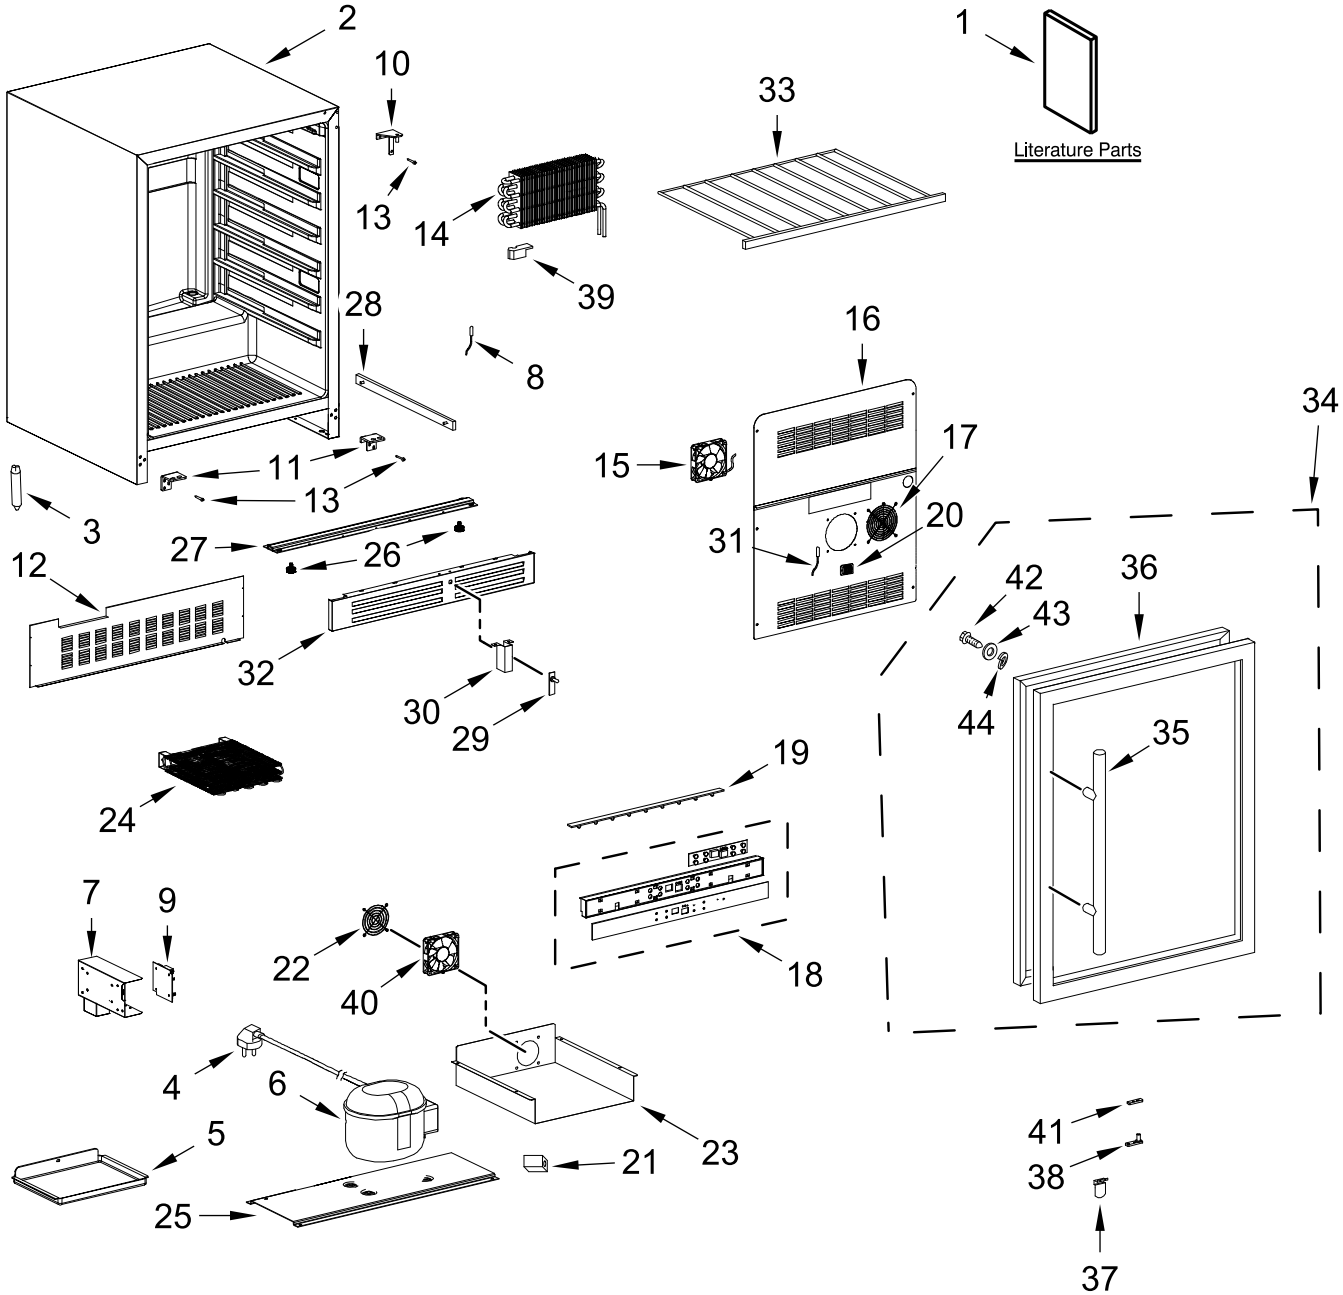

## **24" Undercounter Wine Center**

### **MODELS:**

WUW35X24DS02 (Stainless)

# WINE CENTER PARTS

# WINE CENTER PARTS

<u>Illus.</u> <u>No.</u>	<u>Part No.</u>	<u>Description</u>	<u>Illus.</u> <u>No.</u>	<u>Part No.</u>	<u>Description</u>	<u>Illus.</u> <u>No.</u>	<u>Part No.</u>	<u>Description</u>
1		Literature Parts	15	W10792631	Fan Assembly, Evaporator	33	W11255165	Rack Assembly
	W10739679	Use & Care Guide				34	W10782265	Door Assembly
	W10792628	Energy Guide	16	W10782262	Cover, Fan	35	W10782266	Handle
2		Cabinet (Not a Servicable Part)	17	W10782263	Cover, Evaporator Fan	36	W10782239	Gasket, Door
			18	W11297357	Control Panel Assembly	37	W10782267	Plate, Switch
3	W11290639	Drier Filter				38	W10782241	Axis, Door
4	W10782176	Power Cord	19	W10782264	LED Light	39	W11255620	Foam
5	W11290643	Water Tray	20	W10782222	Cover, Sensor	40	W10782254	Fan Assembly, Condenser
6	W11297348	Compressor	21	W11255778	Foam			
7	W11290646	Cover, PCB	22	W10782255	Cover, Condenser Fan	41	W11255595	Stop, Door
8	W11290657	Sensor (Red Connector)	23	W11255160	Cover, Condenser	42	W11104118	Screw
9	W11290648	Main PCB	24	W10782251	Condenser	43	W11104122	Spring, Washer
10	W10782193	Hinge, Upper Right	25	W11255161	Baseplate	44	W11104121	Washer
	W10782260	Hinge, Upper Left	26	W10782249	Leg			REFRIGERANT CHARGE
11	W11243790	Hinge, Lower Right	27	W11255162	Support, Front			1.23oz R600a
	W11243796	Hinge, Lower Left	28	W10782256	Slide, Rail			
			29	W10782243	Switch			
12	W11255346	Cover, Rear	30	W10782242	Support, Switch			
13	W10782261	Screw	31	W11296649	Sensor (White Connector)			
14	W10782196	Evaporator	32	W11255164	Grille			