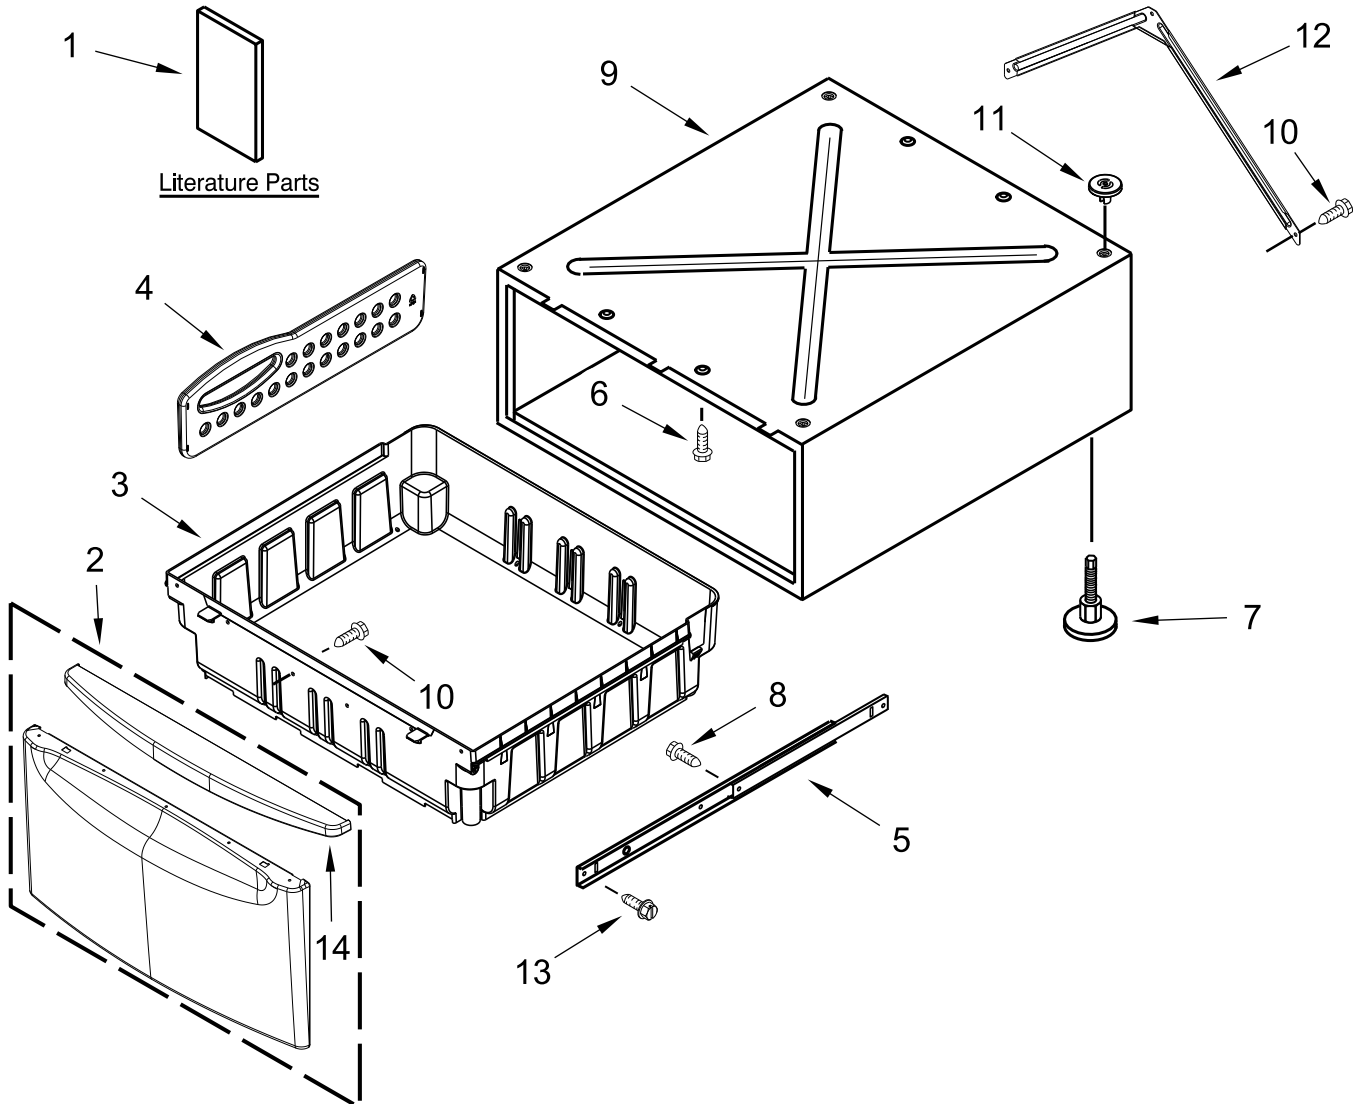

PEDESTAL FOR FRONT LOAD PROD

MODELS:

XHPC155RF0 (Midnight Steel)

CABINET PARTS

CABINET PARTS

<u>Illus. No.</u>	<u>Part No.</u>	<u>Description</u>
1		Literature Parts
	W10347252	Installation Instructions
2		Drawer Front Assembly
	W11543695	Midnight Steel
3	W10844597	Drawer Bin
4	W10189999	Divider, Drawer

<u>Illus. No.</u>	<u>Part No.</u>	<u>Description</u>
5	W11446052	Slide Assembly
6	W10346892	Screw
7	8563585	Foot, Leveling
8	3388228	Screw
9		Cabinet (Not Serviced)
10	W10213953	Screw
11	8537982	Pad
12	W10169550	Brace, Rear

<u>Illus. No.</u>	<u>Part No.</u>	<u>Description</u>
13	9740849	Screw
14	W10243437	Handle, Drawer
		FOLLOWING PARTS NOT ILLUSTRATED
		PAINT, TOUCH-UP 1/2oz.
	W11742403	Midnight Steel