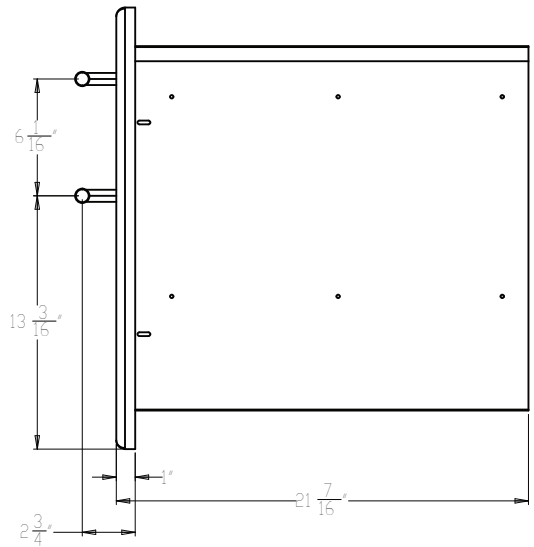

**MODEL:
XOG16DRAWER**

**PRO-GRADE LUXURY
DOUBLE DRAWER**

**16
INCH**

Overall Dimensions

Width	Height	Depth
16 1/4	23	21 7/16

Cut - Out Dimensions

Width	Height	Depth
14	19	20 5/8