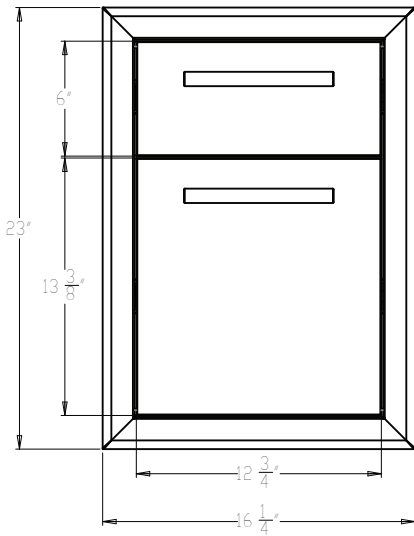

**MODEL:
XOG16DRAWER**

**PRO-GRADE LUXURY
DOUBLE DRAWER**

**16
INCH**

Overall Dimensions

Width	Height	Depth
16 1/4	23	21 7/16

Cut - Out Dimensions

Width	Height	Depth
14	19	20 5/8