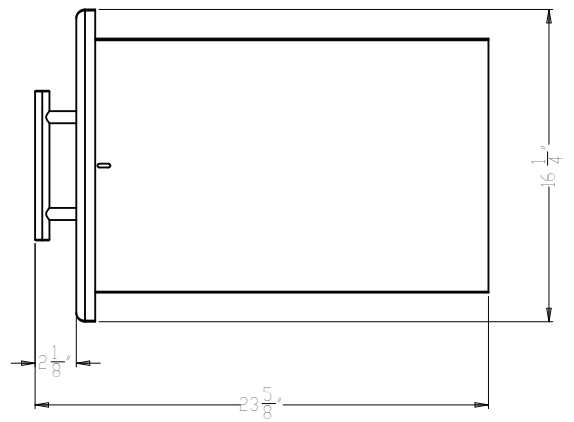

**MODEL:
XOG16DRAWER**

**PRO-GRADE LUXURY
DOUBLE DRAWER**

**16
INCH**

Overall Dimensions

Width	Height	Depth
16 1/4	23	21 7/16

Cut - Out Dimensions

Width	Height	Depth
14	19	20 5/8