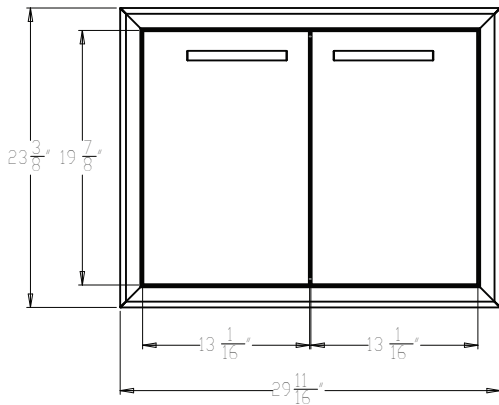

**MODEL:
XOG30DD**

**PRO-GRADE LUXURY
DOUBLE ACCESS DOOR**

**30
INCH**

Overall Dimensions

Width	Height	Depth
29 11/16	23 3/8	2 15/16

Cut - Out Dimensions

Width	Height	Depth
25 1/4	19	