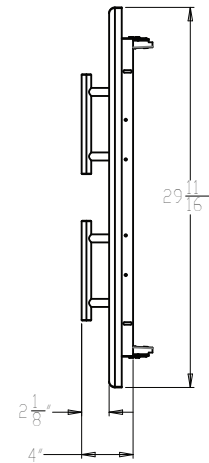

**MODEL:
XOG30DD**

**PRO-GRADE LUXURY
DOUBLE ACCESS DOOR**

**30
INCH**

Overall Dimensions

Width	Height	Depth
29 11/16	23 3/8	2 15/16

Cut - Out Dimensions

Width	Height	Depth
25 1/4	19	