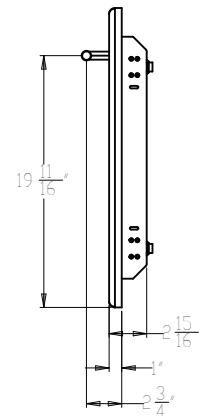

**MODEL:
XOG30DD**

**PRO-GRADE LUXURY
DOUBLE ACCESS DOOR**

**30
INCH**

Overall Dimensions

Width	Height	Depth
29 11/16	23 3/8	2 15/16

Cut - Out Dimensions

Width	Height	Depth
25 1/4	19	