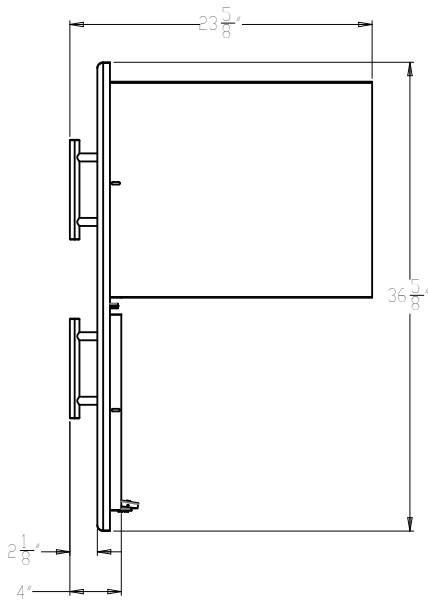

**MODEL:
XOG36COMBO**

**PRO-GRADE LUXURY
DOOR + DOUBLE DRAWER**

**36
INCH**

Overall Dimensions

Width	Height	Depth
36 5/8	23	21 7/16

Cut - Out Dimensions

Width	Height	Depth
34 1/4	19	20 5/8