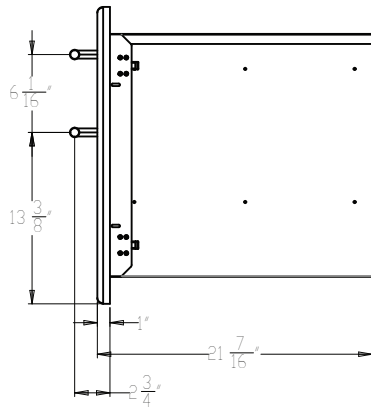

**MODEL:
XOG36COMBO**

**PRO-GRADE LUXURY
DOOR + DOUBLE DRAWER**

**36
INCH**

Overall Dimensions

Width	Height	Depth
36 5/8	23	21 7/16

Cut - Out Dimensions

Width	Height	Depth
34 1/4	19	20 5/8