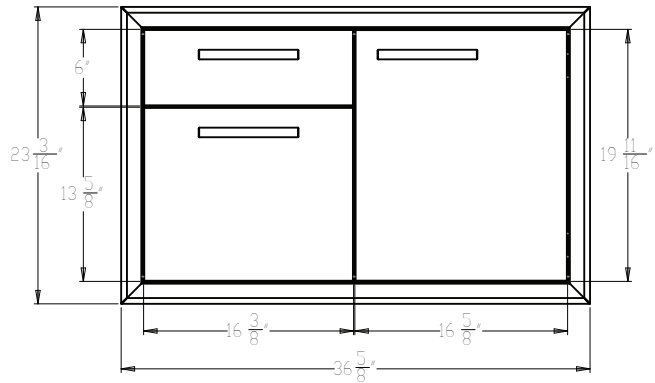

**MODEL:
XOG36COMBO**

**PRO-GRADE LUXURY
DOOR + DOUBLE DRAWER**

**36
INCH**

Overall Dimensions

Width	Height	Depth
36 5/8	23	21 7/16

Cut - Out Dimensions

Width	Height	Depth
34 1/4	19	20 5/8