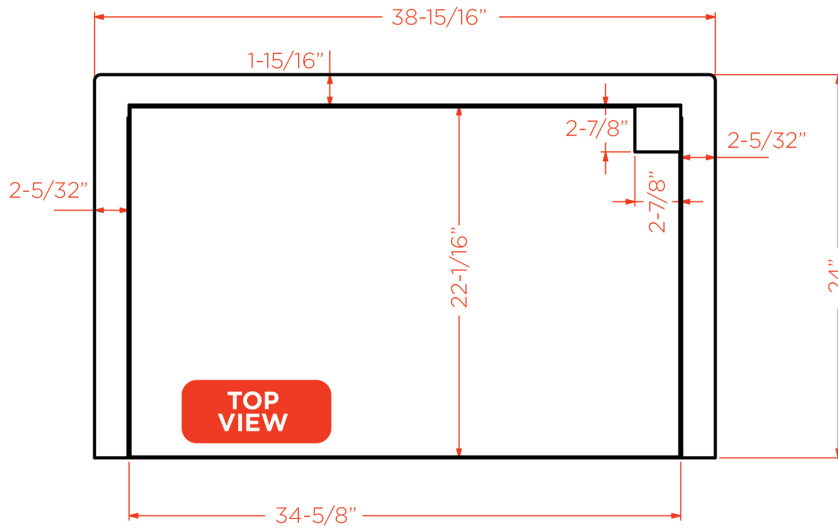

XOG36JACKET

STAINLESS STEEL INSULATED GRILL LINER

PUT SOME AWESOME IN YOUR BACKYARD

FOR USE WITH: XOGRILL36

WARNING: Combustible Material may ignite if used without an insulated liner to protect it.

XOG36JACKET