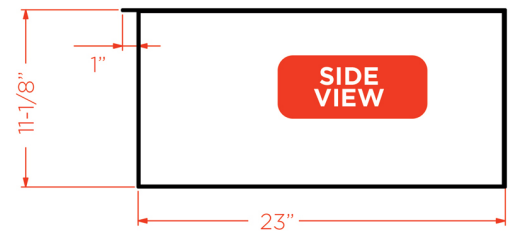

FEATURES

- 304 Stainless Steel
- Seamless Construction
- Rear and Bottom Utility Access
- Insulates Cooking Appliance From Combustible Structures

OVERALL / CUTOUT DIMENSIONS

OVERALL DIMENSIONS		
WIDTH	HEIGHT	DEPTH
38-15/16"	11-1/8"	24"

CUTOUT DIMENSIONS		
WIDTH	HEIGHT	DEPTH
37-1/4"	11-1/4"	23-1/4"