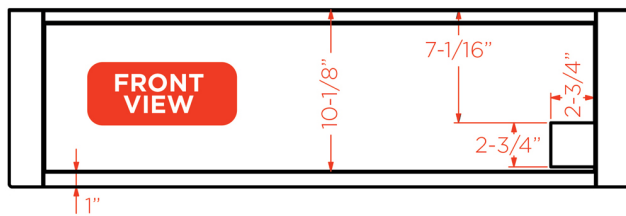

FEATURES

- 304 Stainless Steel
- Seamless Construction
- Rear and Bottom Utility Access
- Insulates Cooking Appliance From Combustible Structures

OVERALL / CUTOUT DIMENSIONS

OVERALL DIMENSIONS		
WIDTH	HEIGHT	DEPTH
38-15/16"	11-1/8"	24"

CUTOUT DIMENSIONS		
WIDTH	HEIGHT	DEPTH
37-1/4"	11-1/4"	23-1/4"