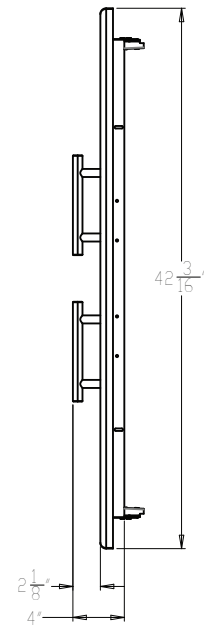

MODEL:  
XOG42DD

PRO-GRADE LUXURY  
DOUBLE ACCESS DOOR

**42**  
INCH

**Overall Dimensions**

Width	Height	Depth
42 3/16	23 3/8	2 15/16

**Cut - Out Dimensions**

Width	Height	Depth
37 5/8	19	