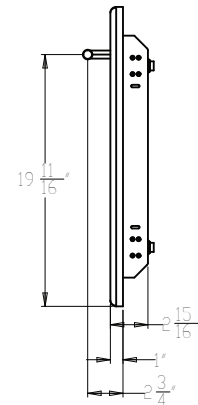

MODEL:  
XOG42DD

PRO-GRADE LUXURY  
DOUBLE ACCESS DOOR

**42**  
INCH

**Overall Dimensions**

Width	Height	Depth
42 3/16	23 3/8	2 15/16

**Cut - Out Dimensions**

Width	Height	Depth
37 5/8	19	