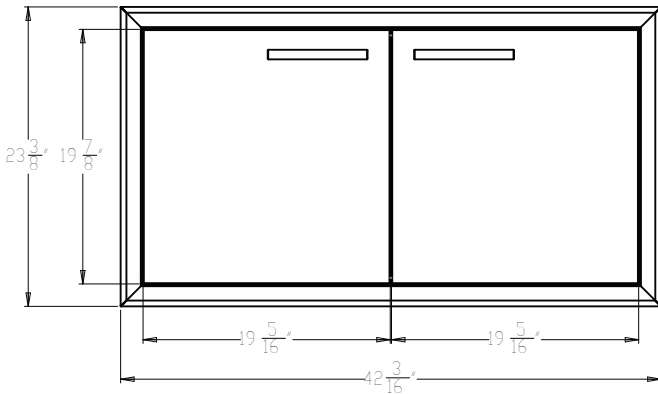

MODEL:  
XOG42DD

PRO-GRADE LUXURY  
DOUBLE ACCESS DOOR

**42**  
INCH

**Overall Dimensions**

Width	Height	Depth
42 3/16	23 3/8	2 15/16

**Cut - Out Dimensions**

Width	Height	Depth
37 5/8	19	