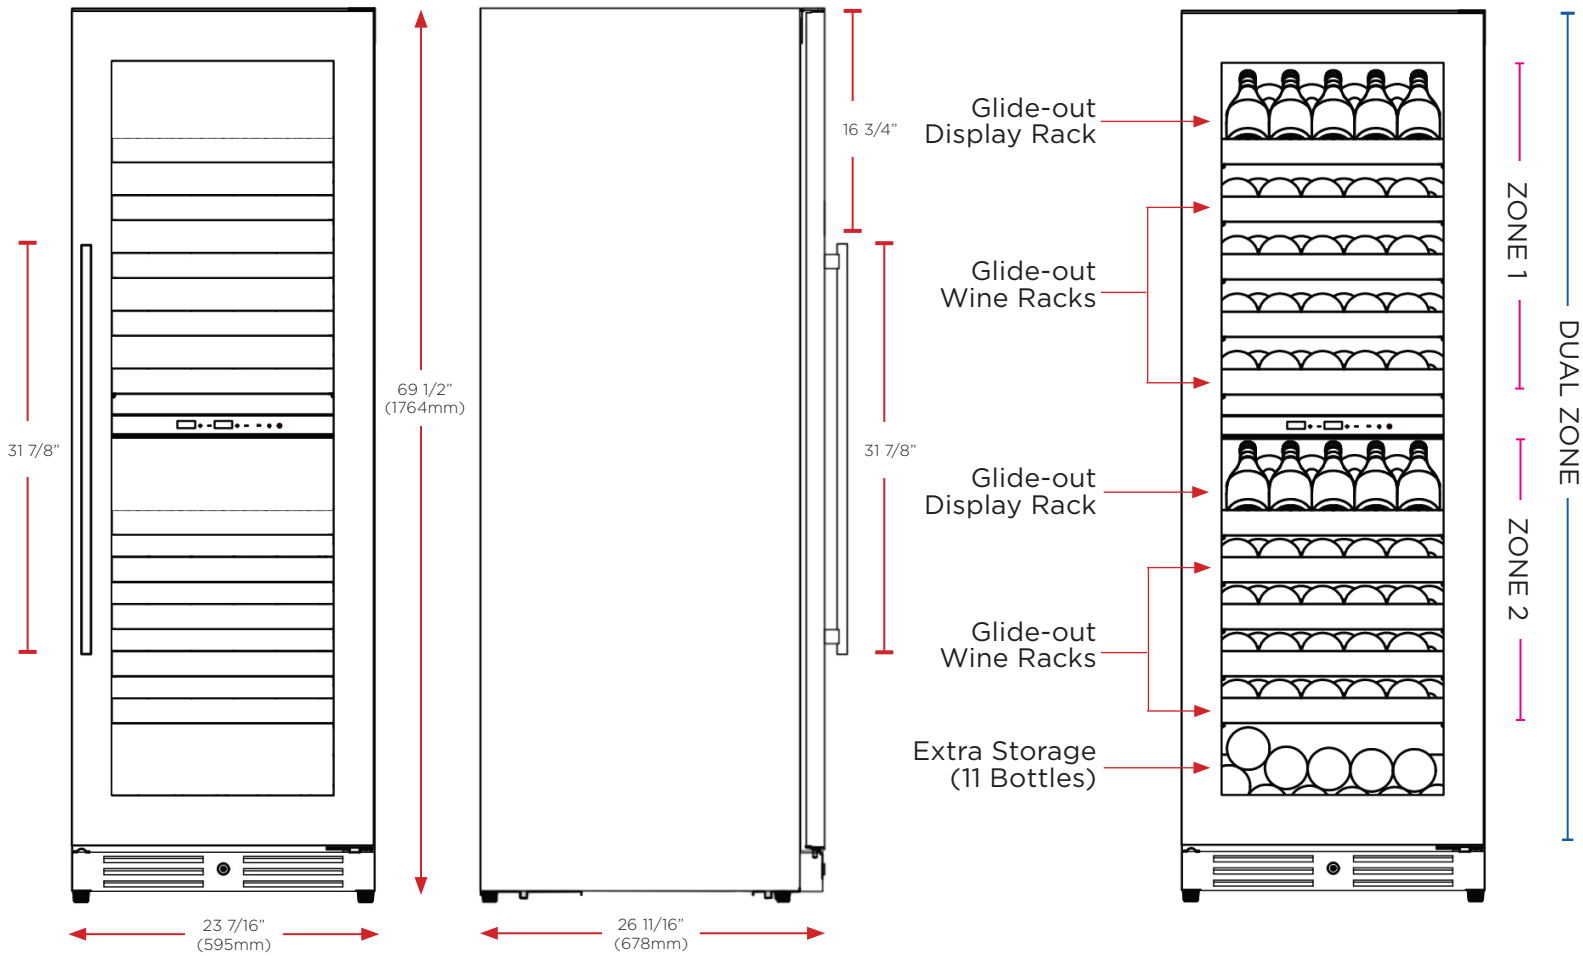

STORE UP TO 119 (750ml) BOTTLES

The XO Wine Dual-Zone Column Refrigerator is the perfect addition to any home or bar for storing your favorite wines. They are available in both single and dual-zone models, providing versatility in storing white and red wines at their respective temperatures. The sleek design of the refrigerator, available in black glass or stainless steel glass door models, adds a touch of elegance to any kitchen or bar area.

Pair it with the Tall Beverage Column for a complete beverage storage solution.

WORLD CLASS SERVICE | COMPREHENSIVE WARRANTIES

OUR LASTING COMMITMENT TO YOU

XOU2470WDZGS

24" x 70" STAINLESS STEEL DUAL ZONE WINE COLUMN

FEATURES

CAPACITY

119 (750ml) Wine Bottles

FEATURES

- Upper Zone 41° To 50°F
- Lower Zone 50° - 64° F
- Stainless Steel and Glass
- Wine Racks Fully Extend While Loaded
- Tri-Color Cool Running Interior LEDs Illuminate and Save Energy
- Intuitive Digital Controls Easily Adjust Temperature, Lights And Operating Mode
- Secure Door Lock Stop Uninvited Guests
- Designer Handle Included
- Bottom Storage (11-750ml Bottles)
- Field Reversible Door

SPECIFICATIONS

ELECTRICAL	120V 60HZ 2.5 AMP
DIMENSIONS	69-1/2" H 23-7/16" W 26-11/16" D
PRODUCT WEIGHT	256 lbs
REFRIGERANT	R600A
CAPACITY	15 cubic ft.
SOUND LEVEL	39dBa

Designer Style Handle Included

XO the next level
in luxury appliances