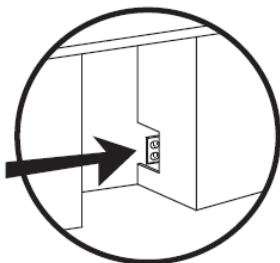

FEATURES

- Secure door lock
- Library quiet 39 dBA operation
- Elegant tri-color interior illumination
- Intuitive digital touch controls
- 6-1/2' Power Cord with low profile 90 flat plug
- Low E Glass blocks harmful UV light
- Alarm Functions
- Energy Saver and Sabbath Mode

ELECTRICAL 120V 60HZ 4.35 AMP*

DIMENSIONS H 34 1/8"
 W 23 7/8"
 D 23 1/4"

ROUGH IN H 34 1/4" min
 W 24"
 D 24"

REFRIGERANT R600A

WEIGHT 149 lbs

DESIGNER Handle
 Included

ROUGH IN DIMENSIONS

ALL XO UNDERCOUNTER
UNITS ARRIVE PRE-WIRED
WITH LOW PROFILE PLUGS
FOR EASY INSTALLATION

WHEN INSTALLING WITH
THE HINGE SIDE NEXT TO A WALL -

LEAVE ENOUGH CLEARANCE GAP
FOR CABINET HANDLES

DOOR MUST BE ABLE TO OPEN
A MINIMUM OF 90°.

NEED MORE SPACE -
CUT INTO AN ADJOINING
CABINET TO REACH AN
OUTLET THERE