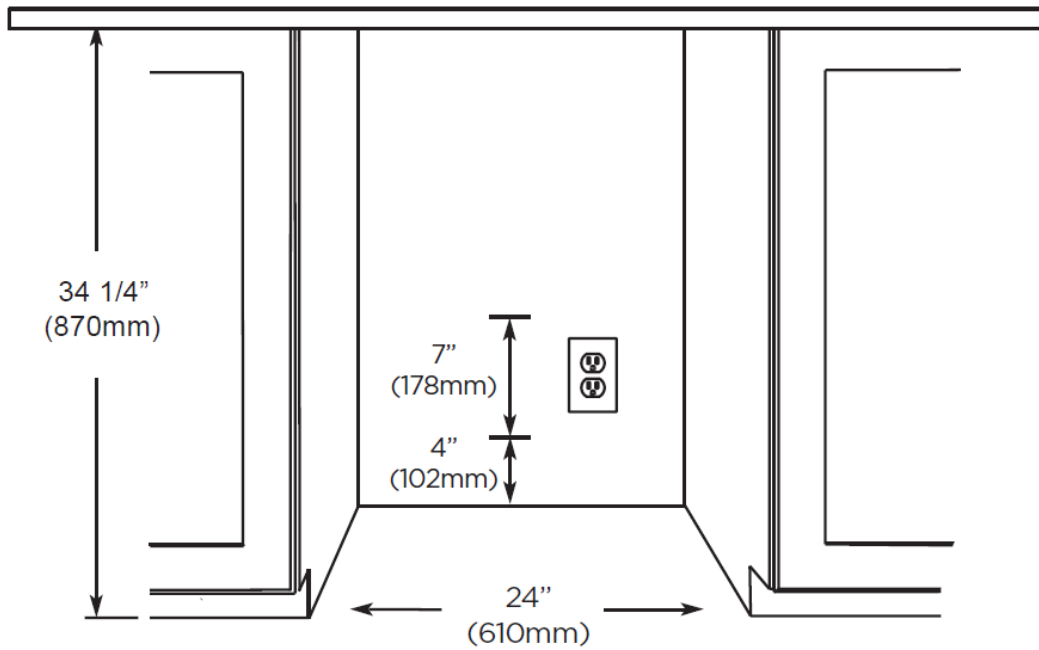

ELECTRICAL 120V 60HZ 4.35 AMP*

DIMENSIONS H 34 1/8"
 W 23 7/8"
 D 23 1/4"

ROUGH IN H 34 1/4" min
 W 24"
 D 24"

REFRIGERANT R600A

WEIGHT 149 lbs

DESIGNER Handle
 Included

ROUGH IN DIMENSIONS

ALL XO UNDERCOUNTER
UNITS ARRIVE PRE-WIRED
WITH LOW PROFILE PLUGS
FOR EASY INSTALLATION

WHEN INSTALLING WITH
THE HINGE SIDE NEXT TO A WALL -

LEAVE ENOUGH CLEARANCE GAP
FOR CABINET HANDLES

DOOR MUST BE ABLE TO OPEN
A MINIMUM OF 90°.

NEED MORE SPACE -
CUT INTO AN ADJOINING
CABINET TO REACH AN
OUTLET THERE