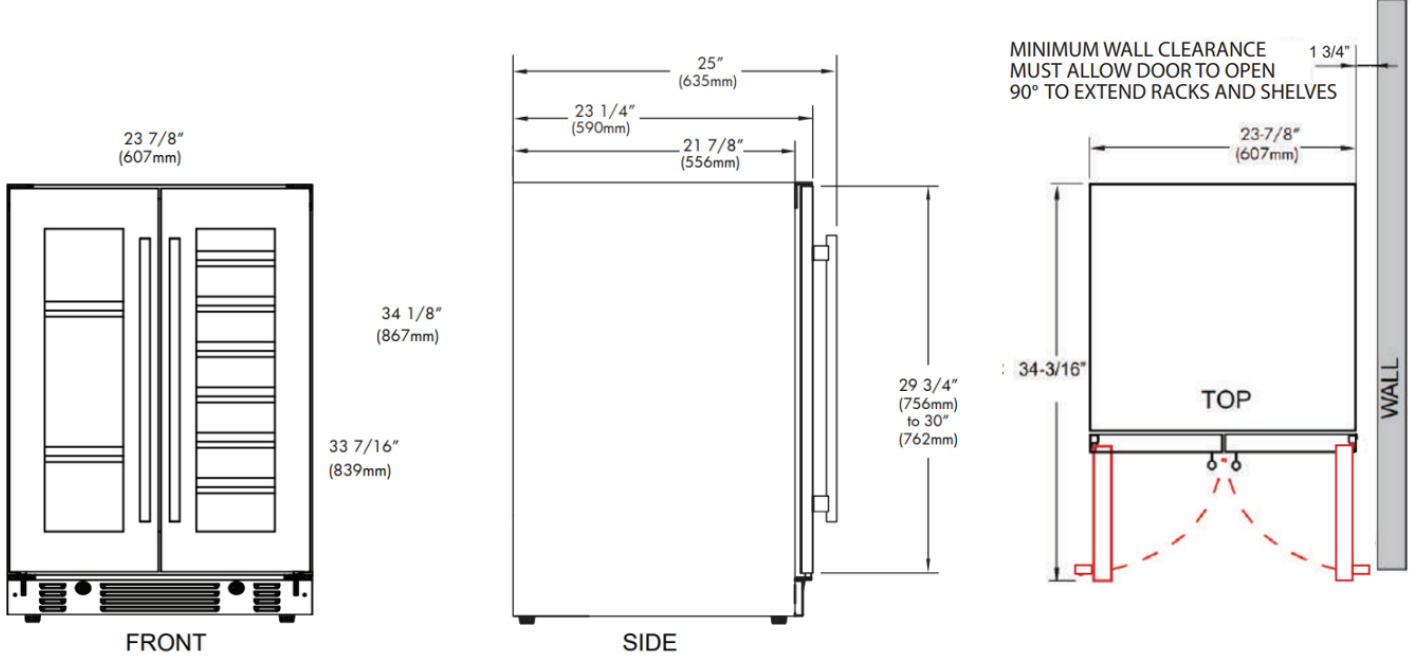

WORLD CLASS SERVICE | COMPREHENSIVE WARRANTIES

OUR LASTING COMMITMENT TO YOU

FEATURES

SPECIFICATIONS

CAPACITY

Shelves and racks extend halfway and hold:
 (49) 12oz cans at 34° to 50° F
 (21) 750ml bottles at 41° to 64° F

ELECTRICAL 120V 60HZ 4.35 AMP*

DIMENSIONS H 34 1/8"
 W 23 7/8"
 D 23 1/4"

ROUGH IN H 34 1/4" min
 W 24"
 D 24"

REFRIGERANT R600A

WEIGHT 149 lbs

DESIGNER Handle
 Included

ROUGH IN DIMENSIONS

ALL XO UNDERCOUNTER
UNITS ARRIVE PRE-WIRED
WITH LOW PROFILE PLUGS
FOR EASY INSTALLATION