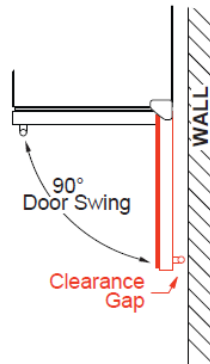

ELECTRICAL 120V 60HZ 4.35 AMP*

DIMENSIONS H 34 1/8"
 W 23 7/8"
 D 23 1/4"

ROUGH IN H 34 1/4" min
 W 24"
 D 24"

REFRIGERANT R600A

WEIGHT 149 lbs

DESIGNER Handle
 Included

ROUGH IN DIMENSIONS

ALL XO UNDERCOUNTER
UNITS ARRIVE PRE-WIRED
WITH LOW PROFILE PLUGS
FOR EASY INSTALLATION

WHEN INSTALLING WITH
THE HINGE SIDE NEXT TO A WALL -

LEAVE ENOUGH CLEARANCE GAP
FOR CABINET HANDLES

DOOR MUST BE ABLE TO OPEN
A MINIMUM OF 90°.

NEED MORE SPACE -
CUT INTO AN ADJOINING
CABINET TO REACH AN
OUTLET THERE