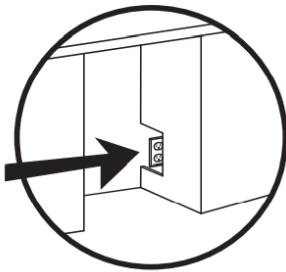

### OPTIONAL

**XOIM15SDA**  
15" ADA Height SS Door  
and 2 style handles for  
XOIM1585

**XOIM1585NO**  
15" Nugget Ice Maker  
Standard Height

## ROUGH-IN DIMENSIONS

All XO undercounter units arrive pre-wired with low profile plugs for easy installation

Need more space - Cut into an adjoining cabinet to reach an outlet there

When installing with The hinge side next to a wall - Leave adequate space for your door handle.