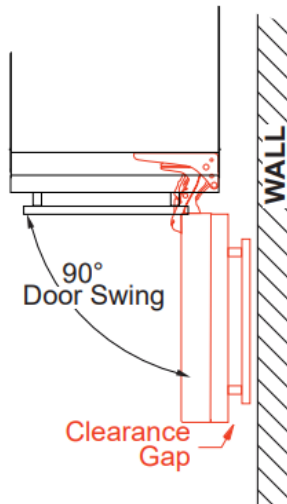

## SPECIFICATIONS

**ELECTRICAL** 120V 60HZ 3.3 AMP\*

**DIMENSIONS** H 31-13/16"  
W 14-15/16"  
D 23-25/32"

**ROUGH IN** H 32 1/4" min  
W 15"  
D 24"

**REFRIGERANT** R134a

### OPTIONAL

**XOIM15SDA**  
15" ADA Height SS Door  
and 2 style handles for  
XOIM1585

**XOIM1585NO**  
15" Nugget Ice Maker  
Standard Height

## ROUGH-IN DIMENSIONS

All XO undercounter units arrive pre-wired with low profile plugs for easy installation

Need more space - Cut into an adjoining cabinet to reach an outlet there

When installing with The hinge side next to a wall - Leave adequate space for your door handle.