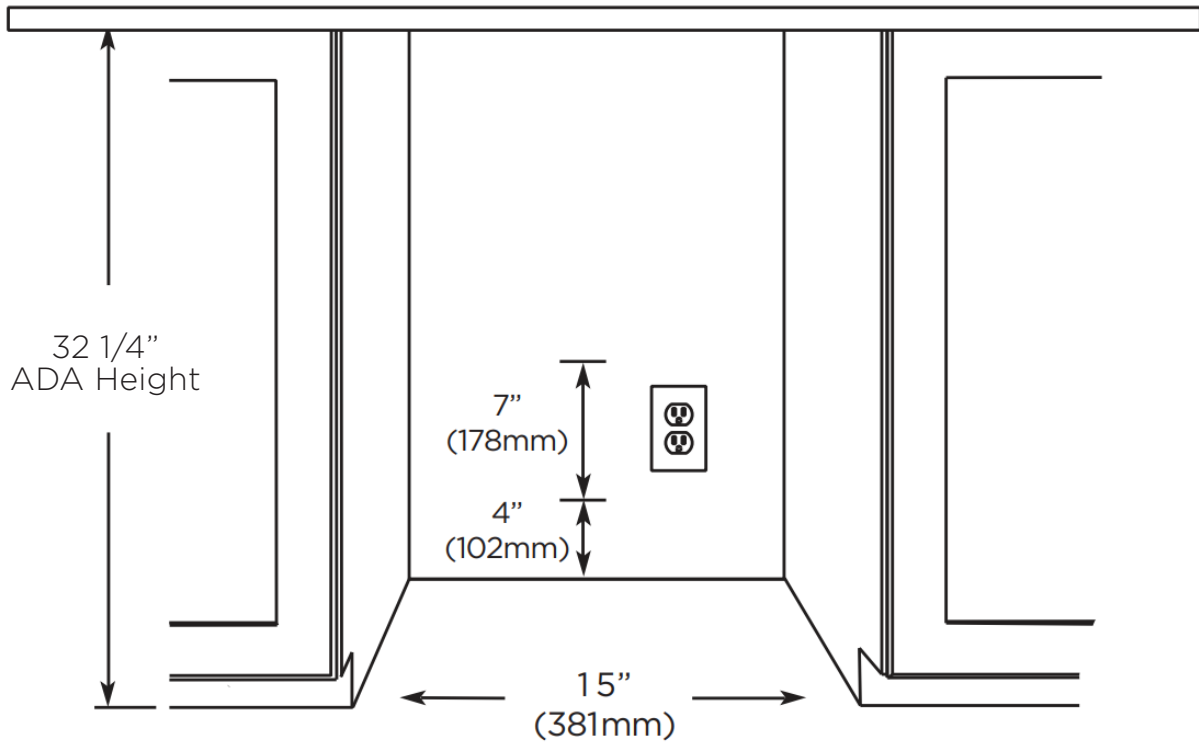

### FEATURES

- Panel Ready (Panel/Handle Not Included)
- ADA Height
- Articulated hinges for Seamless Integration
- Automatically produces up to 85lbs of nugget ice per day
- 25lbs Ice storage capacity
- Elegant 6-color Interior Illumination
- Intuitive digital touch controls
- 6 1/2' Power Cord w/ low profile 90° flat plug
- Available in Standard Height

## SPECIFICATIONS

**ELECTRICAL** 120V 60HZ 3.3 AMP\*

**DIMENSIONS** H 31-13/16"  
W 14-15/16"  
D 23-25/32"

**ROUGH IN** H 32 1/4" min  
W 15"  
D 24"

**REFRIGERANT** R134a

### OPTIONAL

**XOIM15SDA**  
15" ADA Height SS Door  
and 2 style handles for  
XOIM1585

**XOIM1585NO**  
15" Nugget Ice Maker  
Standard Height

## ROUGH-IN DIMENSIONS

All XO undercounter units arrive pre-wired with low profile plugs for easy installation

Need more space - Cut into an adjoining cabinet to reach an outlet there

When installing with The hinge side next to a wall - Leave adequate space for your door handle.