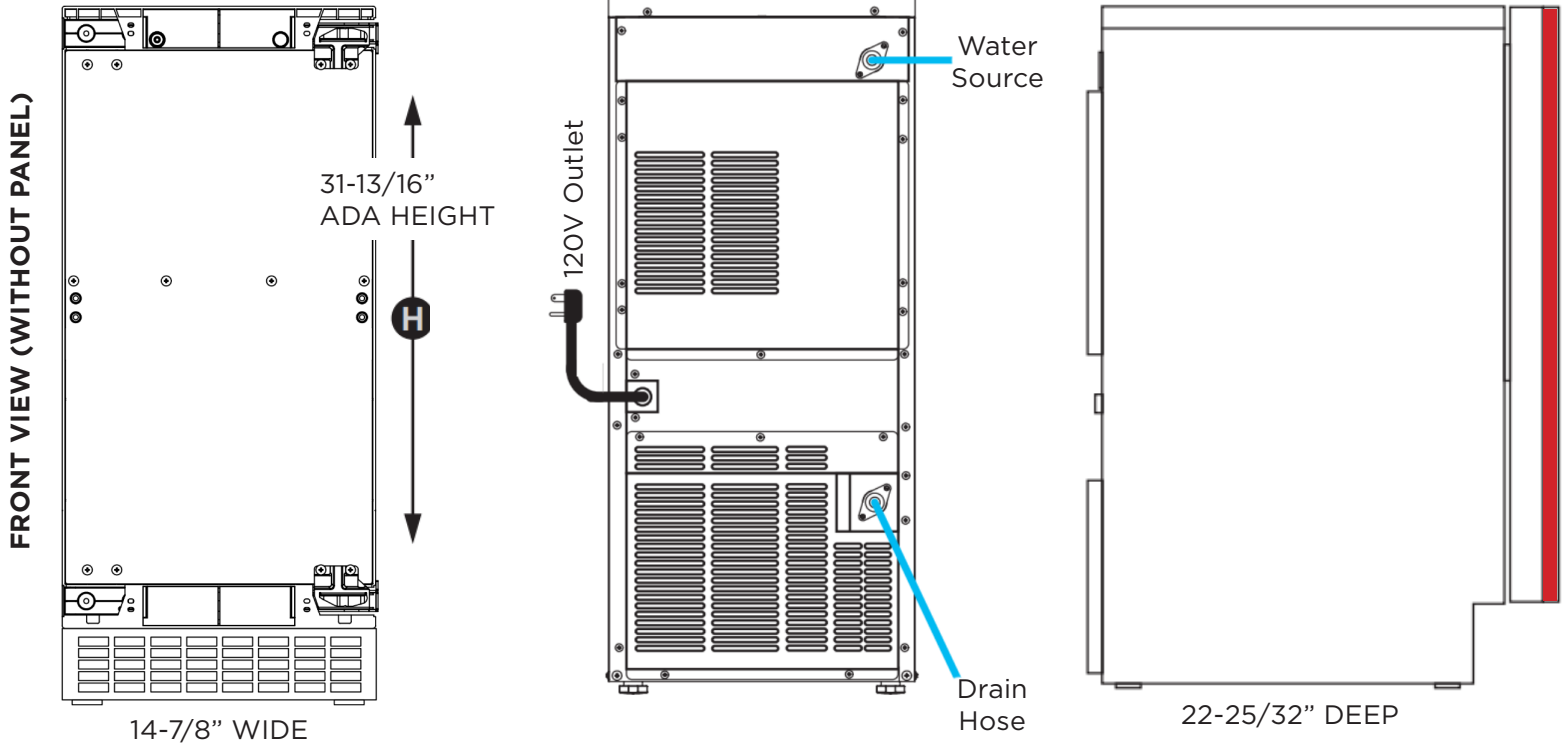

FEATURES

CAPACITY

85lbs of nugget ice per day.
25 lbs ice storage

FEATURES

- Panel Ready (Panel/Handle Not Included)
- ADA Height
- Articulated hinges for Seamless Integration
- Automatically produces up to 85lbs of nugget ice per day
- 25lbs Ice storage capacity
- Elegant 6-color Interior Illumination
- Intuitive digital touch controls
- 6 1/2' Power Cord w/ low profile 90° flat plug
- Available in Standard Height

SPECIFICATIONS

ELECTRICAL 120V 60HZ 3.3 AMP*

DIMENSIONS H 31-13/16"
W 14-15/16"
D 23-25/32"

ROUGH IN H 32 1/4" min
W 15"
D 24"

REFRIGERANT R134a

OPTIONAL

XOIM15SDA
15" ADA Height SS Door
and 2 style handles for
XOIM1585

XOIM1585NO
15" Nugget Ice Maker
Standard Height