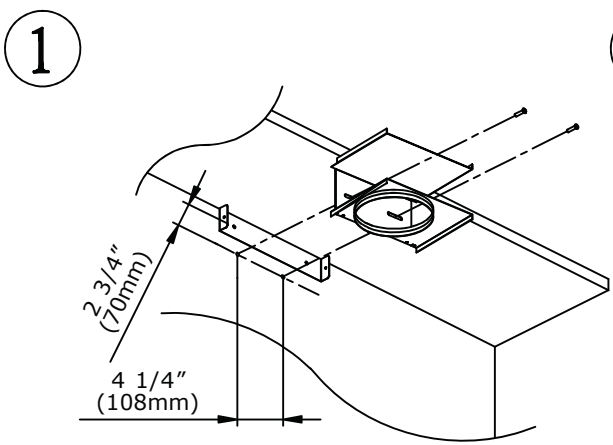

LIST OF MATERIALS

Follow instructions in hood manual to enable the "replace charcoal filter" indicator on the hood controls.