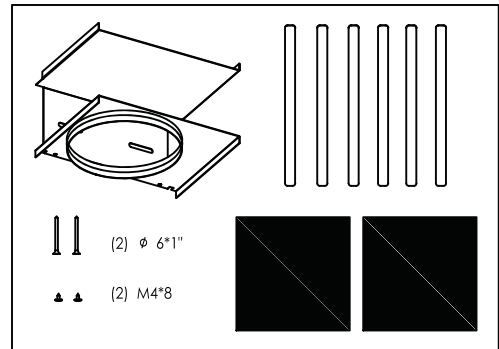

LIST OF MATERIALS

Follow instructions in hood manual to enable the "replace charcoal filter" indicator on the hood controls.