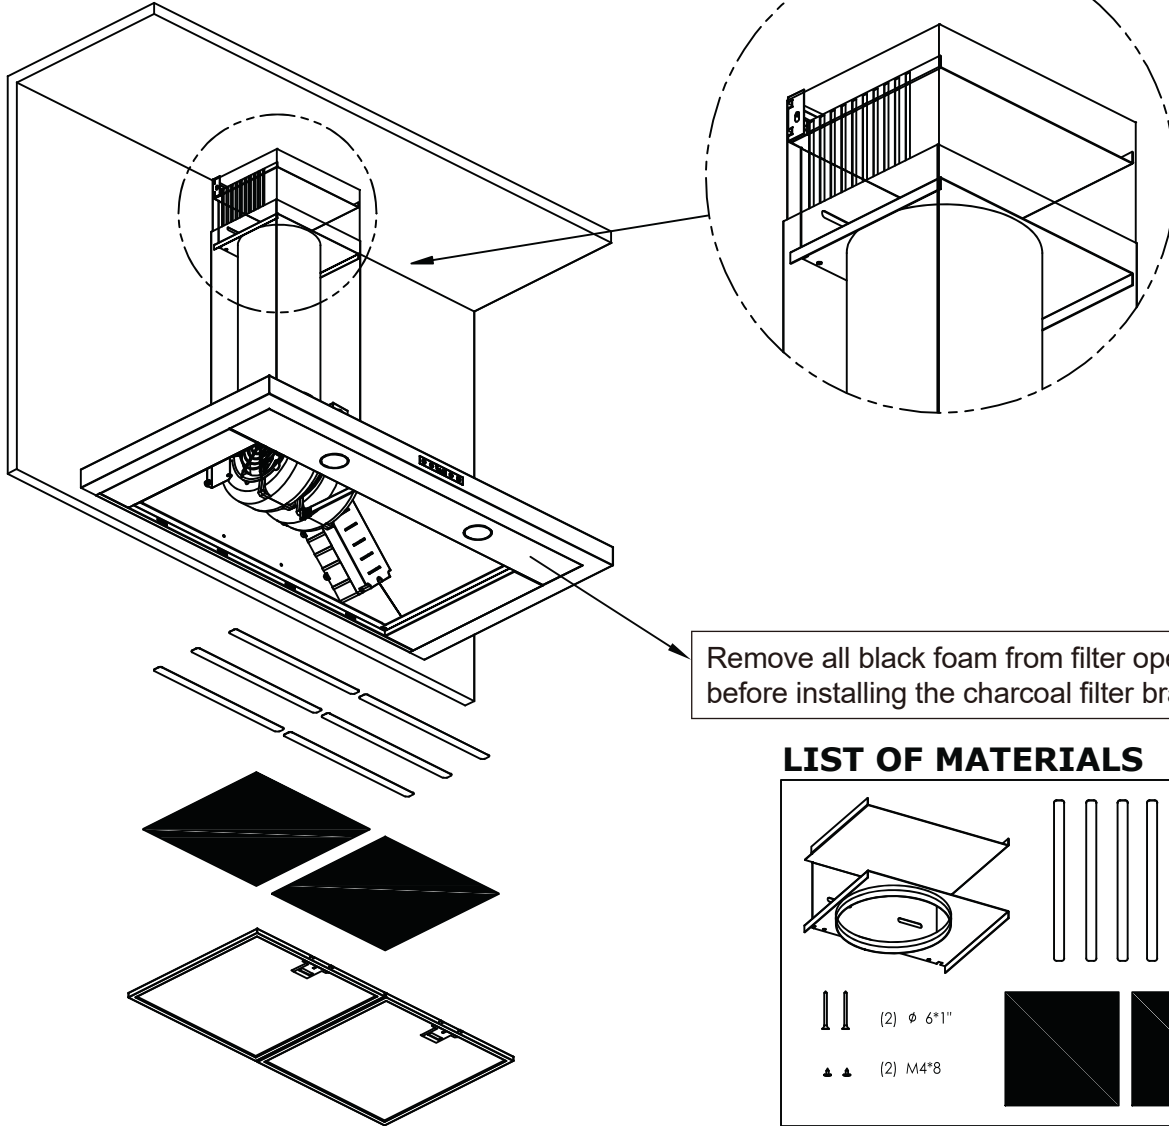

## ZRC-010M

For use with : ZOM-ExxAxx, ZOM-ExxBxx

Remove all black foam from filter opening before installing the charcoal filter brackets.

### LIST OF MATERIALS

Follow instructions in hood manual to enable the "replace charcoal filter" indicator on the hood controls.