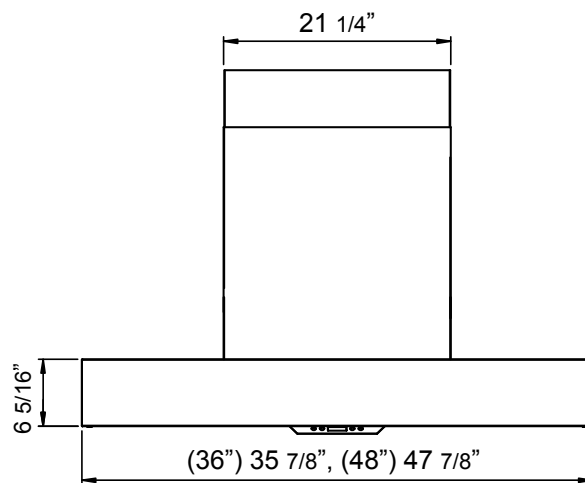

FRONT

SIDE

BACK

ACT™ **POWERWAVE™**

Optional Wireless Remote Control

MODEL		ZRP-E36BS	ZRP-E48BS						
Stainless Steel Size		36"	48"						
BLOWER PERFORMANCE									
Included Single Blower		200-750 CFM, 0.5-7 Sones	200-750 CFM, 0.5-7 Sones						
ACT 590*		200-590 CFM	200-590 CFM						
ACT 390*		200-390 CFM	200-390 CFM						
ACT 290*		200-290 CFM	200-290 CFM						
Optional Dual Blower		350-1,300 CFM, 1-8 Sones	350-1,300 CFM, 1-8 Sones						
FEATURES									
ACT™ Technology		590, 390, 290, Single Blower Only	590, 390, 290, Single Blower Only						
Controls		Electronic LCD	Electronic LCD						
Speed Levels		6**	6**						
Auto Delay-Off		Yes	Yes						
CleanAir Function		Yes	Yes						
Directional Lighting		LumiLight LED, 6W x2	LumiLight LED, 6W x4						
Tri-Level Lighting		Yes	Yes						
Filters		Pro Baffle x2	Pro Baffle x3						
Grease Collection Tray		Yes	Yes						
Wireless Remote Control		Yes, Optional	Yes, Optional						
Recirculating Option		No	No						
Duct Cover Extension Option		Yes	Yes						
ADA Compliant		Yes (w/ remote accessory)	Yes (w/ remote accessory)						
DUCT SPECIFICATIONS									
Vertical Single Internal Blower		8" Round	8" Round						
Horizontal Single Internal Blower		NA	NA						
Vertical Dual Internal Blower		10" Round	10" Round						
Horizontal Dual Internal Blower		NA	NA						
AC POWER (Single Blower)		120V, 60Hz at Max. 5A	120V, 60Hz at Max. 5A						
AC POWER (Dual Blower)		120V, 60Hz at Max. 8A	120V, 60Hz at Max. 8A						
OPTIONAL ACCESSORIES									
Wireless Remote Control		14000005	14000005						
Dual Internal Blower		PBD-1300B	PBD-1300B						
Duct Cover Extension		Z1C-00RP	Z1C-00RP						
Stainless Steel Telescopic Backsplash		AK1716	AK1718						
Make-Up Air Kit (Single Blower)		MUA008A	MUA008A						
Make-Up Air Kit (Dual Blower)		MUA010A	MUA010A						
MOUNTING HEIGHT RANGE***		24" - 36"	24" - 36"						
WARRANTY		3 years parts, 1 year labor	3 years parts, 1 year labor						
CEILING HEIGHT		8'	8.5'	9'	9.5'	10'	10.5'	11'	12'
STANDARD DUCT COVER	Ducted Mounting Height***	24" - 28.5"	24" - 34.5"	24" - 36"	27" - 36"	33" - 36"	NA	NA	NA
DUCT COVER EXTENSION	Ducted Mounting Height***	NA	NA	24" - 29"	24" - 35"	24" - 36"	24" - 36"	24" - 36"	29" - 36"