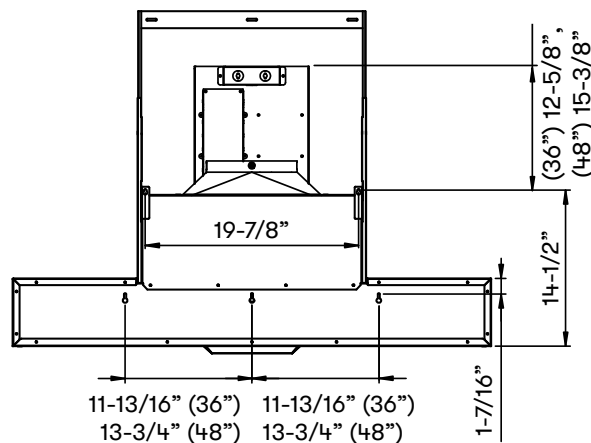

FRONT

SIDE

BACK

ACT™ **POWERWAVE™**

Optional Wireless Remote Control

MODEL		ZRP-E36BS	ZRP-E48BS						
Stainless Steel Size		36"	48"						
BLOWER PERFORMANCE									
Included Single Blower		200-750 CFM, 0.5-7 Sones	200-750 CFM, 0.5-7 Sones						
ACT 590*		200-590 CFM	200-590 CFM						
ACT 390*		200-390 CFM	200-390 CFM						
ACT 290*		200-290 CFM	200-290 CFM						
Optional Dual Blower		350-1,300 CFM, 1-8 Sones	350-1,300 CFM, 1-8 Sones						
FEATURES									
ACT™ Technology		590, 390, 290, Single Blower Only	590, 390, 290, Single Blower Only						
Controls		Electronic LCD	Electronic LCD						
Speed Levels		6**	6**						
Auto Delay-Off		Yes	Yes						
CleanAir Function		Yes	Yes						
Directional Lighting		LumiLight LED, 6W x2	LumiLight LED, 6W x4						
Tri-Level Lighting		Yes	Yes						
Filters		Pro Baffle x2	Pro Baffle x3						
Grease Collection Tray		Yes	Yes						
Wireless Remote Control		Yes, Optional	Yes, Optional						
Recirculating Option		No	No						
Duct Cover Extension Option		Yes	Yes						
ADA Compliant		Yes (w/ remote accessory)	Yes (w/ remote accessory)						
DUCT SPECIFICATIONS									
Vertical Single Internal Blower		8" Round	8" Round						
Horizontal Single Internal Blower		NA	NA						
Vertical Dual Internal Blower		10" Round	10" Round						
Horizontal Dual Internal Blower		NA	NA						
AC POWER (Single Blower)		120V, 60Hz at Max. 5A	120V, 60Hz at Max. 5A						
AC POWER (Dual Blower)		120V, 60Hz at Max. 8A	120V, 60Hz at Max. 8A						
OPTIONAL ACCESSORIES									
Wireless Remote Control		14000005	14000005						
Dual Internal Blower		PBD-1300B	PBD-1300B						
Duct Cover Extension		Z1C-00RP	Z1C-00RP						
Stainless Steel Telescopic Backsplash		AK1716	AK1718						
Make-Up Air Kit (Single Blower)		MUA008A	MUA008A						
Make-Up Air Kit (Dual Blower)		MUA010A	MUA010A						
MOUNTING HEIGHT RANGE***		24" - 36"	24" - 36"						
WARRANTY		3 years parts, 1 year labor	3 years parts, 1 year labor						
CEILING HEIGHT		8'	8.5'	9'	9.5'	10'	10.5'	11'	12'
STANDARD DUCT COVER	Ducted Mounting Height***	24" - 28.5"	24" - 34.5"	24" - 36"	27" - 36"	33" - 36"	NA	NA	NA
DUCT COVER EXTENSION	Ducted Mounting Height***	NA	NA	24" - 29"	24" - 35"	24" - 36"	24" - 36"	24" - 36"	29" - 36"