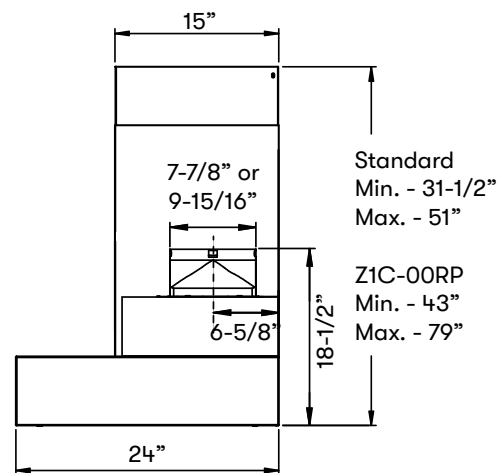

FRONT

SIDE

BACK

ACT™ **POWERWAVE™**

Optional Wireless Remote Control

MODEL		ZRP-E36BS	ZRP-E48BS						
Stainless Steel Size		36"	48"						
BLOWER PERFORMANCE									
Included Single Blower		200-750 CFM, 0.5-7 Sones	200-750 CFM, 0.5-7 Sones						
ACT 590*		200-590 CFM	200-590 CFM						
ACT 390*		200-390 CFM	200-390 CFM						
ACT 290*		200-290 CFM	200-290 CFM						
Optional Dual Blower		350-1,300 CFM, 1-8 Sones	350-1,300 CFM, 1-8 Sones						
FEATURES									
ACT™ Technology		590, 390, 290, Single Blower Only	590, 390, 290, Single Blower Only						
Controls		Electronic LCD	Electronic LCD						
Speed Levels		6**	6**						
Auto Delay-Off		Yes	Yes						
CleanAir Function		Yes	Yes						
Directional Lighting		LumiLight LED, 6W x2	LumiLight LED, 6W x4						
Tri-Level Lighting		Yes	Yes						
Filters		Pro Baffle x2	Pro Baffle x3						
Grease Collection Tray		Yes	Yes						
Wireless Remote Control		Yes, Optional	Yes, Optional						
Recirculating Option		No	No						
Duct Cover Extension Option		Yes	Yes						
ADA Compliant		Yes (w/ remote accessory)	Yes (w/ remote accessory)						
DUCT SPECIFICATIONS									
Vertical Single Internal Blower		8" Round	8" Round						
Horizontal Single Internal Blower		NA	NA						
Vertical Dual Internal Blower		10" Round	10" Round						
Horizontal Dual Internal Blower		NA	NA						
AC POWER (Single Blower)		120V, 60Hz at Max. 5A	120V, 60Hz at Max. 5A						
AC POWER (Dual Blower)		120V, 60Hz at Max. 8A	120V, 60Hz at Max. 8A						
OPTIONAL ACCESSORIES									
Wireless Remote Control		14000005	14000005						
Dual Internal Blower		PBD-1300B	PBD-1300B						
Duct Cover Extension		Z1C-00RP	Z1C-00RP						
Stainless Steel Telescopic Backsplash		AK1716	AK1718						
Make-Up Air Kit (Single Blower)		MUA008A	MUA008A						
Make-Up Air Kit (Dual Blower)		MUA010A	MUA010A						
MOUNTING HEIGHT RANGE***		24" - 36"	24" - 36"						
WARRANTY		3 years parts, 1 year labor	3 years parts, 1 year labor						
CEILING HEIGHT		8'	8.5'	9'	9.5'	10'	10.5'	11'	12'
STANDARD DUCT COVER	Ducted Mounting Height***	24" - 28.5"	24" - 34.5"	24" - 36"	27" - 36"	33" - 36"	NA	NA	NA
DUCT COVER EXTENSION	Ducted Mounting Height***	NA	NA	24" - 29"	24" - 35"	24" - 36"	24" - 36"	24" - 36"	29" - 36"