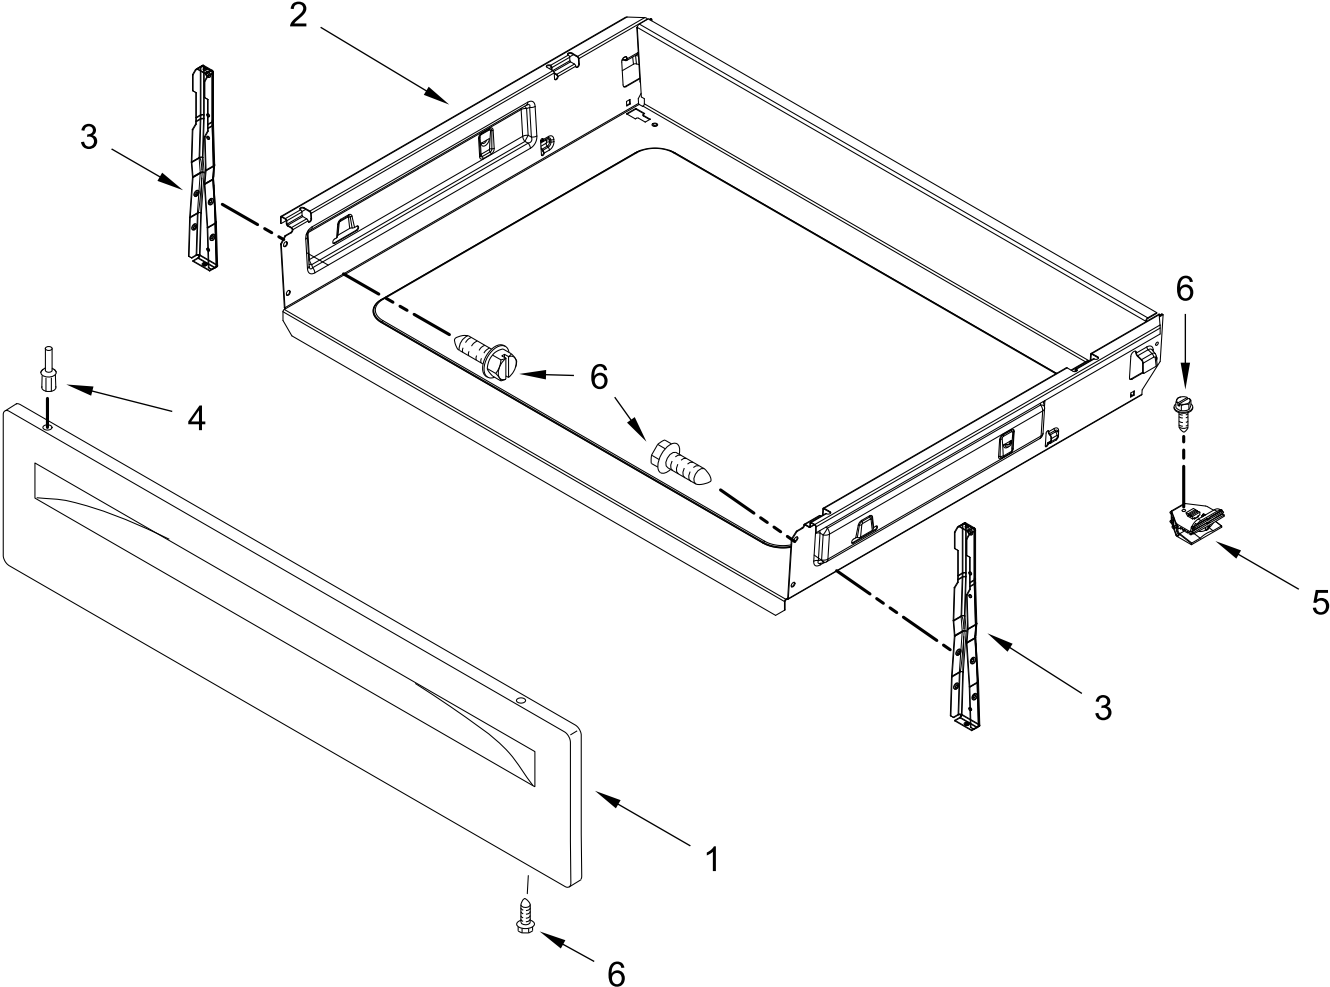

DRAWER AND BROILER PARTS

DRAWER AND BROILER PARTS

<u>Illus.</u> <u>No.</u>	<u>Part No.</u>	<u>Description</u>	<u>Illus.</u> <u>No.</u>	<u>Part No.</u>	<u>Description</u>	<u>Illus.</u> <u>No.</u>	<u>Part No.</u>	<u>Description</u>
1		Panel, Drawer Front	4		Rivet, Push	5	W10674708	Glide, Drawer Rear
	W11123900	Black		3196813	Black	6	3196165	Screw
	W11123901	White		3196814	Rivet, Plastic (WHITE)			
2	W10688022	Drawer, Storage						
3	W10462912	Bracket, Mounting Drawer