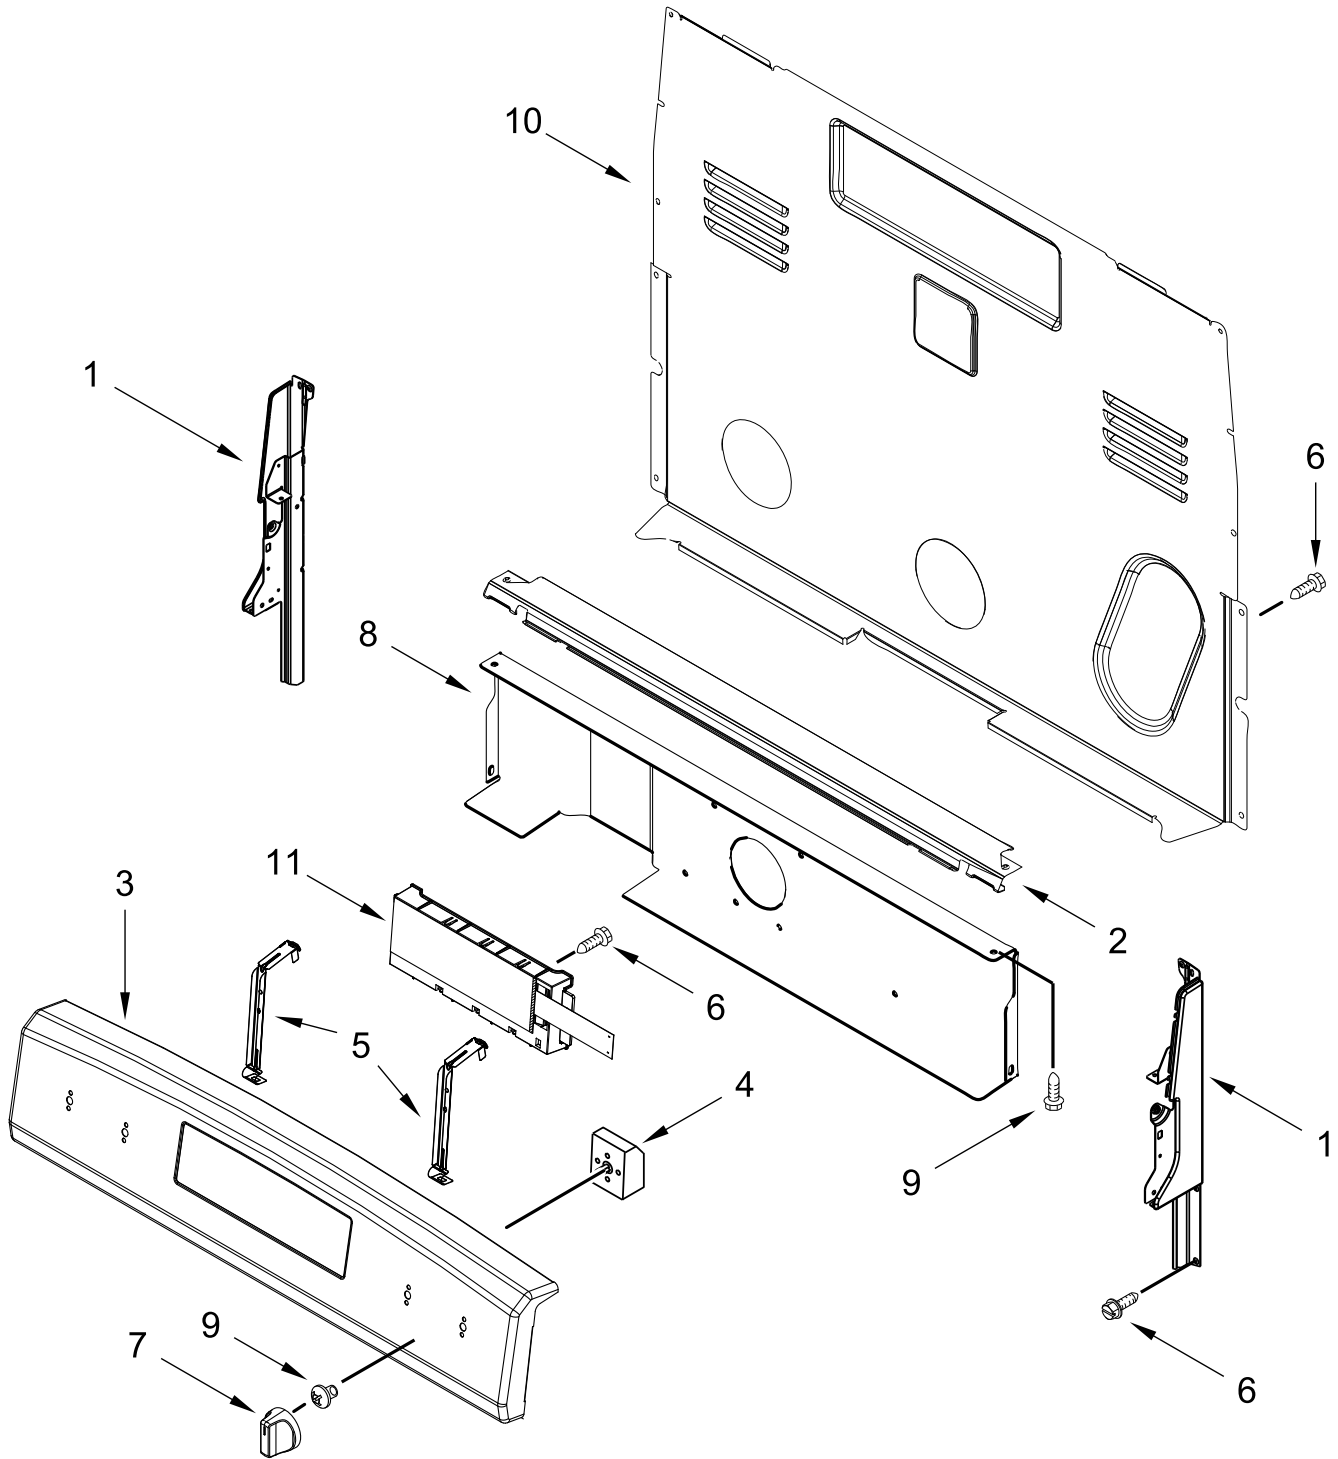

AMANA®

ELECTRIC RANGE (Radiant Elements)

MODELS:

AER6303MFB6 (Black)

AER6303MFW6 (White)

COOKTOP PARTS

COOKTOP PARTS

<u>Illus. No.</u>	<u>Part No.</u>	<u>Description</u>	<u>Illus. No.</u>	<u>Part No.</u>	<u>Description</u>	<u>Illus. No.</u>	<u>Part No.</u>	<u>Description</u>
1		Literature Parts	5	8273993	Element (1800W)	8	W11379945	Bracket, Anti-Tip
	W11509598	User Instructions			(Left Front and Right Rear)	9	7101P485-60	Screw, Anti-Tip Kit
	W11469631	Quick Start Guide		W10248261	Element (1200W)			FOLLOWING PARTS NOT ILLUSTRATED
	W11326823	Tech Sheet			(Right Front and Left Rear)		W11452627	Harness, Wire (Main)
2	W11600012	Spring, Element	6	3196169	Screw		W11171894	Harness, Cooktop (Left)
3	W10691223	Pan, Radiant Element	7	W10607641	Bracket, Cooktop (Left)		W11134551	Harness, Cooktop (Right)
4		Cooktop		W10607642	Bracket, Cooktop (Right)			
	W10853124	Black						
	W10853442	White						

CONTROL PANEL PARTS

CONTROL PANEL PARTS

<u>Illus.</u> <u>No.</u>	<u>Part No.</u>	<u>Description</u>	<u>Illus.</u> <u>No.</u>	<u>Part No.</u>	<u>Description</u>	<u>Illus.</u> <u>No.</u>	<u>Part No.</u>	<u>Description</u>
1		Endcap	4	3148952	Switch, Infinite (Yellow)	7		Knobs
	W11130372	Black (Left)					W10844801	Black
	W11130371	White (Left)			(Right Front and Left Rear)		W10844800	White
	W11130379	Black (Right)				8	W10134247	Shield, Heat
	W11130378	White (Right)		3148953	Switch, Infinite (Green)	9	3400882	Screw
2	W10525121	Bracket, Console Mounting			(Left Front and Right Rear)	10	8272473	Cover, Upper Rear
3		Panel, Console	5	W10695491	Bracket, Control	11		Control, Electronic (LCX)
	W11157017	Black	6	3196178	Screw		W11511568	Black
	W11157016	White					W11511570	White

DOOR PARTS

DOOR PARTS

<u>Illus. No.</u>	<u>Part No.</u>	<u>Description</u>
1		Trim, Top
	W10310922	Black
	W10310920	White
2	W10168559	Screw
3		Handle, Door
	W10323589	Black
	W10323588	White
4	9761344	Liner, Door
5	W10031790	Screw
6	W11367326	Glass, Inner