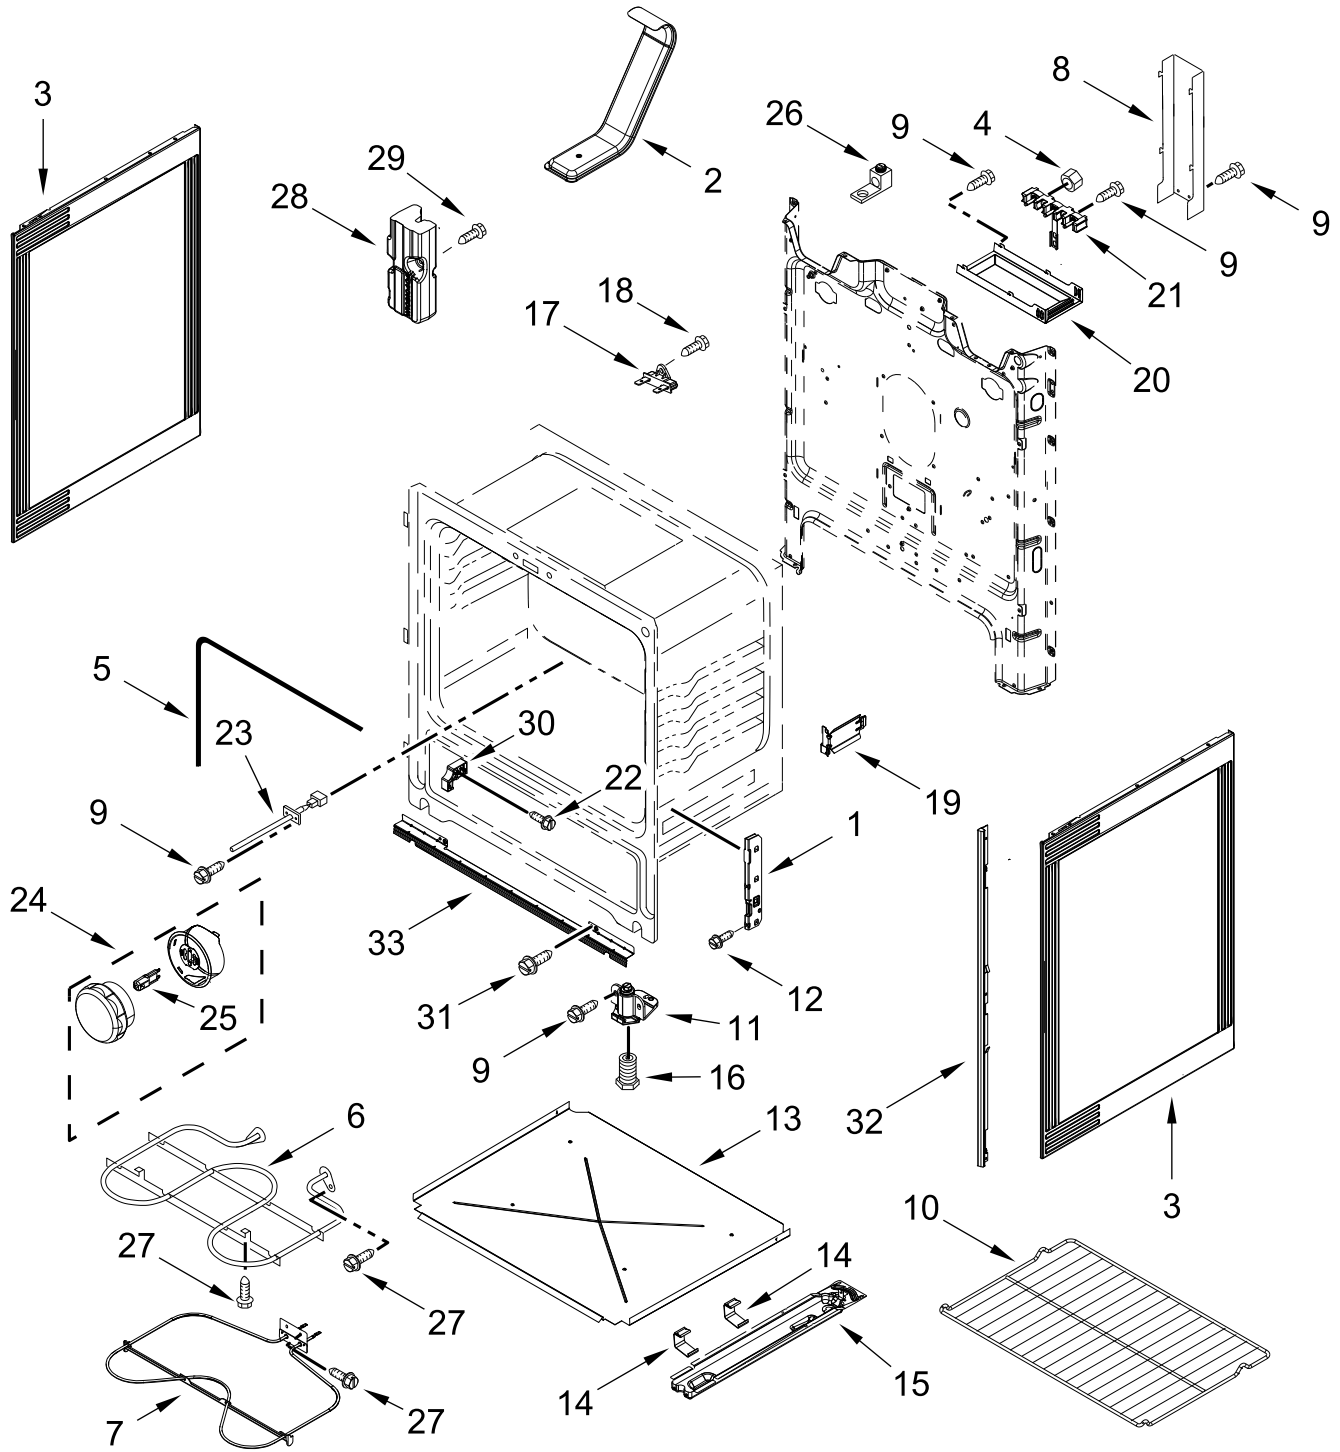

CHASSIS PARTS

CHASSIS PARTS

<u>Illus. No.</u>	<u>Part No.</u>	<u>Description</u>	<u>Illus. No.</u>	<u>Part No.</u>	<u>Description</u>	<u>Illus. No.</u>	<u>Part No.</u>	<u>Description</u>
1	W10289077	Receiver, Hinge	15	W10390008	Base Rail Assembly (Left)	27	3196154	Screw
2	W10134285	Tube, Vent				28	W10910404	Counterweight
3		Panel, Side		W10390007	Base Rail Assembly (Right)	29	W11034869	Screw
	W10162245	Black				30	W10674705	Glide, Drawer Front
	W10575396	White	16	W10058460	Foot, Leveling	31	3196560	Screw
4	3400029	Nut	17	3196548	Fuse, Thermal	32	W11510560	Barrier Rail, Rubber (Left and Right)
5	W10129032	Seal, Door	18	3196172	Screw	33	W11464547	Bracket, Front Frame
6	9757340	Element, Broil	19	W10404688	Clip, Oven Support			
7	W11111743	Element, Bake	20	3186034	Bracket, Service			
8	W10326122	Cover, Terminal Block	21	W10245259	Block, Terminal			FOLLOWING PARTS NOT ILLUSTRATED
9	3196169	Screw	22	3400080	Screw	W10333344		Insulation, Flue
10	W11173792	Rack, Oven	23	W10181986	Sensor, Oven	8273263		Insulation, Wrap
11	W10341186	Front Foot Assembly	24	W11634772	Light Assembly	8272611		Insulation, Back
12	W10031780	Screw	25	W10571723	Bulb, Halogen 40 Watts			
13	8054068	Retainer, Insulation	26	W10281322	Kit, Bare Wire Adapter Block			
14	W10137382	Clip, Panel