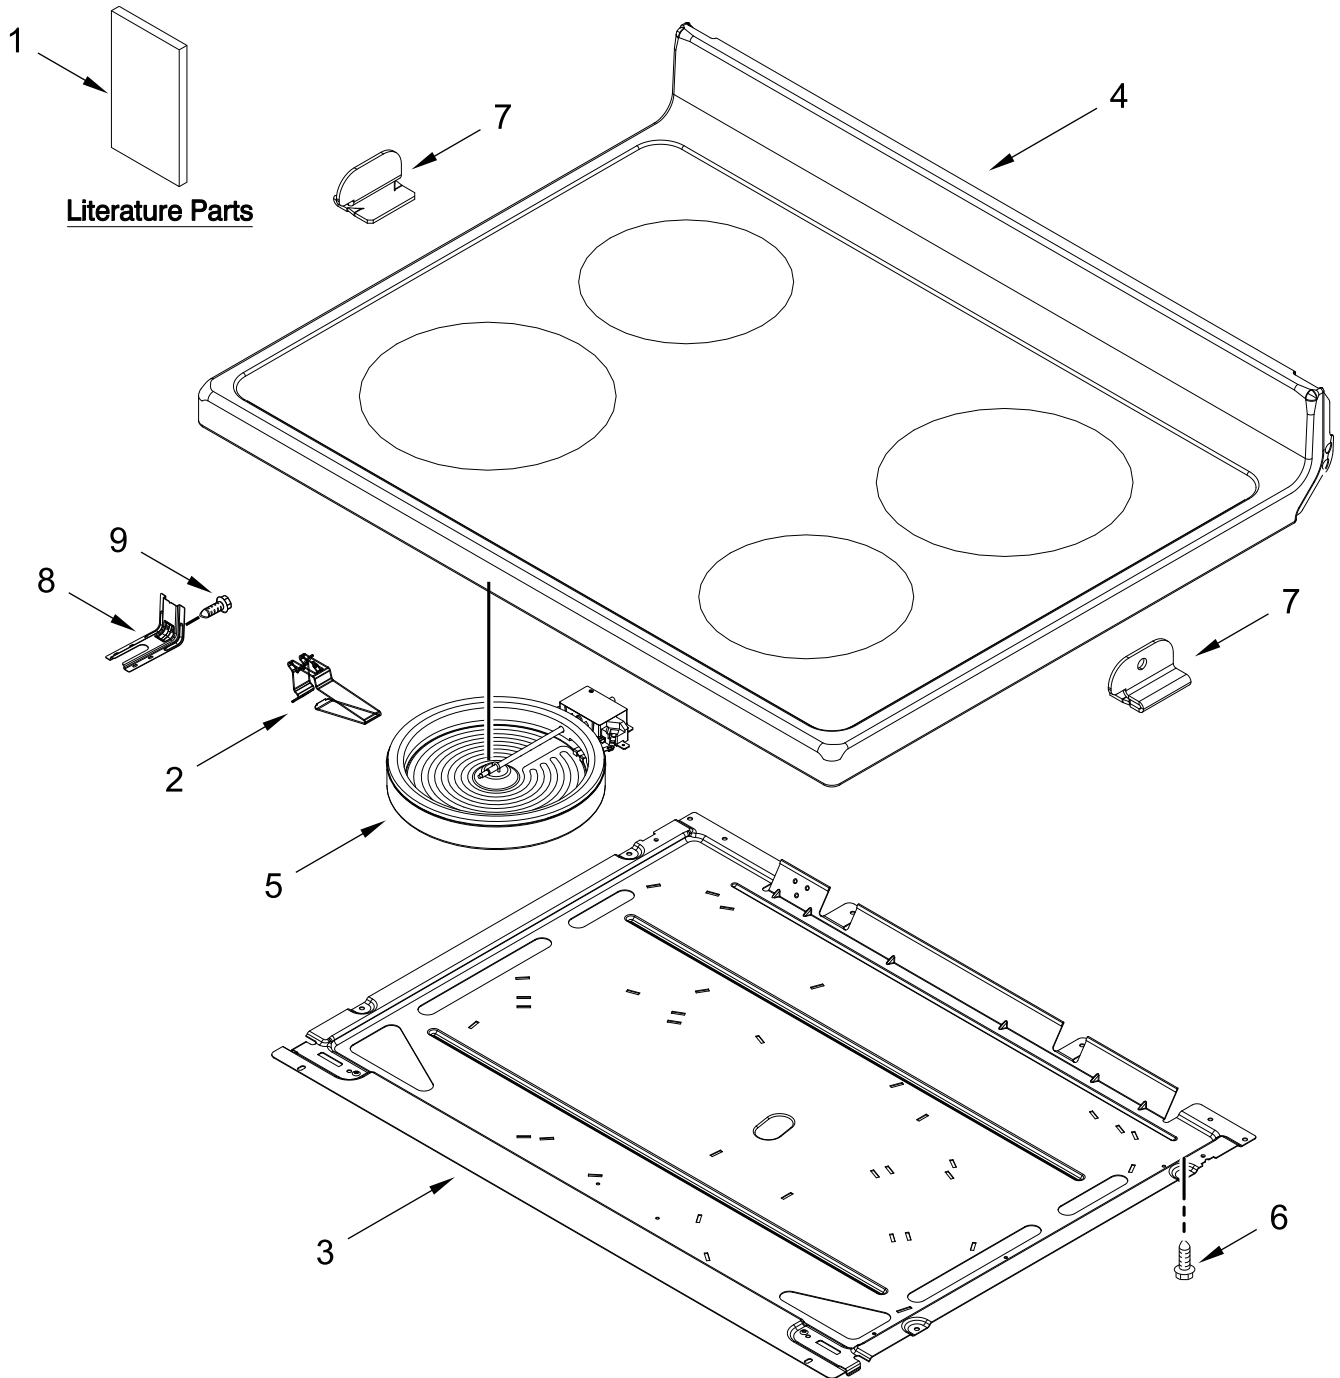

AMANA®

ELECTRIC RANGE (Radiant Elements)

MODELS:

AER6303MFB6 (Black)

AER6303MFW6 (White)

COOKTOP PARTS

COOKTOP PARTS

<u>Illus. No.</u>	<u>Part No.</u>	<u>Description</u>	<u>Illus. No.</u>	<u>Part No.</u>	<u>Description</u>	<u>Illus. No.</u>	<u>Part No.</u>	<u>Description</u>
1		Literature Parts	5	8273993	Element (1800W)	8	W11379945	Bracket, Anti-Tip
	W11509598	User Instructions			(Left Front and Right Rear)	9	7101P485-60	Screw, Anti-Tip Kit
	W11469631	Quick Start Guide		W10248261	Element (1200W)			FOLLOWING PARTS NOT ILLUSTRATED
	W11326823	Tech Sheet			(Right Front and Left Rear)		W11452627	Harness, Wire (Main)
2	W11600012	Spring, Element	6	3196169	Screw		W11171894	Harness, Cooktop (Left)
3	W10691223	Pan, Radiant Element	7	W10607641	Bracket, Cooktop (Left)		W11134551	Harness, Cooktop (Right)
4		Cooktop		W10607642	Bracket, Cooktop (Right)			
	W10853124	Black						
	W10853442	White						

CONTROL PANEL PARTS

CONTROL PANEL PARTS

<u>Illus.</u> <u>No.</u>	<u>Part No.</u>	<u>Description</u>	<u>Illus.</u> <u>No.</u>	<u>Part No.</u>	<u>Description</u>	<u>Illus.</u> <u>No.</u>	<u>Part No.</u>	<u>Description</u>
1		Endcap	4	3148952	Switch, Infinite (Yellow)	7		Knobs
	W11130372	Black (Left)					W10844801	Black
	W11130371	White (Left)			(Right Front and Left Rear)		W10844800	White
	W11130379	Black (Right)				8	W10134247	Shield, Heat
	W11130378	White (Right)		3148953	Switch, Infinite (Green)	9	3400882	Screw
2	W10525121	Bracket, Console Mounting			(Left Front and Right Rear)	10	8272473	Cover, Upper Rear
3		Panel, Console	5	W10695491	Bracket, Control	11		Control, Electronic (LCX)
	W11157017	Black	6	3196178	Screw		W11511568	Black
	W11157016	White					W11511570	White

DOOR PARTS

DOOR PARTS

<u>Illus. No.</u>	<u>Part No.</u>	<u>Description</u>
1		Trim, Top
	W10310922	Black
	W10310920	White
2	W10168559	Screw
3		Handle, Door
	W10323589	Black
	W10323588	White
4	9761344	Liner, Door
5	W10031790	Screw
6	W11367326	Glass, Inner