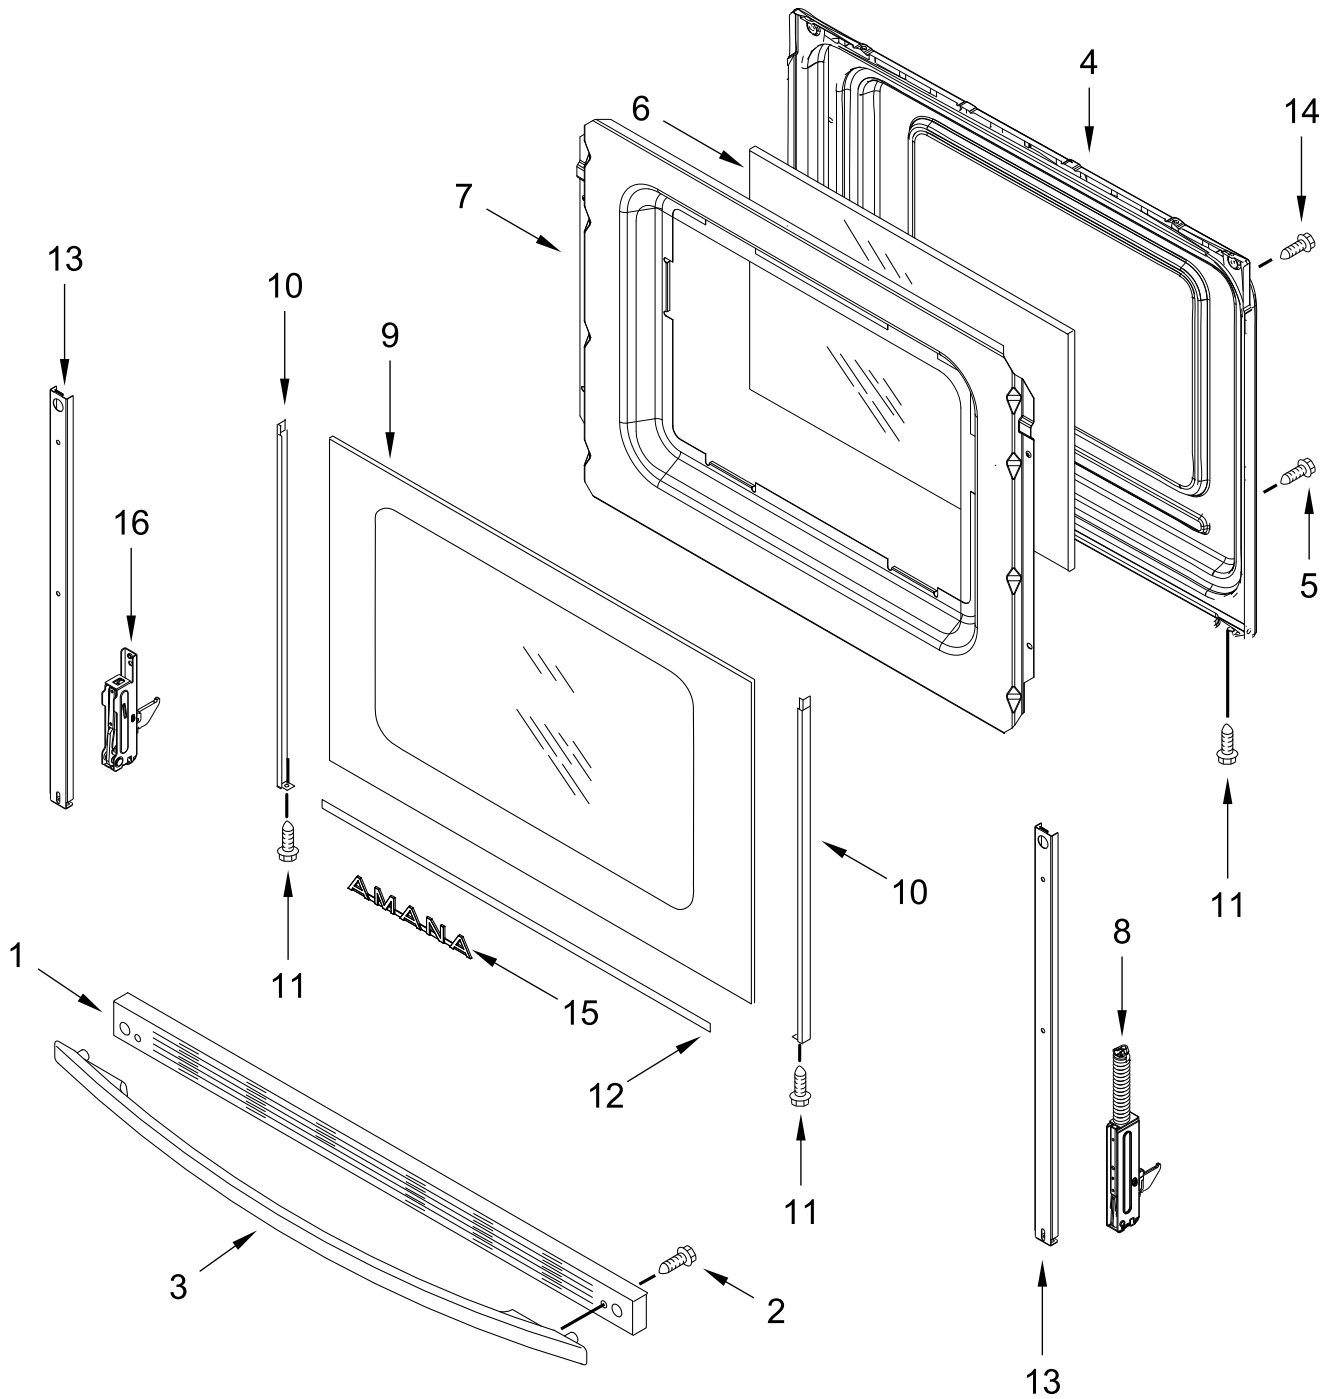

CONTROL PANEL PARTS

CONTROL PANEL PARTS

<u>Illus.</u> <u>No.</u>	<u>Part No.</u>	<u>Description</u>	<u>Illus.</u> <u>No.</u>	<u>Part No.</u>	<u>Description</u>	<u>Illus.</u> <u>No.</u>	<u>Part No.</u>	<u>Description</u>
1		Endcap	4	3148952	Switch, Infinite (Yellow)	7		Knobs
	W11130372	Black (Left)					W10844801	Black
	W11130371	White (Left)			(Right Front and Left Rear)		W10844800	White
	W11130379	Black (Right)				8	W10134247	Shield, Heat
	W11130378	White (Right)		3148953	Switch, Infinite (Green)	9	3400882	Screw
2	W10525121	Bracket, Console Mounting			(Left Front and Right Rear)	10	8272473	Cover, Upper Rear
3		Panel, Console	5	W10695491	Bracket, Control	11		Control, Electronic (LCX)
	W11157017	Black	6	3196178	Screw		W11511568	Black
	W11157016	White					W11511570	White

DOOR PARTS

DOOR PARTS

<u>Illus. No.</u>	<u>Part No.</u>	<u>Description</u>
1		Trim, Top
	W10310922	Black
	W10310920	White
2	W10168559	Screw
3		Handle, Door
	W10323589	Black
	W10323588	White
4	9761344	Liner, Door
5	W10031790	Screw
6	W11367326	Glass, Inner