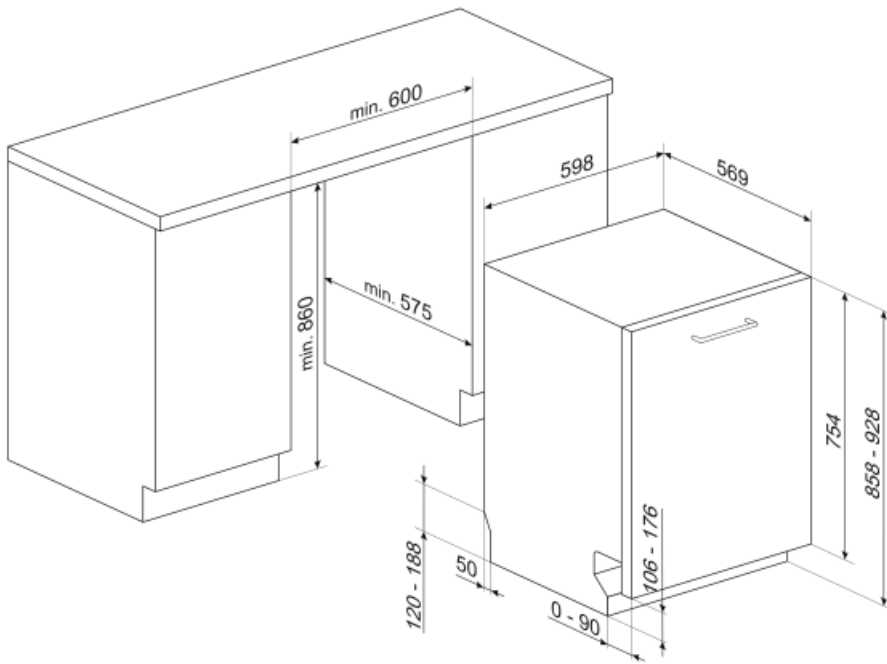

Cutlery basket Yes

Technical Features

Width	23 9/16 "	Max water hardness	100°FH;58°dH
Depth	21 5/8 "	Drying system	Natural condenser drying, with Dry Assist automatic door opening system at the end of the cycle
Display type	LED display (3 digits)	Tub material	Stainless steel
Height	33 3/4 "	Filter	Stainless steel
Display	Delay start, Program progress indicator, Time-to-end indicator	Hinges	Self-balancing with variable hinges
Program symbols	Symbols	Min. and max. frontal panel weight	4.4 - 17.6 lbs
Salt indicator	Light	Min. and max plinth height	4" - 9"
Rinse aid indicator	Light	Adjustable feet	2 3/4", from 33 7/8" to 36 5/8"
End-of-cycle indicator	Acoustic signal	Additional gaskets	Yes
Washing system	Orbital	Back cover	Yes
Third spray arm	Single	Depth of dishwasher with open door (mm)	1186
Water softener	With electronic setting	Adjustable plinth	By height and depth
Flood protection system	Single Aquastop	Top cover	Metal sheet

Electrical Connection

Plug	(A) USA & Mexico	Frequency (Hz)	60 Hz
Connected power	1800 W	Connection type	Single-phase
Current	13 A	Power supply cable length	140 "
Voltage	115 V