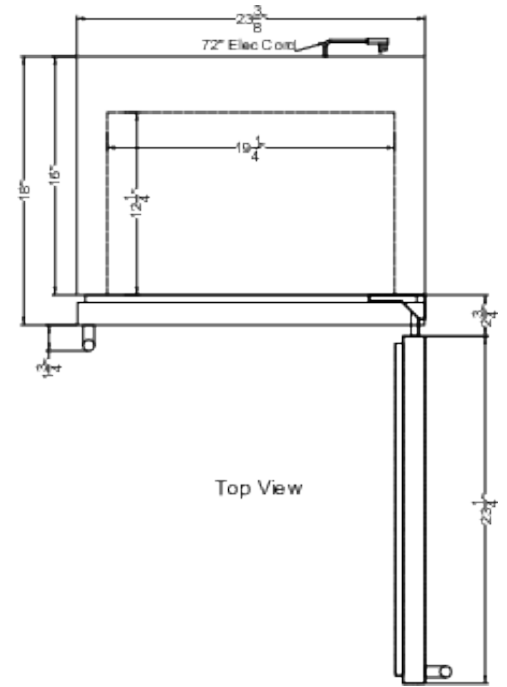

SDHG2443

33.75" x 23.38" x 18" (H x W x D)

24" wide shallow depth built-in undercounter beverage center with glass door, stainless steel interior, black cabinet, lock, and digital controls

Highlights:

Elegant design with a seamless stainless steel glass door trim

SDHG2443 Specifications:

Overview	
Nominal Width	24.0" (61 cm)
Nominal Depth	18.0" (46 cm)
Nominal Height	34.0" (86 cm)
Height of Cabinet	33.75" (86 cm)
Width	23.38" (59 cm)
Depth	18.0" (46 cm)
Depth with Handle	19.75" (50 cm)
Depth with door at 90°	41.25" (105 cm)
Capacity	3.5 cu.ft. (99 L)
Bottles	33 bottles
Defrost Type	Frost-Free
Door	Glass
Cabinet	Black
US Electrical Safety	ETL
Canadian Electrical Safety	ETL-C
Sanitation	ETL-S
Energy Usage/Year	290.0kWh/year
Amps	1.0
Voltage/Frequency	115 V AC/60 Hz
Weight	116.0 lbs. (53 kg)
Parts & Labor Warranty	1 Year
Compressor Warranty	5 Years
UPC	761101106373
Refrigerator Features	
Sabbath Mode	Yes
Door Swing	RHD
Reversible	Yes
Shelf Type	Glass
Shelf Qty	3
Adjustable Shelves	Yes
Thermostat Type	Digital
Fan Type	Interior and Exterior
Refrigerant Type	R600a
Refrigerant Amount	1.38oz.
High Side PSI	270.0
Low Side PSI	105.0
Interior Light	Yes

Temperature Range	36°F to 43°F
Sound Level	33.5 dB
Dimensions	
Interior Height	26.0" (66 cm)
Interior Width	19.25" (49 cm)
Interior Depth	12.25" (31 cm)
Compressor Step Height	3.75" (10 cm)
Compressor Step Width	19.25" (49 cm)
Compressor Step Depth	5.0" (13 cm)