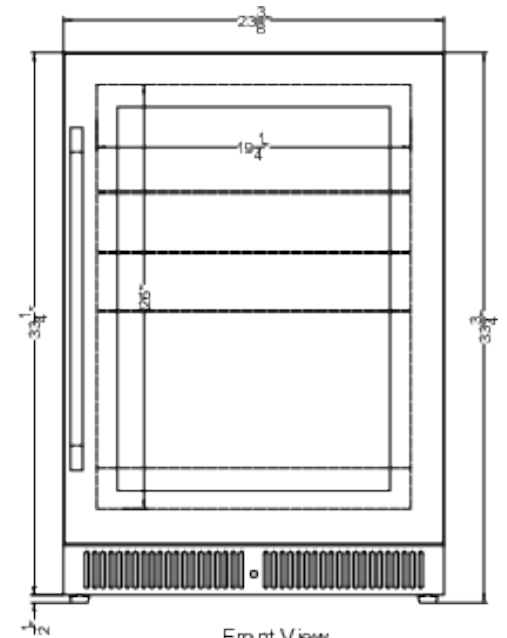

SDHG2443 Specifications:

Overview	
Nominal Width	24.0" (61 cm)
Nominal Depth	18.0" (46 cm)
Nominal Height	34.0" (86 cm)
Height of Cabinet	33.75" (86 cm)
Width	23.38" (59 cm)
Depth	18.0" (46 cm)
Depth with Handle	19.75" (50 cm)
Depth with door at 90°	41.25" (105 cm)
Capacity	3.5 cu.ft. (99 L)
Bottles	33 bottles
Defrost Type	Frost-Free
Door	Glass
Cabinet	Black
US Electrical Safety	ETL
Canadian Electrical Safety	ETL-C
Sanitation	ETL-S
Energy Usage/Year	290.0kWh/year
Amps	1.0
Voltage/Frequency	115 V AC/60 Hz
Weight	116.0 lbs. (53 kg)
Parts & Labor Warranty	1 Year
Compressor Warranty	5 Years
UPC	761101106373
Refrigerator Features	
Sabbath Mode	Yes
Door Swing	RHD
Reversible	Yes
Shelf Type	Glass
Shelf Qty	3
Adjustable Shelves	Yes
Thermostat Type	Digital
Fan Type	Interior and Exterior
Refrigerant Type	R600a
Refrigerant Amount	1.38oz.
High Side PSI	270.0
Low Side PSI	105.0
Interior Light	Yes

Temperature Range	36°F to 43°F
Sound Level	33.5 dB
Dimensions	
Interior Height	26.0" (66 cm)
Interior Width	19.25" (49 cm)
Interior Depth	12.25" (31 cm)
Compressor Step Height	3.75" (10 cm)
Compressor Step Width	19.25" (49 cm)
Compressor Step Depth	5.0" (13 cm)

Front View