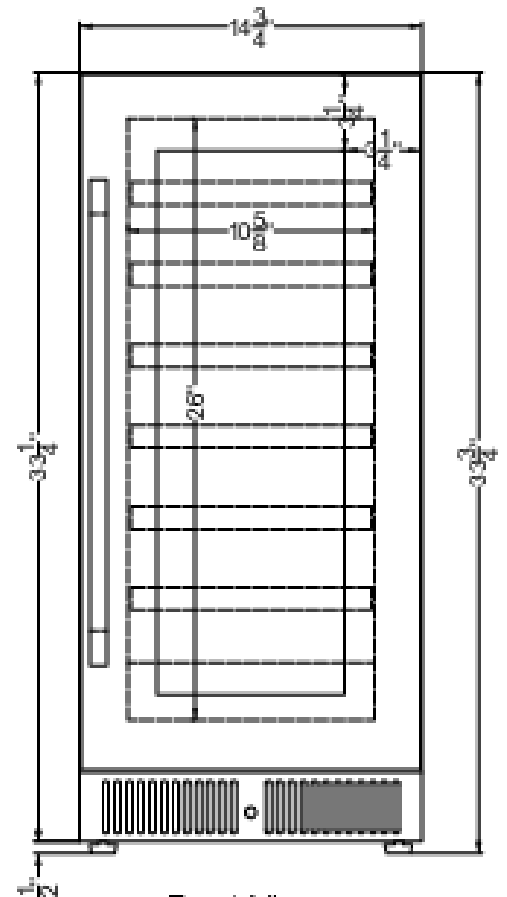

SDHW1532 Specifications:

Overview	
Nominal Width	15.0" (38 cm)
Nominal Depth	18.0" (46 cm)
Nominal Height	34.0" (86 cm)
Height of Cabinet	33.75" (86 cm)
Width	14.75" (37 cm)
Depth	18.0" (46 cm)
Depth with Handle	19.75" (50 cm)
Depth with door at 90°	32.63" (83 cm)
Capacity	1.8 cu.ft. (51 L)
Bottles	18 bottles
Defrost Type	Frost-Free
Door	Glass
Cabinet	Black
US Electrical Safety	ETL
Canadian Electrical Safety	ETL-C
Sanitation	ETL-S
Amps	1.0
Voltage/Frequency	115 V AC/60 Hz
Weight	88.0 lbs. (40 kg)
Parts & Labor Warranty	1 Year
Compressor Warranty	5 Years
UPC	761101106335
Wine Cellar	
Number of Zones	1
Door Swing	RHD
Reversible	Yes
Adjustable Shelves	Yes
Shelf Type	Steel
Shelf Qty	6
Thermostat Type	Digital
Interior Light	Yes
Fan Type	Interior and Exterior
Refrigerant Type	R600a
Refrigerant Amount	0.64 oz.
High Side PSI	270.0
Low Side PSI	105.0
Interior Height 1	26.0" (66 cm)

Interior Width 1	10.63" (27 cm)
Interior Depth 1	12.25" (31 cm)
Compressor Step Height	3.75" (10 cm)
Compressor Step Width	10.63" (27 cm)
Compressor Step Depth	5.0" (13 cm)
Temperature Range	41°F to 68°F
Sabbath Mode	Yes
Sound Level	33.3 dB

Front View