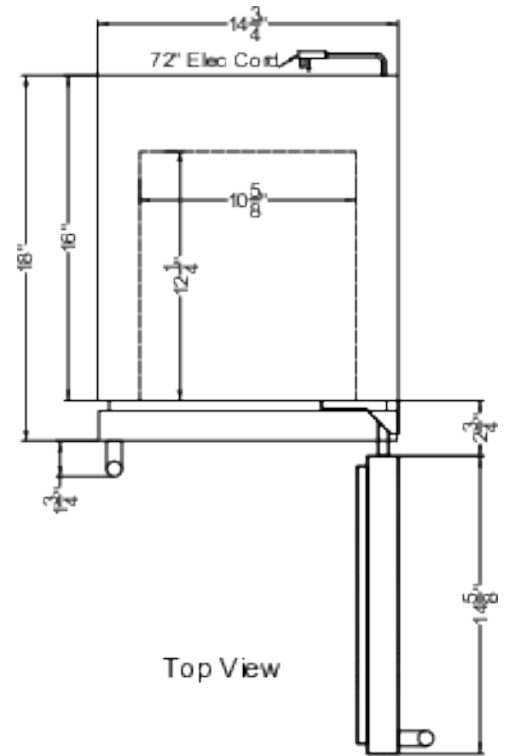

SDHW1532 Specifications:

Overview	
Nominal Width	15.0" (38 cm)
Nominal Depth	18.0" (46 cm)
Nominal Height	34.0" (86 cm)
Height of Cabinet	33.75" (86 cm)
Width	14.75" (37 cm)
Depth	18.0" (46 cm)
Depth with Handle	19.75" (50 cm)
Depth with door at 90°	32.63" (83 cm)
Capacity	1.8 cu.ft. (51 L)
Bottles	18 bottles
Defrost Type	Frost-Free
Door	Glass
Cabinet	Black
US Electrical Safety	ETL
Canadian Electrical Safety	ETL-C
Sanitation	ETL-S
Amps	1.0
Voltage/Frequency	115 V AC/60 Hz
Weight	88.0 lbs. (40 kg)
Parts & Labor Warranty	1 Year
Compressor Warranty	5 Years
UPC	761101106335
Wine Cellar	
Number of Zones	1
Door Swing	RHD
Reversible	Yes
Adjustable Shelves	Yes
Shelf Type	Steel
Shelf Qty	6
Thermostat Type	Digital
Interior Light	Yes
Fan Type	Interior and Exterior
Refrigerant Type	R600a
Refrigerant Amount	0.64 oz.
High Side PSI	270.0
Low Side PSI	105.0
Interior Height 1	26.0" (66 cm)

Interior Width 1	10.63" (27 cm)
Interior Depth 1	12.25" (31 cm)
Compressor Step Height	3.75" (10 cm)
Compressor Step Width	10.63" (27 cm)
Compressor Step Depth	5.0" (13 cm)
Temperature Range	41°F to 68°F
Sabbath Mode	Yes
Sound Level	33.3 dB

Top View