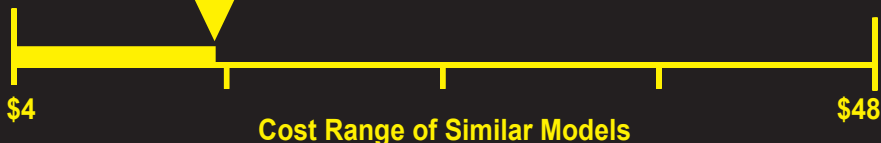

U.S. Government

Federal law prohibits removal of this label before consumer purchase.

ENERGYGUIDE

Clothes Washer
Capacity Class: Standard

LG Electronics Inc.
Models WKEX300H*A/WKGX301H*A
SWWE50*3/SWWG50*3
Capacity (tub volume): 5.0 cubic feet

Compare only to other labels with yellow numbers.

Labels with yellow numbers are based on the same test procedures.

Estimated Yearly Energy Cost (when used with an electric water heater)

\$14

99 kWh

Estimated Yearly Electricity Use

\$ 10

Estimated Yearly Energy Cost
(when used with a natural gas water heater)

- Your cost will depend on your utility rates and use.
- Cost range based only on standard capacity models.
- Estimated operating cost based on six wash loads a week and a national average electricity cost of 14 cents per kWh and natural gas cost of \$1.21 per therm.