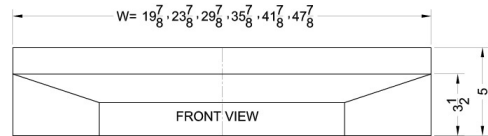

Shell24SS

5" x 24" x 18" (H x W x D)

24" wide shell hood in stainless steel

Highlights:

24" wide shell hood to match slim apartment sized ranges

Stainless steel finish for lasting durability

No electrical components included

Shell24SS Specifications:

Overview	
Nominal Height	5.0" (13 cm)
Height of Cabinet	5.0" (13 cm)
Nominal Width	24.0" (61 cm)
Width	24.0" (61 cm)
Nominal Depth	18.0" (46 cm)
Depth	18.0" (46 cm)
Cabinet	Stainless Steel
Weight	10.0 lbs. (5 kg)
Parts & Labor Warranty	1 Year
UPC	761101019987

MODEL NO.	WIDTH
SHELL20	19 7/8"
SHELL24	23 7/8"
SHELL30	29 7/8"
SHELL36	35 7/8"
SHELL42SS	41 7/8"
SHELL48SS	47 7/8"