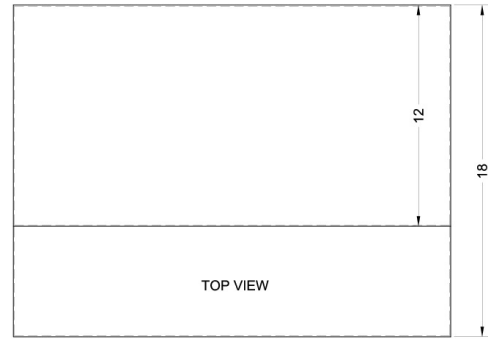

Shell24SS

5" x 24" x 18" (H x W x D)

24" wide shell hood in stainless steel

Highlights:

24" wide shell hood to match slim apartment sized ranges

Stainless steel finish for lasting durability

No electrical components included

Product Features:

Made in the USA	Solidly constructed for years of use
24 inch width	Perfectly sized for use in apartments and small kitchens
No electrical components	Shell hoods do not include light or fan
Stainless steel finish	Also available in white and black
Additional sizes available	20 and 30 inch wide options in stock

Shell24SS Specifications:

Overview	
Nominal Height	5.0" (13 cm)
Height of Cabinet	5.0" (13 cm)
Nominal Width	24.0" (61 cm)
Width	24.0" (61 cm)
Nominal Depth	18.0" (46 cm)
Depth	18.0" (46 cm)
Cabinet	Stainless Steel
Weight	10.0 lbs. (5 kg)
Parts & Labor Warranty	1 Year
UPC	761101019987

MODEL NO.	WIDTH
SHELL20	19 7/8"
SHELL24	23 7/8"
SHELL30	29 7/8"
SHELL36	35 7/8"
SHELL42SS	41 7/8"
SHELL48SS	47 7/8"