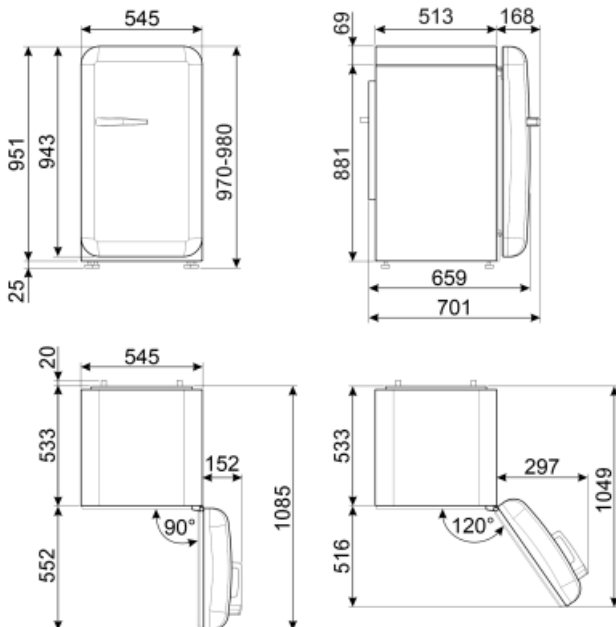

Refrigerator Inner Door

Number of adjustable door shelves	2	No. of bottle shelves	1
--	---	------------------------------	---

Freezer features

Internal freezer compartment Yes

Other technical features

Temperature setting type	Electro-mechanical
No. of compressors	1
Refrigerant gas type	R600a
Compressor type	Standard
Foam agent	Cyclopentane

Performance / Energy Label NEW

Noise level	37 dB(A) re 1 pW	Refrigerator volume	3.85 cu. ft.
Freezer capacity	0.64 cu. ft.	Climatic class	SN, N, ST, T

Electrical Connection

Plug	(A) USA & Mexico	Voltage (V)	120 V
Electrical connection rating	110 W	Frequency (Hz)	60 Hz
Current	1,25 A	Power cord length	70 7/8 "