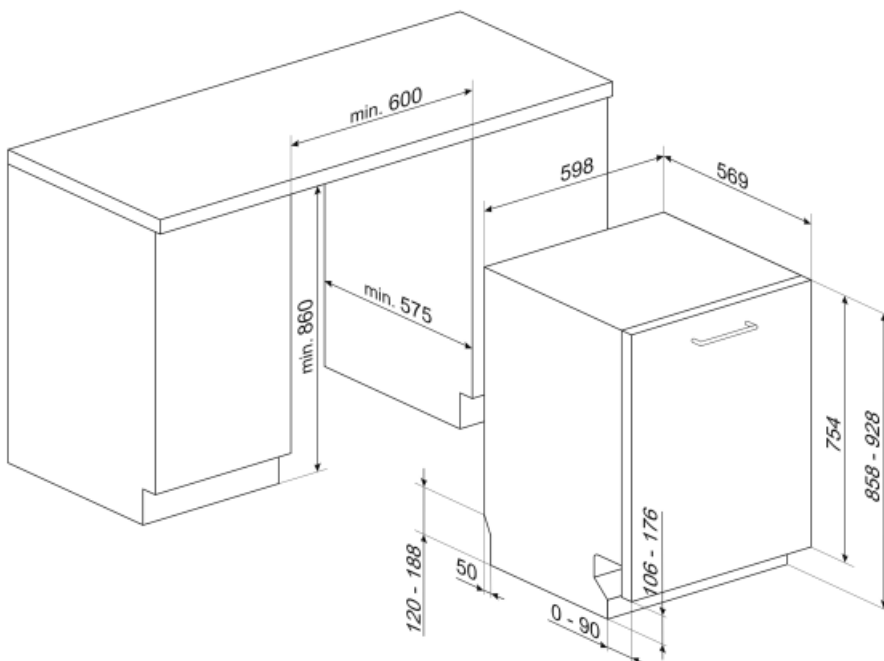

Width	23 9/16 "	Drying system	Natural condensation drying
Depth	21 5/8 "	Filter	Stainless steel
Display type	LED display (1 digit)	Hinges	Self-balancing with fixed hinges
Height	33 3/4 "	Min. and max. frontal panel weight	4.4 - 17.6 lbs
Display	Delay start	Min. and max plinth height	4" - 9"
Program symbols	Symbols	Adjustable feet	2 3/4", from 33 7/8" to 36 5/8"
Rinse aid indicator	Light	Additional gaskets	Yes
End-of-cycle indicator	Acoustic signal	Back cover	Yes
Washing system	Standard	Depth of dishwasher with open door (mm)	1186
Third spray arm	Single	Top cover	Metal sheet
Flood protection system	Single Aquastop		
Max water hardness	100°fH;58°dH		

Electrical Connection

Plug	(A) USA & Mexico	Frequency (Hz)	60 Hz
Connected power	1800 W	Connection type	Single-phase
Current	13 A	Power supply cable length	140 "
Voltage	115 V