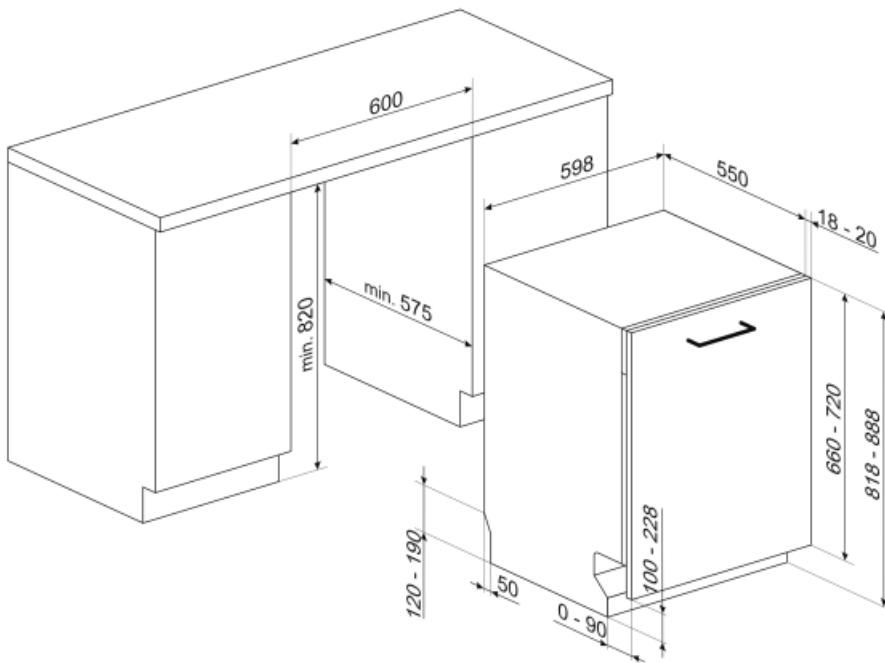

Depth	21 7/16 "	Filter	Stainless steel
Height	32 3/16 "	Concealed heating element	Yes
Rinse aid indicator	Light	Hinges	Self-balancing with fixed hinges
End-of-cycle indicator	Acoustic signal	Min. and max. frontal panel weight	4.4 - 19.8 lbs
Washing system	Standard	Min. and max plinth height	4" - 9"
Third spray arm	Single	Adjustable feet	2 3/4", from 32 1/4" to 35"
Flood protection system	Single Aquastop	Additional gaskets	Yes
Max water hardness	100°FH;58°dH	Back cover	Yes
Drying system	Natural condensation drying		

Electrical Connection

Plug	(A) USA & Mexico	Frequency (Hz)	60 Hz
Connected power	1800 W	Connection type	Single-phase
Current	13 A	Power supply cable length	140 "
Voltage	115 V