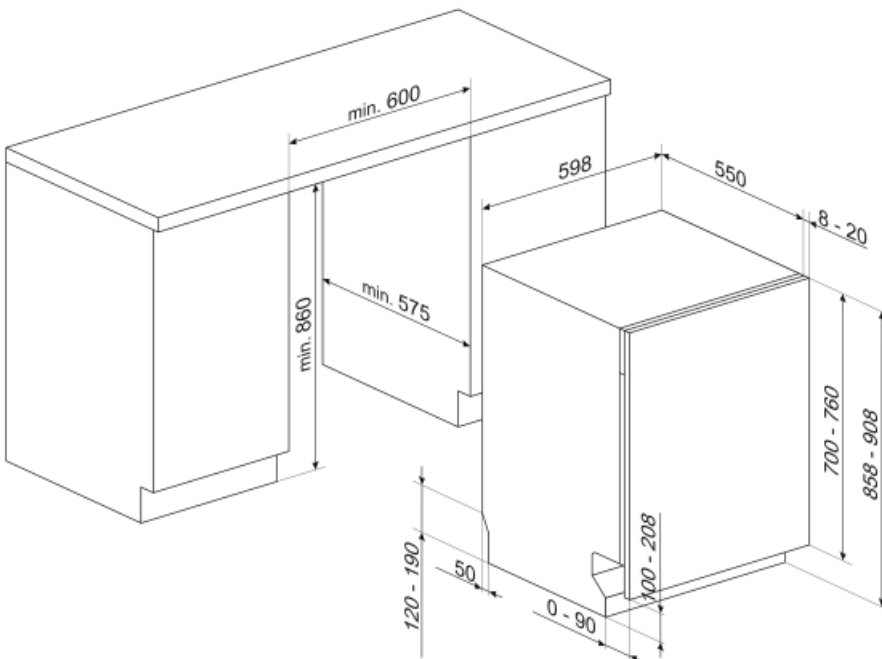

Depth	21 5/8 "	Filter	Stainless steel
Height	33 3/4 "	Hinges	Self-balancing with fixed hinges
Program symbols	Symbols	Min. and max. frontal panel weight	4.4 - 17.6 lbs
Rinse aid indicator	Light	Min. and max plinth height	4" - 9"
End-of-cycle indicator	Acoustic signal	Adjustable feet	2 3/4", from 33 7/8" to 36 5/8"
Washing system	Standard	Additional gaskets	Yes
Third spray arm	Single	Back cover	Yes
Flood protection system	Single Aquastop	Depth of dishwasher with open door (mm)	1186
Max water hardness	100°FH;58°dH	Top cover	Metal sheet
Drying system	Natural condensation drying		

Electrical Connection

Plug	(A) USA & Mexico	Frequency (Hz)	60 Hz
Connected power	1800 W	Connection type	Single-phase
Current	13 A	Power supply cable length	140 "
Voltage	115 V