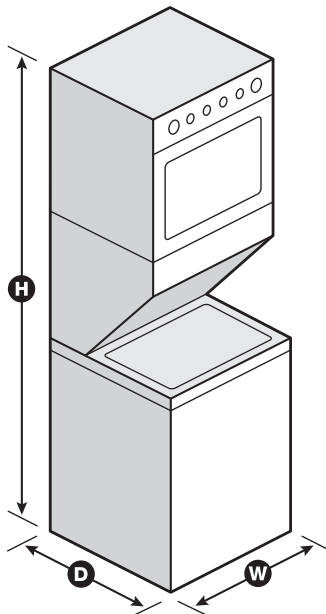

Reference Material

- [Install Guide](#)
- [Use & Care Guide](#)
- [Energy Guide](#)
- [Warranty](#)

NOTE: Dimensions are for planning purposes only. For complete details, see Installation Instructions packed with product. Specifications subject to change without notice.

®/™ © 2020. All rights reserved. Printed in the U.S.A. D200104XXD. WET4024HSpecSheetV01.