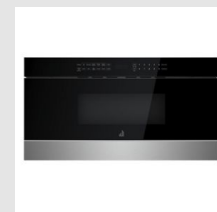

JMDFS30HM

Dimensions

Capacity: 0-14/25

Depth: 23-3/16 in

Height: 15.0 in

Width: 30.0 in

Controls

Number of Keypads: 28

Number of Quick Touch/One-Touch Selections: 4

Convenience Cooking Controls: Yes

Number of Convenience Control Pads: 6

Electrical

Hz: 60

Watts: 400

Design Type

Design Expression: NOIR™

Technical Specifications

Configuration and Overview

Size: 23 in

Microwave Type: Drawer

Prop 65: Standard

UL: UL

ADA Compliant: No

Microwave Details

Scrolling Electronic Display: Yes

Sensor Cooking: Yes

Microwave Details

Microwave Selections:

- Add A Minute
- Auto Cook
- Beverage
- Control Lock
- Cook
- Cook Power
- Cook Time
- Defrost
- Dinner Plate
- End of Cycle Signal
- Fresh Vegetable
- Frozen Entree
- Frozen Vegetable
- Keep Warm
- Off/Cancel
- Pause
- Popcorn
- Potato
- Reheat
- Soften/Melt
- Sound On/Off

Cooking Power: 950 w

Cavity Finish: Powder Coat

Convection: No

Grill: No

Interior Light: Incandescent

Turntable: NA

Details

Number of Power Levels: 11

Clock: Yes