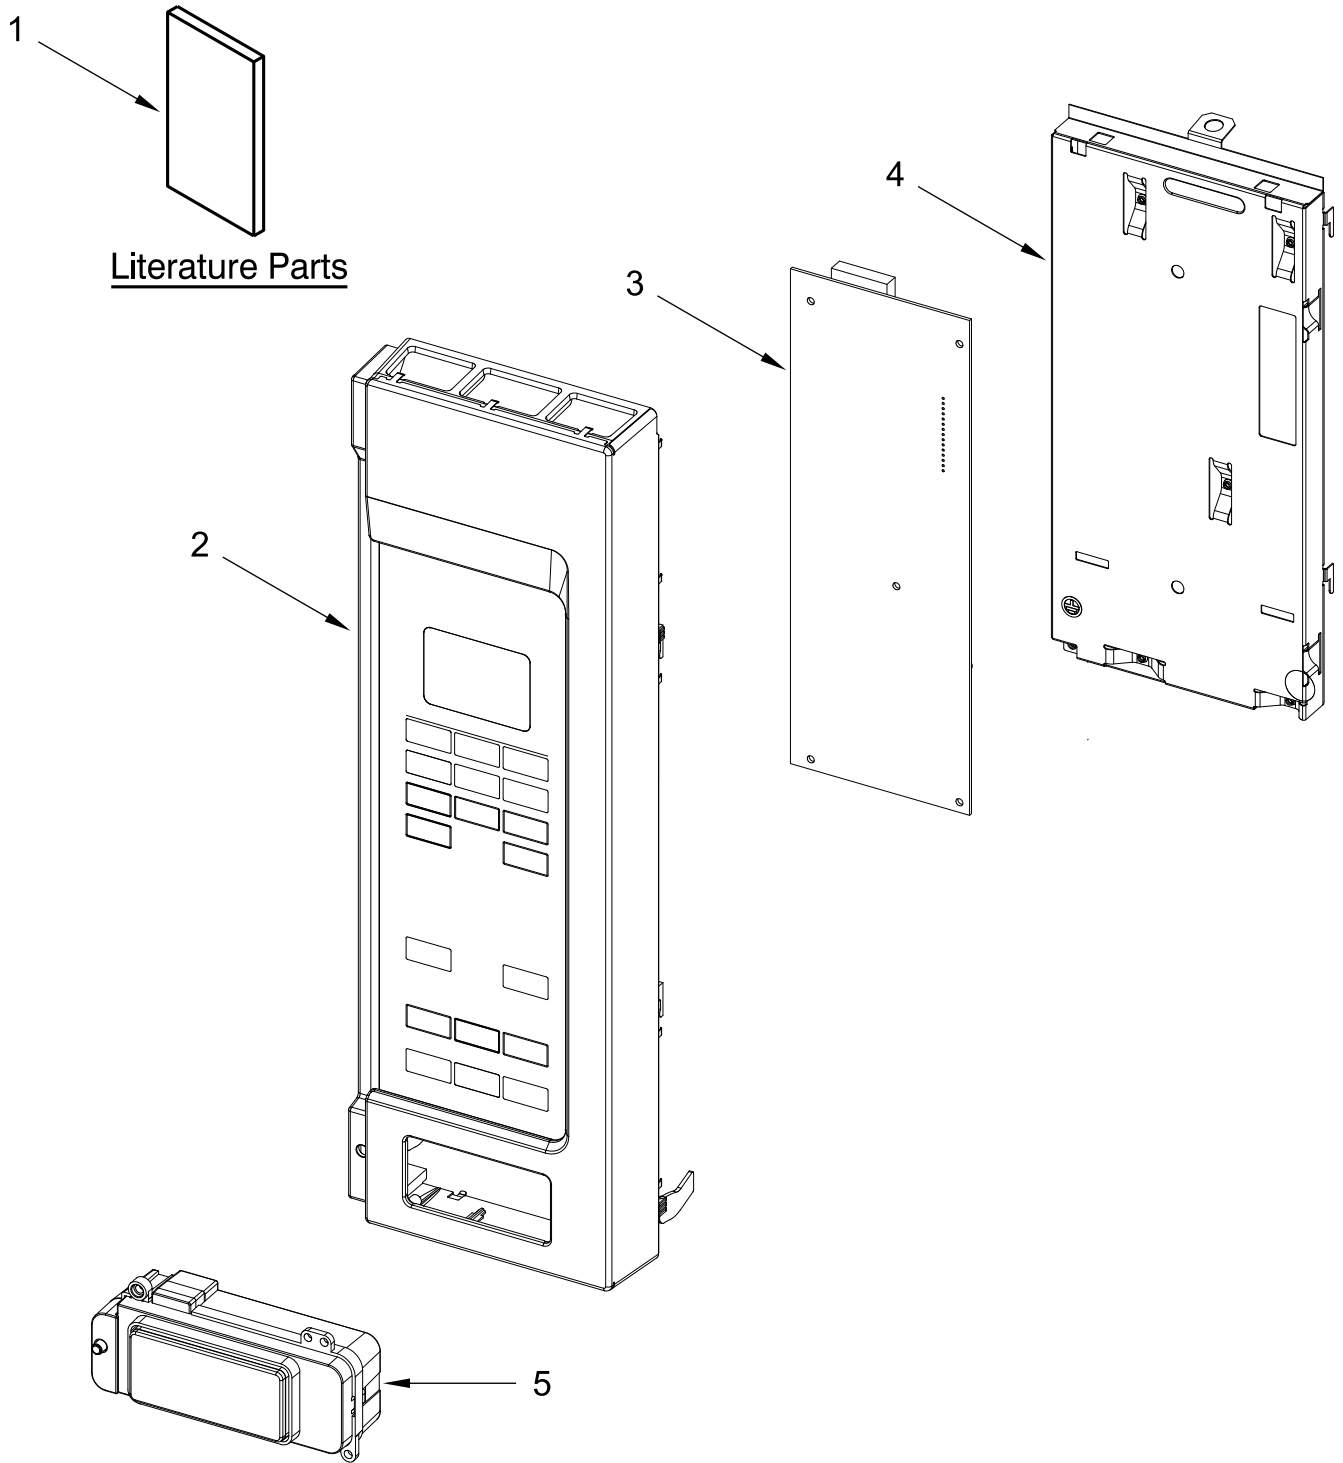

MICROWAVE

MODELS:

MMMS4230PZ00 (Stainless)

CONTROL PANEL PARTS

CONTROL PANEL PARTS

<u>Illus.</u> <u>No.</u>	<u>Part No.</u>	<u>Description</u>	<u>Illus.</u> <u>No.</u>	<u>Part No.</u>	<u>Description</u>
1		Literature Parts	3	W10849829	PCBA, Appliance Control Unit
	W11485889	Installation Instructions	4	W10833365	Backer, Control
	W10918346	Use and Care Guide	5	W11292816	Assembly, Push Button
	W11658181	Tech Sheet			
2	W11684006	Assembly, Control Panel			

DOOR PARTS

DOOR PARTS

<u>Illus.</u> <u>No.</u>	<u>Part No.</u>	<u>Description</u>
1	W11684007	Assembly, Complete Door
2	W11628148	Badge

INTERIOR AND VENTILATION PARTS

INTERIOR AND VENTILATION PARTS

<u>Illus.</u> <u>No.</u>	<u>Part No.</u>	<u>Description</u>	<u>Illus.</u> <u>No.</u>	<u>Part No.</u>	<u>Description</u>	<u>Illus.</u> <u>No.</u>	<u>Part No.</u>	<u>Description</u>
1	W10532063	Bracket, Capacitor	6	W11405832	Capacitor, Hood Motor	11	W11295335	Support, NTC
2	W10574736	Capacitor, High Voltage	7	W11684004	Assembly, Upper Interlock (Includes Switches)	12	W11295403	Cover, Lamp
3	W11485075	Transformer, High Voltage	8	W10313275	Bracket, Top Cavity	13	W10210871	Holder, Lamp
4	W11397274	Thermostat, Cavity	9	W11295401	Panel, Bottom	14	W11521888	Lamp, Hood
5	W11520831	Chassis	10	W11268912	Filter, Grease	15	W11684005	Assembly, Lower Interlock (Includes Switches)