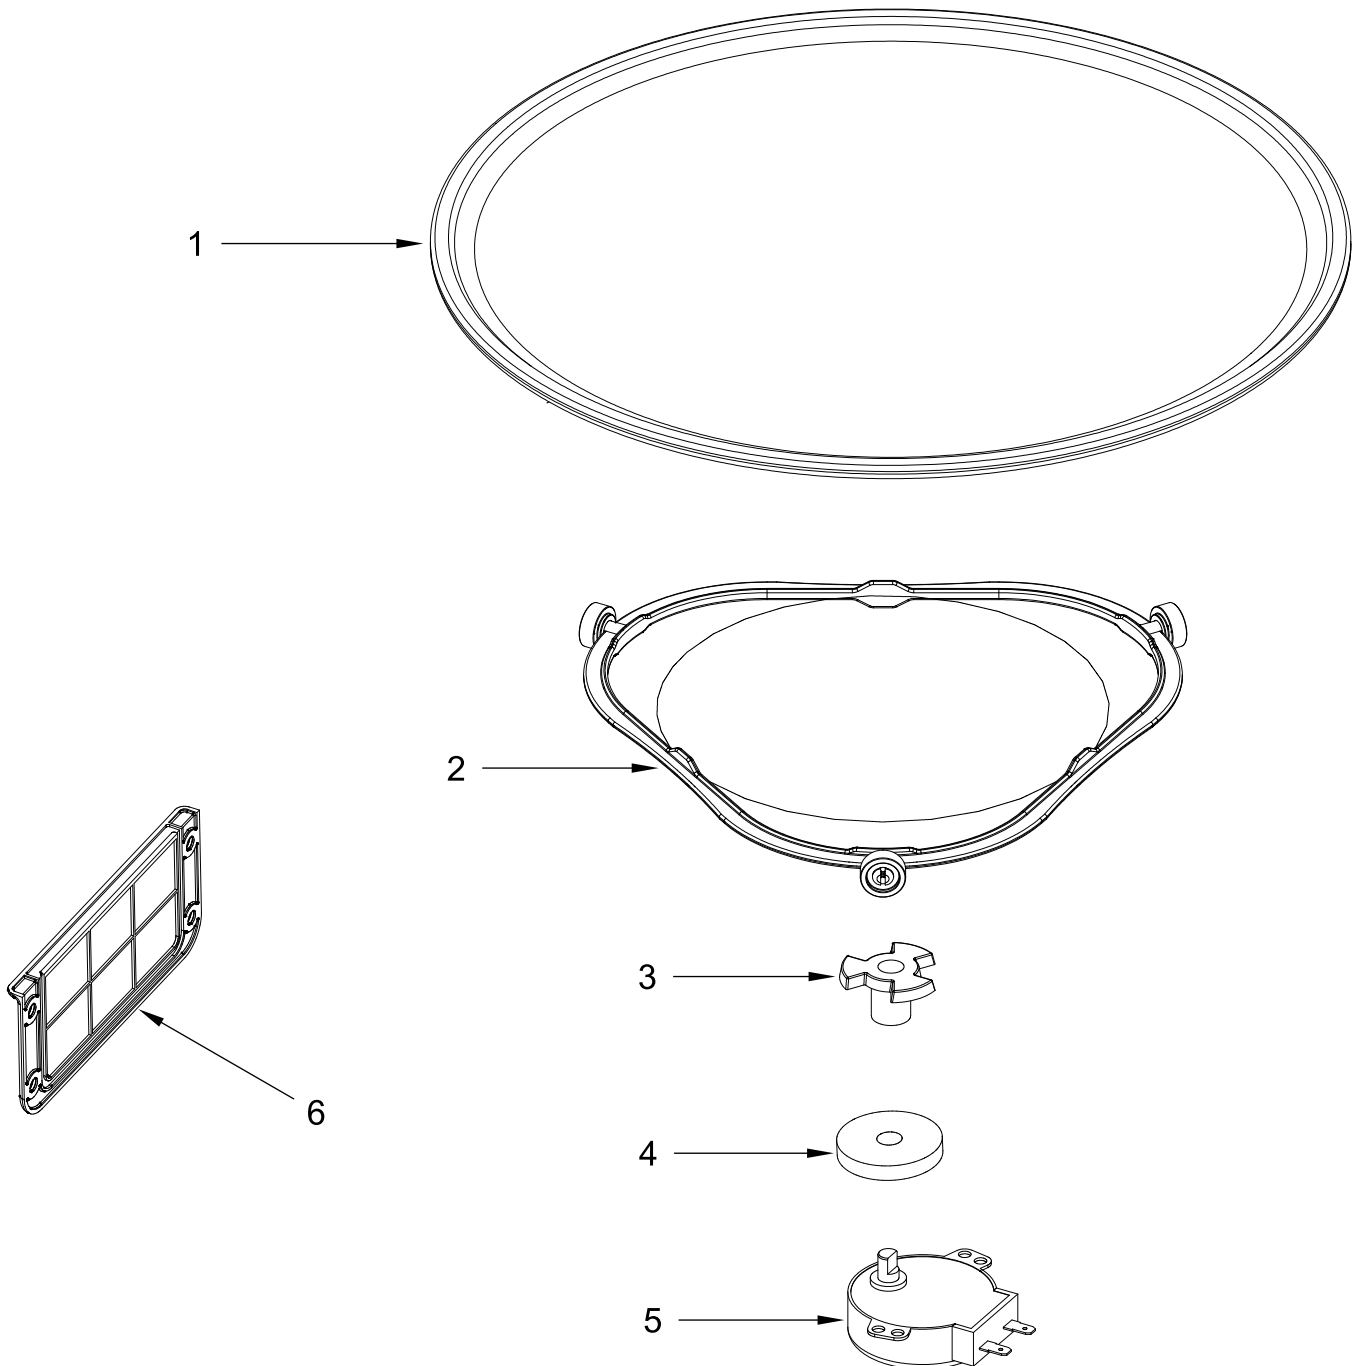

DOOR PARTS

DOOR PARTS

<u>Illus.</u> <u>No.</u>	<u>Part No.</u>	<u>Description</u>
1	W11684007	Assembly, Complete Door
2	W11628148	Badge

INTERIOR AND VENTILATION PARTS

INTERIOR AND VENTILATION PARTS

<u>Illus.</u> <u>No.</u>	<u>Part No.</u>	<u>Description</u>	<u>Illus.</u> <u>No.</u>	<u>Part No.</u>	<u>Description</u>	<u>Illus.</u> <u>No.</u>	<u>Part No.</u>	<u>Description</u>
1	W10532063	Bracket, Capacitor	6	W11405832	Capacitor, Hood Motor	11	W11295335	Support, NTC
2	W10574736	Capacitor, High Voltage	7	W11684004	Assembly, Upper Interlock (Includes Switches)	12	W11295403	Cover, Lamp
3	W11485075	Transformer, High Voltage	8	W10313275	Bracket, Top Cavity	13	W10210871	Holder, Lamp
4	W11397274	Thermostat, Cavity	9	W11295401	Panel, Bottom	14	W11521888	Lamp, Hood
5	W11520831	Chassis	10	W11268912	Filter, Grease	15	W11684005	Assembly, Lower Interlock (Includes Switches)

AIR FLOW PARTS

AIR FLOW PARTS

<u>Illus.</u> <u>No.</u>	<u>Part No.</u>	<u>Description</u>	<u>Illus.</u> <u>No.</u>	<u>Part No.</u>	<u>Description</u>	<u>Illus.</u> <u>No.</u>	<u>Part No.</u>	<u>Description</u>
1	W10810142	Socket, Motor Wire	8	W10471570	Deflector, Air	14	W10138797	Guide, Air
2	W11409094	Motor, Hood Fan	9	W10845250	Filter, Charcoal	15	W10138793	Fuse
3	W10828030	Baseplate, Air Guide	10	W10827148	Plate, Air Guide Sealing	16	W10422269	Filter, Noise
4	8206382	Cover, Lamp	11	W11520832	Shield, Finger	17	W11222648	Diode, High Voltage
5	W11541696	Bulb, Lamp	12	W10836571	Magnetron			
6	W10210878	Socket, Cavity Lamp	13	W10832024	Thermostat, Magnetron			
7	W11293488	Cover, Right Duct						

TURNTABLE PARTS

TURNTABLE PARTS

<u>Illus.</u> <u>No.</u>	<u>Part No.</u>	<u>Description</u>	<u>Illus.</u> <u>No.</u>	<u>Part No.</u>	<u>Description</u>	<u>Illus.</u> <u>No.</u>	<u>Part No.</u>	<u>Description</u>
1	W11335034	Turntable	3	W11193599	Driver, Turntable	5	W10642989	Motor, Turntable
2	W11193600	Ring, Turntable (With Rollers)	4	8184109	Seal, Waterproof	6	W11238817	Cover, Waveguide