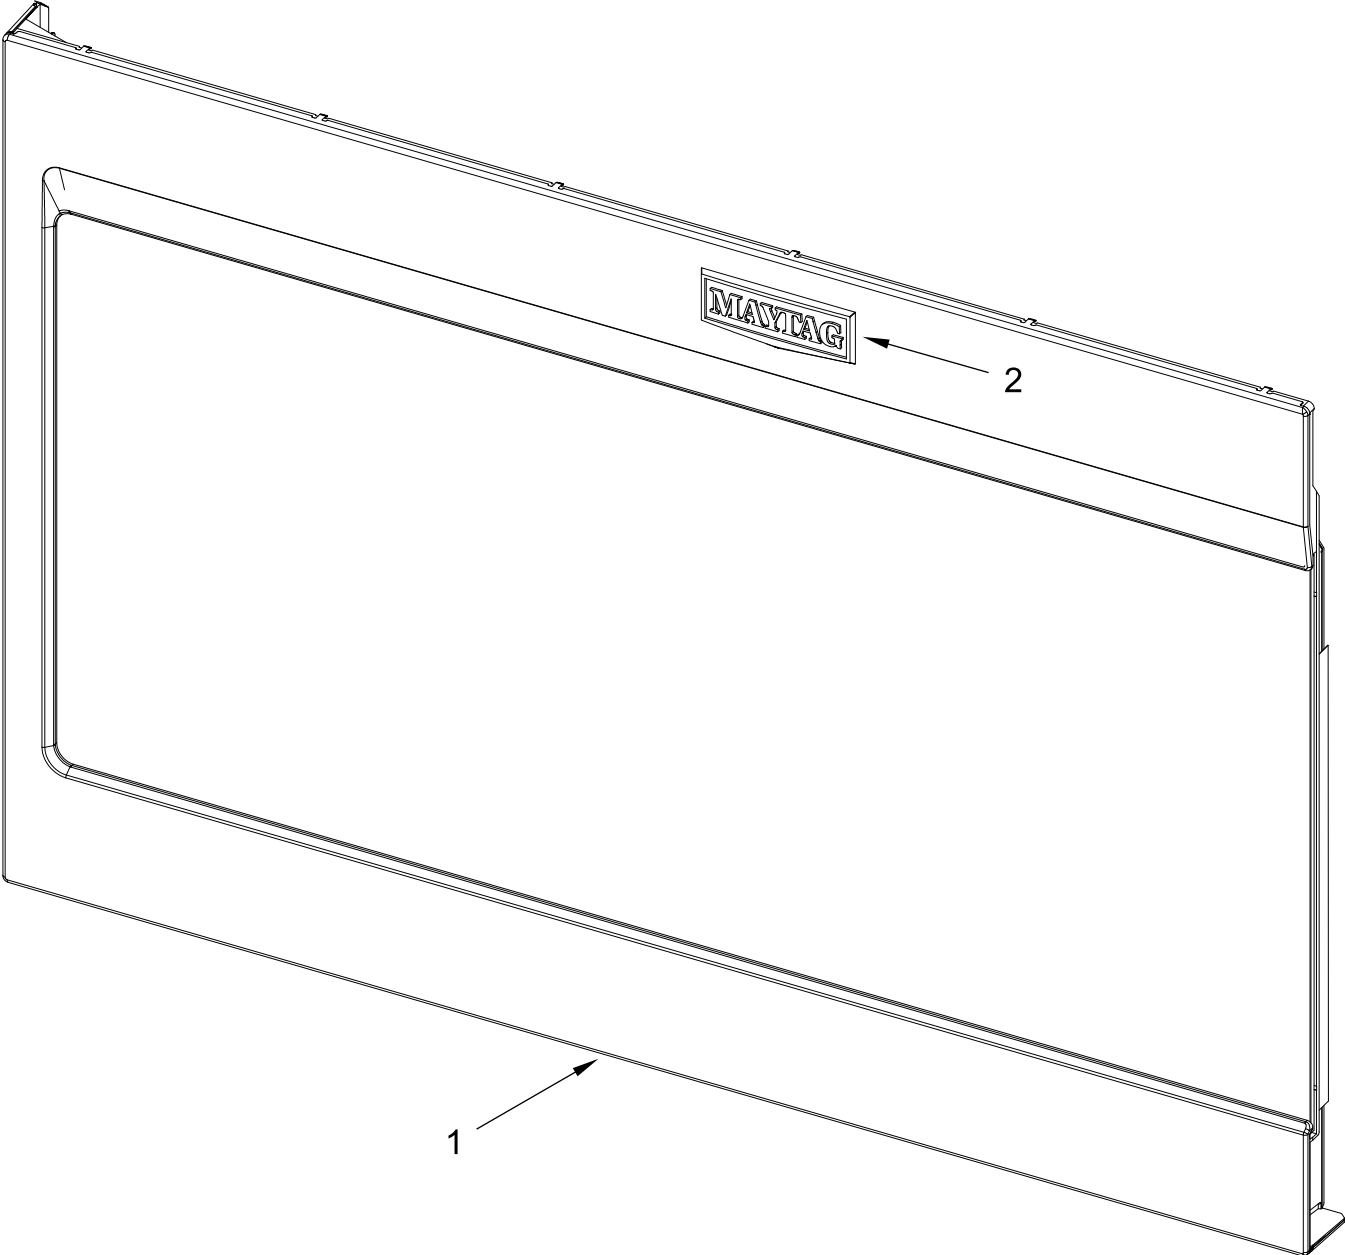

DOOR PARTS

DOOR PARTS

<u>Illus.</u> <u>No.</u>	<u>Part No.</u>	<u>Description</u>
1	W11684007	Assembly, Complete Door
2	W11628148	Badge