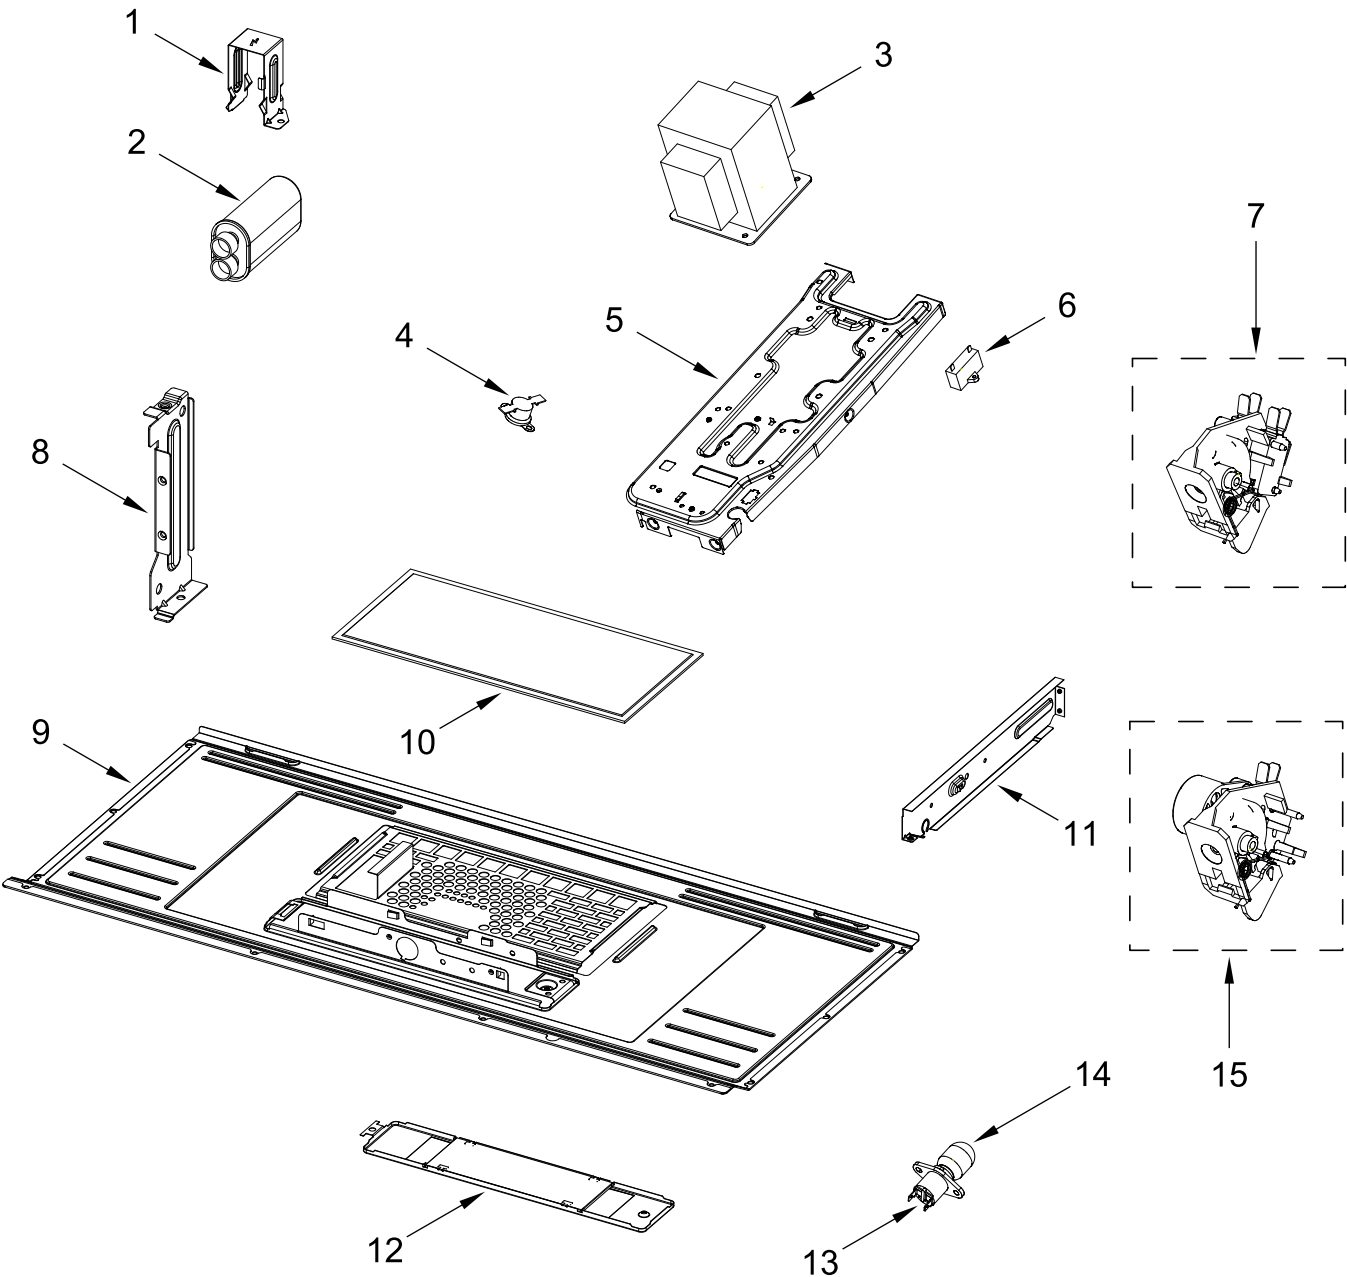

INTERIOR AND VENTILATION PARTS

INTERIOR AND VENTILATION PARTS

<u>Illus.</u> <u>No.</u>	<u>Part No.</u>	<u>Description</u>	<u>Illus.</u> <u>No.</u>	<u>Part No.</u>	<u>Description</u>	<u>Illus.</u> <u>No.</u>	<u>Part No.</u>	<u>Description</u>
1	W10532063	Bracket, Capacitor	6	W11405832	Capacitor, Hood Motor	11	W11295335	Support, NTC
2	W10574736	Capacitor, High Voltage	7	W11684004	Assembly, Upper Interlock (Includes Switches)	12	W11295403	Cover, Lamp
3	W11485075	Transformer, High Voltage	8	W10313275	Bracket, Top Cavity	13	W10210871	Holder, Lamp
4	W11397274	Thermostat, Cavity	9	W11295401	Panel, Bottom	14	W11521888	Lamp, Hood
5	W11520831	Chassis	10	W11268912	Filter, Grease	15	W11684005	Assembly, Lower Interlock (Includes Switches)