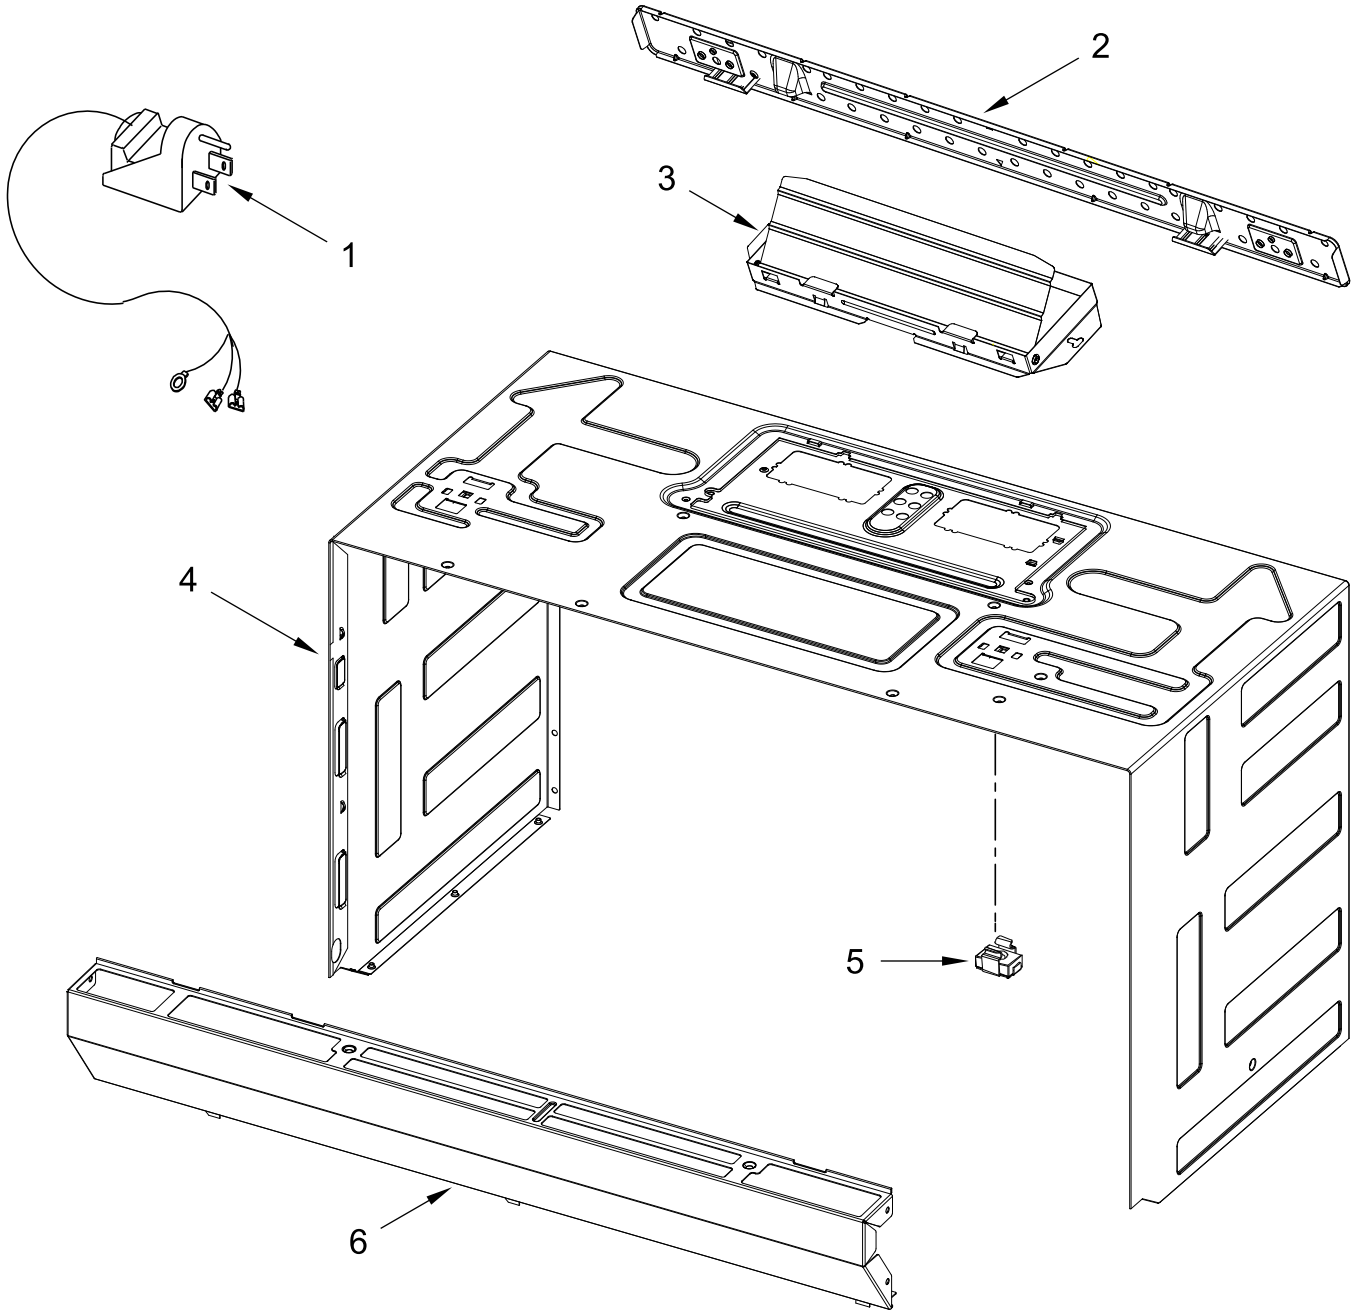

CABINET AND INSTALLATION PARTS

CABINET AND INSTALLATION PARTS

<u>Illus.</u> <u>No.</u>	<u>Part No.</u>	<u>Description</u>	<u>Illus.</u> <u>No.</u>	<u>Part No.</u>	<u>Description</u>
1	W10654511	Cord, Power	6		Grille, Vent
2	W11025649	Plate, Mounting		W10845643	Black
3	W10748710	Damper			MISCELLANEOUS
4		Case, Outer			PARTS
	W11446916	Black		W10821385	Hardware, Installation
5	W11398933	Assembly, Mounting Nut		W11383533	Harness, Main
				W11301790	Harness, Magnetron to High Voltage Transformer