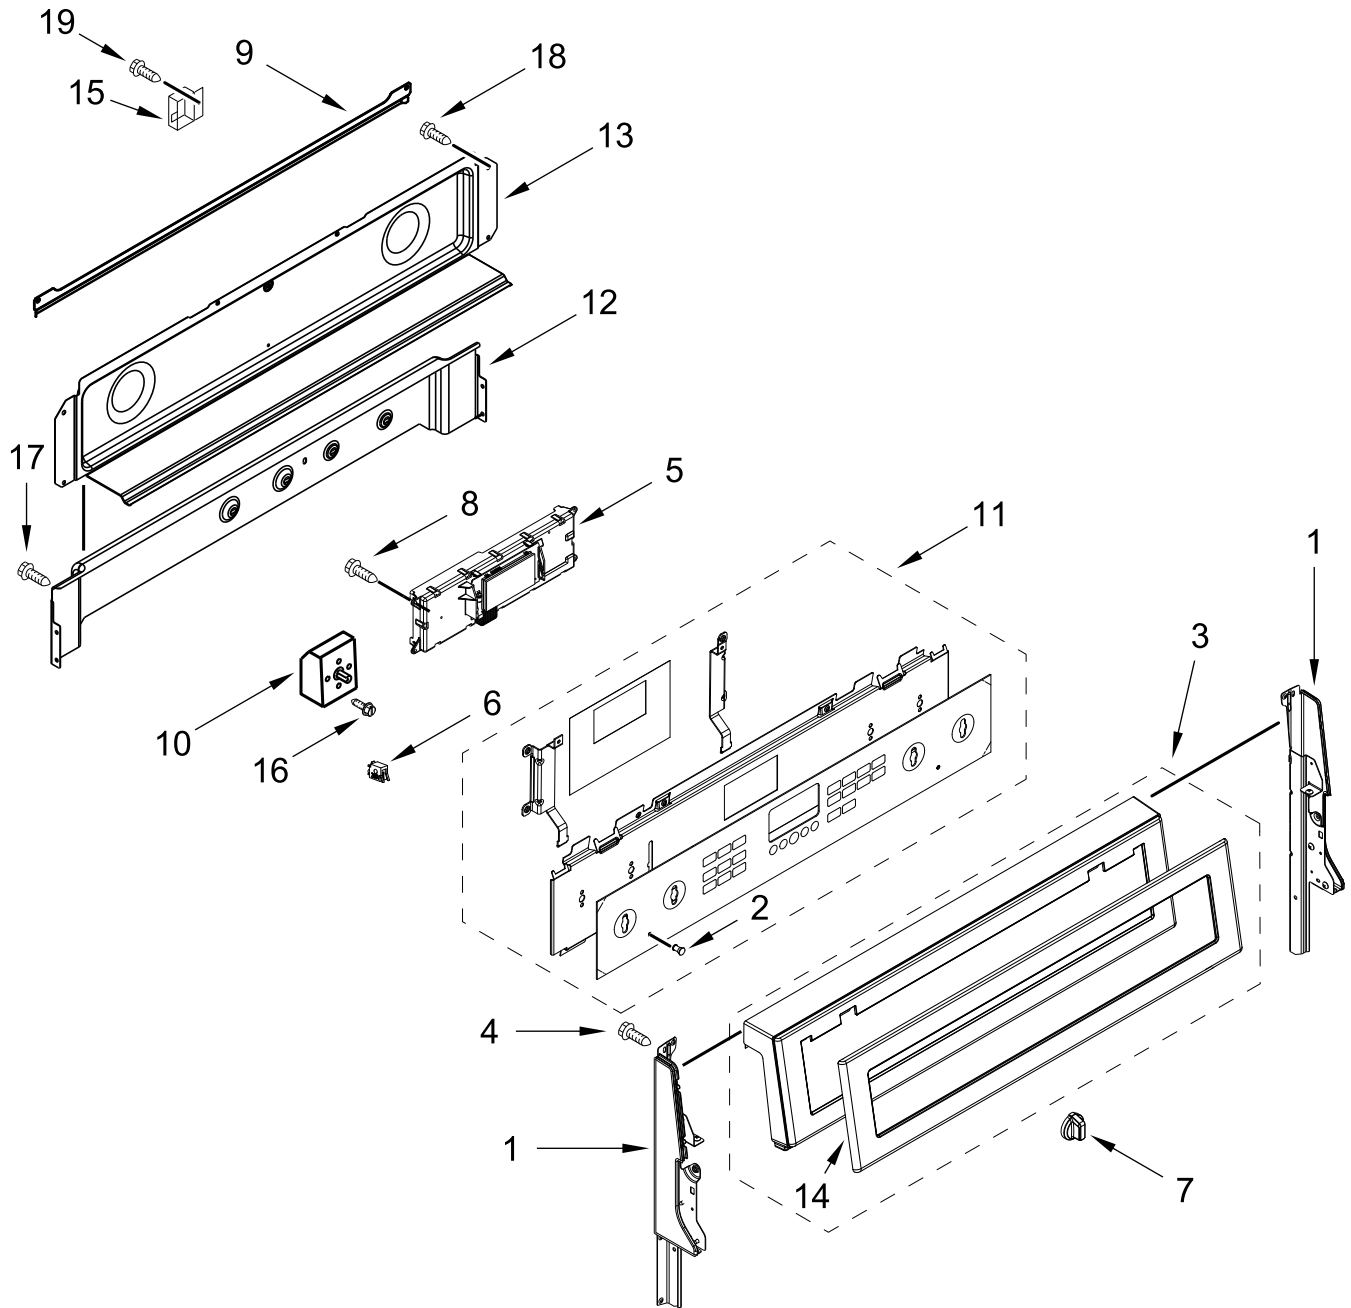

**30" DOUBLE OVEN ELECTRIC RANGE
(Fingerprint Resistant)**

MODELS:

MET8800FZ05 (Stainless)

COOKTOP PARTS

COOKTOP PARTS

<u>Illus. No.</u>	<u>Part No.</u>	<u>Description</u>	<u>Illus. No.</u>	<u>Part No.</u>	<u>Description</u>
1		Literature Parts	8	W10225448	Spring, Element
	W11427490	Owner's Manual			FOLLOWING PARTS
	W11430271	Quick Start Guide			NOT ILLUSTRATED
	W11333112	Tech Sheet		W11190468	Harness, Main
2		Cooktop		W11217845	Harness, Infinite Switch (Left)
	W10902186	Black		W11217848	Harness, Infinite Switch (Right)
3	W10248259	Element, Bridge (Left Front & Left Rear)		W11190467	Harness, Cooktop
4	W10799048	Element, Warm Zone (Center Rear)		W11172531	Harness, Sensor & Locks
5	W10251108	Element (3200W) (Right Front)		W11172428	Harness, EOL (DOFSR)
6	8273994	Element (1200W) (Right Rear)		7101P027-60	Screw, Ground
7	W10260946	Panel, Element Support		8019P013-60	Clip, Wire Lock
				7401P157-60	Block, Bare Wire Adapter

CONTROL PANEL PARTS

CONTROL PANEL PARTS

<u>Illus.</u> <u>No.</u>	<u>Part No.</u>	<u>Description</u>	<u>Illus.</u> <u>No.</u>	<u>Part No.</u>	<u>Description</u>	<u>Illus.</u> <u>No.</u>	<u>Part No.</u>	<u>Description</u>
1		Support, Backguard	9	W10299338	Shield, Wire Cover	13	W10776098	Cover, Backguard
	W10319109	Black (Left)	10	W10312185	Switch, Infinite (Left Front)	14		Skin, Console (Not Serviced)
	W10319111	Black (Right)		W10843843	Switch, Infinite (Left Rear)	15	8285593	Cover, Connector
2	3196068	Lens, Indicator		W10437094	Switch, Infinite (Right Front)	16	7101P309-60	Screw
3		Assembly, Console		W10578768	Switch, Infinite (Right Rear)	17	9780274	Screw
	W11024861	Stainless	11		Assembly, Membrane (Includes Bracket)	18	7101P426-60	Screw
4	W10241367	Screw		W11527471	Stainless	19	W10292297	Screw
5	W11515092	Control, Maxwell Electric		12	W10278697	Shield, Vent		
6	7407P136-60	Light, Indicator						
7		Knob						
	W10886657	Stainless						
8	7101P434-60	Screw						