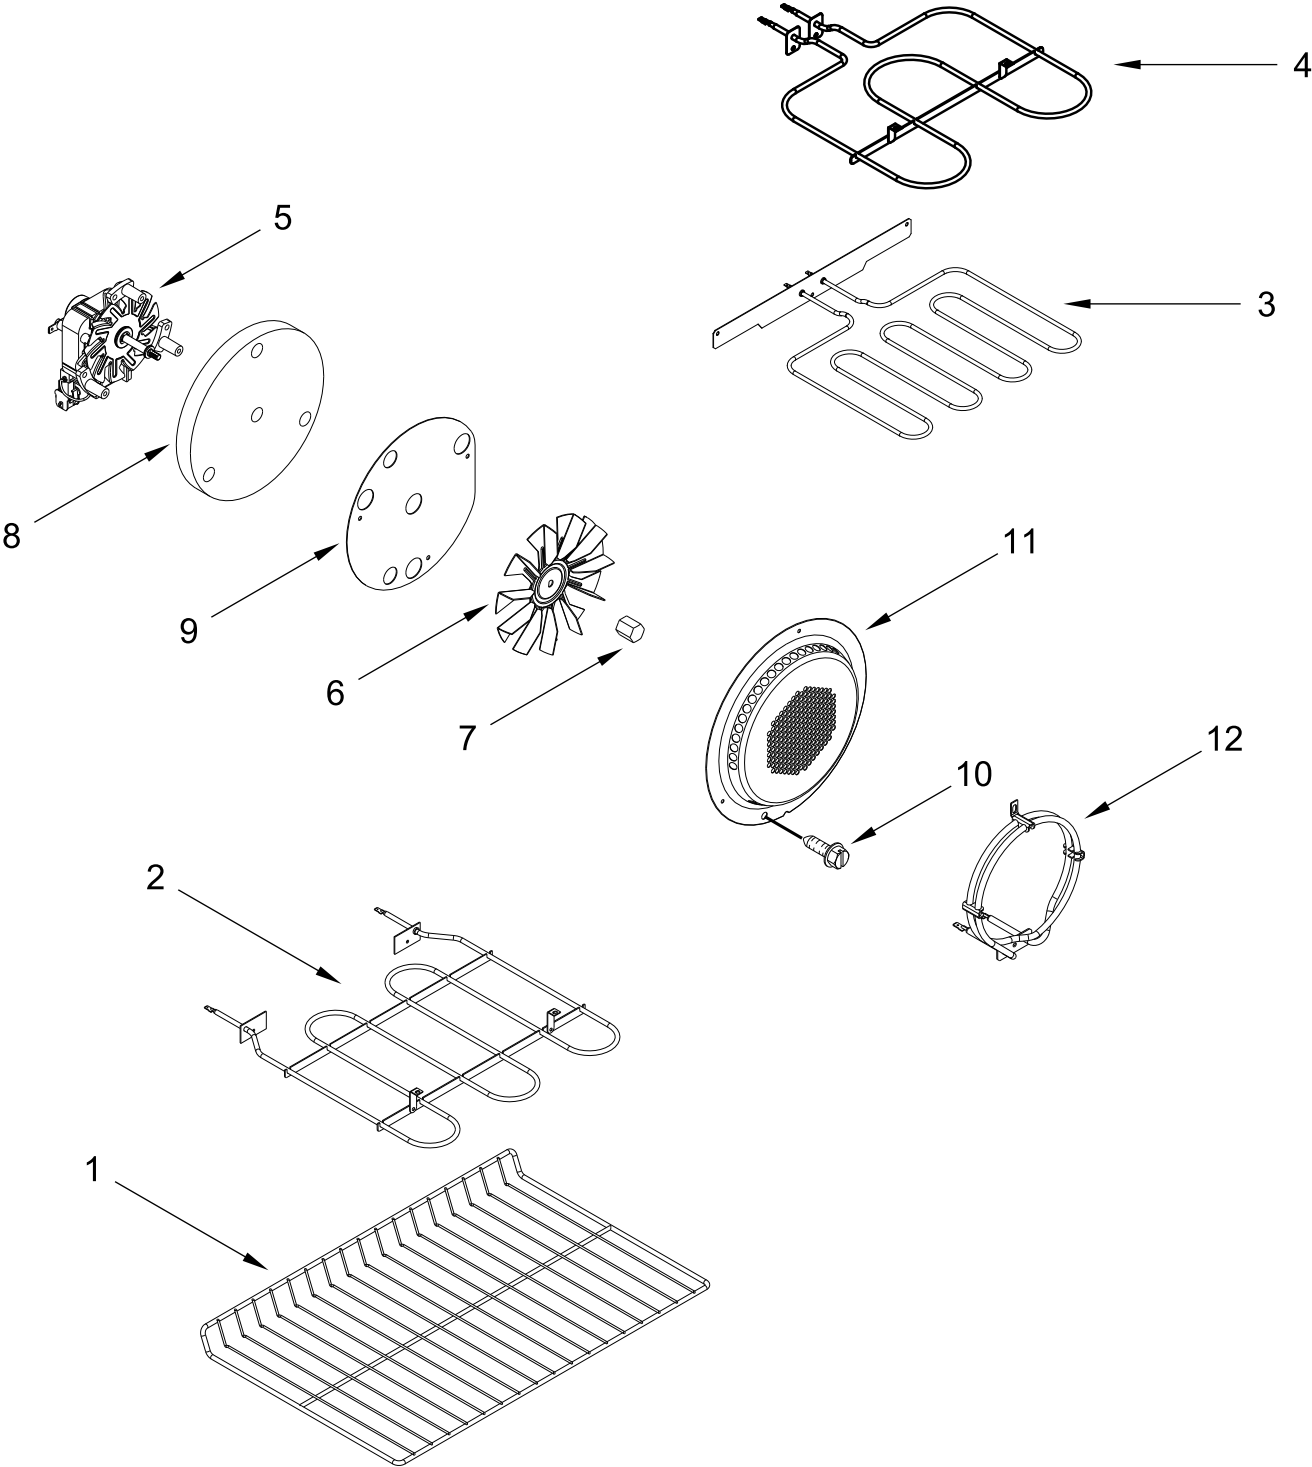

INTERNAL OVEN PARTS

INTERNAL OVEN PARTS

<u>Illus.</u> <u>No.</u>	<u>Part No.</u>	<u>Description</u>	<u>Illus.</u> <u>No.</u>	<u>Part No.</u>	<u>Description</u>	<u>Illus.</u> <u>No.</u>	<u>Part No.</u>	<u>Description</u>
1	W10179152	Rack, Oven	5	W11190725	Motor, Convection	10	W10720084	Screw
2	W10249979	Element, Broil (Lower)	6	W10631503	Blade, Fan	11	4448988	Cover, Fan
3	W11095935	Bake Element (Upper & Lower)	7	W10631504	Nut, Acorn (LH)	12	W10271639	Element, Convection (240VAC)
4	W11095934	Broil Element (Upper)	8	W10274268	Insulation, Convection Motor			
			9	W10339476	Plate, Insulation