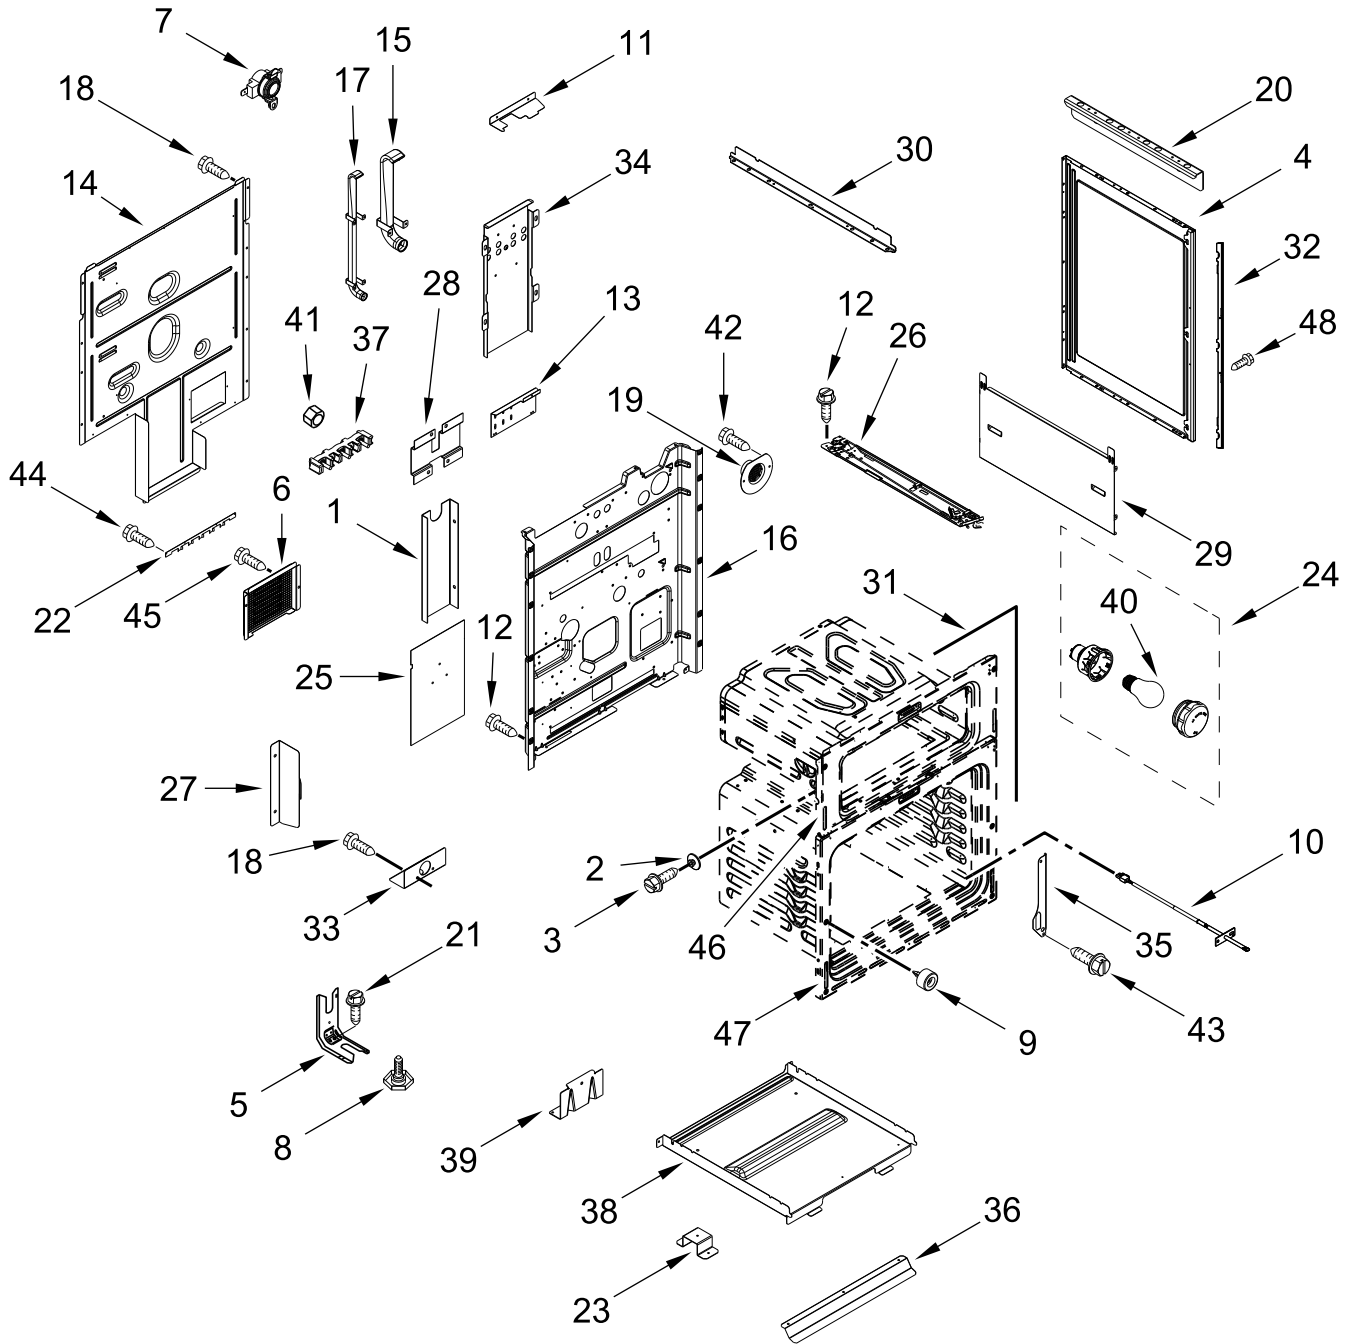

CHASSIS PARTS

CHASSIS PARTS

<u>Illus. No.</u>	<u>Part No.</u>	<u>Description</u>	<u>Illus. No.</u>	<u>Part No.</u>	<u>Description</u>	<u>Illus. No.</u>	<u>Part No.</u>	<u>Description</u>
1	W10332459	Shield, Heat	22	8036P012-60	Shield, Power Cord	38	W10548601	Pan, Element
2	W11479123	Spacer, Side Panel	23	W10260545	Clip, Retaining	39	W10863342	Support, Lower Oven
3	7101P642-60	Screw	24	W11544370	Light Assembly	40	7407P103-60	Bulb, Light
4		Panel, Side	25	W10311987	Shield, Cord (Right)	41	3400029	Nut
	W11477310	Black	26	W10683517	Lock, Rear Mount	42	W10720084	Screw
5	3801F656-51	Bracket, Anti-Tip	27	W10268560	Cover, Wire Lower	43	4449743	Screw
6	W10312612	Cover, Access (Terminal Block)	28	7003P104-60	Insulator, Heat Shield	44	489290	Screw
7	7403P899-60	Switch, High Limit	29	W10538516	Shield, Side Insulation	45	7101P338-60	Screw
8	7101P507-60	Foot, Leveler	30	W10357697	Bracket, Side Panel	46	W11515375	Front, Main (Upper)
9	W10105790	Bumper & Screw	31	W11491754	Gasket, Oven Door	47	W11515372	Front, Main (Lower)
10	7430P044-60	Sensor, Oven			(Upper)	48	3196160	Screw
11	W10268559	Cover, Lower Wire		W11491753	Gasket, Oven Door			INSULATION PARTS NOT ILLUSTRATED
12	7101P426-60	Screw			(Lower)		W10271637	Insulation, Floor
13	W10332449	Shield, Cord	32	W11453994	Bracket, Rubber Barrier		W11462751	Insulation, Wrapper
14	W10261386	Cover, Main Wire					W10322111	Insulation, Back
15	W10337391	Tube, Vent (Upper)	33	W10190166	Bracket, Power Supply		W10204079	Insulation, Middle
16	W10668730	Back, Main	34	W10261388	Bracket, Terminal		W10204085	Insulation, Main Front Strip
17	W10323793	Tube, Vent (Lower)	35	W10410463	Cover, Hinge (Left)		W11463064	Insulation, Hidden Bake Pouch
18	7101P434-60	Screw		W10410461	Cover, Hinge (Right)			
19	W10322408	Adapter, Vent Tube	36	W10253470	Bracket, Retaining			
20	W10319087	Bracket, U Channel	37	W10245259	Block, Terminal			
21	7101P485-60	Screw, Anti-Tip Kit