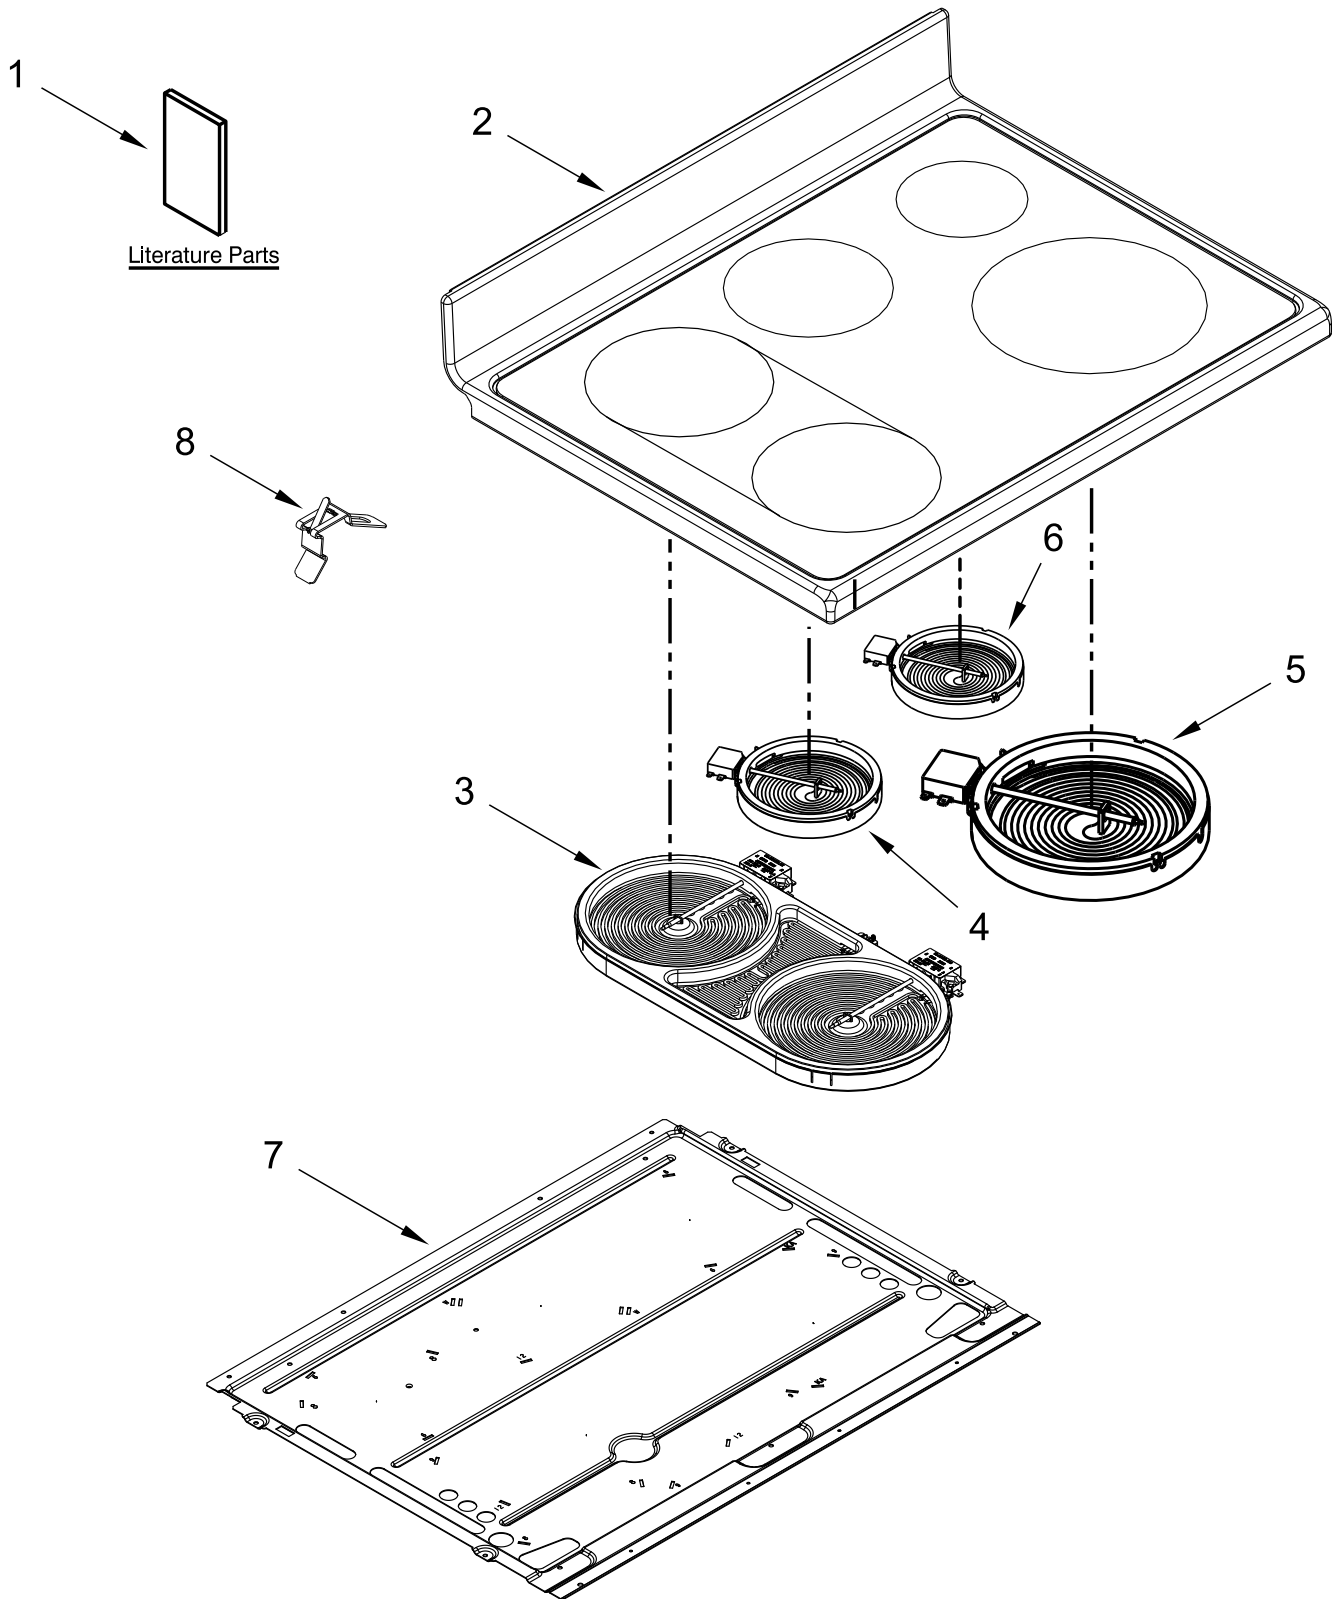

**30" DOUBLE OVEN ELECTRIC RANGE
(Fingerprint Resistant)**

MODELS:

MET8800FZ05 (Stainless)

COOKTOP PARTS

COOKTOP PARTS

<u>Illus. No.</u>	<u>Part No.</u>	<u>Description</u>	<u>Illus. No.</u>	<u>Part No.</u>	<u>Description</u>
1		Literature Parts	8	W10225448	Spring, Element
	W11427490	Owner's Manual			FOLLOWING PARTS
	W11430271	Quick Start Guide			NOT ILLUSTRATED
	W11333112	Tech Sheet		W11190468	Harness, Main
2		Cooktop		W11217845	Harness, Infinite Switch (Left)
	W10902186	Black		W11217848	Harness, Infinite Switch (Right)
3	W10248259	Element, Bridge (Left Front & Left Rear)		W11190467	Harness, Cooktop
4	W10799048	Element, Warm Zone (Center Rear)		W11172531	Harness, Sensor & Locks
5	W10251108	Element (3200W) (Right Front)		W11172428	Harness, EOL (DOFSR)
6	8273994	Element (1200W) (Right Rear)		7101P027-60	Screw, Ground
7	W10260946	Panel, Element Support		8019P013-60	Clip, Wire Lock
				7401P157-60	Block, Bare Wire Adapter

CONTROL PANEL PARTS

CONTROL PANEL PARTS

<u>Illus.</u> <u>No.</u>	<u>Part No.</u>	<u>Description</u>	<u>Illus.</u> <u>No.</u>	<u>Part No.</u>	<u>Description</u>	<u>Illus.</u> <u>No.</u>	<u>Part No.</u>	<u>Description</u>
1		Support, Backguard	9	W10299338	Shield, Wire Cover	13	W10776098	Cover, Backguard
	W10319109	Black (Left)	10	W10312185	Switch, Infinite (Left Front)	14		Skin, Console (Not Serviced)
	W10319111	Black (Right)		W10843843	Switch, Infinite (Left Rear)	15	8285593	Cover, Connector
2	3196068	Lens, Indicator		W10437094	Switch, Infinite (Right Front)	16	7101P309-60	Screw
3		Assembly, Console		W10578768	Switch, Infinite (Right Rear)	17	9780274	Screw
	W11024861	Stainless	11		Assembly, Membrane (Includes Bracket)	18	7101P426-60	Screw
4	W10241367	Screw		W11527471	Stainless	19	W10292297	Screw
5	W11515092	Control, Maxwell Electric		12	W10278697	Shield, Vent		
6	7407P136-60	Light, Indicator						
7		Knob						
	W10886657	Stainless						
8	7101P434-60	Screw						