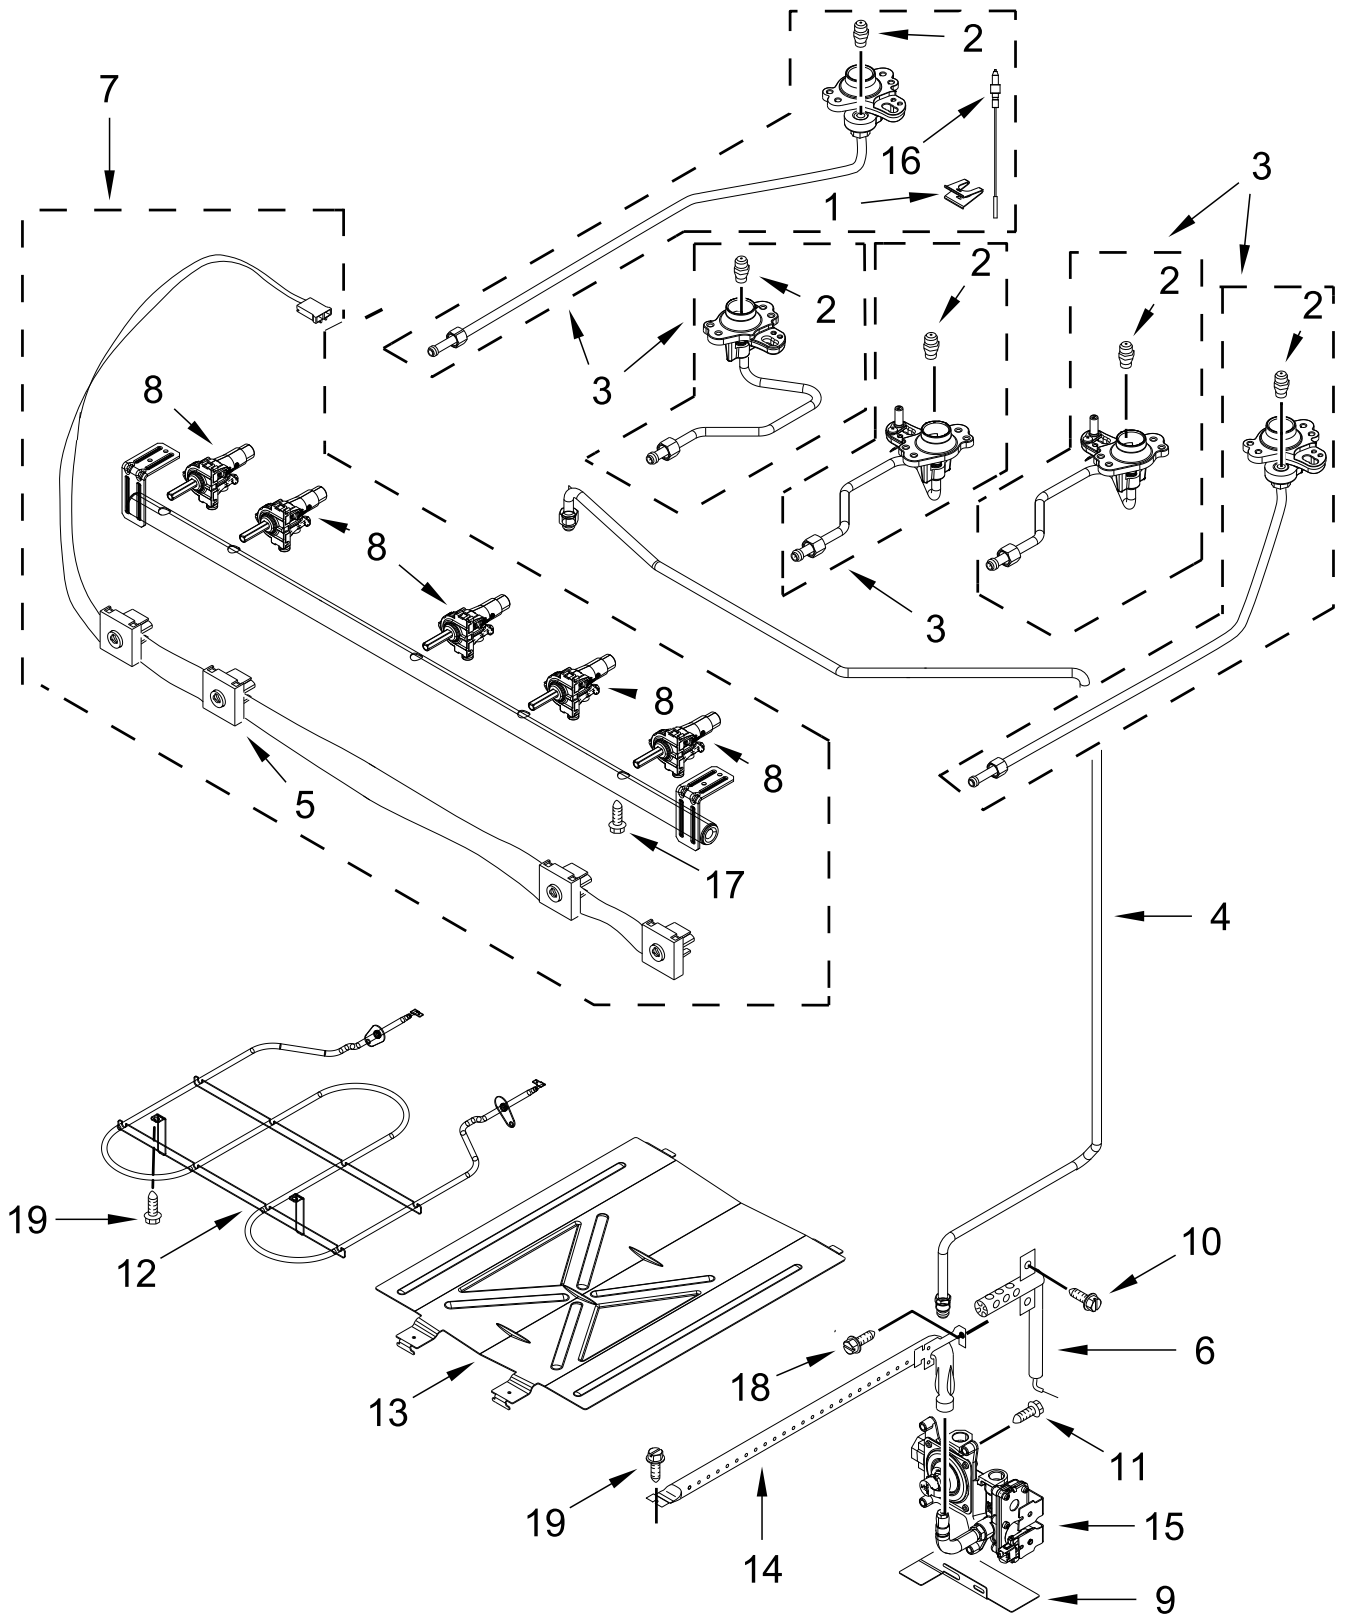

MANIFOLD PARTS