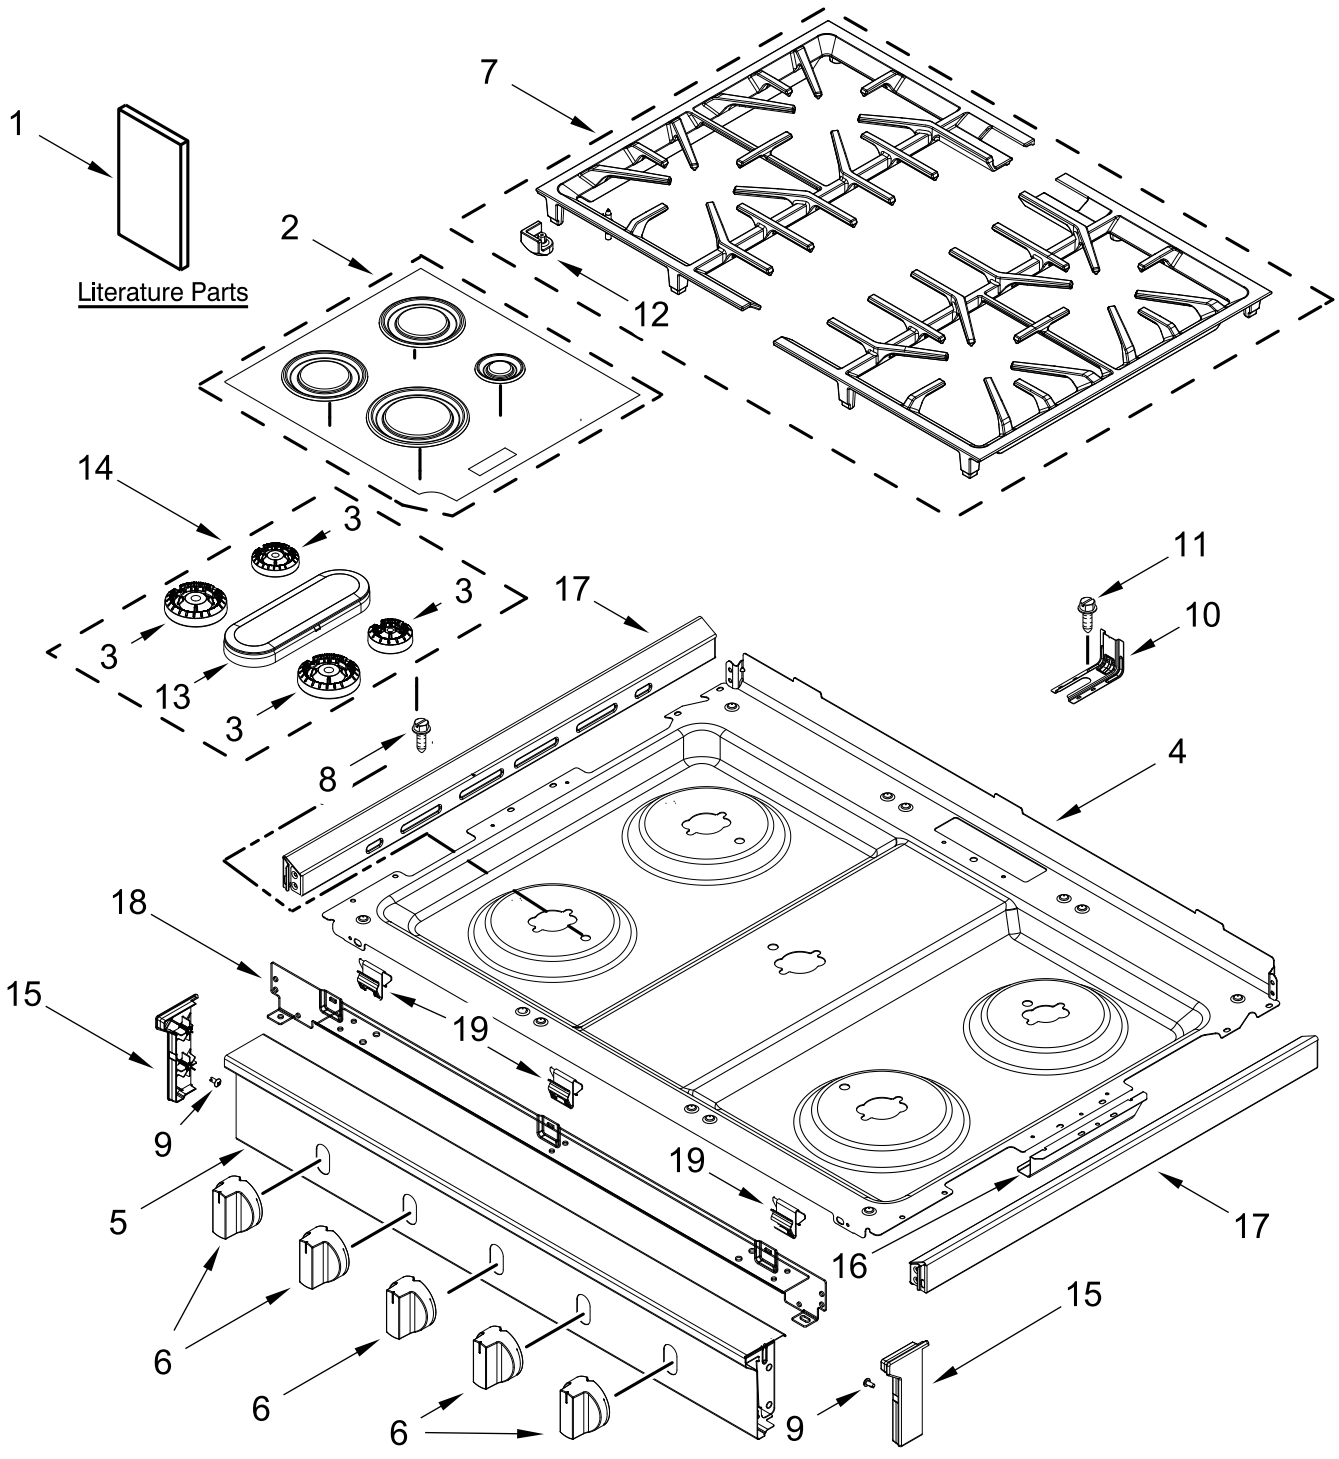

GAS RANGE

MODELS:

MFGS6030RB0 (Black)
MFGS6030RW0 (White)

COOKTOP PARTS

COOKTOP PARTS

<u>Illus. No.</u>	<u>Part No.</u>	<u>Description</u>	<u>Illus. No.</u>	<u>Part No.</u>	<u>Description</u>	<u>Illus. No.</u>	<u>Part No.</u>	<u>Description</u>
1		Literature Parts	6		Knob, Control	16	W11366598	Bracket, Spark Module
	W11641830	Quick Start Guide		W11584000	Stainless	17	W11736695	Cooktop, Frame
	W11642080	Owners Manual	7		Grate Kit	18		Bracket, Front Cooktop
	W11639172	Tech Sheet		W11601432	Black (Set of 2)		W11736687	Black
2		Burner Cap Kit	8	W10673618	Screw	19	W11637551	Spring, Clip
	W11636608	Black (Set of 4)	9	9780274	Screw			FOLLOWING PARTS NOT ILLUSTRATED
3	W11352019	Spreader, Flame (Left Front and Right Rear)	10	W11379945	Bracket, Anti-Tip		W11374168	Harness, Main
	W11352021	Spreader, Flame (Left Rear)	11	7101P485-60	Screw, Anti-Tip Kit		3196173	Screw
	W11352018	Spreader, Flame (Right Front)	12	W11672010	Grate, Bumper		W11448086	Harness, Bake and Broil
4		Cooktop	13	W11357363	Oval Burner Assembly		3196520	Clip, Wire
	W11279786	Black	14	W11635708	Burner Kit		313438	Clip, Harness
5		Panel, Manifold	15		Panel, Manifold End Cap		3196896	Clip, Wire
	W11412237	Black		W11402711	Black (Left)			
	W11412238	White		W11402710	Black (Right)			
				W11402708	White (Left)			
				W11402707	White (Right)			