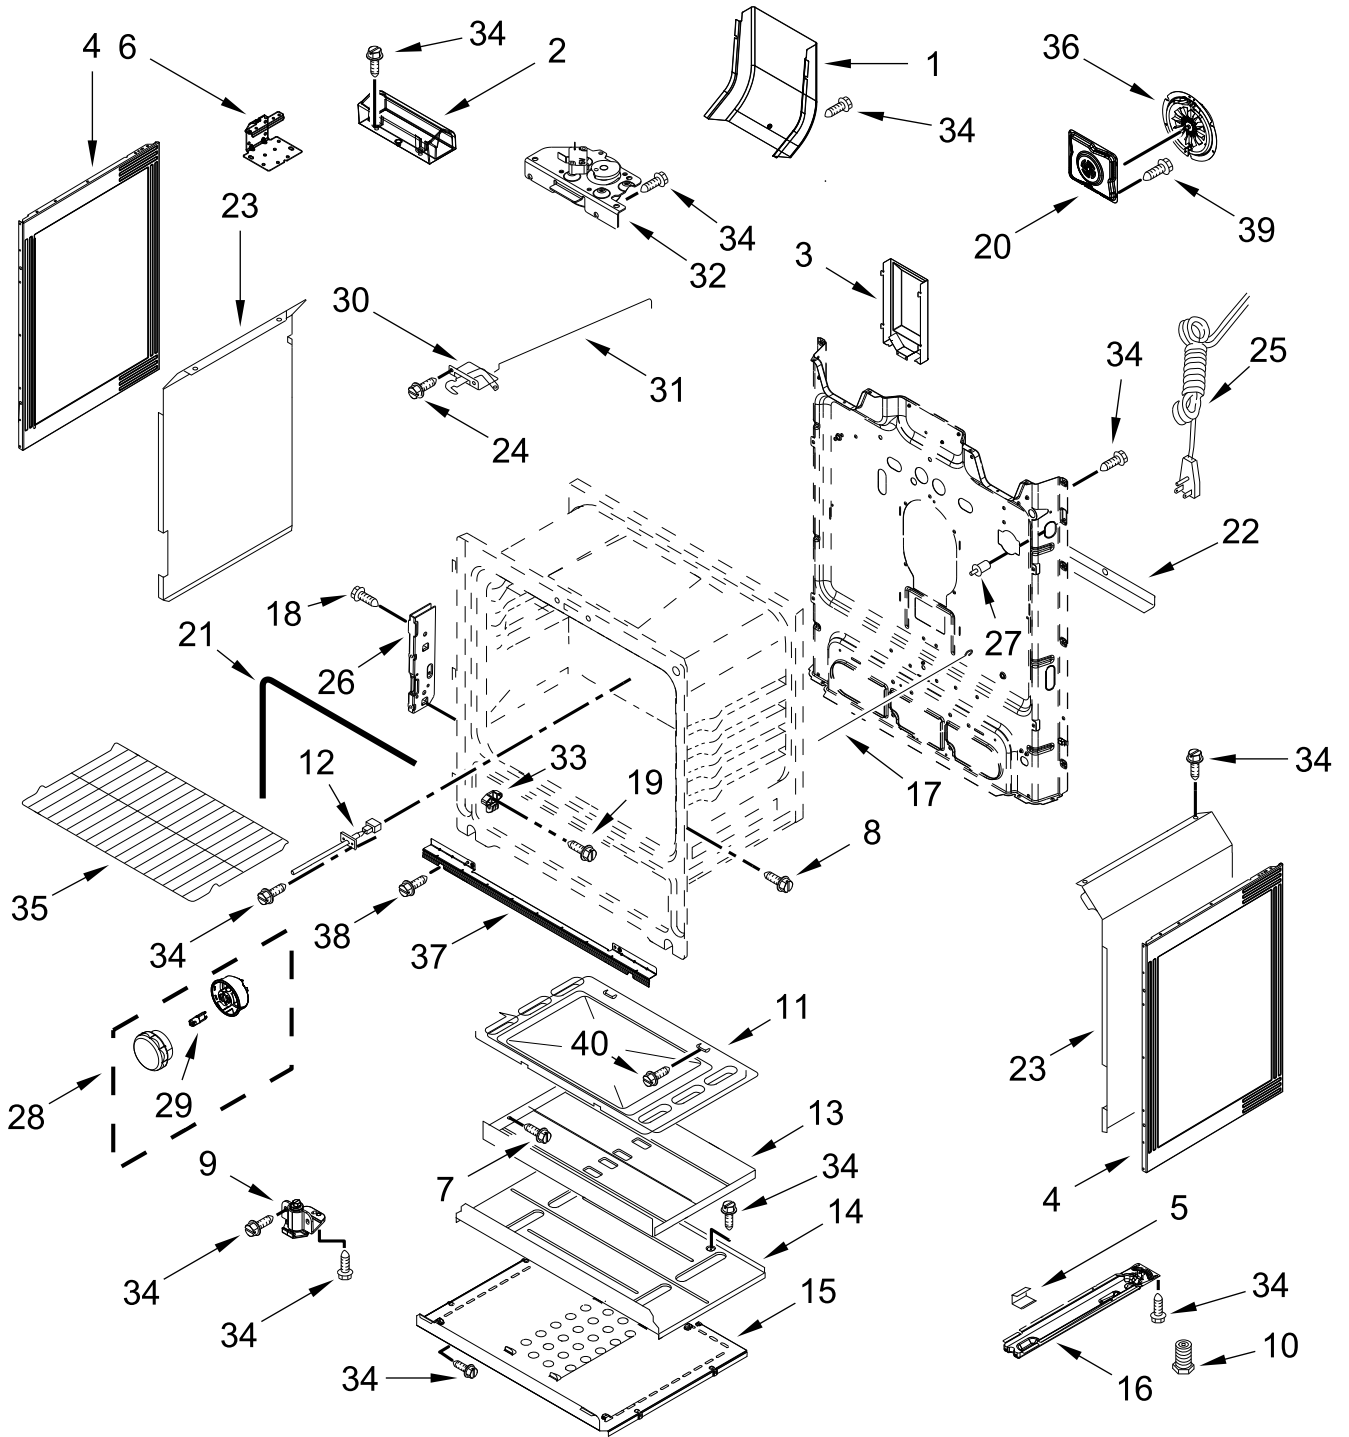

CHASSIS PARTS

CHASSIS PARTS

<u>Illus. No.</u>	<u>Part No.</u>	<u>Description</u>	<u>Illus. No.</u>	<u>Part No.</u>	<u>Description</u>	<u>Illus. No.</u>	<u>Part No.</u>	<u>Description</u>
1	W11366110	Box, Flue	17	9757239	Rod, Door Switch	33	W10674705	Glide, Drawer Front
2	W11279866	Shield, Flue	18	W10031780	Screw	34	3196178	Screw
3	W10158780	Cover, Rear Fan	19	3400080	Screw	35	W11173792	Rack, Oven
4		Panel, Side	20	W11373155	Cover, Conv Fan	36	W11353930	Fan, Convection
	W11445467	Black	21	W11491751	Seal, Door	37	W11464547	Bracket, Front Frame
	W11445761	White	22	W10435470	Brace, Main Back	38	W10516115	Screw
5	W10137382	Clip, Panel	23	W11379353	Retainer, Insulation (Left)	39	3196169	Screw
6	W11287215	Bracket, Manifold		W11379943	Retainer, Insulation (Right)	40	W10379120	Screw
7	W10362924	Screw						FOLLOWING PARTS NOT ILLUSTRATED
8	3196560	Screw	24	3196560	Screw			
9	W10341186	Front Foot Assembly	25	W11661976	Cord, Power	W10818362		Insulation, Wrap
10	W10058460	Foot, Leveling	26	W10289077	Receiver, Hinge	W11407376		Insulation, Back
11	W11602073	Bottom, Oven	27	W11511828	Switch, Door			
12	W10586204	Sensor	28	W11634772	Light Assembly			
13	8053967	Baffle, Burner Oven	29	W10571723	Bulb, Halogen 40 Watts			
14	8053969	Shield, Heat	30	9761013	Front Door Latch Assembly			
15	W11640074	Shield, Lower	31	W10078370	Rod, Push Latch			
16	W10390008	Base Rail Assembly (Left)	32	W10107820	Rear Door Latch Assembly			
	W10390007	Base Rail Assembly (Right)