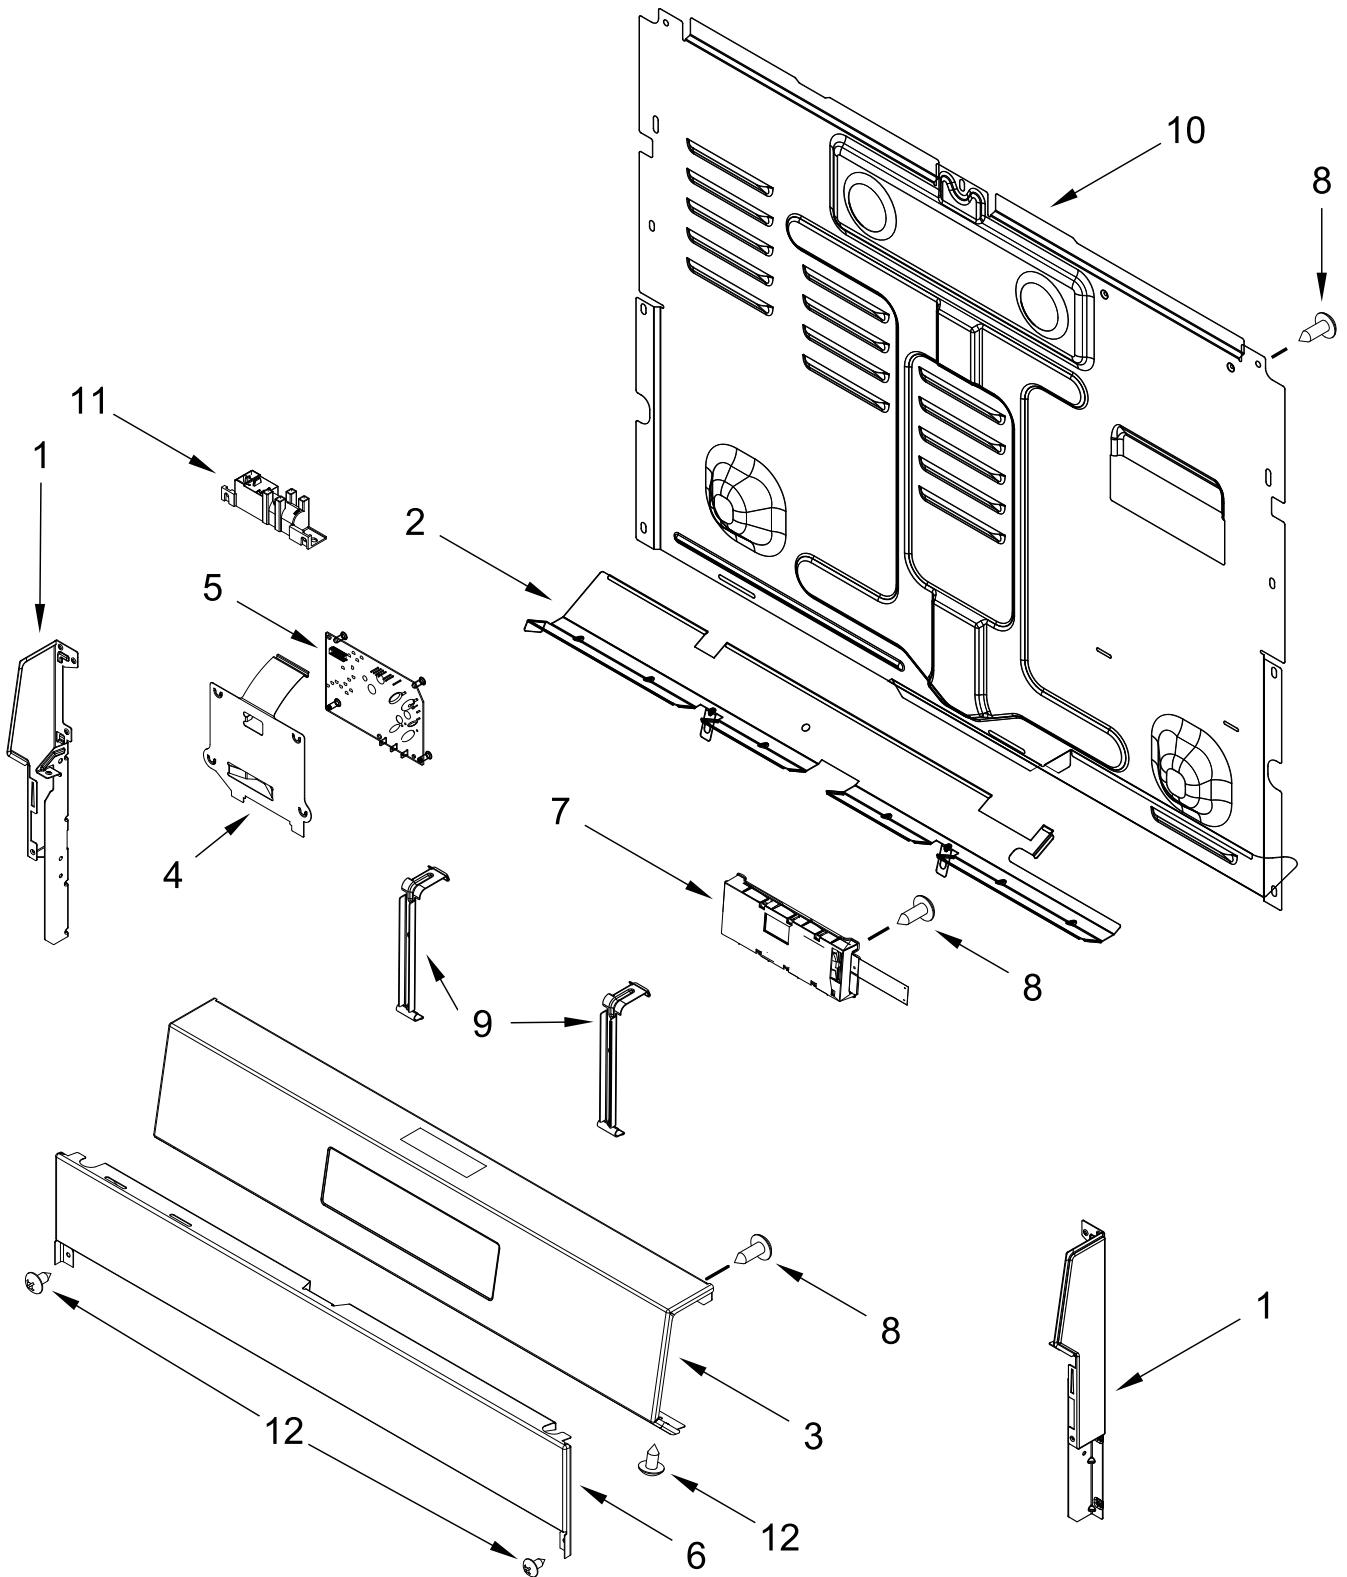

CONTROL PANEL PARTS