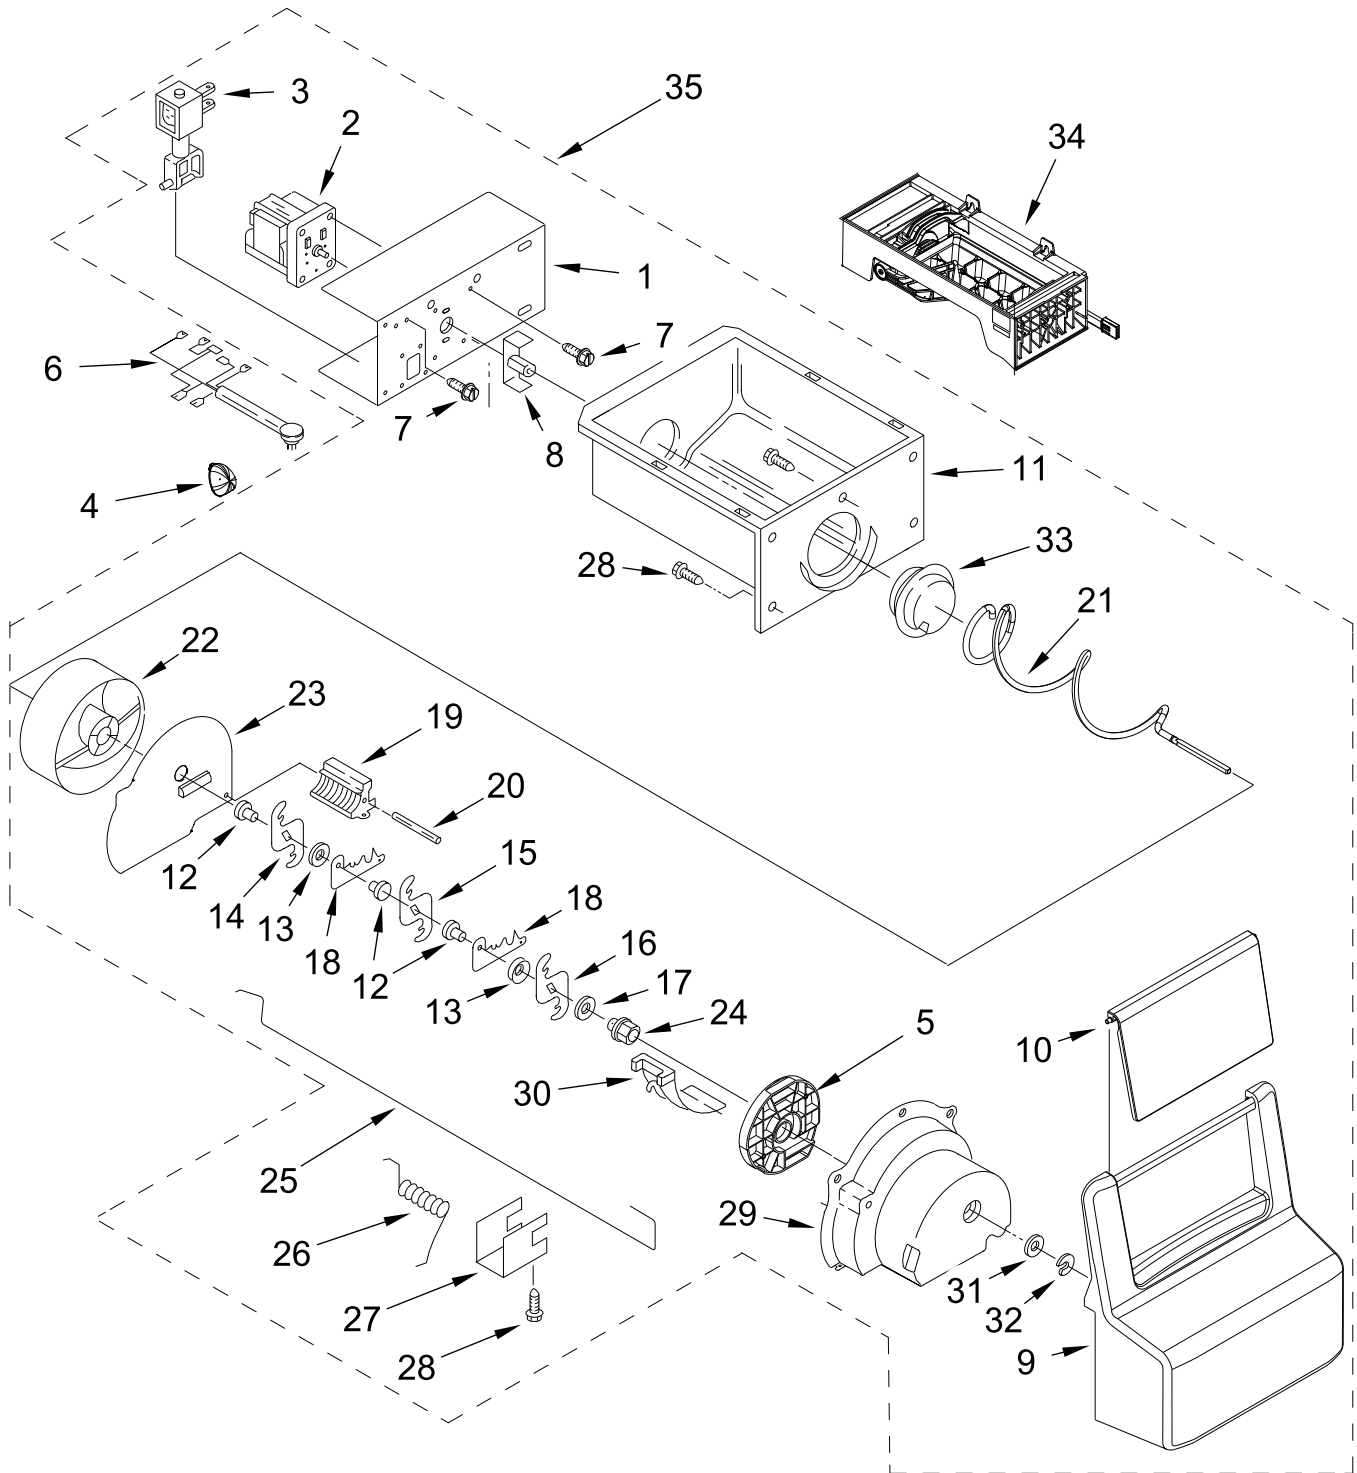

MOTOR AND ICE CONTAINER PARTS

MOTOR AND ICE CONTAINER PARTS

<u>Illus. No.</u>	<u>Part No.</u>	<u>Description</u>	<u>Illus. No.</u>	<u>Part No.</u>	<u>Description</u>	<u>Illus. No.</u>	<u>Part No.</u>	<u>Description</u>
1	W11307589	Bracket, Motor	12	W11032812	Spacer, Step	26	1119020	Spring, Return
2	W10884561	Motor, Dispenser	13	W11032808	Spacer, Flat	27	1119021	Clip, Retainer (Dispenser Rod)
3	2152713	Assembly, Solenoid	14	W10278731	Blade, Rotary A	28	488886	Screw
4	W11549780	Light Module, LED	15	W10278732	Blade, Rotary B	29	W10185018	Housing, Crusher
5	W10138206	Spacer - Crusher Housing	16	W10278733	Blade, Rotary C	30	1119017	Deflector, Ice
6	W11218402	Assembly, Ice Dispenser Wiring	17	489234	Washer, Plain Upper Cam	31	489234	Washer, Plain Upper Cam
7	489399	Screw	18	W10181990	Blade, Fixed	32	489236	Ring, Retainer
8	W10169511	Coupling, Motor	19	W10189708	Block, Blade	33	W10698668	Coupling, Ice Conveyor
9	W11427433	Cover, Ice Container Front	20	489229	Pin, Roll	34	W11633658	Complete Icemaker Assembly
10	W11351746	Ice Door	21	W10295082	Auger	35	W10558423	Ice Container, Complete
11	W10670845	Container, Ice	22	W10698642	Drum			
			23	W10403781	Baffle, Floating			
			24	1119018	Nut, Bearing			
			25	W10838981	Arm, Control