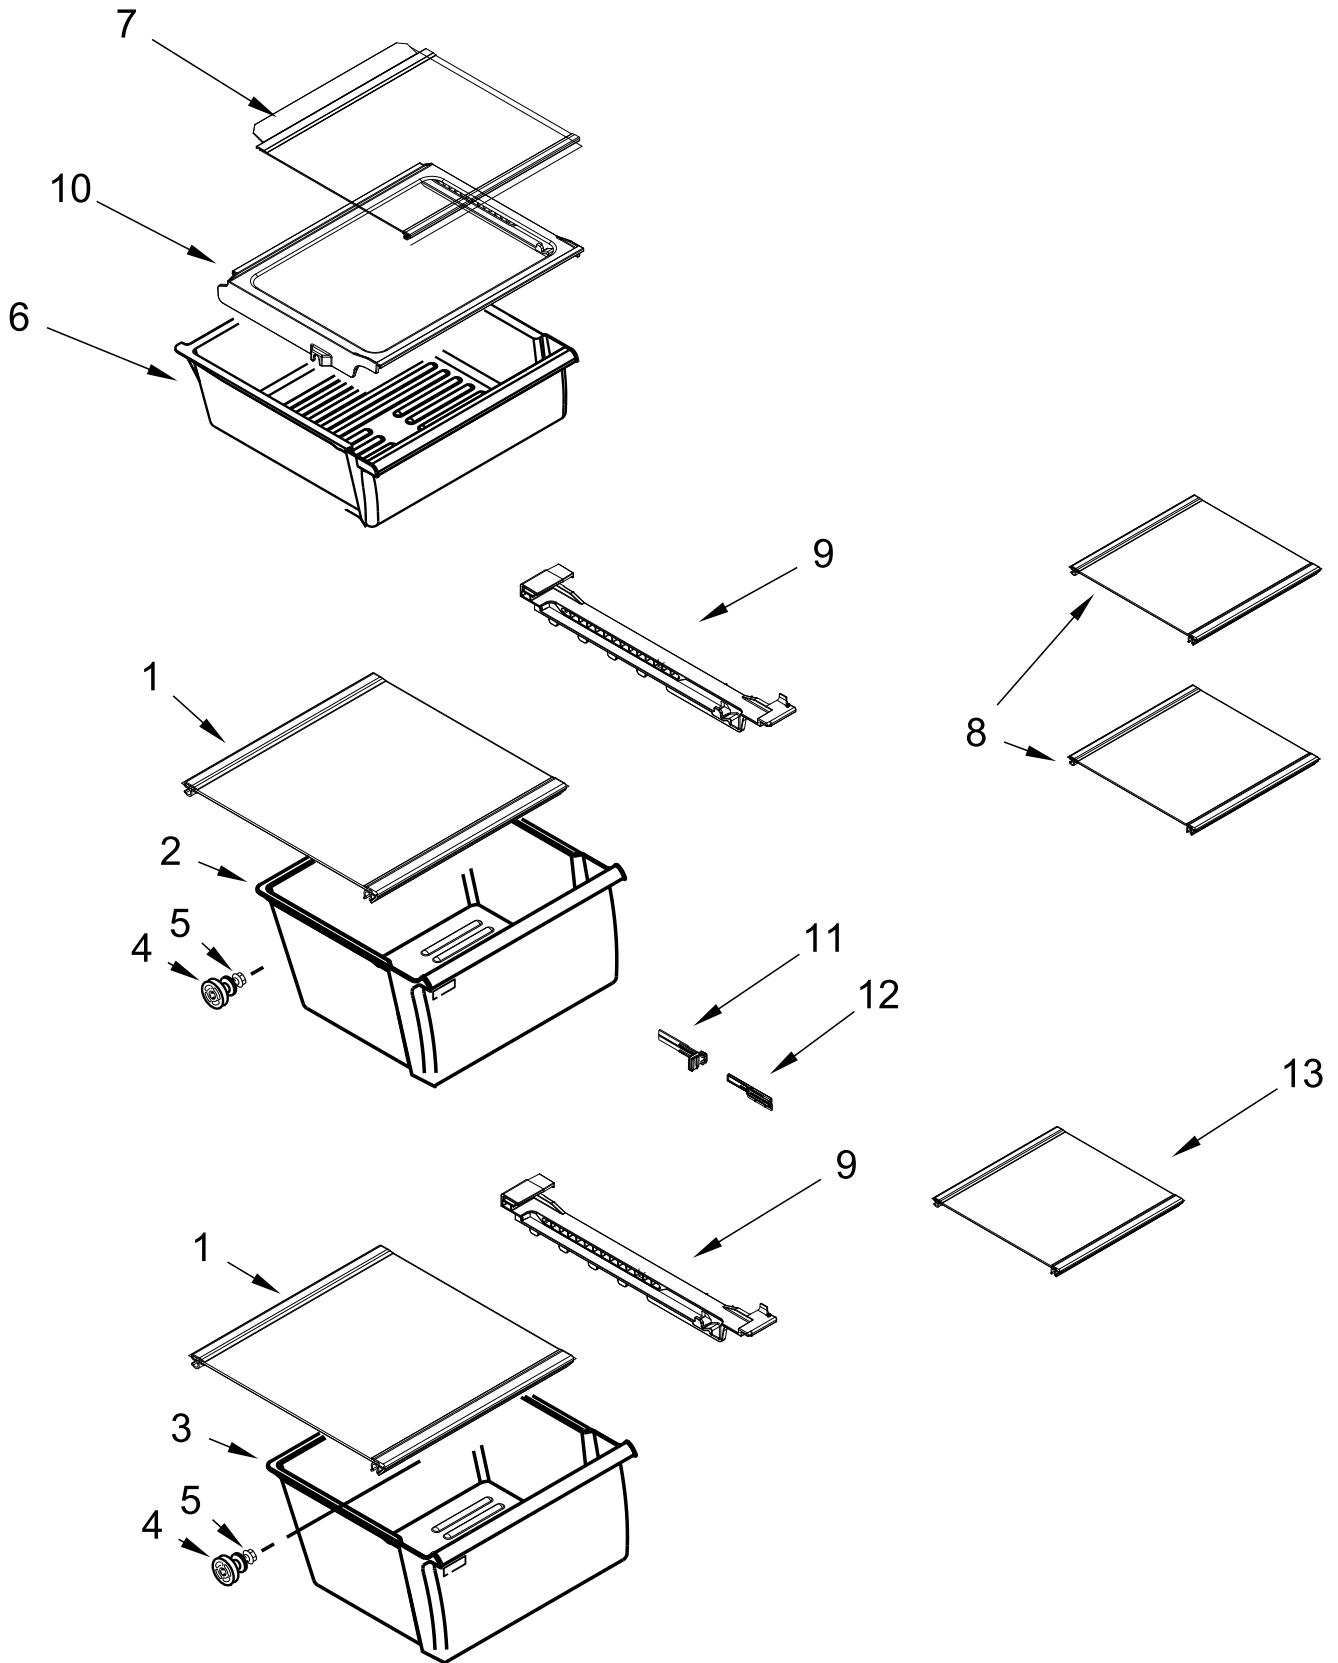

REFRIGERATOR SHELF PARTS

REFRIGERATOR SHELF PARTS

<u>Illus.</u> <u>No.</u>	<u>Part No.</u>	<u>Description</u>	<u>Illus.</u> <u>No.</u>	<u>Part No.</u>	<u>Description</u>	<u>Illus.</u> <u>No.</u>	<u>Part No.</u>	<u>Description</u>
1	W11495083	Assembly, Cover	8	W11135529	Assembly, Shelf	12	W10282880	Housing, Humidity
2	W11046494	Pan, Crisper	9	W11495059	Track, Holder (Left Hand)	13	W11327860	Assembly, Metal Shelf
3	W11046495	Pan, Meat		W11495062	Track, Holder (Right Hand)			
4	W10173126	Assembly, Shelf Stud						
5	W10191954	Screw	10	W10912335	Holder, Snack Pan			
6	W11046493	Pan, Snack	11	W10282883	Slide, Humidity			
7	W11351247	Shelf, Snack