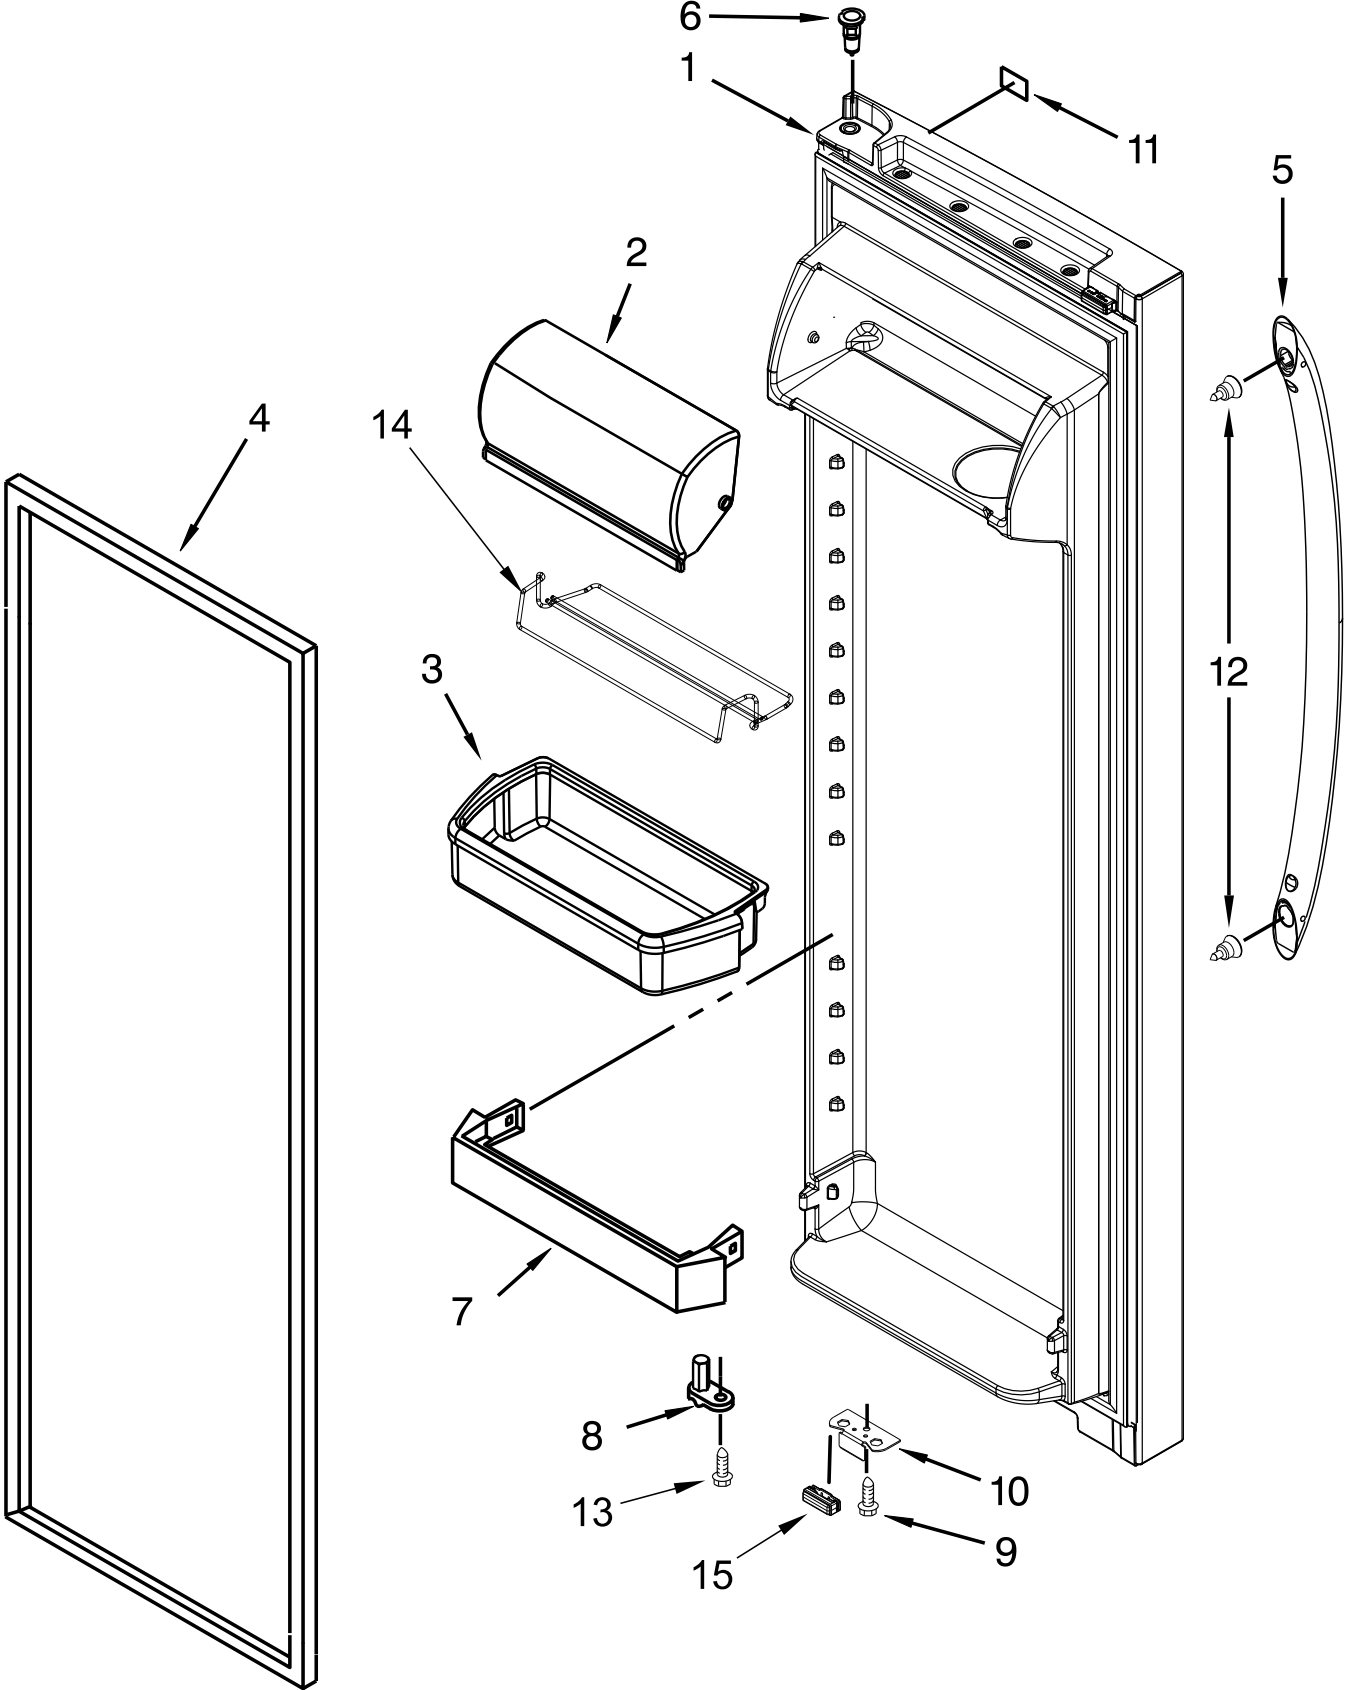

MOTOR AND ICE CONTAINER PARTS

<u>Illus. No.</u>	<u>Part No.</u>	<u>Description</u>	<u>Illus. No.</u>	<u>Part No.</u>	<u>Description</u>	<u>Illus. No.</u>	<u>Part No.</u>	<u>Description</u>
1	W11307589	Bracket, Motor	12	W11032812	Spacer, Step	26	1119020	Spring, Return
2	W10884561	Motor, Dispenser	13	W11032808	Spacer, Flat	27	1119021	Clip, Retainer (Dispenser Rod)
3	2152713	Assembly, Solenoid	14	W10278731	Blade, Rotary A	28	488886	Screw
4	W11549780	Light Module, LED	15	W10278732	Blade, Rotary B	29	W10185018	Housing, Crusher
5	W10138206	Spacer - Crusher Housing	16	W10278733	Blade, Rotary C	30	1119017	Deflector, Ice
6	W11218402	Assembly, Ice Dispenser Wiring	17	489234	Washer, Plain Upper Cam	31	489234	Washer, Plain Upper Cam
7	489399	Screw	18	W10181990	Blade, Fixed	32	489236	Ring, Retainer
8	W10169511	Coupling, Motor	19	W10189708	Block, Blade	33	W10698668	Coupling, Ice Conveyor
9	W11427433	Cover, Ice Container Front	20	489229	Pin, Roll	34	W11633658	Complete Icemaker Assembly
10	W11351746	Ice Door	21	W10295082	Auger	35	W10558423	Ice Container, Complete
11	W10670845	Container, Ice	22	W10698642	Drum			
			23	W10403781	Baffle, Floating			
			24	1119018	Nut, Bearing			
			25	W10838981	Arm, Control			

REFRIGERATOR DOOR PARTS