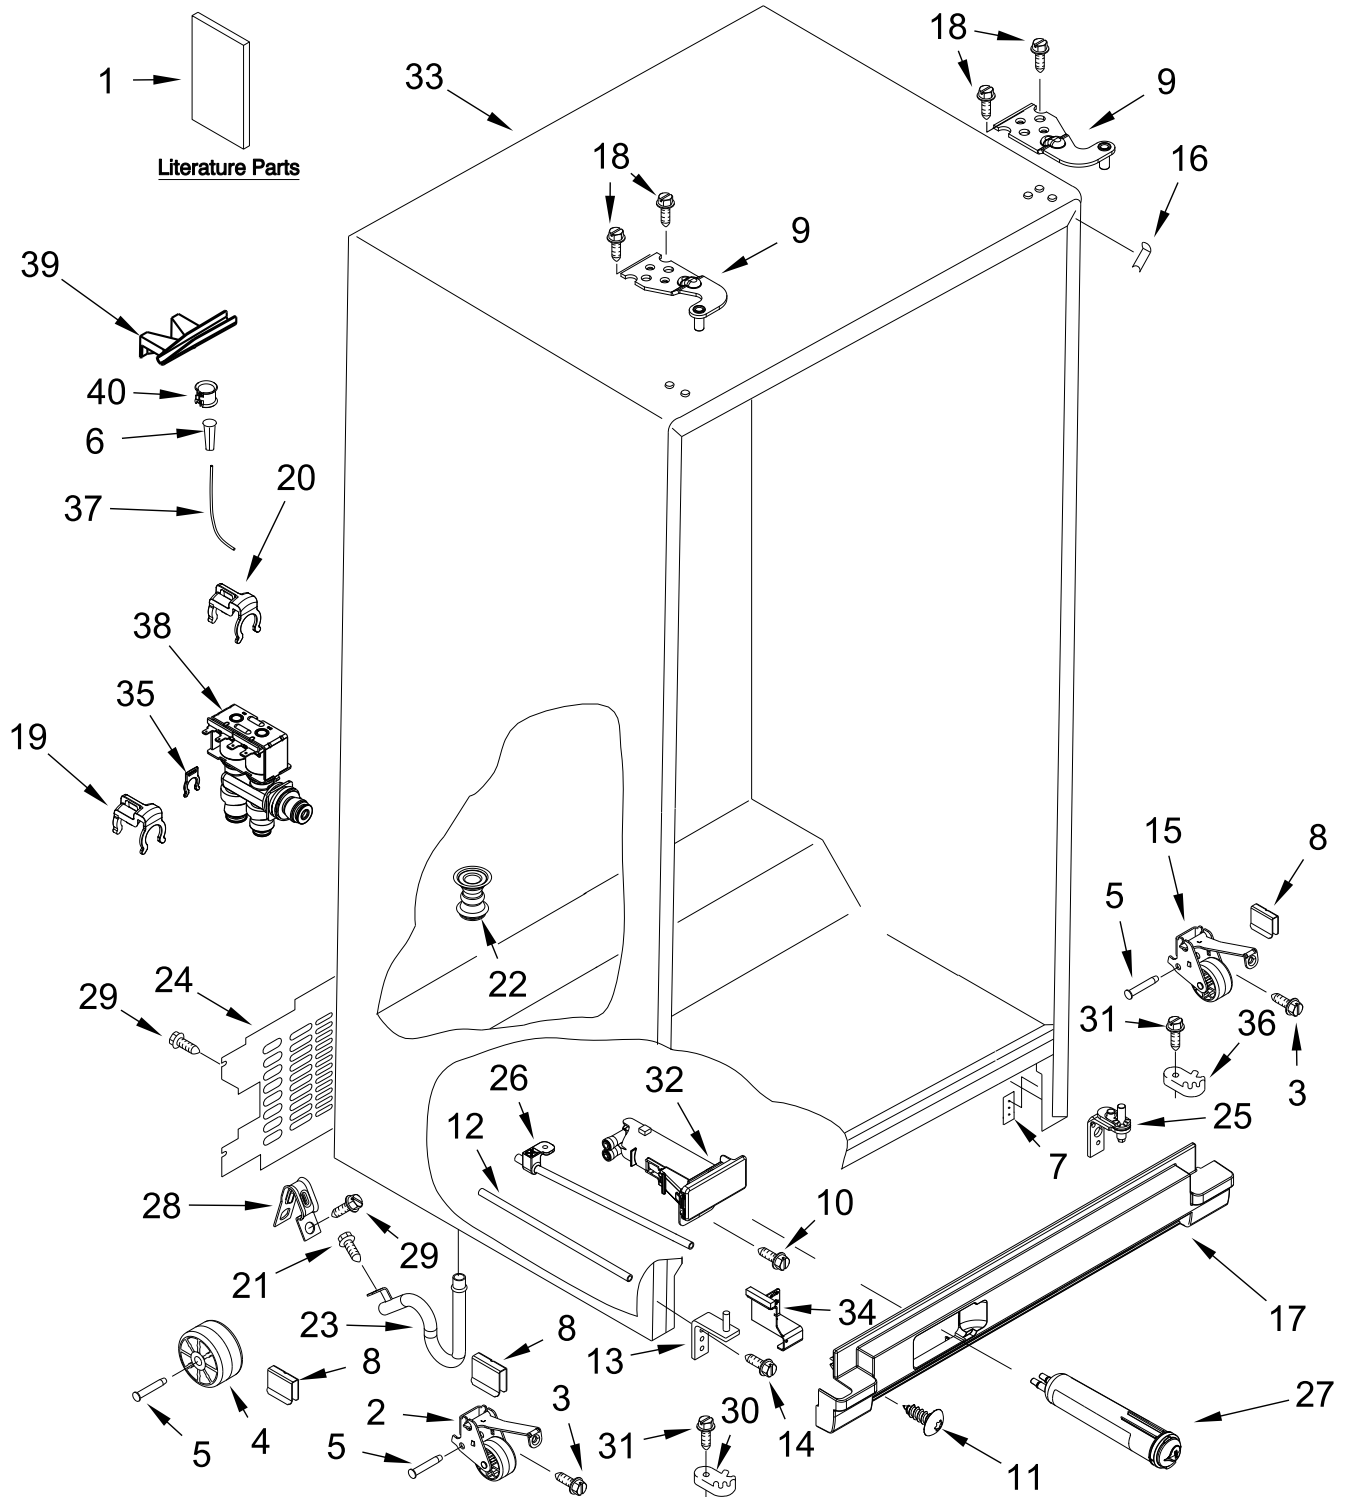

CABINET PARTS

CABINET PARTS

<u>Illus.</u> <u>No.</u>	<u>Part No.</u>	<u>Description</u>	<u>Illus.</u> <u>No.</u>	<u>Part No.</u>	<u>Description</u>	<u>Illus.</u> <u>No.</u>	<u>Part No.</u>	<u>Description</u>
1		Literature Parts	15		Assembly, Roller	30	W11095731	Closer, Door (Freezer)
	W11484052	Use & Care Guide		W10304659	Right Hand	31	W10142234	Screw
	W11668218	Energy Guide	16		Filler, Wrapper	32		Housing, Water Filter
2		Assembly, Roller		W11219642	Grey		W11036338	Grey
	W10304660	Left Hand	17		Grille	33		Cabinet (Not A Servicable Part)
3	2152958	Screw		W11226338	Grey			
4	2150304	Roller	18	W10290781	Screw, Hinge	34	W10897565	Assembly, Bracket
5	2262072	Axle, Roller	19	W11091654	Connector, Double Lock	35	W11175632	Locking Ring (1/4)
6	2181939	Insert, Tube					W11175631	Locking Ring (5/16)
7	W11036715	Plate, Screw (Refrigerator)	20	W11252188	Double Lock Ring	36	W10905504	Closer, Lower Cam Door (Refrigerator)
	W10904380	Plate, Screw (Freezer)	21	489464	Screw	37	W10357076	Tube, Water
8	W11087168	Clip, Roller	22	W11424515	Fitting, Drain	38	W11563296	Assembly, Filter Valve
9		Hinge, Top	23	W11404685	Extension, Drain Fitting	39	W11605929	Chute, Water
	W11167022	Left Hand	24	W11613261	Assembly, Cover	40	W10329003	Clamp, Tube
	W11167023	Right Hand	25	W11097327	Assembly, Bottom Hinge (Refrigerator - Also includes Door Cam)			
10	489500	Screw	26	W10900449	Tube, Filter Inlet			
11	W10308489	Screw (Grey)	27	W10735398	Filter, Water			
12	W10900447	Tube, Filter Outlet	28	W11242280	Clamp, Power Cord			
13	W11093938	Assembly, Bottom Hinge (Freezer)	29	W10141645	Screw			
14	3400113	Screw