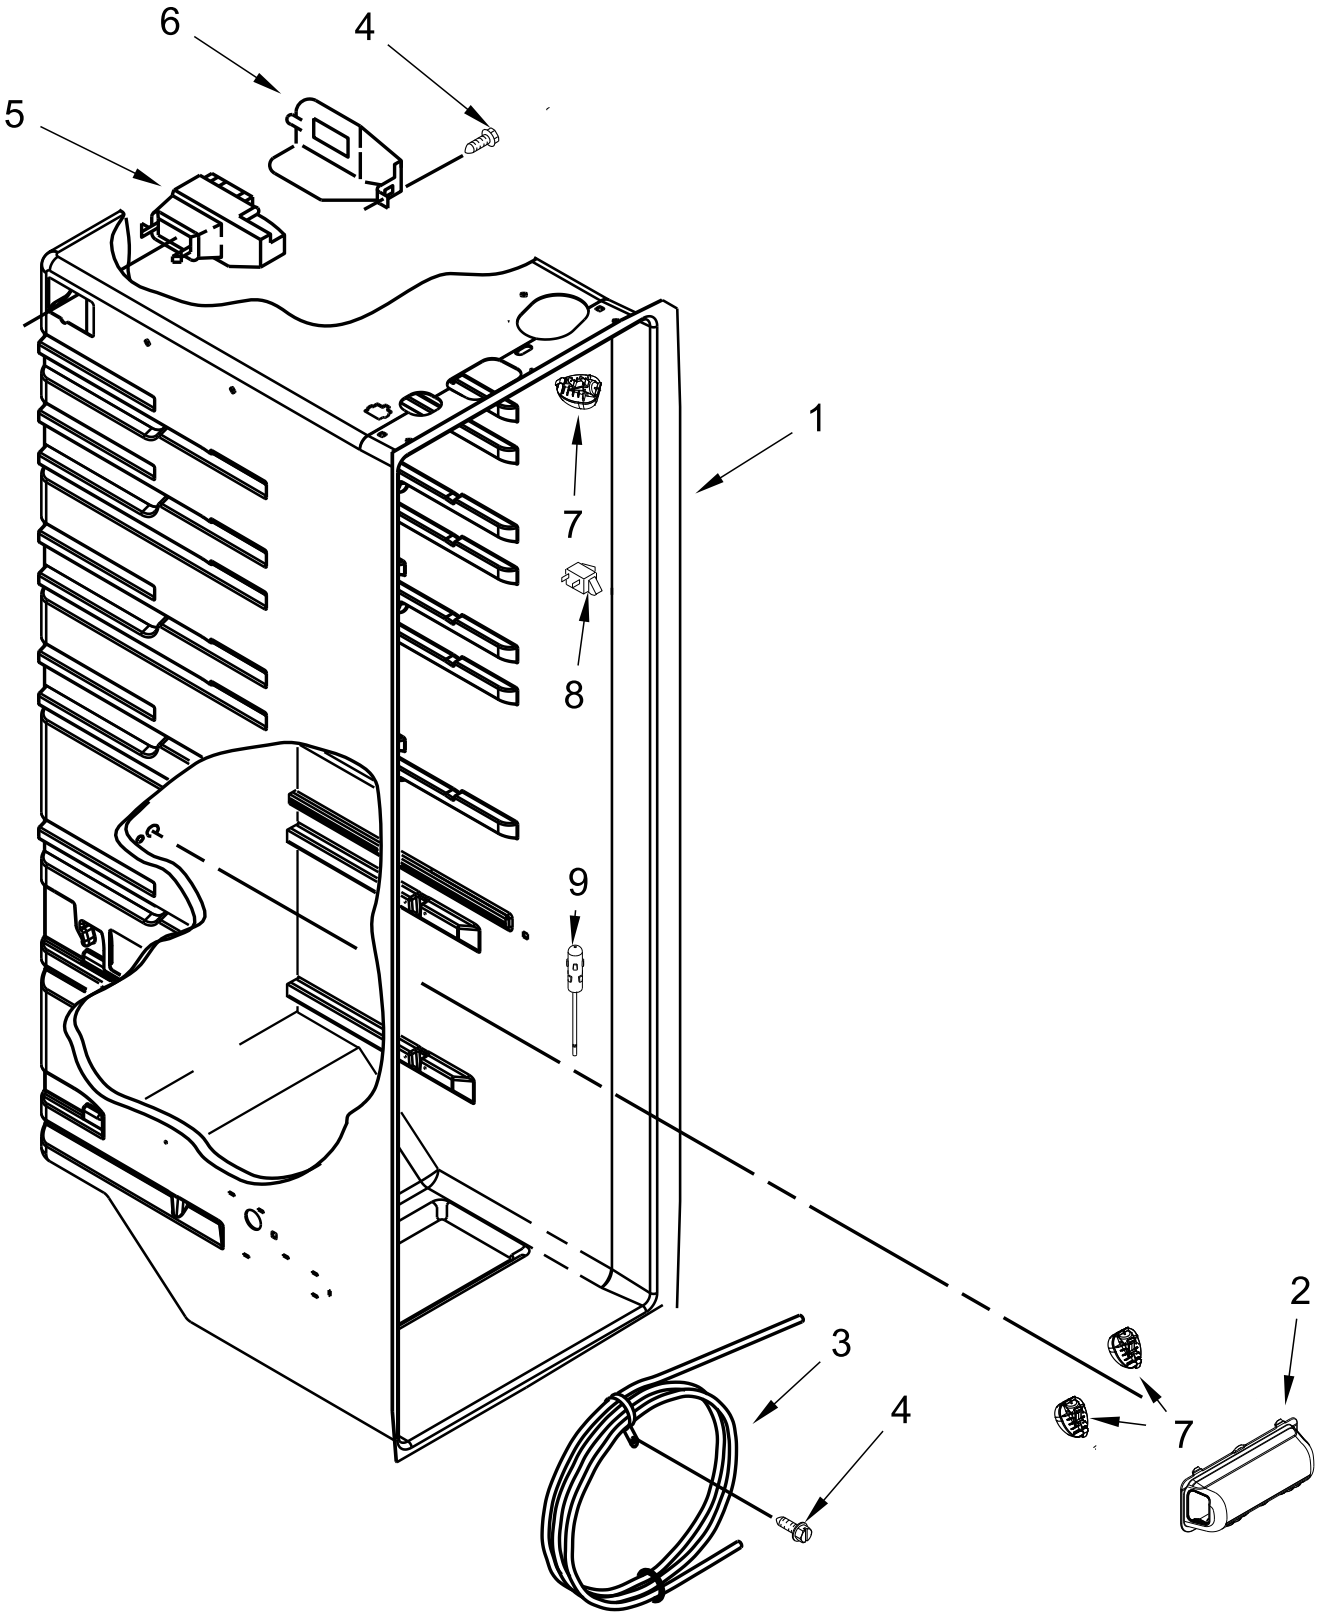

REFRIGERATOR LINER PARTS

REFRIGERATOR LINER PARTS

<u>Illus. No.</u>	<u>Part No.</u>	<u>Description</u>	<u>Illus. No.</u>	<u>Part No.</u>	<u>Description</u>	<u>Illus. No.</u>	<u>Part No.</u>	<u>Description</u>
1		Liner (Not A Serviceable Part)	4	W10141518	Screw	7	W11549780	Light Module, LED
2	W10166130	Lens, Light (Includes Gasket)	5	W11629068	Assembly, Air Diffuser (Includes RC & FC Thermistors)	8	W10847853	Switch, Rocker
3	W11531179	Tubing, Water Reservoir	6	W11048608	Cover, Air Diffuser	9	W10384183	Thermistor