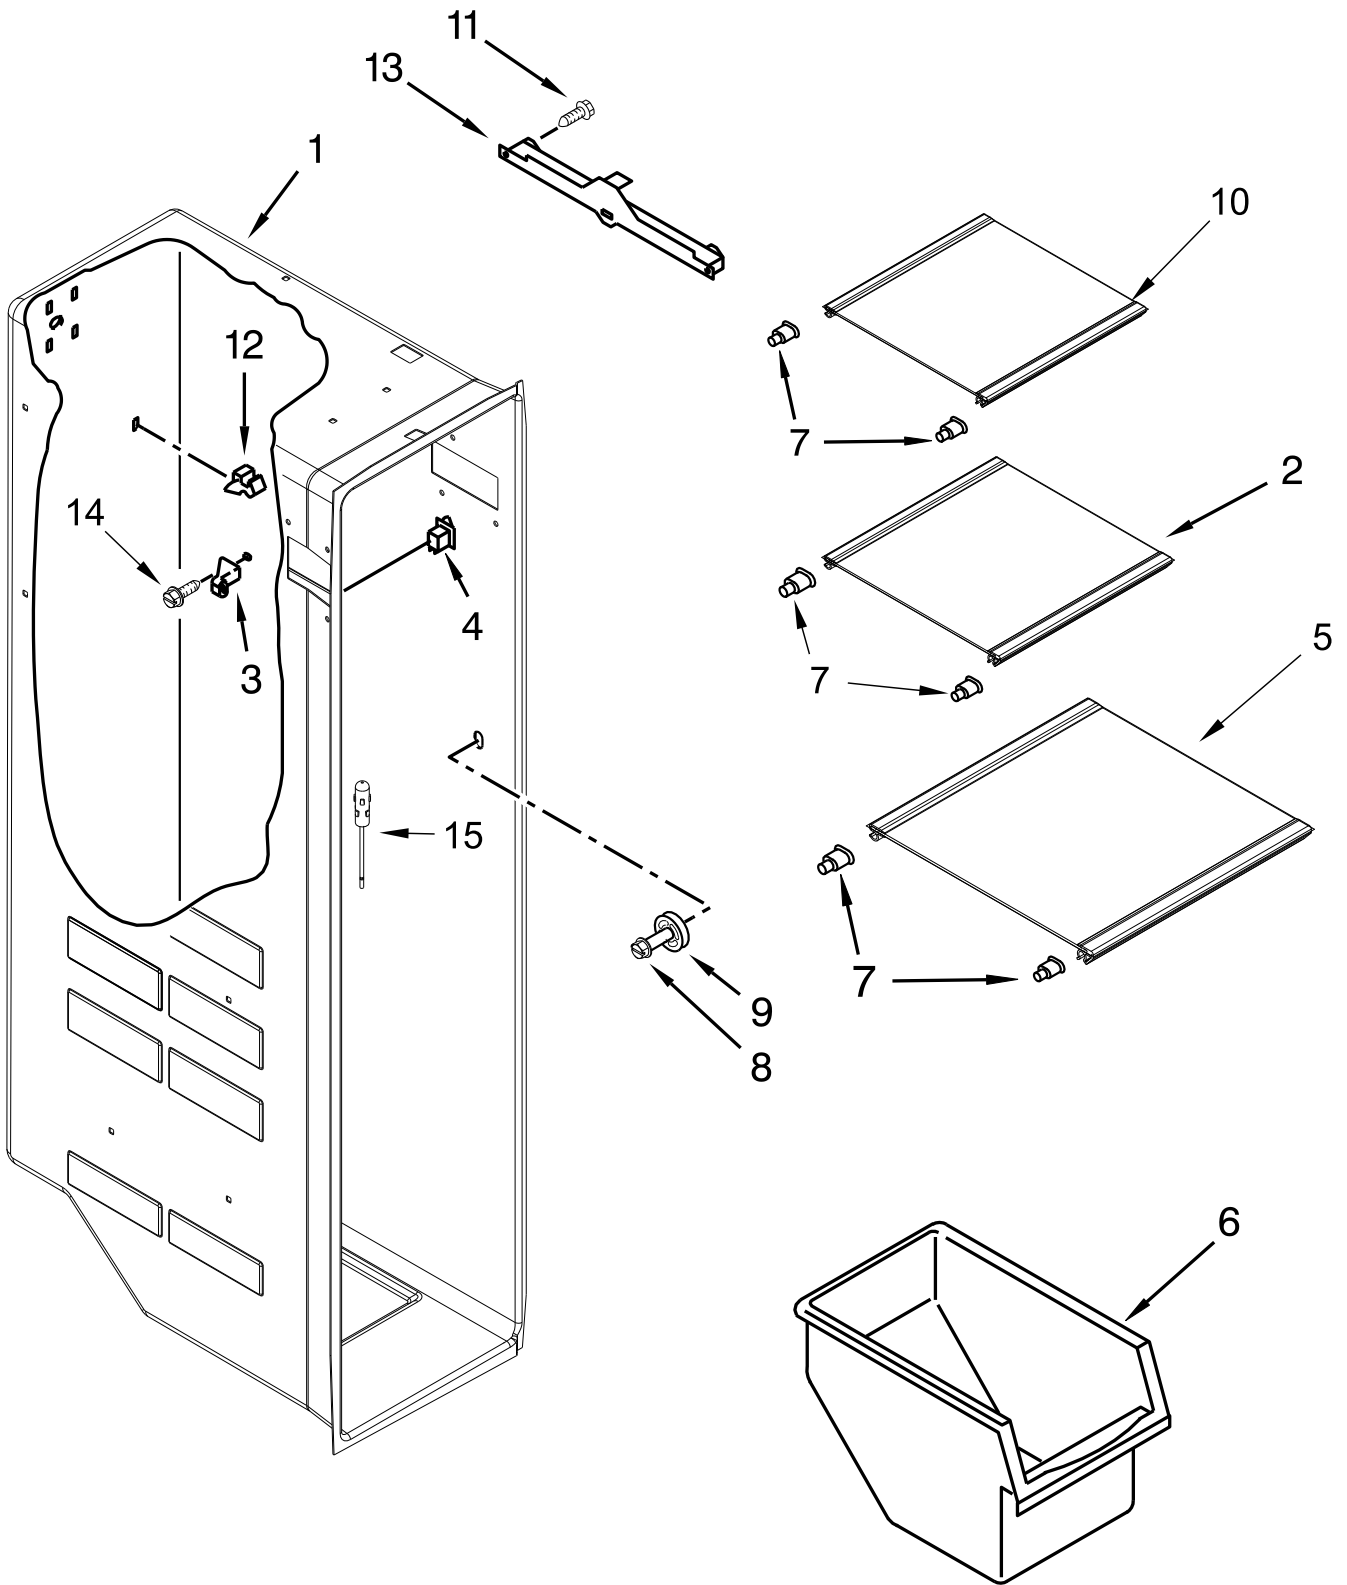

FREEZER LINER PARTS

FREEZER LINER PARTS

<u>Illus.</u> <u>No.</u>	<u>Part No.</u>	<u>Description</u>	<u>Illus.</u> <u>No.</u>	<u>Part No.</u>	<u>Description</u>	<u>Illus.</u> <u>No.</u>	<u>Part No.</u>	<u>Description</u>
1		Liner (Not A Serviceable Part)	7	W10130299	Cup, Shelf	13	W10845585	Slide, Ice Container (Left)
2	W11048567	Shelf, Glass	8	W10191954	Screw			
3	2196206	Stud, Support	9	2196208	Assembly, Stud		W10845583	Slide, Ice Container (Right)
4	W10847849	Switch, Light	10	W11048571	Shelf, Glass (Top)	14	3400893	Screw
5	W11454958	Shelf, Glass (Bottom)	11	489100	Screw	15	W10384183	Thermistor
6	W11427432	Bin, Freezer	12	2315163	Clip, Air Duct