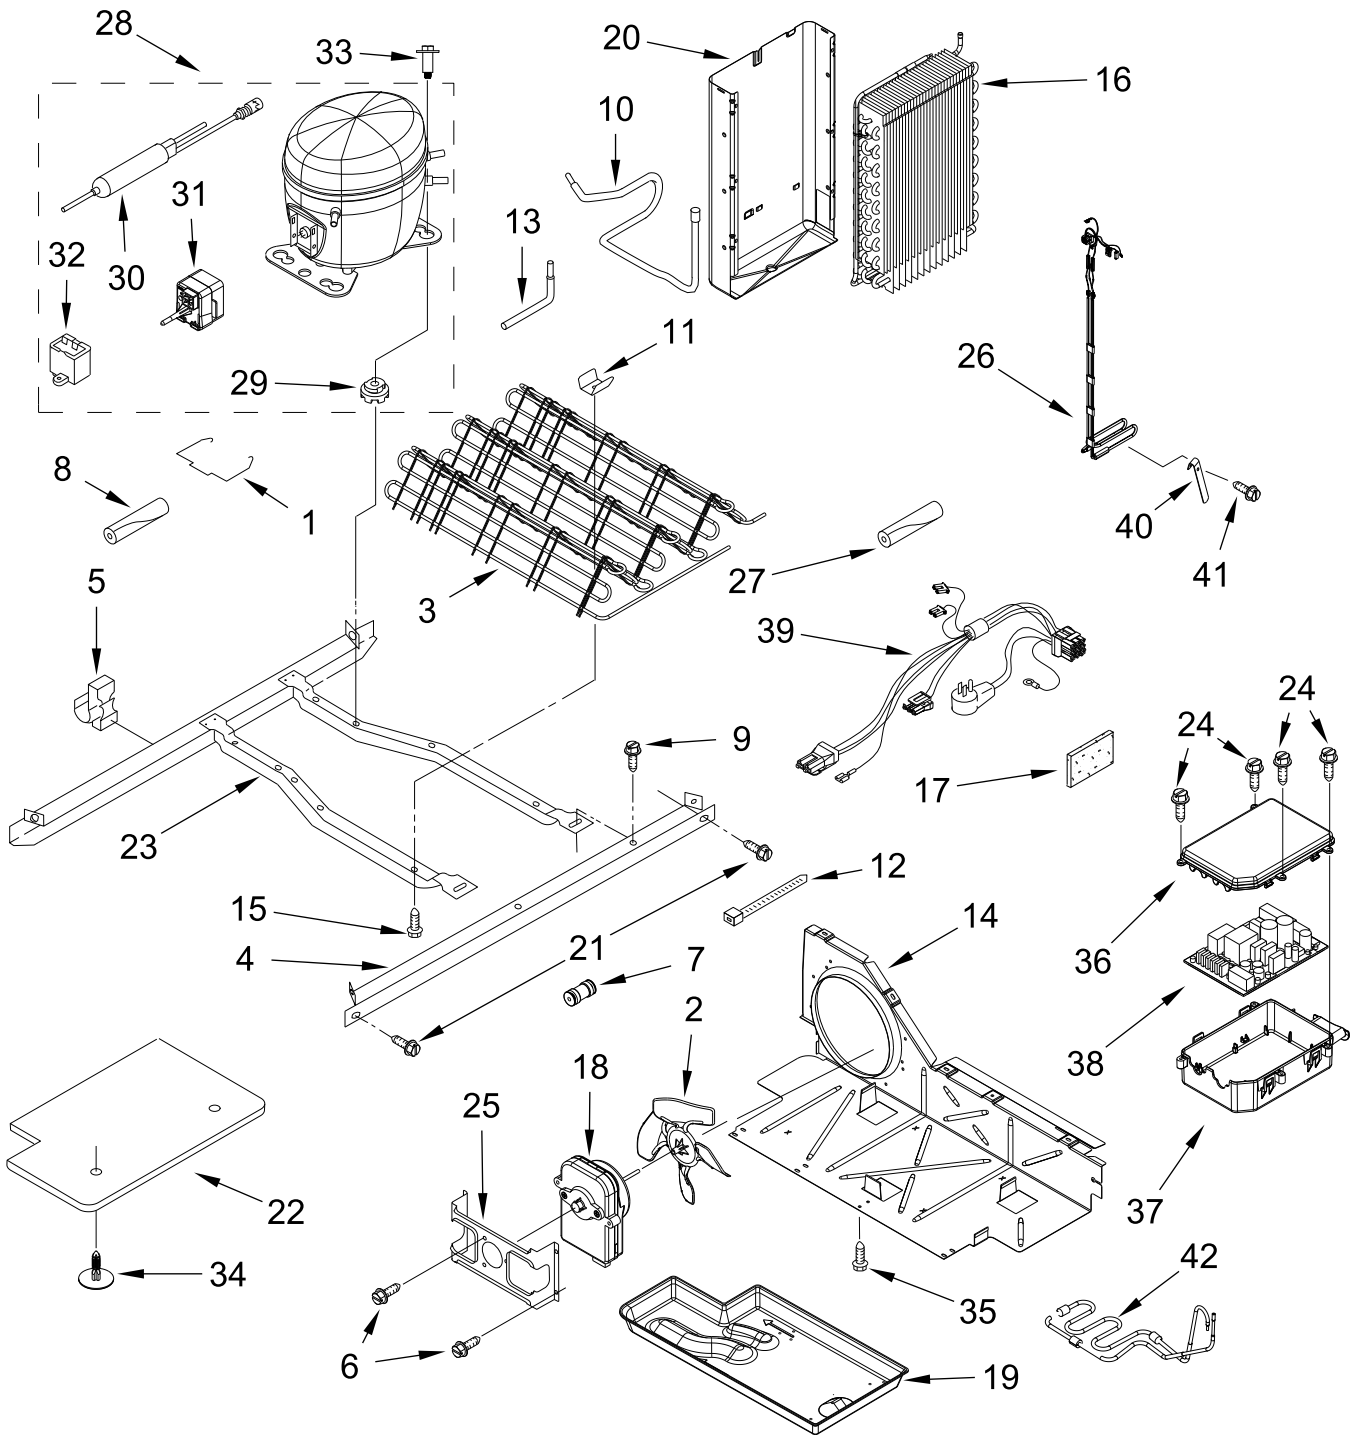

UNIT PARTS

UNIT PARTS

<u>Illus.</u> <u>No.</u>	<u>Part No.</u>	<u>Description</u>	<u>Illus.</u> <u>No.</u>	<u>Part No.</u>	<u>Description</u>	<u>Illus.</u> <u>No.</u>	<u>Part No.</u>	<u>Description</u>
1	W11495051	Strap, Bale	17	2169104	Insulation, Sound Deadening	30	W10805035	Drier (Service Drier Without Dye)
2	2225834	Blade, Fan						
3	W11553540	Assembly, Condenser (Also Order the Following Lokring™ Parts)	18	W11546724	Motor, Condenser Fan			(Also Order the Following Lokring™ Parts)
	W11506623	5 NK MS 00 (High Side to Condenser)	19	W11562498	Tray, Evaporator			
	W11504445	5/4 NR MS 00 (Suction Line to Condenser)	20	W11400740	Assembly, Heat Shield and Drain Pan	W11504433	6/4 NR MS 00 (Heat Loop to Drier)	
4	W10900442	Rail, Unit Mounting	21	489340	Bolt	W11504447	5/1.8 NR MS 00 (Capillary Tube to Drier)	
5	2326941	Clip, Wire	22	W10897560	Assembly, Unit Cover (Bottom)			
6	8533993	Screw	23	W10900446	Frame, Unit Mounting (Includes Unit Mounting Rail)	31	W11359381	Device, Combination Start (Start Relay and Overload)
7	W10271541	Connector, Union	24	8533859	Screw	32	W10590083	Capacitor
8	2161302	Sleeve	25	2181929	Bracket, Fan Mounting	33	W10476309	Screw
9	489427	Screw	26	W11573118	Assembly, Defrost Heater and Evaporator Fan Harness (Includes Thermal Fuse)	34	489396	Clip
10	W11386791	Tube, Suction	27	W10303521	Sleeve	35	489464	Screw
11	2311725	Clip, Condenser	28	W11369198	Compressor (Also Order the Following Lokring™ Parts)	36	W10313215	Cover, Electronic Control
12	2263990	Tie, Wire				37	2323186	Box, Control
13	2325479	Tube, Process				38	W11321508	Control, Electronic
14	W10896764	Baffle, Air		W11504415	8.5/8 NR MS 00 (Suction Tube to Compressor)	39	W11383261	Assembly, Unit Wire
15	8281232	Screw				40	W11399989	Heat Probe
16	W11357918	Evaporator (Also Order the Following Lokring™ Parts)		W11504431	7/5 NR MS 00 (High Pressure Side to Compressor)	41	489478	Screw
	W11504449	4/2 NR AL 00 (Capillary Tube to Evaporator)		W11506619	8 NK MS 00 (Process Tube to Compressor)	42	W11442858	Assembly, Precooler Formed REFRIGERANT CHARGE 68 grams (R600a)
	W11506619	8 NK MS 00 (Suction Line to Evaporator)	29	W10806346	Grommet, Compressor