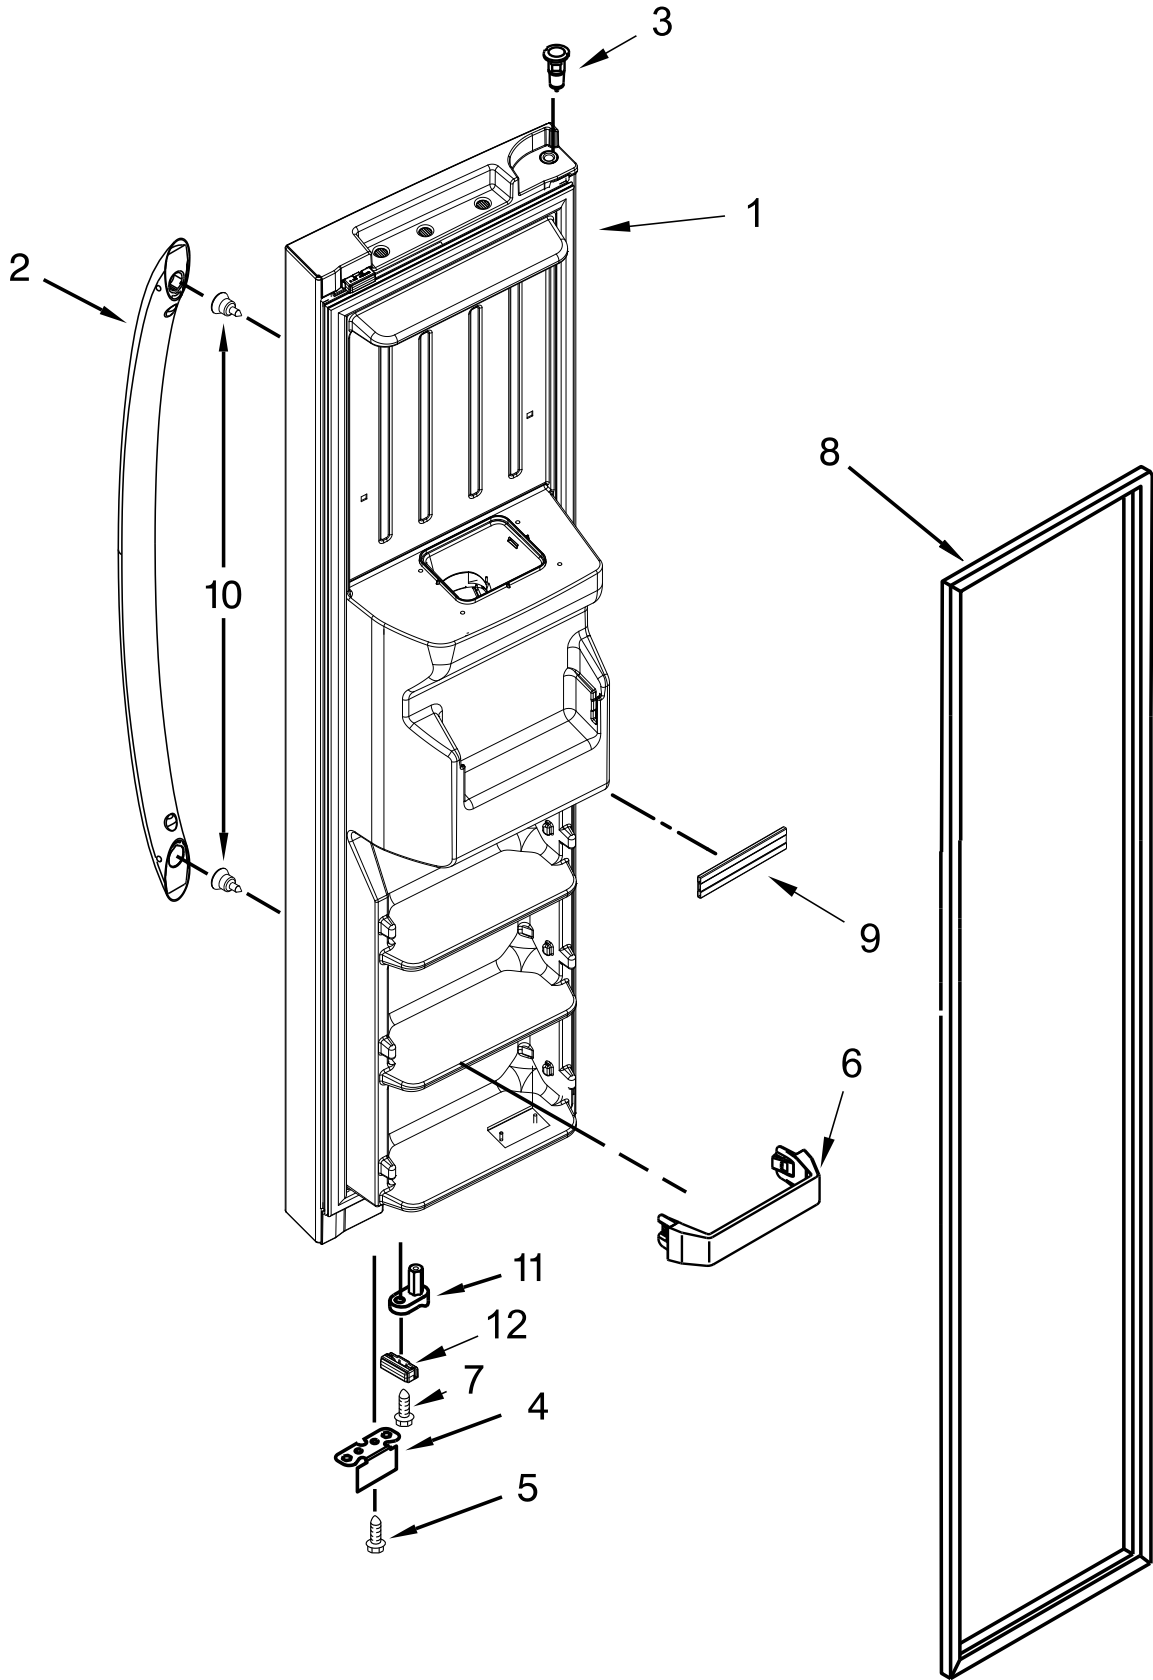

FREEZER DOOR PARTS

FREEZER DOOR PARTS

<u>Illus.</u> <u>No.</u>	<u>Part No.</u>	<u>Description</u>	<u>Illus.</u> <u>No.</u>	<u>Part No.</u>	<u>Description</u>	<u>Illus.</u> <u>No.</u>	<u>Part No.</u>	<u>Description</u>
1		Door, Freezer (Includes Door Gasket)	5	W10296816	Screw	11	W10900532	Thimble, Cam
	W11667330	Stainless	6	2309718	Trivet	12		Bumper, Door
2		Handle	7	W10296804	Screw		W10407188	Grey
	W11657843	Stainless	8		Gasket, Door			
3	2200087	Thimble		W10911389	Grey			
4	W11481757	Bracket, Door Stop	9	W10307494	Trim, Door Shelf			
			10	W10460893	Screw