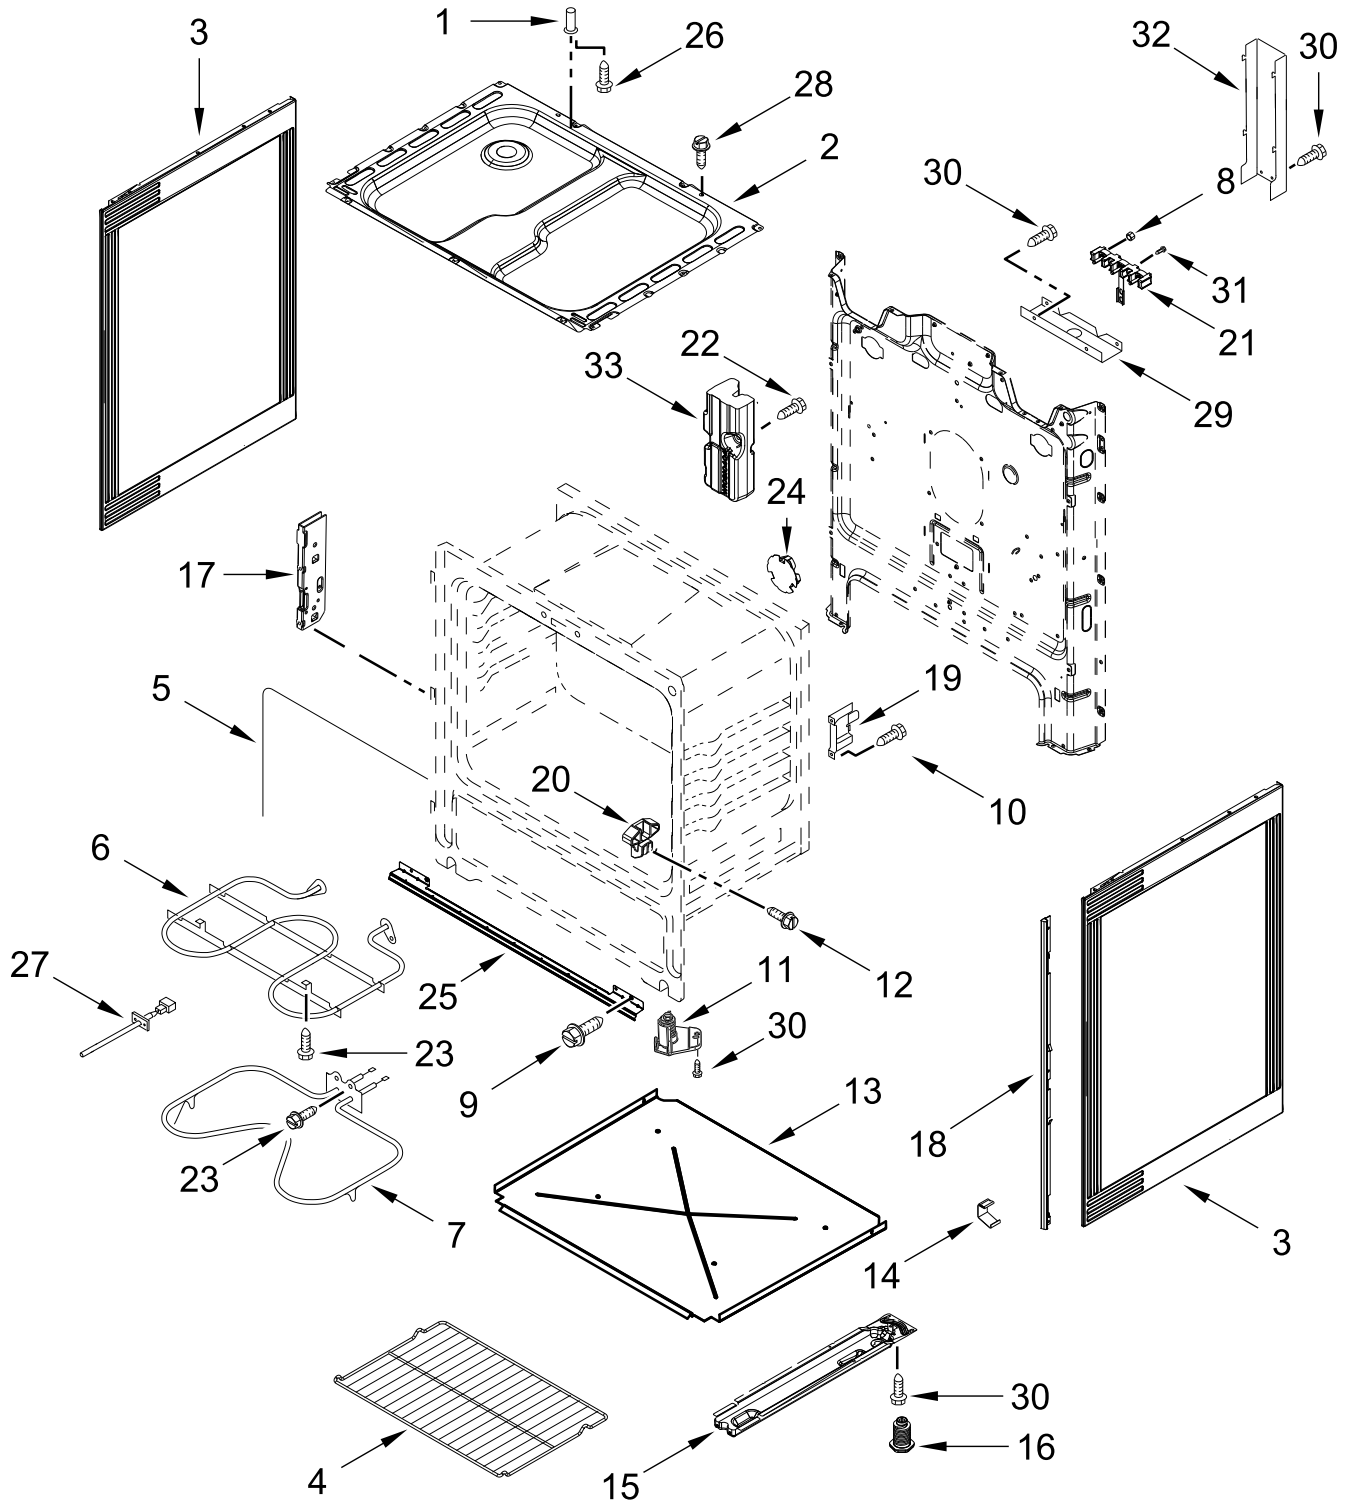

CHASSIS PARTS

CHASSIS PARTS

<u>Illus. No.</u>	<u>Part No.</u>	<u>Description</u>
1	W11222267	Tube, Vent
2	W11380208	Box, Burner
3		Panel, Side
	W10162245	Black
	W10575396	White
4	W11173792	Rack, Oven
5	W10129032	Seal, Door
6	W10308476	Element, Broil
7	W11022836	Element, Bake
8	3400029	Nut
9	3196560	Screw
10	3196169	Screw
11	W10341186	Front Foot Assembly
12	W10067840	Screw
13	8054068	Retainer, Insulation

<u>Illus. No.</u>	<u>Part No.</u>	<u>Description</u>
14	W10137382	Clip, Panel
15	W10390008	Base Rail Assembly (Left)
	W10390007	Base Rail Assembly (Right)
16	W10058460	Foot, Leveling
17	W10289077	Receiver, Hinge
18	W11510560	Barrier Rail, Rubber (Left and Right)
19	W10404688	Clip, Oven Support
20	W10674705	Glide, Drawer Front
21	W10245259	Block, Terminal
22	W11034869	Screw
23	3196174	Screw

<u>Illus. No.</u>	<u>Part No.</u>	<u>Description</u>
24	W11657929	Hole, Cover Light
25	W11464547	Bracket, Front Frame
26	3196567	Screw
27	W10181986	Sensor, Oven
28	3196165	Screw
29	3186034	Bracket, Service
30	3196178	Screw
31	3400016	Screw
32	W10326122	Cover, Terminal Block
33	W10910404	Counterweight
		FOLLOWING PARTS NOT ILLUSTRATED
	8273263	Insulation, Wrap
	8272611	Insulation, Back