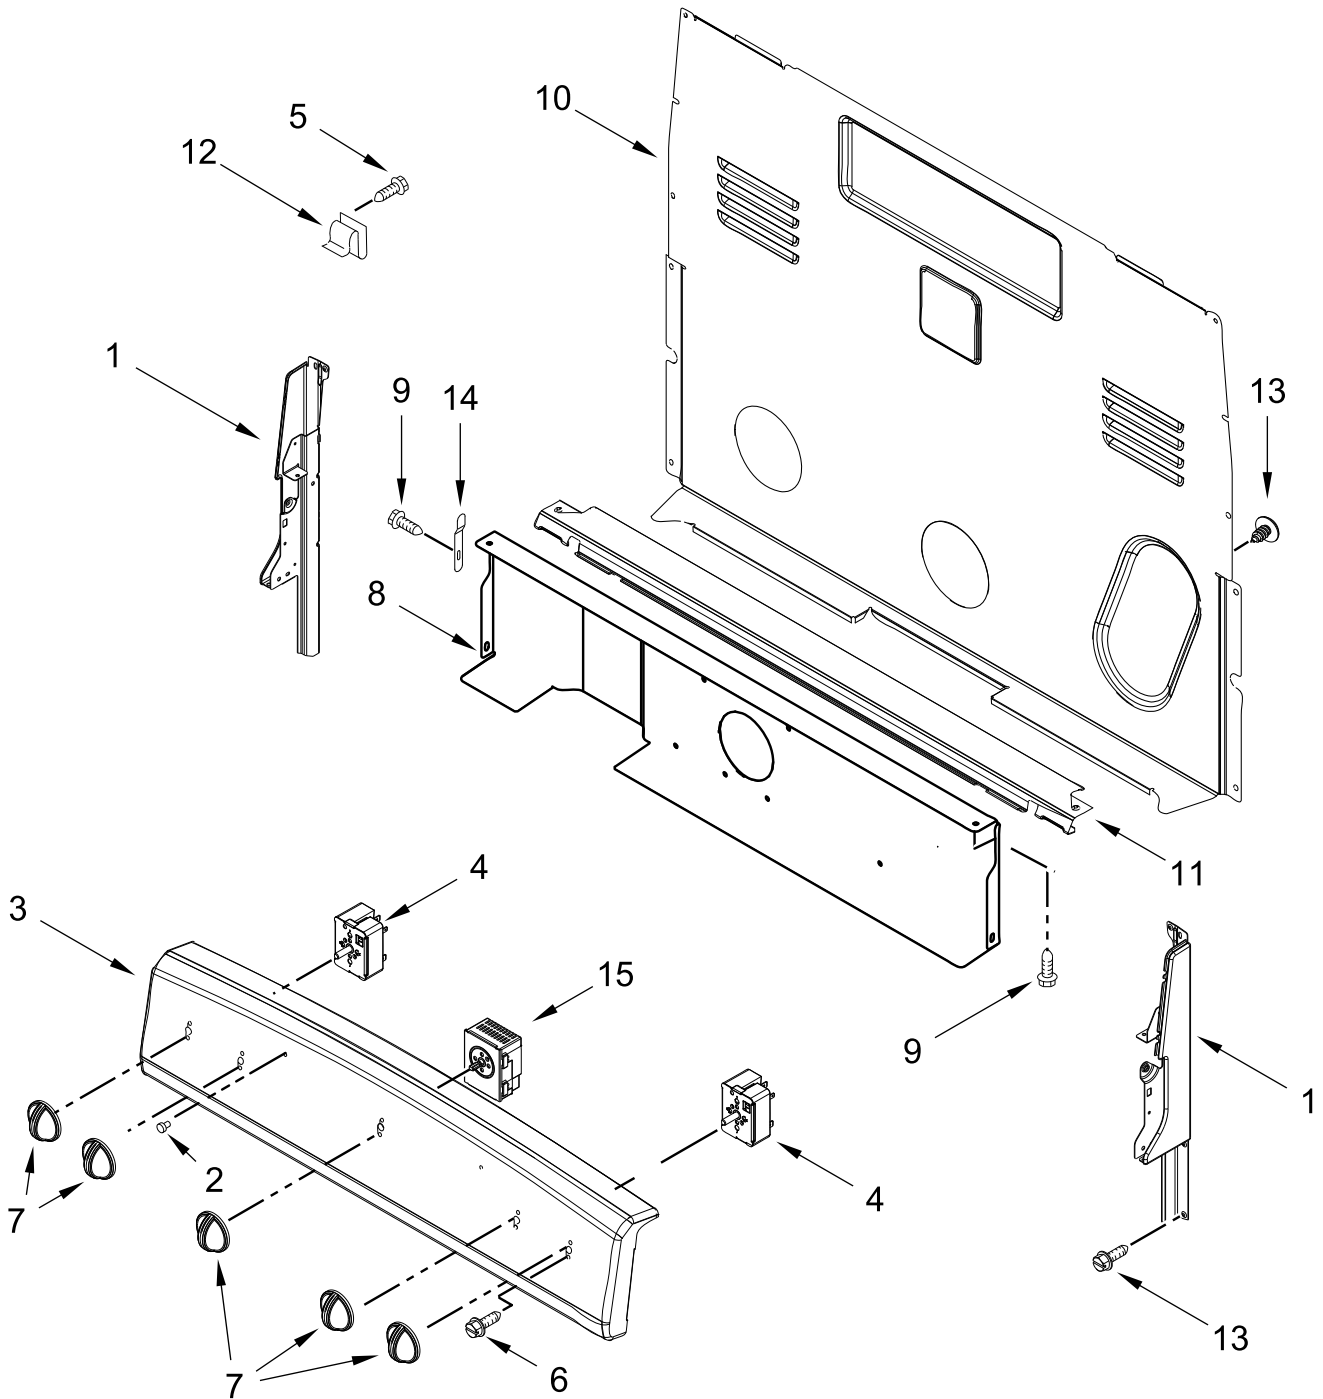

CONTROL PANEL PARTS