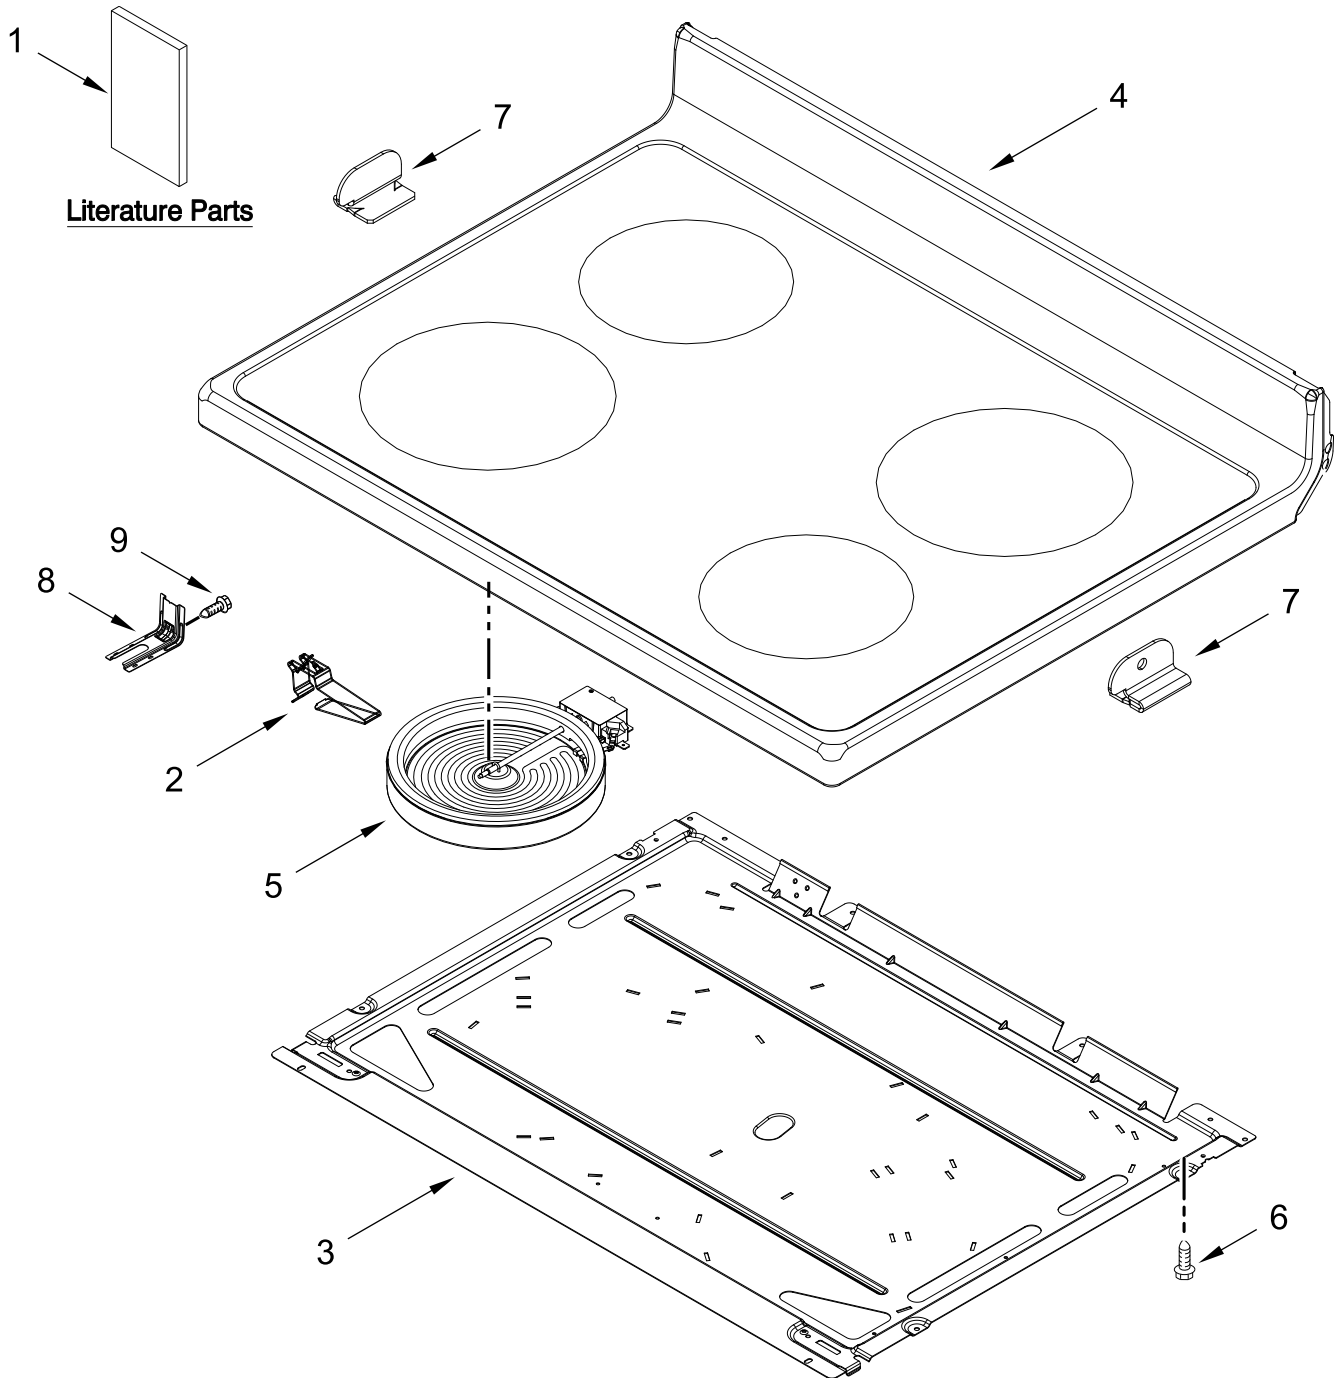

AMANA®

ELECTRIC RANGE

MODELS:

AER6603SMS1 (Stainless)

COOKTOP PARTS

COOKTOP PARTS

<u>Illus. No.</u>	<u>Part No.</u>	<u>Description</u>	<u>Illus. No.</u>	<u>Part No.</u>	<u>Description</u>	<u>Illus. No.</u>	<u>Part No.</u>	<u>Description</u>
1		Literature Parts	5	8273993	Element (1800W) (Right Rear)	8	W11379945	Bracket, Anti-Tip
	W11469631	Quick Start Guide		W10248261	Element (1200W) (Right Front and Left Rear)	9	7101P485-60	Screw, Anti-Tip Kit
	W11509598	User Instructions						FOLLOWING PARTS NOT ILLUSTRATED
	W11393929	Sheet, Tech		W10275048	Element (3000 and 1400W) (Left Front)		W11452623	Harness, Main
2	W11600012	Spring, Element					W11134603	Harness, Cooktop (Left)
3	W10691223	Pan, Radiant Element					W11134551	Harness, Cooktop (Right)
4		Cooktop	6	3196169	Screw			
	W10853125	Black	7	W10607641	Bracket, Cooktop (Left)			
				W10607642	Bracket, Cooktop (Right)			

CONTROL PANEL PARTS

CONTROL PANEL PARTS

<u>Illus. No.</u>	<u>Part No.</u>	<u>Description</u>	<u>Illus. No.</u>	<u>Part No.</u>	<u>Description</u>	<u>Illus. No.</u>	<u>Part No.</u>	<u>Description</u>
1		Endcap	4	3148951	Switch, Infinite	7		Knobs
	W11130372	Black (Left)			(Right Front and Left Rear)		W10844801	Black
	W11130379	Black (Right)				8	W10134247	Shield, Heat
2	W10525121	Bracket, Console Mounting		3148953	Switch, Infinite (Green)	9	3400882	Screw
					(Right Rear)	10	8272473	Cover, Upper Rear
3		Panel, Console		W10434452	Switch, Infinite (Dual)	11		Control, Electronic (LCX)
	W11157021	Stainless			(Left Front)		W11515098	Black
			5	W10695491	Bracket, Control	12	W10031780	Screw
			6	3196178	Screw			