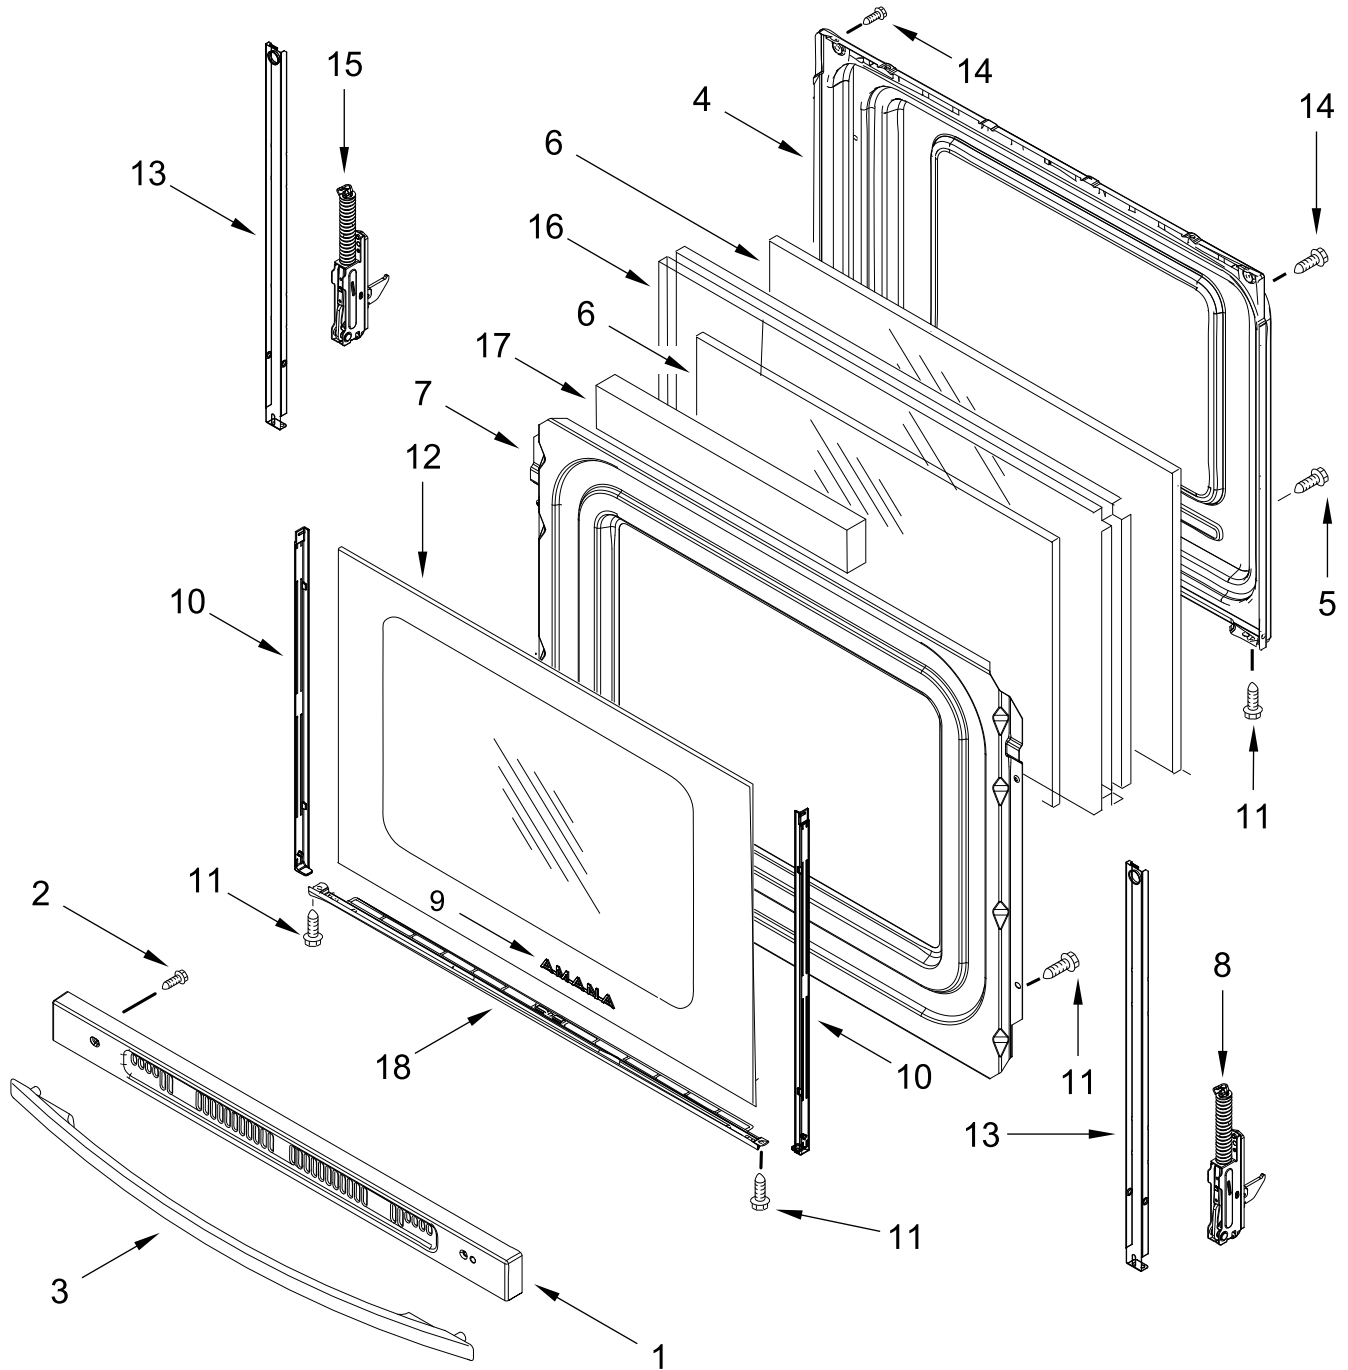

DOOR PARTS

DOOR PARTS

<u>Illus. No.</u>	<u>Part No.</u>	<u>Description</u>	<u>Illus. No.</u>	<u>Part No.</u>	<u>Description</u>	<u>Illus. No.</u>	<u>Part No.</u>	<u>Description</u>
1		Trim, Top	9		Badge	15	W10299227	Hinge, Door (Passive)
	W10310922	Black		W10846752	Stainless	16	W10316950	Frame, Glass
2	W10163951	Screw	10		Trim, Side	17	W10278991	Insulation, Door Strip
3		Handle, Door		W10746436	Black (Left)	18	W11440159	Trim, Bottom Door
	W10144883	Stainless		W10746435	Black (Right)			
4	9761344	Liner, Door	11	W10327235	Screw			
5	W10031790	Screw	12		Glass Assembly, Outer Door			
6	9758162	Glass, Inner		W11603159	Stainless			
7	W11380222	Retainer, Insulation		W11379944	Strap, Door			
8	W10299224	Hinge, Active (With Spring)	13	W10200660	Screw			
			14