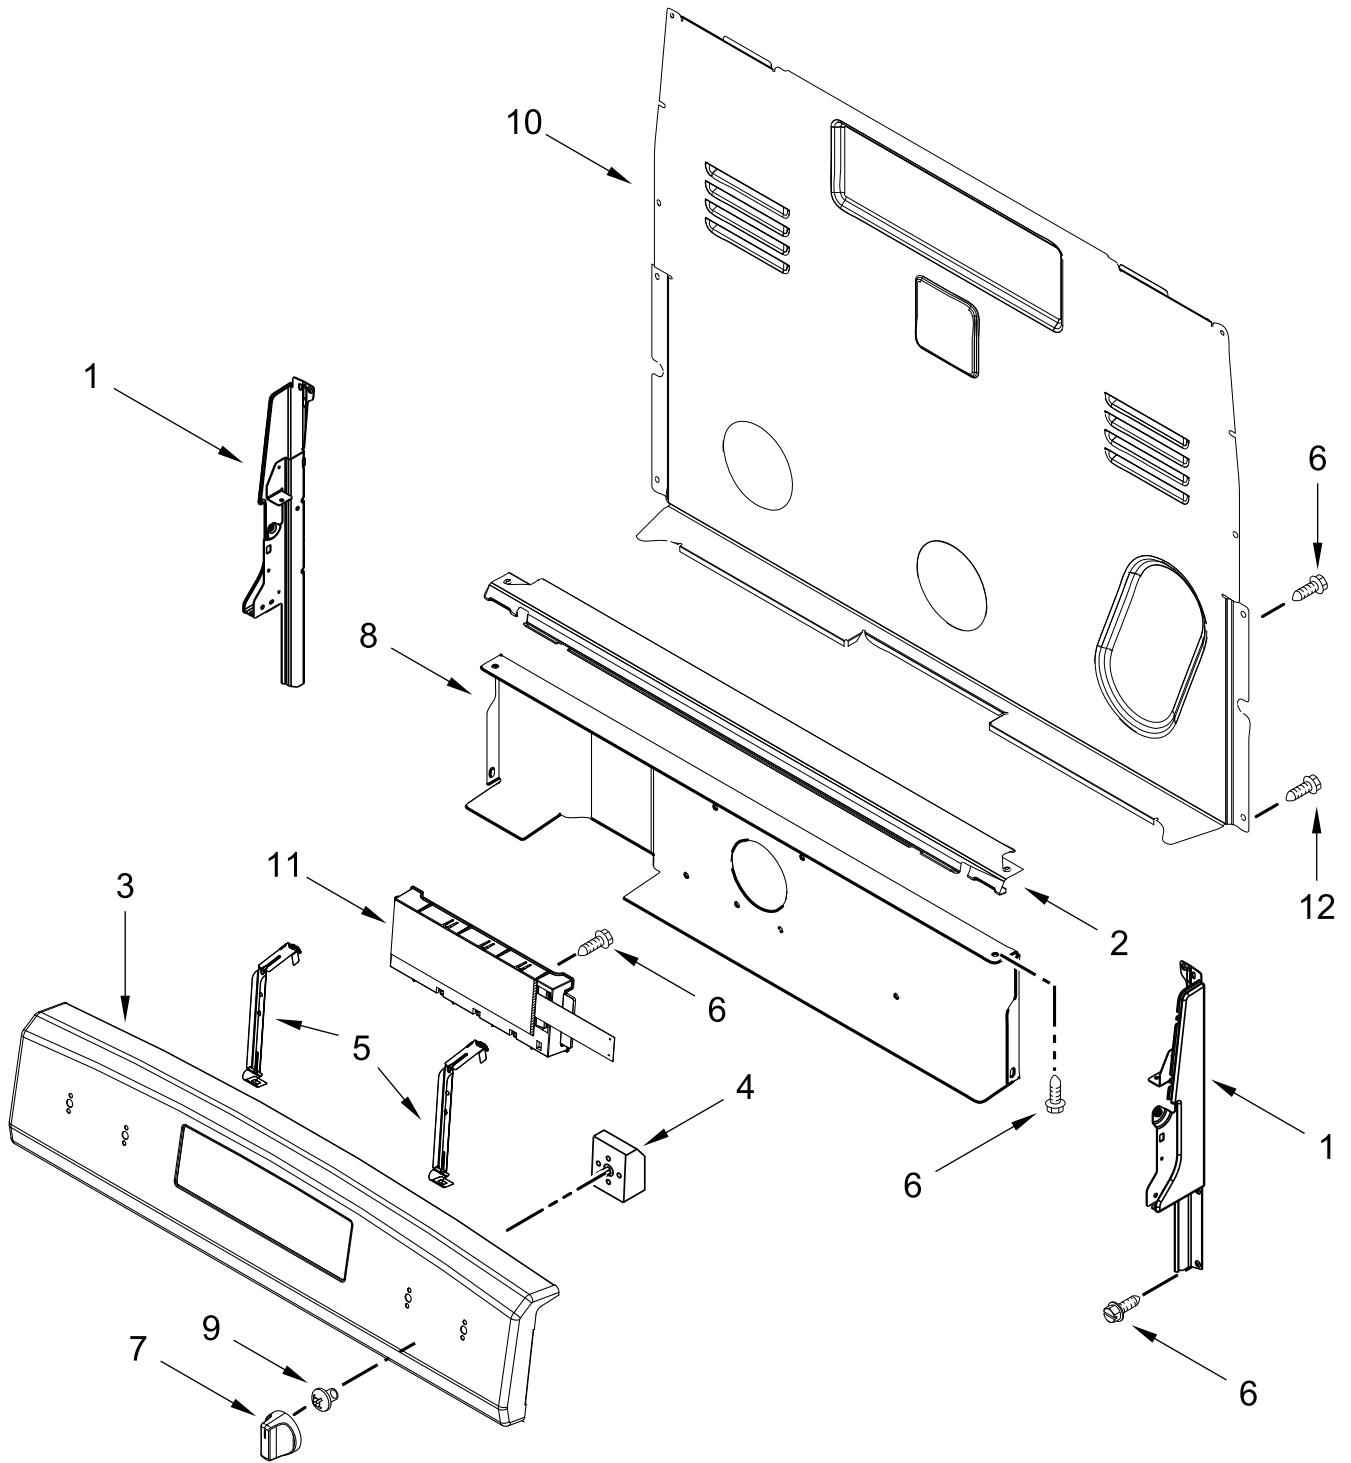

AMANA®

ELECTRIC RANGE

MODELS:

AER6603SMS1 (Stainless)

COOKTOP PARTS

COOKTOP PARTS

<u>Illus. No.</u>	<u>Part No.</u>	<u>Description</u>	<u>Illus. No.</u>	<u>Part No.</u>	<u>Description</u>	<u>Illus. No.</u>	<u>Part No.</u>	<u>Description</u>
1		Literature Parts	5	8273993	Element (1800W) (Right Rear)	8	W11379945	Bracket, Anti-Tip
	W11469631	Quick Start Guide		W10248261	Element (1200W) (Right Front and Left Rear)	9	7101P485-60	Screw, Anti-Tip Kit
	W11509598	User Instructions						FOLLOWING PARTS NOT ILLUSTRATED
	W11393929	Sheet, Tech		W10275048	Element (3000 and 1400W) (Left Front)		W11452623	Harness, Main
2	W11600012	Spring, Element					W11134603	Harness, Cooktop (Left)
3	W10691223	Pan, Radiant Element					W11134551	Harness, Cooktop (Right)
4		Cooktop	6	3196169	Screw			
	W10853125	Black	7	W10607641	Bracket, Cooktop (Left)			
				W10607642	Bracket, Cooktop (Right)			

CONTROL PANEL PARTS

CONTROL PANEL PARTS

<u>Illus. No.</u>	<u>Part No.</u>	<u>Description</u>	<u>Illus. No.</u>	<u>Part No.</u>	<u>Description</u>	<u>Illus. No.</u>	<u>Part No.</u>	<u>Description</u>
1		Endcap	4	3148951	Switch, Infinite	7		Knobs
	W11130372	Black (Left)			(Right Front and Left Rear)		W10844801	Black
	W11130379	Black (Right)				8	W10134247	Shield, Heat
2	W10525121	Bracket, Console Mounting		3148953	Switch, Infinite (Green)	9	3400882	Screw
					(Right Rear)	10	8272473	Cover, Upper Rear
3		Panel, Console		W10434452	Switch, Infinite (Dual)	11		Control, Electronic (LCX)
	W11157021	Stainless			(Left Front)		W11515098	Black
			5	W10695491	Bracket, Control	12	W10031780	Screw
			6	3196178	Screw			