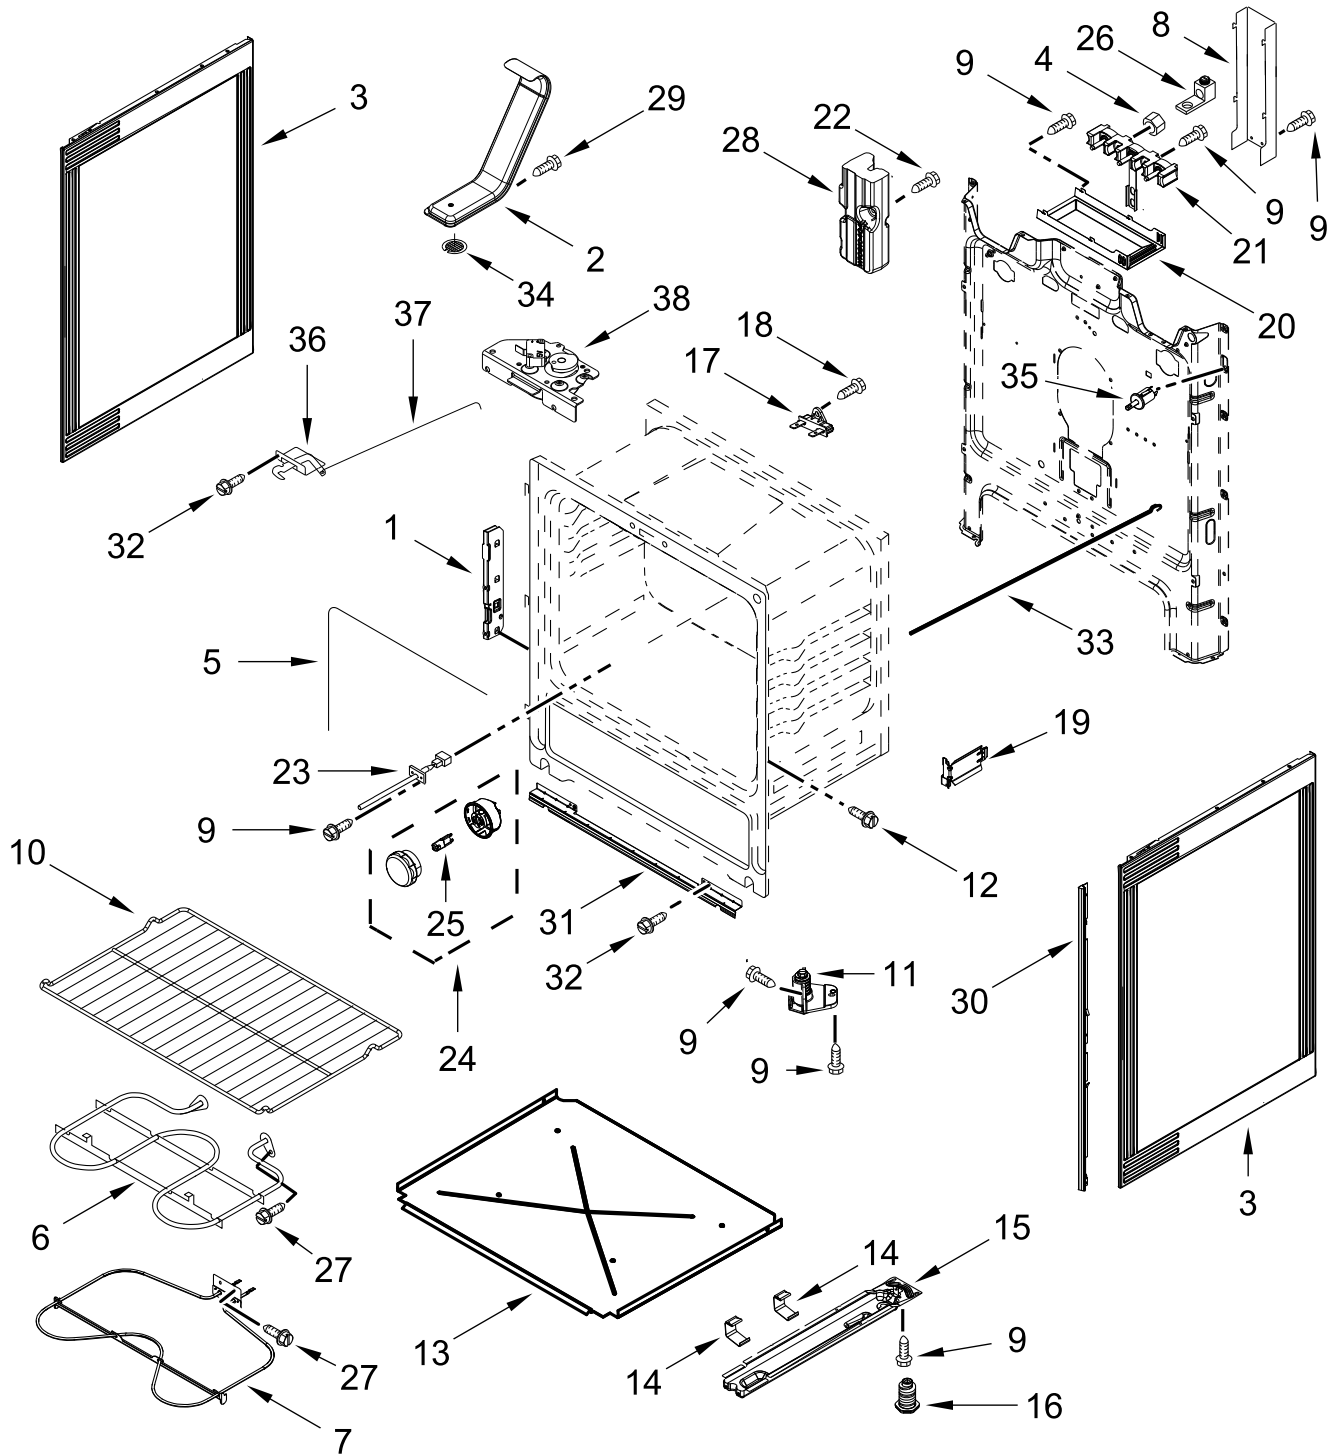

CHASSIS PARTS

CHASSIS PARTS

<u>Illus.</u> <u>No.</u>	<u>Part No.</u>	<u>Description</u>	<u>Illus.</u> <u>No.</u>	<u>Part No.</u>	<u>Description</u>	<u>Illus.</u> <u>No.</u>	<u>Part No.</u>	<u>Description</u>
1	W10289077	Receiver, Hinge	17	3196548	Fuse, Thermal	34	W11092984	Screen, Vent
2	W10134285	Tube, Vent	18	3196172	Screw	35	W11511828	Switch, Door
3		Panel, Side	19	W10404688	Clip, Oven Support	36	9761013	Front Door Latch Assembly
	W10162245	Black	20	3186034	Bracket, Service			
4	3400029	Nut	21	W10245259	Block, Terminal	37	W10078380	Rod, Latch
5	W11491751	Seal, Door	22	W11034869	Screw	38	W10107820	Rear Door Latch Assembly
6	9757340	Element, Broil	23	W10181986	Sensor, Oven			
7	W11111743	Element, Bake	24	W11634772	Light Assembly			FOLLOWING PARTS NOT ILLUSTRATED
8	W10326122	Cover, Terminal Block	25	W10571723	Bulb, Halogen 40 Watts			
9	3196169	Screw					W10333344	Insulation, Flue
10	W11173792	Rack, Oven	26	W10281322	Kit, Bare Wire Adapter Block		W10774939	Insulation, Wrap
11	W10341186	Front Foot Assembly					W11127325	Insulation, Back
12	W10067840	Screw	27	3196154	Screw			
13	8054068	Retainer, Insulation	28	W10910404	Counterweight			
14	W10137382	Clip, Panel	29	W10362924	Screw			
15	W10390007	Base Rail Assembly (Right)	30	W11510560	Barrier Rail, Rubber (Left and Right)			
	W10390008	Base Rail Assembly (Left)	31	W11464547	Bracket, Front Frame			
			32	3196560	Screw			
16	W10058460	Foot, Leveling	33	9757239	Rod, Door Switch