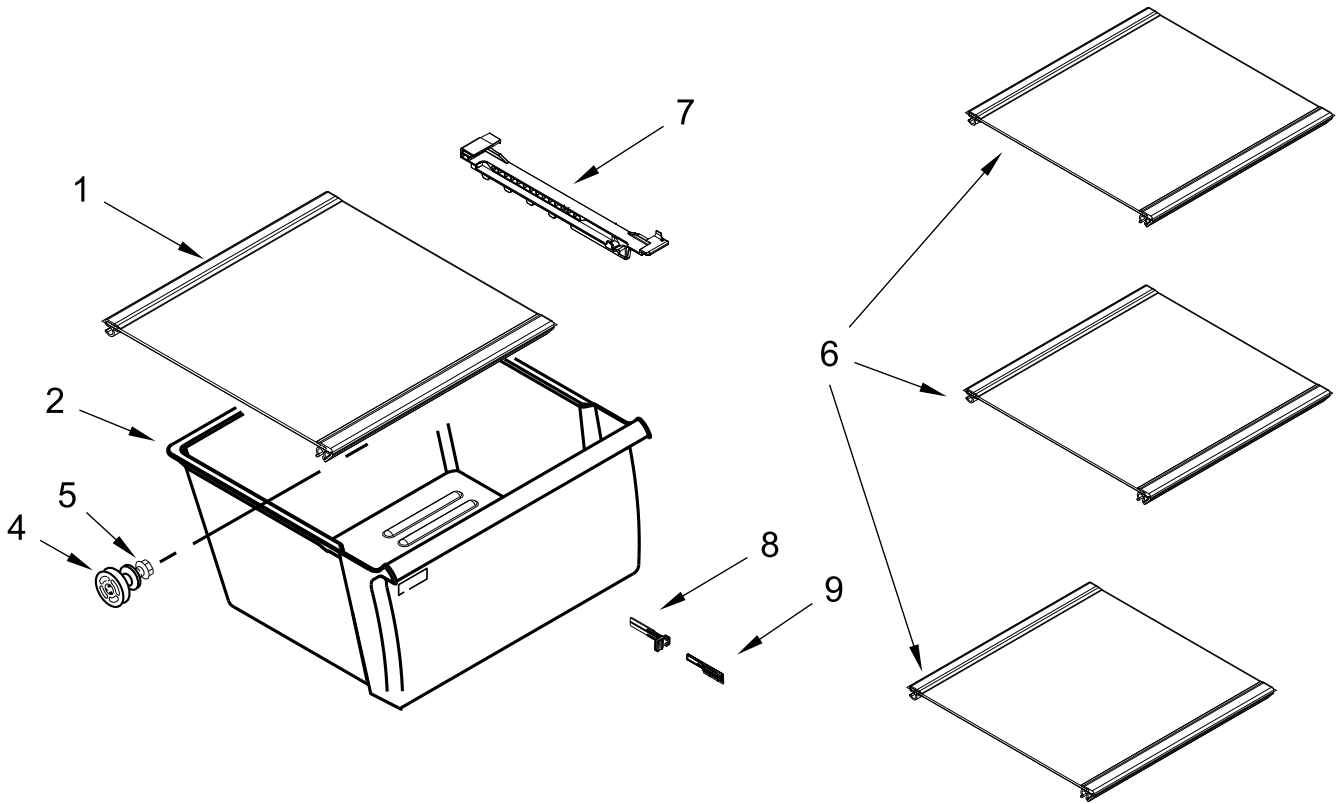

REFRIGERATOR SHELF PARTS

REFRIGERATOR SHELF PARTS

<u>Illus.</u> <u>No.</u>	<u>Part No.</u>	<u>Description</u>	<u>Illus.</u> <u>No.</u>	<u>Part No.</u>	<u>Description</u>
1	W11495082	Cover, Crisper	7	W11495059	Track, Holder (Left Hand)
2	W10902068	Pan, Crisper			
3	W11035216	Pan, Meat		W11495062	Track, Holder (Right Hand)
4	W10173126	Assembly, Shelf Stud			
5	W10191954	Screw	8	W10282883	Slide, Humidity
6	W11135530	Assembly, Shelf	9	W10282880	Housing, Humidity