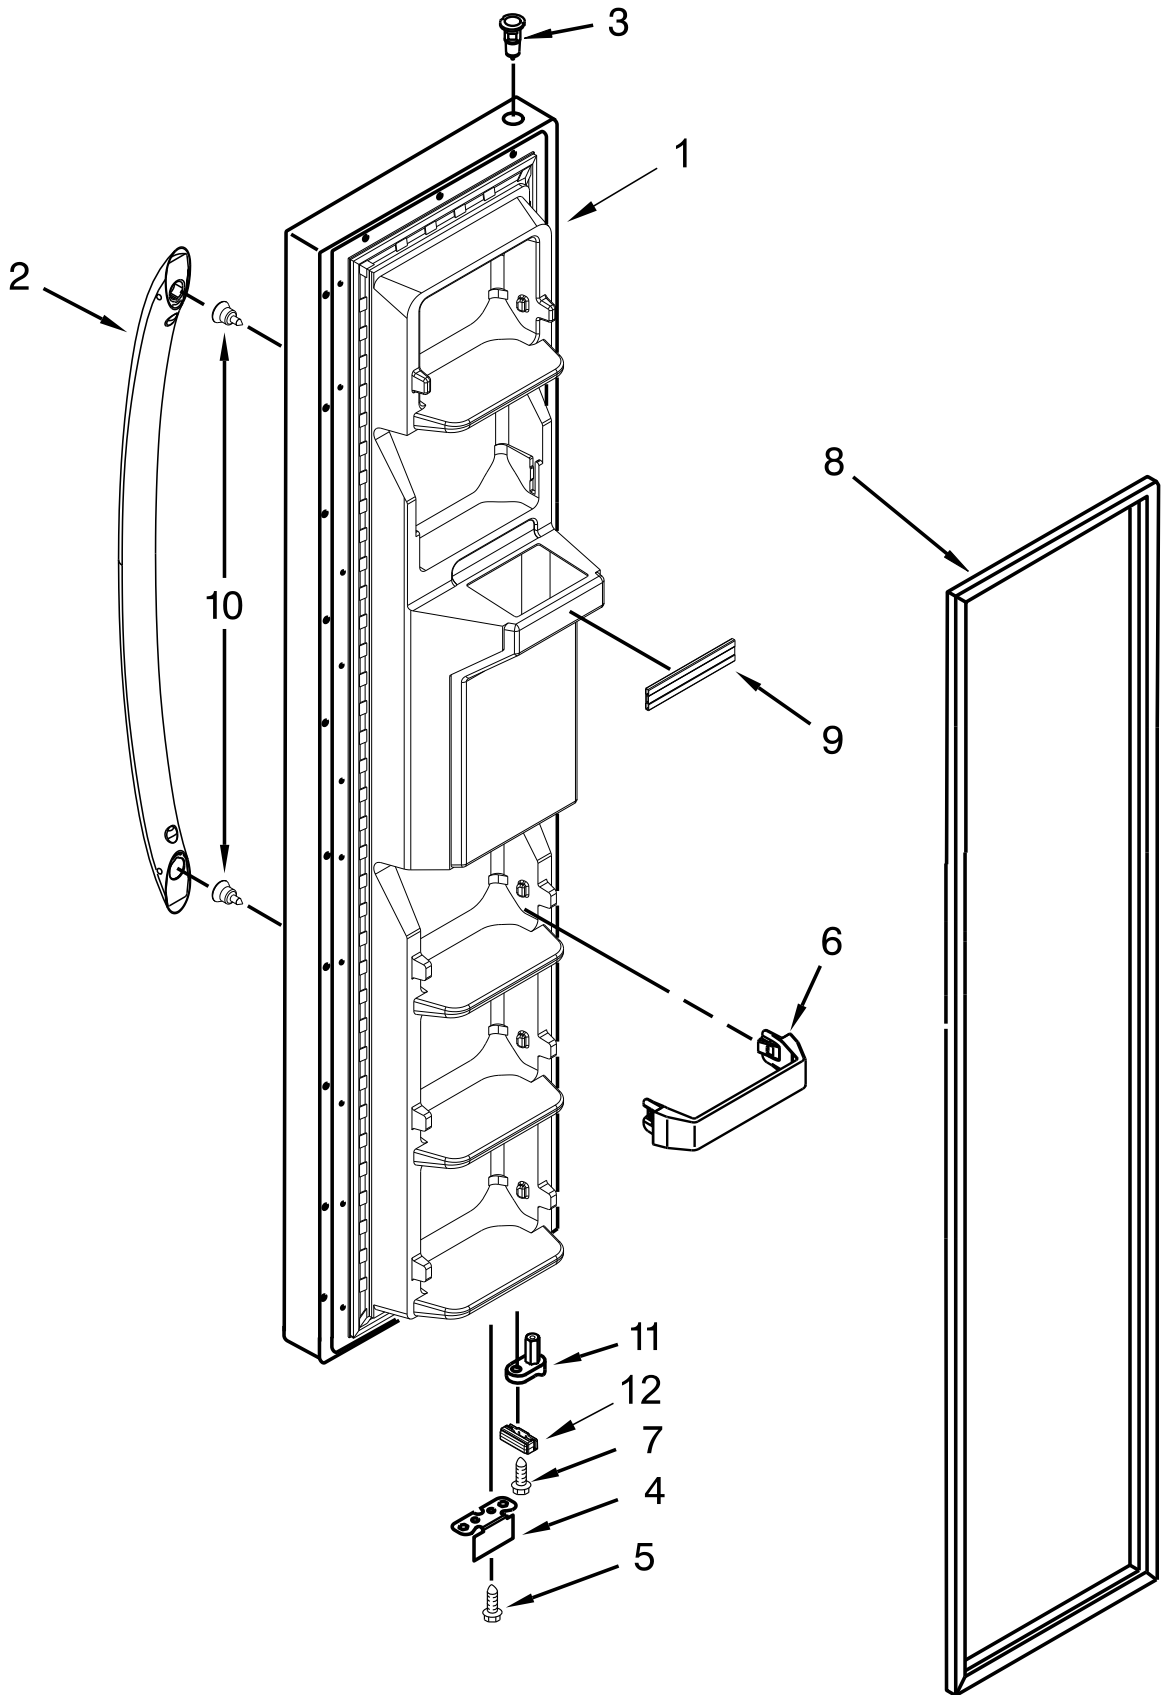

FREEZER DOOR PARTS