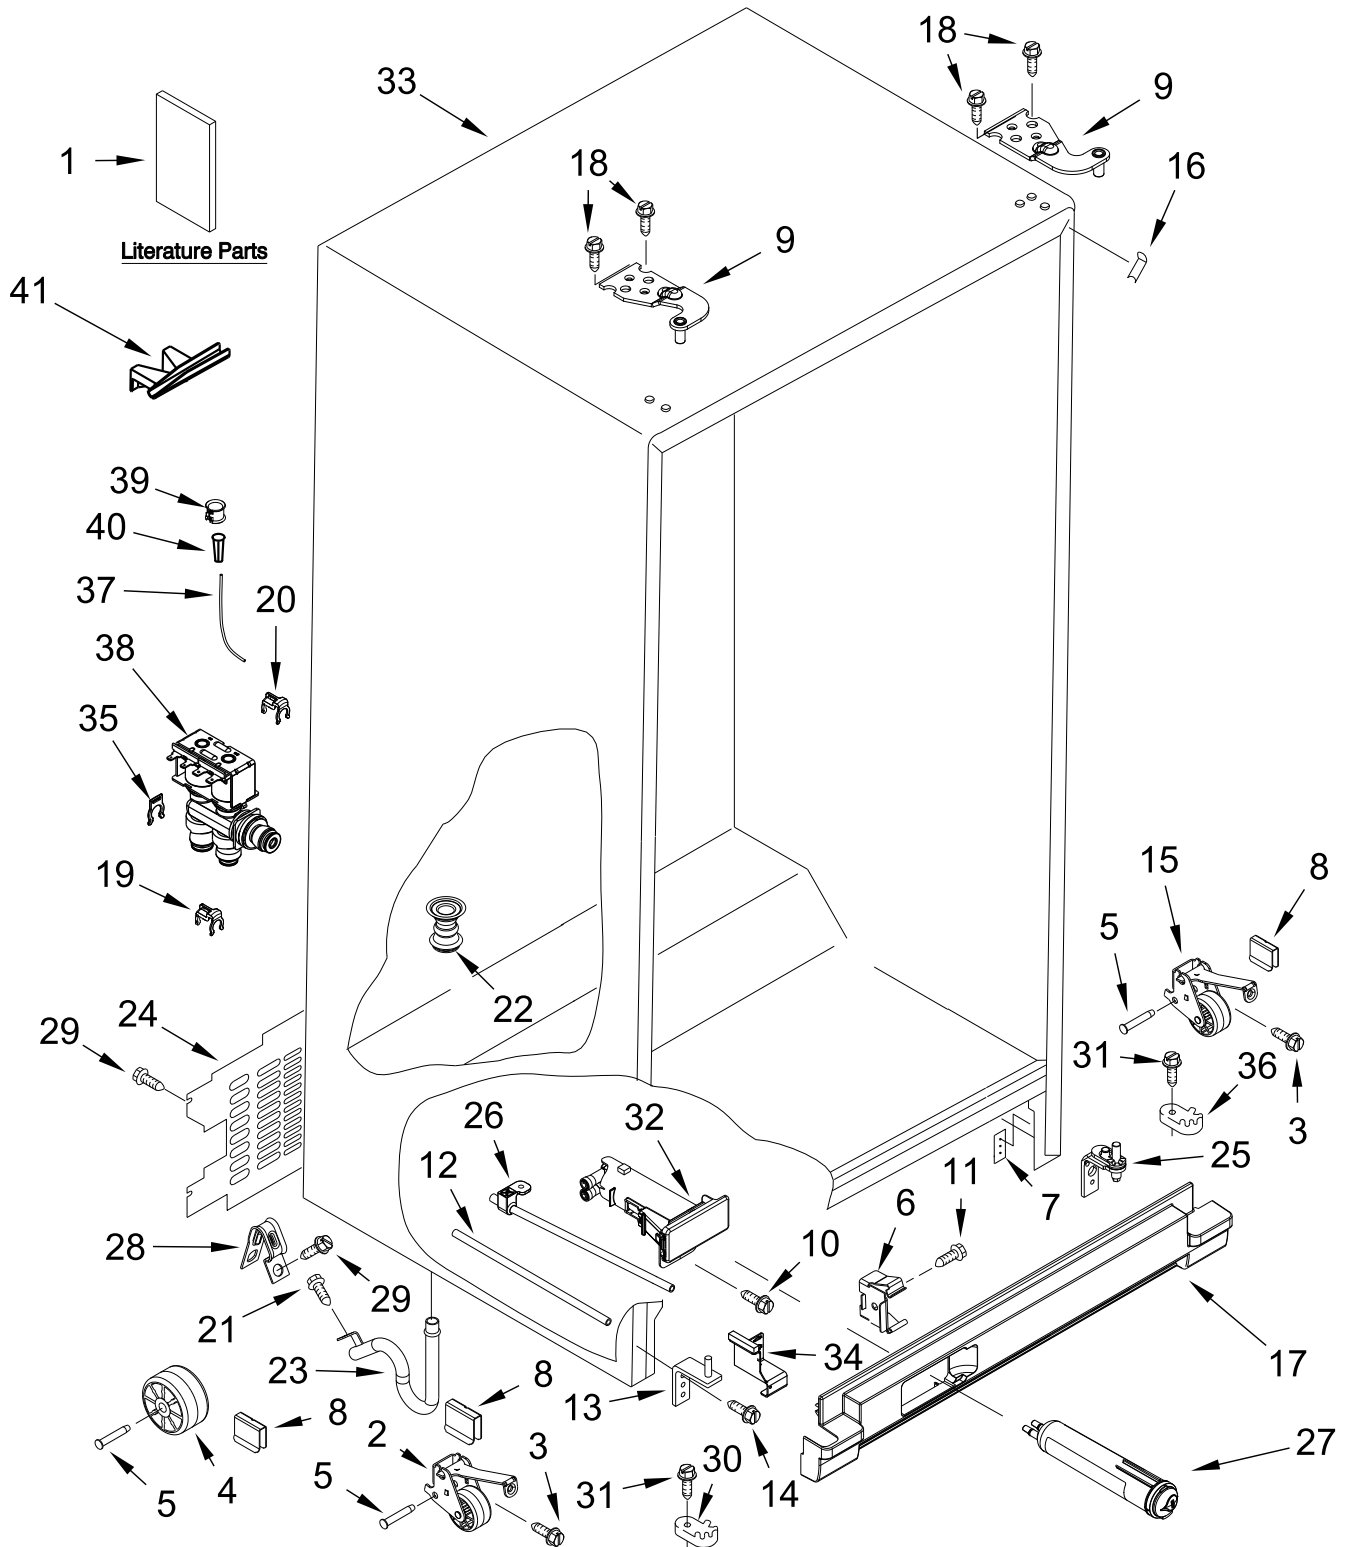

CABINET PARTS

CABINET PARTS

<u>Illus. No.</u>	<u>Part No.</u>	<u>Description</u>	<u>Illus. No.</u>	<u>Part No.</u>	<u>Description</u>	<u>Illus. No.</u>	<u>Part No.</u>	<u>Description</u>
1		Literature Parts	14	3400113	Screw	28	W11234470	Clamp, Plastic
		Tech Sheet	15		Assembly, Roller	29	W10141645	Screw
	W11641239	English		W10304659	Right Hand	30	W11095731	Closer, Door (Freezer)
	W11641244	French	16		Filler, Wrapper	31	W10142234	Screw
	W11484052	Use & Care Guide		W11219639	White	32		Housing, Water Filter
	W11647257	Energy Guide		W11219641	Black		W11036340	White
2		Assembly, Roller	17		Grille		W11036341	Black
	W10304660	Left Hand		W11226340	White	33		Cabinet (Not A Servicable Part)
3	2152958	Screw		W11226342	Black	34	W10897565	Assembly, Bracket
4	2150304	Roller	18	W10290781	Screw, Hinge	35	W11175632	Locking Ring (1/4)
5	2262072	Axle, Roller	19	W11091654	Connector, Double Lock		W11175631	Locking Ring (5/16)
6	2155013	Clip, Grille	20	W11252188	Double Lock Ring	36	W10905504	Closer, Lower Cam Door (Refrigerator)
7	W11036715	Plate, Screw (Refrigerator)	21	489464A	Screw	37	W10357076	Tube, Water
	W10904380	Plate, Screw (Freezer)	22	W11424515	Fitting, Drain	38	W11563296	Assembly, Filter Valve
8	W11087168	Clip, Roller	23	W11404685	Extension, Drain Fitting	39	W10329003	Clamp, Tube
9		Hinge, Top	24	W11613261	Assembly, Cover	40	2181939	Insert, Tube
	W11167022	Left Hand	25	W11097327	Assembly, Bottom Hinge (Refrigerator - Also includes Door Cam)	41	W11605929	Chute, Water
	W11167023	Right Hand						
10	489500	Screw	26	W10900449	Tube, Filter Inlet			
11	W10141604	Screw	27	W10735398	Filter, Water			
12	W10900447	Tube, Filter Outlet						
13	W11093938	Assembly, Bottom Hinge (Freezer)