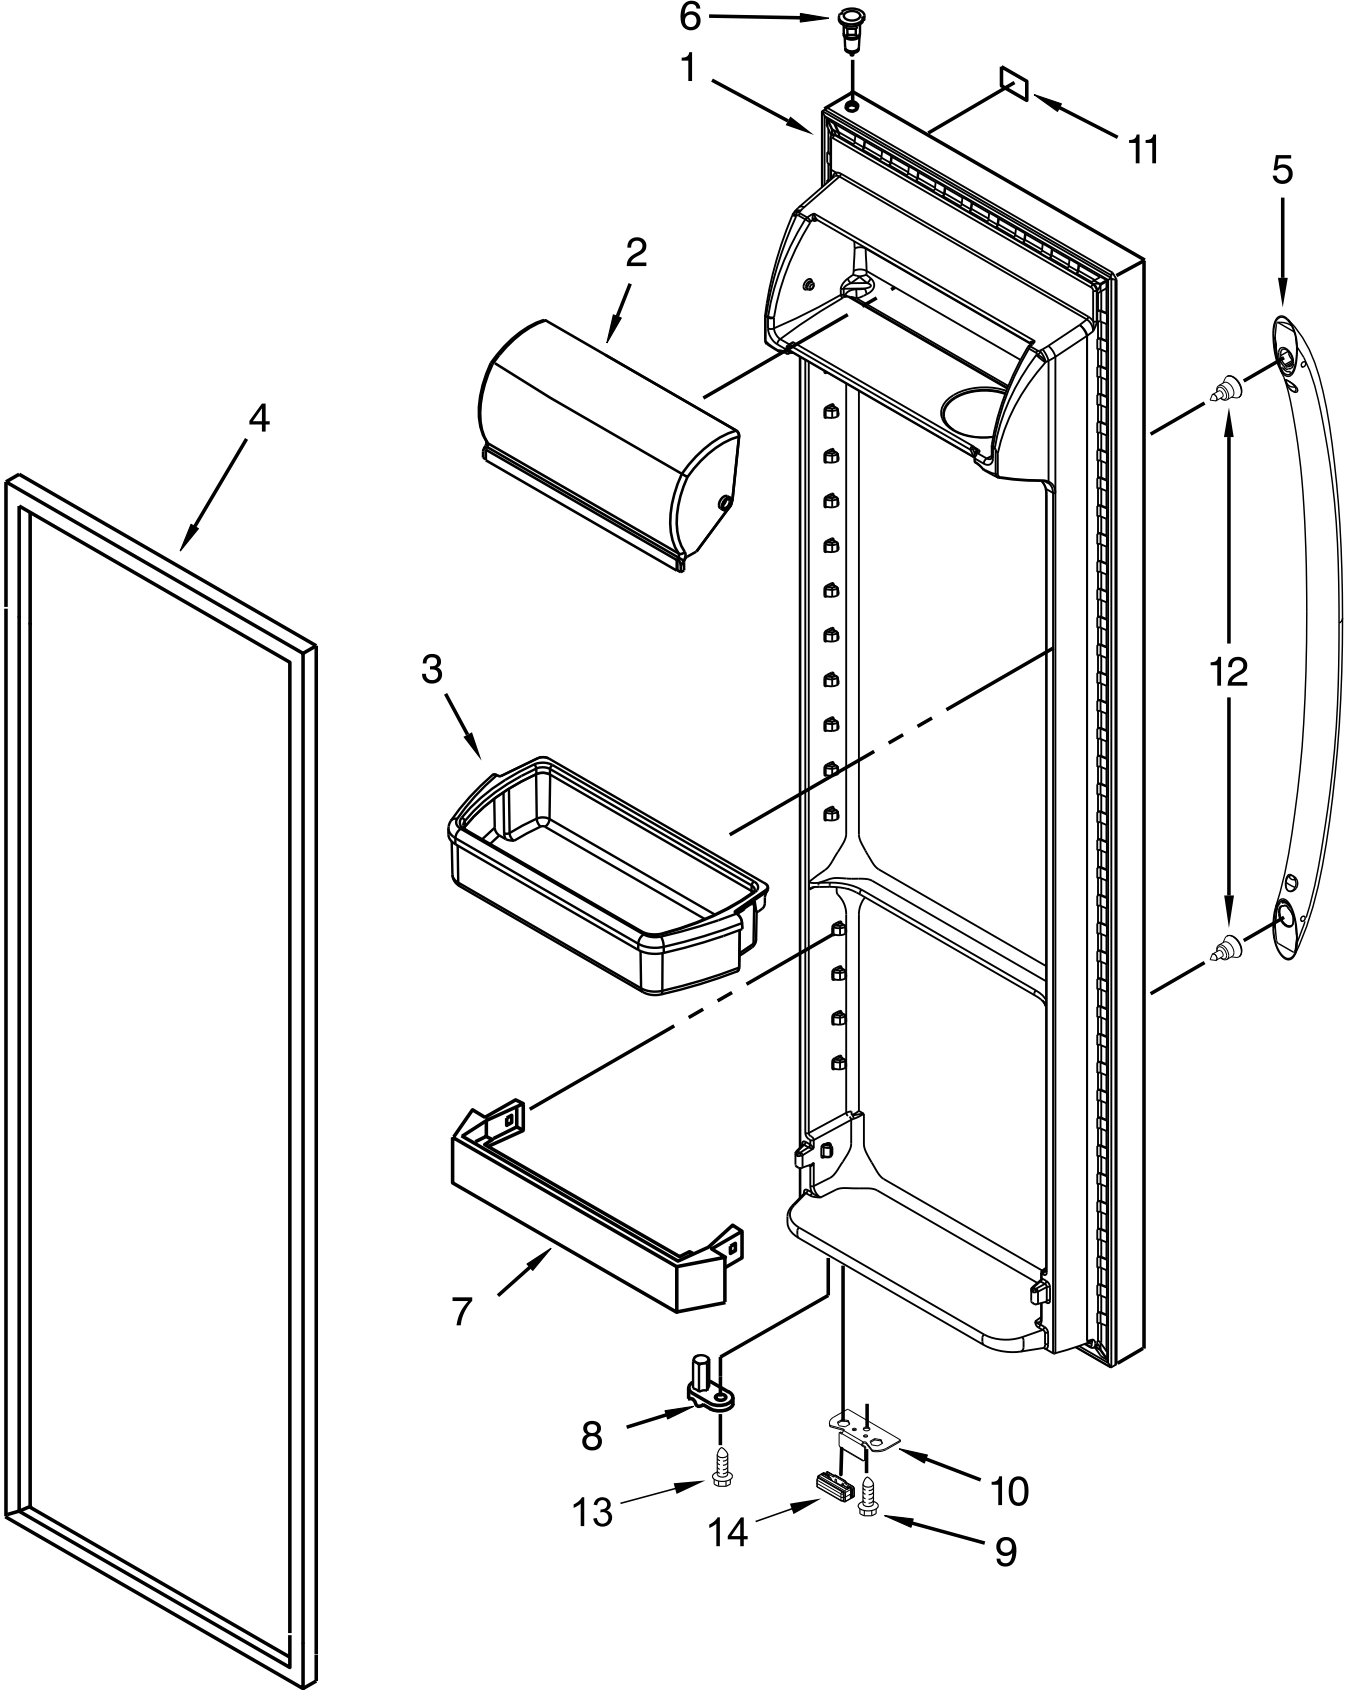

MOTOR AND ICE CONTAINER PARTS

<u>Illus. No.</u>	<u>Part No.</u>	<u>Description</u>	<u>Illus. No.</u>	<u>Part No.</u>	<u>Description</u>	<u>Illus. No.</u>	<u>Part No.</u>	<u>Description</u>
1	W11307589	Bracket, Motor	12	W11032812	Spacer, Step	26	1119020	Spring, Return
2	W10884561	Motor, Dispenser	13	W11032808	Spacer, Flat	27	1119021	Clip, Retainer (Dispenser Rod)
3	2152713	Assembly, Solenoid	14	W10278731	Blade, Rotary A	28	488886	Screw
4	W11549780	Light Module, LED	15	W10278732	Blade, Rotary B	29	W10185018	Housing, Crusher
5	W10138206	Spacer - Crusher Housing	16	W10278733	Blade, Rotary C	30	1119017	Deflector, Ice
6	W11218402	Assembly, Ice Dispenser Wiring	17	489234	Washer, Plain Upper Cam	31	489234	Washer, Plain Upper Cam
7	489399	Screw	18	W10181990	Blade, Fixed	32	489236	Ring, Retainer
8	W10169511	Coupling, Motor	19	W10189708	Block, Blade	33	W10698668	Coupling, Ice Conveyor
9	W11427433	Cover, Ice Container Front	20	489229	Pin, Roll	34	W11633658	Complete Icemaker Assembly
10	W11351746	Ice Door	21	W10295082	Auger	35	W10558423	Ice Container, Complete
11	W10670845	Container, Ice	22	W10698642	Drum			
			23	W10403781	Baffle, Floating			
			24	1119018	Nut, Bearing			
			25	W10838981	Arm, Control			

REFRIGERATOR DOOR PARTS