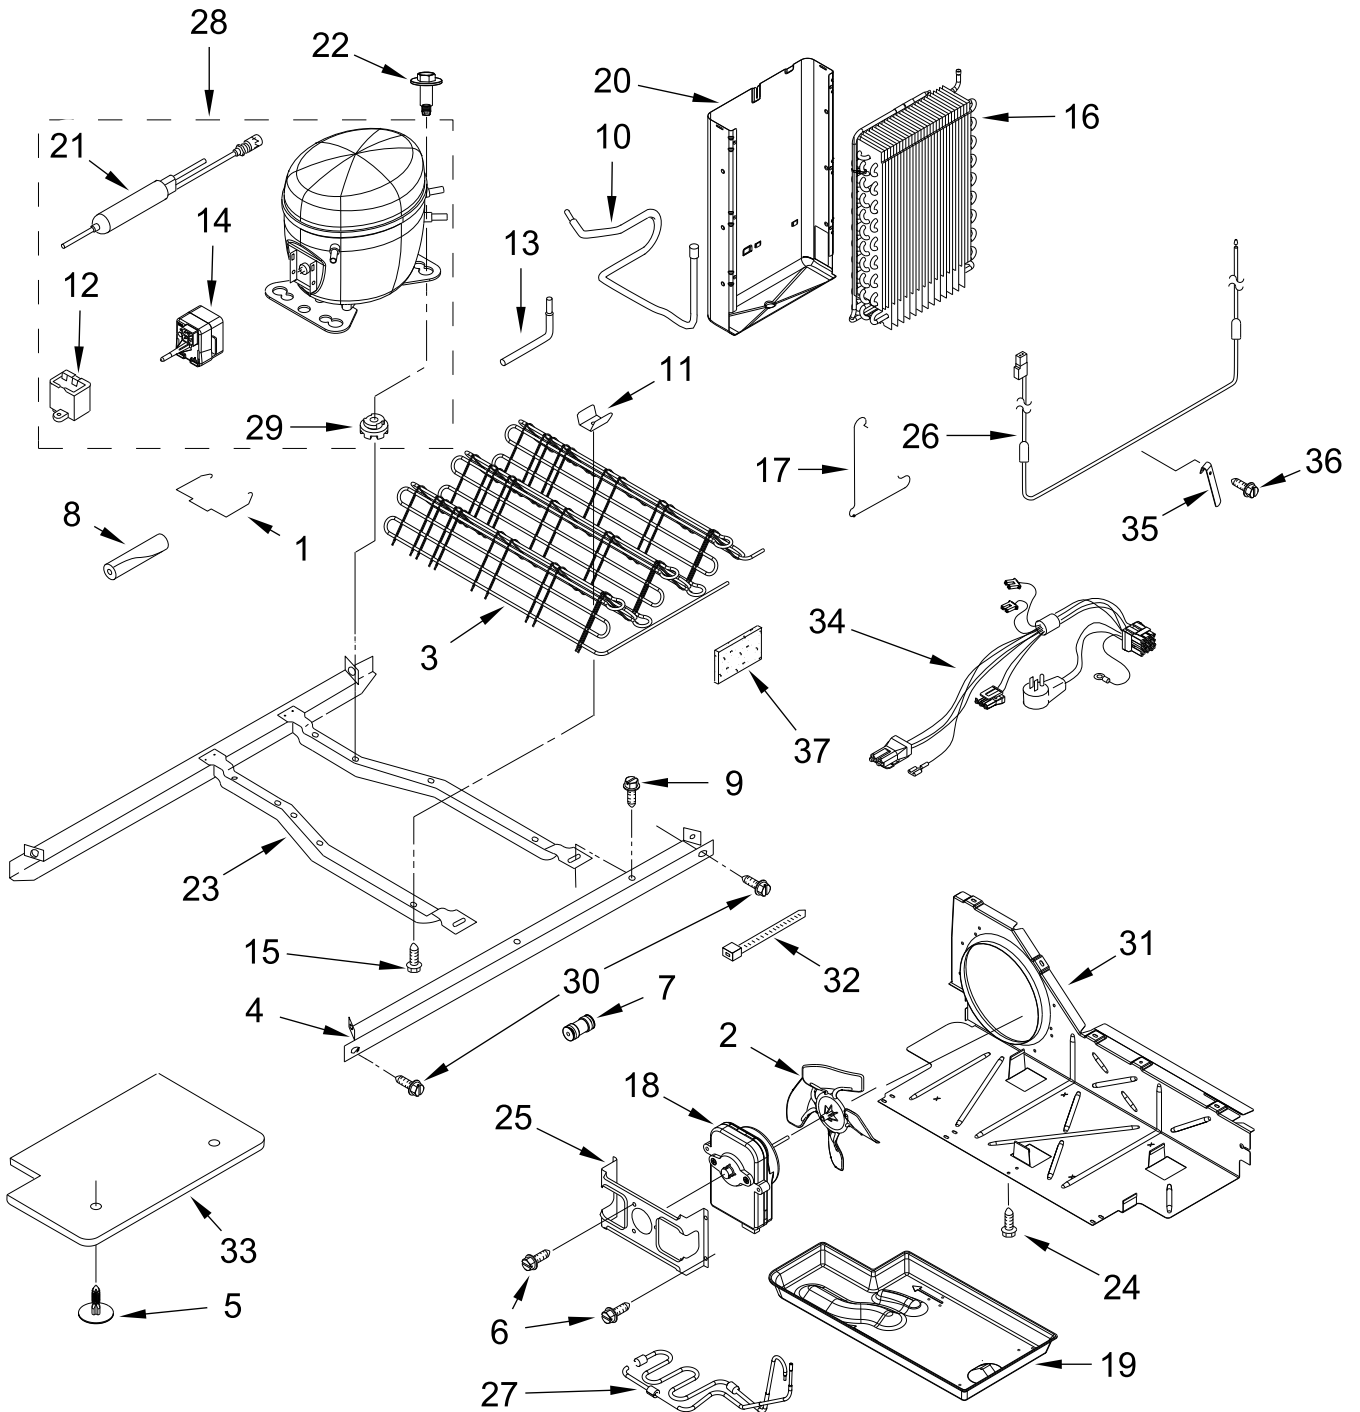

UNIT PARTS

UNIT PARTS

<u>Illus.</u> <u>No.</u>	<u>Part No.</u>	<u>Description</u>	<u>Illus.</u> <u>No.</u>	<u>Part No.</u>	<u>Description</u>	<u>Illus.</u> <u>No.</u>	<u>Part No.</u>	<u>Description</u>
1	W11495051	Strap, Bale	16	W11357918	Evaporator	27	W11442858	Assembly, Precooler Formed
2	2225834	Blade, Fan (Also Order the Following Lokring Parts)			(Also Order the Following Lokring Parts)	28	W11369198	Compressor (Also Order the Following Lokring Parts)
	W11506623	5 NK MS 00 (High Side to Condenser)		W11504449	4/2 NR AL 00 (Capillary Tube to Evaporator)		W11504415	8.5/8 NR MS 00 (Suction Tube to Compressor)
	W11504445	5/4 NR MS 00 (Suction Line to Condenser)		W11506619	8 NK MS 00 (Suction Line to Evaporator)		W11504431	7/5 NR MS 00 (High Pressure Side to Compressor)
3	W11553540	Assembly, Condenser	17	2161324	Clip, Defrost Heater		W11506619	8 NK MS 00 (Process Tube to Compressor)
4	W10900442	Rail, Unit Mounting	18	W11546724	Motor, Condenser Fan			
5	489396	Clip	19	W11562498	Tray, Evaporator			
6	8533993	Screw	20	W11400740	Assembly, Heat Shield and Drain Pan			
7	W10271541	Connector, Union	21	W10805035	Drier (Service Drier Without Dye) (Also Order the Following Lokring Parts)	29	W10806346	Grommet, Compressor
8	2161302	Sleeve				30	489340	Bolt
9	489427	Screw				31	W10896764	Baffle, Air
10	W11386791	Tube, Suction				32	2263990	Tie, Wire
11	2311725	Clip, Condenser		W11504433	6/4 NR MS 00 (Heat Loop to Drier)	33	W10897560	Assembly, Unit Cover (Bottom)
12	W10590083	Capacitor		W11504447	5/1.8 NR MS 00 (Capillary Tube to Drier)	34	W11383260	Assembly, Unit Wire (Includes Power Cord)
13	2325479	Tube, Process				35	W11399989	Heat Probe
14	W11359381	Device, Combination Start (Start Relay and Overload)	22	W10476309	Screw	36	489478	Screw
15	8281232	Screw	23	W10900445	Frame, Unit Mounting	37	2169104	Insulation, Sound Deadening
			24	489464A	Screw			REFRIGERANT CHARGE
			25	2181929	Bracket, Fan Mounting			68 grams (R600A)
			26	W11573117	Assembly, Defrost Heater and Evaporator Fan Harness (Includes Thermal Fuse)