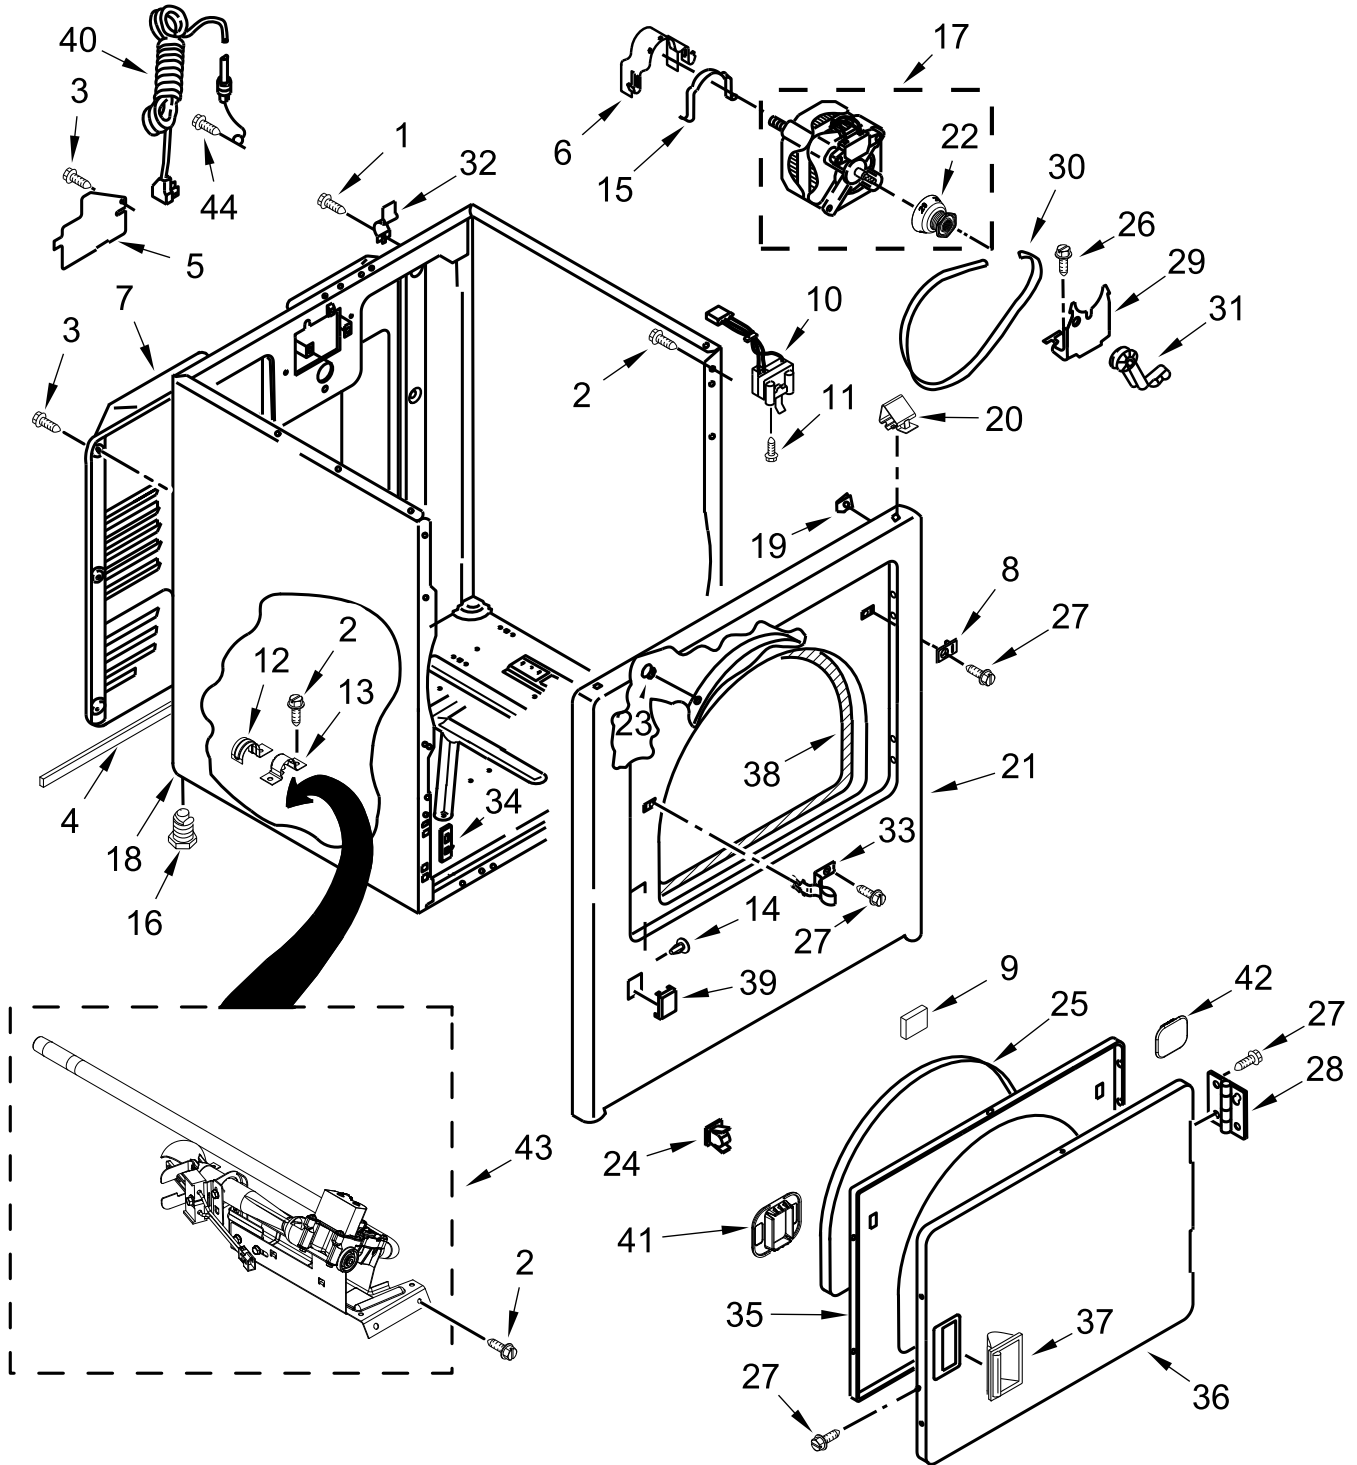

CABINET PARTS

CABINET PARTS

<u>Illus. No.</u>	<u>Part No.</u>	<u>Description</u>	<u>Illus. No.</u>	<u>Part No.</u>	<u>Description</u>	<u>Illus. No.</u>	<u>Part No.</u>	<u>Description</u>
1	3390631	Screw	17	W10396029	Assembly, Motor	32	8066217	Hinge, Top
2	343641	Screw	18		Cabinet	33	W11224633	Strike, Door
3	693995	Screw		8530603	White	34	W10775448	Clip, Front Panel
4	W10841728	Seal, Spill Guard	19	98234	Clip, Ground	35	W10463967	Door, Inner
5	8558833	Cover, Terminal Block	20	8066092	Lock, Front Top	36		Door, Front
6	3404162	Clamp, Motor (With Shield)	21		Panel, Front		W10714510	White
				W10664698	White	37		Handle, Door
7	W11598681	Panel, Rear	22	8066184	Pulley, Motor		W10714516	White
8	W10567345	Plug, Strike	23	685203	Clip, Felt Pad	38	W10803476	Assembly, Seal and Bearing
9	3389682	Spacer, Toe Panel	24	W11224630	Assembly, Door Catch			Plug, Front Panel
10	W10237959	Switch, Door	25	W10730752	Seal, Door	39		
11	697773	Screw	26	3400500	Bolt		8564457	White
12	W10727507	Clamp, Pipe	27	342055	Screw	40	W10869141	Cord, Power
13	341029	Clamp, Pipe	28		Assembly, Hinge and Pin	41	W10529198	Cover, Door Catch
14		Hinge Hole Cover		W10362431	White	42	W10529197	Bezel, Door Catch
	W11308618	White	29	348780	Base, Motor	43	W11564940	Burner Assembly (60 Hz) (Type 1)
15	W10121316	Clamp, Motor Mount	30	W10131364	Belt, Drive	44	W10773242	Screw
16	3392100	Foot, Dryer	31	691366	Idler Assembly