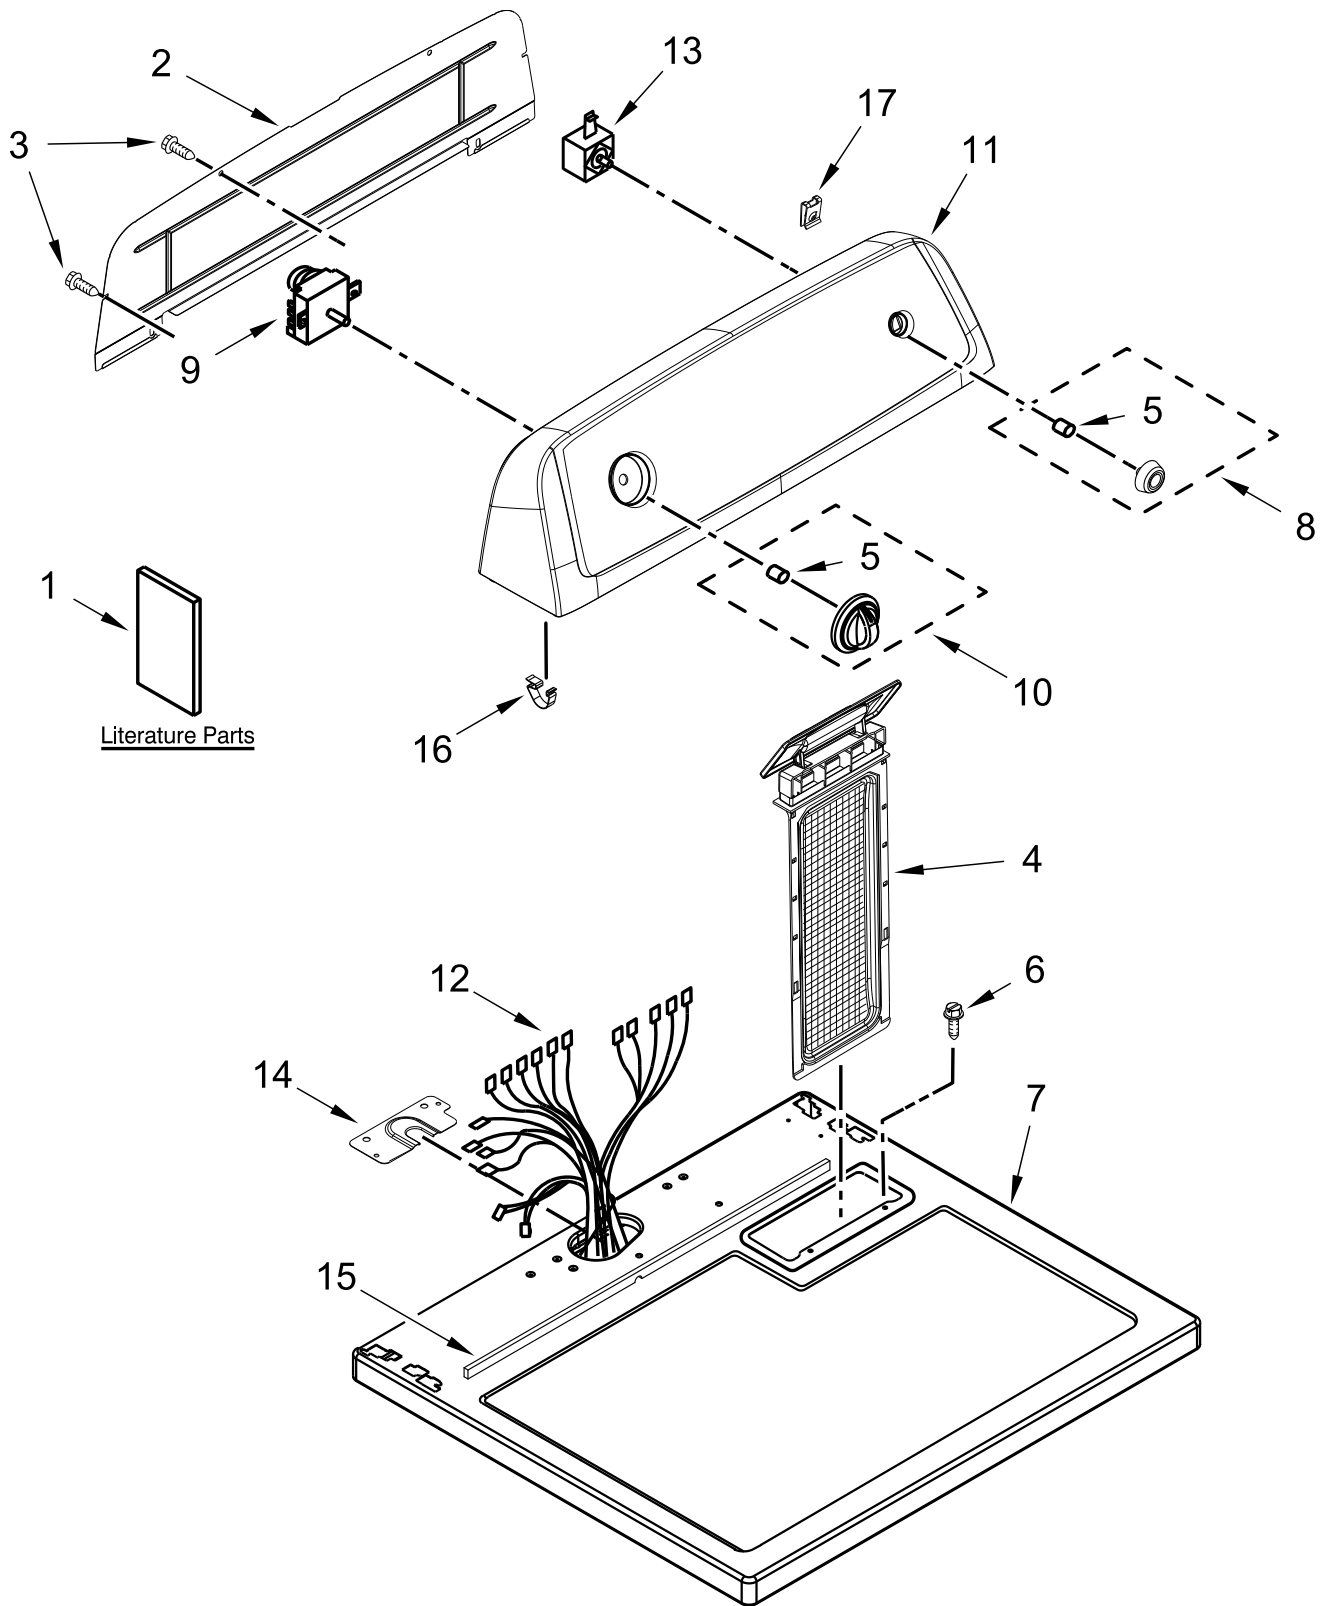

# TOP AND CONSOLE PARTS

<u>Illus. No.</u>	<u>Part No.</u>	<u>Description</u>	<u>Illus. No.</u>	<u>Part No.</u>	<u>Description</u>	<u>Illus. No.</u>	<u>Part No.</u>	<u>Description</u>
1		Literature Parts	6	688983	Screw	12	W10865760	Harness, Wiring
	W11361424	Owners Manual	7		Top	13	W10420741	Switch, Push To Start
		Quick Start Guide		8559800	White	14	W10112578	Bracket, Harness
	W10876313	Wiring Diagram	8		Knob, Push To Start	15	W10316616	Seal, Foam
2	W10416486	Panel, Rear Console		W10453948	White	16	8312709	Clip, Console
3	693995	Screw	9	W10745654	Timer Assembly	17	W10298336	Nut, "U"
4		Lint Screen	10		Assembly, Timer Knob			
	W11451394	White		W10711289	White			
5	8536939	Clip, Spring	11	W10097039	Panel, Control			