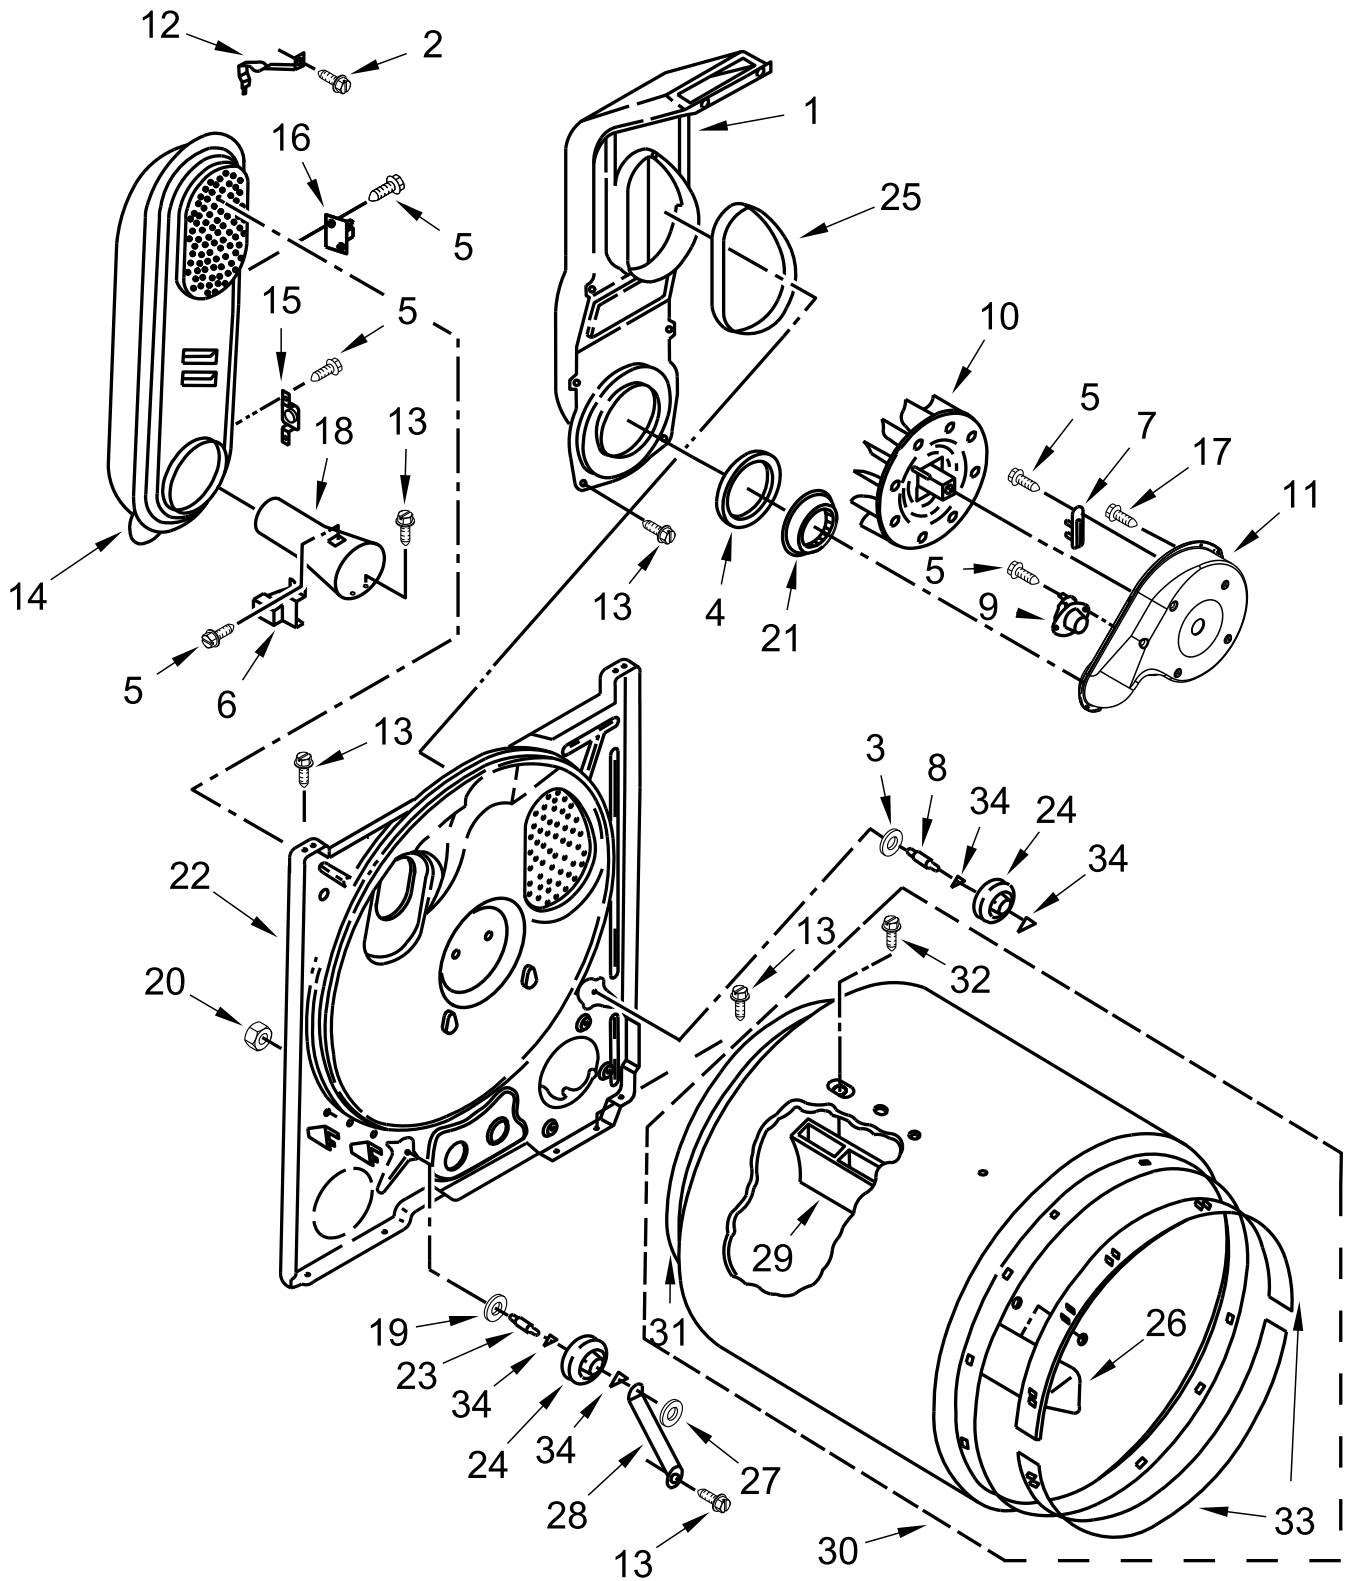

BULKHEAD PARTS

BULKHEAD PARTS

<u>Illus. No.</u>	<u>Part No.</u>	<u>Description</u>	<u>Illus. No.</u>	<u>Part No.</u>	<u>Description</u>	<u>Illus. No.</u>	<u>Part No.</u>	<u>Description</u>
1	W10798023	Assembly, Lint Chute	13	343641	Screw	24	3397590	Roller, Support
2	489463	Screw	14	8530285	Box, Heater (96C)	25	339956	Seal
3	3388703	Washer	15	W10754607	Thermostat, High Limit SPST (180F)	26	3403636	Baffle, Drum (Short)
4	347139	Seal, Lint Chute	16	W11050897	Kit, Thermal Cut-Off (Includes Thermostat)	27	90296	Nut, Push On
5	90767	Screw	17	3390647	Screw	28	W11032820	Bracket, Support
6	338906	Sensor, Radiant	18	8066049	Funnel, Burner	29	692490	Baffle, Drum (Long)
7	3392519	Fuse, Thermal (91C)	19	348197	Washer	30	W10757750	Assembly, Drum (Complete)
8	W10359269	Shaft, Drum Roller - Right Hand Thread	20	W10298789	Nut, Hex	31	W10856781	Seal, Rear Drum
9	3387134	Thermostat	21	W10389567	Shield, Exhaust	32	W10219342	Screw
10	694089	Wheel, Blower	22	W10714475	Bulkhead	33	692526	Bearing, Ring
11	8577230	Housing, Blower	23	W10359270	Shaft, Drum Roller - Left Hand Thread	34	W10512946	Washer, Tri Ring
12	3398161	Clip, Heater Box