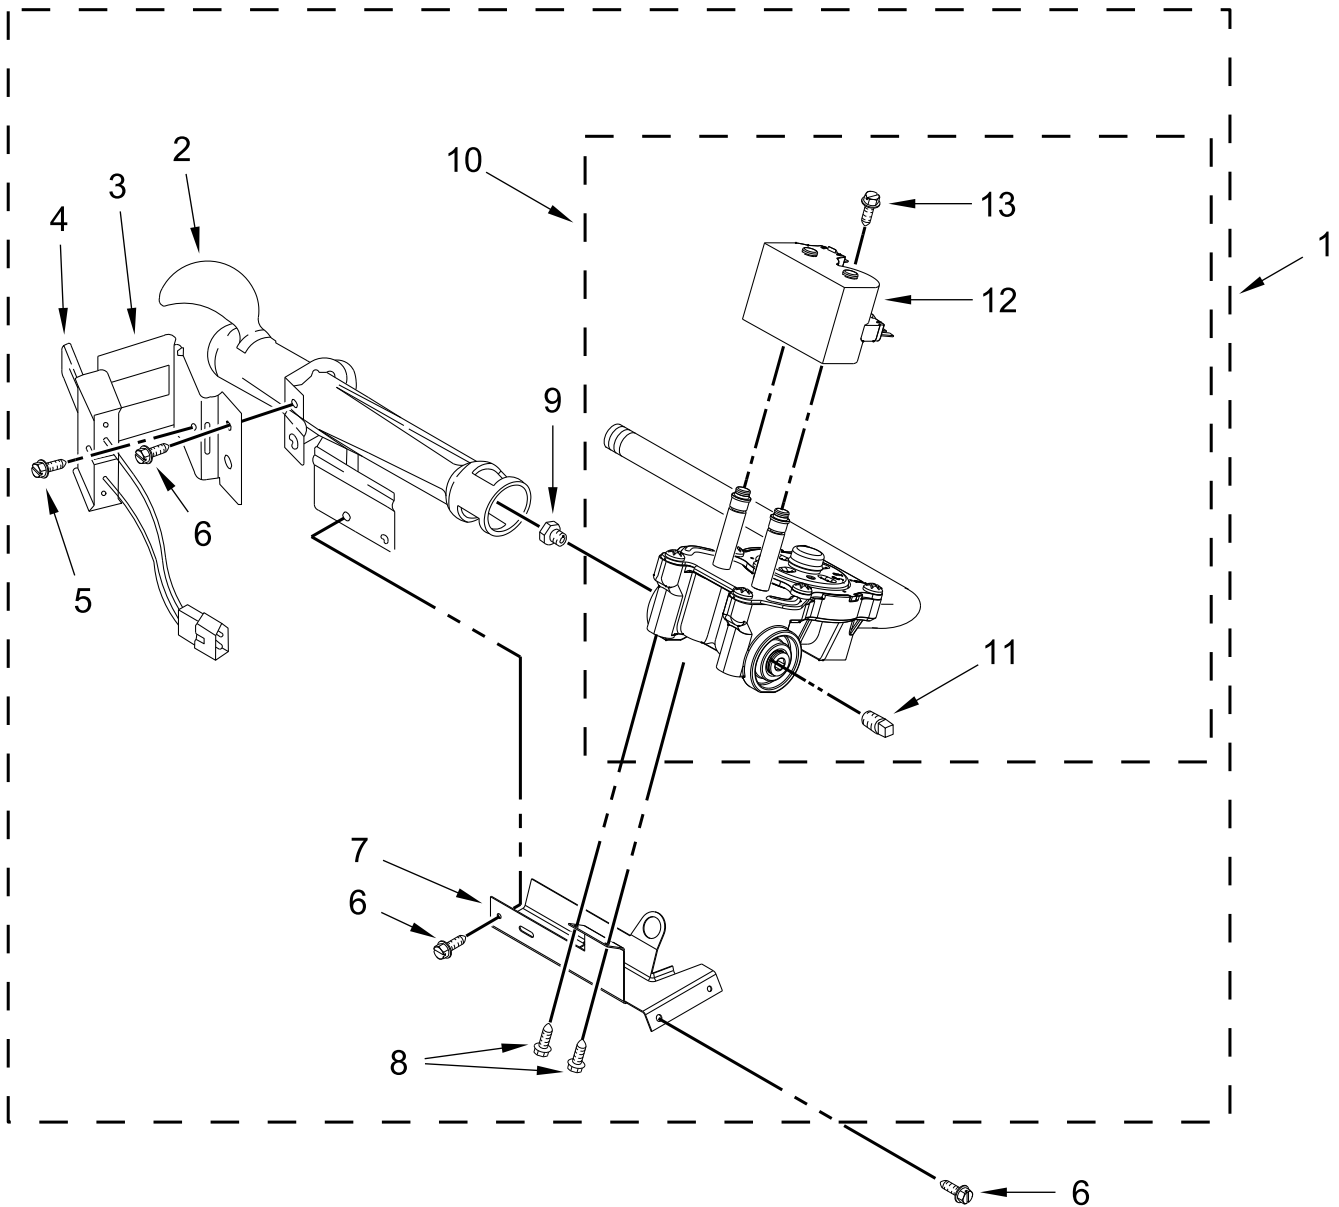

BURNER ASSEMBLY PARTS

USE WITH TYPE 1 - NATURAL, TYPE 2 - MIXED,
AND TYPE 4 - LIQUEFIED PROPANE AND BUTANE GASES

BURNER ASSEMBLY PARTS

<u>Illus.</u> <u>No.</u>	<u>Part No.</u>	<u>Description</u>	<u>Illus.</u> <u>No.</u>	<u>Part No.</u>	<u>Description</u>	<u>Illus.</u> <u>No.</u>	<u>Part No.</u>	<u>Description</u>
1	W11564940	Burner Assembly (60 Hz) (Type 1)	7	693986	Base, Burner	13	326049536	Screw
2	688617	Tube, Burner	8	3387057	Screw			Following Parts Not Illustrated
3	694298	Bracket, Ignitor	9		Orifice, Burner			
4	686590	Ignitor		234826	Type 1 (Natural)	W11581316		Kit, LP Conversion
5	W10366705	Screw	10	W11564943	Valve, Gas (60 Hz)			
6	343641	Screw	11	W10295523	Pipe Plug			
			12	W10328463	Coil (60 Hz)