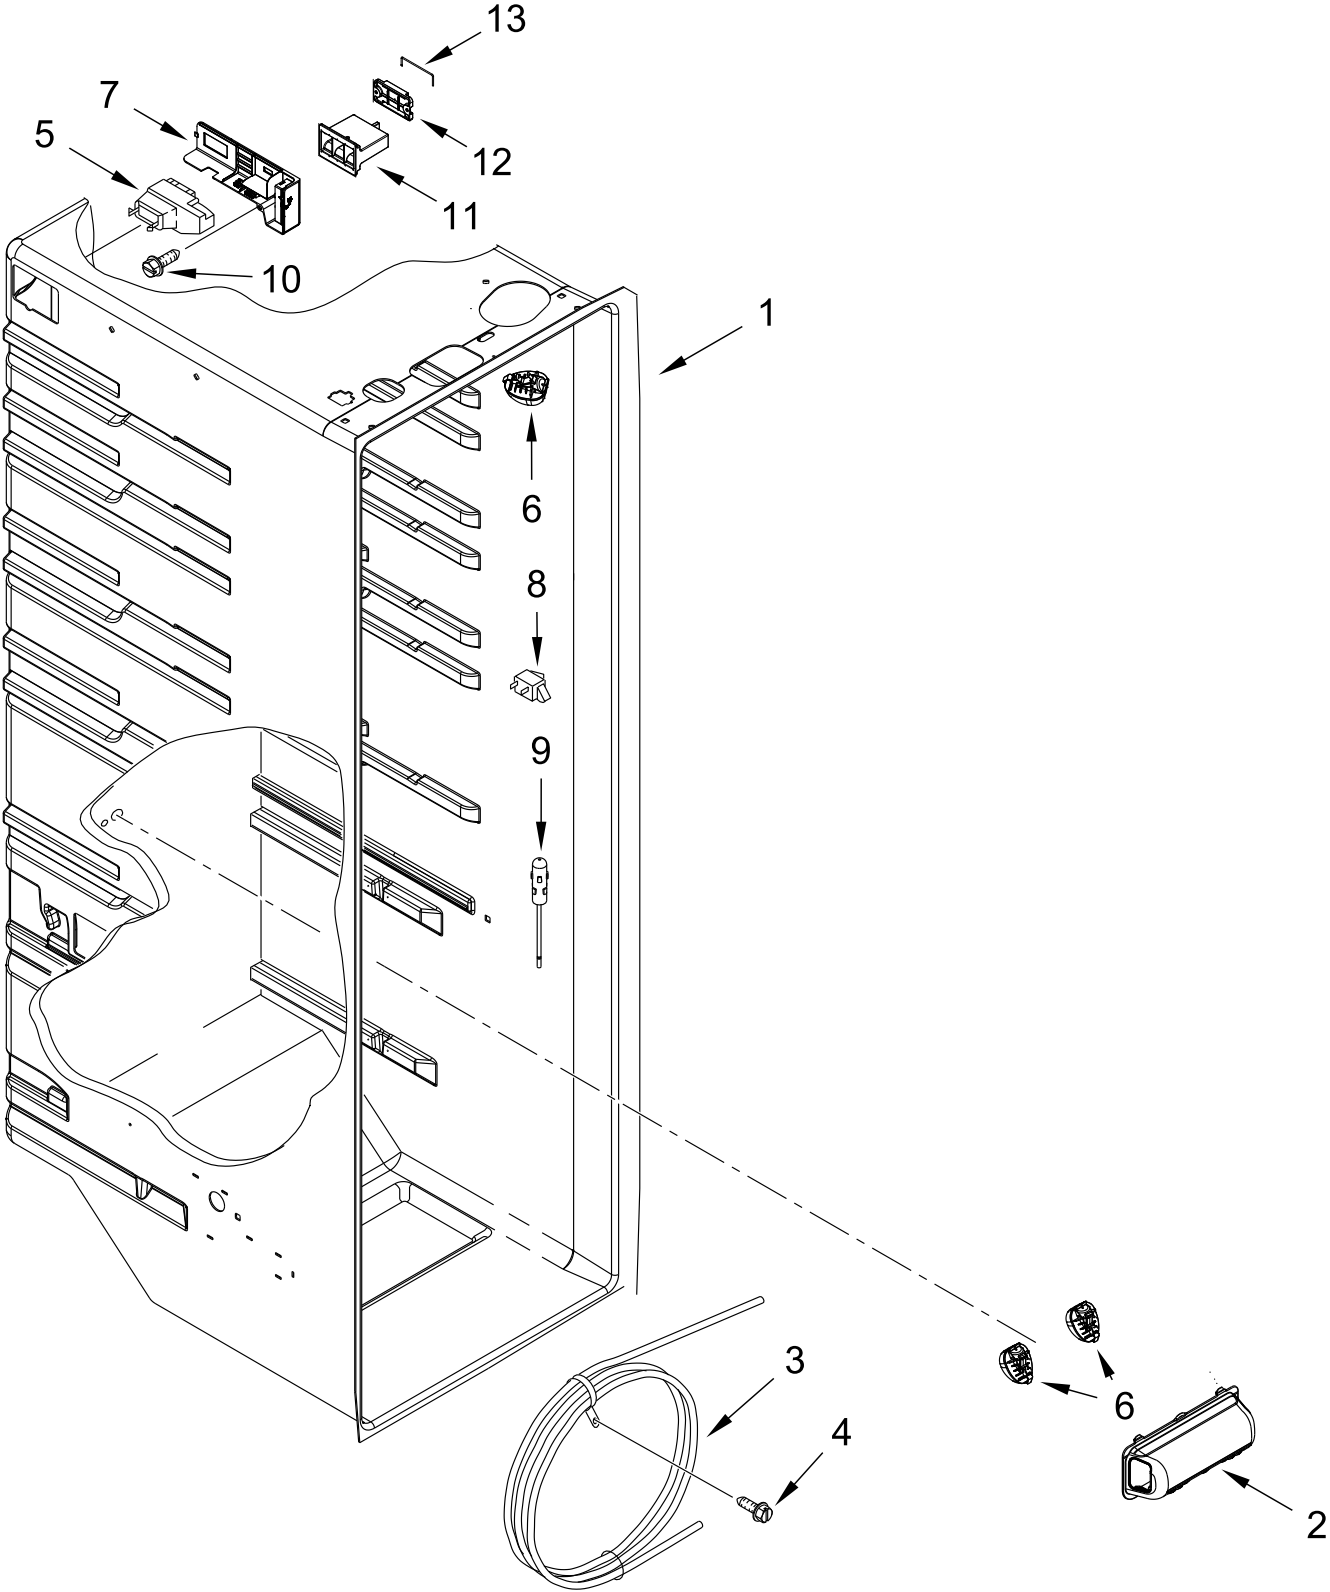

REFRIGERATOR LINER PARTS

REFRIGERATOR LINER PARTS

<u>Illus.</u> <u>No.</u>	<u>Part No.</u>	<u>Description</u>	<u>Illus.</u> <u>No.</u>	<u>Part No.</u>	<u>Description</u>	<u>Illus.</u> <u>No.</u>	<u>Part No.</u>	<u>Description</u>
1		Liner (Not A Serviceable Part)	4	W10141518	Screw	9	W10384183	Thermistor
			5	W11264792	Diffuser, Air	10	486298	Screw
2	W10166130	Lens, Light (Includes Gasket)	6	W11549780	Light Module, LED	11	W10901825	Slider, Housing
			7	W11478197	Control, Electronic	12	W10901827	Slider
3	W11676893	Tubing, Water Reservoir	8	W10847849	Switch, Light	13	W10901826	Connecting Rod