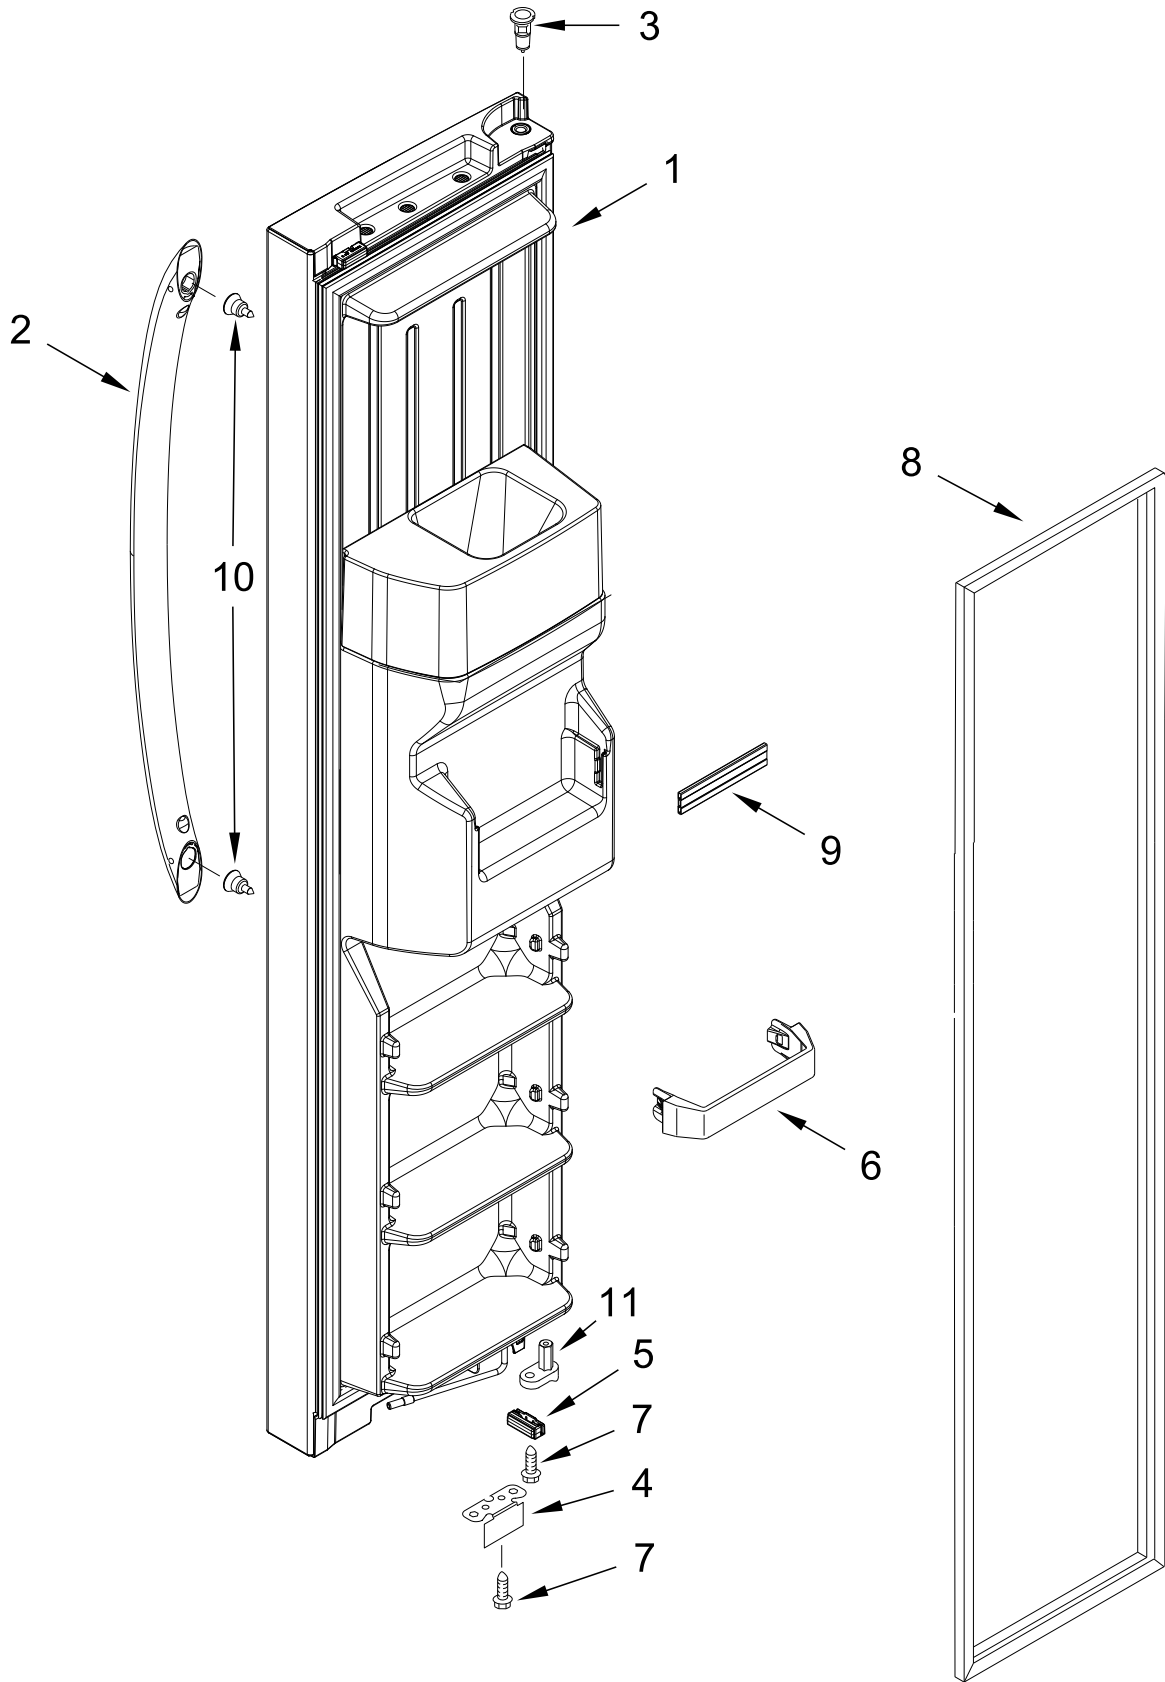

REFRIGERATOR DOOR PARTS

<u>Illus.</u> <u>No.</u>	<u>Part No.</u>	<u>Description</u>	<u>Illus.</u> <u>No.</u>	<u>Part No.</u>	<u>Description</u>	<u>Illus.</u> <u>No.</u>	<u>Part No.</u>	<u>Description</u>	
1		Door, Refrigerator (Includes Door Gasket)	5		Handle	11		Badge	
	W11156544	Stainless		W10257120	Grey		W11046241	Stainless	
				6	2200087	Thimble	12	W10288153	Screw
2	2256101	Door, Compartment		7	2309941	Trivet	13	W10296804	Screw
3	W11034658	Bin, Door		8	W10900464	Thimble, Cam	14		Bumper, Door
4		Gasket, Door		9	W10296816	Screw		W10407187	Black
	W10912379	Black		10	W11481760	Bracket, Door Stop			

FREEZER DOOR PARTS