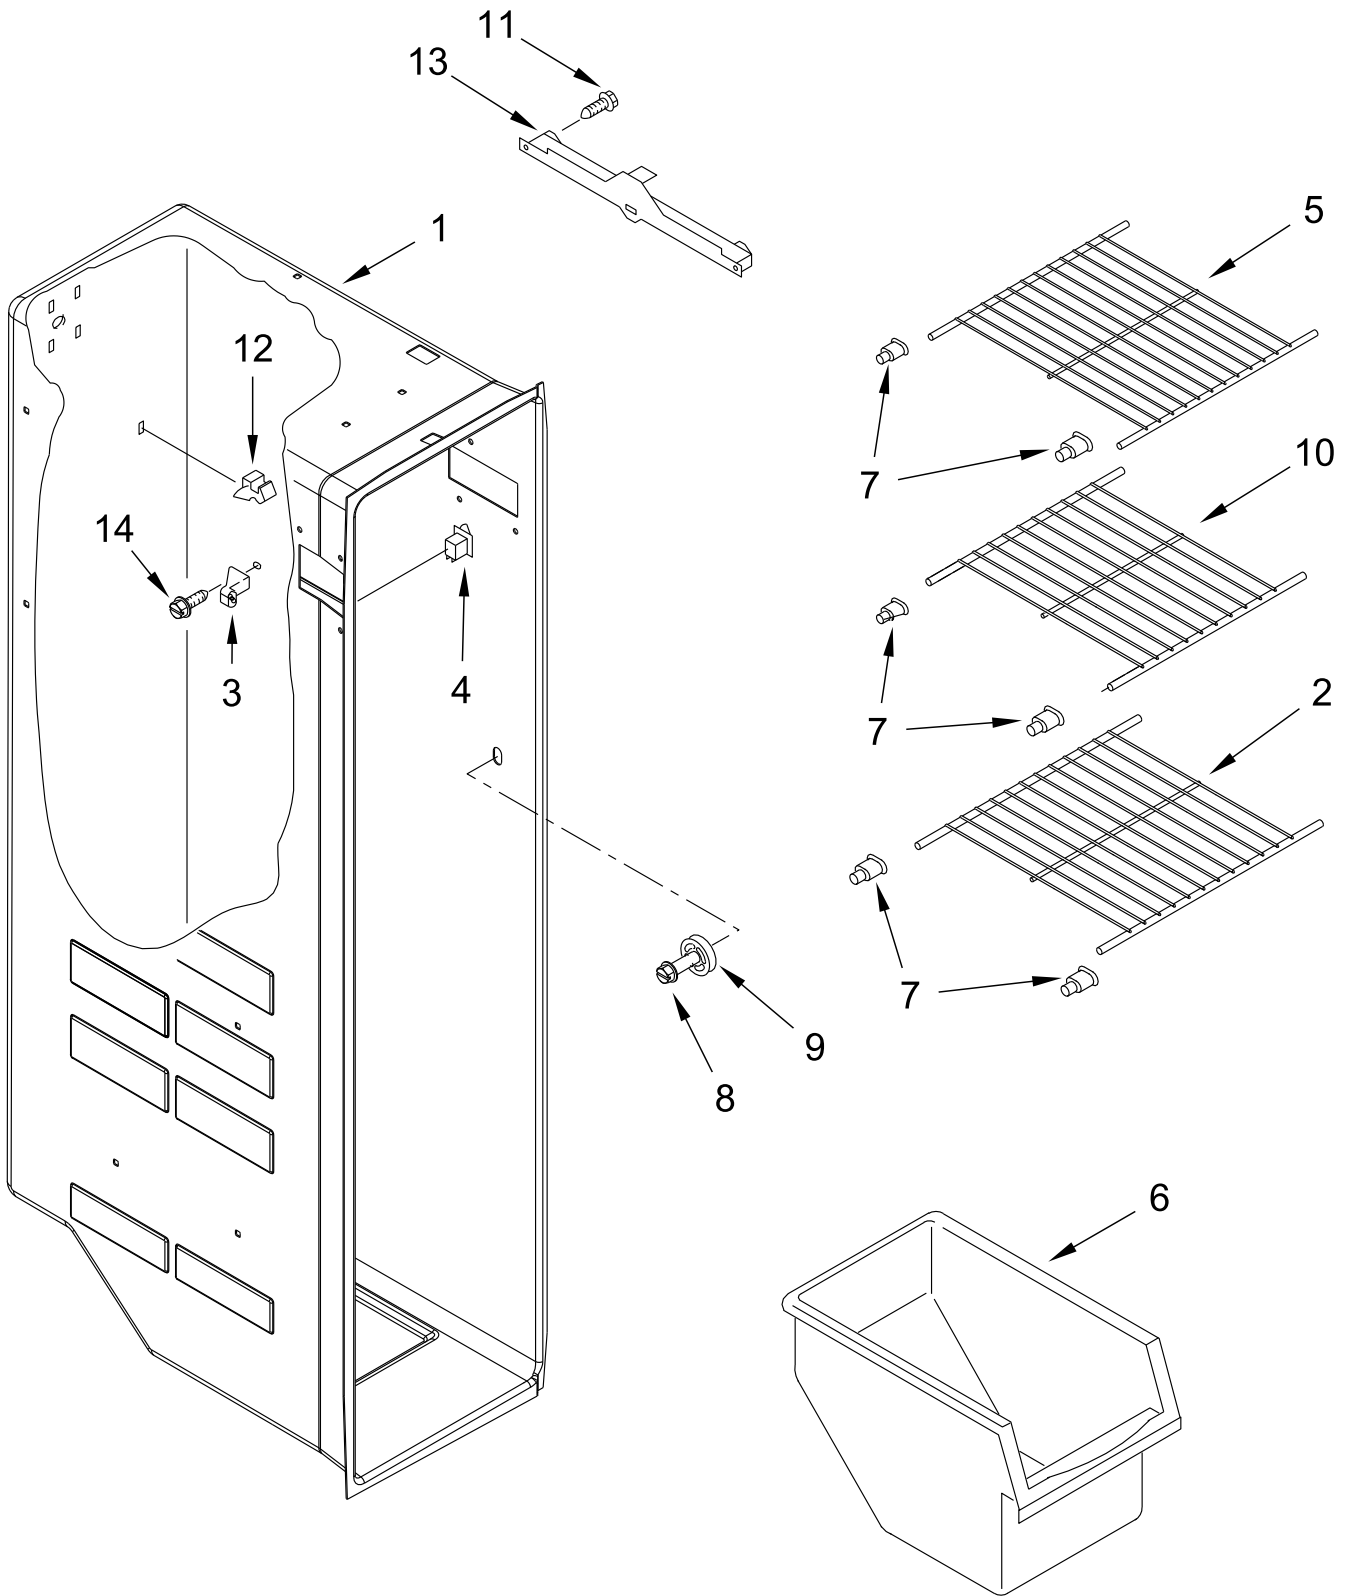

FREEZER LINER PARTS

FREEZER LINER PARTS

<u>Illus.</u> <u>No.</u>	<u>Part No.</u>	<u>Description</u>	<u>Illus.</u> <u>No.</u>	<u>Part No.</u>	<u>Description</u>	<u>Illus.</u> <u>No.</u>	<u>Part No.</u>	<u>Description</u>
1		Liner (Not A Serviceable Part)	6	2309758	Bin, Freezer	12	2315163	Clip, Air Duct
2	W10318952	Shelf, Wire	7	W10130299	Cup, Shelf	13	W10845585	Slide, Ice Container (Left)
3	2196206	Stud, Support	8	W10191954	Screw		W10845583	Slide, Ice Container (Right)
4	W10847853	Switch, Rocker	9	2196208	Assembly, Stud			
5	W10318960	Shelf, Wire (Short)	10	W10318953	Shelf, Wire	14	3400893	Screw
			11	489100	Screw