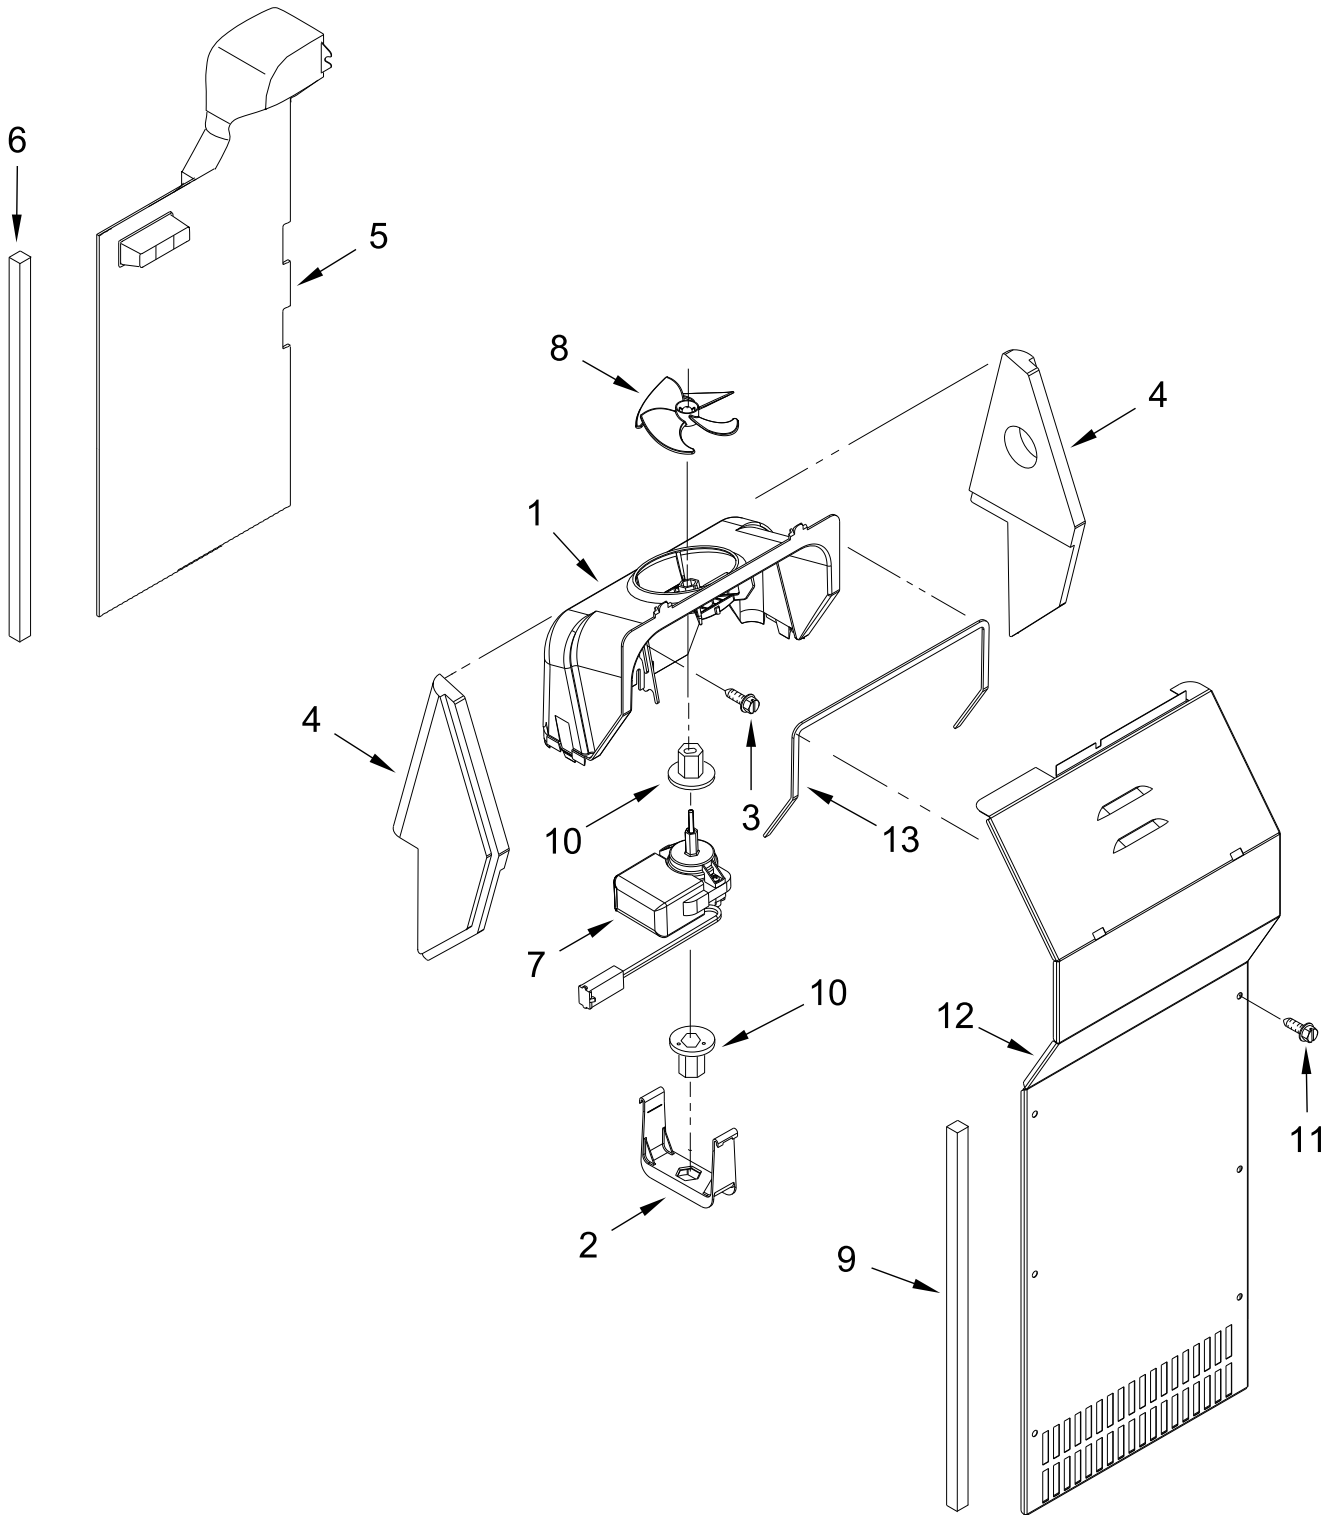

AIR FLOW PARTS

AIR FLOW PARTS

<u>Illus.</u> <u>No.</u>	<u>Part No.</u>	<u>Description</u>	<u>Illus.</u> <u>No.</u>	<u>Part No.</u>	<u>Description</u>	<u>Illus.</u> <u>No.</u>	<u>Part No.</u>	<u>Description</u>
1	W11228728	Scroll, Fan	5	W11099844	Duct, Freezer Air	11	W10142292	Screw
2	W10188846	Retainer, Fan Motor	6	W10252476	Gasket	12	W10463010	Cover, Evaporator
3	489478	Screw	7	2315549	Motor, Fan	13	2155788	Gasket, Scroll Assembly
4		Support, Fan Scroll	8	2169142	Blade, Fan			
	W11414496	Left Hand	9	2304241	Gasket			
	W11414497	Right Hand	10	2176759	Grommet, Motor