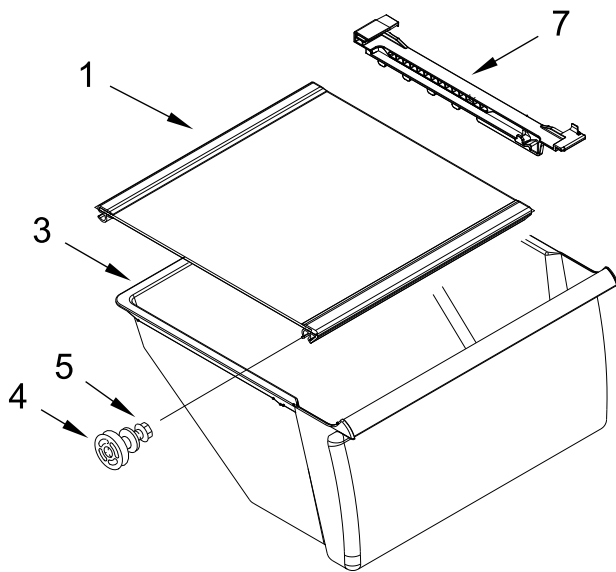

REFRIGERATOR SHELF PARTS

REFRIGERATOR SHELF PARTS

<u>Illus.</u> <u>No.</u>	<u>Part No.</u>	<u>Description</u>	<u>Illus.</u> <u>No.</u>	<u>Part No.</u>	<u>Description</u>
1	W11495082	Cover, Crisper	7	W11495059	Track, Holder (Left Hand)
2	W10902068	Pan, Crisper			
3	W11035216	Pan, Meat		W11495062	Track, Holder (Right Hand)
4	W10173126	Assembly, Shelf Stud			
5	W10191954	Screw	8	W10282883	Slide, Humidity
6	W11135530	Assembly, Shelf	9	W10282880	Housing, Humidity