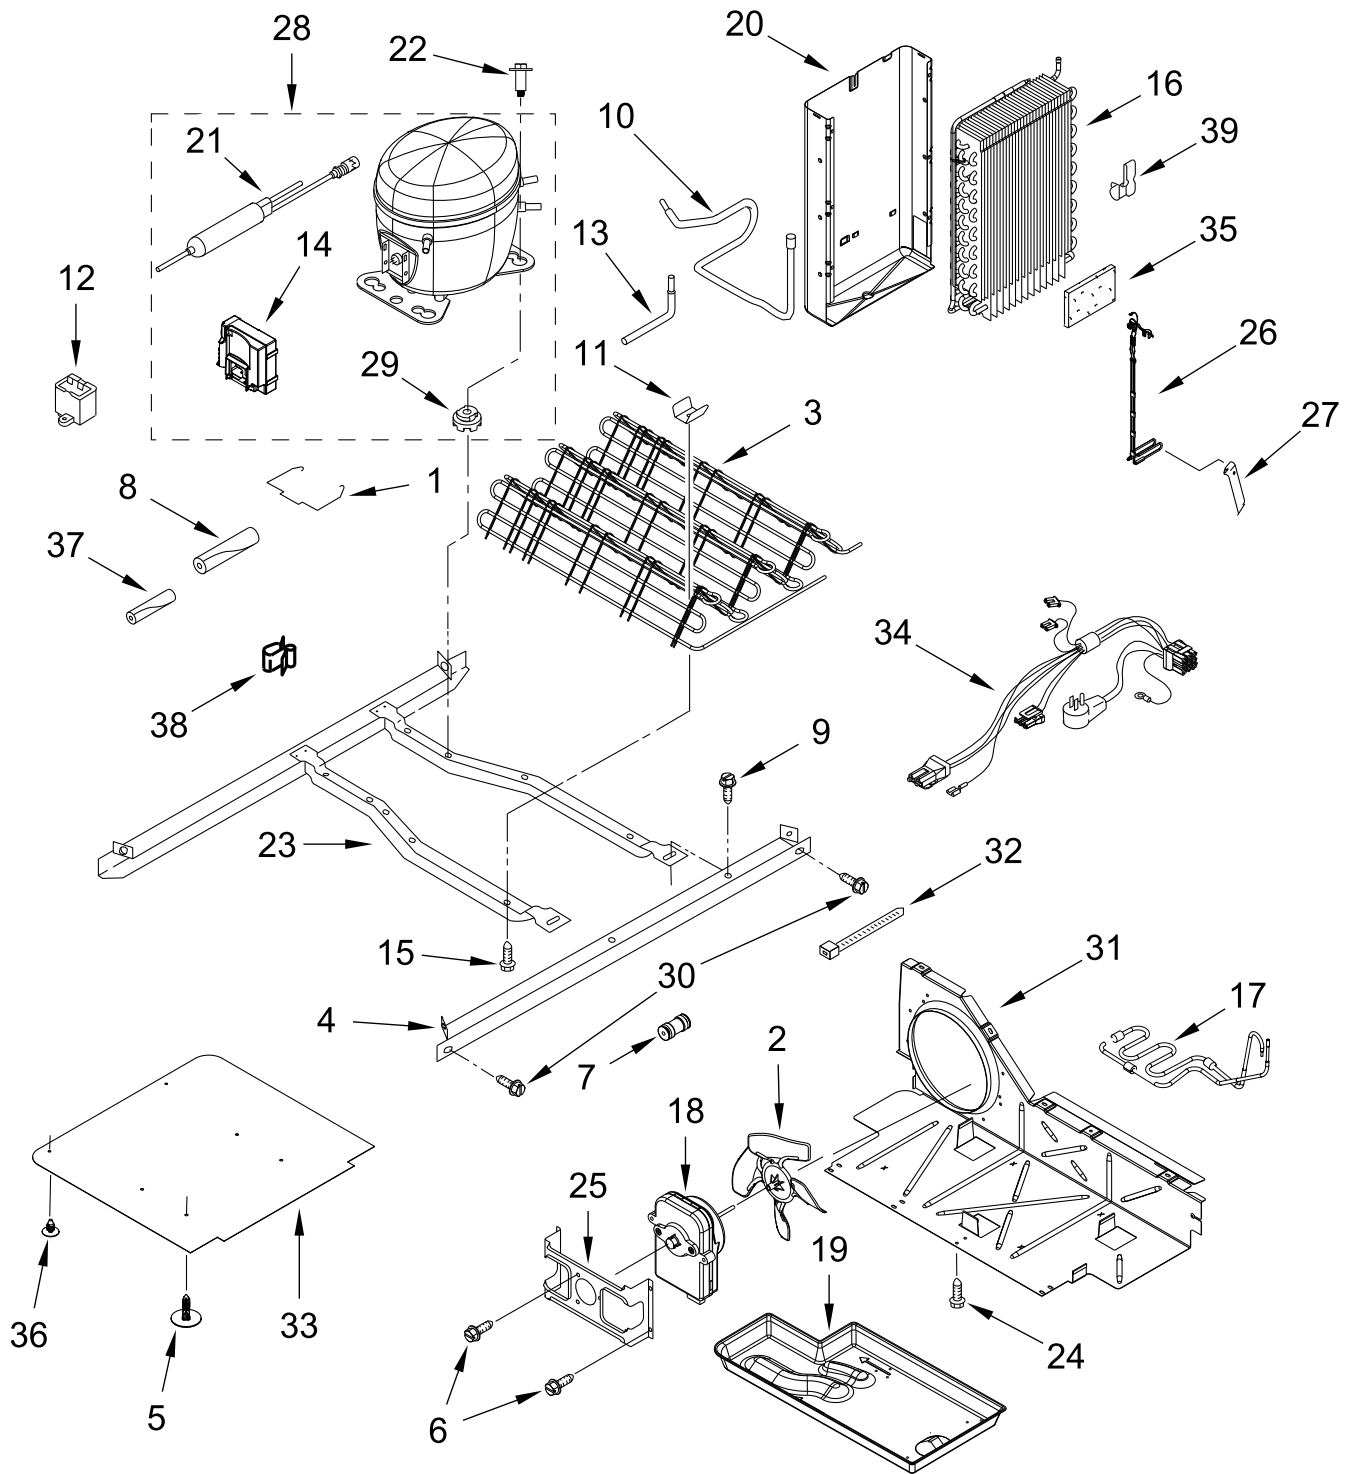

UNIT PARTS

UNIT PARTS

<u>Illus. No.</u>	<u>Part No.</u>	<u>Description</u>	<u>Illus. No.</u>	<u>Part No.</u>	<u>Description</u>	<u>Illus. No.</u>	<u>Part No.</u>	<u>Description</u>
1	W11495051	Strap, Bale	18	W11546724	Motor, Condenser Fan	29	W10806346	Grommet, Compressor
2	2225834	Blade, Fan	19	W11562498	Tray, Evaporator	30	489340	Bolt
3	W11553540	Assembly, Condenser (Also Order the Following Lokring™ Parts)	20	W11400739	Assembly, Heat Shield and Drain Pan	31	W10896764	Baffle, Air
	W11506623	5 NK MS 00 (High Side to Condenser)	21	W10805035	Drier (Service Drier Without Dye) (Also Order the Following Lokring™ Parts)	32	W10155270	Cable Tie
	W11504445	5/4 NR MS 00 (Suction Line to Condenser)		W11504433	6/4 NR MS 00 (Heat Loop to Drier)	33	W10905940	Assembly, Unit Cover (Bottom)
4	W10905882	Rail, Unit Mounting		W11504447	5/1.8 NR MS 00 (Capillary Tube to Drier)	34	W11383260	Assembly, Unit Wire (Includes Power Cord)
5	489396	Clip	22	W10476309	Screw	35	2169104	Insulation, Sound Deadening
6	8533993	Screw	23	W10905880	Frame, Unit Mounting (Includes Unit Mounting Rail)	36	W10000080	Retainer, Push-In
7	W10271541	Connector, Union				37	W10303521	Sleeve
8	2161302	Sleeve				38	2326941	Clip, Wire
9	489427	Screw				39	2304287	Clip
10	W11506458	Tube, Suction	24	489464	Screw			REFRIGERANT CHARGE 64 grams (R600A)
11	2311725	Clip, Condenser	25	2181929	Bracket, Fan Mounting			
12	W10590083	Capacitor	26	W11573115	Assembly, Defrost Heater and Evaporator Fan Harness (Includes Thermal Fuse)			
13	2325479	Tube, Process	27	W11399989	Heat Probe			
14	W11359381	Device, Combination Start (Start Relay and Overload)	28	W11663223	Compressor (Also Order the Following Lokring™ Parts)			
15	8281232	Screw		W11504415	8.5/8 NR MS 00 (Suction Tube to Compressor)			
16	W11357917	Evaporator (Also Order the Following Lokring™ Parts)		W11504431	7/5 NR MS 00 (High Pressure Side to Compressor)			
	W11504449	4/2 NR AL 00 (Capillary Tube to Evaporator)		W11506619	8 NK MS 00 (Process Tube to Compressor)			
	W11506619	8 NK MS 00 (Suction Line to Evaporator)						
17	W11442858	Assembly, Precooler Formed