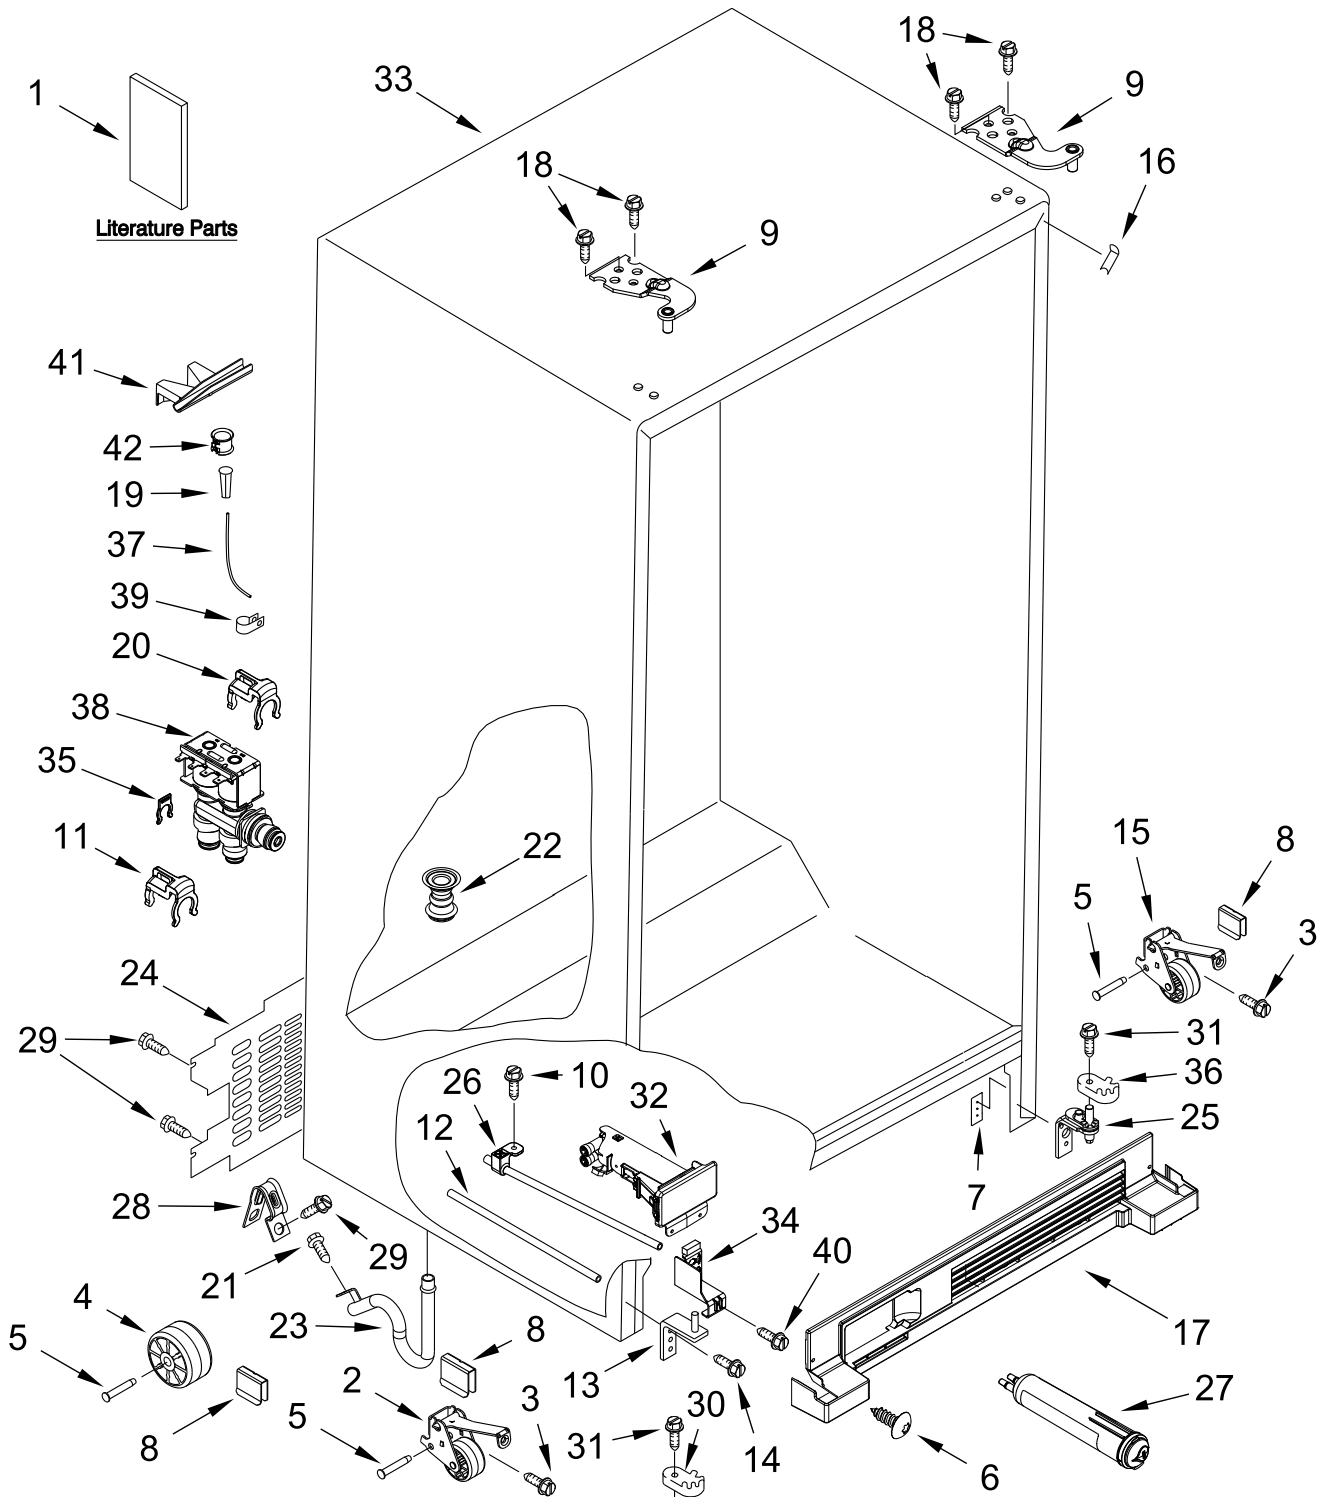

AMANA®

REFRIGERATOR

MODELS:

ASI2175GRS10 (Stainless)

CABINET PARTS

CABINET PARTS

<u>Illus.</u> <u>No.</u>	<u>Part No.</u>	<u>Description</u>	<u>Illus.</u> <u>No.</u>	<u>Part No.</u>	<u>Description</u>	<u>Illus.</u> <u>No.</u>	<u>Part No.</u>	<u>Description</u>
1		Literature Parts	14	3400113	Screw	31	W10142234	Screw
	W11484052	Use & Care Guide	15		Assembly, Roller	32		Housing, Water Filter
		Tech Sheet		W10304659	Right Hand		W11036341	Black
	W11641239	English	16		Filler, Wrapper	33		Cabinet (Not A Servicable Part)
	W11647252	Energy Guide		W11219641	Black			
2		Assembly, Roller	17		Grille	34	W10897565	Assembly, Bracket
	W10304660	Left Hand		W11226347	Black	35	W11175632	Locking Ring (1/4)
3	2152958	Screw	18	W10290781	Screw, Hinge		W11175631	Locking Ring (5/16)
4	2150304	Roller	19	2181939	Insert, Tube	36	W10905504	Closer, Lower Cam Door (Refrigerator)
5	2262072	Axle, Roller	20	W11252188	Double Lock Ring			
6	W10308487	Screw (Black)	21	489464	Screw	37	W10357069	Tube, Water
7	W11036715	Plate, Screw (Refrigerator)	22	W11424515	Fitting, Drain	38	W11563296	Assembly, Filter Valve
	W10904380	Plate, Screw (Freezer)	23	W11404685	Extension, Drain Fitting	39	M0108107	Clamp, Tube
8	W11087168	Clip, Roller	24	W11613262	Cover, Unit	40	W10162487	Screw
9		Hinge, Top	25	W11097327	Assembly, Bottom Hinge (Refrigerator - Also includes Door Cam)	41	W11605929	Chute, Water
	W11167022	Left Hand				42	W10329003	Clamp, Tube
	W11167023	Right Hand						
10	W10141518	Screw	26	W10900449	Tube, Filter Inlet			
11	W11091654	Connector, Double Lock	27	W10735398	Filter, Water			
12	W10900447	Tube, Filter Outlet	28	W11234470	Clamp, Plastic			
13	W11093938	Assembly, Bottom Hinge (Freezer)	29	W10141645	Screw			
			30	W11095731	Closer, Door (Freezer)			