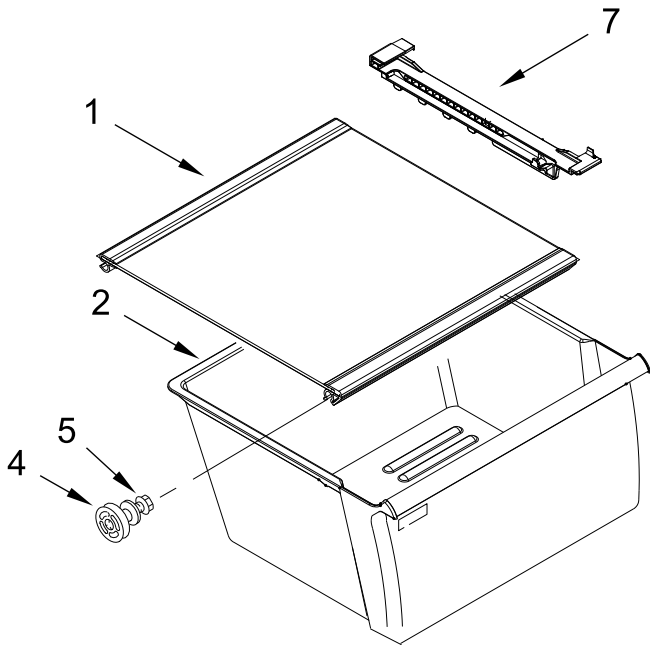

REFRIGERATOR SHELF PARTS

REFRIGERATOR SHELF PARTS

<u>Illus.</u> <u>No.</u>	<u>Part No.</u>	<u>Description</u>	<u>Illus.</u> <u>No.</u>	<u>Part No.</u>	<u>Description</u>
1	W11495082	Cover, Crisper	7	W11495059	Track, Holder (Left Hand)
2	W10902068	Pan, Crisper			
3	W11035216	Pan, Meat		W11495062	Track, Holder (Right Hand)
4	W10173126	Assembly, Shelf Stud			
5	W10191954	Screw	8	W10282883	Slide, Humidity
6	W11135530	Assembly, Shelf	9	W10282880	Housing, Humidity