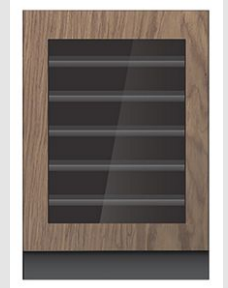

UV-RESISTANT THERMAL GLASS

Let your tongue meet tannins. Double-paned glass helps filter out ultraviolet light and helps reject temperature swings to sustain the body and finish you covet.

SMOOTH CLOSE RACKS

Smooth moves. Each beechwood rack opens and closes fluidly and quietly, even when fully loaded.

45 BOTTLE CAPACITY

Drench your desires. Chilled from neck to end, every bottle of cool, liquid temptation is cradled in one of two precision temperature zones.

MARQUEE LIGHTING

Light up the night. Strips of LED lighting run vertically on either side of the cellar, illuminating each label so you can select a perfect pairing.

SMOOTH CLOSE DOOR

Quiet, soft, secure. An articulating hinge discreetly ushers the door open and gently pulls it closed.

INDEPENDENT TEMPERATURE ZONES

Compose ideal climates for choice wines. Two temperature zones and eight curated presets await your command.

STEALTH FLUSH DESIGN

Create an unbroken silhouette. Discreet " reveals envelop every side, without exposed hinges or trim pieces.

PRECISE TEMPERATURES & HUMIDITY

Unwavering conviction. Two temperature sensors in two zones keep the climate firmly within your control, while a single humidity sensor monitors quietly in the background for long term wine storage.

JUWFR242HX

Dimensions

Depth Closed Excluding Handles: 23-7/8 in

Height: 34-1/2 in

Controls

Ice Maker On/Off: Yes

Control Lockout: No

Cooling On/Off: Yes

Number of Temperature Controlled Zones: 2

Door Ajar/Open Alarm: Yes

Sabbath Mode: Yes

Design Type

Design Expression: Panel-Ready

Technical Specifications

Configuration and Overview

Installation Option: Undercounter

Prop 65: Standard

Appearance

Handle Material: Metal

Handle Type: Reach-Through Handle

Handle Location: Horizontal

Door Style: Flat

Reversible Door: No

Cabinet Finish: Textured

Window: Yes

Details

Interior Light: LED

Details

Number of Racks: 6

Rack Front Material: Wood

Zone 1 Capacity: 24 Bottles

Certifications

ADA Compliant: No

Energy Star® Qualified: No

Description

Type of Refrigerator: Wine Cellar

Configuration

Installation Configuration: Undercounter