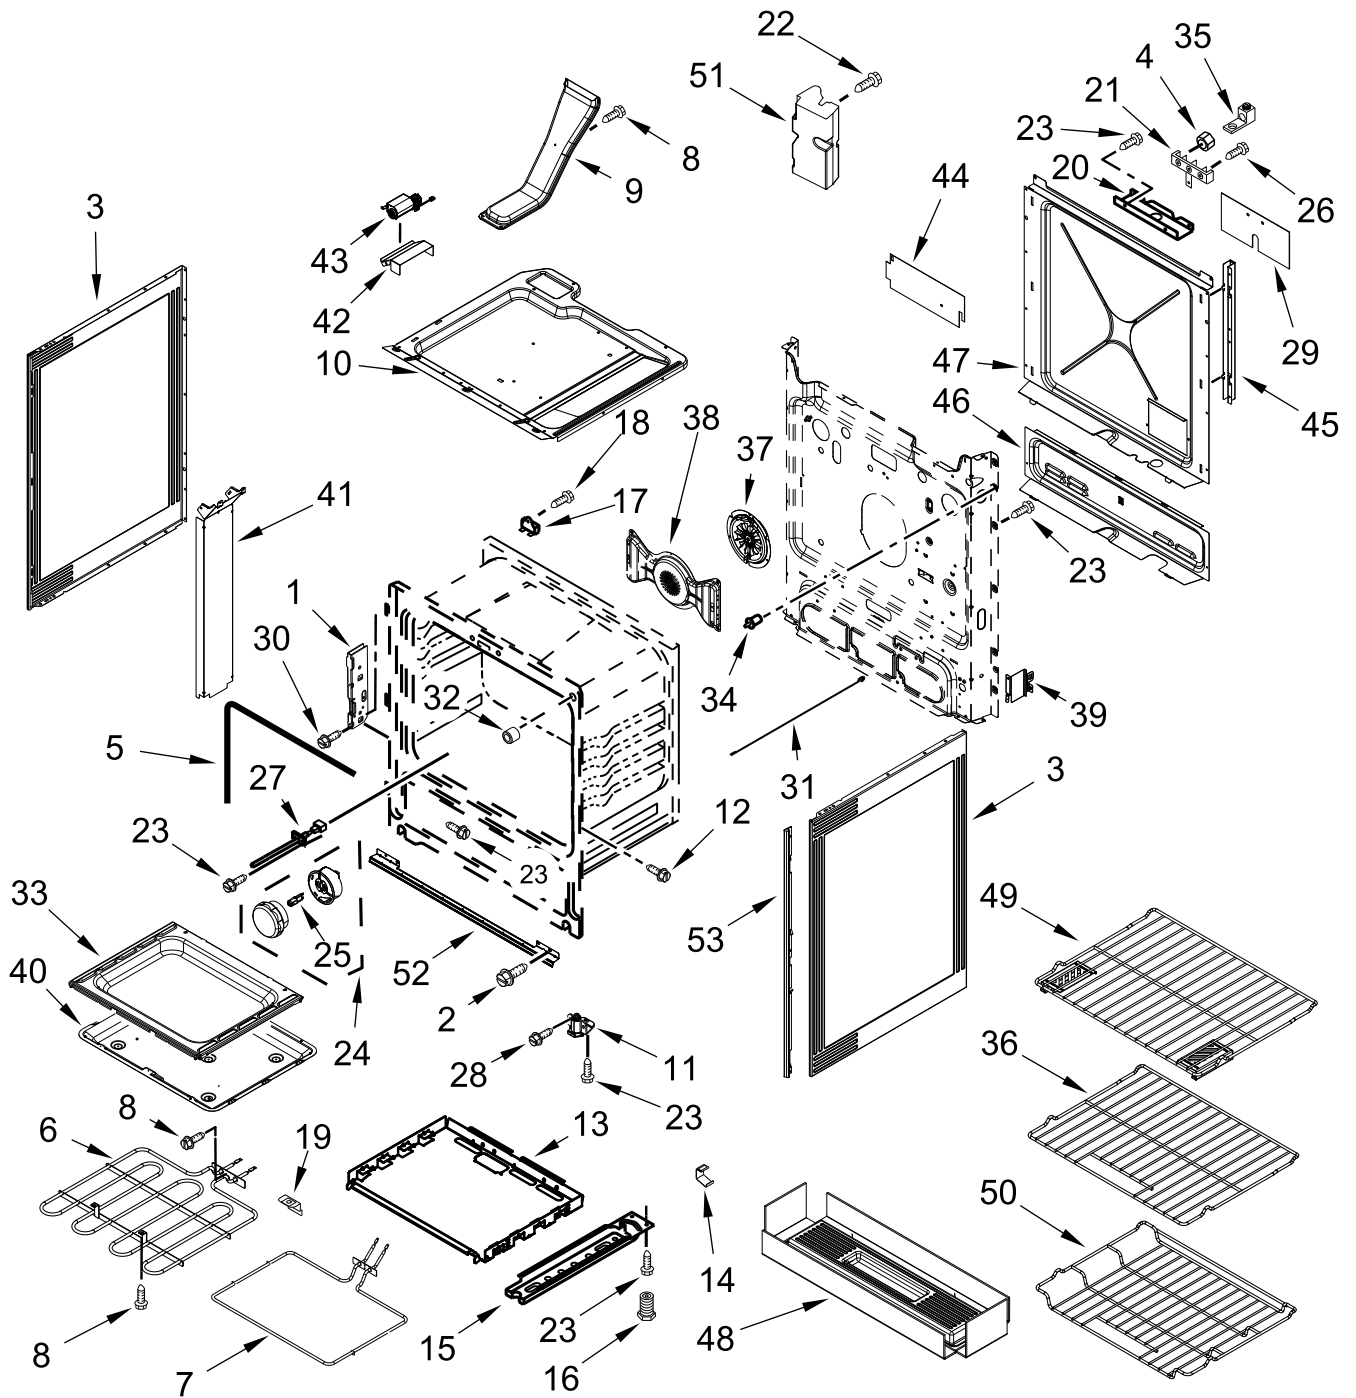

CHASSIS PARTS

CHASSIS PARTS

<u>Illus. No.</u>	<u>Part No.</u>	<u>Description</u>	<u>Illus. No.</u>	<u>Part No.</u>	<u>Description</u>	<u>Illus. No.</u>	<u>Part No.</u>	<u>Description</u>
1	W10289077	Receiver, Hinge	22	W11034869	Screw	44	W11117035	Shield, Wire
2	3196560	Screw	23	3196178	Screw	45	W10162241	Channel, Rear
3		Panel, Side	24	W11634772	Light Assembly	46	W10162248	Cover, Wire
	W10162245	Black	25	W10571723	Bulb, Halogen 40 Watts	47	W11379354	Cover, Back
4	3400029	Nut	26	3400016	Screw	48	W10686408	Kit, Reservoir (Steam Rack)
5	W11491752	Gasket, Door	27	W10586204	Sensor	49	W10554007	Rack, Steam
6	W10544952	Element, Broil	28	3196169	Screw	50	W10554006	Rack, Maximum Capacity
7	W10774342	Element, Bake	29	W10655441	Shield, Power Cord	51	W10914589	Counterweight
8	W10362924	Screw	30	W10031780	Screw	52	W11620269	Bracket, Front Frame
9	W11122085	Assembly, Flue	31	W10273192	Rod, Door Switch	53	W11510561	Barrier Rail, Rubber (Front Left)
10	W10289168	Box, Burner SI	32	9758701	Spacer, Door		W11510562	Barrier Rail, Rubber (Front Right)
11	W10341186	Front Foot Assembly	33	W10774446	Bottom, Oven			FOLLOWING PARTS NOT ILLUSTRATED
12	W10067840	Screw	34	W11511828	Switch, Door			
13	W10541959	Shield, Bake	35	W10281322	Kit, Bare Wire Adapter Block			
14	W10137382	Clip, Panel	36	W10554005	Rack, Heavy Duty			
15	W10390008	Base Rail Assembly (Left)	37	W11353932	Convection Assembly		W10289173	Insulation, Wrap
	W10390007	Base Rail Assembly (Right)	38	W10346153	Baffle, Full Convection		W10575374	Insulation, Bottom
16	W10058460	Foot, Leveling	39	W10273002	Bracket, Oven Support		4820F015-59	Insulation, Strap
17	3196548	Fuse, Thermal	40	W11379357	Bake Pan		W10162240	Insulation, Back
18	3196172	Screw	41	W10162255	Duct, Cover		7111P017-60	Clamp, Wire
19	W10035900	Support, Oven Bottom	42	W10162254	Duct, Cooling			
20	3186034	Bracket, Service	43	W11467246	Cooling Fan			
21	W10245259	Block, Terminal