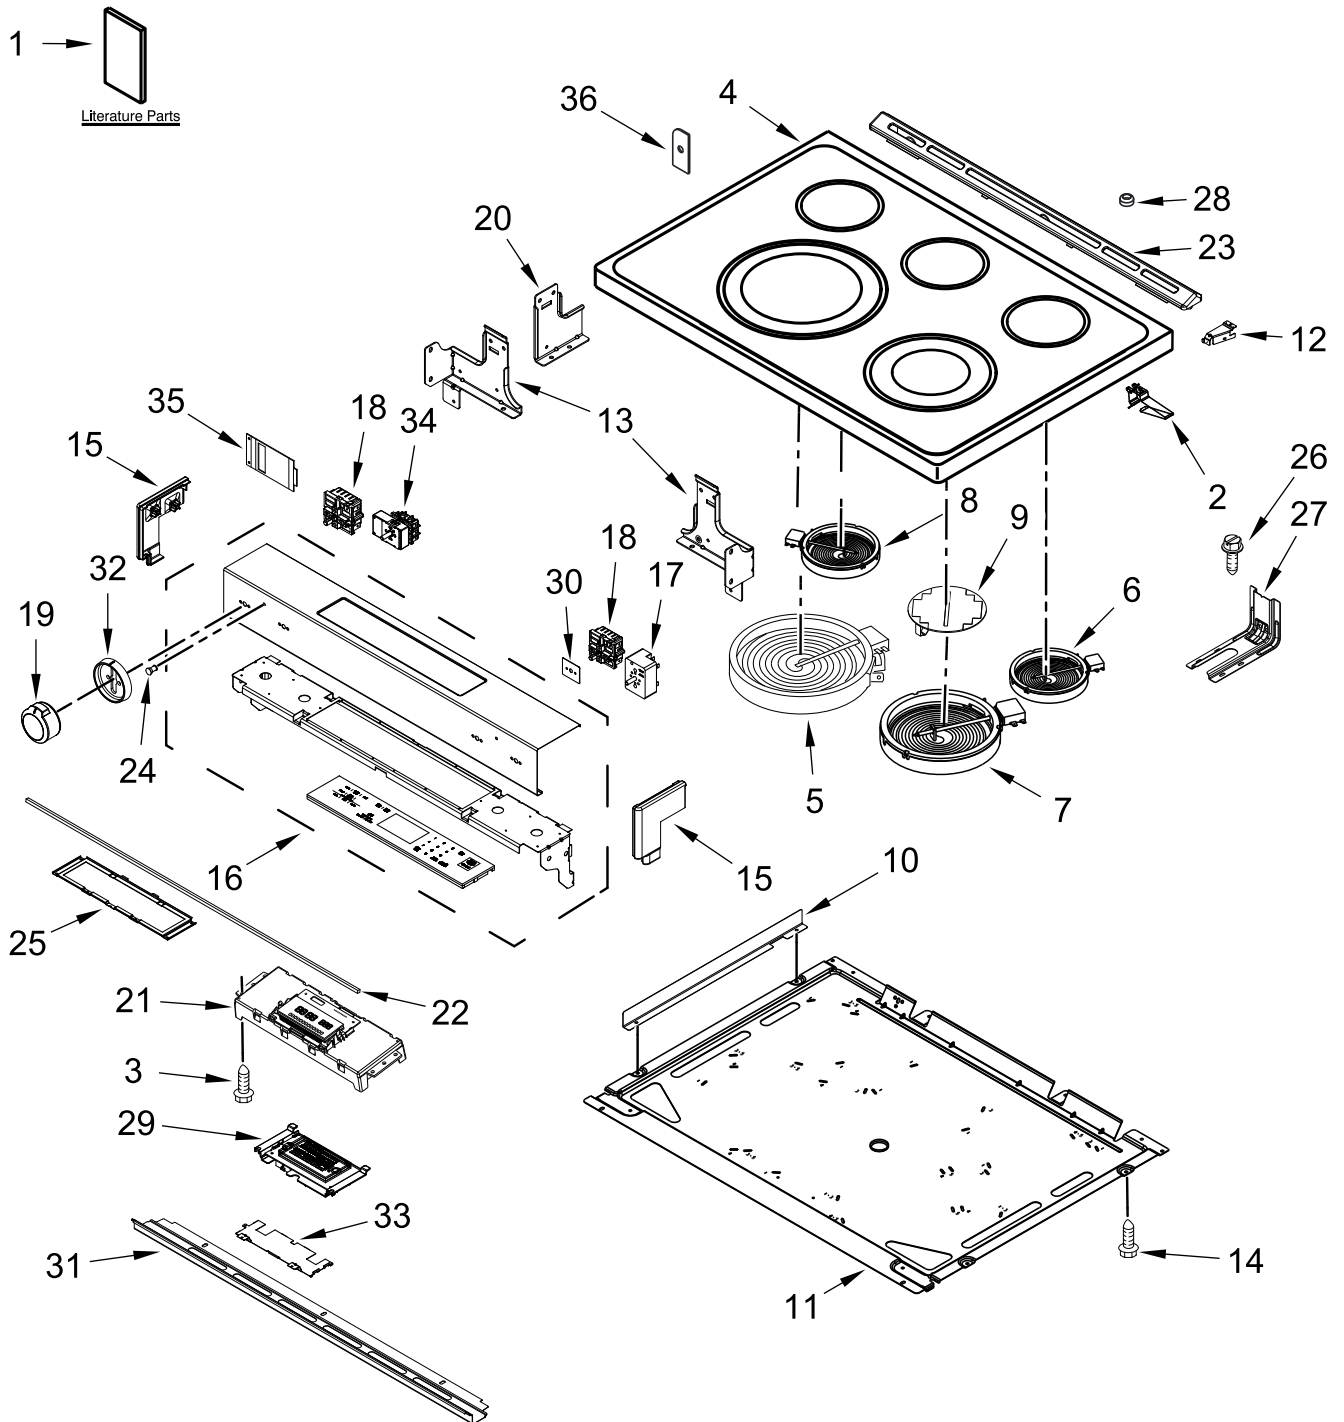

KitchenAid®

ELECTRIC RANGE

MODELS:

KSEG700EBS7 (Black Stainless)

COOKTOP PARTS

COOKTOP PARTS

<u>Illus. No.</u>	<u>Part No.</u>	<u>Description</u>	<u>Illus. No.</u>	<u>Part No.</u>	<u>Description</u>	<u>Illus. No.</u>	<u>Part No.</u>	<u>Description</u>
1		Literature Parts	15		Endcap	26	7101P485-60	Screw, Anti-Tip Kit
	W11435572	Quick Start Guide		W10913412	Black (Left)	27	W11379947	Bracket, Anti-Tip
	W11509603	Owners Manual		W10913413	Black (Right)	28	W10854253	Bumper
	W11326876	Tech Sheet	16		Console	29	W10759325	Assembly, Display
2	W11600012	Spring, Element		W10861018	Black	30	7201P077-60	Gasket, Infinite Switch
3	3196178	Screw	17	W10578768	Switch, Infinite (Right Rear)	31		Console, Lower Panel
4		Cooktop	18	W10437094	Switch, Infinite (Right Front and Left Rear)		W10860957	Black
	W10536295	Black				32		Bezel
5	W11318371	Element (3000W) (Left Front)	19		Knob		W10663809	Stainless
6	W10248261	Element (1200W) (Right Rear)		W10823543	Stainless (Right Rear)	33	W10558372	Bracket, Control
7	W10251108	Element (3200W) (Right Front)		W10823541	Stainless (Left Rear)	34	W10437097	Switch, Infinite (Left Front)
8	W10342780	Element (1300W) (Left Rear)		W10823538	Stainless (Right Front)	35	W11355689	Keypad Shield
9	W10799048	Element, Warm Zone (Center Rear)		W10823536	Stainless (Left Front)	36	W10882900	Gasket
10	W11175271	Bracket, Radiant	20	W10598048	Bracket, Console (Center)			FOLLOWING PARTS NOT ILLUSTRATED
11	W10536275	Pan, Radiant					W11454505	Harness, Main
12	W10162253	Brace, Corner (Left)	21	W10759276	Control, MRC2		W10575120	Harness, Keypad
	W10162252	Brace, Corner (Right)	22	W10612719	Gasket, Console and Cooktop		W11172426	Harness, Display
13	W10289169	Support, Cooktop (Right)	23		Vent, Trim Top		W11172417	Harness, Console
	W10289170	Support, Cooktop (Left)		W10636528	Black		W10664316	Clip, Harness (Cooktop)
14	3196173	Screw	24	3196068	Lens, Indicator		313438	Clip, Harness
			25	W10555923	Bracket, User Interface		W11134658	Harness, Cooktop
							W10653092	Suppressor