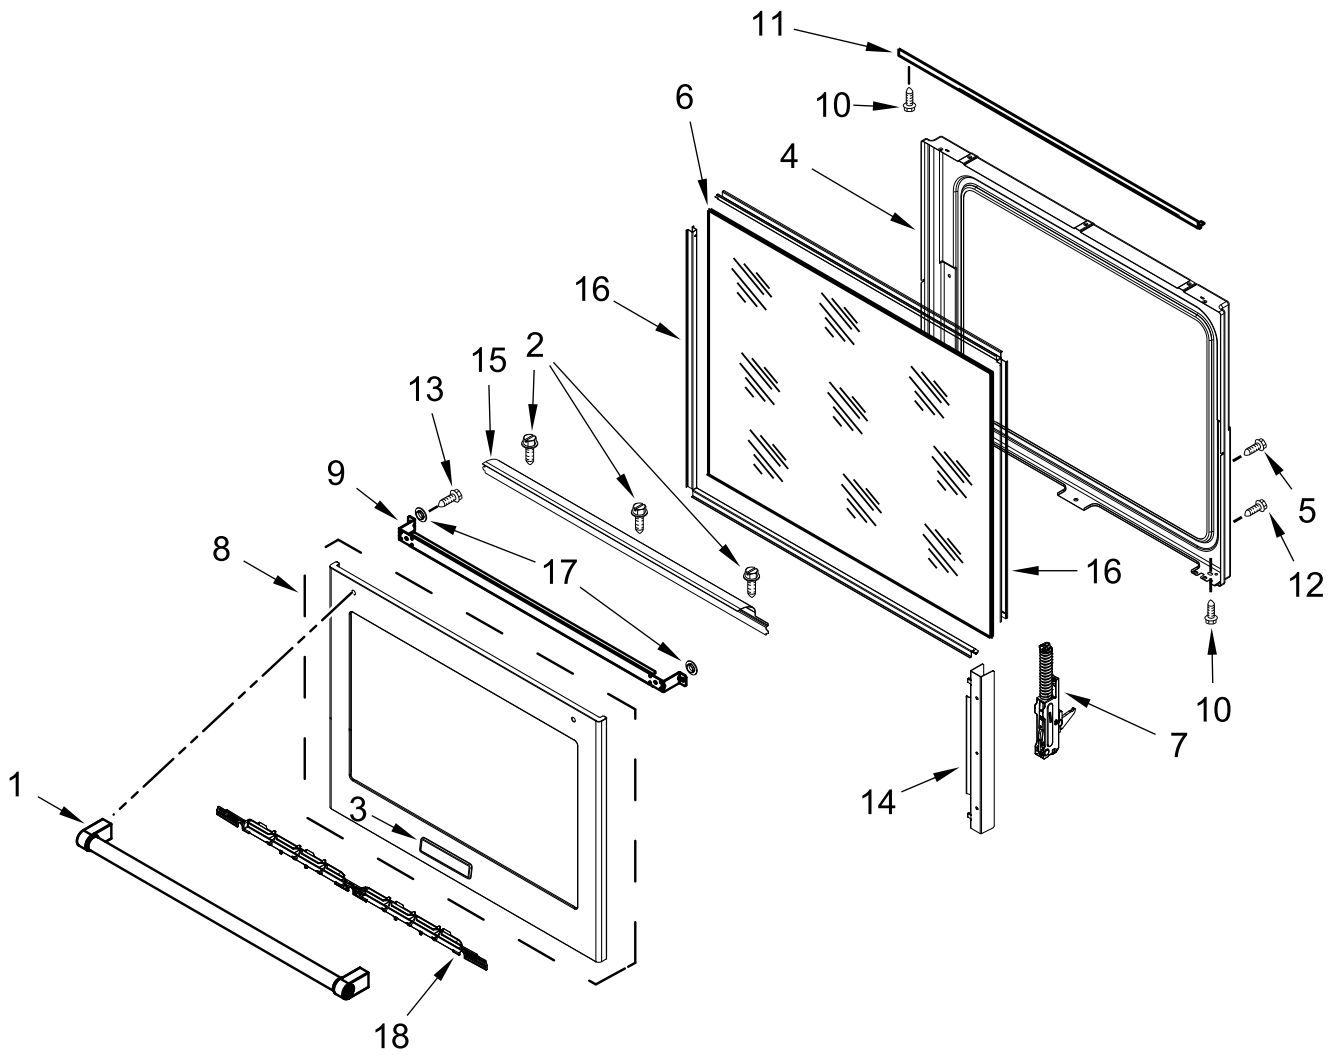

DOOR PARTS

DOOR PARTS

<u>Illus. No.</u>	<u>Part No.</u>	<u>Description</u>
1		Assembly, Door Handle
	W11669501	Stainless
2	9780274	Screw
3	W10518672	Badge
4	W10826568	Liner, Door
5	W10031790	Screw
6	W11223202	Glass, Inner

<u>Illus. No.</u>	<u>Part No.</u>	<u>Description</u>
7	W10885519	Hinge, Door (Active)
8		Assembly, Outer Door
	W10861021	Black
9	W10541911	Bracket, Glass Upper Handle
10	W10327235	Screw
11	W10813140	Rail, Horizontal Support

<u>Illus. No.</u>	<u>Part No.</u>	<u>Description</u>
12	W10031780	Screw
13	8533988	Screw
14	W10813139	Rail, Vertical Support
15		Scoop, Door
	W10613791	Black
16	W11379948	Glass Spacer
17	W10319024	Washer, Door
18	W11440161	Bottom, Door Cover