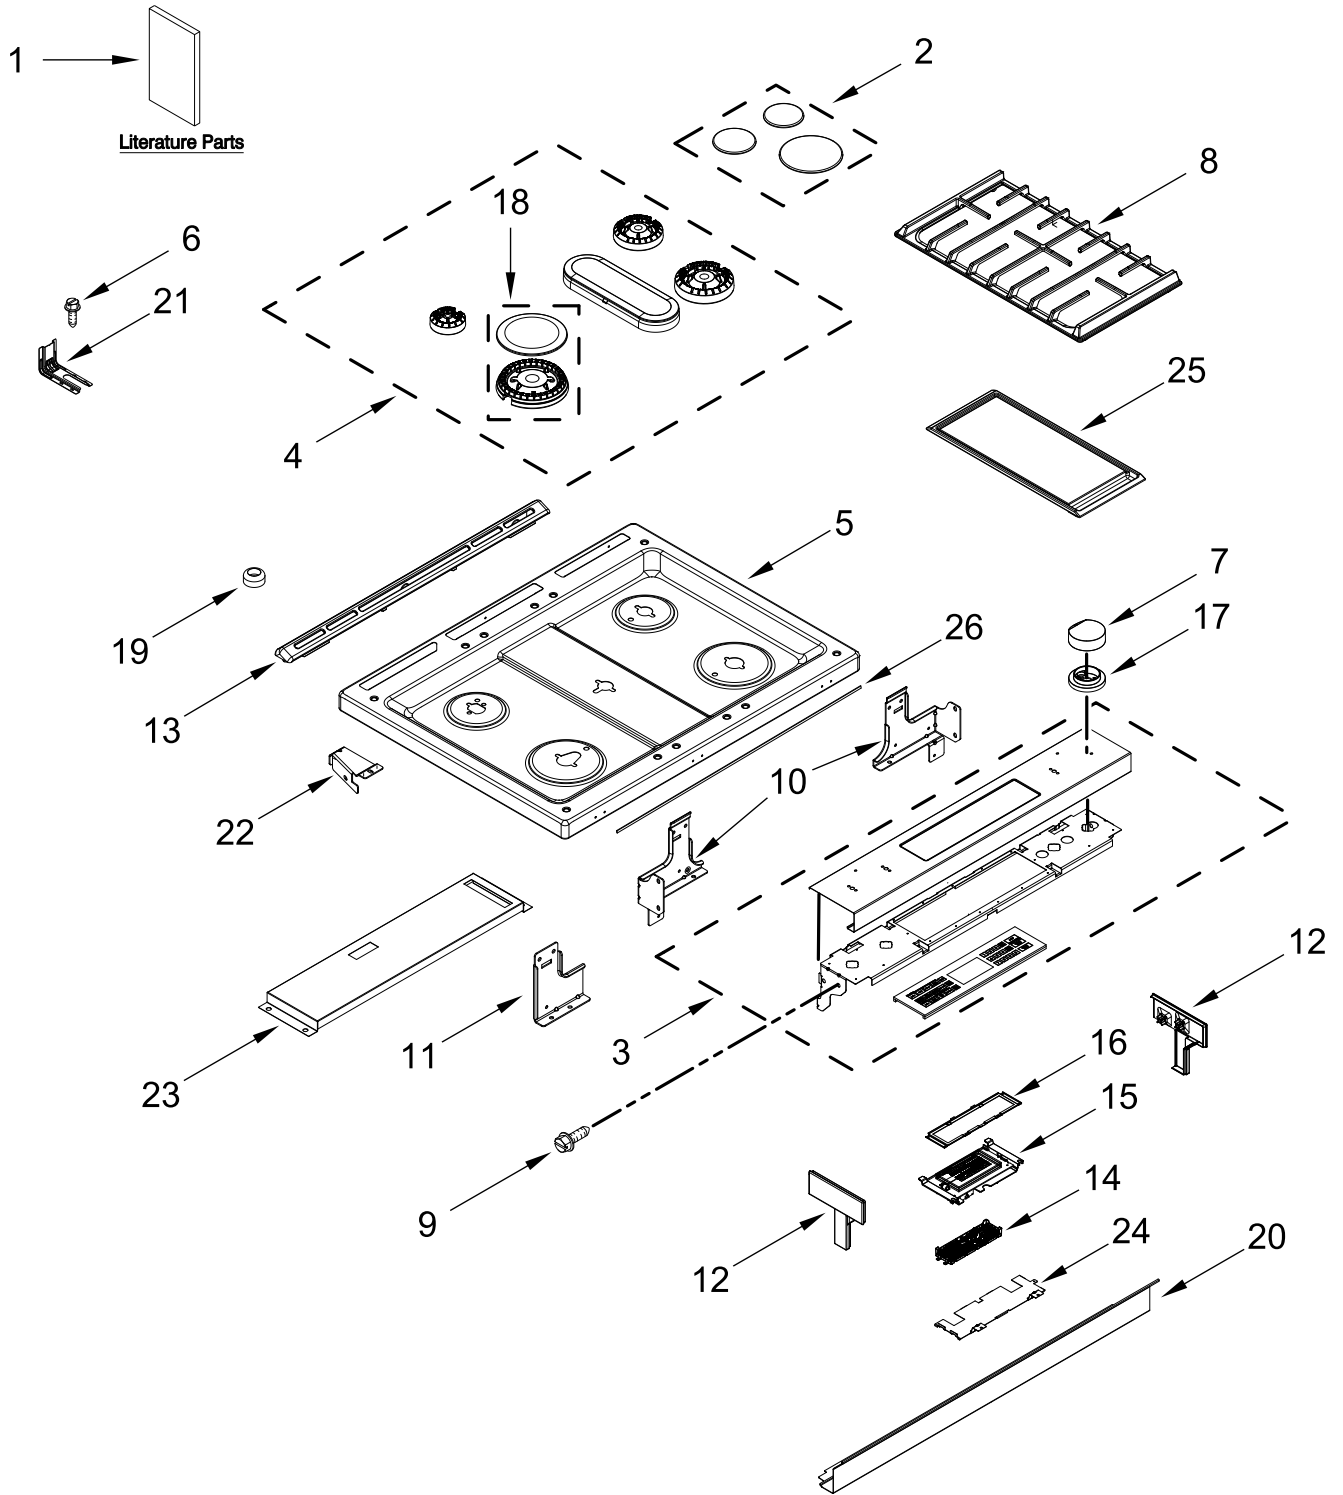

KitchenAid®

GAS RANGE

MODELS:

KSDB900ESS9 (Stainless)

COOKTOP PARTS

COOKTOP PARTS

<u>Illus. No.</u>	<u>Part No.</u>	<u>Description</u>	<u>Illus. No.</u>	<u>Part No.</u>	<u>Description</u>	<u>Illus. No.</u>	<u>Part No.</u>	<u>Description</u>
1		Literature Parts	8		Set, Grate	19	W10854253	Bumper
	W11477345	Use and Care Guide		W11188538	Black	20		Panel, Lower Console
	W11477346	Quick Start Guide (English)	9	3196169	Screw		W10743276	Stainless
	W11565455	Tech Sheet	10	W11563529	Bracket,Support (Left)	21	W11379947	Bracket, Anti-Tip
2		Burner Cap Kit		W11563527	Bracket, Support (Right)	22	W10162253	Brace, Corner (Left)
	W11367440	Black (Set of 3) (Left Rear, Right Front, Right Rear)	11	W10598048	Bracket, Console (Center)		W10162252	Brace, Corner (Right)
3		Console	12		Endcap	23	W11355689	Keypad Shield
	W10901118	Stainless		W10555937	Stainless (Left)	24	W10558372	Bracket, Control
4	W11367105	Burner Kit (Set of 5)		W10555940	Stainless (Right)	25	W10432544	Griddle
5		Cooktop	13		Trim, Vent	26	W11512127	Gasket, Console and Cooktop
	W11117940	Stainless		W10636529	Stainless			FOLLOWING PARTS NOT ILLUSTRATED
6	7101P485-60	Screw, Anti-Tip Kit	14	W11541194	Control, MRC2		W11457083	Harness, Main
7		Knob	15	W10759323	Assembly, Display		W10575120	Harness, Keypad
	W10786064	Stainless (Left Front)	16	W10555923	Bracket, User Interface		W10598169	Harness, Display
	W10786065	Stainless (Right Front, Right Rear, Left Rear and Center)	17		Bezel		W10580316	Harness, Bake Drawer
				W10785119	Stainless (Kit of 5)		3196520	Clip, Wire
			18	W11366282	Burner Kit (Includes Cap and Spreader)		313438	Clip, Harness