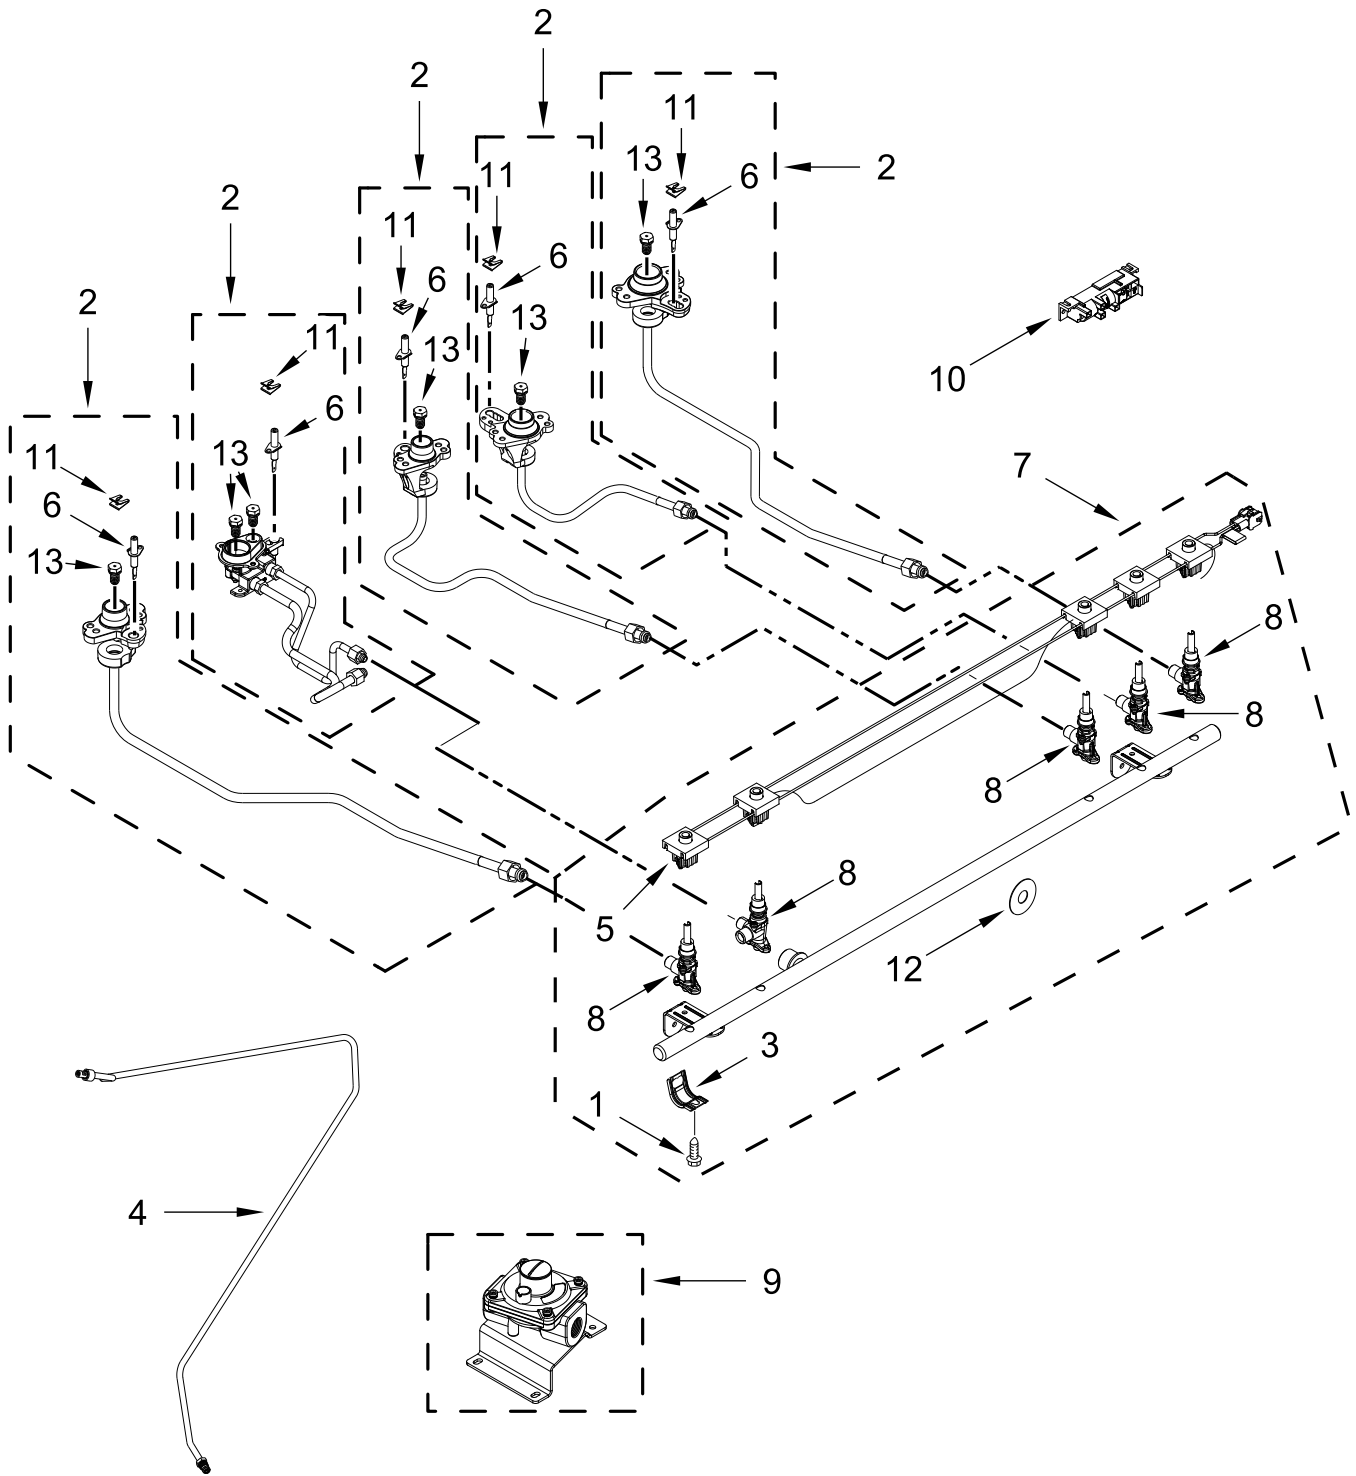

CHASSIS PARTS

<u>Illus.</u> <u>No.</u>	<u>Part No.</u>	<u>Description</u>	<u>Illus.</u> <u>No.</u>	<u>Part No.</u>	<u>Description</u>	<u>Illus.</u> <u>No.</u>	<u>Part No.</u>	<u>Description</u>
1	W10289077	Receiver, Hinge	20	3186034	Bracket, Service	41	W10162255	Duct, Cover
2	W10362924	Screw	21	W10245259	Block, Terminal	42	W10162254	Duct, Cooling
3		Panel, Side	22	W10818358	Shield, Wire	43	W11467246	Cooling Fan
	W10162245	Black	23	3196178	Screw	44	W10162260	Shield, Heat
4	3400029	Nut	24	W11634772	Light Assembly	45	W10162241	Channel, Rear
5	W11491752	Gasket, Door	25	W10571723	Bulb, Halogen 40 Watts	46	W10575377	Cover, Wire
6	W10544952	Element, Broil				47	W11379354	Cover, Back
7	W10774342	Element, Bake	26	3400016	Screw	48	W10603482	Rack, Ladder
8	W10362924	Screw	27	W10586204	Sensor	49	W10554007	Rack, Steam
9	W11122085	Assembly, Flue	28	3196169	Screw	50	W10554006	Rack, Maximum Capacity
10	W10289168	Box, Burner SI	29	W10655441	Shield, Power Cord	51	W10911366	Rack, Sliding
11	W10341186	Front Foot Assembly	30	W10162257	Duct, Cooktop	52	W10686408	Kit, Reservoir (Steam Rack)
12	W10067840	Screw	31	W10273192	Rod, Door Switch			
13	W10541959	Shield, Bake	32	9758701	Spacer, Door	53	W11320442	Gas Box Burner
14	W10137382	Clip, Panel	33	W10774446	Bottom, Oven			FOLLOWING PARTS NOT ILLUSTRATED
15	W10390008	Base Rail Assembly (Left)	34	W11511828	Switch, Door			
	W10390007	Base Rail Assembly (Right)	35	W10281322	Kit, Bare Wire Adapter Block		W10655489	Insulation, Wrapper
16	W10058460	Foot, Leveling	36	W10162258	Cover, Regulator		W10655490	Insulation, Main Back
17	3196548	Fuse, Thermal	37	W11353932	Convection Assembly		W10575374	Insulation, Bottom
18	3196172	Screw	38	W10346153	Baffle, Full Convection		4820F015-59	Insulation, Strap
19	W10035900	Support, Oven Bottom	39	W10273002	Bracket, Oven Support		W10655442	Insulation, Heat Shield
			40	W11379357	Bake Pan		7111P017-60	Clamp, Wire

MANIFOLD PARTS