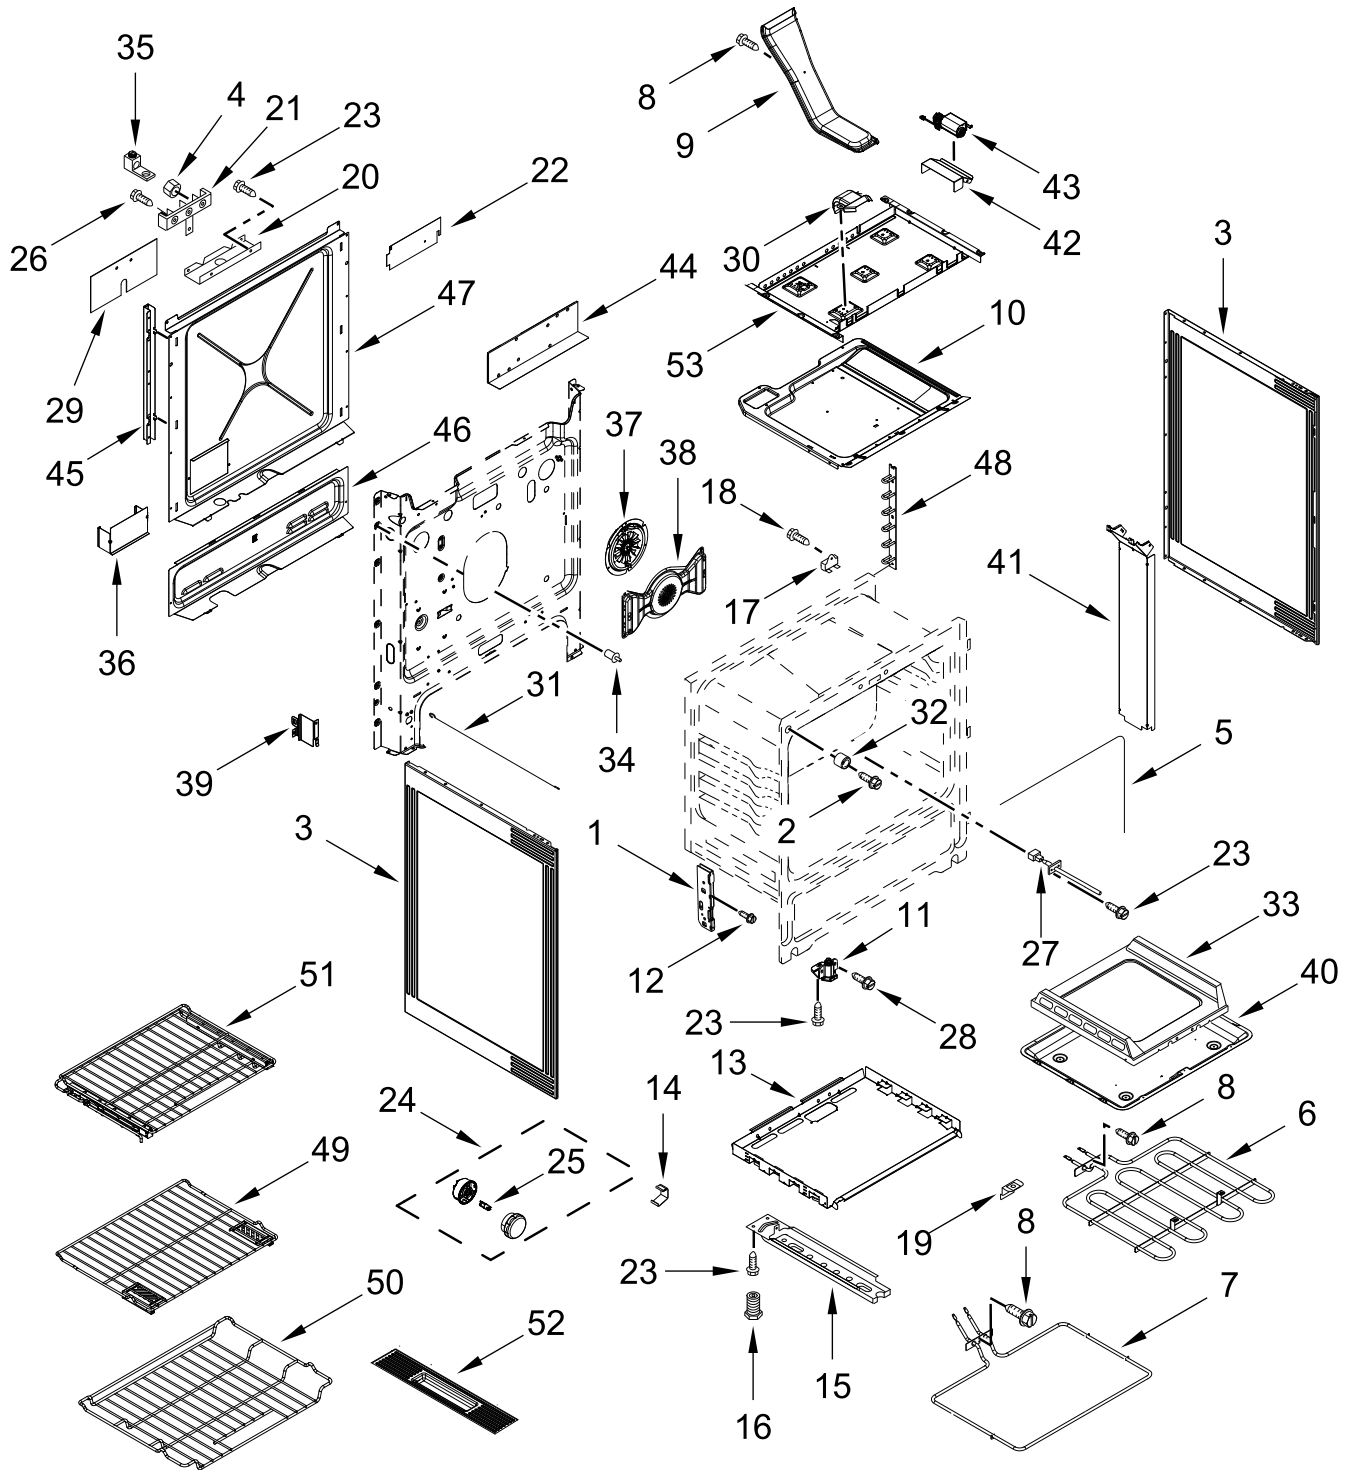

CHASSIS PARTS

CHASSIS PARTS

<u>Illus.</u> <u>No.</u>	<u>Part No.</u>	<u>Description</u>	<u>Illus.</u> <u>No.</u>	<u>Part No.</u>	<u>Description</u>	<u>Illus.</u> <u>No.</u>	<u>Part No.</u>	<u>Description</u>
1	W10289077	Receiver, Hinge	20	3186034	Bracket, Service	41	W10162255	Duct, Cover
2	W10362924	Screw	21	W10245259	Block, Terminal	42	W10162254	Duct, Cooling
3		Panel, Side	22	W10818358	Shield, Wire	43	W11467246	Cooling Fan
	W10162245	Black	23	3196178	Screw	44	W10162260	Shield, Heat
4	3400029	Nut	24	W11634772	Light Assembly	45	W10162241	Channel, Rear
5	W11491752	Gasket, Door	25	W10571723	Bulb, Halogen 40 Watts	46	W10575377	Cover, Wire
6	W10544952	Element, Broil				47	W11379354	Cover, Back
7	W10774342	Element, Bake	26	3400016	Screw	48	W10603482	Rack, Ladder
8	W10362924	Screw	27	W10586204	Sensor	49	W10554007	Rack, Steam
9	W11122085	Assembly, Flue	28	3196169	Screw	50	W10554006	Rack, Maximum Capacity
10	W10289168	Box, Burner SI	29	W10655441	Shield, Power Cord	51	W10911366	Rack, Sliding
11	W10341186	Front Foot Assembly	30	W10162257	Duct, Cooktop	52	W10686408	Kit, Reservoir (Steam Rack)
12	W10067840	Screw	31	W10273192	Rod, Door Switch			
13	W10541959	Shield, Bake	32	9758701	Spacer, Door	53	W11320442	Gas Box Burner
14	W10137382	Clip, Panel	33	W10774446	Bottom, Oven			FOLLOWING PARTS NOT ILLUSTRATED
15	W10390008	Base Rail Assembly (Left)	34	W11511828	Switch, Door			
	W10390007	Base Rail Assembly (Right)	35	W10281322	Kit, Bare Wire Adapter Block		W10655489	Insulation, Wrapper
16	W10058460	Foot, Leveling	36	W10162258	Cover, Regulator		W10655490	Insulation, Main Back
17	3196548	Fuse, Thermal	37	W11353932	Convection Assembly		W10575374	Insulation, Bottom
18	3196172	Screw	38	W10346153	Baffle, Full Convection		4820F015-59	Insulation, Strap
19	W10035900	Support, Oven Bottom	39	W10273002	Bracket, Oven Support		W10655442	Insulation, Heat Shield
			40	W11379357	Bake Pan		7111P017-60	Clamp, Wire