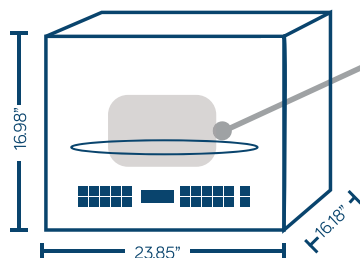

**Defrost Function**

*by Time or Weight*

**Express Cooking \* Touchpad Controls \* Kitchen Timer \* Digital Clock \* LED Display \* 1000 Watts Power**

DIMENSIONS

Unit Size: (WxDxH) 23.85" X 16.18" X 16.98"

Cavity Size: (WxDxH) 21.31" X 14.63" X 10.19"

Unit Weight: 58 Lbs.

Shipping box dimensions: (WxDxH) 27.28" x 20.12" x 20.95"

Shipping box weight: 63 Lbs.

**1 Year Limited Warranty**