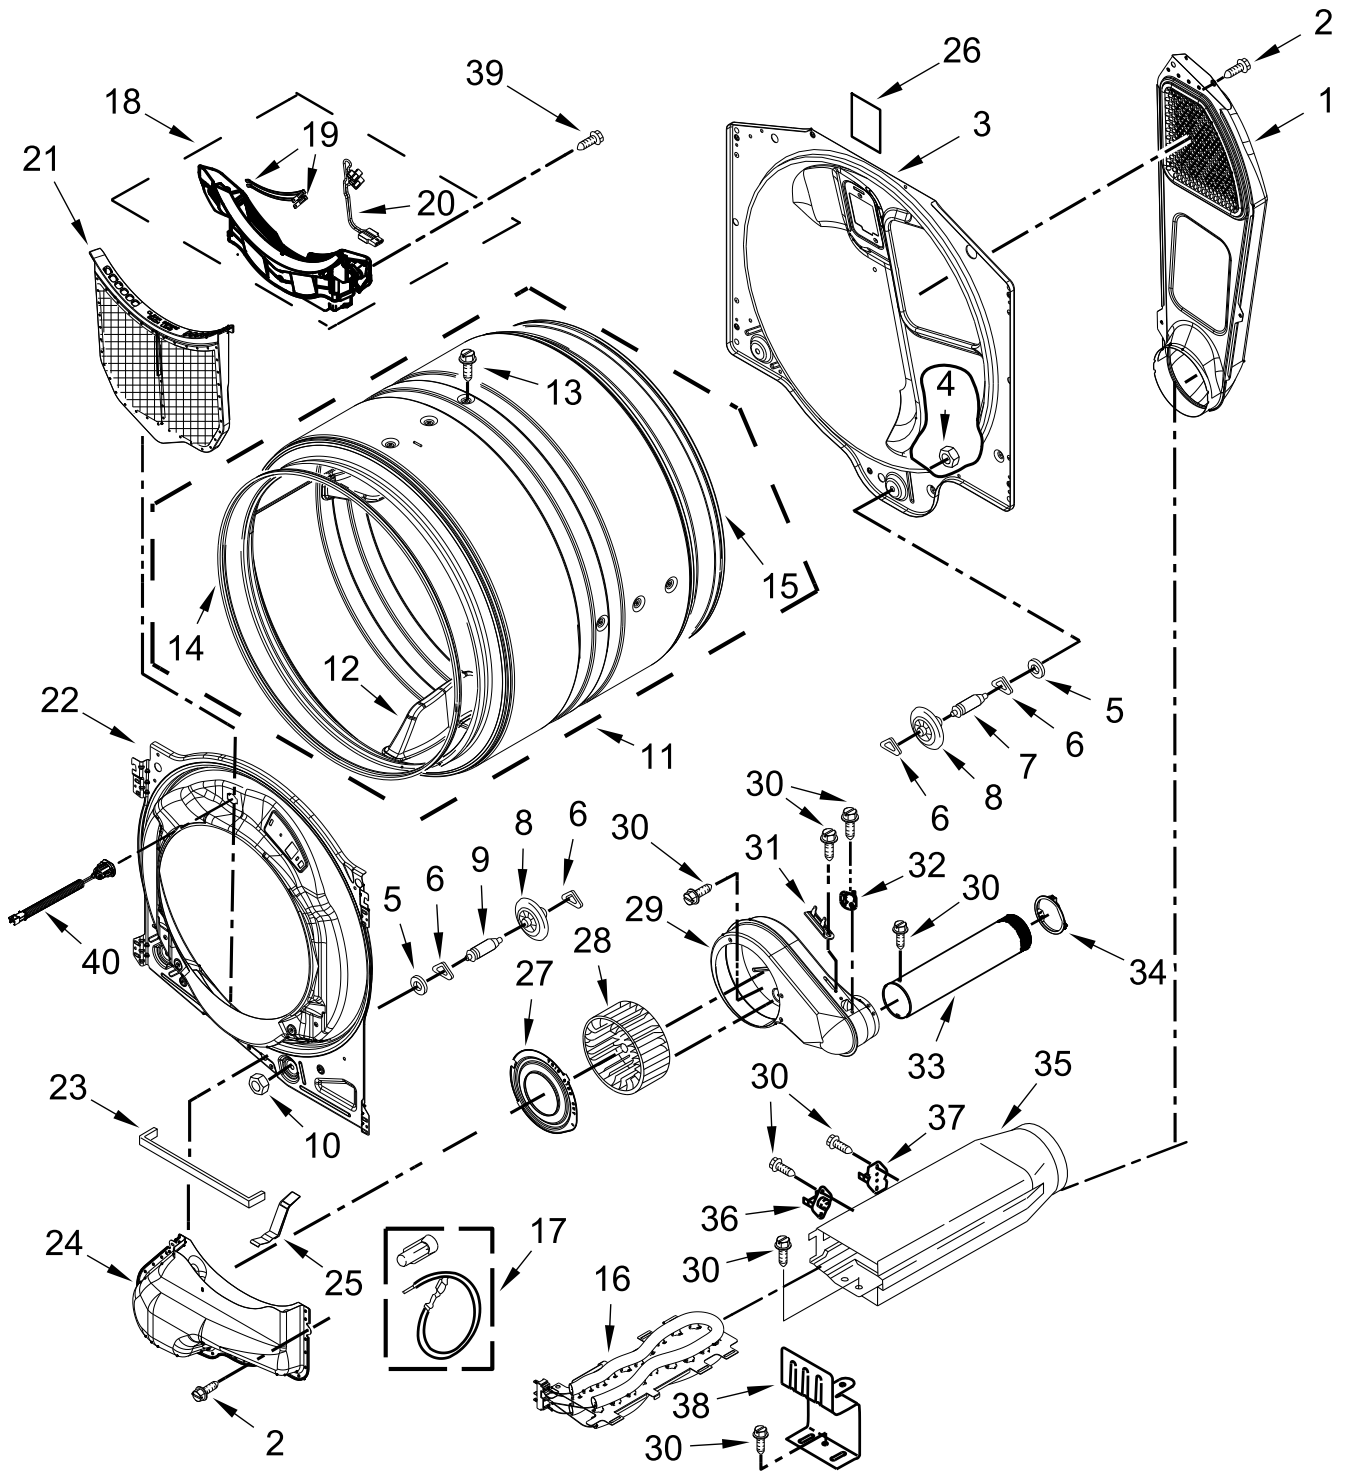

BULKHEAD PARTS

BULKHEAD PARTS

<u>Illus. No.</u>	<u>Part No.</u>	<u>Description</u>	<u>Illus. No.</u>	<u>Part No.</u>	<u>Description</u>	<u>Illus. No.</u>	<u>Part No.</u>	<u>Description</u>
1	W11104018	Assembly, Air Duct	16	W11344457	Element, Heater 5400W	29	W10211911	Housing, Blower
2	3390647	Screw	17	279457	Terminal Wire Kit (For Heater Element Wiring Harness Repair)	30	693995	Screw
3	W11162462	Bulkhead, Rear	18	W10672683	Assembly, Outlet Grill and Housing	31	W10693363	Fuse, Thermal (91C)
4	W10001120	Nut, Hex (Left Hand Thread)	19	3387223	Sensor, Electrode	32	8577274	Thermistor
5	3387459	Washer	20	W10298258	Harness, Sensor	33	W10342188	Exhaust Pipe
6	W10512946	Washer, Tri Ring	21		Lint Screen	34	W10344699	Collar, Duct
7	W10359271	Shaft, Drum Roller - Right Hand Thread		W10516085	Gray	35	W10891205	Assembly, Weld Heater Box
8	W10314171	Roller, Support	22	W10673491	Bulkhead, Front	36	8557403	Thermostat, High Limit
9	W10359272	Shaft, Drum Roller - Left Hand Thread	23	W10211950	Seal, Housing Outlet	37	280148	Kit, Thermal Cut-Off (Includes Thermostat)
10	3934666	Nut, Hex	24	W10211896	Assembly, Lint Duct	38	8066099	Bracket, Heater Box
11	W10508188	Assembly, Drum (Complete)	25	W10414388	Clip, Lint Duct	39	3387230	Screw
12	W10416098	Baffle, Drum	26	W10653662	Pad, Foam	40	W11203983	Assembly, Drum Light
13	W10219342	Screw	27	W11655534	Assembly, Collar (Includes Seal)			
14	W10521122	Seal, Drum Front	28	697772	Wheel, Blower			
15	W10521118	Seal, Drum