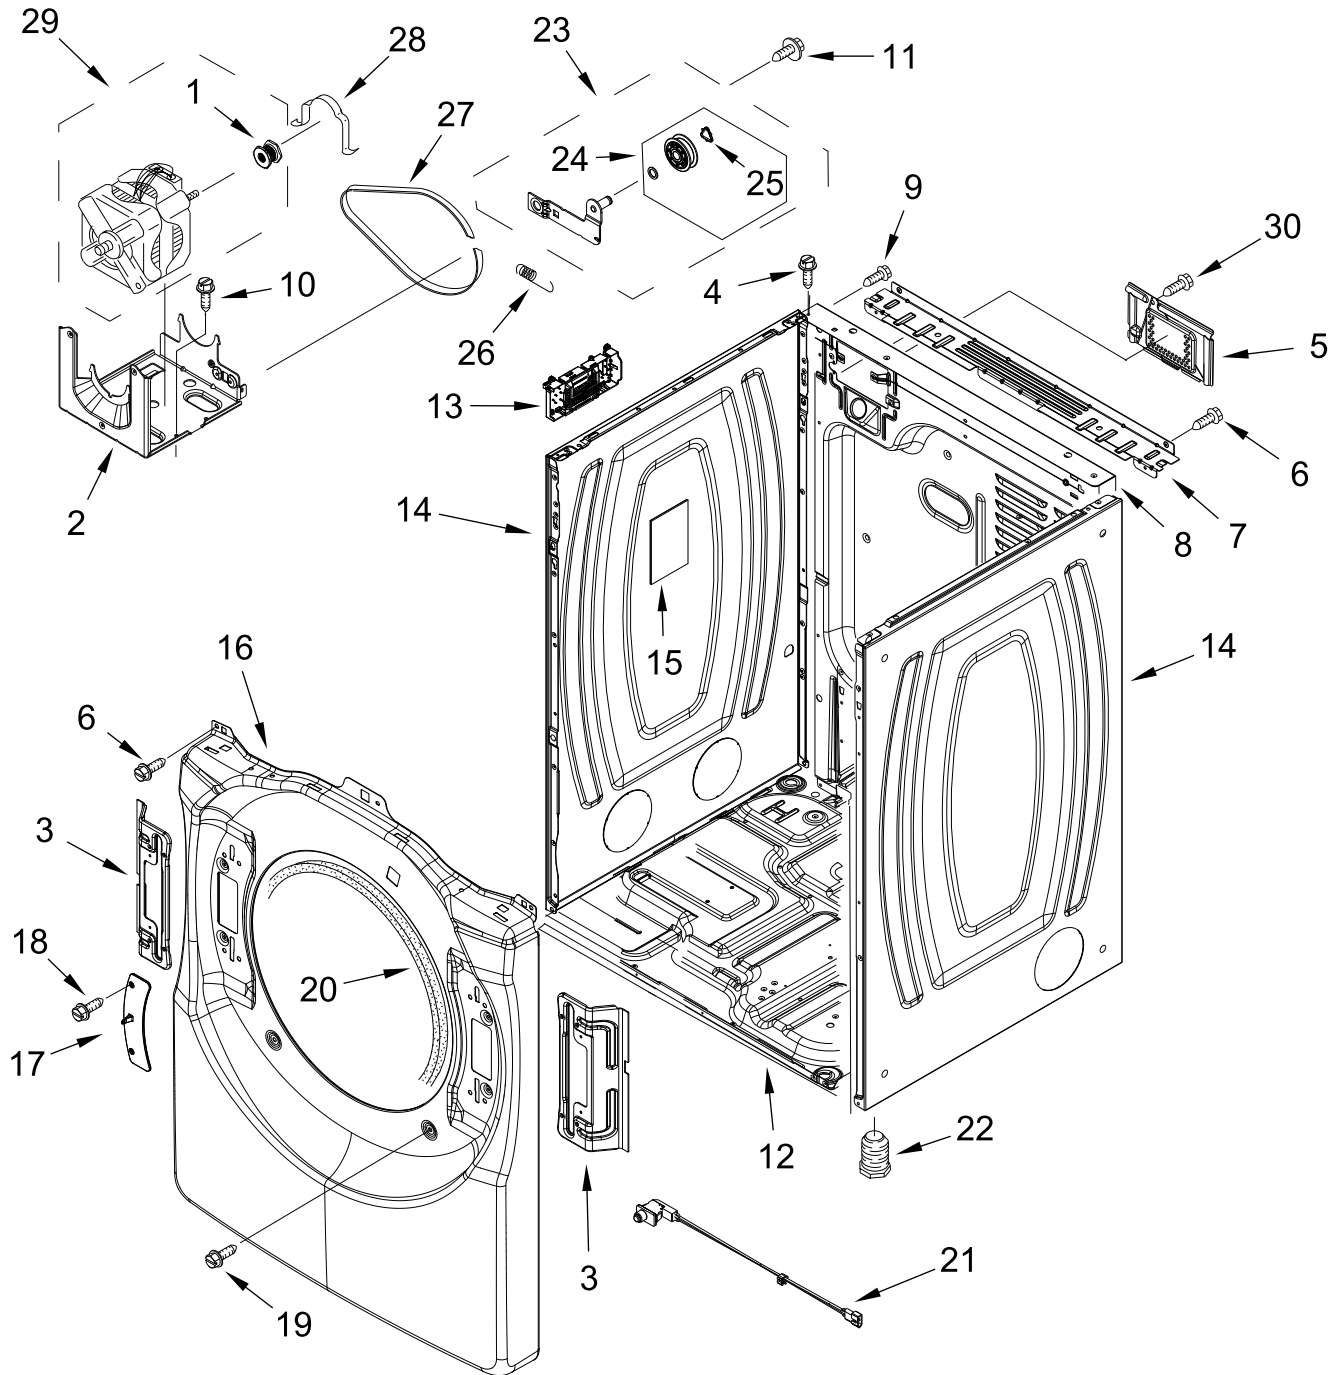

ELECTRIC DRYER

MODELS:

WED5720RR0 (Radiant Silver)

TOP AND CONSOLE PARTS

TOP AND CONSOLE PARTS

<u>Illus. No.</u>	<u>Part No.</u>	<u>Description</u>	<u>Illus. No.</u>	<u>Part No.</u>	<u>Description</u>	<u>Illus. No.</u>	<u>Part No.</u>	<u>Description</u>
1		Literature Parts	5	12990702	Screw	11	W11109747	Harness, Wiring (Main)
	W11685596	Owners Manual	6	W11480682	Bracket, Console			
	W11708031	Tech Sheet	7	W11709754	Assembly, Knob	12	W10884773	Badge
	W11708006	Quick Start Guide	8	8536939	Clip, Spring	13	9740848	Screw
2		Top	9	W11719384	Harness, ACU to HMI			
	W11709966	Radiant Silver	10		Assembly, Console			
3	3390647	Screw		W11706712	Radiant Silver			
4	W11255768	Channel, Water						

CABINET PARTS

CABINET PARTS

<u>Illus. No.</u>	<u>Part No.</u>	<u>Description</u>
1	8066184	Pulley, Motor
2	W11404905	Bracket, Motor Mounting
3	W11715541	Bracket, Hinge
4	489463	Screw
5	W11394868	Cover, Terminal Block
6	3390647	Screw
7	W10208382	Bracket, Rear
8	W10487431	Panel, Rear
9	W10773242	Screw
10	343641	Screw
11	3389420	Screw
12	8565046	Base, Cabinet
13	W11707354	Appliance Control Unit (ACU)
14		Panel, Side
	W11715174	Radiant Silver

<u>Illus. No.</u>	<u>Part No.</u>	<u>Description</u>
15	W10504381	Pad, Foam
16		Panel, Front
	W11709956	Radiant Silver
17	W11126752	Strike, Door
18	W10288126	Screw
19	3357011	Screw
20	3387242	Seal, Front Panel
21	W11307535	Assembly, Door Switch
22	3392100	Foot, Dryer
	279810	Foot, Optional (Extended Length Package Of 2) (Not Included)
23	W10547287	Assembly, Idler
24	W10468057	Assembly, Pulley
25	W10512946	Washer, Tri Ring
26	W10446781	Spring, Idler