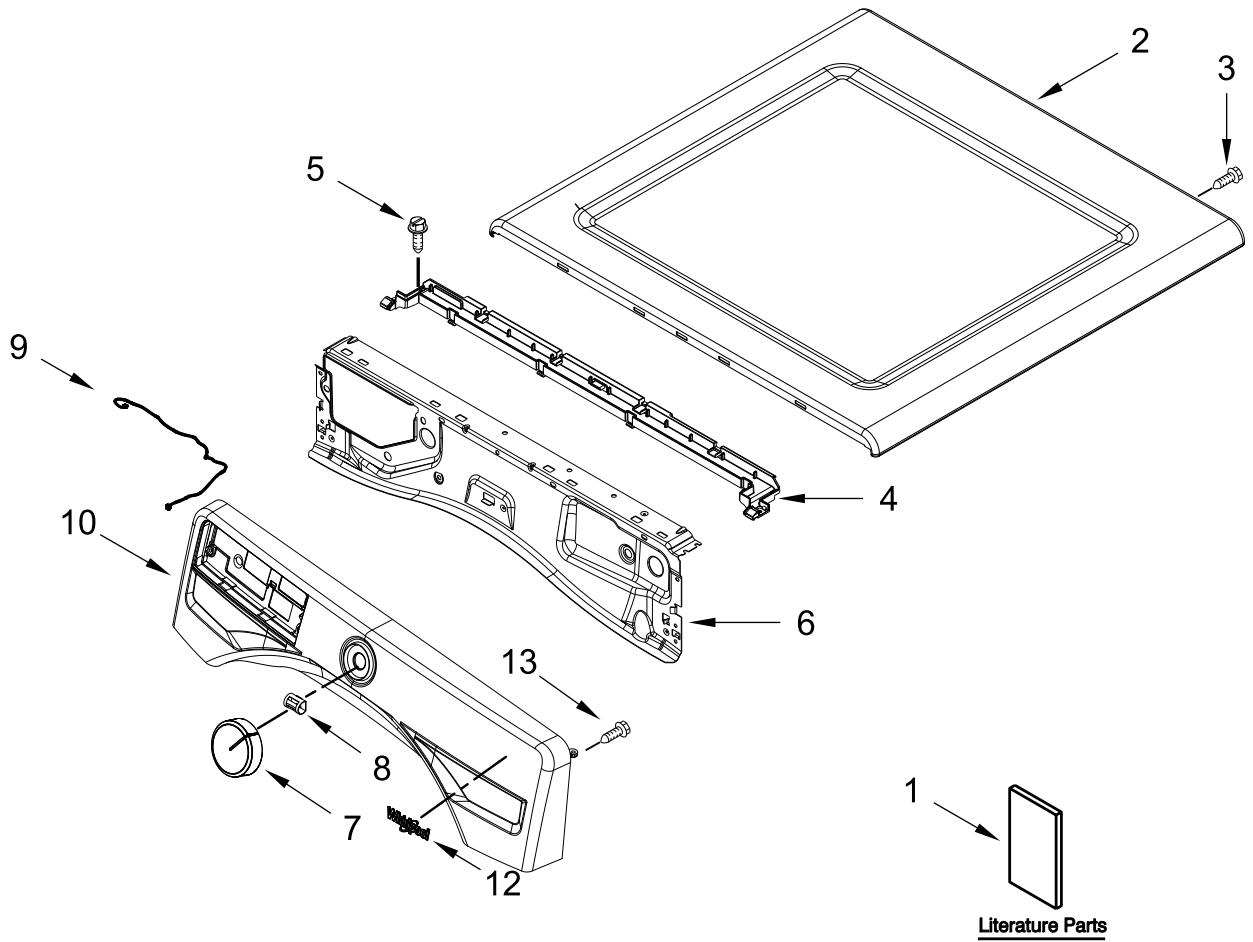

ELECTRIC DRYER

MODELS:

WED5720RR0 (Radiant Silver)

TOP AND CONSOLE PARTS

TOP AND CONSOLE PARTS

<u>Illus. No.</u>	<u>Part No.</u>	<u>Description</u>	<u>Illus. No.</u>	<u>Part No.</u>	<u>Description</u>	<u>Illus. No.</u>	<u>Part No.</u>	<u>Description</u>
1		Literature Parts	5	12990702	Screw	11	W11109747	Harness, Wiring (Main)
	W11685596	Owners Manual	6	W11480682	Bracket, Console			
	W11708031	Tech Sheet	7	W11709754	Assembly, Knob	12	W10884773	Badge
	W11708006	Quick Start Guide	8	8536939	Clip, Spring	13	9740848	Screw
2		Top	9	W11719384	Harness, ACU to HMI			
	W11709966	Radiant Silver	10		Assembly, Console			
3	3390647	Screw		W11706712	Radiant Silver			
4	W11255768	Channel, Water						

CABINET PARTS

CABINET PARTS

<u>Illus. No.</u>	<u>Part No.</u>	<u>Description</u>
1	8066184	Pulley, Motor
2	W11404905	Bracket, Motor Mounting
3	W11715541	Bracket, Hinge
4	489463	Screw
5	W11394868	Cover, Terminal Block
6	3390647	Screw
7	W10208382	Bracket, Rear
8	W10487431	Panel, Rear
9	W10773242	Screw
10	343641	Screw
11	3389420	Screw
12	8565046	Base, Cabinet
13	W11707354	Appliance Control Unit (ACU)
14		Panel, Side
	W11715174	Radiant Silver

<u>Illus. No.</u>	<u>Part No.</u>	<u>Description</u>
15	W10504381	Pad, Foam
16		Panel, Front
	W11709956	Radiant Silver
17	W11126752	Strike, Door
18	W10288126	Screw
19	3357011	Screw
20	3387242	Seal, Front Panel
21	W11307535	Assembly, Door Switch
22	3392100	Foot, Dryer
	279810	Foot, Optional (Extended Length Package Of 2) (Not Included)
23	W10547287	Assembly, Idler
24	W10468057	Assembly, Pulley
25	W10512946	Washer, Tri Ring
26	W10446781	Spring, Idler