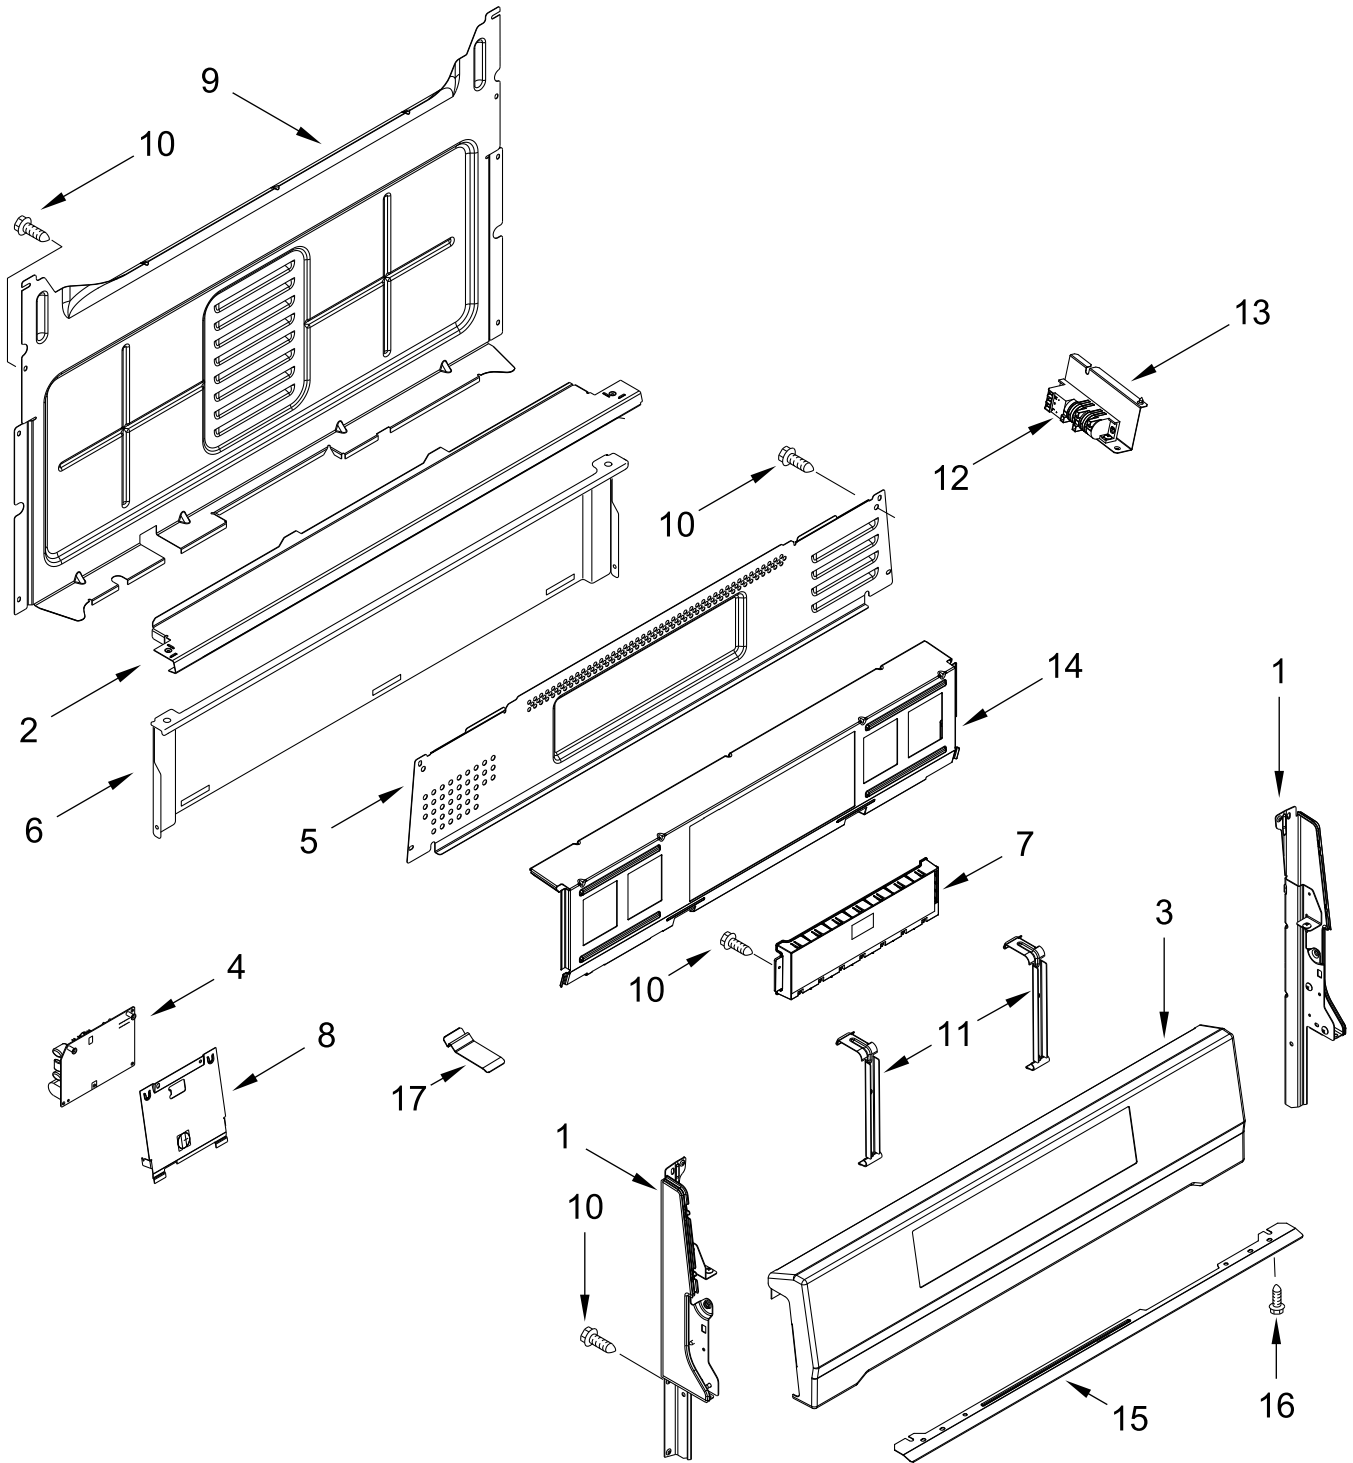

GAS RANGE
Finger Print Resistant

MODELS:

WFG775H0HZ6 (Stainless)

COOKTOP PARTS

COOKTOP PARTS

<u>Illus. No.</u>	<u>Part No.</u>	<u>Description</u>	<u>Illus. No.</u>	<u>Part No.</u>	<u>Description</u>	<u>Illus. No.</u>	<u>Part No.</u>	<u>Description</u>
1		Literature Parts	8		Grate Kit (Includes 2 Grates)	17	W10879790	Grate Hinge Spacer
	W11427474	Quick Start Guide				18	3196184	Screw
	W11448510	Use and Care Guide		W10865170	Black			FOLLOWING PARTS NOT ILLUSTRATED
	W11565452	Tech Sheet	9	W10673618	Screw			
2		Kit, Burner Cap (Set of 4)	10	W11379946	Manifold Panel Bracket		W11458869	Harness, Main
	W11498499	Black (Set of 4)	11	W11379358	Rear Gas Cooktop Bracket		W10753750	Harness, Bake and Broil
3	W10067840	Screw	12	7101P485-60	Screw, Anti-Tip Kit		W10334923	Clip, Gas Wiring
4	W11367107	Burner Kit	13	W11379945	Bracket, Anti-Tip		313438	Clip, Harness
5		Cooktop	14		Bezel		7111P017-60	Clamp, Wire
	W11418087	Black		W10917236	Stainless		3196896	Clip, Wire
6		Panel, Manifold	15	W11043399	Griddle		3196520	Clip, Wire
	W11025417	Stainless	16		Hinge, Grate			
7		Knob			(Not Serviced)			
	W10917221	Stainless						

CONTROL PANEL PARTS

CONTROL PANEL PARTS

<u>Illus.</u> <u>No.</u>	<u>Part No.</u>	<u>Description</u>	<u>Illus.</u> <u>No.</u>	<u>Part No.</u>	<u>Description</u>	<u>Illus.</u> <u>No.</u>	<u>Part No.</u>	<u>Description</u>
1		Endcap	6	W10192841	Shield, Heat	13	W10797001	Bracket, Ignitor
	W11213290	Black (Left)	7		Control, Electronic (LCX)	14	W10901802	Panel, Backer
	W11213292	Black (Right)		W11520692	Black	15		Bracket, Eye Brow
2	W10516123	Bracket, Console Mounting	8	W10762981	Bracket, Mounting		W11443964	Black
3		Console	9	W10184251	Cover, Back	16	3196169	Screw
	W10869988	Stainless	10	3196178	Screw	17	W10551614	Spreader, Clip-Spring
4	W10920631	Module, Spark DSI	11	W10856361	Bracket, Control			
5	W10198745	Cover, Upper	12	W11350452	Spark Module			