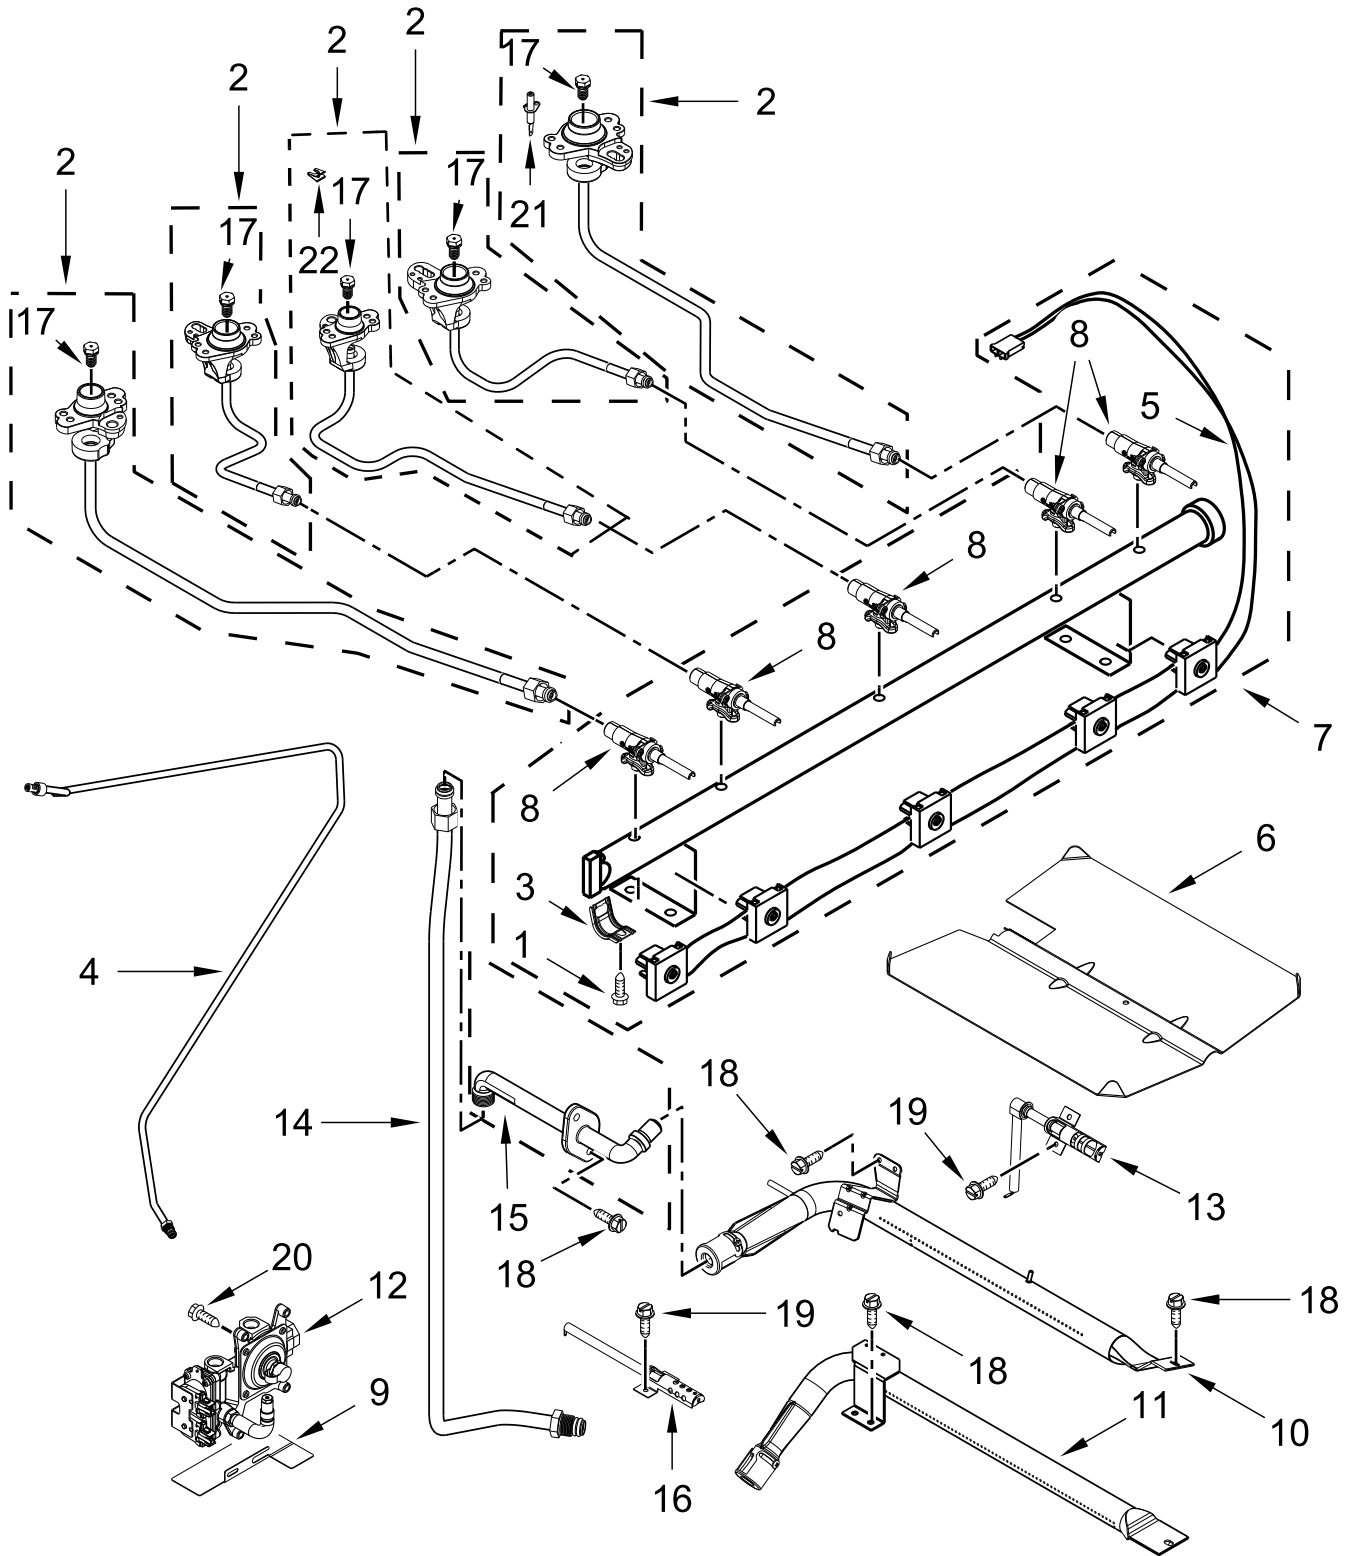

CHASSIS PARTS

<u>Illus. No.</u>	<u>Part No.</u>	<u>Description</u>	<u>Illus. No.</u>	<u>Part No.</u>	<u>Description</u>	<u>Illus. No.</u>	<u>Part No.</u>	<u>Description</u>
1	W10314347	Assembly, Flue	16	W11040249	Assembly, Flue (Upper)	31	W10390008	Base Rail Assembly (Left)
2	9758701	Spacer, Door	17	W10362924	Screw		W10390007	Base Rail Assembly (Right)
3	W10273002	Bracket, Oven Support	18	W10323077	Diffuser, Flame	32	3196560	Screw
4		Panel, Side	19	3196178	Screw	33	W10389555	Fan, Convection
	W10162245	Black	20	W10531060	Rack, Oven	34	W10346154	Cover, Convection
5	W10158780	Cover, Rear Fan	21	W11491752	Gasket, Door	35	W10362924	Screw
6	W11511828	Switch, Door	22	W10031780	Screw	36	W10289145	Rack, Oven (Gull-Wing)
7	W10137382	Clip, Panel	23	W10273195	Shield, Heat	37	3196165	Screw
8	W10919715	Gasket	24	W10273192	Rod, Door Switch			FOLLOWING PARTS NOT ILLUSTRATED
9	W10289077	Receiver, Hinge	25	W10910642	Cord, Power		4820F015-59	Insulation, Strap
10	W10058460	Foot, Leveling	26	W10035900	Support, Oven Bottom		W10526208	Insulation, Wrap
11	W10211368	Bottom, Oven	27	W11379356	Pan, Bake		W10526209	Insulation, Main Back
12	W10586204	Sensor	28	W11634772	Light Assembly			
13	3601P356-45	Baffle, Bake Burner	29	W10571723	Bulb, Halogen 40 Watts			
14	3196178	Screw	30	W10341186	Front Foot Assembly			
15	W10435470	Brace, Main Back						

MANIFOLD PARTS