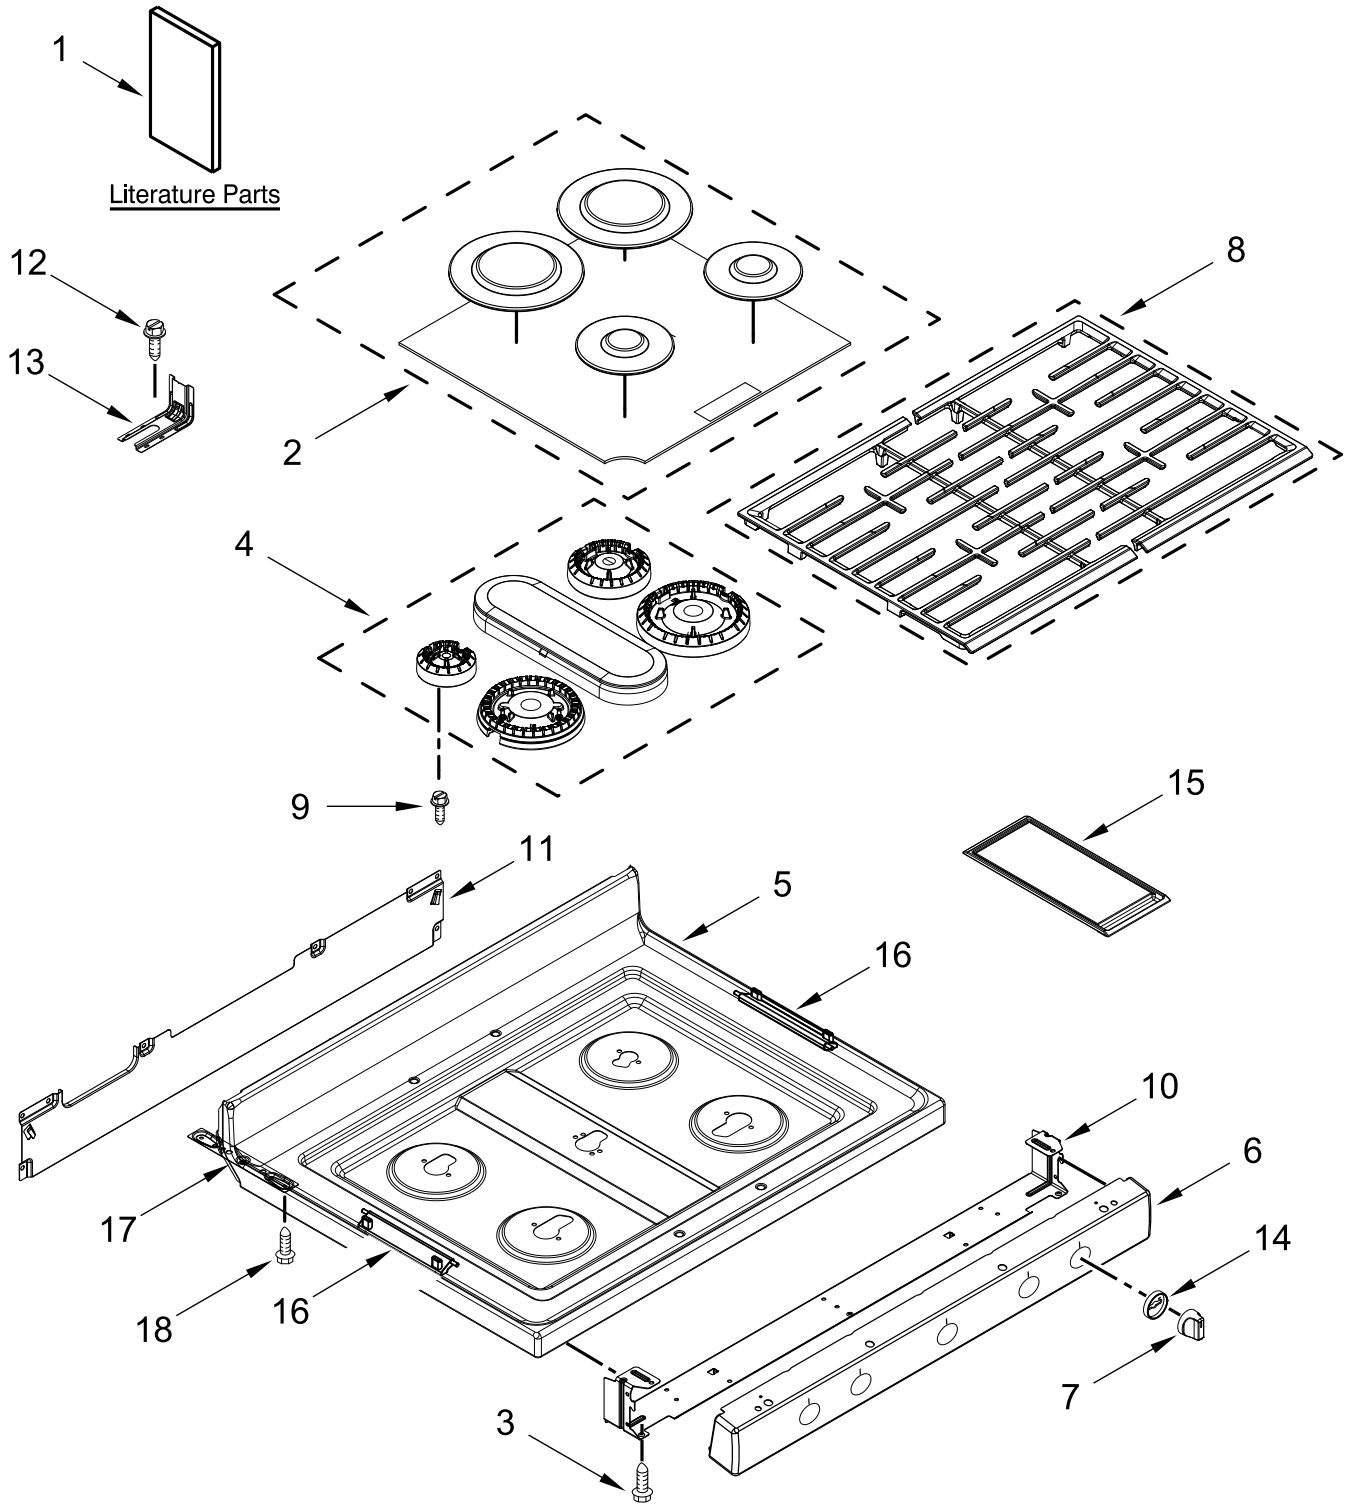

GAS RANGE
Finger Print Resistant

MODELS:

WFG775H0HZ6 (Stainless)

COOKTOP PARTS

COOKTOP PARTS

<u>Illus. No.</u>	<u>Part No.</u>	<u>Description</u>	<u>Illus. No.</u>	<u>Part No.</u>	<u>Description</u>	<u>Illus. No.</u>	<u>Part No.</u>	<u>Description</u>
1		Literature Parts	8		Grate Kit (Includes 2 Grates)	17	W10879790	Grate Hinge Spacer
	W11427474	Quick Start Guide				18	3196184	Screw
	W11448510	Use and Care Guide		W10865170	Black			FOLLOWING PARTS NOT ILLUSTRATED
	W11565452	Tech Sheet	9	W10673618	Screw			
2		Kit, Burner Cap (Set of 4)	10	W11379946	Manifold Panel Bracket		W11458869	Harness, Main
	W11498499	Black (Set of 4)	11	W11379358	Rear Gas Cooktop Bracket		W10753750	Harness, Bake and Broil
3	W10067840	Screw	12	7101P485-60	Screw, Anti-Tip Kit		W10334923	Clip, Gas Wiring
4	W11367107	Burner Kit	13	W11379945	Bracket, Anti-Tip		313438	Clip, Harness
5		Cooktop	14		Bezel		7111P017-60	Clamp, Wire
	W11418087	Black		W10917236	Stainless		3196896	Clip, Wire
6		Panel, Manifold	15	W11043399	Griddle		3196520	Clip, Wire
	W11025417	Stainless	16		Hinge, Grate			
7		Knob			(Not Serviced)			
	W10917221	Stainless						

CONTROL PANEL PARTS

CONTROL PANEL PARTS

<u>Illus.</u> <u>No.</u>	<u>Part No.</u>	<u>Description</u>	<u>Illus.</u> <u>No.</u>	<u>Part No.</u>	<u>Description</u>	<u>Illus.</u> <u>No.</u>	<u>Part No.</u>	<u>Description</u>
1		Endcap	6	W10192841	Shield, Heat	13	W10797001	Bracket, Ignitor
	W11213290	Black (Left)	7		Control, Electronic (LCX)	14	W10901802	Panel, Backer
	W11213292	Black (Right)		W11520692	Black	15		Bracket, Eye Brow
2	W10516123	Bracket, Console Mounting	8	W10762981	Bracket, Mounting		W11443964	Black
3		Console	9	W10184251	Cover, Back	16	3196169	Screw
	W10869988	Stainless	10	3196178	Screw	17	W10551614	Spreader, Clip-Spring
4	W10920631	Module, Spark DSI	11	W10856361	Bracket, Control			
5	W10198745	Cover, Upper	12	W11350452	Spark Module			