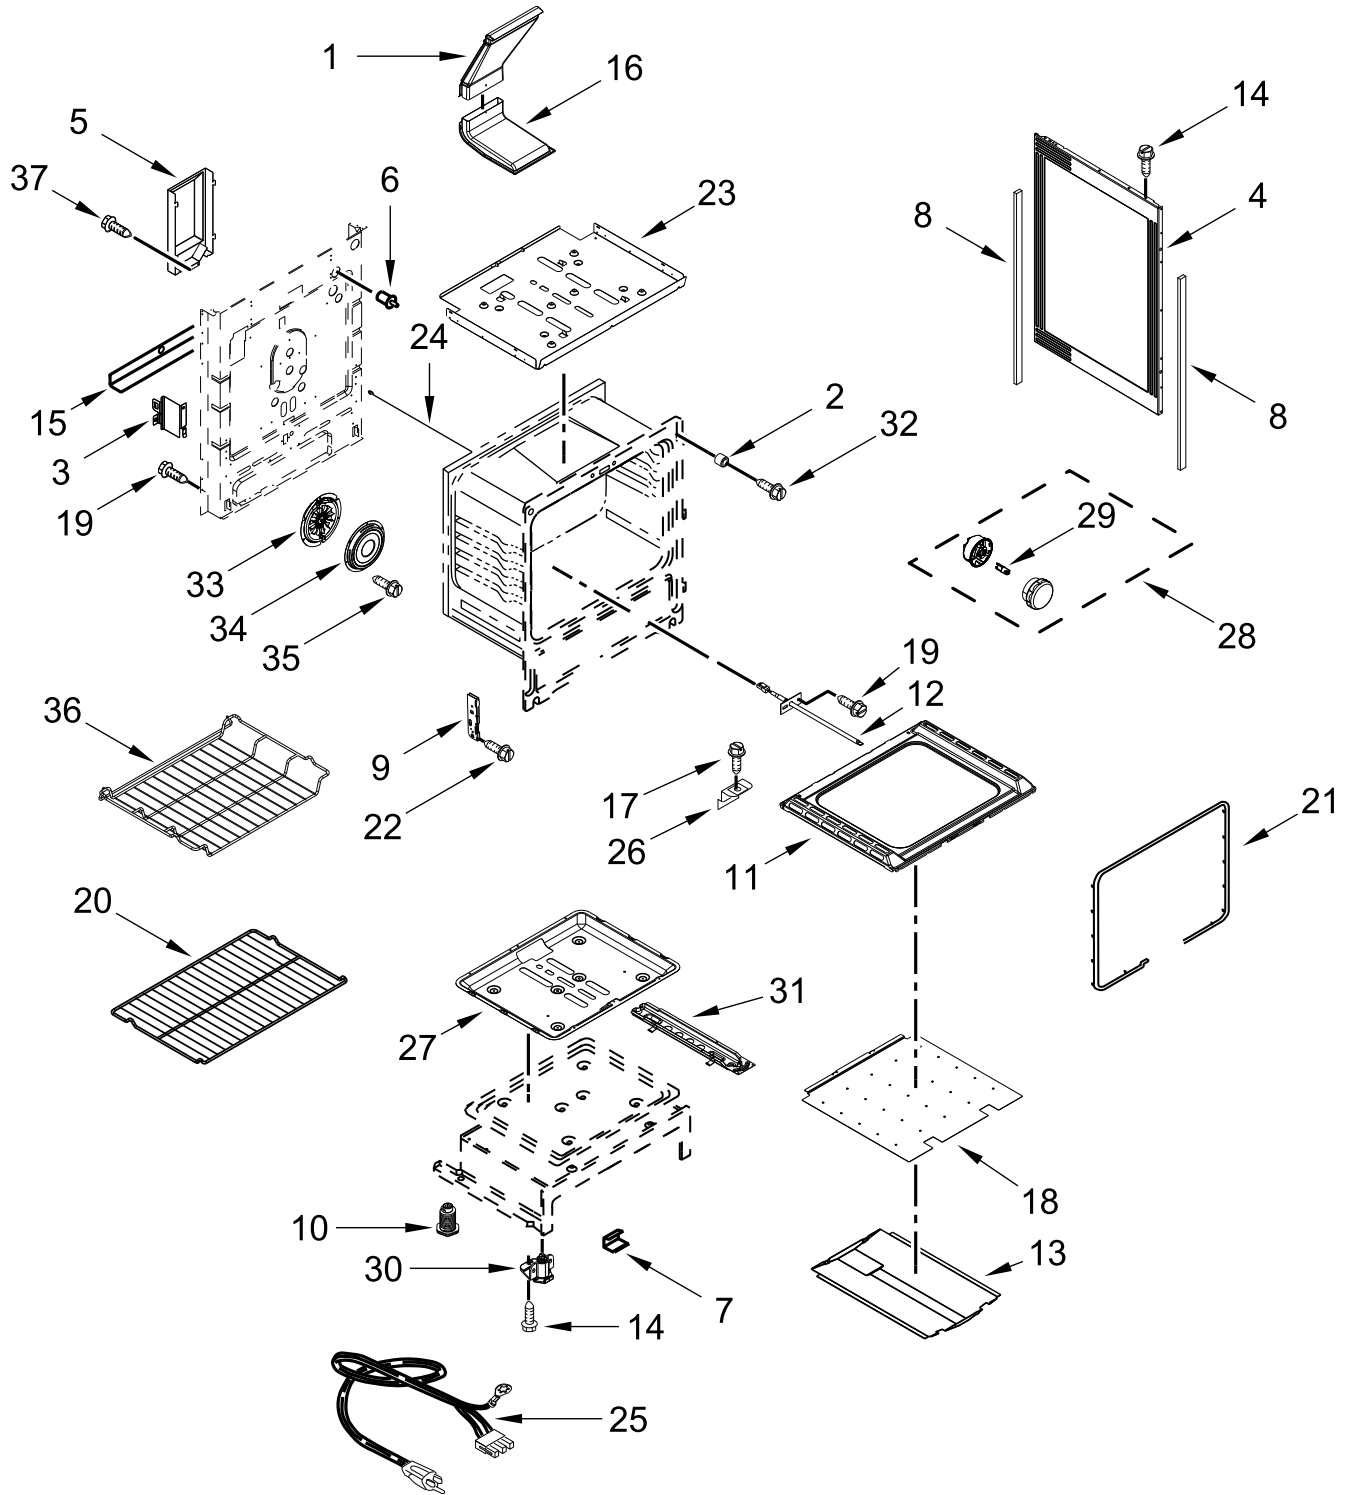

CHASSIS PARTS

CHASSIS PARTS

<u>Illus. No.</u>	<u>Part No.</u>	<u>Description</u>	<u>Illus. No.</u>	<u>Part No.</u>	<u>Description</u>	<u>Illus. No.</u>	<u>Part No.</u>	<u>Description</u>
1	W10314347	Assembly, Flue	16	W11040249	Assembly, Flue (Upper)	31	W10390008	Base Rail Assembly (Left)
2	9758701	Spacer, Door	17	W10362924	Screw		W10390007	Base Rail Assembly (Right)
3	W10273002	Bracket, Oven Support	18	W10323077	Diffuser, Flame	32	3196560	Screw
4		Panel, Side	19	3196178	Screw	33	W10389555	Fan, Convection
	W10162245	Black	20	W10531060	Rack, Oven	34	W10346154	Cover, Convection
5	W10158780	Cover, Rear Fan	21	W11491752	Gasket, Door	35	W10362924	Screw
6	W11511828	Switch, Door	22	W10031780	Screw	36	W10289145	Rack, Oven (Gull-Wing)
7	W10137382	Clip, Panel	23	W10273195	Shield, Heat	37	3196165	Screw
8	W10919715	Gasket	24	W10273192	Rod, Door Switch			FOLLOWING PARTS NOT ILLUSTRATED
9	W10289077	Receiver, Hinge	25	W10910642	Cord, Power		4820F015-59	Insulation, Strap
10	W10058460	Foot, Leveling	26	W10035900	Support, Oven Bottom		W10526208	Insulation, Wrap
11	W10211368	Bottom, Oven	27	W11379356	Pan, Bake		W10526209	Insulation, Main Back
12	W10586204	Sensor	28	W11634772	Light Assembly			
13	3601P356-45	Baffle, Bake Burner	29	W10571723	Bulb, Halogen 40 Watts			
14	3196178	Screw	30	W10341186	Front Foot Assembly			
15	W10435470	Brace, Main Back