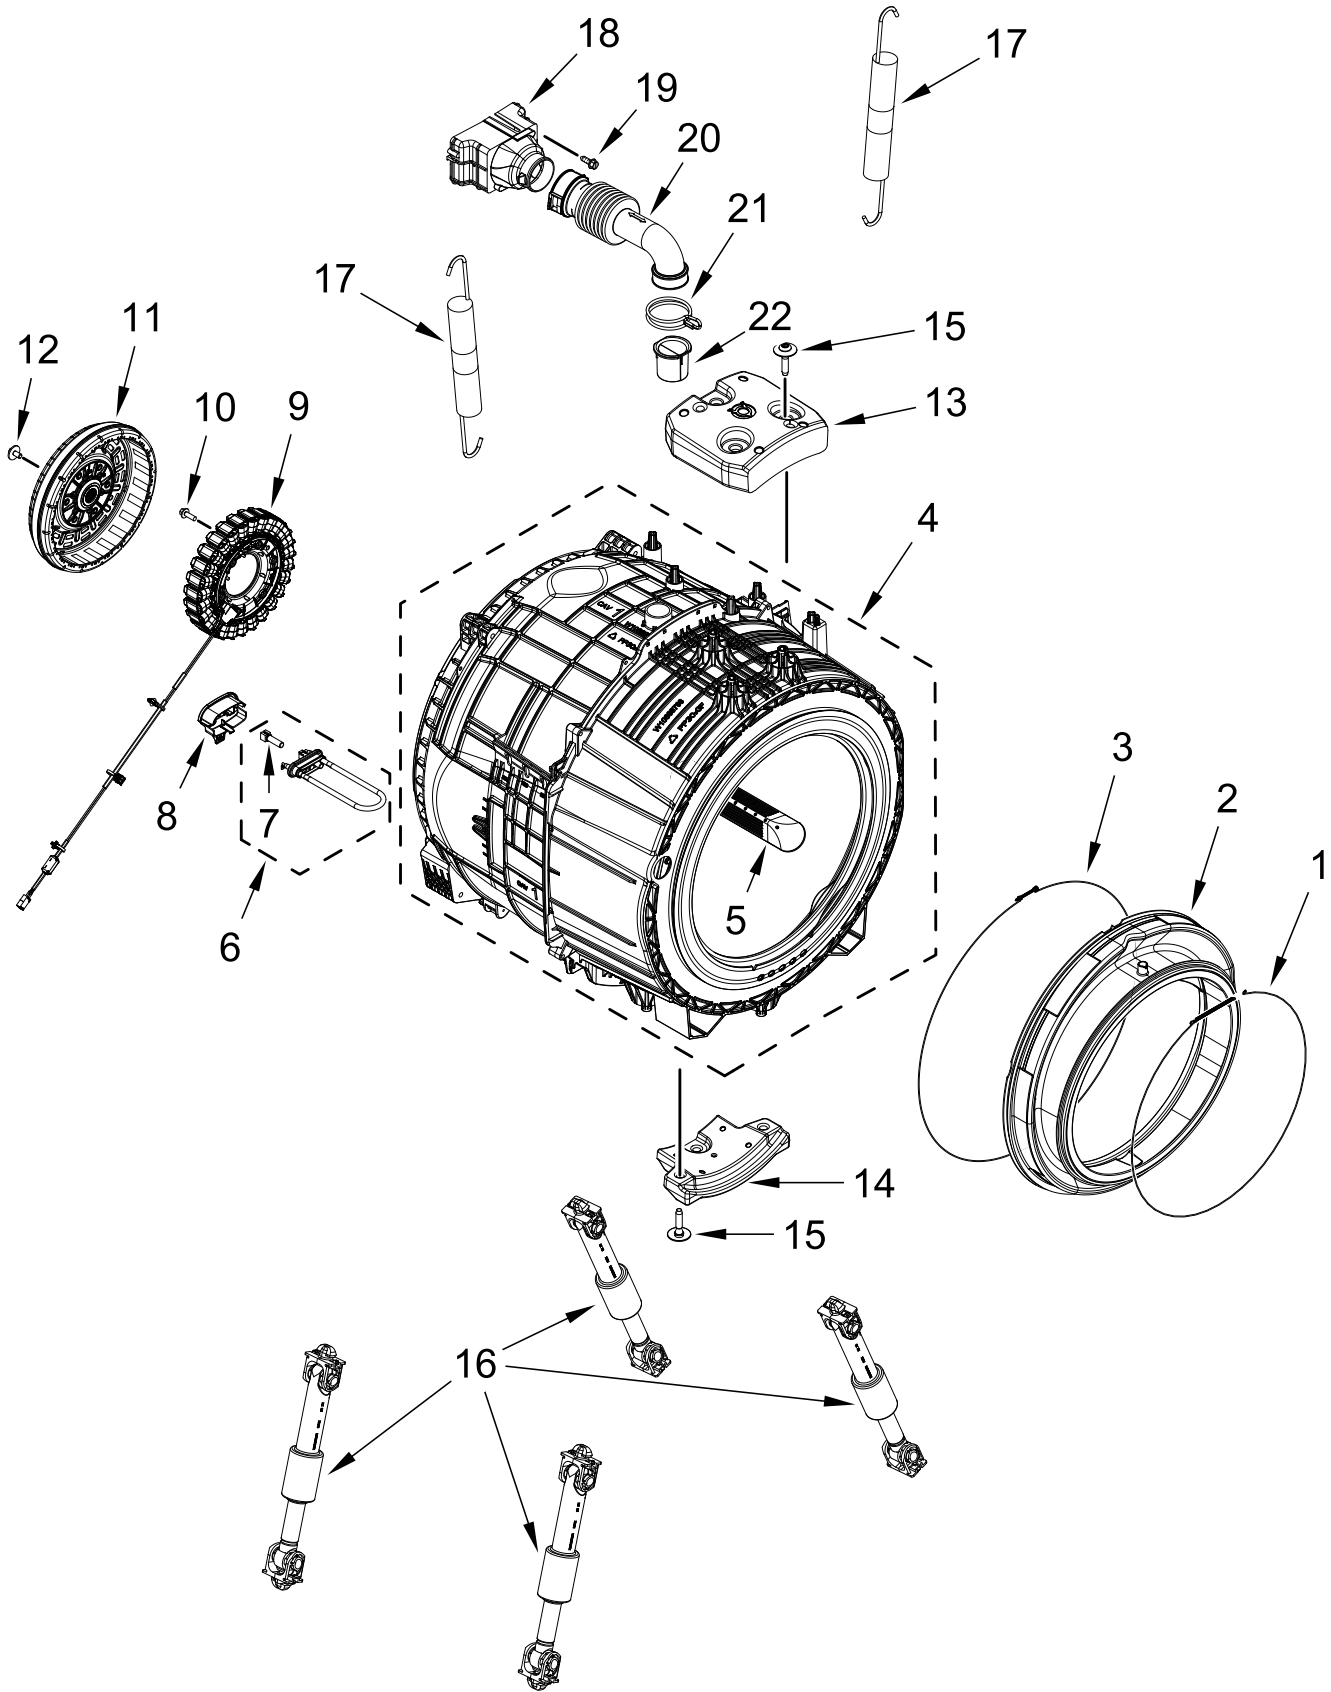

DOOR PARTS

DOOR PARTS

<u>Illus.</u> <u>No.</u>	<u>Part No.</u>	<u>Description</u>
1		Outer Door
	W11705560	Gray
2	W11171604	Door, Clear Insert
3	W11664795	Door, Inner
4	W10921697	Strike, Door

<u>Illus.</u> <u>No.</u>	<u>Part No.</u>	<u>Description</u>
5	8534022	Screw
6	W11230200	Bumper, Door (Upper)

<u>Illus.</u> <u>No.</u>	<u>Part No.</u>	<u>Description</u>
7	W11178950	Bumper, Door (Lower)
8	W11668720	Hinge Assembly

DISPENSER PARTS

DISPENSER PARTS

<u>Illus.</u> <u>No.</u>	<u>Part No.</u>	<u>Description</u>	<u>Illus.</u> <u>No.</u>	<u>Part No.</u>	<u>Description</u>	<u>Illus.</u> <u>No.</u>	<u>Part No.</u>	<u>Description</u>
1	W11036928	Valve, Inlet (Single)	7	W11706489	Siphon, Bleach/Softener	10	W10920132	Assembly, Dispenser Hose
2	W10920135	Hose, Inlet (Hot)	8	W11106522	Cover, Detergent Drawer	11	W10239910	Clamp, Hose
3	W10096851	Clamp, Hose	9	W10918519	Separator, Siphon			
4	W11036930	Valve, Inlet (Double)						
5	W10920133	Hose, Inlet (Cold)						
6	W11706496	Assembly, Dispenser						

TUB AND BASKET PARTS

TUB AND BASKET PARTS

<u>Illus. No.</u>	<u>Part No.</u>	<u>Description</u>	<u>Illus. No.</u>	<u>Part No.</u>	<u>Description</u>	<u>Illus. No.</u>	<u>Part No.</u>	<u>Description</u>
1	W10818945	Retainer, Front Panel to Bellow	8	W10909418	Shield, Heater	16	W11094464	Damper Assembly
2	W11714349	Bellow	9	W11708681	Stator, Motor	17	W10896675	Spring, Suspension
3	W11048199	Retainer, Bellow to Tub	10	W11035597	Screw, Stator	18	W10919157	Enclosure, Vent
4	W11714793	Assembly, Tub and Drum	11	W10916241	Rotor, Motor	19	8540513	Screw
5	W11198668	Baffle, Drum	12	W11354072	Screw, Rotor	20	W11131396	Hose, Ventilation
6	W11397974	Assembly, Heater	13	W11209370	Counterweight, Top	21	371507	Clamp, Hose
7	W10919909	Sensor, NTC	14	W11209372	Counterweight, Bottom	22	W11495086	Deflector, Vent Port
			15	W11235083	Screw, Counterweight			