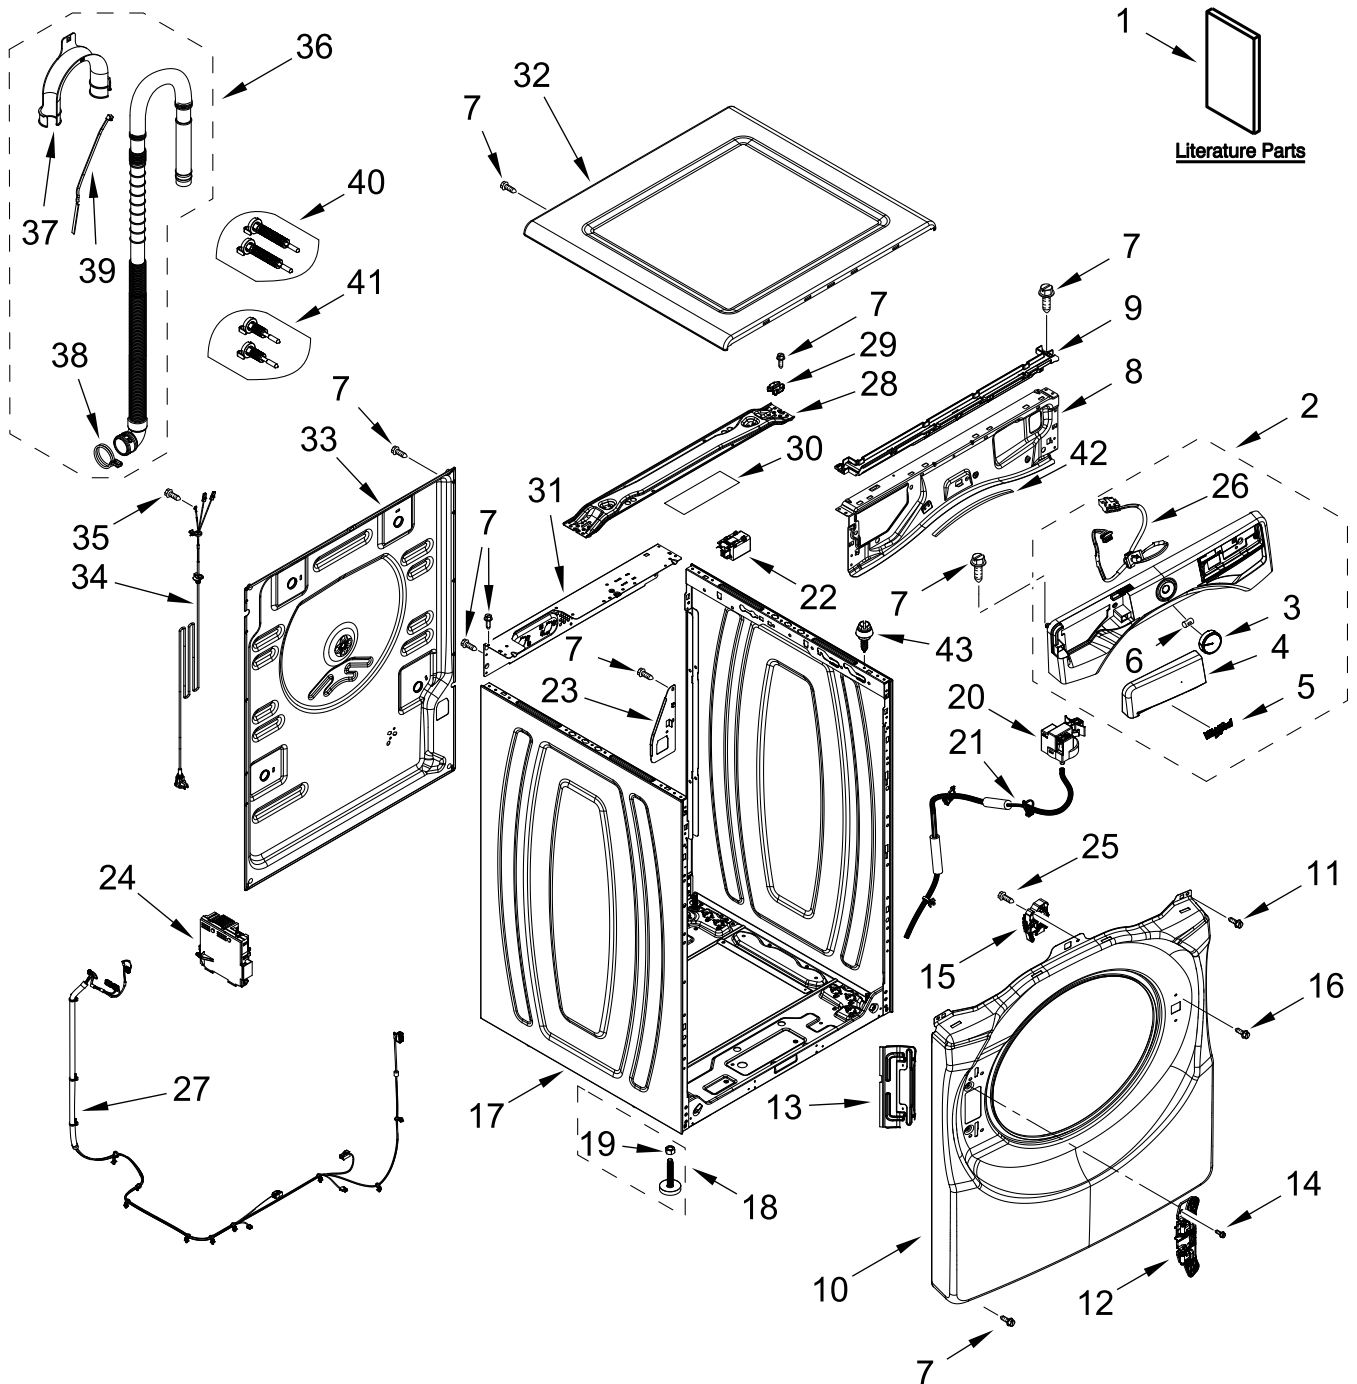

AUTOMATIC WASHER

MODELS:

WFW5720RW0 (White)

TOP AND CABINET PARTS

TOP AND CABINET PARTS

<u>Illus. No.</u>	<u>Part No.</u>	<u>Description</u>	<u>Illus. No.</u>	<u>Part No.</u>	<u>Description</u>	<u>Illus. No.</u>	<u>Part No.</u>	<u>Description</u>
1		Literature Parts	14	W10288126	Screw	30	W10331064	Foam Pad
	W11355369	Owner's Manual	15	W11670890	Lock, Door	31	W11353016	Bracket, Rear
	W11712042	Quick Start Guide	16	8540282	Screw	32		Top
	W11737328	Energy Guide	17		Cabinet		W10208373	White
2		Assembly, Console		W11352995	White	33	W11420275	Panel, Rear
	W11709328	White	18	W11604388	Leveling Leg Assembly	34	W10919946	Cord, Power
3	W11709754	Assembly, Knob	19	W11599138	Nut, Hex	35	3400076	Screw
4		Handle, Drawer	20	W11125159	Pressure Switch	36	W11392677	Hose, Drain (External)
	W11709739	White	21	W11319791	Hose, Pressure Switch	37	W10280024	U-Bend, Drain Hose
5	W10884773	Badge	22	W11533492	RFI Filter	38	356138	Clamp, Hose
6	8536939	Clip, Spring	23	W11091443	Bracket, Drain Hose	39	W10267532	Cable Tie
7	W10567155	Screw	24	W11742379	Appliance Control Unit (ACU)	40	W11041287	Bolt, Transport (Long)
8	W10915381	Bracket, Console	25	W10306501	Screw	41	W11041011	Bolt, Transport (Short)
9	W10796898	Channel, Water	26	W11719455	Harness, HMI	42	W10407376	Edge Guard
10		Panel, Front	27	W11722227	Harness, Main	43	W10208380	Screw and Bushing Assembly
	W11710567	White	28	W10467484	Brace, Top			
11	357640	Screw	29	W10245452	Retainer, Spring			
12	W11668720	Hinge Assembly						
13	W11715541	Bracket, Hinge						

DOOR PARTS

DOOR PARTS

<u>Illus.</u> <u>No.</u>	<u>Part No.</u>	<u>Description</u>
1		Outer Door
	W11705560	Gray
2	W11171604	Door, Clear Insert
3	W11664795	Door, Inner
4	W10921697	Strike, Door

<u>Illus.</u> <u>No.</u>	<u>Part No.</u>	<u>Description</u>
5	8534022	Screw
6	W11230200	Bumper, Door (Upper)