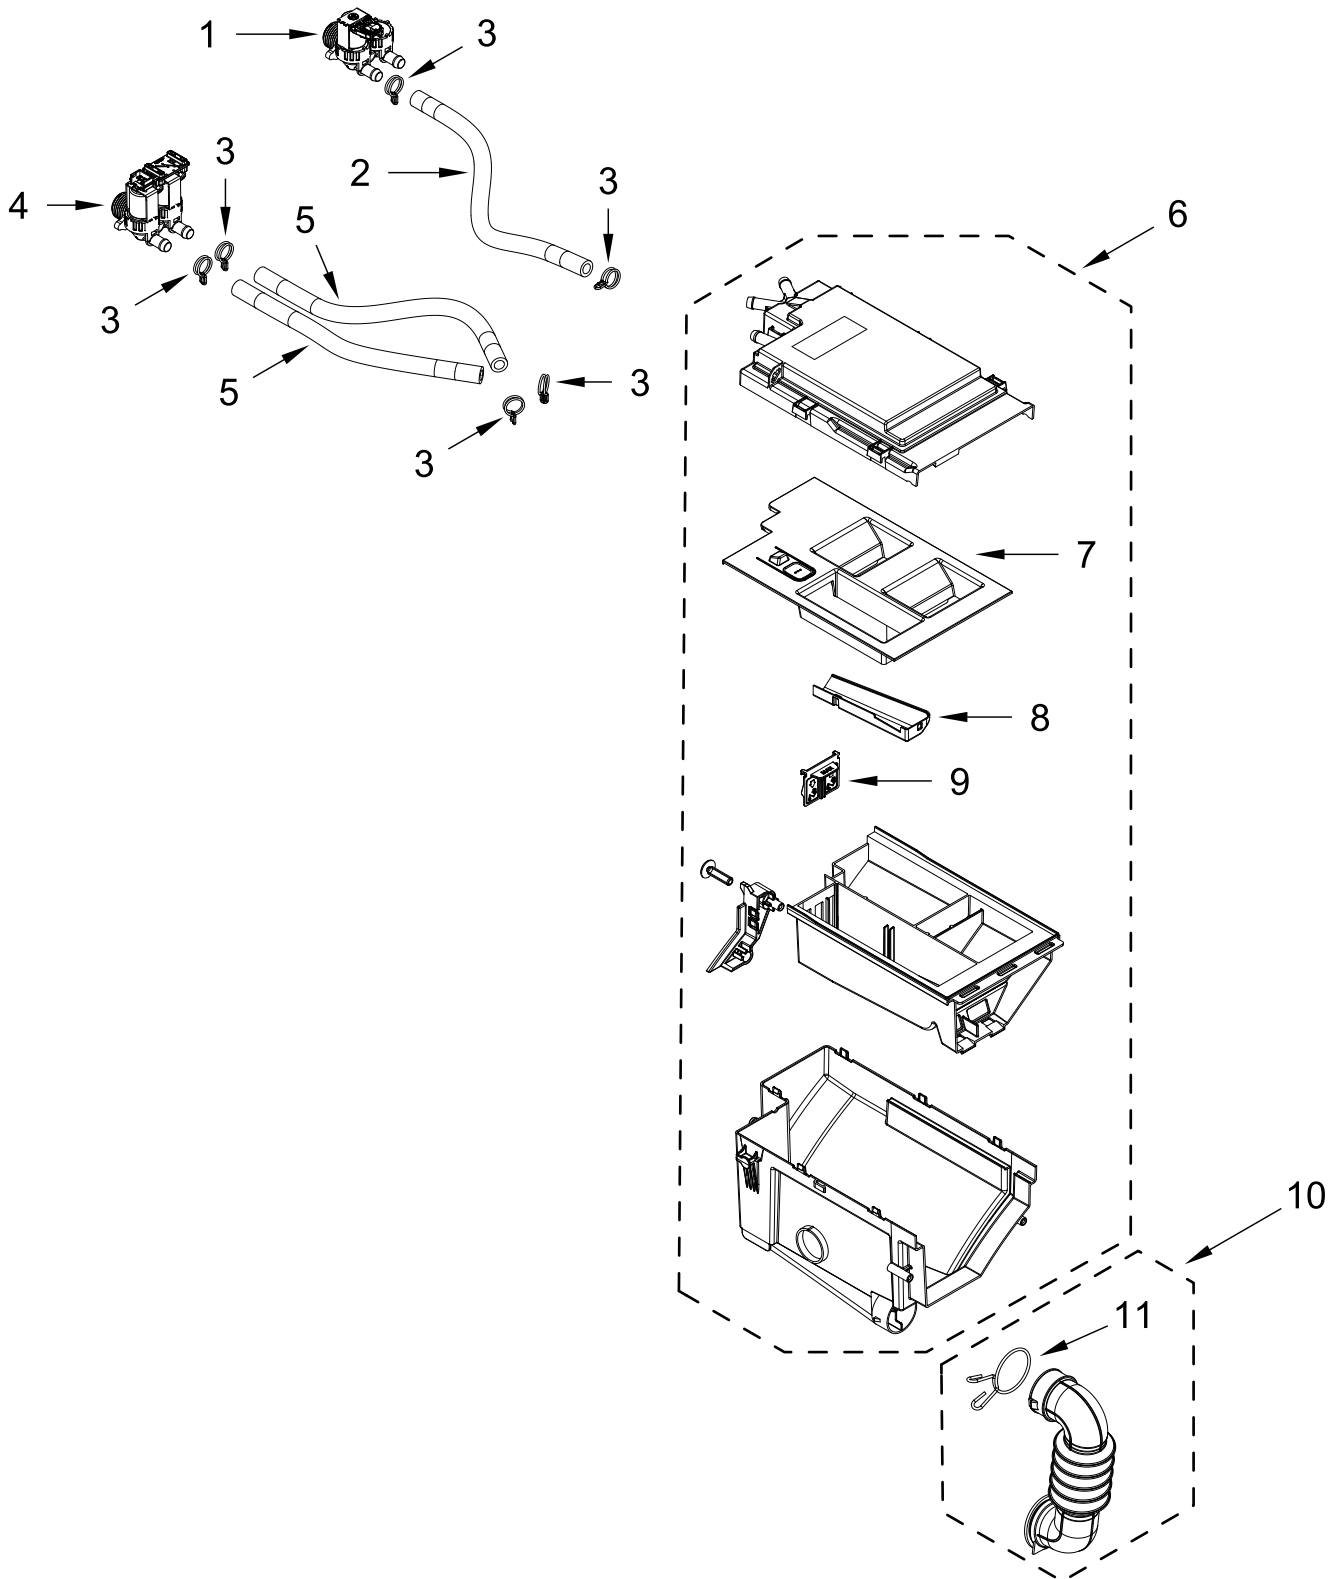

DISPENSER PARTS

DISPENSER PARTS

<u>Illus.</u> <u>No.</u>	<u>Part No.</u>	<u>Description</u>	<u>Illus.</u> <u>No.</u>	<u>Part No.</u>	<u>Description</u>	<u>Illus.</u> <u>No.</u>	<u>Part No.</u>	<u>Description</u>
1	W11036928	Valve, Inlet (Single)	7	W11706489	Siphon, Bleach/Softener	10	W10920132	Assembly, Dispenser Hose
2	W10920135	Hose, Inlet (Hot)	8	W11106522	Cover, Detergent Drawer	11	W10239910	Clamp, Hose
3	W10096851	Clamp, Hose	9	W10918519	Separator, Siphon			
4	W11036930	Valve, Inlet (Double)						
5	W10920133	Hose, Inlet (Cold)						
6	W11706496	Assembly, Dispenser