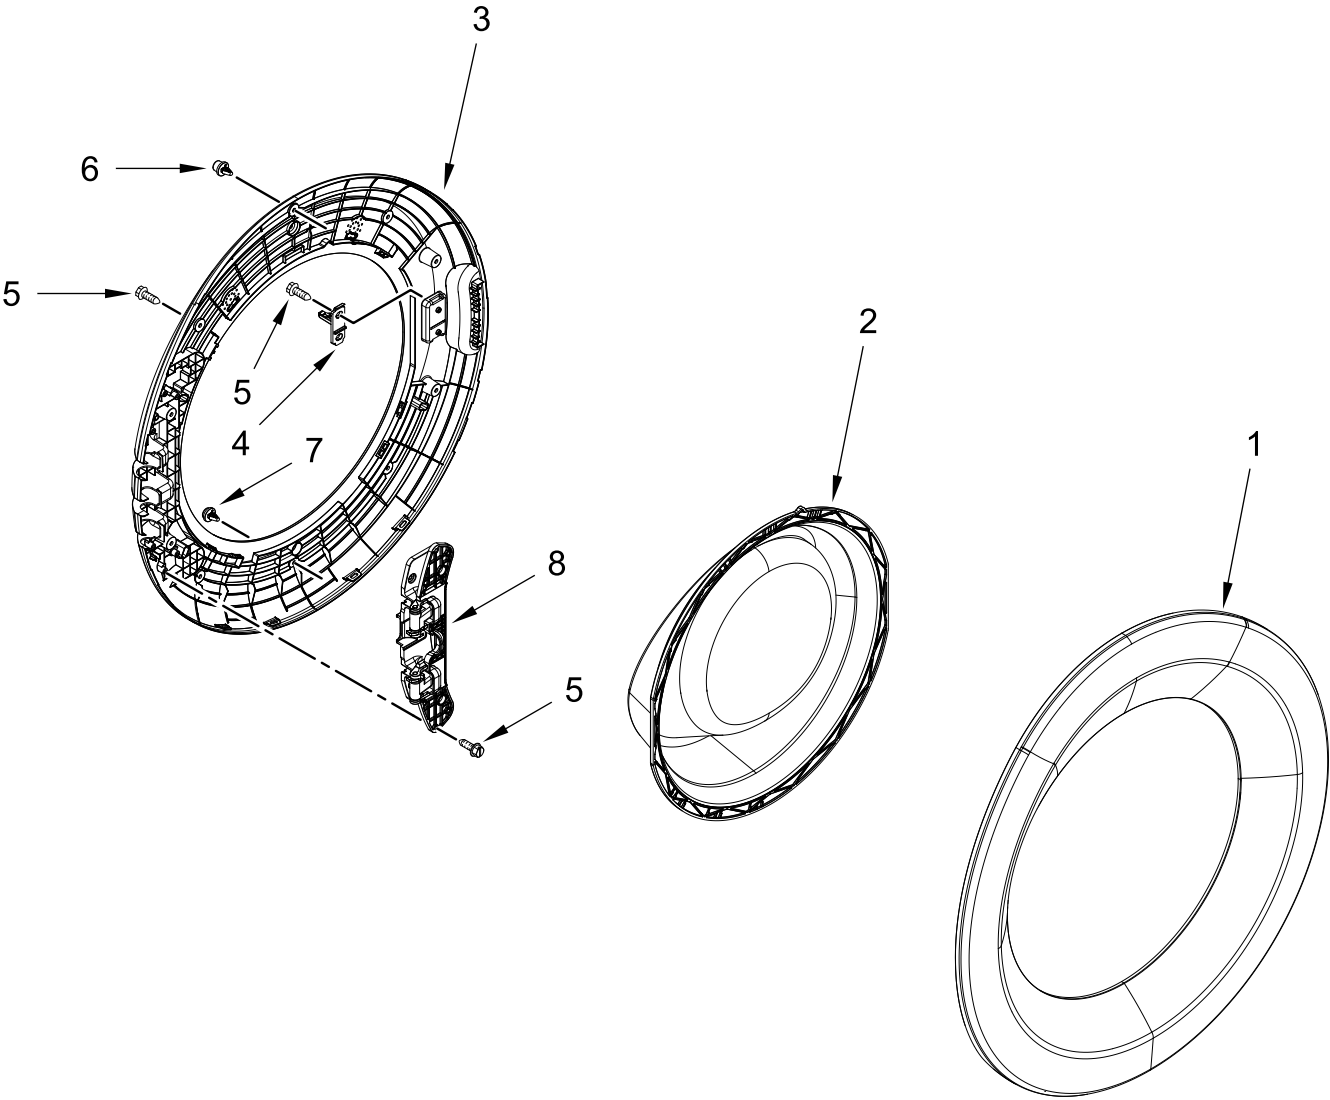

AUTOMATIC WASHER

MODELS:

WFW5720RW0 (White)

TOP AND CABINET PARTS

TOP AND CABINET PARTS

<u>Illus. No.</u>	<u>Part No.</u>	<u>Description</u>	<u>Illus. No.</u>	<u>Part No.</u>	<u>Description</u>	<u>Illus. No.</u>	<u>Part No.</u>	<u>Description</u>
1		Literature Parts	14	W10288126	Screw	30	W10331064	Foam Pad
	W11355369	Owner's Manual	15	W11670890	Lock, Door	31	W11353016	Bracket, Rear
	W11712042	Quick Start Guide	16	8540282	Screw	32		Top
	W11737328	Energy Guide	17		Cabinet		W10208373	White
2		Assembly, Console		W11352995	White	33	W11420275	Panel, Rear
	W11709328	White	18	W11604388	Leveling Leg Assembly	34	W10919946	Cord, Power
3	W11709754	Assembly, Knob	19	W11599138	Nut, Hex	35	3400076	Screw
4		Handle, Drawer	20	W11125159	Pressure Switch	36	W11392677	Hose, Drain (External)
	W11709739	White	21	W11319791	Hose, Pressure Switch	37	W10280024	U-Bend, Drain Hose
5	W10884773	Badge	22	W11533492	RFI Filter	38	356138	Clamp, Hose
6	8536939	Clip, Spring	23	W11091443	Bracket, Drain Hose	39	W10267532	Cable Tie
7	W10567155	Screw	24	W11742379	Appliance Control Unit (ACU)	40	W11041287	Bolt, Transport (Long)
8	W10915381	Bracket, Console	25	W10306501	Screw	41	W11041011	Bolt, Transport (Short)
9	W10796898	Channel, Water	26	W11719455	Harness, HMI	42	W10407376	Edge Guard
10		Panel, Front	27	W11722227	Harness, Main	43	W10208380	Screw and Bushing Assembly
	W11710567	White	28	W10467484	Brace, Top			
11	357640	Screw	29	W10245452	Retainer, Spring			
12	W11668720	Hinge Assembly						
13	W11715541	Bracket, Hinge						

DOOR PARTS

DOOR PARTS

<u>Illus.</u> <u>No.</u>	<u>Part No.</u>	<u>Description</u>
1		Outer Door
	W11705560	Gray
2	W11171604	Door, Clear Insert
3	W11664795	Door, Inner
4	W10921697	Strike, Door

<u>Illus.</u> <u>No.</u>	<u>Part No.</u>	<u>Description</u>
5	8534022	Screw
6	W11230200	Bumper, Door (Upper)