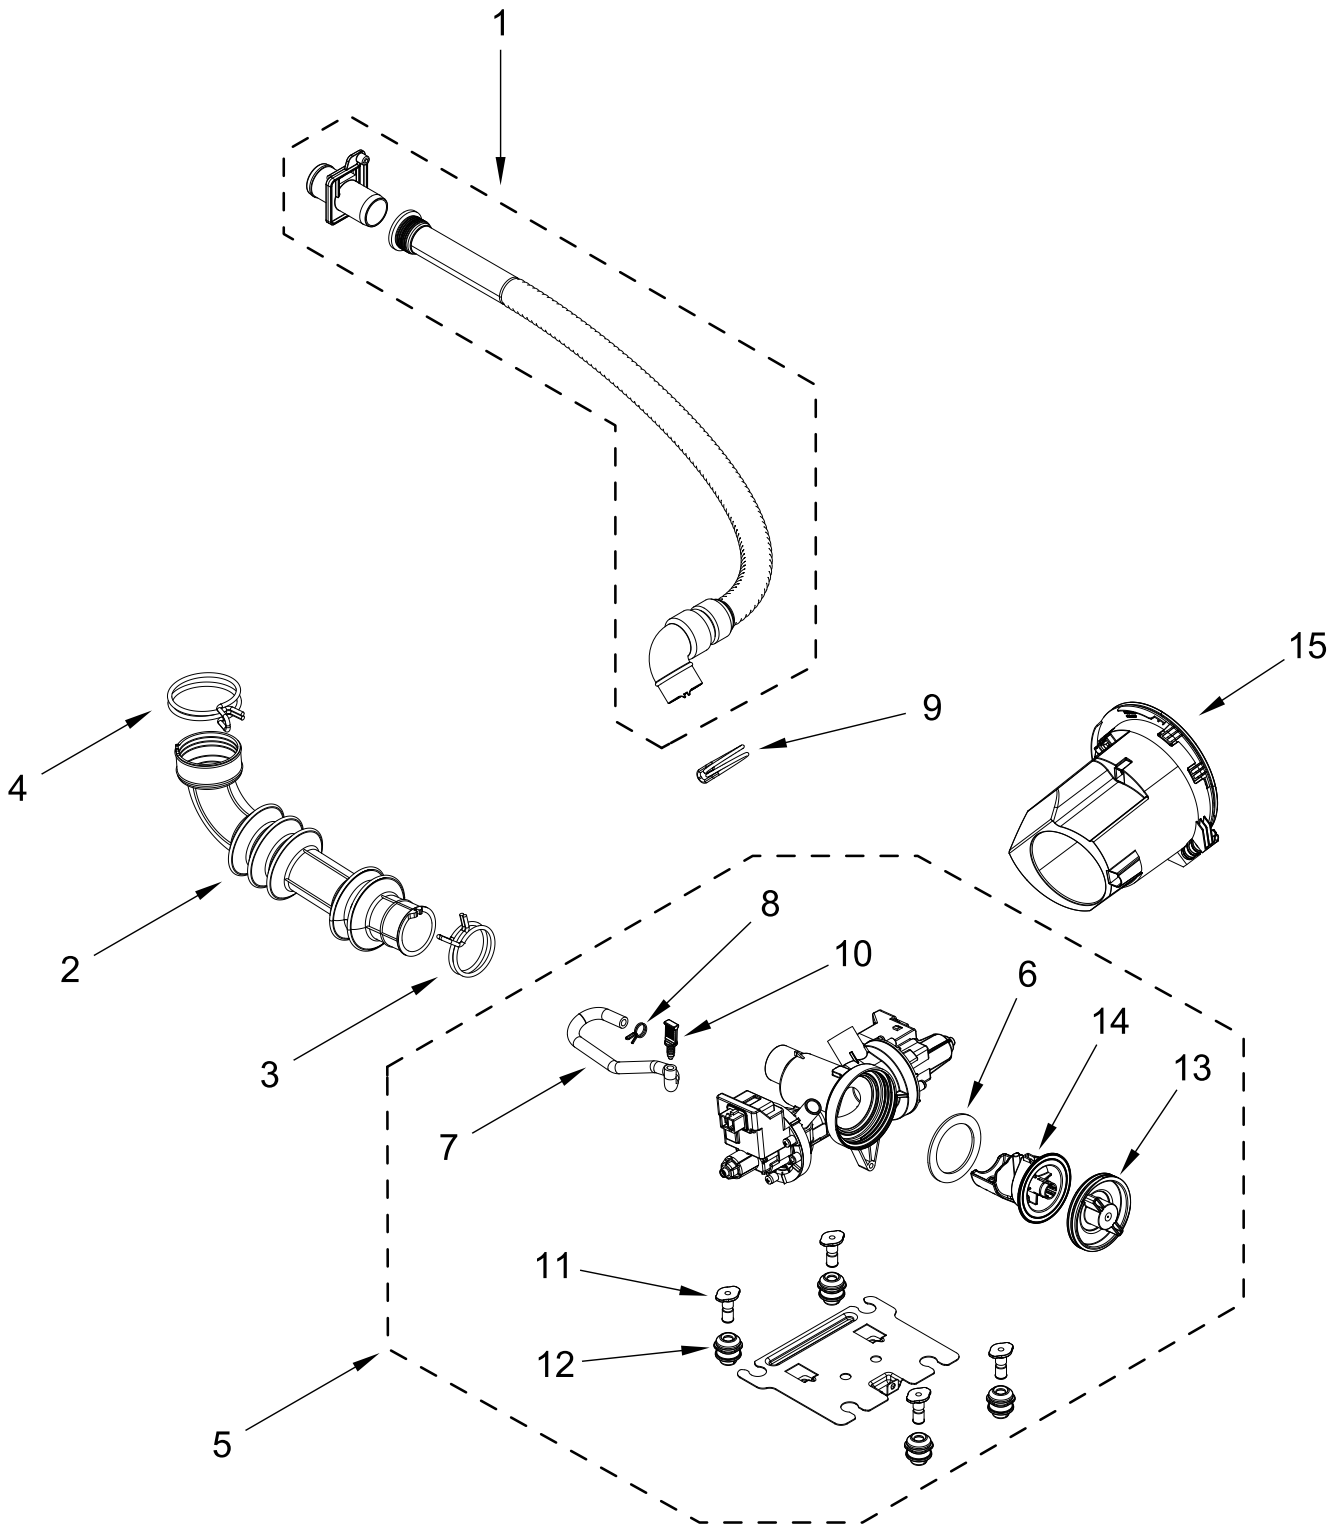

WATER SYSTEM PARTS

WATER SYSTEM PARTS

<u>Illus.</u> <u>No.</u>	<u>Part No.</u>	<u>Description</u>	<u>Illus.</u> <u>No.</u>	<u>Part No.</u>	<u>Description</u>	<u>Illus.</u> <u>No.</u>	<u>Part No.</u>	<u>Description</u>
1	W11507443	Assembly, Drain Hose	7	W11718104	Hose, Drain (Pump)	13	W10921834	Cap, Filter
2	W11216718	Hose, Tub to Pump	8	W10834076	Clamp, Hose	14	W11319788	Filter, Pump
3	370448	Clamp, Hose	9	356138	Clamp, Hose	15	W11715427	Assembly, Drain Pump Housing
4	W10273034	Clamp, Vent Hose	10	W11741590	Plug, Drain (Pump)			
5	W11718113	Assembly, Pump	11	W11133160	Grommet, Pin (Pump)			
6	W10921839	Seal, Filter Cap	12	W11126910	Grommet (Pump)