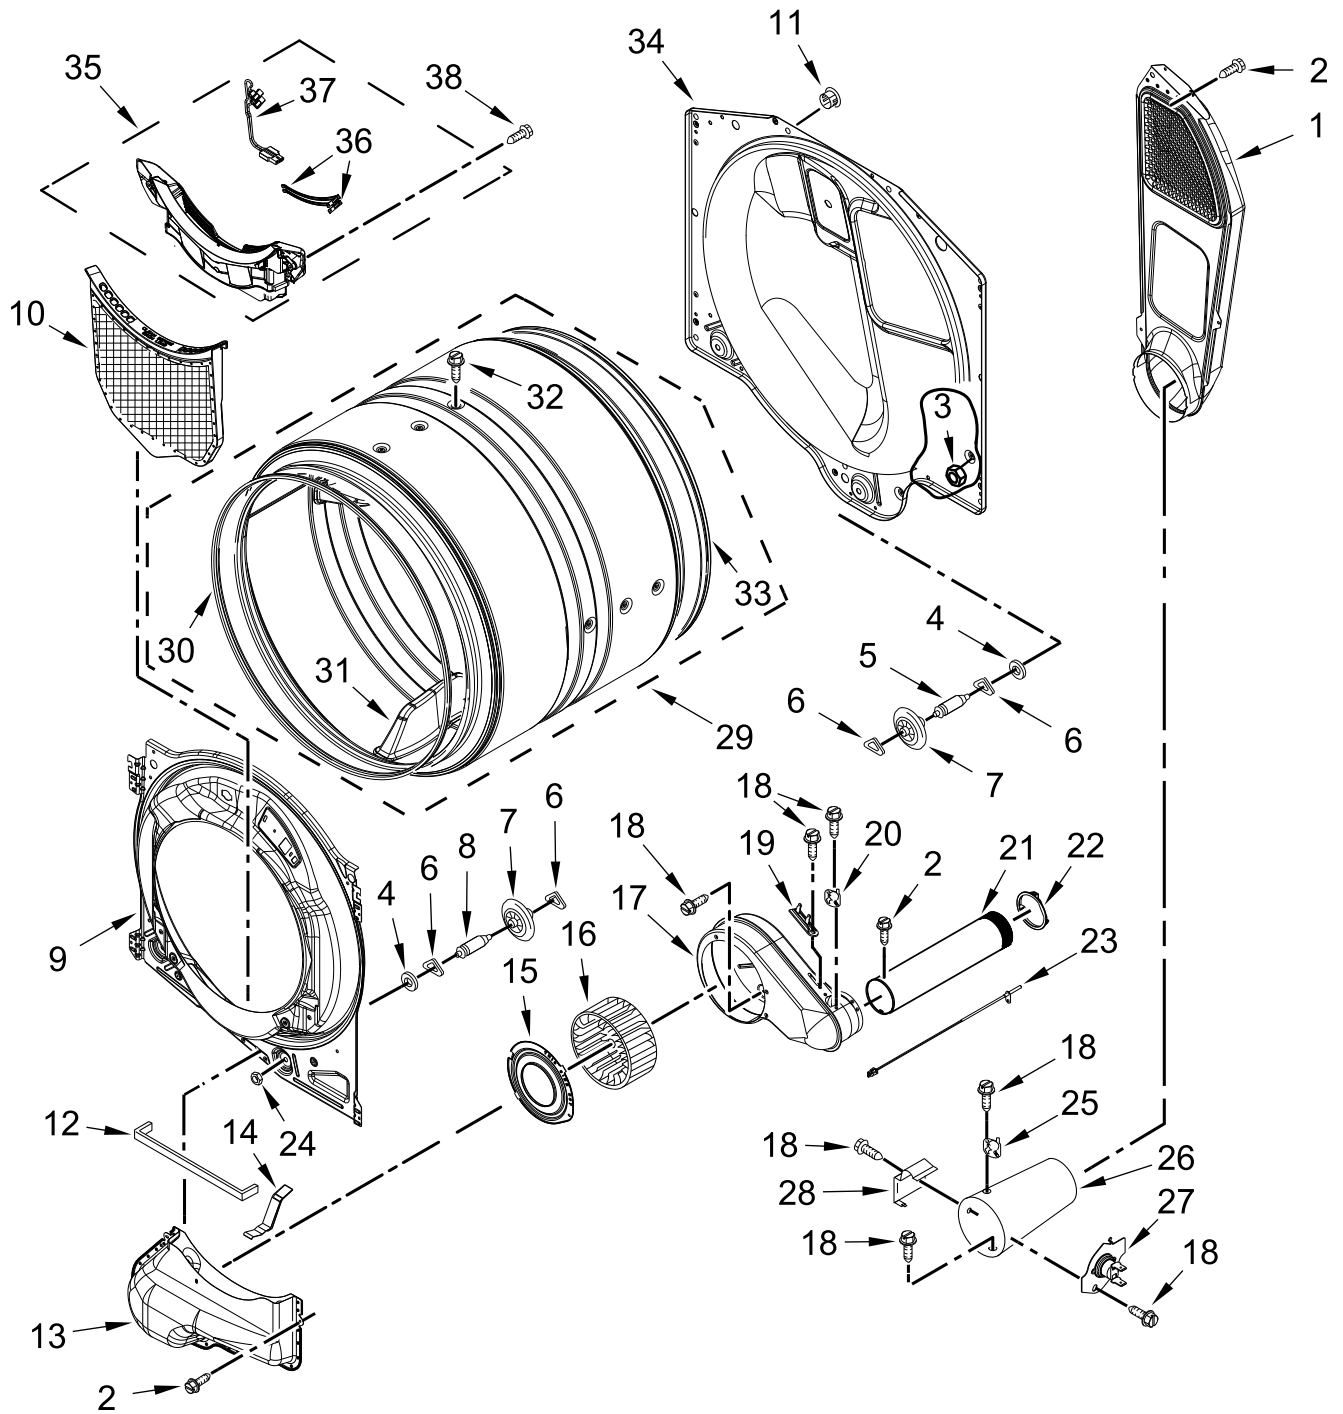

BULKHEAD PARTS

BULKHEAD PARTS

<u>Illus. No.</u>	<u>Part No.</u>	<u>Description</u>	<u>Illus. No.</u>	<u>Part No.</u>	<u>Description</u>	<u>Illus. No.</u>	<u>Part No.</u>	<u>Description</u>
1	W10293765	Assembly, Air Duct	13	W10211896	Assembly, Lint Duct	27	8573713	Cut-Off, Thermal
2	3390647	Screw	14	W10414388	Clip, Lint Duct	28	338906	Sensor, Radiant
3	W10001120	Nut, Hex (Left Hand Thread)	15	W11655534	Assembly, Collar (Includes Seal)	29	W10508188	Assembly, Drum (Complete)
4	3387459	Washer	16	697772	Wheel, Blower	30	W10521122	Seal, Drum Front
5	W10359271	Shaft, Drum Roller - Right Hand Thread	17	W10211911	Housing, Blower	31	W10416098	Baffle, Drum
6	W10512946	Washer, Tri Ring	18	693995	Screw	32	W10219342	Screw
7	W10314171	Roller, Support	19	W10693363	Fuse, Thermal (91C)	33	W10521118	Seal, Drum
8	W10359272	Shaft, Drum Roller - Left Hand Thread	20	8577274	Thermistor	34	W11162462	Bulkhead, Rear
9	W10673493	Bulkhead, Front	21	W10342188	Exhaust Pipe	35	W10672683	Assembly, Outlet Grill and Housing
10	W10516085	Lint Screen	22	W10344699	Collar, Duct	36	3387223	Sensor, Electrode
11	8529007	Plug, Rear Bulkhead	23	W10623852	Thermistor, Gas Inlet	37	W10298258	Harness, Sensor
12	W10211950	Seal, Housing Outlet	24	3934666	Nut, Hex	38	3387230	Screw