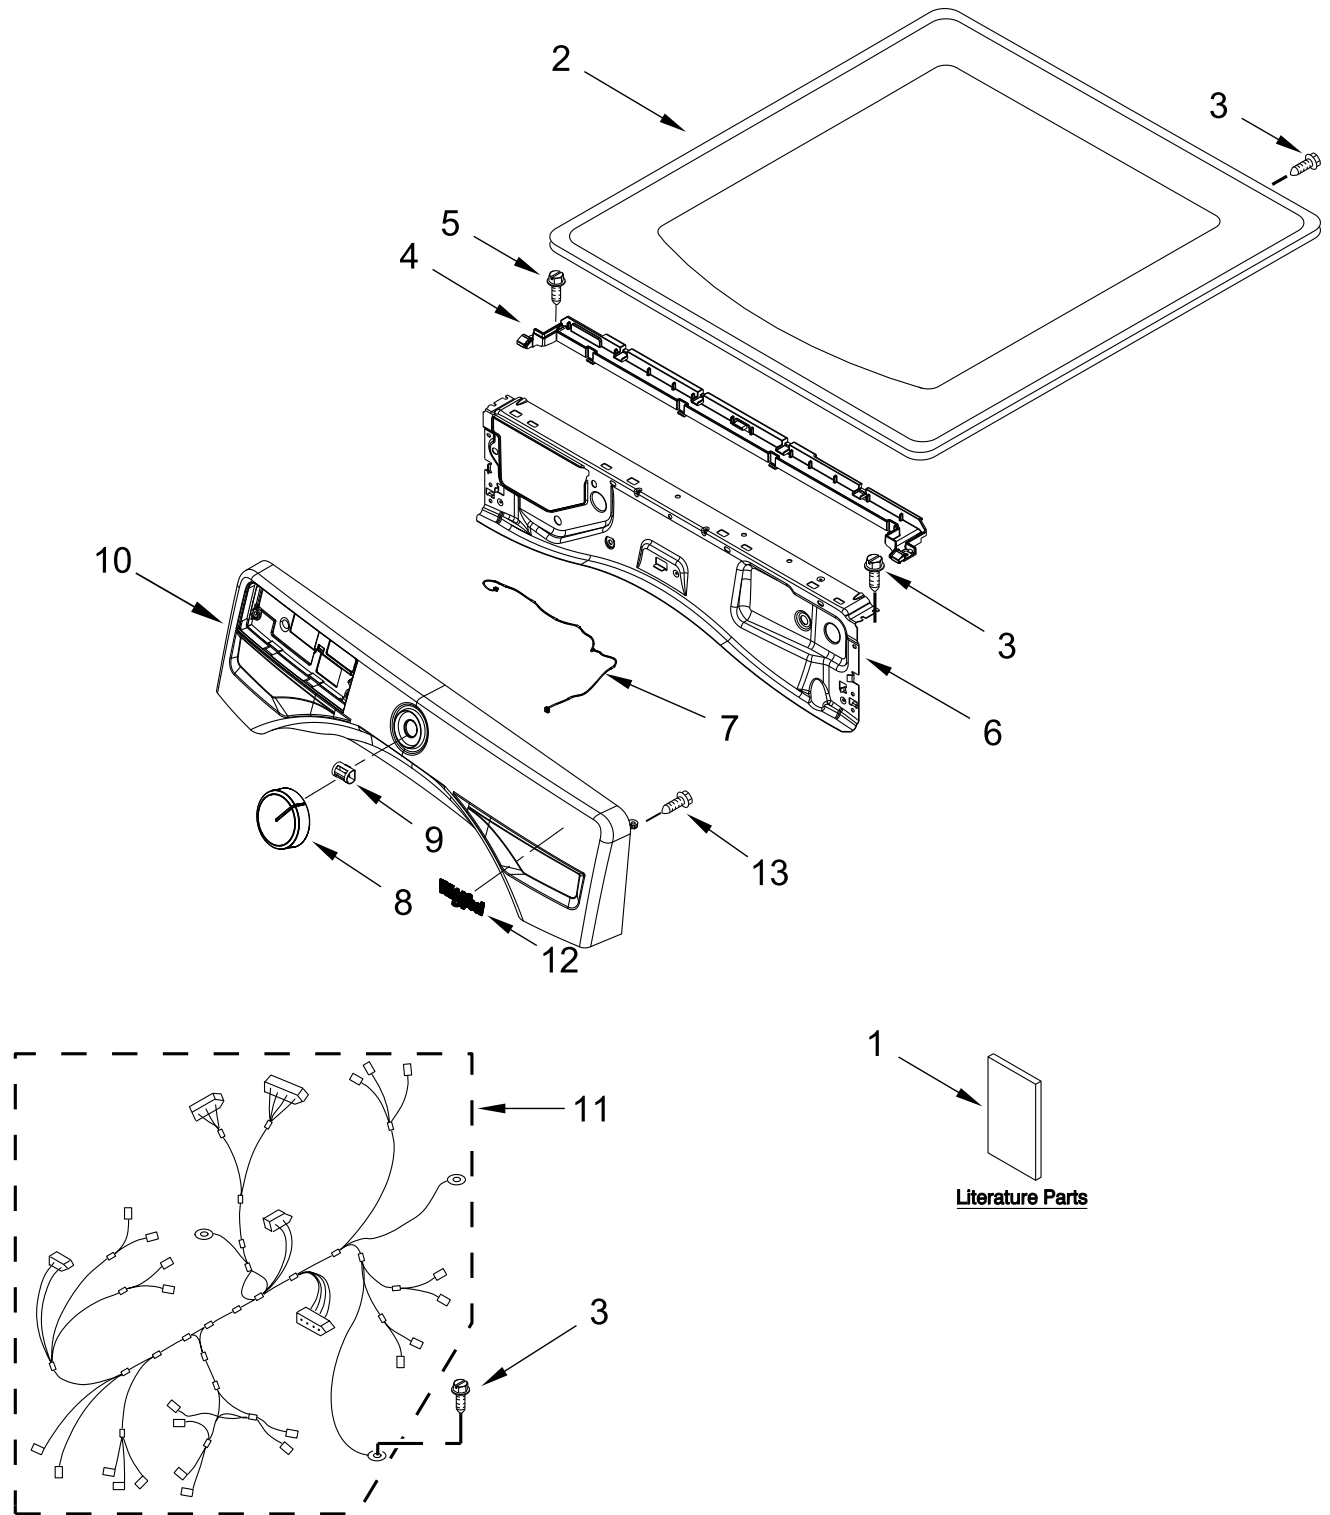

GAS DRYER

MODELS:

WGD4720RW0 (White)

TOP AND CONSOLE PARTS

TOP AND CONSOLE PARTS

<u>Illus. No.</u>	<u>Part No.</u>	<u>Description</u>	<u>Illus. No.</u>	<u>Part No.</u>	<u>Description</u>	<u>Illus. No.</u>	<u>Part No.</u>	<u>Description</u>
1		Literature Parts	3	693995	Screw	9	8536939	Clip, Spring
	W11685647	Owners Manual	4	W11255768	Channel, Water	10		Console Assembly
	W11708031	Tech Sheet	5	12990702	Screw		W11706452	White
	W11708005	Quick Start Guide	6	W11480682	Bracket, Console	11	W11157863	Harness, Main Wiring
2		Top	7	W11719384	Harness, ACU to HMI	12	W10884773	Badge
	W10208383	White	8	W11709753	Assembly, Knob	13	9740848	Screw

CABINET PARTS

CABINET PARTS

<u>Illus.</u> <u>No.</u>	<u>Part No.</u>	<u>Description</u>	<u>Illus.</u> <u>No.</u>	<u>Part No.</u>	<u>Description</u>	<u>Illus.</u> <u>No.</u>	<u>Part No.</u>	<u>Description</u>
1	8317339	Cover, Terminal Block	14	W11307535	Assembly, Door Switch	30	W10121316	Clamp, Motor Mount
2	3390647	Screw	15	W11715541	Bracket, Hinge	31	W11404905	Bracket, Motor Mounting
3	W10773242	Screw	16	3387242	Seal, Front Panel	32	W10774832	Switch, Broken Belt
4	W10208382	Bracket, Rear	17	3357011	Screw	33	343641	Screw
5	W10487431	Panel, Rear	18		Plug, Front Panel	34	W11575710	Belt, Drive
6		Panel, Side (Left)		8564457	White	35	W11308561	Cord, Power
	W11177568	White	19	W10288126	Screw	36	489463	Screw
7		Panel, Side (Right)	20	W11126752	Strike, Door			DRYER EXHAUST KIT NOT INCLUDED
	W11177569	White	21		Panel, Front			
8	W11707353	Appliance Control Unit (ACU)		W11714853	White		W10323246	Kit, 4-Way Vent
9	693995	Screw	22	3978776	Bracket, Gas Pipe			
10	W10504381	Pad, Foam	23	W10547287	Assembly, Idler			
11	8529757	Bracket, Burner	24	W10468057	Assembly, Pulley			
12	8565046	Base, Cabinet	25	W10512946	Washer, Tri Ring			
13	3392100	Foot, Dryer	26	W10446781	Spring, Idler			
	279810	Foot, Optional (Extended Length Package Of 2) (Not Included)	27	3389420	Screw			
			28	W11322192	Assembly, Motor			
			29	8066184	Pulley, Motor			