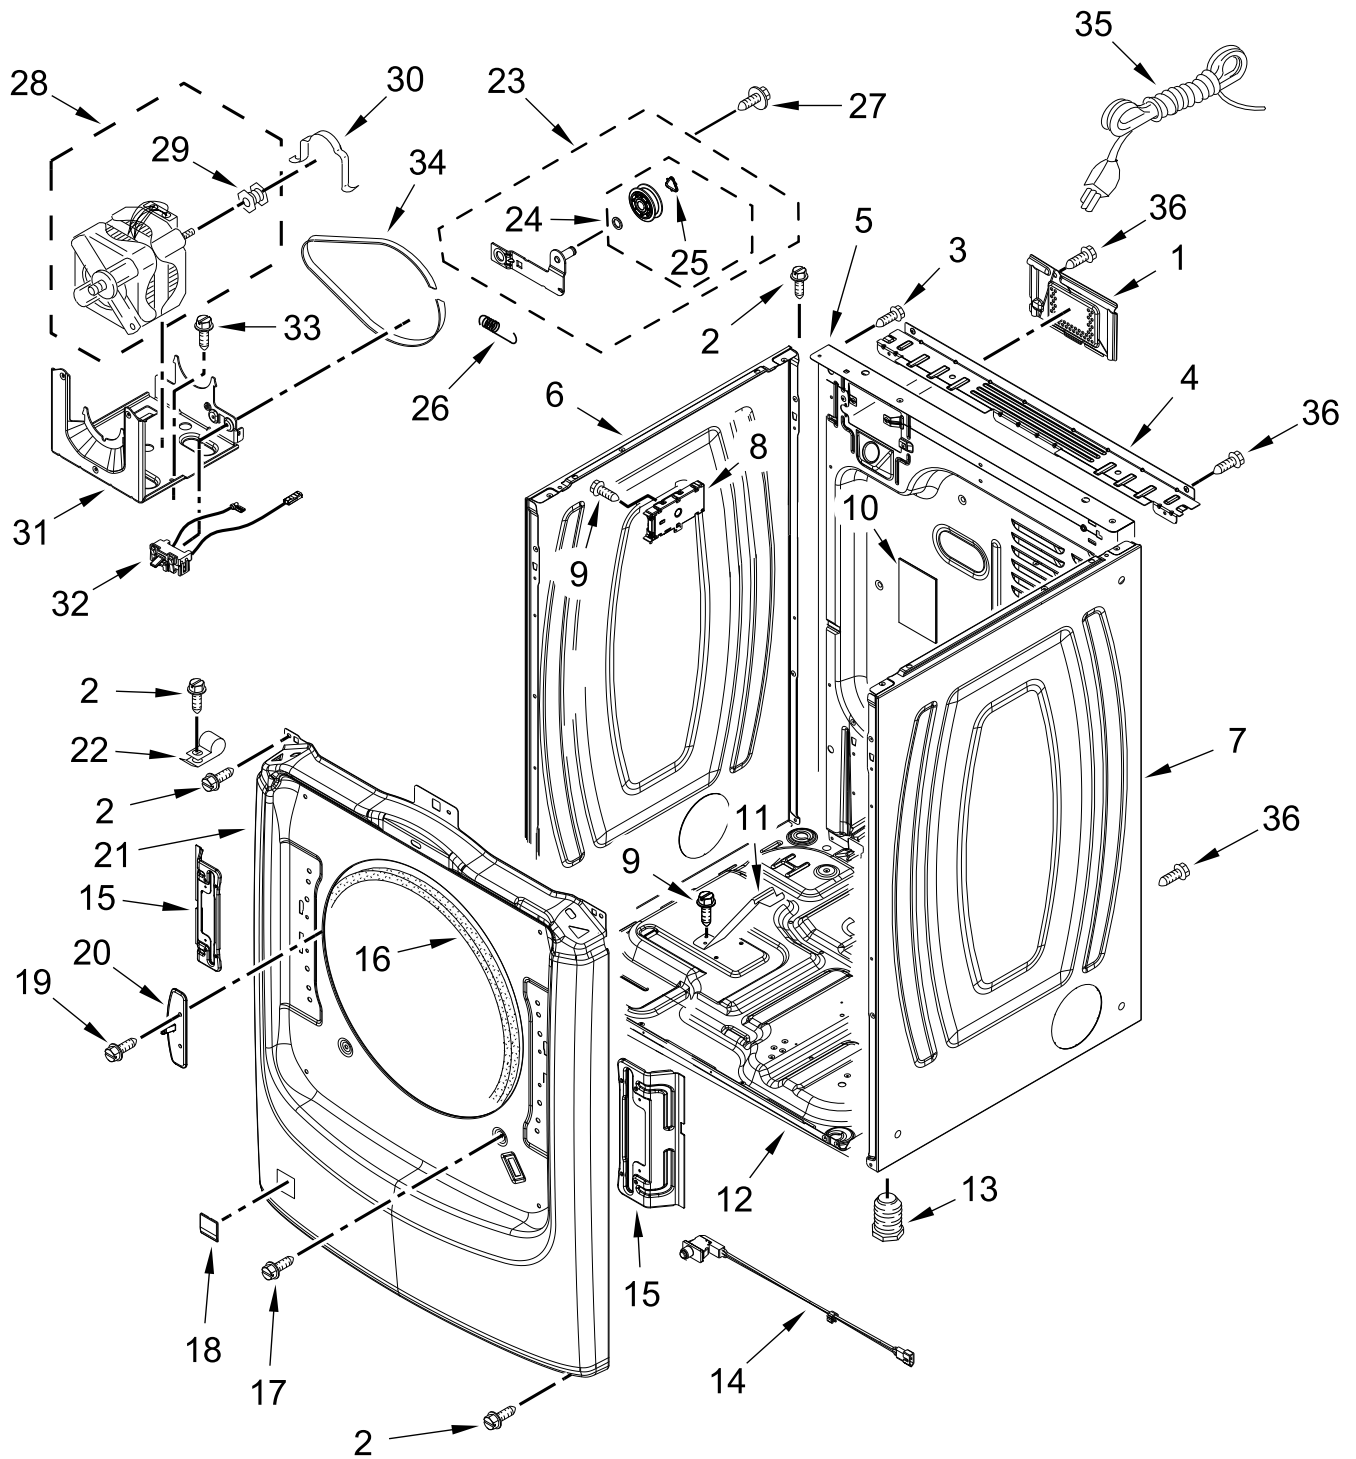

GAS DRYER

MODELS:

WGD4720RW0 (White)

TOP AND CONSOLE PARTS

TOP AND CONSOLE PARTS

<u>Illus. No.</u>	<u>Part No.</u>	<u>Description</u>	<u>Illus. No.</u>	<u>Part No.</u>	<u>Description</u>	<u>Illus. No.</u>	<u>Part No.</u>	<u>Description</u>
1		Literature Parts	3	693995	Screw	9	8536939	Clip, Spring
	W11685647	Owners Manual	4	W11255768	Channel, Water	10		Console Assembly
	W11708031	Tech Sheet	5	12990702	Screw		W11706452	White
	W11708005	Quick Start Guide	6	W11480682	Bracket, Console	11	W11157863	Harness, Main Wiring
2		Top	7	W11719384	Harness, ACU to HMI	12	W10884773	Badge
	W10208383	White	8	W11709753	Assembly, Knob	13	9740848	Screw

CABINET PARTS

CABINET PARTS

<u>Illus.</u> <u>No.</u>	<u>Part No.</u>	<u>Description</u>	<u>Illus.</u> <u>No.</u>	<u>Part No.</u>	<u>Description</u>	<u>Illus.</u> <u>No.</u>	<u>Part No.</u>	<u>Description</u>
1	8317339	Cover, Terminal Block	14	W11307535	Assembly, Door Switch	30	W10121316	Clamp, Motor Mount
2	3390647	Screw	15	W11715541	Bracket, Hinge	31	W11404905	Bracket, Motor Mounting
3	W10773242	Screw	16	3387242	Seal, Front Panel	32	W10774832	Switch, Broken Belt
4	W10208382	Bracket, Rear	17	3357011	Screw	33	343641	Screw
5	W10487431	Panel, Rear	18		Plug, Front Panel	34	W11575710	Belt, Drive
6		Panel, Side (Left)		8564457	White	35	W11308561	Cord, Power
	W11177568	White	19	W10288126	Screw	36	489463	Screw
7		Panel, Side (Right)	20	W11126752	Strike, Door			DRYER EXHAUST KIT NOT INCLUDED
	W11177569	White	21		Panel, Front			
8	W11707353	Appliance Control Unit (ACU)		W11714853	White		W10323246	Kit, 4-Way Vent
9	693995	Screw	22	3978776	Bracket, Gas Pipe			
10	W10504381	Pad, Foam	23	W10547287	Assembly, Idler			
11	8529757	Bracket, Burner	24	W10468057	Assembly, Pulley			
12	8565046	Base, Cabinet	25	W10512946	Washer, Tri Ring			
13	3392100	Foot, Dryer	26	W10446781	Spring, Idler			
	279810	Foot, Optional (Extended Length Package Of 2) (Not Included)	27	3389420	Screw			
			28	W11322192	Assembly, Motor			
			29	8066184	Pulley, Motor			