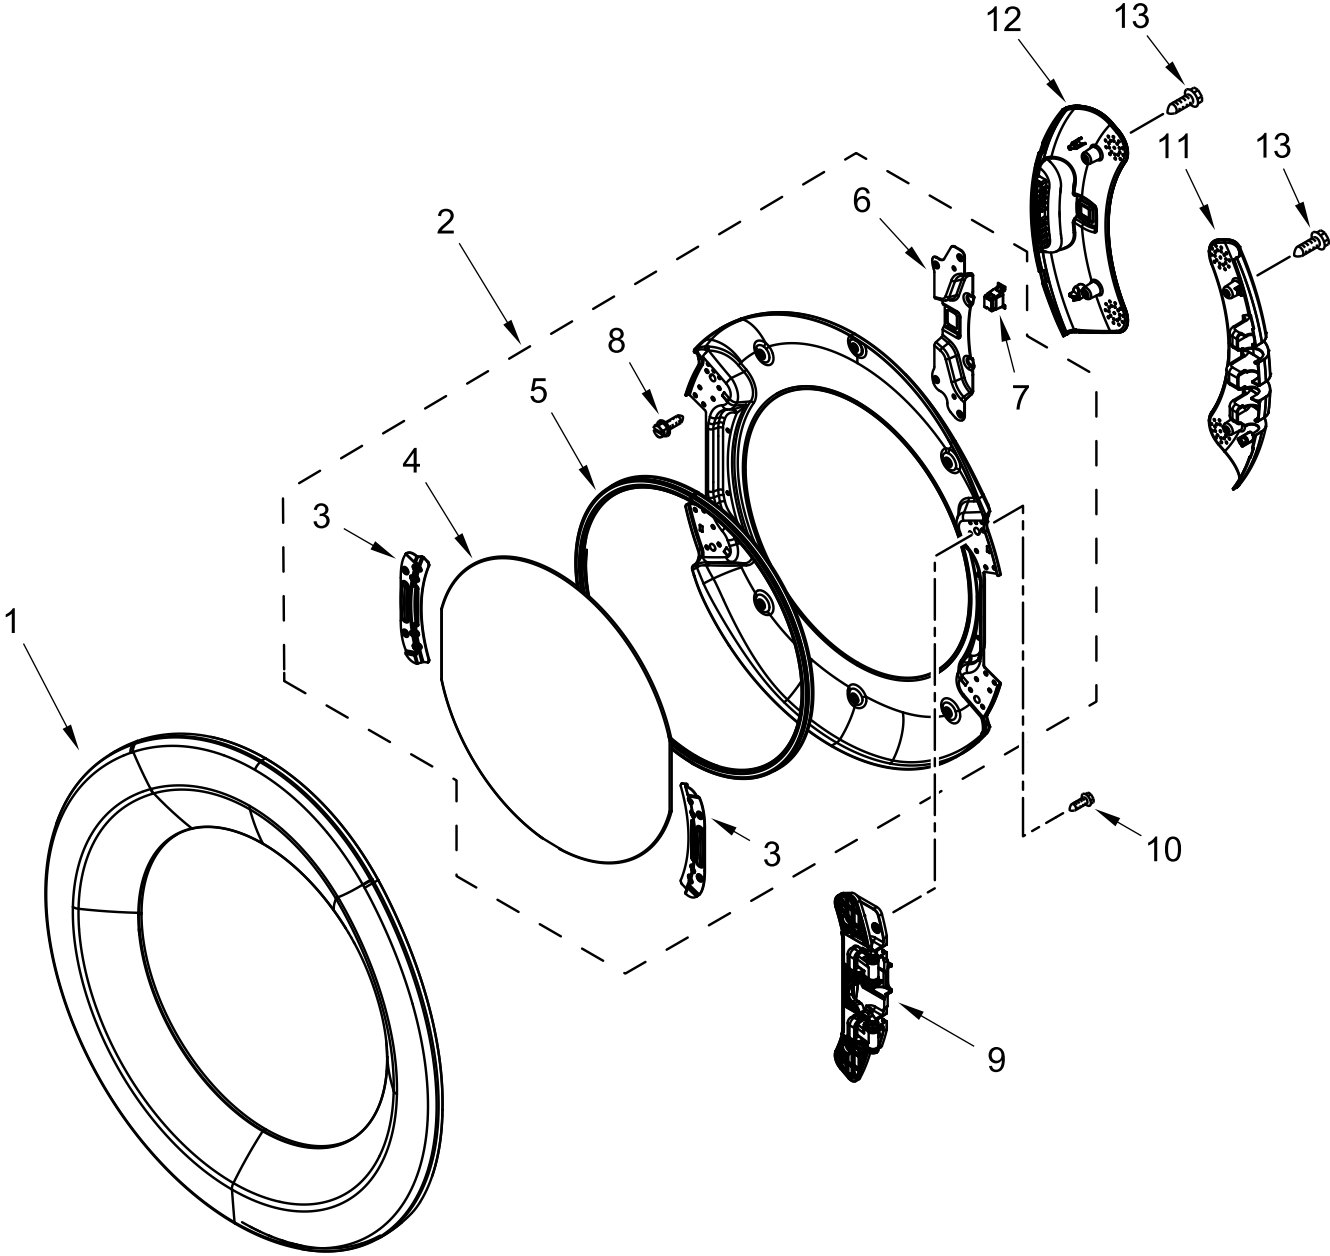

DOOR PARTS

DOOR PARTS

<u>Illus.</u> <u>No.</u>	<u>Part No.</u>	<u>Description</u>	<u>Illus.</u> <u>No.</u>	<u>Part No.</u>	<u>Description</u>	<u>Illus.</u> <u>No.</u>	<u>Part No.</u>	<u>Description</u>
1		Assembly, Outer Door	6	W11050690	Bracket, Door Catch	11	W11607789	Cover, Hinge
	W11114013	White	7	W10208401	Assembly, Spring Catch	12	W11607784	Cover, Handle
2	W11606588	Assembly, Inner Door	8	W10288126	Screw	13	9742177	Screw
3	W11100789	Bracket, Glass	9	W11114011	Hinge Assembly			
4	W10891207	Glass, Door	10	8540479	Screw, Grounding			
5	W11183899	Seal, Glass