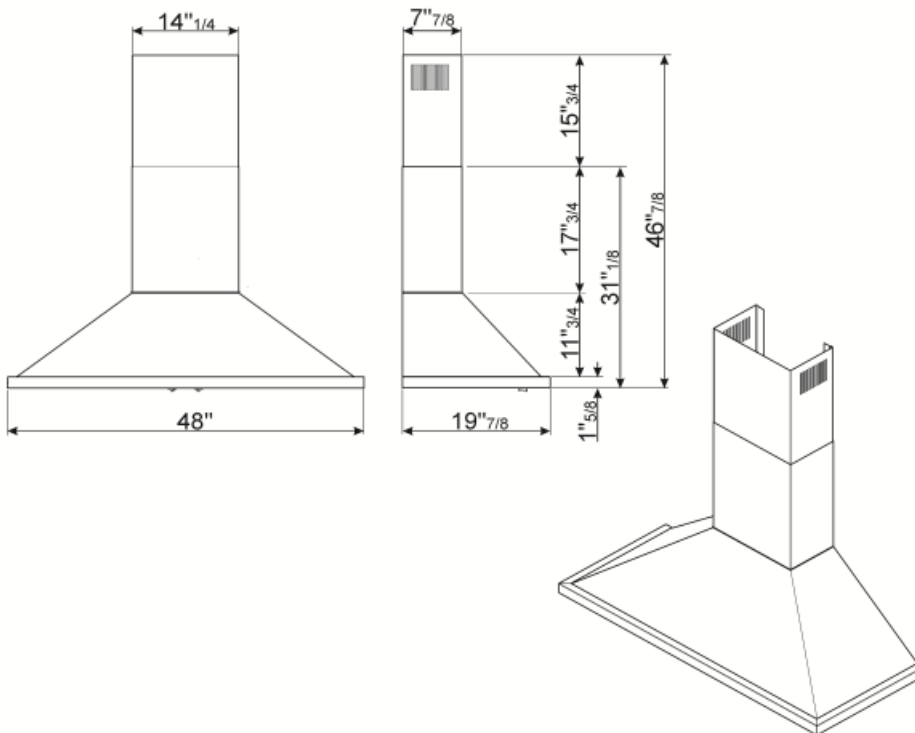

Extraction rate [CFM]	Noise level [dBA]
Speed level 1	210.5	53
Speed 2	317	62
Speed 3	437.5	69
Speed level 4	573.5	75

Electrical Connection

Electrical connection rating	535 W	Frequency (Hz)	60 Hz
Voltage	120 V	Power supply cable length	1000 "

Also available

Available colors	White, Black, Stainless steel, Anthracite, Green, Red, Orange	Available colors	KPF48UWH/BL/X/AN/OG/RD/OR