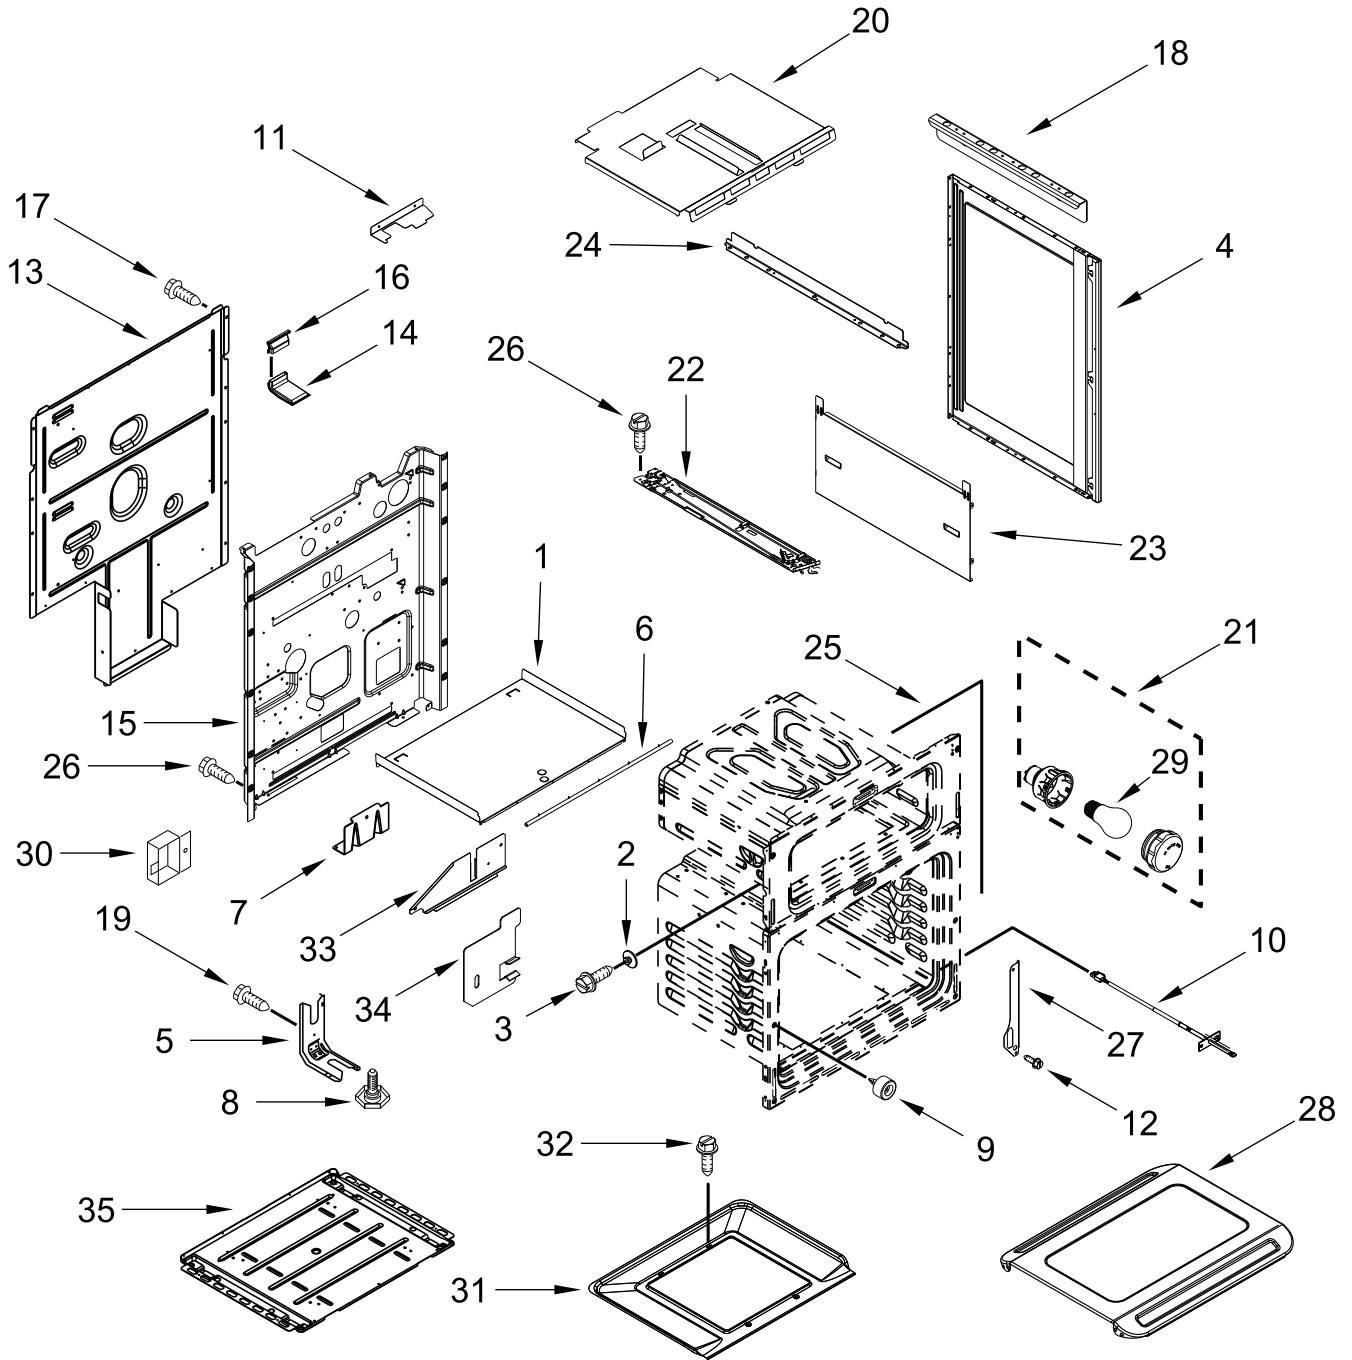

CHASSIS PARTS

CHASSIS PARTS

<u>Illus. No.</u>	<u>Part No.</u>	<u>Description</u>	<u>Illus. No.</u>	<u>Part No.</u>	<u>Description</u>	<u>Illus. No.</u>	<u>Part No.</u>	<u>Description</u>
1	W10319038	Shield, Gemini	16	W10321446	Assembly, Outlet Flue (Upper)	29	311255	Bulb, Oven Light
2	W11479123	Spacer, Side Panel		W10321445	Assembly, Outlet Flue (Lower)	30	8285593	Cover, Connector
3	W10267456	Screw, Shoulder				31	W10777398	Bottom, Oven Drip
4		Assembly, Side Panel	17	4449040	Screw	32	12992902	Screw
	W11532477	Black	18	W10319087	Bracket, U Channel	33	W10626077	Cover, Inner Main Back
	W11532469	White	19	7101P485-60	Screw, Anti-Tip Kit	34	W10626078	Cover, Outer Main Back
5	3801F656-51	Bracket, Anti-Tip	20	W10324643	Support, Insulation	35	W11509400	Base, Chassis INSULATION
6	W10319000	Gasket, Gemini Oven Shield	21	W11544370	Light Assembly		W10344586	Insulation, Floor
7	W10863342	Support, Lower Oven	22	W10683517	Lock, Rear Mount		W10318910	Insulation, Wrapper (Upper)
8	7101P507-60	Foot, Leveler	23	W10538516	Shield, Side Insulation		W10318918	Insulation, Back (Upper)
9	W10105790	Bumper & Screw	24	W10357697	Bracket, Side Panel		W10318911	Insulation, Wrapper (Lower)
10	7430P044-60	Sensor, Oven	25	W11507143	Gasket, Oven Door (Upper)		W10204081	Insulation, Back (Lower)
11	W10268558	Cover, Lower Wire		W11491753	Gasket, Oven Door (Lower)			
12	4449743	Screw	26	7101P426-60	Screw			
13	W10261387	Cover, Main Wire	27	W10410463	Cover, Hinge (Left)			
14	W11040249	Assembly, Flue (Upper)		W10410461	Cover, Hinge (Right)			
	W10272519	Assembly, Flue (Lower)	28	W10272546	Bottom, Oven			
15	W10668728	Back, Main