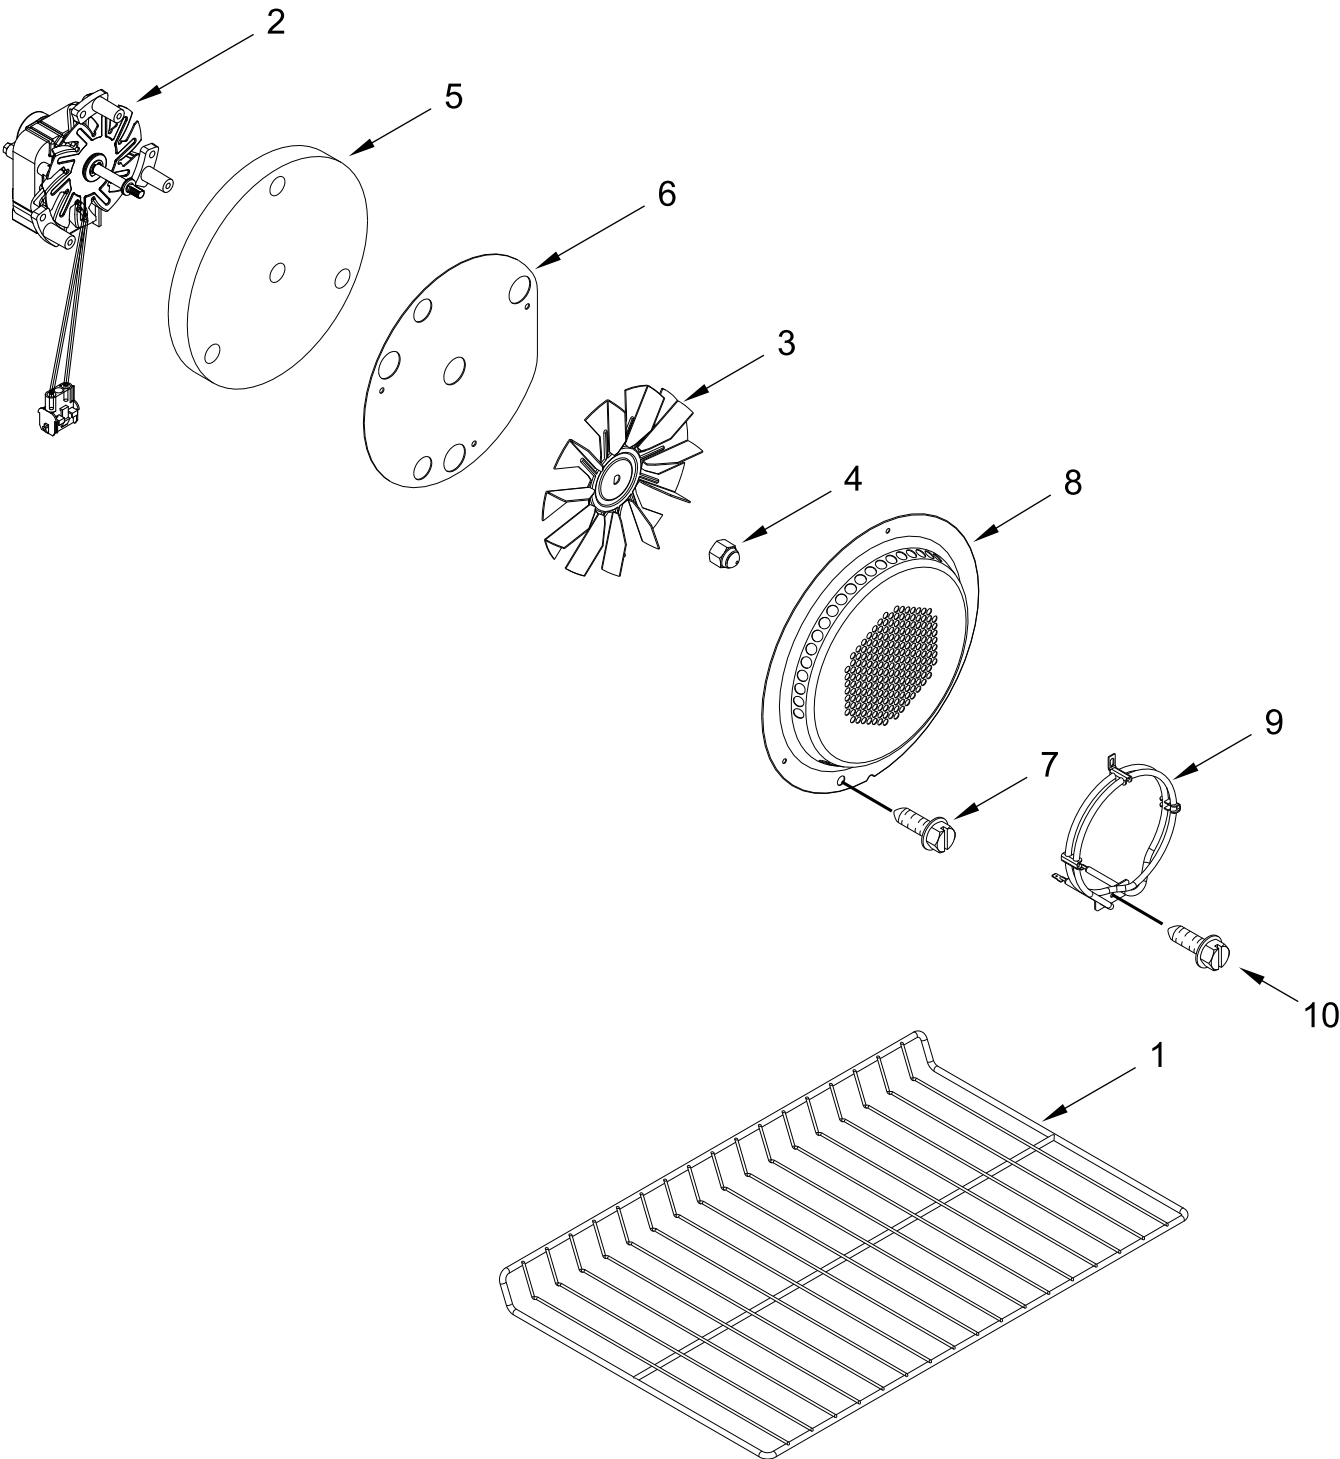

INTERNAL OVEN PARTS

INTERNAL OVEN PARTS

<u>Illus.</u> <u>No.</u>	<u>Part No.</u>	<u>Description</u>	<u>Illus.</u> <u>No.</u>	<u>Part No.</u>	<u>Description</u>	<u>Illus.</u> <u>No.</u>	<u>Part No.</u>	<u>Description</u>
1	W10179152	Rack, Oven	5	W10274268	Insulation, Convection Motor	8	4448988	Cover, Fan
2	W10631506	Motor, Convection	6	W10339476	Plate, Insulation	9	W10249980	Element, Convection (120 VAC)
3	W10631503	Blade, Fan	7	4449154	Screw	10	W10720084	Screw
4	W10631504	Nut, Acorn (LH)