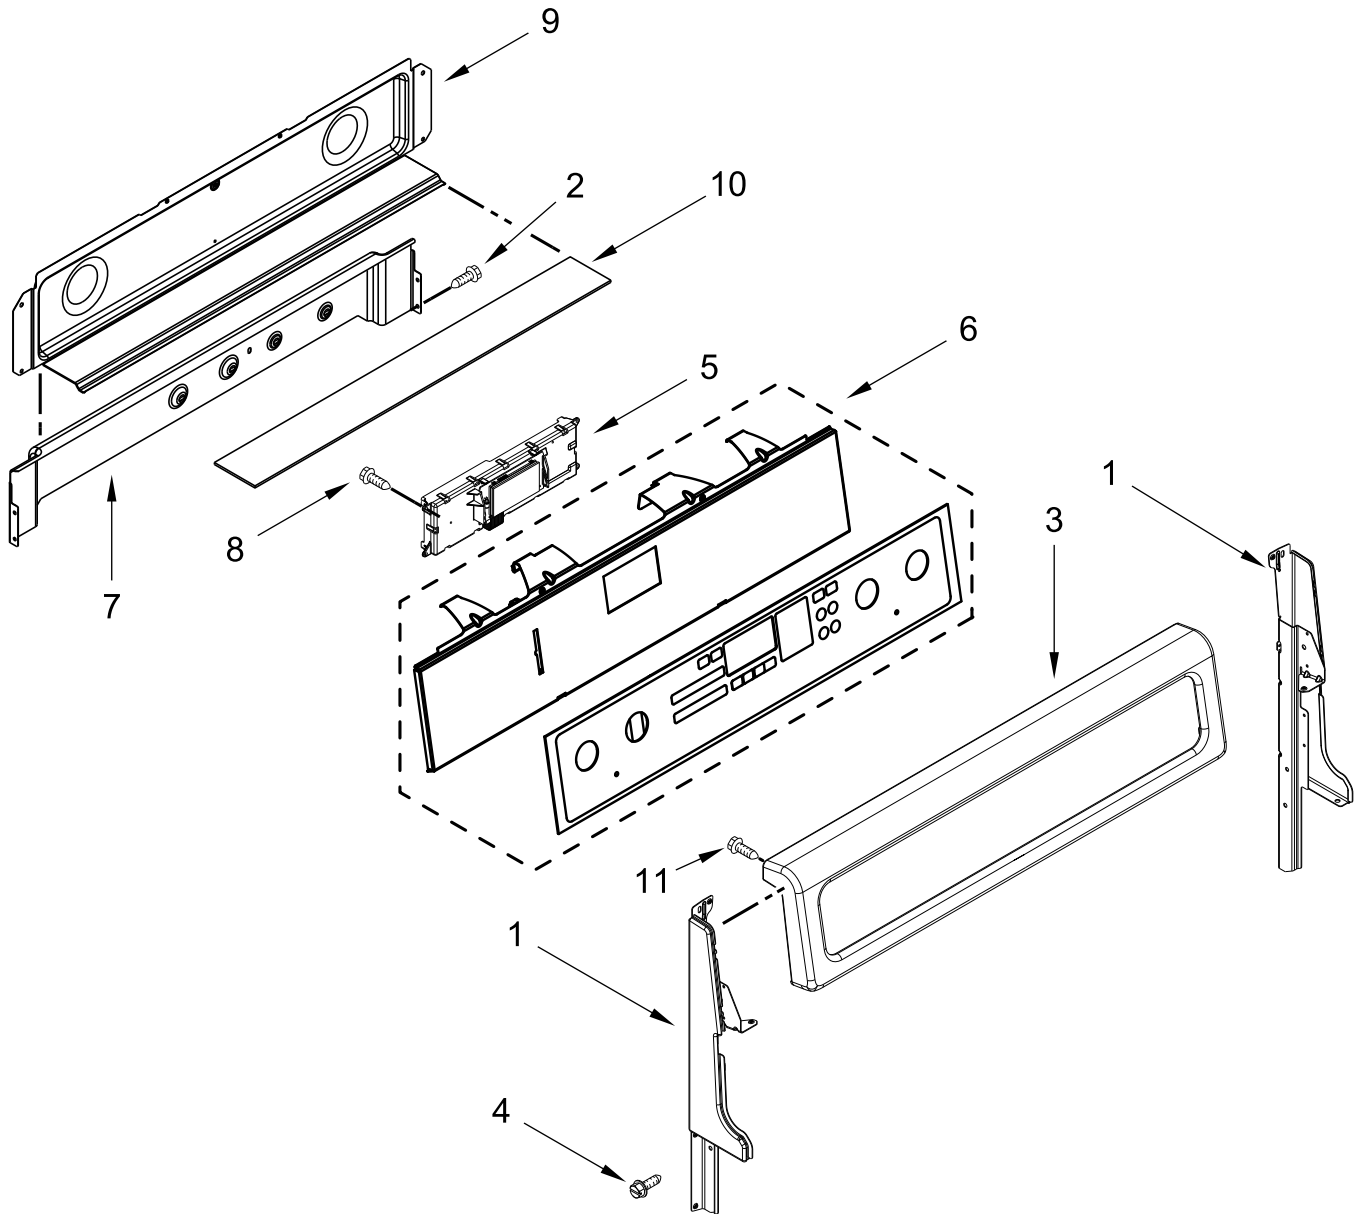

CONTROL PANEL PARTS