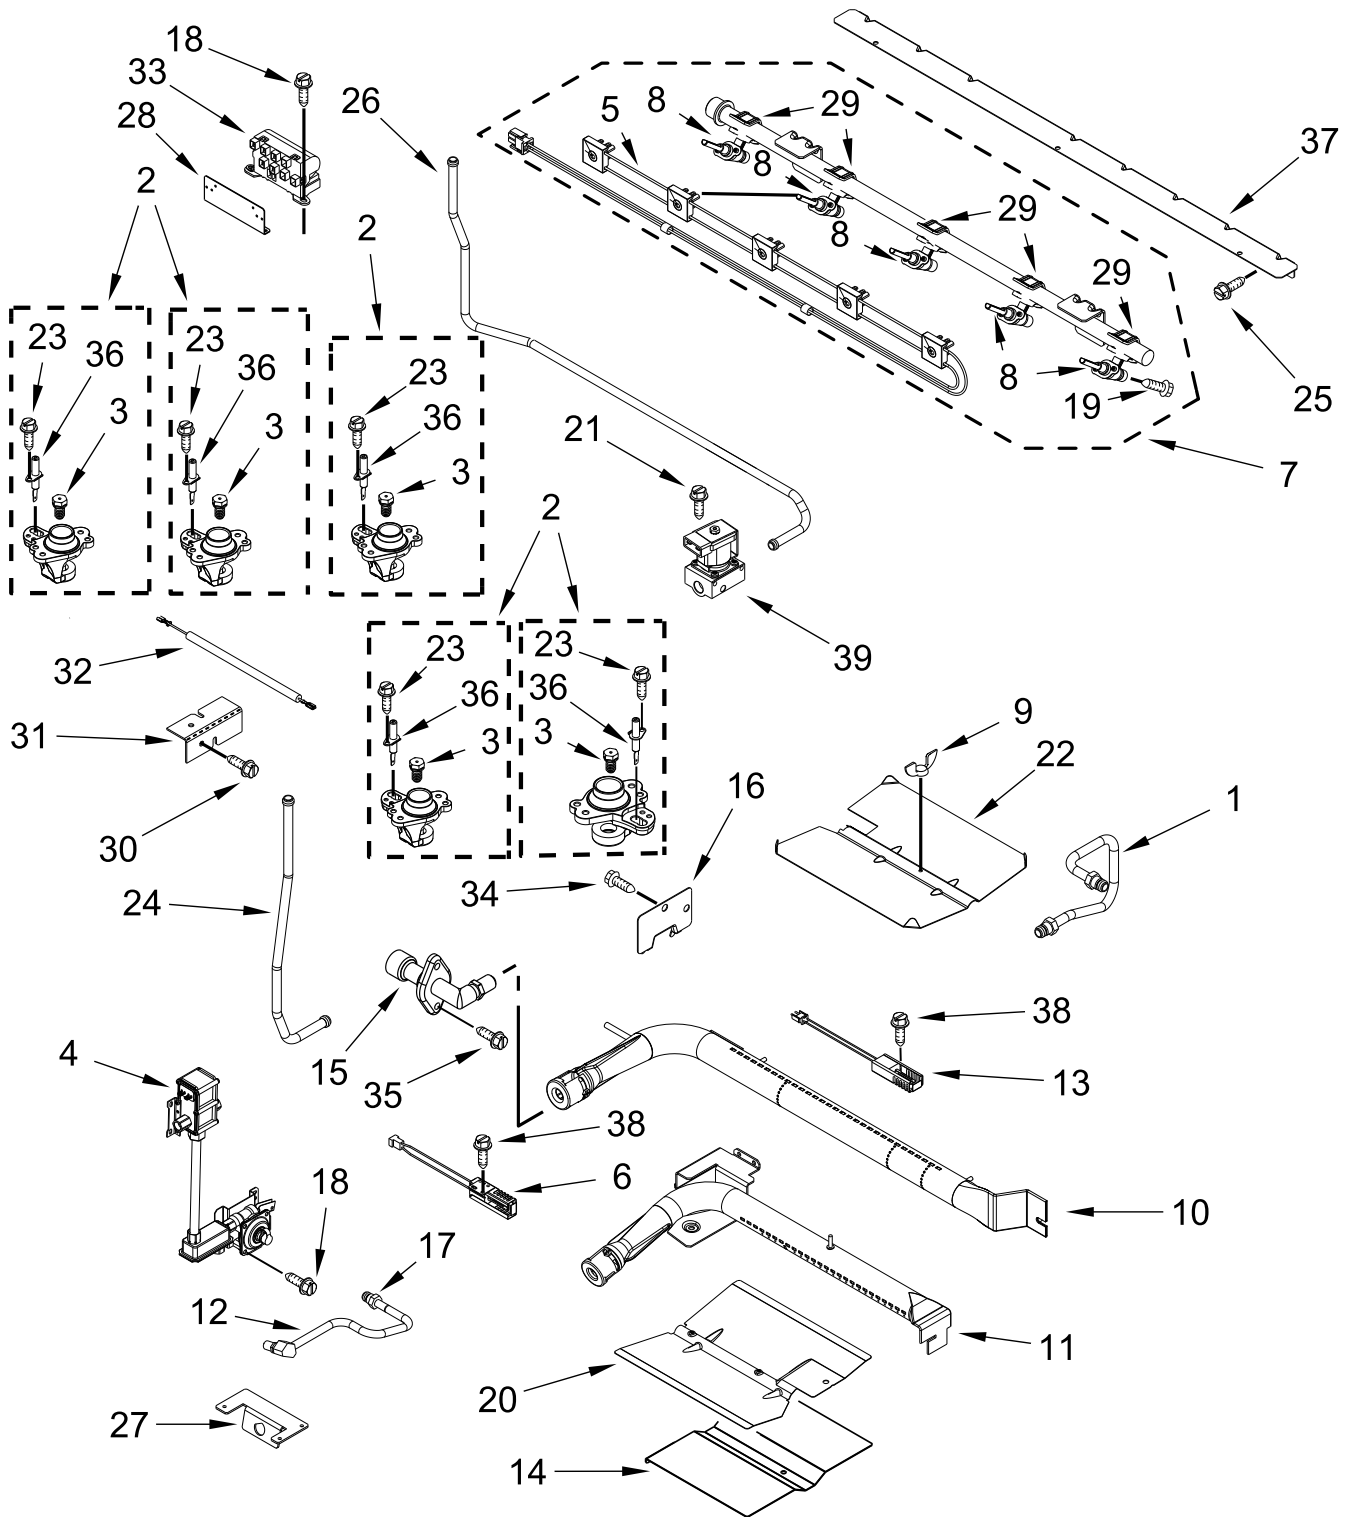

MANIFOLD PARTS