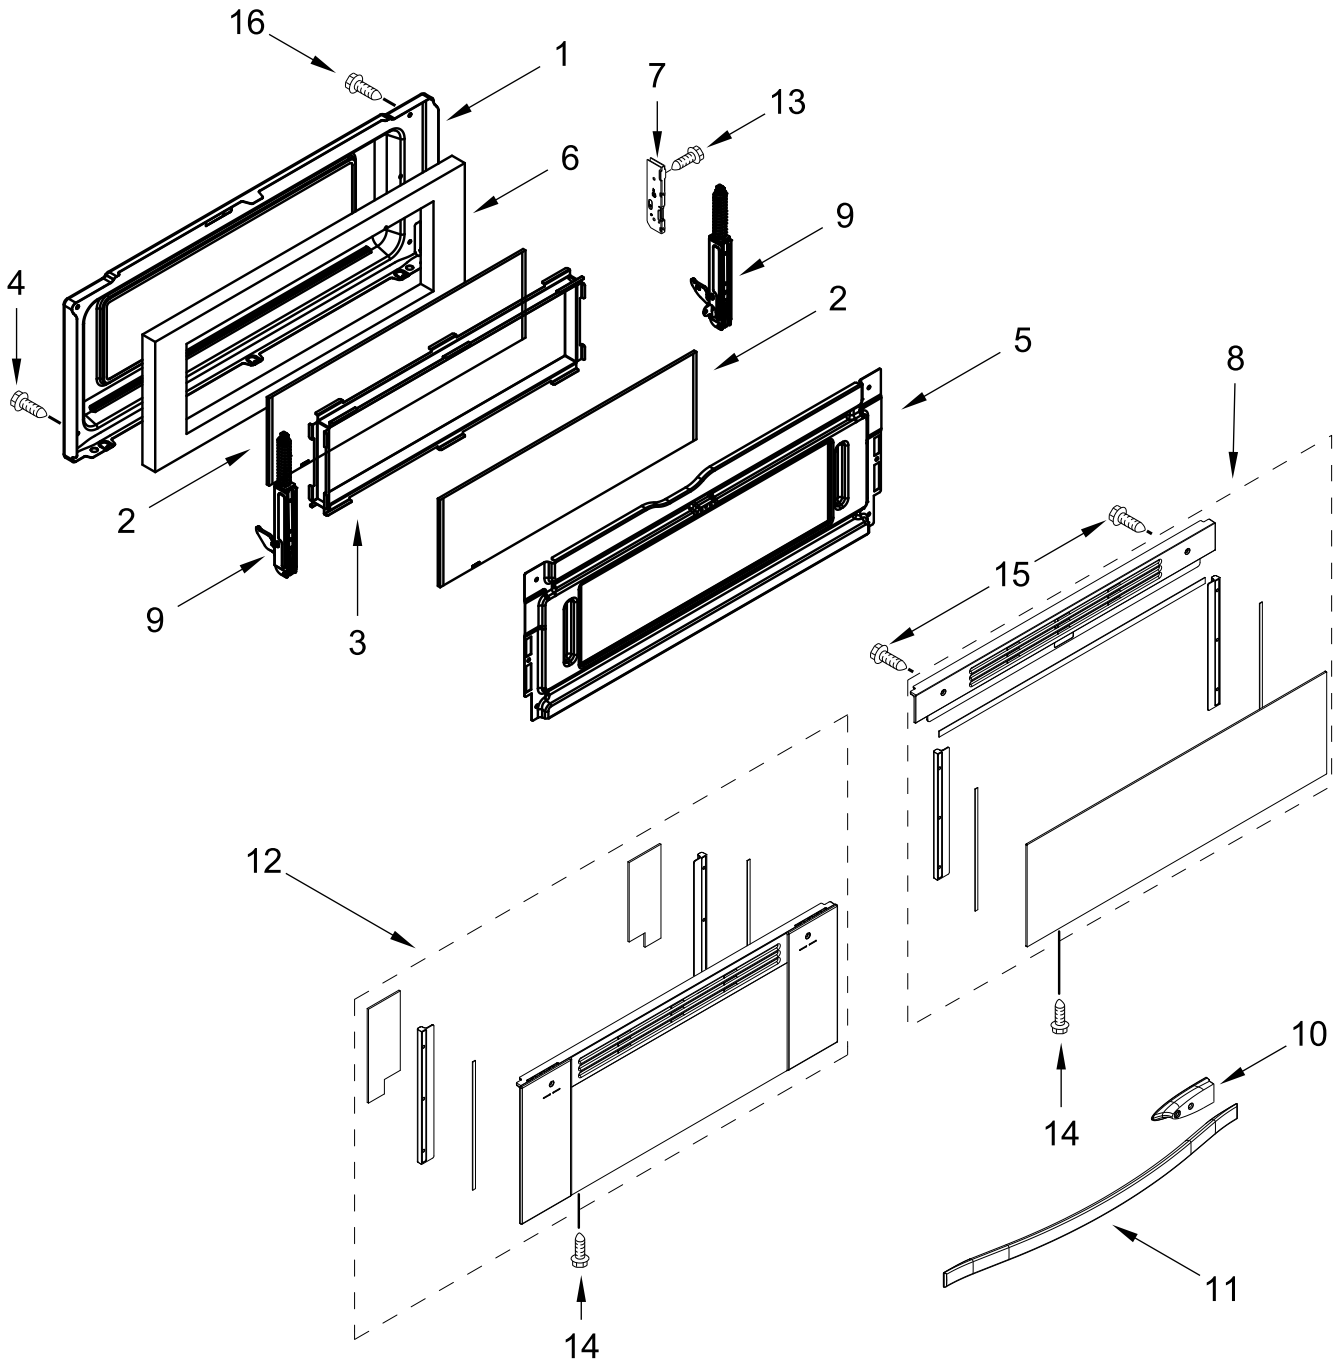

UPPER DOOR PARTS

UPPER DOOR PARTS

<u>Illus. No.</u>	<u>Part No.</u>	<u>Description</u>	<u>Illus. No.</u>	<u>Part No.</u>	<u>Description</u>	<u>Illus. No.</u>	<u>Part No.</u>	<u>Description</u>
1	W11051040	Lining, Door	9	W10485733	Hinge, Door (Left)	14	W10284411	Screw with Washer
2	W11099272	Glass, Inner		W10485732	Hinge, Door (Right)	15	W10317886	Screw
3	W10272708	Frame, Glass	10		Standoff, Handle	16	W10477496	Screw
4	W10292297	Screw		W10410341	Black			
5	W10485723	Retainer, Insulation		W10429492	White			
6	W10321271	Insulation, Door	11		Handle, Door			
7	W10289077	Receiver, Hinge		W10254687	Stainless			
8		Assembly, Door	12		Assembly, Door			
	W10675404	Black Ice		W10845039	Stainless			
	W10675403	White Ice	13	W10031780	Screw