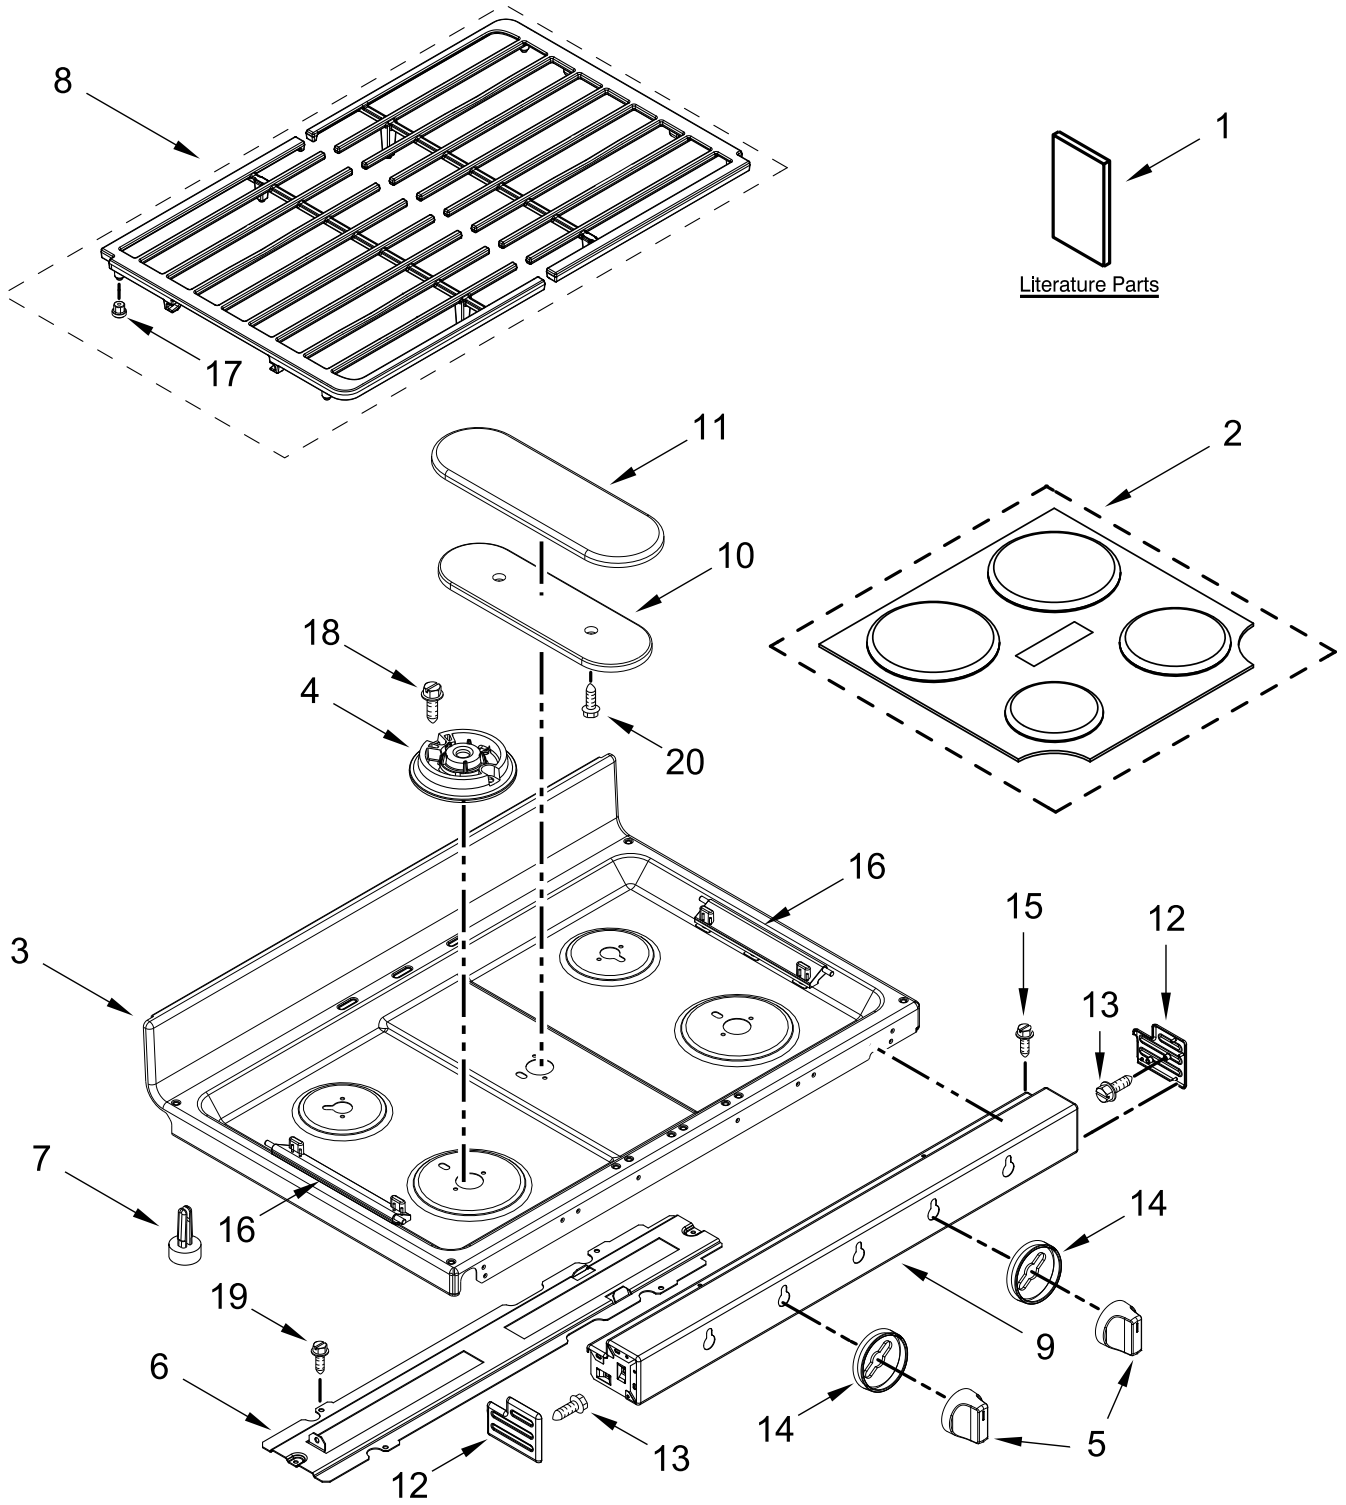

GAS RANGE

MODELS:

WGG745S0FE10 (Black Ice)

WGG745S0FH10 (White Ice)

WGG745S0FS10 (Stainless)

COOKTOP PARTS

COOKTOP PARTS

<u>Illus. No.</u>	<u>Part No.</u>	<u>Description</u>	<u>Illus. No.</u>	<u>Part No.</u>	<u>Description</u>	<u>Illus. No.</u>	<u>Part No.</u>	<u>Description</u>
1		Literature Parts	8		Set, Grate	16		Hinge, Grate (Not Serviced)
	W11426601	Owner's Manual		W11241665	Black			
	W11430268	Quick Start Guide	9		Panel, Manifold	17	W10465081	Grate, Bumper
	W11565449	Tech Sheet		W10828392	Black	18	3368921	Screw
2		Kit, Burner Cap		W10828396	White	19	7101P376-60	Screw
	W10299236	Black		W10823297	Stainless	20	4449154	Screw
3		Cooktop (Includes Hinges)	10	W10333445	Base, Burner (Fish Burner Only)			FOLLOWING PARTS NOT ILLUSTRATED
	W10785917	Black	11		Kit, Burner Cap (Fish Burner Only)		W11448060	Harness, Main
	W10785916	White		W10171140	Black		W11172428	Harness, EOL (DOFSR)
4	W10406878	Head, Burner (17.5K) (Left Front)	12		Endcap, Manifold		7101P027-60	Screw, Ground
	W10406243	Head, Burner (6K) (Left Rear and Right Rear)		W10719582	Black (Left)		W10408058	Harness, Spark
	W10406797	Head, Burner (12.5K) (Right Front)		W10719581	Black (Right)		W11172531	Harness, Sensor & Locks
	W10336094	Head, Burner (Center)		W10719580	White (Left)		7111P017-60	Clamp, Wire
5		Knob, Control		W10719579	White (Right)		8019P026-60	Clip, Wire-Wrap Nylon
	W10850036	Stainless		W10823301	Stainless (Left)		7109P036-60	Washer
6	W10518258	Bracket, Cooktop Support	13	3196160	Screw			
7	8016P022-60	Glide, Main Top	14	W10850043	Bezel			
			15	7101P633-60	Screw (Black)			
				7101P636-60	Screw (White)			
				7101P634-60	Screw (Stainless Model)			