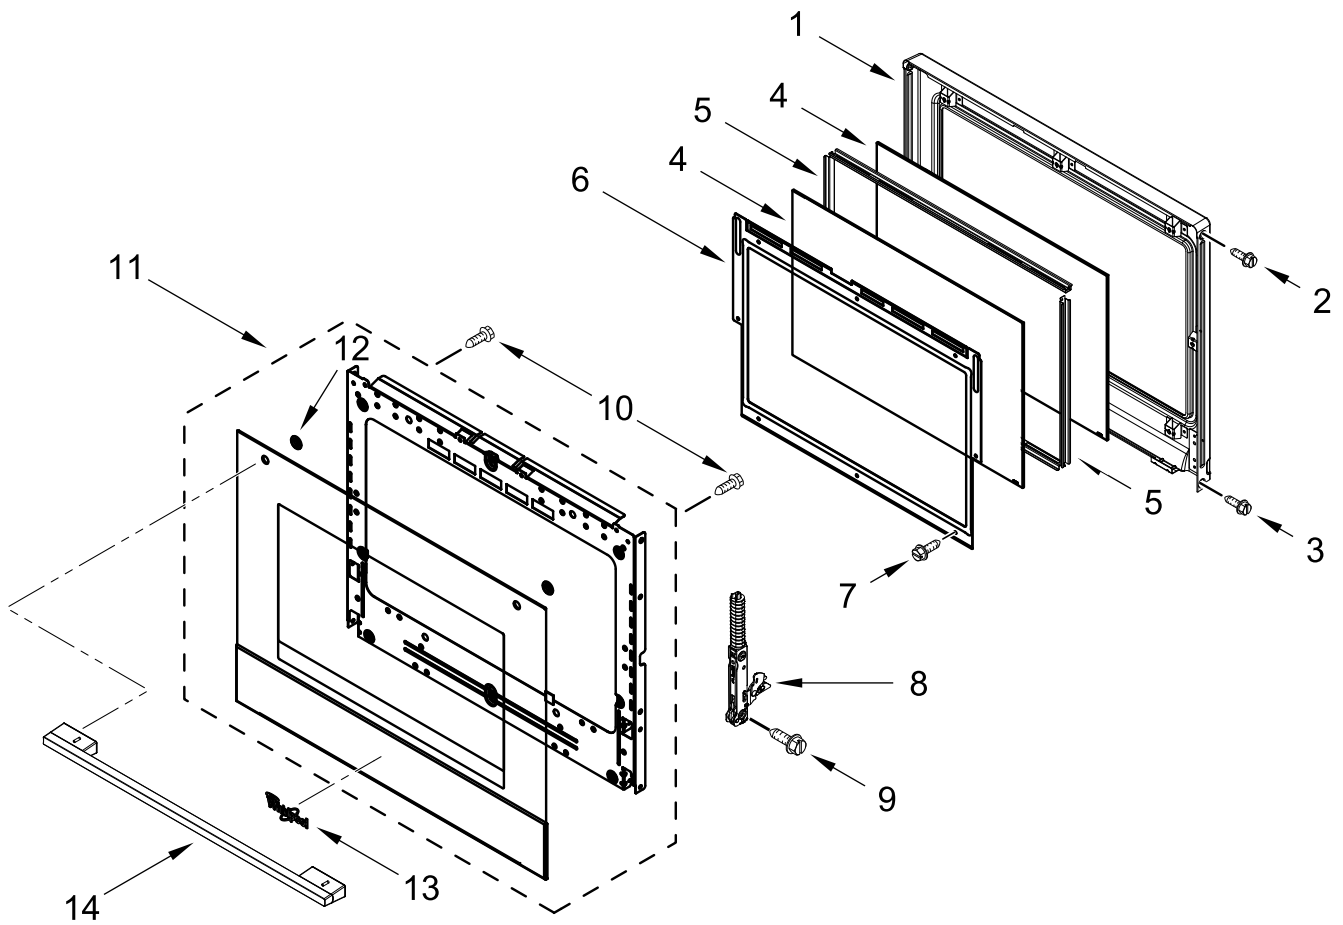

OVEN DOOR PARTS

OVEN DOOR PARTS

<u>Illus.</u> <u>No.</u>	<u>Part No.</u>	<u>Description</u>	<u>Illus.</u> <u>No.</u>	<u>Part No.</u>	<u>Description</u>	<u>Illus.</u> <u>No.</u>	<u>Part No.</u>	<u>Description</u>
1	W11302587	Liner Assembly	7	7101P426-60	Screw	11		Door Assembly
2	7101P375-60	Screw	8	W11296054	Hinge, Door (Left)		W11499218	Stainless
3	W11290045	Screw		W11296055	Hinge, Door (Right)	12	W10319024	Washer, Door
4	W10618107	Glass, Inner				13	W10884775	Badge
5	W11302730	Spacer, Air Divider	9	3196183	Screw	14		Handle, Door
6	W11174095	Retainer, Air Divider Glass	10	W11317731	Screw (Black)		W11497438	Stainless