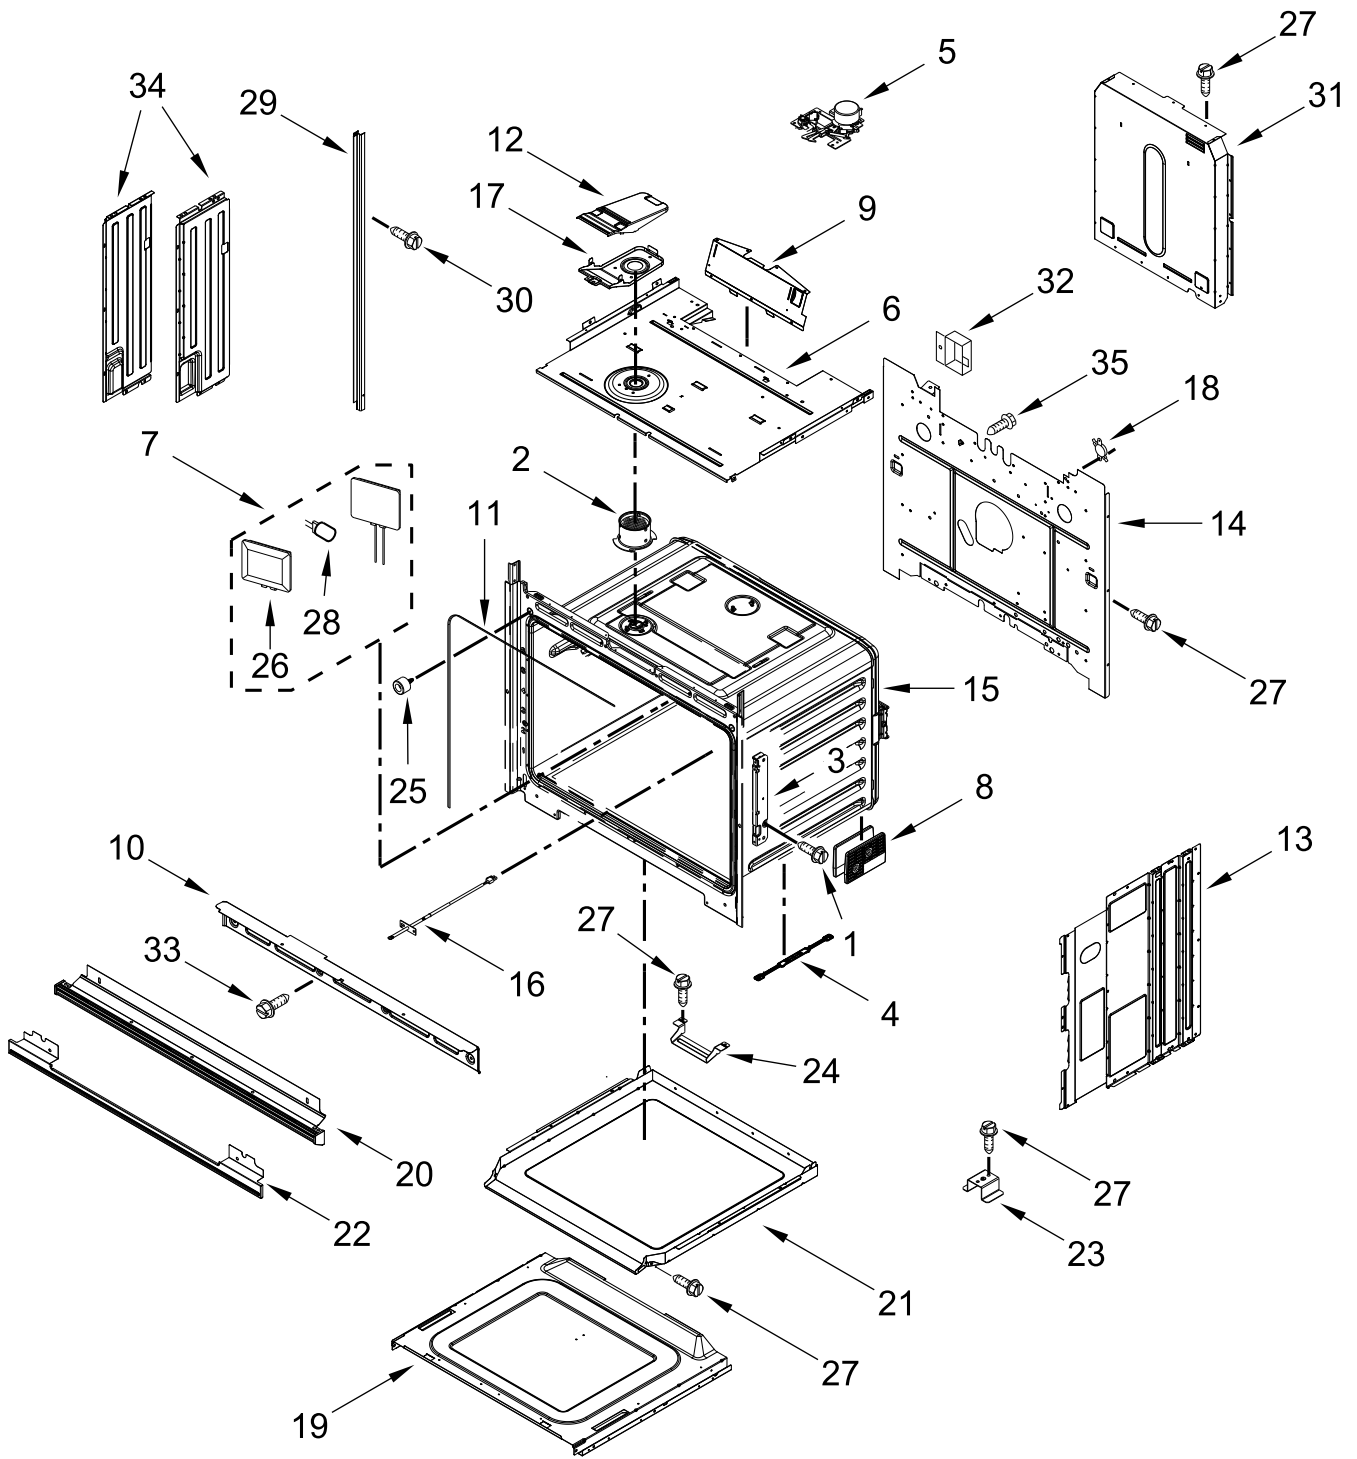

OVEN PARTS

OVEN PARTS

<u>Illus. No.</u>	<u>Part No.</u>	<u>Description</u>	<u>Illus. No.</u>	<u>Part No.</u>	<u>Description</u>	<u>Illus. No.</u>	<u>Part No.</u>	<u>Description</u>
1	W10254050	Screw	18	4449751	Thermostat (TOD)	30	W11404000	Screw
2	W11085298	Tube, Vent	19	W11135103	Base, Chassis	31	W11165250	Duct, Chassis Back
3	W11100732	Receiver, Hinge	20		Assembly, Bottom Vent	32	8285593	Cover, Connector
4	W11558603	Spacer, Base		W11467754	Stainless	33	W11249635	Screw
5	W11132456	Latch, Motorized		W11244446	Duct, Bottom Chassis	34	W11167419	Cover, Suction (Left)
6	W11168071	Top, Chassis	21		Trim, Bottom Vent		W11186675	Cover, Suction (Right)
7	W11205574	Assembly, Oven Light	22			35	W10142292	Screw
8	W11245118	Foot, Base		W11560859	Black			FOLLOWING PARTS NOT ILLUSTRATED
9	W10904163	Deflector, Blower	23	W11135135	Support, Air Channel		W11188284	Insulation, Wrap
10	W11334857	Vent, Top 30 IN	24	W11390667	Spacer, Chassis Bottom Duct		W11234758	Insulation, Cavity
11	W11608108	Gasket	25	W11166315	Bumper and Screw			
12	W11256424	Cover, Vent Exhaust	26	W10472386	Lens, Light			
13	W11165274	Side, Chassis	27	7101P426-60	Screw			
14	W11223327	Back, Chassis	28	W10472384	Bulb, Light			
15		Liner, Oven (Not Serviceable)	29		Cover, Side Trim			
16	W11346074	Probe, Sensor		W11235463	Black (Left)			
17	W11256423	Base, Vent Exhaust		W11235462	Black (Right)