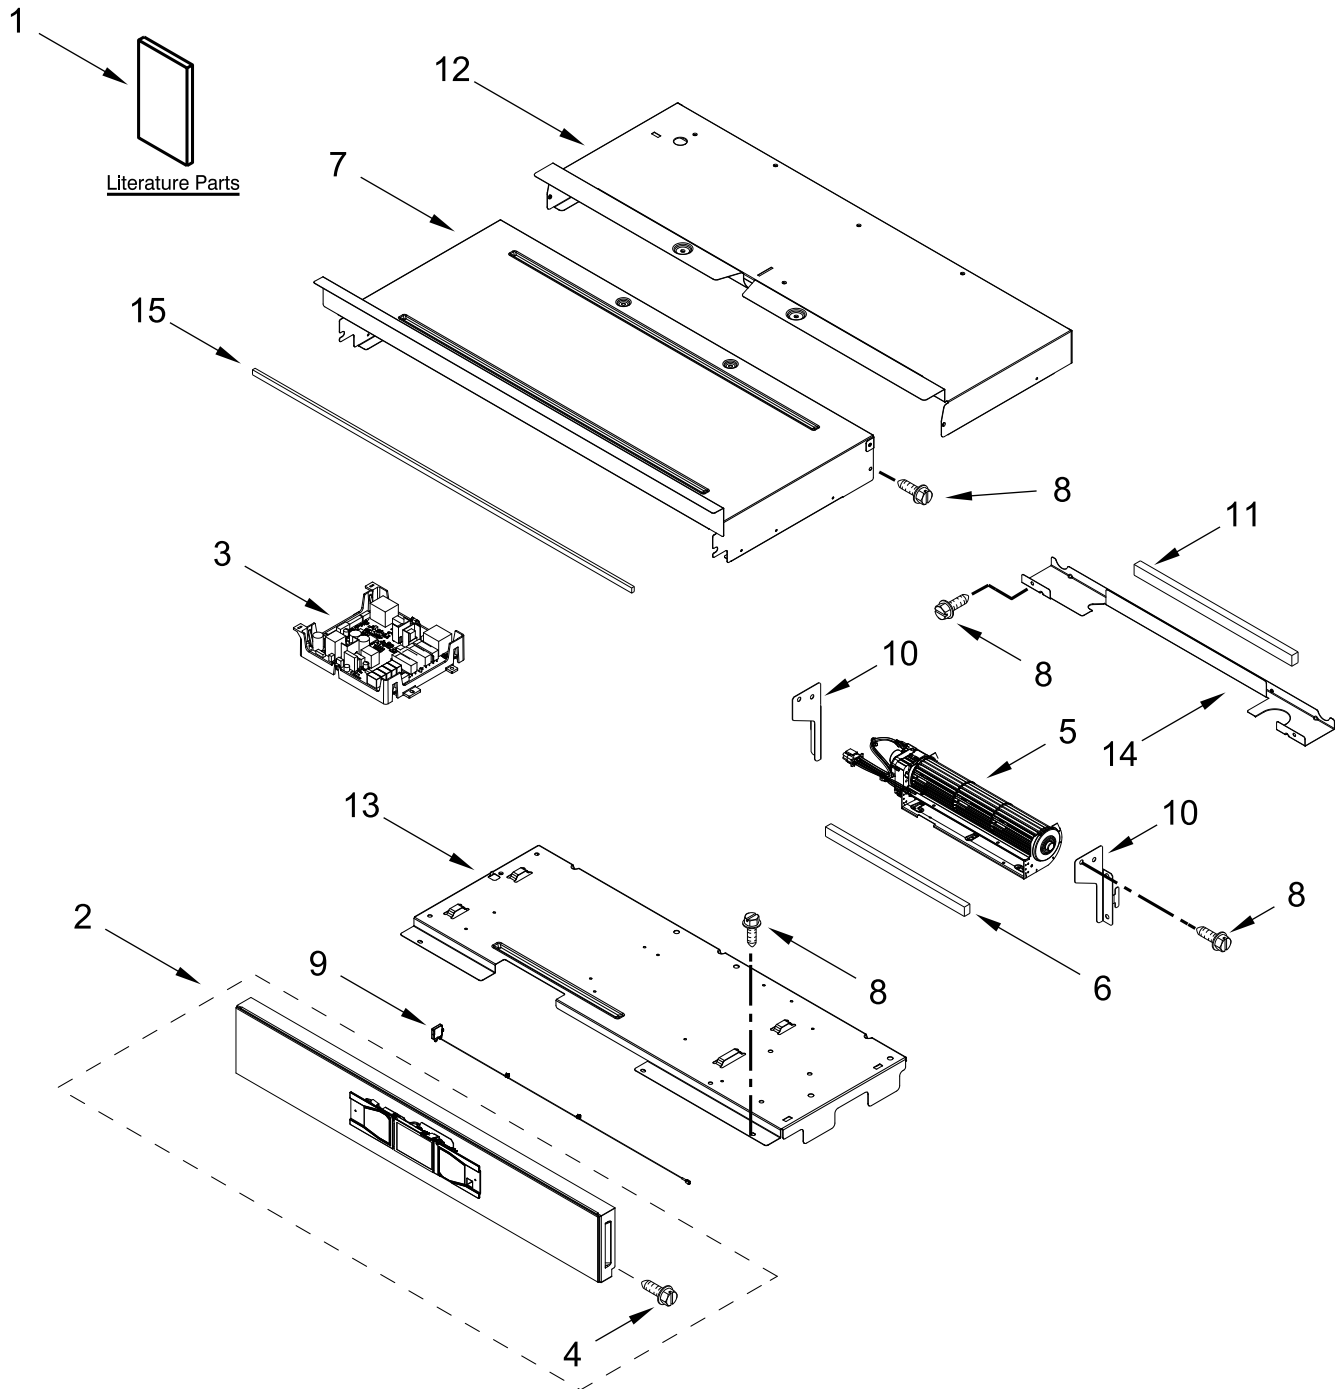

ELECTRIC WALL OVEN

MODELS:

WOES5930LZ01 (Stainless)

CONTROL PANEL PARTS

CONTROL PANEL PARTS

<u>Illus. No.</u>	<u>Part No.</u>	<u>Description</u>	<u>Illus. No.</u>	<u>Part No.</u>	<u>Description</u>	<u>Illus. No.</u>	<u>Part No.</u>	<u>Description</u>
1		Literature Parts	7	W11244445	Cover, 30 IN Chassis Top Front	15	W11162063	Gasket, Rubber
	W11656312	Owner's Manual						FOLLOWING PARTS NOT ILLUSTRATED
	W11553919	Quick Start Guide	8	7101P426-60	Screw			
	W11601356	Tech Sheet	9	W11409842	Antenna	W11464639		Harness, Main
2		Assembly, Control Panel (Includes Overlay)	10	W10655463	Bracket, Blower (Left)	W11264646		Harness, Door Latch
	W11467907	Black		W10655462	Bracket, Blower (Right)	W11256626		Harness, Signal
3	W11585754	Control, Copernicus	11	W10728475	Gasket, Rubber	W11132988		Strap, Lead Ground
4	W11339492	Screw (Black)	12	W11223325	Cover, 30 IN Chassis Top Back	W10562910		Harness, EOL
5	W11397930	Blower	13	W11179509	Tray, Electronic	4448664		Clamp, Conduit
6	4451758	Block, Foam	14	W11166802	Divider, Chassis Back	W10655464		Bracket, Harness
						W10487999		Clip, Harness
						4450800		Screw, Grounding
						W11547720		Bag, Hardware