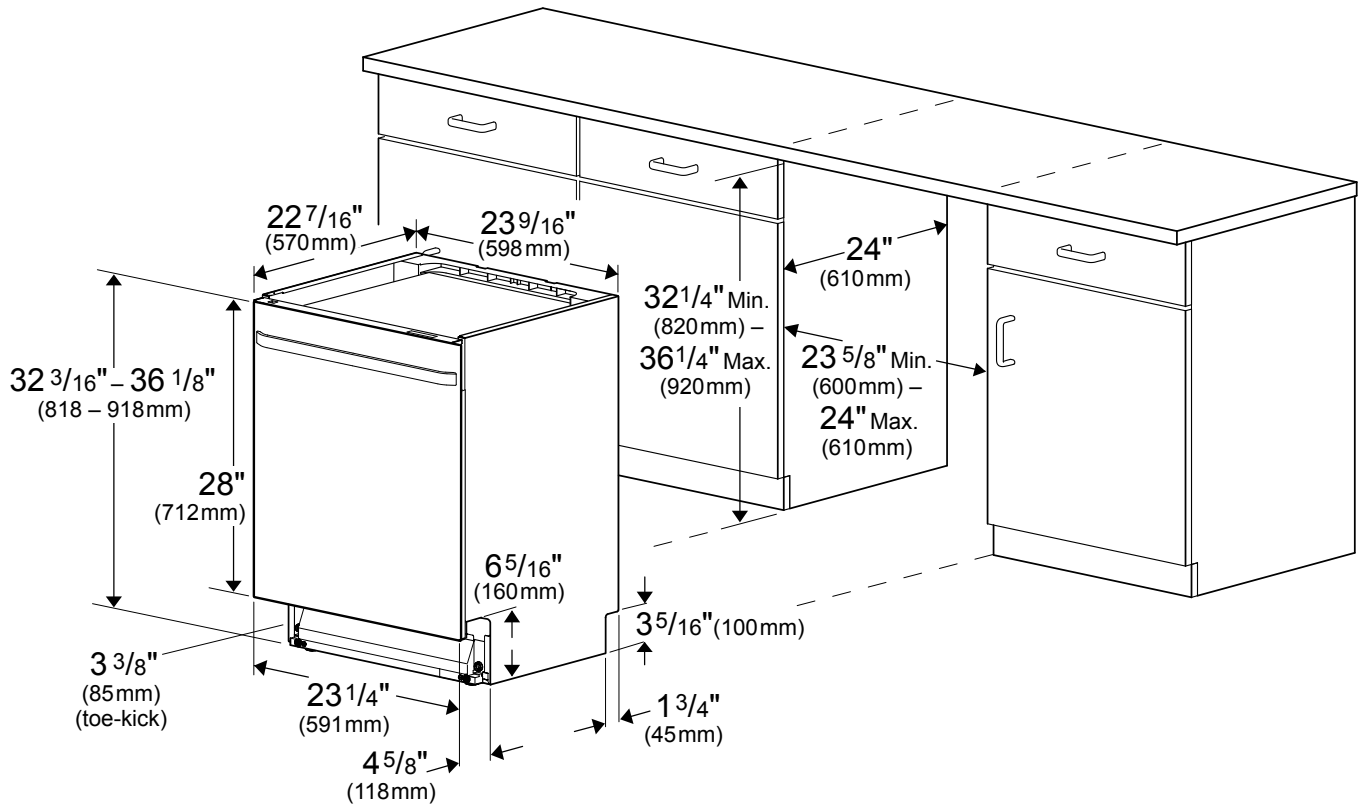

DDN25402X

Top Control, Pocket Handle Dishwasher, 5 programs, 48 dBA

NOTE TO THE INSTALLER: All height, width, and depth dimensions are shown in inches (as well as metric). Beko U.S., Inc. reserves the absolute and unrestricted right to change product materials and specifications, at any time, without notice. Please visit our website, www.BekoAppliances.com, or call 888.352.2356 to verify the latest specifications with final dimensional data and other details prior to installation and making a cutout. Applicable product limited warranty information may be found in accompanying product materials, or you may contact your account manager for further details. Proper installation is the responsibility of the installer. Product failure due to improper installation is not covered under the Limited Warranty.