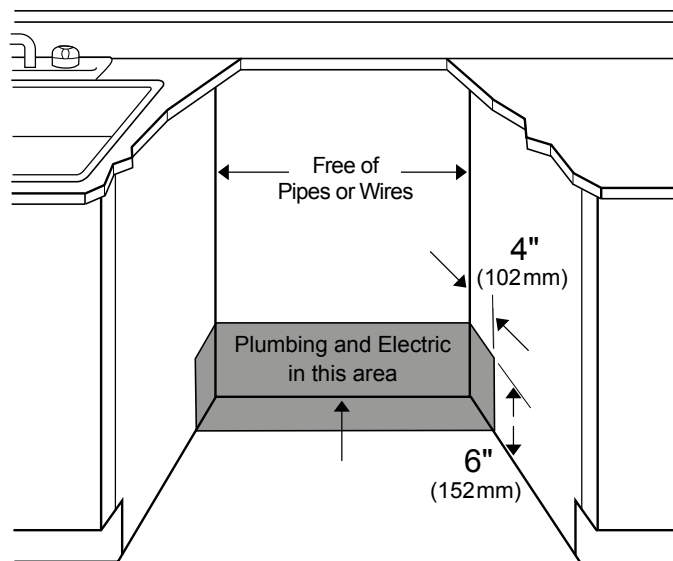

DDN25402X

Top Control, Pocket Handle Dishwasher, 5 programs, 48 dBA

NOTE TO THE INSTALLER: All height, width, and depth dimensions are shown in inches (as well as metric). Beko U.S., Inc. reserves the absolute and unrestricted right to change product materials and specifications, at any time, without notice. Please visit our website, www.BekoAppliances.com, or call 888.352.2356 to verify the latest specifications with final dimensional data and other details prior to installation and making a cutout. Applicable product limited warranty information may be found in accompanying product materials, or you may contact your account manager for further details. Proper installation is the responsibility of the installer. Product failure due to improper installation is not covered under the Limited Warranty.