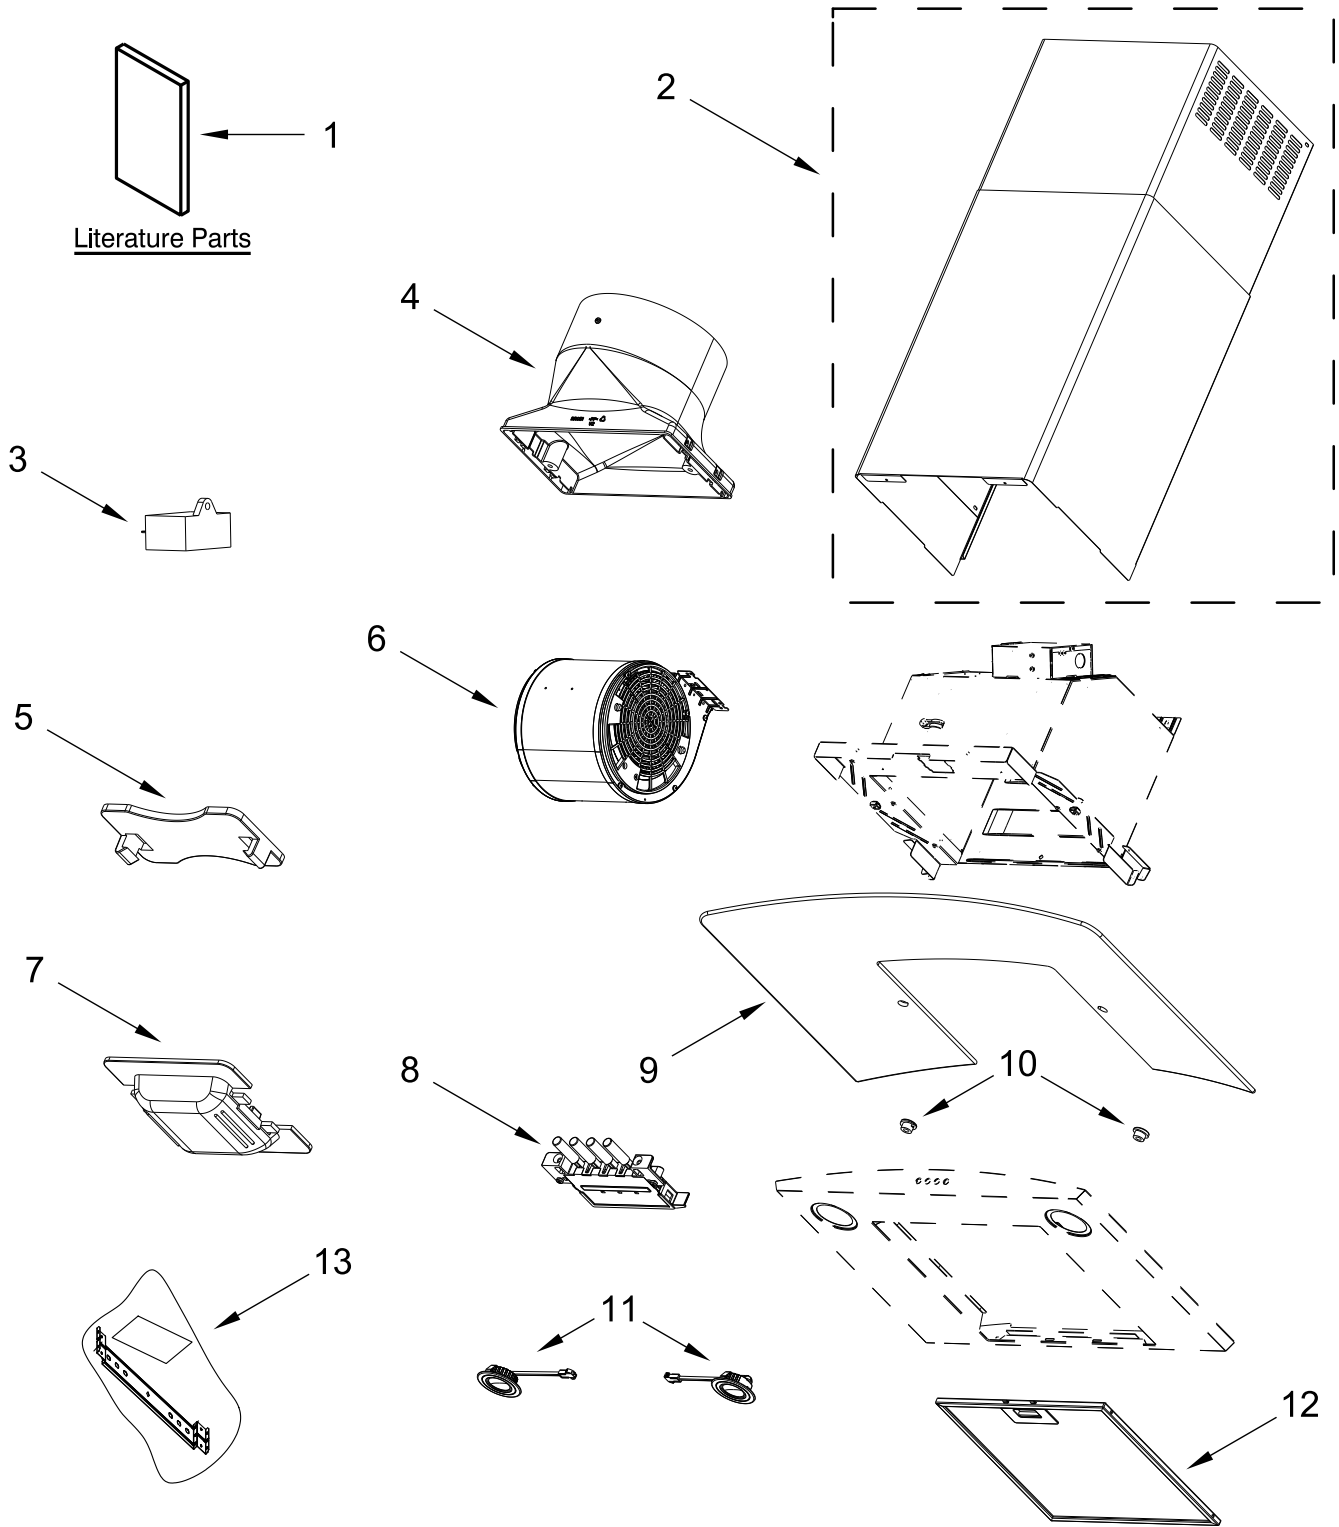

30" AND 36" CANOPY WALL HOOD

MODELS:

WVW51UC0LS0 (Stainless)

WVW51UC6LS0 (Stainless)

HOOD PARTS

HOOD PARTS

<u>Illus.</u> <u>No.</u>	<u>Part No.</u>	<u>Description</u>
1		Literature Parts
	W11549253	Use and Care Guide
2	W11328682	Chimney, Upper and Lower
3	W11328673	Capacitor
4	W10592040	Damper, Hood
5	W11568256	Grommet, Cord

<u>Illus.</u> <u>No.</u>	<u>Part No.</u>	<u>Description</u>
6	W10291577	Assembly, Fan
7	W11568248	Cover, Cable Box
8	W11568250	Control, Electronic
9		Glass
	W11568261	30" Model
	W11600303	36" Model
10	W11568257	Bushing, Glass