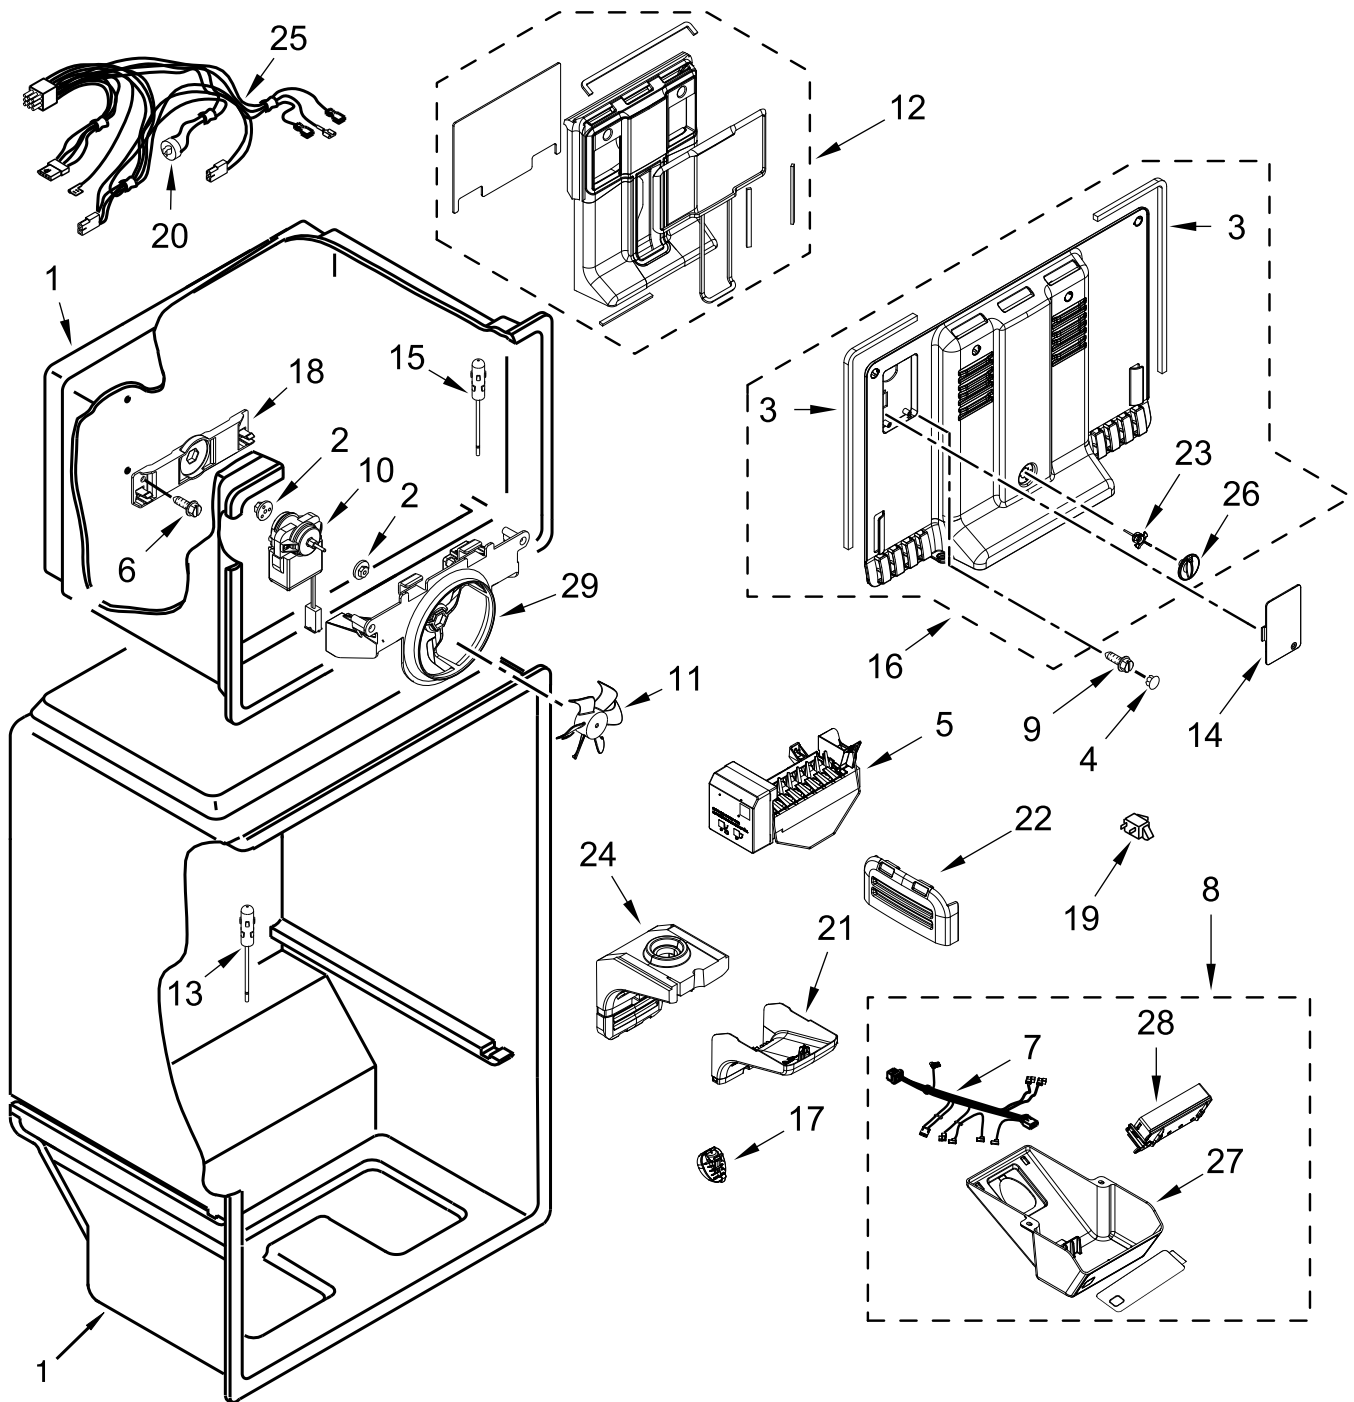

LINER & ICEMAKER PARTS

LINER & ICEMAKER PARTS

<u>Illus. No.</u>	<u>Part No.</u>	<u>Description</u>	<u>Illus. No.</u>	<u>Part No.</u>	<u>Description</u>	<u>Illus. No.</u>	<u>Part No.</u>	<u>Description</u>
1		Liner (Not Serviced)	12	W10676682	Assembly, Evaporator Plenum	22	W10638176	Cup, Air Diffuser
2	2197380	Grommet	13	W11108173	Thermistor, Refrigerator	23	W10570951	Baffle, Air Manual
3	W10709194	Gasket, Evaporator Cover	14	W10763751	Cover, Hole	24	W10633587	Assembly, Air Diffuser
4	W10487421	Cover, Screw	15	W10384183	Thermistor	25	W11314499	Assembly, Evaporator Fan Wire (Includes Thermal Fuse)
5	W11321603	Assembly, Icemaker (Complete)	16	W11510096	Cover, Evaporator	26	W10570952	Knob, Air Control
6	488208	Screw	17	W11429584	Module, LED	27	W11501433	Box, Control
7	W11203360	Wire Assembly, Control Box	18	2254454	Bracket, Evaporator Fan Rear	28	W11476561	Control, Electronic
8	W11504958	Assembly, Box Control	19	W11514900	Switch, Light	29	W10321162	Bracket, Fan Motor
9	8281232	Screw	20		Bi-Metal Defrost (Not Serviced)			
10	2315539	Motor, Evaporator Fan	21	W10705209	Cover, Air Diffuser			
11	2163777	Fan Blade