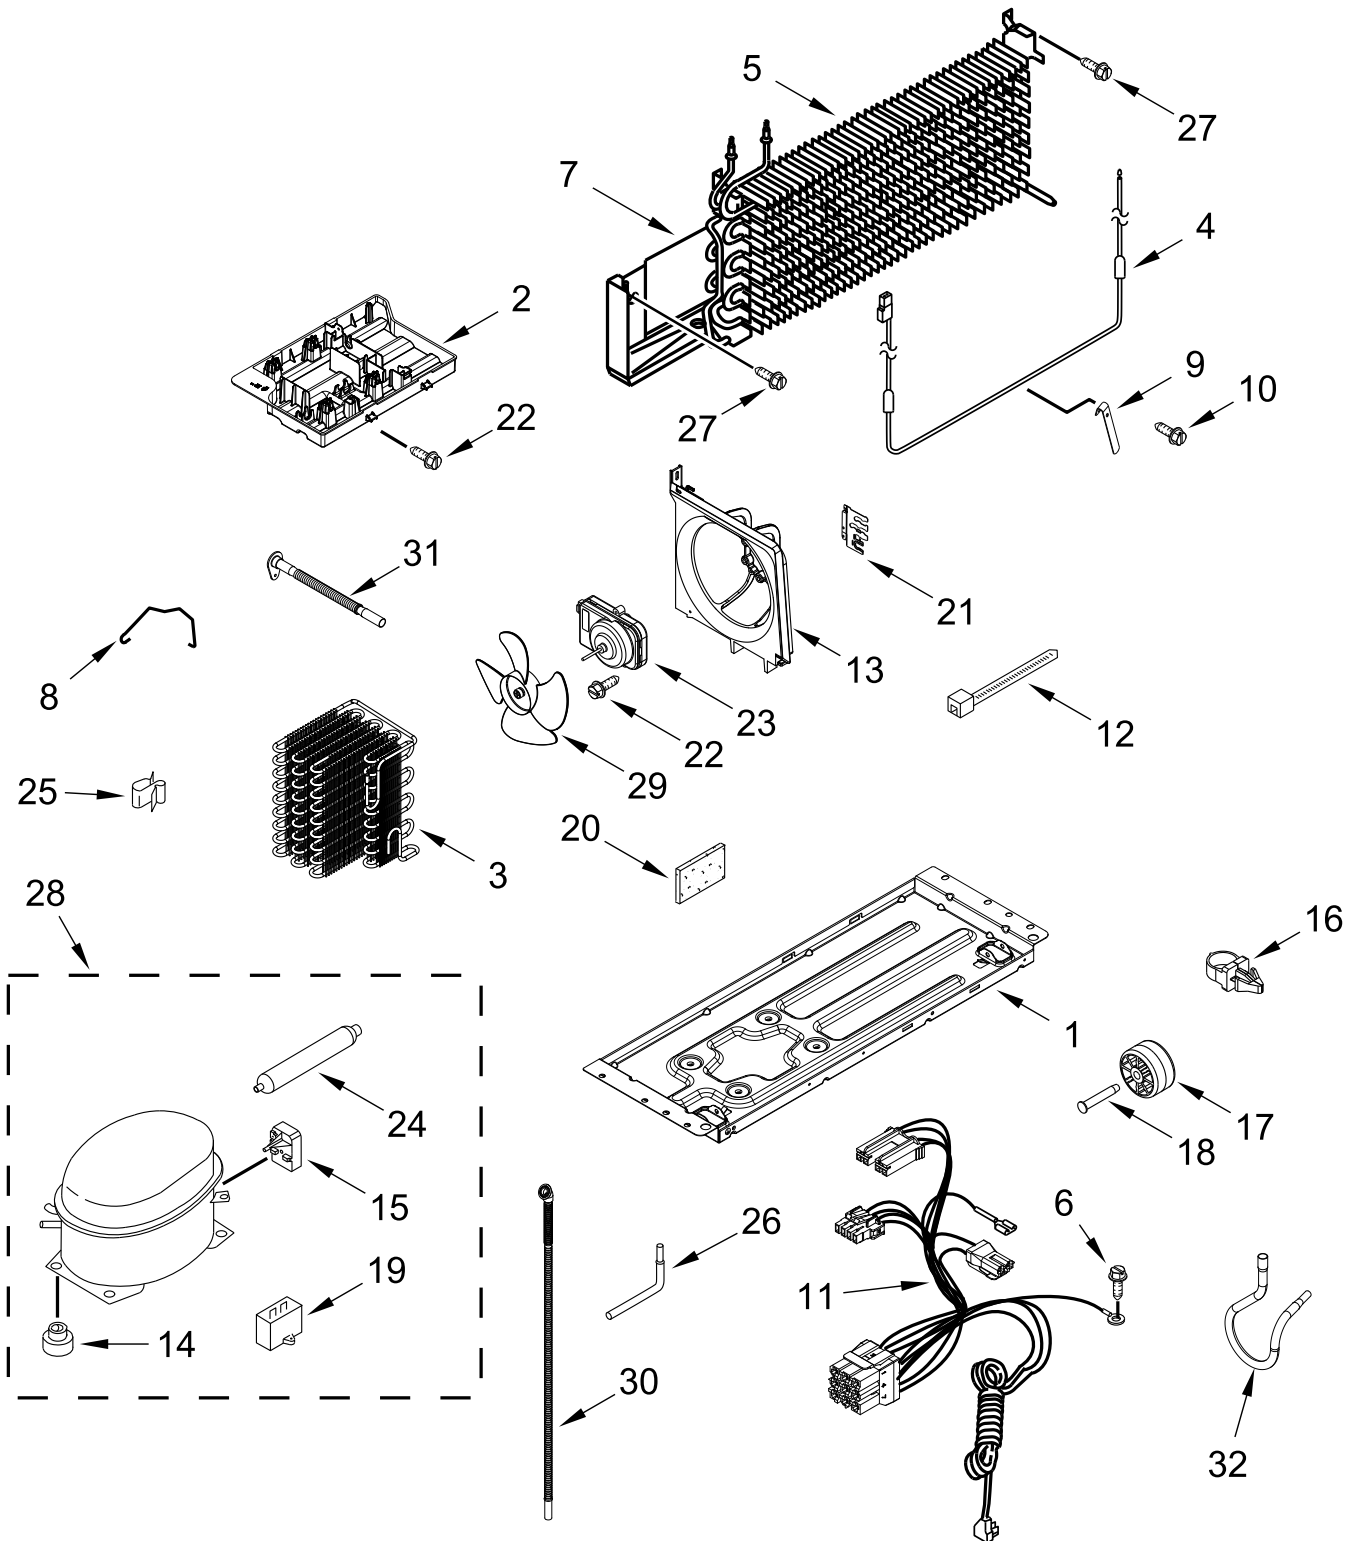

DOOR PARTS

<u>Illus. No.</u>	<u>Part No.</u>	<u>Description</u>
1		Refrigerator Door (Includes Door Gasket)
	W10798950	Stainless
2		Handle, Cup
	W10631993	Grey
3	W10719702	Trim, Door
4	W10678772	Trim, Door
5		Gasket, Door
	W10678768	Black
6	W10719703	Trim, Door
7	W10884775	Badge

<u>Illus. No.</u>	<u>Part No.</u>	<u>Description</u>
8	W10719700	Trim, Door
9		Freezer Door (Includes Door Gasket)
	W10798951	Stainless
10	2188234	Door, Flip Up
11	2262054	Thimble
12		Gasket, Door
	W10667843	Black
13	W10719701	Trim, Shelf Door
14	2189202	Bracket, Door Stop
15	488921	Screw

<u>Illus. No.</u>	<u>Part No.</u>	<u>Description</u>
16		Plug, Hole
	2254517	Grey
17	2156003	Endcap, Trim
18	2218113	Door, Compartment
19	W10638692	Bracket, Door Stop

UNIT PARTS