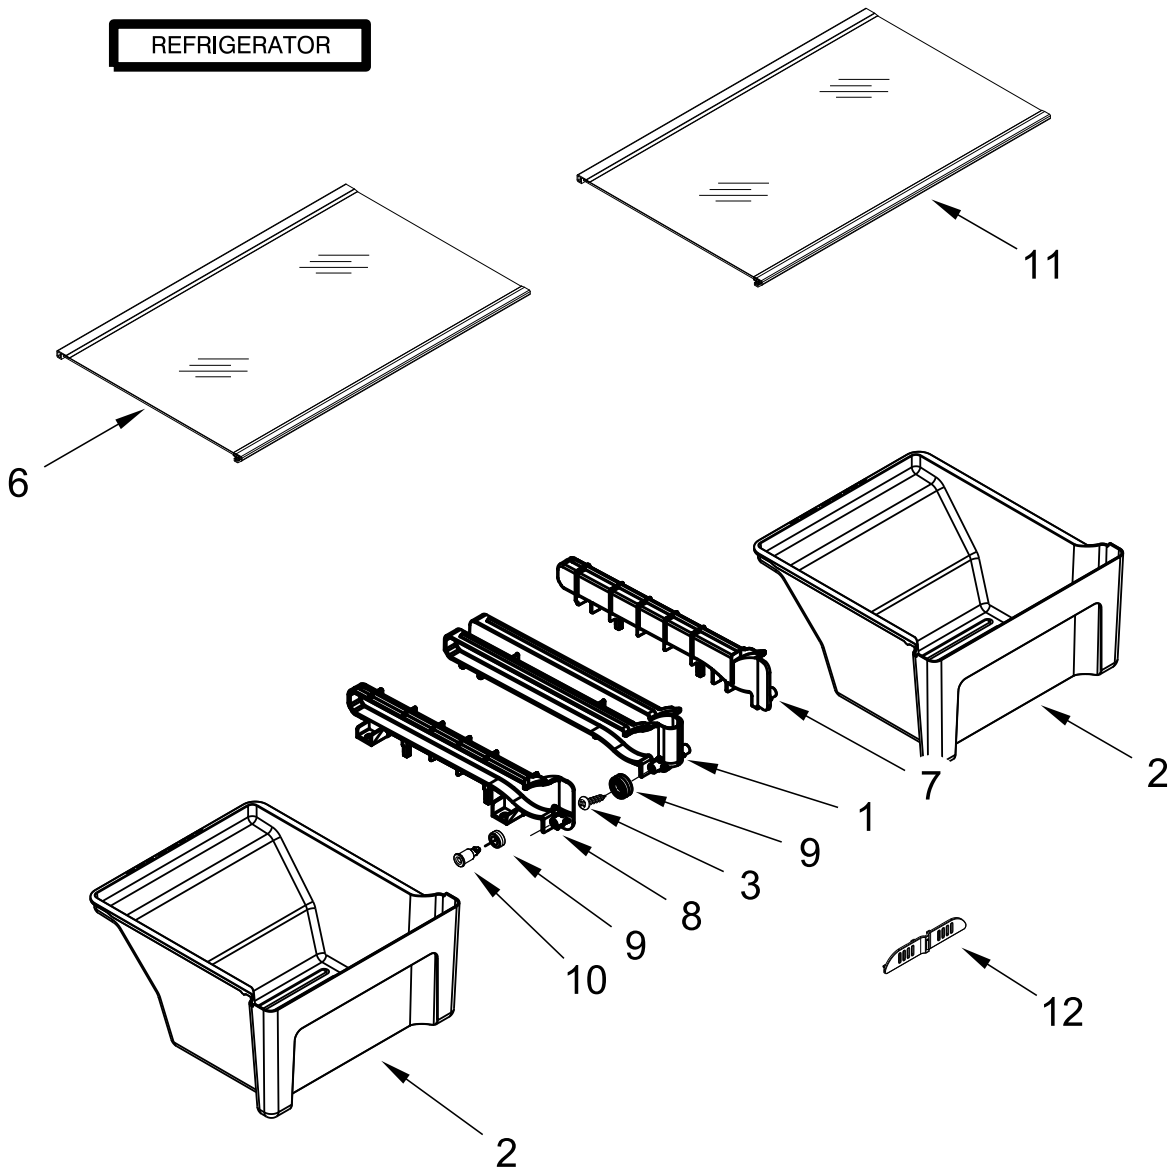

REFRIGERATOR

MODELS:

WRT348FMES05 (Stainless)

CABINET PARTS

CABINET PARTS

<u>Illus.</u> <u>No.</u>	<u>Part No.</u>	<u>Description</u>	<u>Illus.</u> <u>No.</u>	<u>Part No.</u>	<u>Description</u>	<u>Illus.</u> <u>No.</u>	<u>Part No.</u>	<u>Description</u>
1		Literature Parts	10	W10843861	Lower Hinge and Roller Assembly	20		Cap, Dome
	W11507956	Use and Care Guide					W10679135	Black
	W11511780	Tech Sheet	11		Plug, Hole	21	W10671258	Leveler
	W11644002	Energy Guide		W10520305	Black	22	W10638688	Hinge Pin
2	2261963	Assembly, Top Hinge	12	W10674773	Cap, Washer Dome	23	1106508	Gasket, Seal
3	W10842654	Assembly, Roller	13	489341	Washer, Plastic	24	W11249272	Fitting, Water Tube
4		Cabinet (Not Serviced)	14	W11242280	Clamp, Power Cord	25	W10329003	Clamp, Tube
5	489442	Screw	15	W10475495	Roller	26	2181939	Insert, Tube
6		Rail, Center (Not Serviced)	16		Shim, Top Hinge	27	2181944	Tube, Water
7	489497	Screw		2221885	White	28	W10498995	Valve, Inlet
8	2254618	Hinge, Center	17	W11307288	Cover, Unit	29	W11359355	Shim, Bottom Hinge
9	2183852	Shim, Hinge Center	18	981126	Axle, Roller			
			19	2174706	Clip, Roller			

SHELF PARTS

FREEZER

REFRIGERATOR

SHELF PARTS

<u>Illus.</u> <u>No.</u>	<u>Part No.</u>	<u>Description</u>	<u>Illus.</u> <u>No.</u>	<u>Part No.</u>	<u>Description</u>	<u>Illus.</u> <u>No.</u>	<u>Part No.</u>	<u>Description</u>
1	W11526406	Rail, Center Track	5	W10898951	Pan, Ice Cube	9	W10628713	Roller, Pan
2	W10797460	Assembly, Crisper Pan	6	W11553146	Assembly, RC Shelf	10	W10628712	Axle, Roller
3	3400065	Screw (Stainless)	7	W11526404	Rail, Track (Left Hand)	11	W11553145	Shelf Assembly, Crisper
4	W10675340	Shelf, Ice Tray	8	W11526405	Rail, Track (Right Hand)	12	W10356844	Control, Humidity