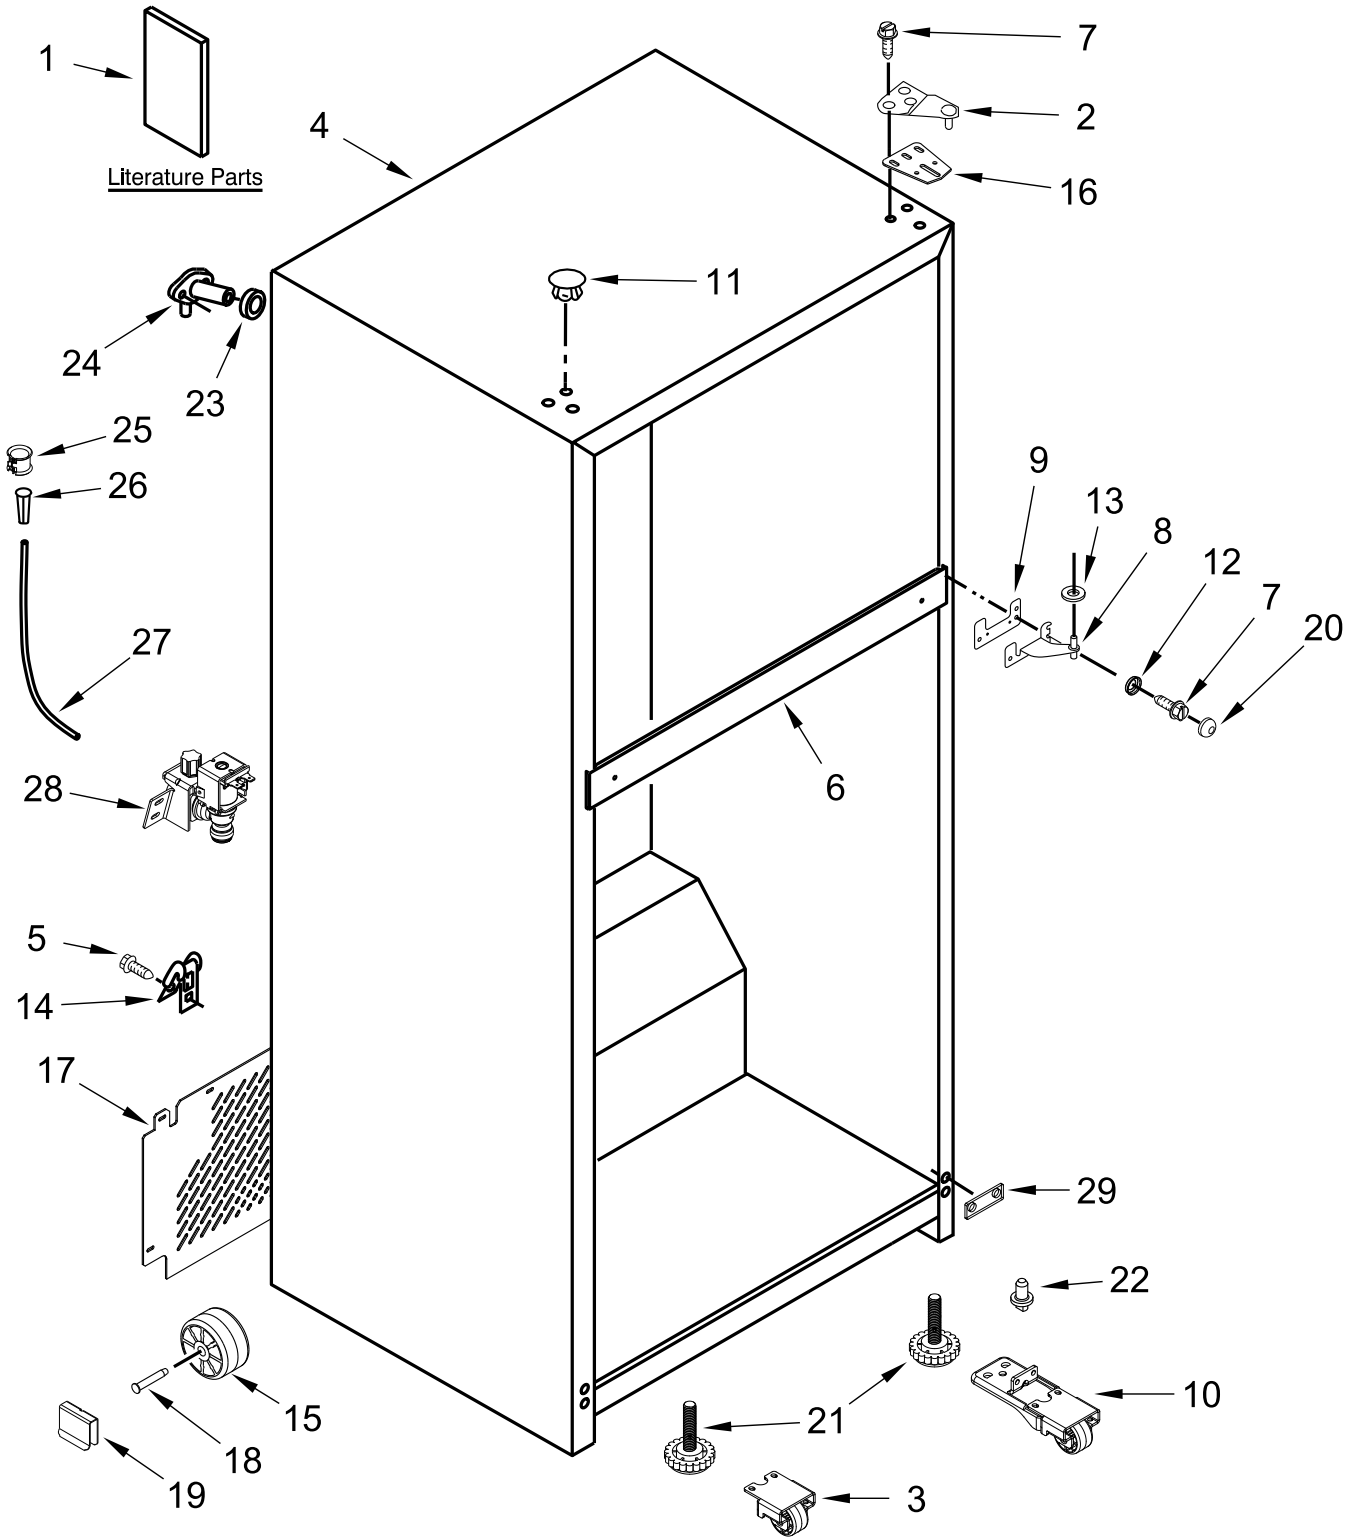

REFRIGERATOR

MODELS:

WRT348FMES05 (Stainless)

CABINET PARTS

CABINET PARTS

<u>Illus.</u> <u>No.</u>	<u>Part No.</u>	<u>Description</u>	<u>Illus.</u> <u>No.</u>	<u>Part No.</u>	<u>Description</u>	<u>Illus.</u> <u>No.</u>	<u>Part No.</u>	<u>Description</u>
1		Literature Parts	10	W10843861	Lower Hinge and Roller Assembly	20		Cap, Dome
	W11507956	Use and Care Guide					W10679135	Black
	W11511780	Tech Sheet	11		Plug, Hole	21	W10671258	Leveler
	W11644002	Energy Guide		W10520305	Black	22	W10638688	Hinge Pin
2	2261963	Assembly, Top Hinge	12	W10674773	Cap, Washer Dome	23	1106508	Gasket, Seal
3	W10842654	Assembly, Roller	13	489341	Washer, Plastic	24	W11249272	Fitting, Water Tube
4		Cabinet (Not Serviced)	14	W11242280	Clamp, Power Cord	25	W10329003	Clamp, Tube
5	489442	Screw	15	W10475495	Roller	26	2181939	Insert, Tube
6		Rail, Center (Not Serviced)	16		Shim, Top Hinge	27	2181944	Tube, Water
7	489497	Screw		2221885	White	28	W10498995	Valve, Inlet
8	2254618	Hinge, Center	17	W11307288	Cover, Unit	29	W11359355	Shim, Bottom Hinge
9	2183852	Shim, Hinge Center	18	981126	Axle, Roller			
			19	2174706	Clip, Roller			