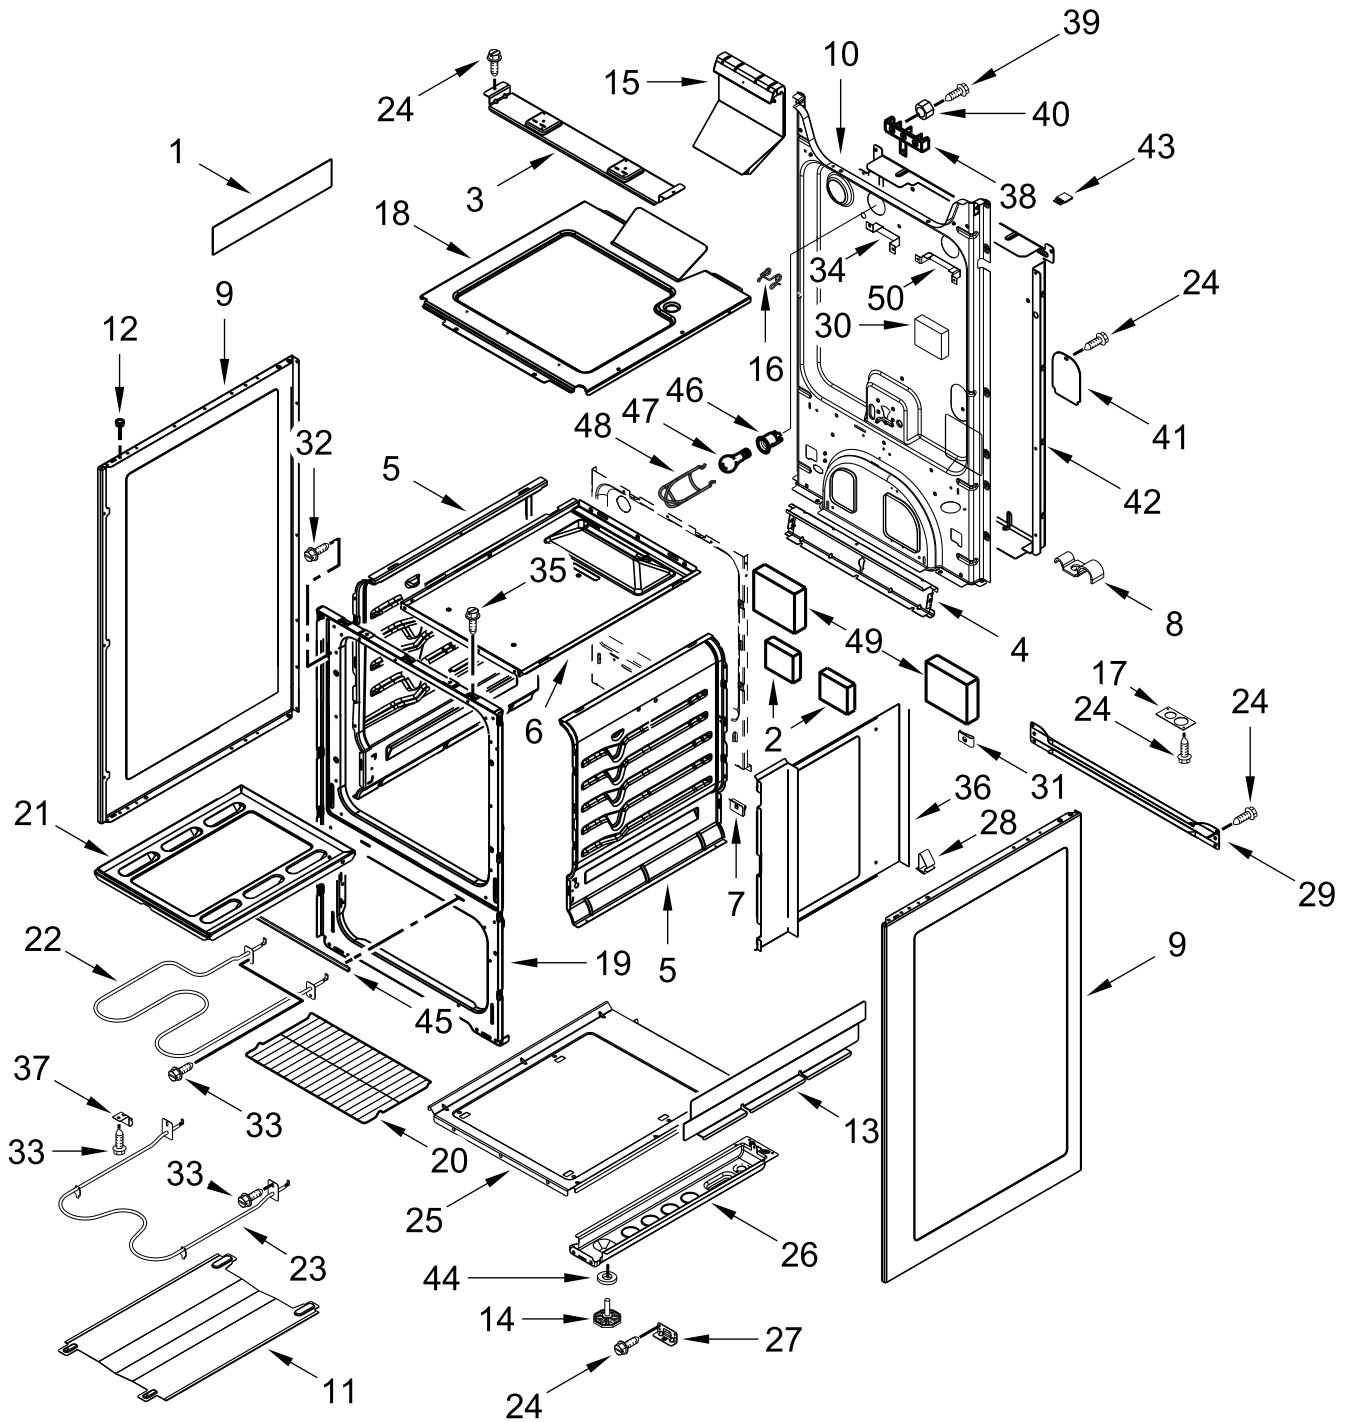

CHASSIS PARTS

CHASSIS PARTS

<u>Illus. No.</u>	<u>Part No.</u>	<u>Description</u>	<u>Illus. No.</u>	<u>Part No.</u>	<u>Description</u>	<u>Illus. No.</u>	<u>Part No.</u>	<u>Description</u>
1	W10368736	Aluminum Foil	19	W11503844	Frame, Front	42	W10159819	Cover, Main Rear
2	W10185442	Counterweight	20	98016942	Rack, Oven	43	W10206594	Block, Adapter
3	W10168363	Support, Burner	21	W10192836	Bottom, Oven	44	98007193	Spacer
4	98012912	Support, Oven Burner	22	W10170571	Element, Broil	45	W11522388	Seal, Door
5	98004452	Side, Oven (Right Hand)	23	W10163272	Element, Bake	46	W10554269	Socket - Oven Light
	98004451	Side, Oven (Left Hand)	24	W10493726	Screw	47	W10788320	Bulb, Light
6	98004448	Top, Oven	25	98003945	Baffle, Base	48	W10224805	Protector, Lamp
7	98005502	Clip, Oven Botton	26	98003830	Rail, Base	49	W10902689	Counterweight
8	W11510655	Clip, Tubing	27	98007126	Base, Foot	50	W11036713	Support, Brick
9		Panel, Side	28	98004722	Clip, Cooktop			FOLLOWING PARTS NOT ILLUSTRATED
	W11501467	White	29	98010054	Support, Rear		W10206735	Insulation, Wrap
10	W10166296	Back, Main	30	98006710	Counterweight		W10137234	Insulation, Back
11	98015099	Spread, Flame (Bake)	31	98009179	U-Nut		W10177346	Insulation, Bottom
12	W10207167	Bumper, Cooktop	32	98008545	Screw (Black)		W10207891	Insulation, Top
13	98007191	Shield, Heat (Lower)	33	98006632	Screw		98004294	Wire Tie, Insulation
14	W10153610	Foot, Front	34	W11040327	Brick Support, Upper			
	W10058460	Foot, Leveling	35	98015526	Screw			
15	W10116396	Box, Flue	36	98017387	Baffle, Side			
16	98013690	Spring, Torsion (Flue Box)	37	98004973	Support, Element			
17	W10180177	Plate, Conduit	38	W10181453	Block, Terminal Bare Wire			
18	W10208539	Box, Burner	39	W10179708	Screw			
			40	W10204883	Nut, Terminal Block			
			41	W10209692	Cover, Terminal Block