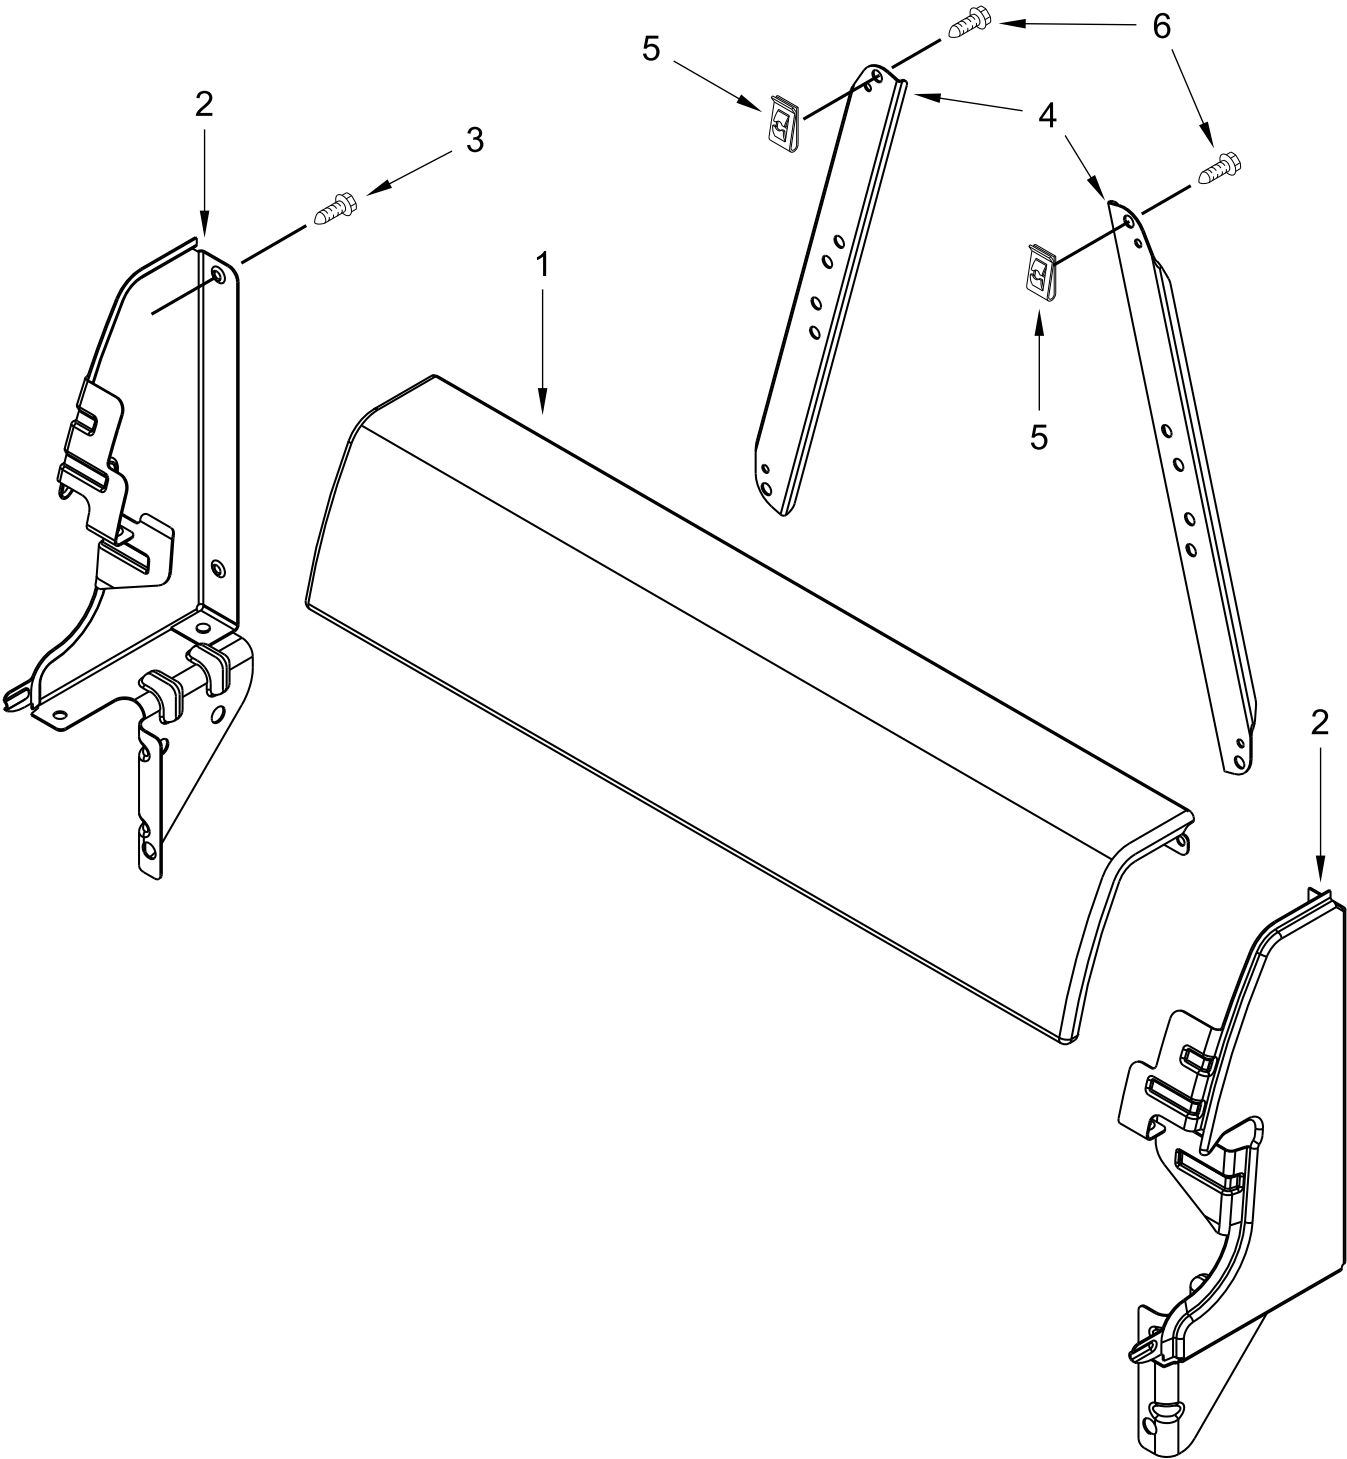

BACKGUARD PARTS

BACKGUARD PARTS

<u>Illus.</u> <u>No.</u>	<u>Part No.</u>	<u>Description</u>	<u>Illus.</u> <u>No.</u>	<u>Part No.</u>	<u>Description</u>
1	98009821	Backguard, Short	4	W10145101	Support, Backguard
2		Endcap	5	98009179	U-Nut
	W10144828	White Left Hand	6	W10493726	Screw
	W10144829	White Right Hand			
3	98015526	Screw