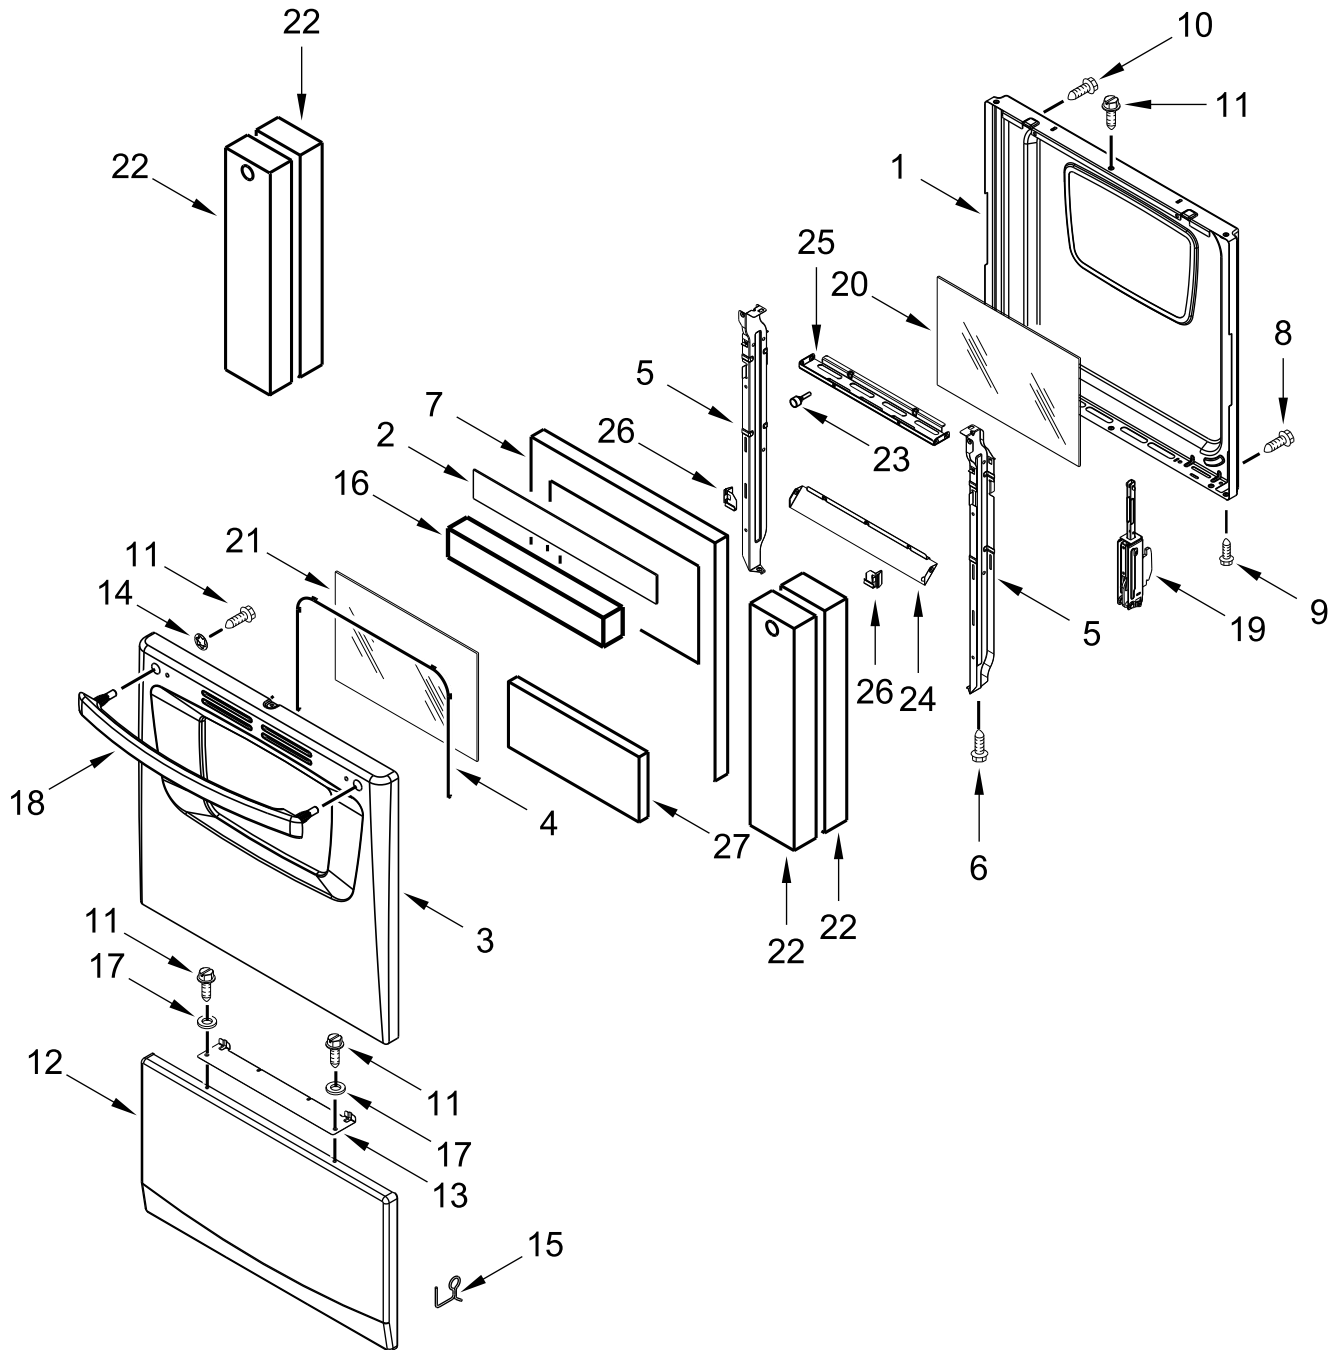

DOOR AND DRAWER PARTS

DOOR AND DRAWER PARTS

<u>Illus.</u> <u>No.</u>	<u>Part No.</u>	<u>Description</u>	<u>Illus.</u> <u>No.</u>	<u>Part No.</u>	<u>Description</u>	<u>Illus.</u> <u>No.</u>	<u>Part No.</u>	<u>Description</u>
1	W11501954	Liner, Door	9	98006726	Screw (Black)	20	W10201296	Glass, Inner
2	W11513373	Retainer, Upper Insulation	10	8533842	Screw	21	W10168624	Glass, Outer
3		Panel, Outer Door	11	98006727	Screw (White)	22	W10212526	Insulation
	W11501931	White	12	98009307	Door, Broil	23	98004979	Bumper
4	W11522387	Seal, Oven	13	W10208117	Bracket, Panel	24	98012903	Retainer, Insulation (Bottom)
5	98004564	Retainer (Right Hand)	14	98004650	Nut, Push	25	98004981	Retainer, Insulation (Top)
	98004629	Retainer (Left Hand)	15	6610364	Clip, Door	26	98004953	Clip, Glass (Right Hand)
6	98004993	Screw	16	W11502239	Insulation, Door		98004952	Clip, Glass (Left Hand)
7	W10212696	Insulation, Door	17	W10216805	Washer	27	W10212525	Insulation, Door
8	98008699	Screw	18		Handle, Door			
				98004947	White			
			19	98017873	Hinge, Oven Door (Yellow)