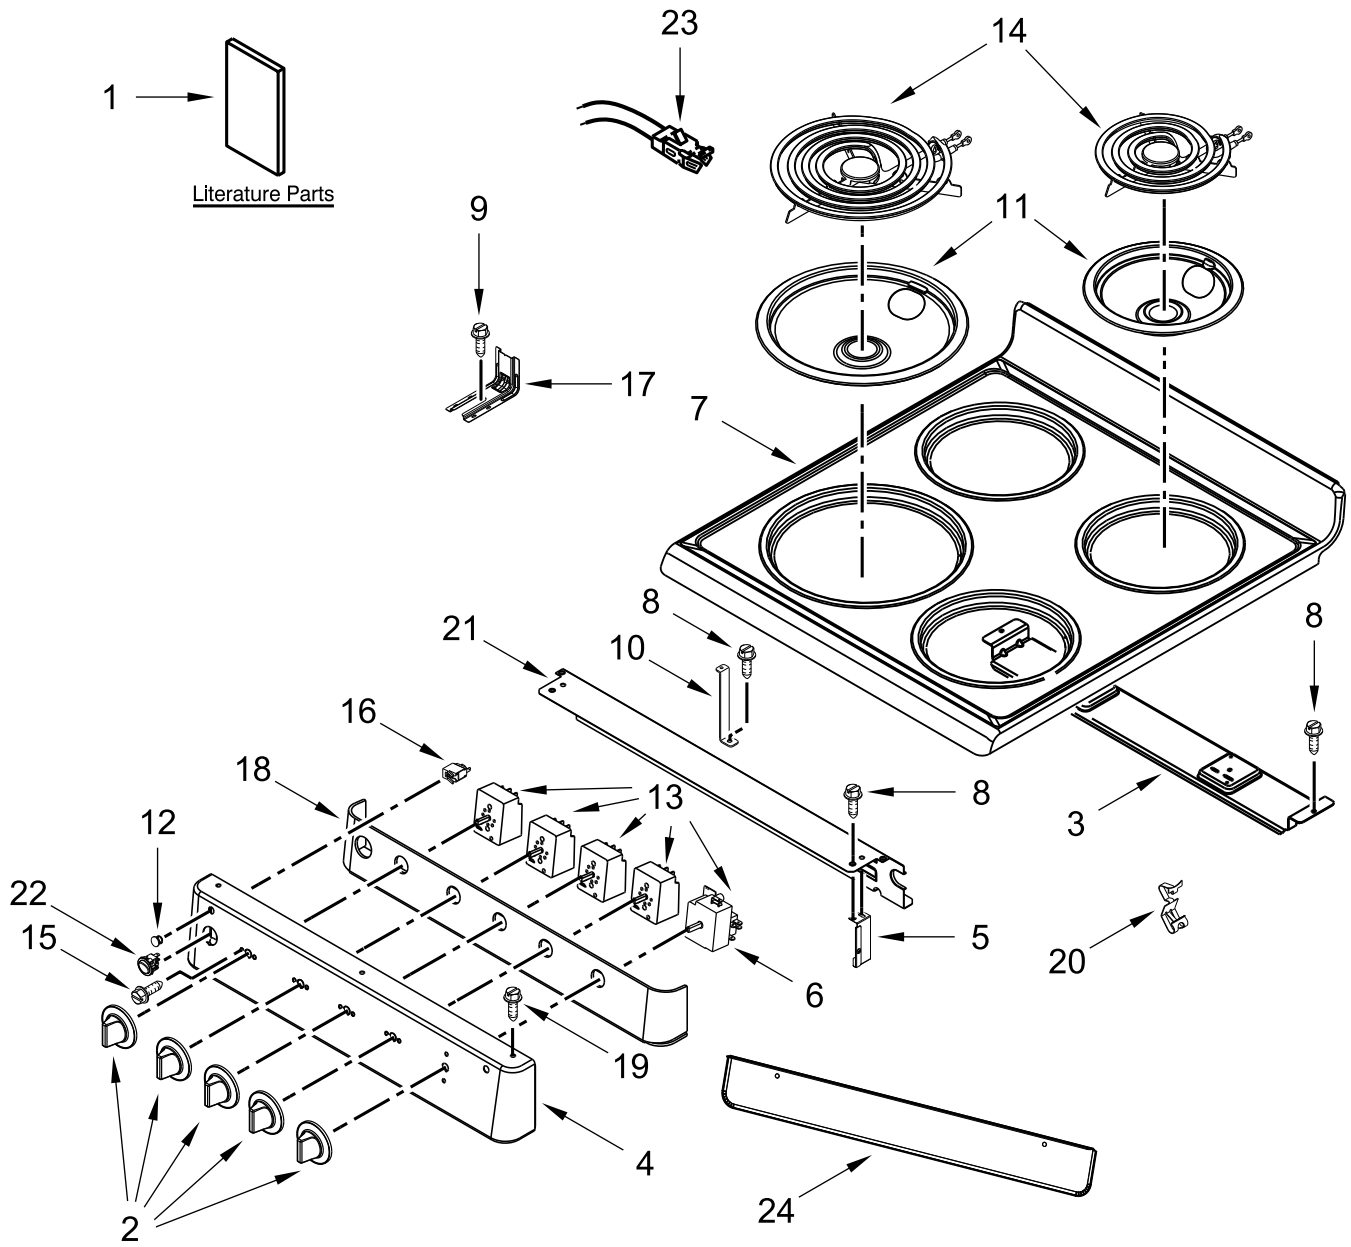

AMANA®

20" ELECTRIC FREESTANDING RANGE STANDARD CLEAN OVEN

MODELS:

AEP222VAW5 (White)

COOKTOP PARTS

COOKTOP PARTS

<u>Illus. No.</u>	<u>Part No.</u>	<u>Description</u>	<u>Illus. No.</u>	<u>Part No.</u>	<u>Description</u>	<u>Illus. No.</u>	<u>Part No.</u>	<u>Description</u>
1		Literature Parts	13	W10179654	Switch, Infinite (Left Front)	24	W11520373	"Z" Bracket, Manifold
	W11256486	Use & Care Guide		W10179655	Switch, Infinite (Left Rear, Right Rear, Right Front)			FOLLOWING PARTS NOT ILLUSTRATED
	W10459122	Insallation Instructions					W11176326	Harness, Wire (Surface To Panel Assembly)
	W10181003	Tech Sheet	14	W11364019	Element, Coil Heating (2400W) (Left Front)		W11219526	Harness, Wire (Oven Light Switch)
	98007130	Tips, Safe Cooking (English)		W11364018	Element, Coil Heating (1500W) (Left Rear, Right Rear, Right Front)		W11188382	Harness, Wire (Ground)
2	W10183393	Knob, Control					W11241454	Harness, Switch
3	W10168363	Support, Burner	15	98005663	Screw		W11176327	Wire, Infinite To Term Block L1 (Black)
4		Panel, Control	16	W10185551	Indicator, Light		W11176350	Wire, Term Block To Thermostat (Red)
	W11543893	White	17	W10477747	Anti-Tip Kit		W11176347	Wire, Thermostat To Bake Element
5	W11509664	Bracket, Support Left	18	W11512692	Foil, Panel		W11176348	Wire, Thermostat BR Bake Element (Yellow)
	W11509665	Bracket, Support Right	19	98008545	Screw (Black)		W11176349	Wire, Broiler Element To Thermostat To BK
6	W10179656	Thermostat	20	98005642	Clip, Therm Bulb		W11176361	Wire, Tstat (4) To Tstat (Black)
7		Cooktop	21	W11509663	Shield, Control		W11176362	Wire, Tstat (H) To Oven Indicator Light (Black)
	W10175582	White	22		Switch, Rocker			
8	W10493726	Screw		98011571	White		3391018	Tie, Cable
9	7101P485-60	Screw, Anti-Tip Kit	23	814399	Receptacle, Element		3196696	CLIP-HARNESS
10	W11259395	Bracket, Cooktop						
11		Bowl, Chrome						
	W10179653	8" (Left Front)						
	W10179650	6" (Left Rear, Right Rear, Right Front)						
12	W10179657	Lens, Indicator						