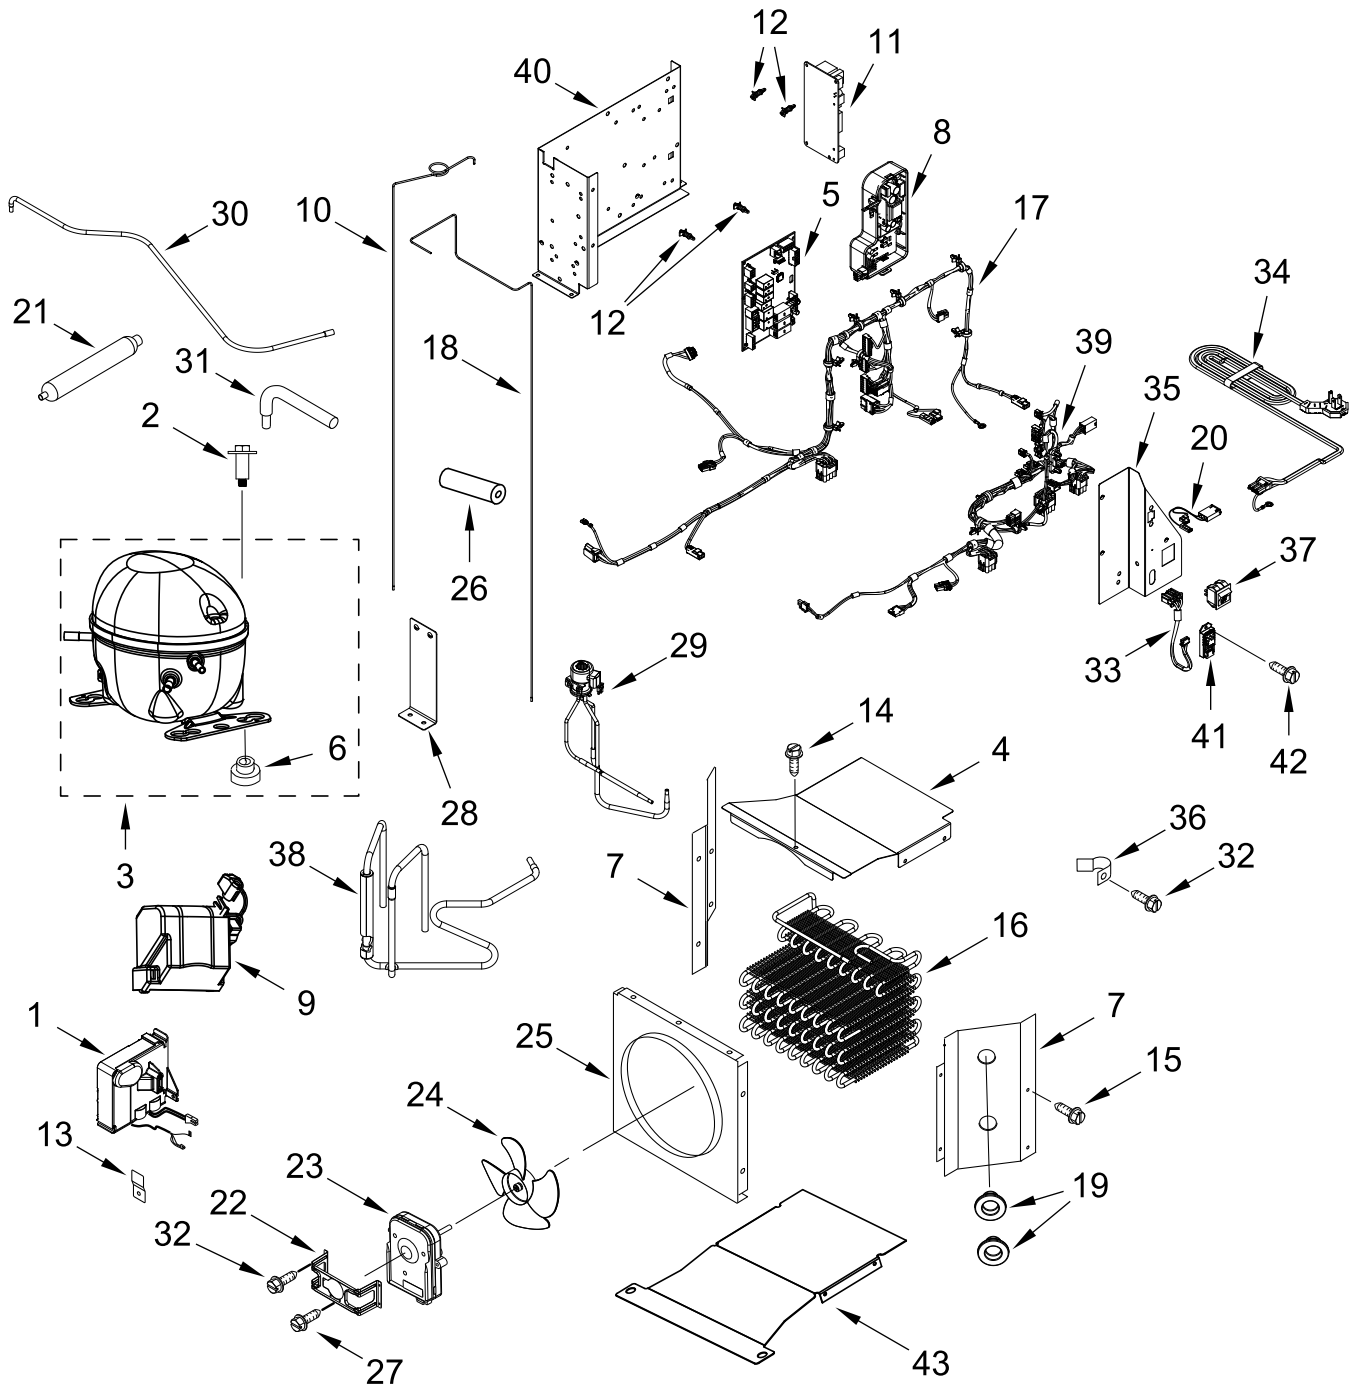

UPPER UNIT PARTS

UPPER UNIT PARTS

<u>Illus.</u> <u>No.</u>	<u>Part No.</u>	<u>Description</u>	<u>Illus.</u> <u>No.</u>	<u>Part No.</u>	<u>Description</u>	<u>Illus.</u> <u>No.</u>	<u>Part No.</u>	<u>Description</u>
1	W11611311	Assembly, Inverter Box	16	W11408149	Condenser	34	2310196	Cord, Power
2	489473	Screw	17	W11442534	Assembly, HV Wire	35	W11435371	Bracket, Control Assembly
3	W11332037	Compressor	18	W11408687	Tube, Heat Loop	36	W10303628	Clamp, Power Cord
4	W11443120	Cover, Condenser Support	19	W10587113	Grommet	37	W11311927	Switch, Power Disconnect
5	W10739408	Control, Electronic	20	2310195	Assembly, Jumper Wire (Power Switch to Power Cord)	38	W11511844	Assembly, Suction Tube
6	2183042	Grommet	21	W10805035	Drier (Service Drier Without Dye)	39	W11442533	Assembly, LV Wire
7		Support, Condenser	22	W10414681	Bracket, Fan Motor	40	W10550831	Housing, Control Board Mounting
	W11443116	Left Hand	23	W10909387	Motor, Condenser Fan	41	W10635338	Sensor, Humidity
	W11443117	Right Hand	24	W10139483	Blade, Fan	42	W10068580	Screw
8	W10640411	Assembly, LED Power Supply and Driver Enclosure	25	W10415670	Orifice, Fan	43	W11443119	Bracket, Condenser Bottom
9	W11235263	Assembly, Compressor Cover	26	W10303521	Sleeve			REFRIGERANT CHARGE
10	W11517121	Tube, Discharge/Drain Pan Heater	27	W10146359	Screw			56.7 grams (R600a)
11	W10624574	Supply, Power	28	W11233715	Bracket, 3-Way Valve			
12	2203075	Spacer	29	W11506489	Assembly, 3-Way Valve			
13	2256328	Bracket, Inverter Mounting	30	W11415021	Tube, Condenser/Drier			
14	487415	Screw	31	W11482820	Tube, Process			
15	1157158	Screw	32	486194	Screw			
			33	W11534165	Assembly, Humidity Sensor Wire