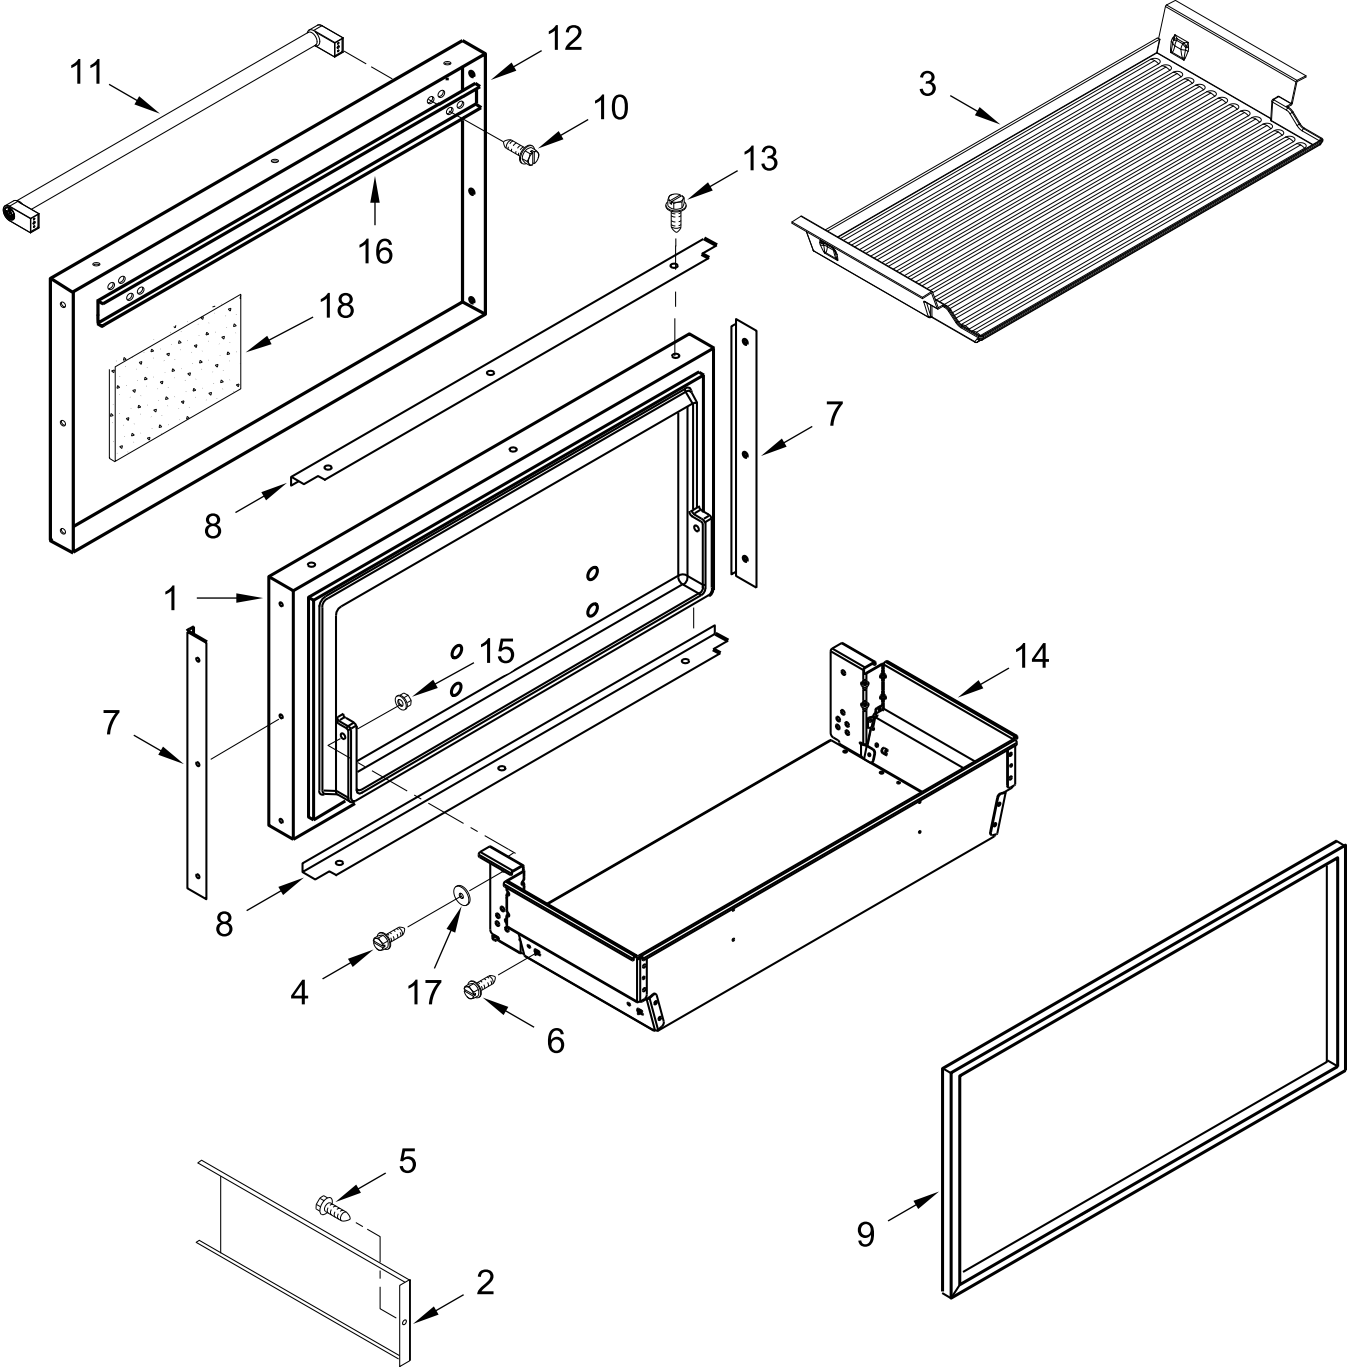

FREEZER DOOR AND BASKET PARTS

FREEZER DOOR AND BASKET PARTS

<u>Illus.</u> <u>No.</u>	<u>Part No.</u>	<u>Description</u>	<u>Illus.</u> <u>No.</u>	<u>Part No.</u>	<u>Description</u>	<u>Illus.</u> <u>No.</u>	<u>Part No.</u>	<u>Description</u>
1	W10570168	Door, Freezer (Includes Item 9)	8	W10600721	Spacer, Door Edge (Top and Bottom)	13	8281252	Screw (Black)
2	W10600711	Divider, Basket	9		Gasket, Door		8281250	Screw (Stainless)
3		Mat, Basket		W10600725	Grey	14	W10770921	Assembly, Freezer Basket
	W10665413	Grey	10	308544	Screw	15	W10771111	Nut
4	W10761334	Screw	11		Handle, Door	16	W10127710	Plate, Handle Door
5	W10135792	Screw		W10541591	Stainless	17	W10001190	Washer
6	W10109030	Screw	12		Skin, Door	18		Filler (Not Serviced-Included With Skin)
7	W10600723	Spacer, Door Edge (Side)		W10752573	Black Stainless			
				W10541580	Stainless