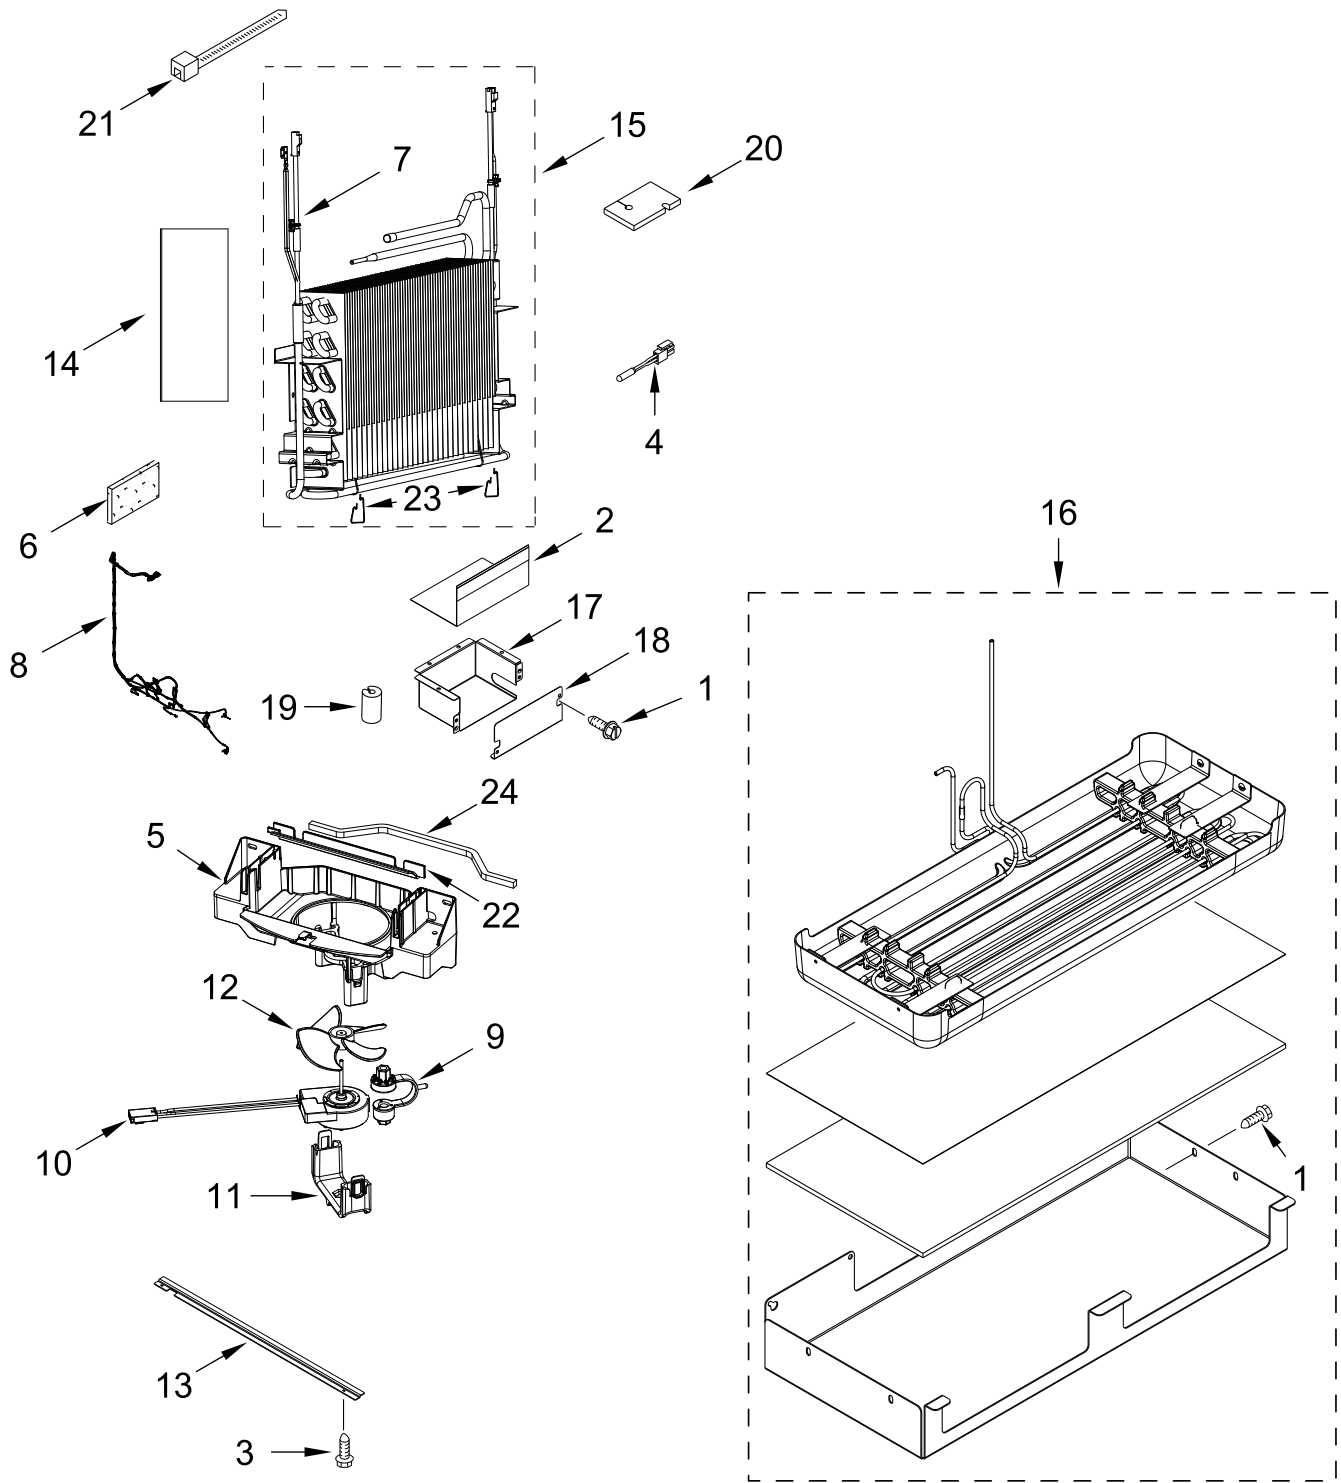

LOWER UNIT AND TUBE PARTS

LOWER UNIT AND TUBE PARTS

<u>Illus. No.</u>	<u>Part No.</u>	<u>Description</u>	<u>Illus. No.</u>	<u>Part No.</u>	<u>Description</u>	<u>Illus. No.</u>	<u>Part No.</u>	<u>Description</u>
1	304392	Screw	8		Assembly, Freezer Wire (Not Serviced)	16	W10735008	Assembly, Drain Pan
2	W10321050	Shelf, Wiring Cover	9	12951101	Grommet, Fan Motor	17	W10321048	Cover, Wire Box
3	486194	Screw	10	W10556724	Motor, Fan	18	W10309012	Cover, Wiring
4	W11602767	Thermistor, Evaporator (Includes Clip)	11	12956601	Clip, Fan Motor	19	2319835	Grommet, Condenser
5	W10803566	Shroud, Evaporator Fan	12	2200509	Blade, Fan	20	W11550598	Block, Evaporator Side
6	2169104	Insulation, Sound Deadening	13	2320554	Support, Drain Pan	21	2155774	Tie, Wire
7	W11311043	Heater, Defrost	14	W11556942	Gasket, Evaporator Bypass	22	W10567169	Diverter, Air Shroud
			15	W11516439	Assembly, Evaporator and Heater	23	W11538317	Clip, Defrost Heater
						24	W10762685	Gasket, Foam