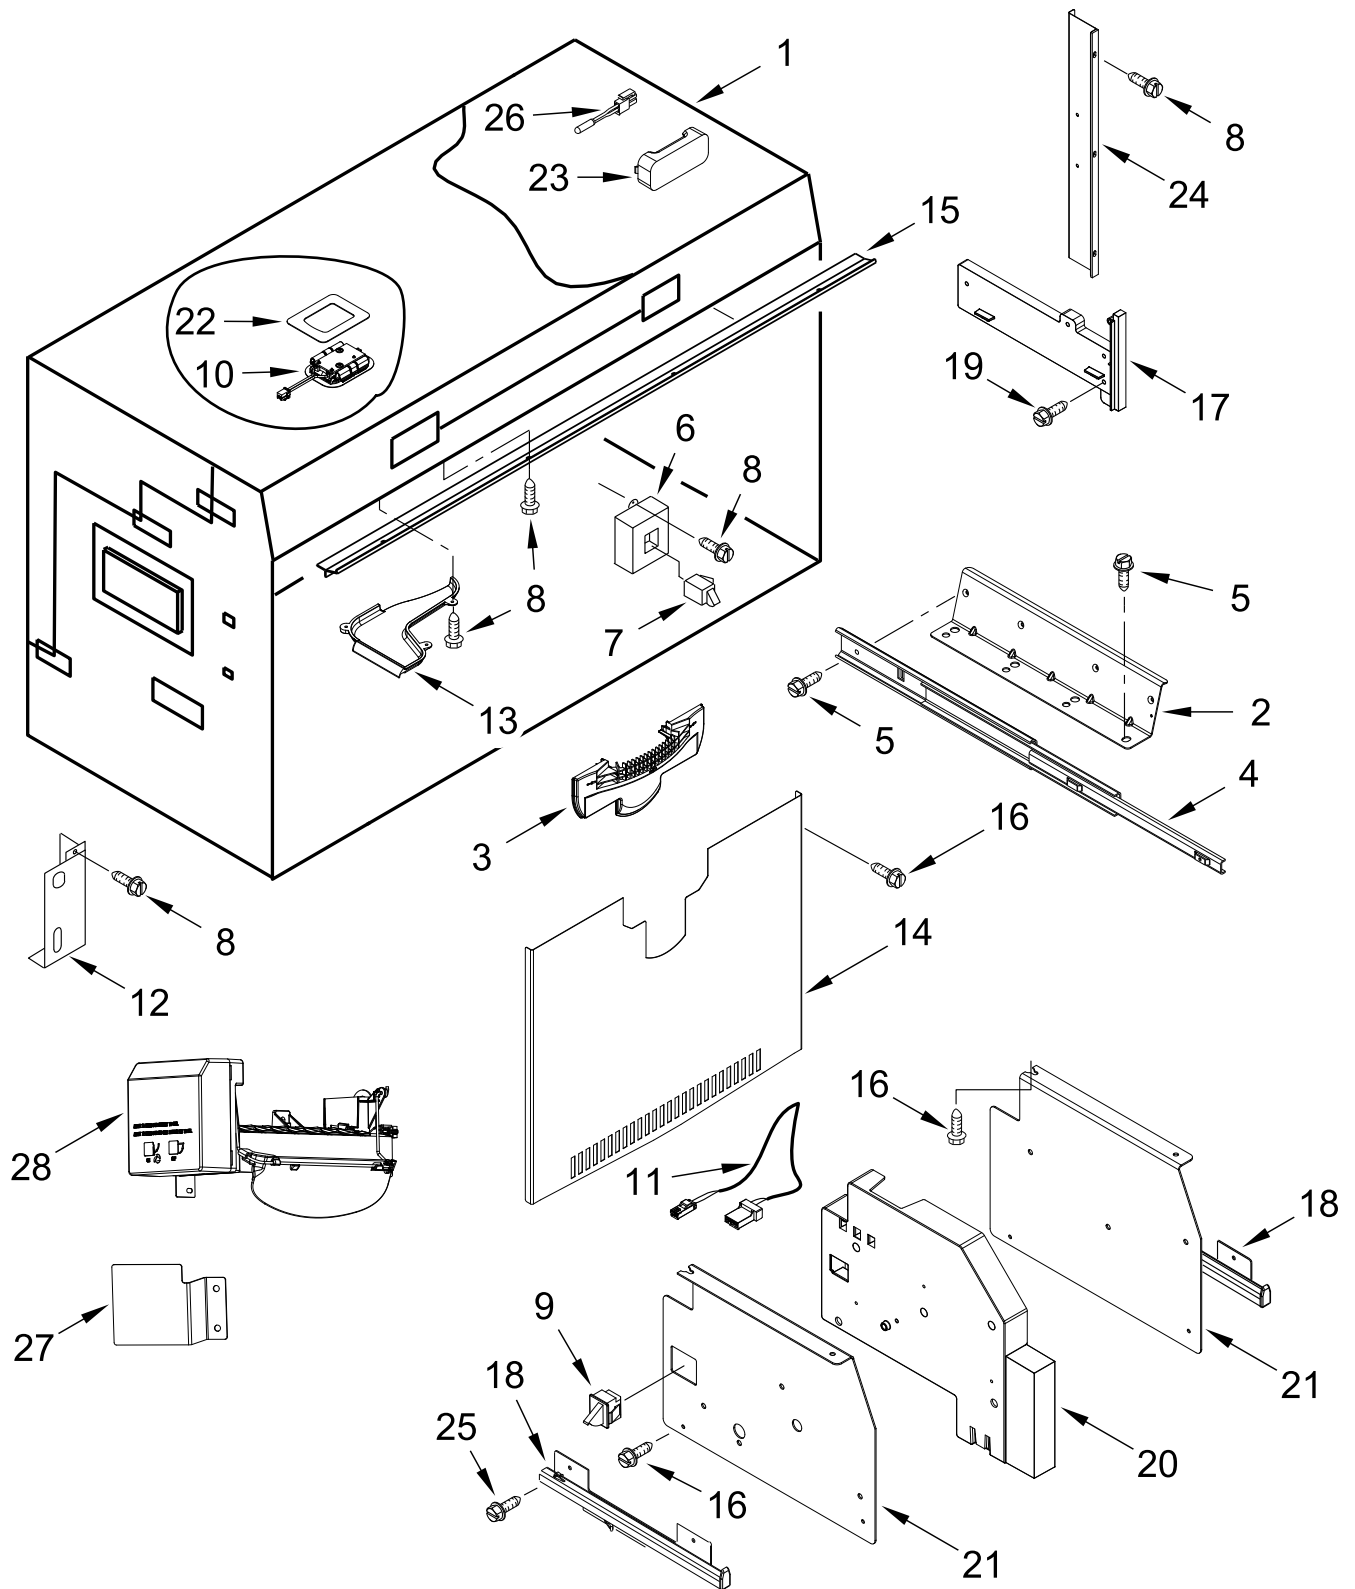

FREEZER LINER AND ICEMAKER PARTS

FREEZER LINER AND ICEMAKER PARTS

<u>Illus. No.</u>	<u>Part No.</u>	<u>Description</u>	<u>Illus. No.</u>	<u>Part No.</u>	<u>Description</u>	<u>Illus. No.</u>	<u>Part No.</u>	<u>Description</u>
1		Liner, Freezer (Not Servicable)	12	W11575966	Cover, Icemaker Wiring	20		Divider, Freezer
2		Support, Drawer Slide	13	W10578092	Duct, Air Flow (Icemaker)	21	W10600628	Grey
	W10744328	Grey						Support, Slide
3		Grille, Freezer Air	14	W11523752	Cover, Evaporator		W10600630	Left Hand
	W10541687	Grey					W10600626	Right Hand
4	W11415033	Slide, Freezer Basket	15	W10710401	Assembly, Air Deflector	22	W10672548	Shim, LED
5	W10061370	Screw	16	W10001160	Screw (Stainless)	23	W10609678	Cover, Thermistor
6		Cover, Light Switch	17		Spacer, Drawer	24	W10532983	Assembly, Evaporator Cover Rail
	W10606833	Grey			Left Hand	25	488163	Screw
7	W11520473	Switch, Light		W10664384	Grey	26	W10280386	Thermistor
8	486194	Screw			Right Hand	27	W11639152	Extension, Icemaker Wiring Cover
9	W10847850	Switch, Light		W10664382	Grey	28	W11322220	Assembly, Icemaker
10	W11229041	Assembly, LED Module	18		Slide, Freezer Bin			
					Left Hand			
					Right Hand			
11	W10568445	Assembly, Ice Bucket Switch Wire	19	488163	Screw