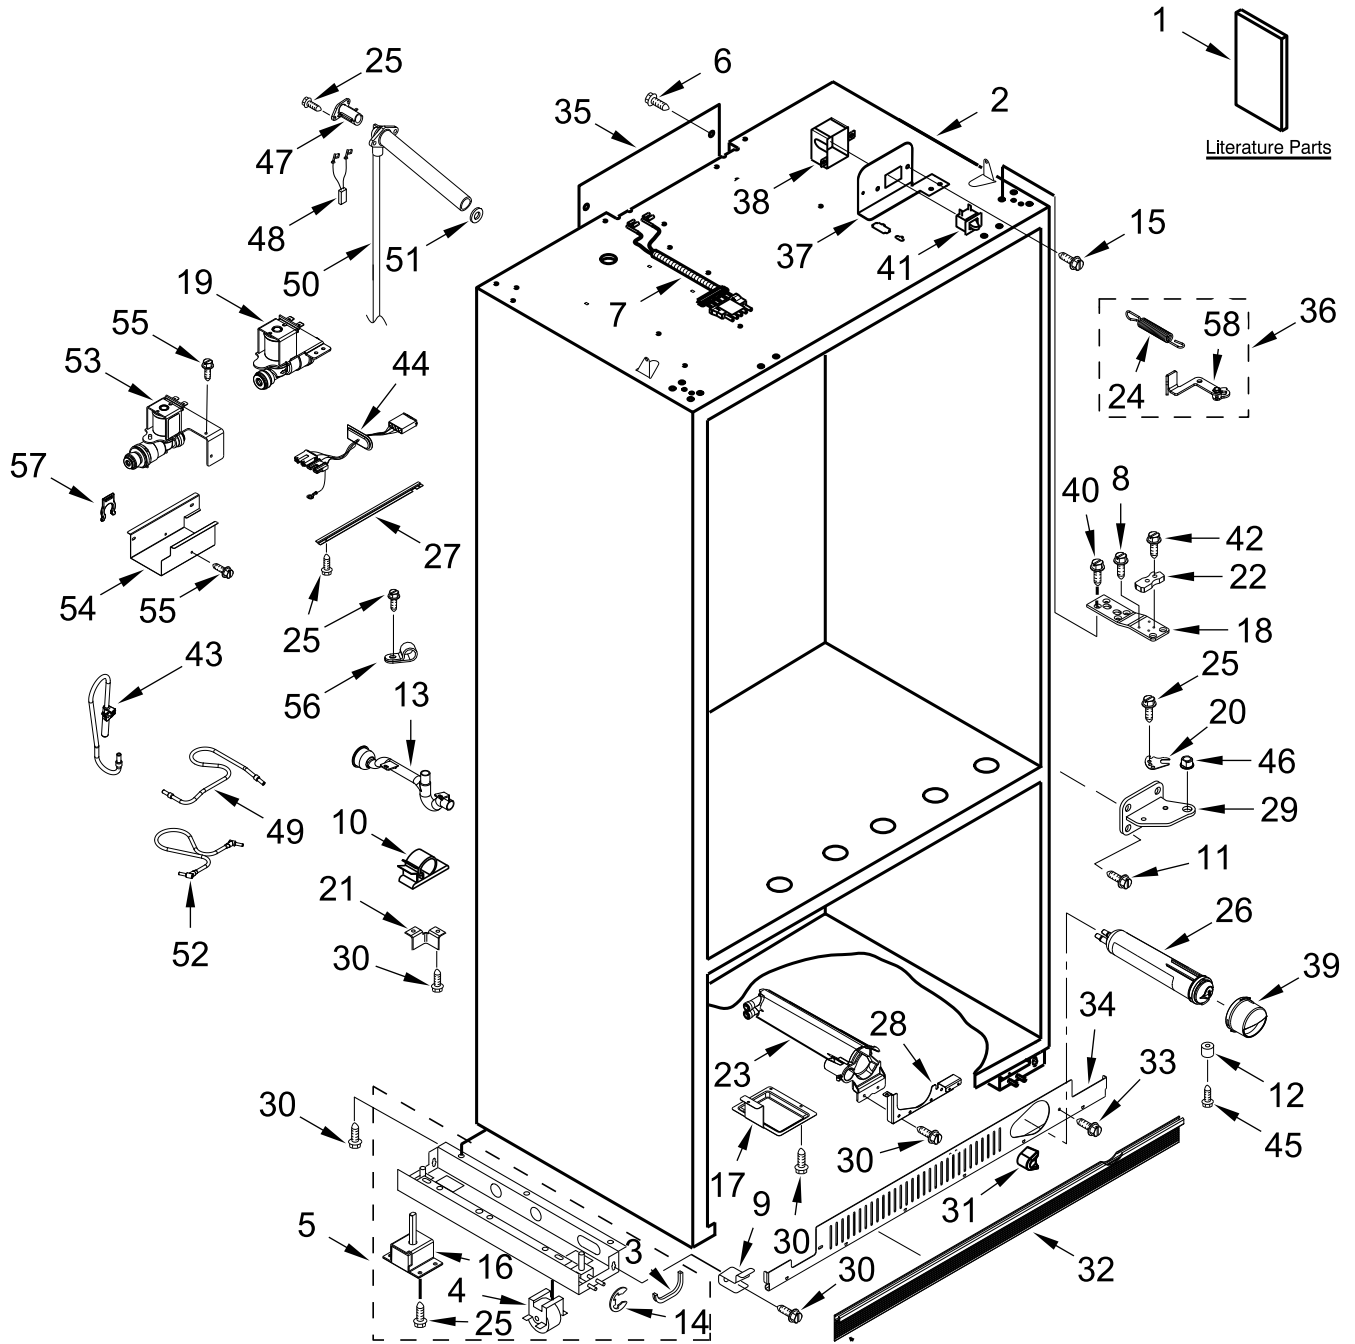

CABINET PARTS

CABINET PARTS

<u>Illus.</u> <u>No.</u>	<u>Part No.</u>	<u>Description</u>	<u>Illus.</u> <u>No.</u>	<u>Part No.</u>	<u>Description</u>	<u>Illus.</u> <u>No.</u>	<u>Part No.</u>	<u>Description</u>
1		Literature Parts	20	2004994	Lock, Bushing	42	W10761279	Screw
	W11511883	Use and Care Guide	21	2006617	Bracket, Base Support (Rear)	43	W10577944	Line, Water
	W11112850	Energy Guide				44	W11479397	Assembly, Water Valve Wire
	W11511887	Wiring Diagram	22	W10752868	Stop, Door	45	9741232	Screw
	W11511881	Installation Instructions	23	W10121140	Housing, Water Filter	46	2314023	Bushing, Hinge
	W11511885	Tech Sheet	24	2221242	Spring, Door Closure (Green)	47	2221240	Heater, Fill Tube
2		Cabinet (Not Serviced)	25	486194	Screw	48	W10482373	Assembly, Fill Tube Heater Wire
3	2307584	Grommet, Crossover Tube	26	W10121146	Filter, Water	49	W10619899	Tube, Filter Inlet
4	W10138054	Assembly, Roller	27	2320559	Support, Valve	50	2317847	Assembly, Water Inlet Tube
5		Assembly, Support Base	28	W10674648	Bracket, Filter	51	1106508	Gasket, Seal
	W10279275	Left Hand	29	W10337505	Hinge, Door (Center)	52	W10635851	Tube, Filter Outlet
	W10138423	Right Hand	30	W10001250	Screw	53	W10574769	Valve, Solenoid
6	1163283	Screw	31		Button, Water Filter	54	W10619291	Shield, Valve Electrical
7	W10745694	Assembly, Top Switch Jumper Wire	32	2260503B	Black Skirt, Grille	55	487871	Screw
8	8281164	Screw (Stainless)		W10188549	Black	56	M0108107	Clamp, Tube
9	2307640	Bracket, Grill Mounting	33	W10005050	Screw	57	W10782424	Locking Ring(5/16")
10	W10663352	Clip	34	W10189198	Grille, Bottom		W10782423	Locking Ring (1/4")
11	W10162602	Screw	35	2215612	Cover, Air Duct	58		Arm, Extension
12	2005433	Spacer	36		Assembly, Light Switch Cam		W11229516	Left Hand
13	W11291510	Assembly, Drain Tube		W10121046	Left Hand		W10728112	Right Hand
14	2006841	Ring, Retainer		2307857	Right Hand			
15	487415	Screw	37		Bracket, Switch			
16	2005032	Leveler, Adjustable		W11610480	Left Hand			
17	2318189	Tray, Filter Drip		W11610479	Right Hand			
18	2316759	Hinge, Door (Top)	38	W11533762	Cover, Switch			
19	W10578757	Valve, Isolation (No Flow Washer)	39		Cap, Water Filter			
				W10797527	Black			
			40	W11370632	Screw			
			41	W10847852	Switch, Rocker