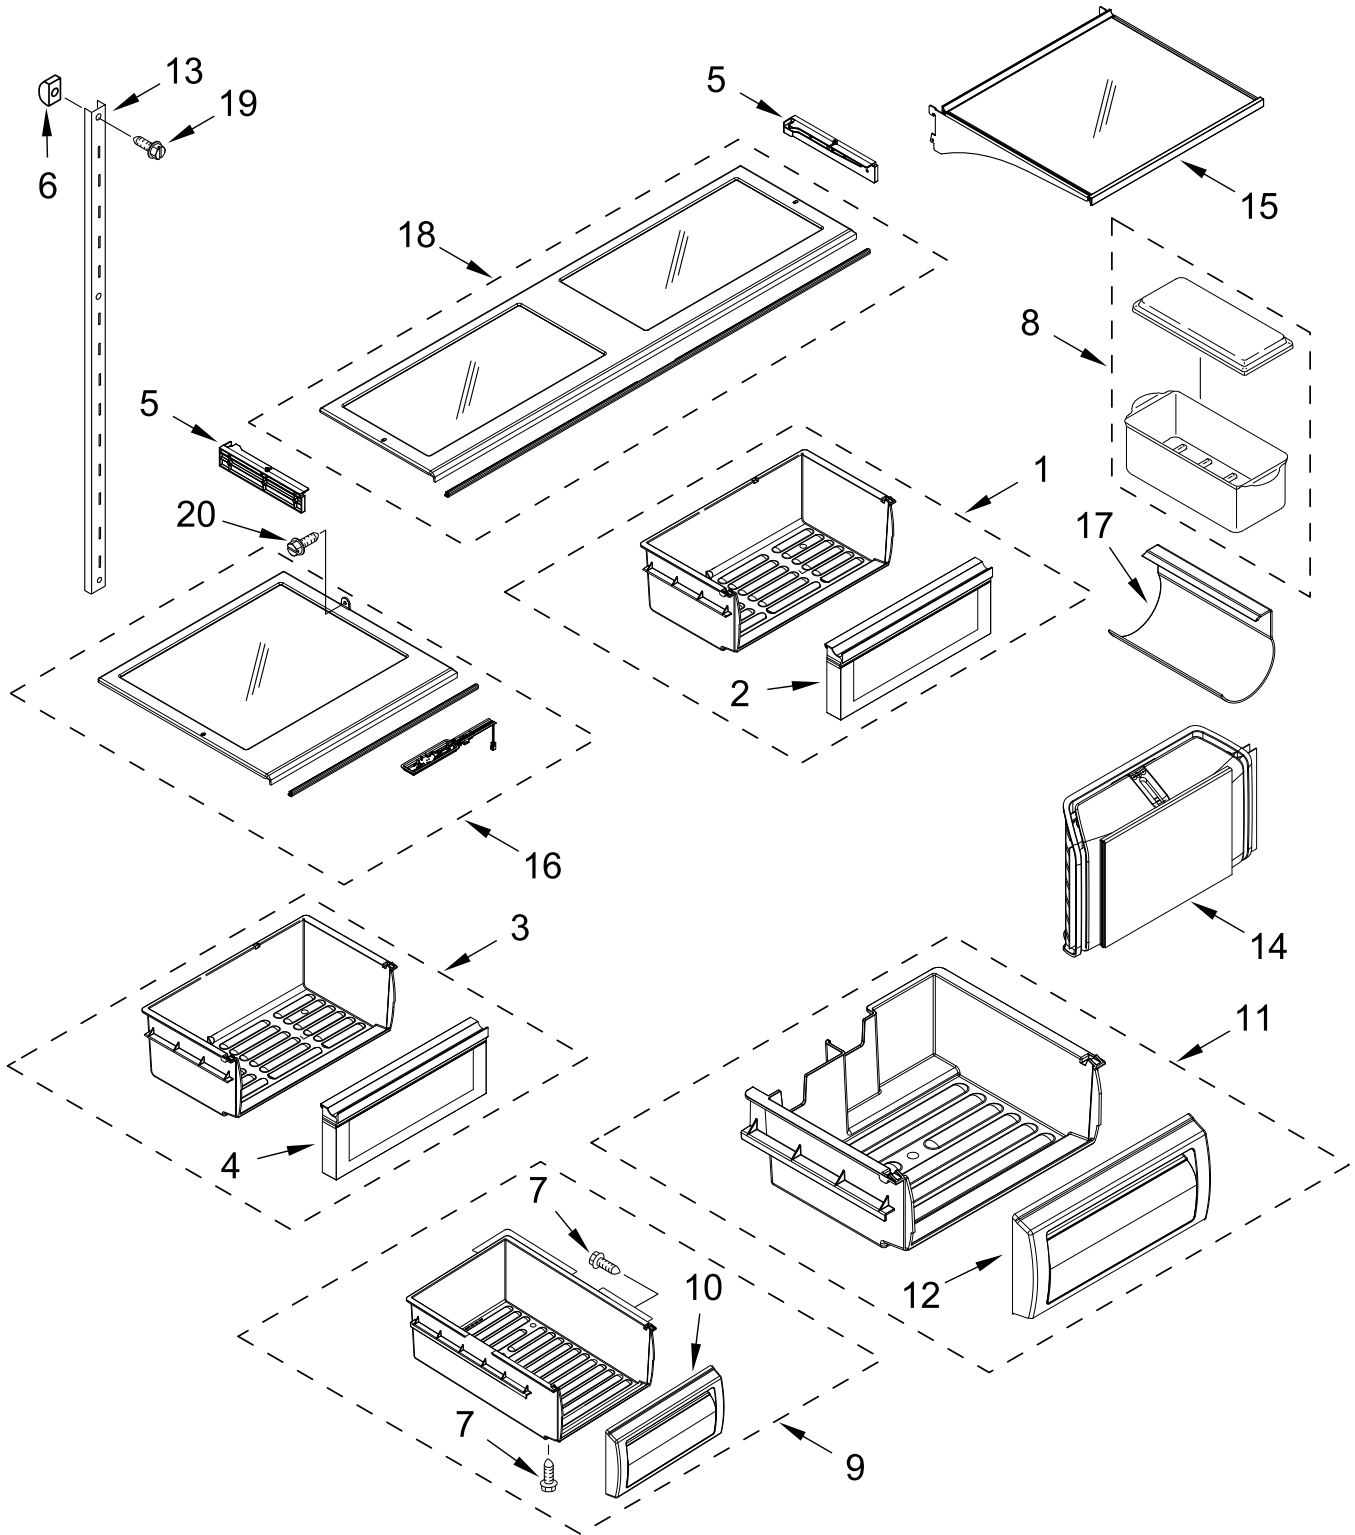

SHELF PARTS

SHELF PARTS

<u>Illus. No.</u>	<u>Part No.</u>	<u>Description</u>	<u>Illus. No.</u>	<u>Part No.</u>	<u>Description</u>	<u>Illus. No.</u>	<u>Part No.</u>	<u>Description</u>
1	W10529578	Assembly, Crisper Pan	10	W10600687	Assembly, Ice Pan Front	17	W10701859	Rack, Wine
2	W10529563	Assembly, Crisper Pan Front	11	W10600700	Assembly, Freezer Pan	18	W10578274	Cover, Crisper
3	W10529585	Assembly, Deli Pan	12	W10600696	Assembly, Freezer Pan Front	19	W10808291	Screw
4	W10529567	Assembly, Deli Pan Front	13		Ladder, Shelf Side	20		Screw
5		Support, Crisper Cover		W10633565	Grey Center		8533950	Meteorite
		Left Hand		W10633566	Grey			
	W10569854	Grey Right Hand	14	W10826105	Assembly, Produce Preserver			
	W10569853	Grey	15	W10568583	Assembly, Shelf			
6	520965	Support, Ladder	16		Cover, Deli Bin			
7	488886	Screw		W10570403	Left Hand			
8	2221071	Assembly, Egg Bin		W10570404	Right Hand			
9	W10600690	Assembly, Ice Pan