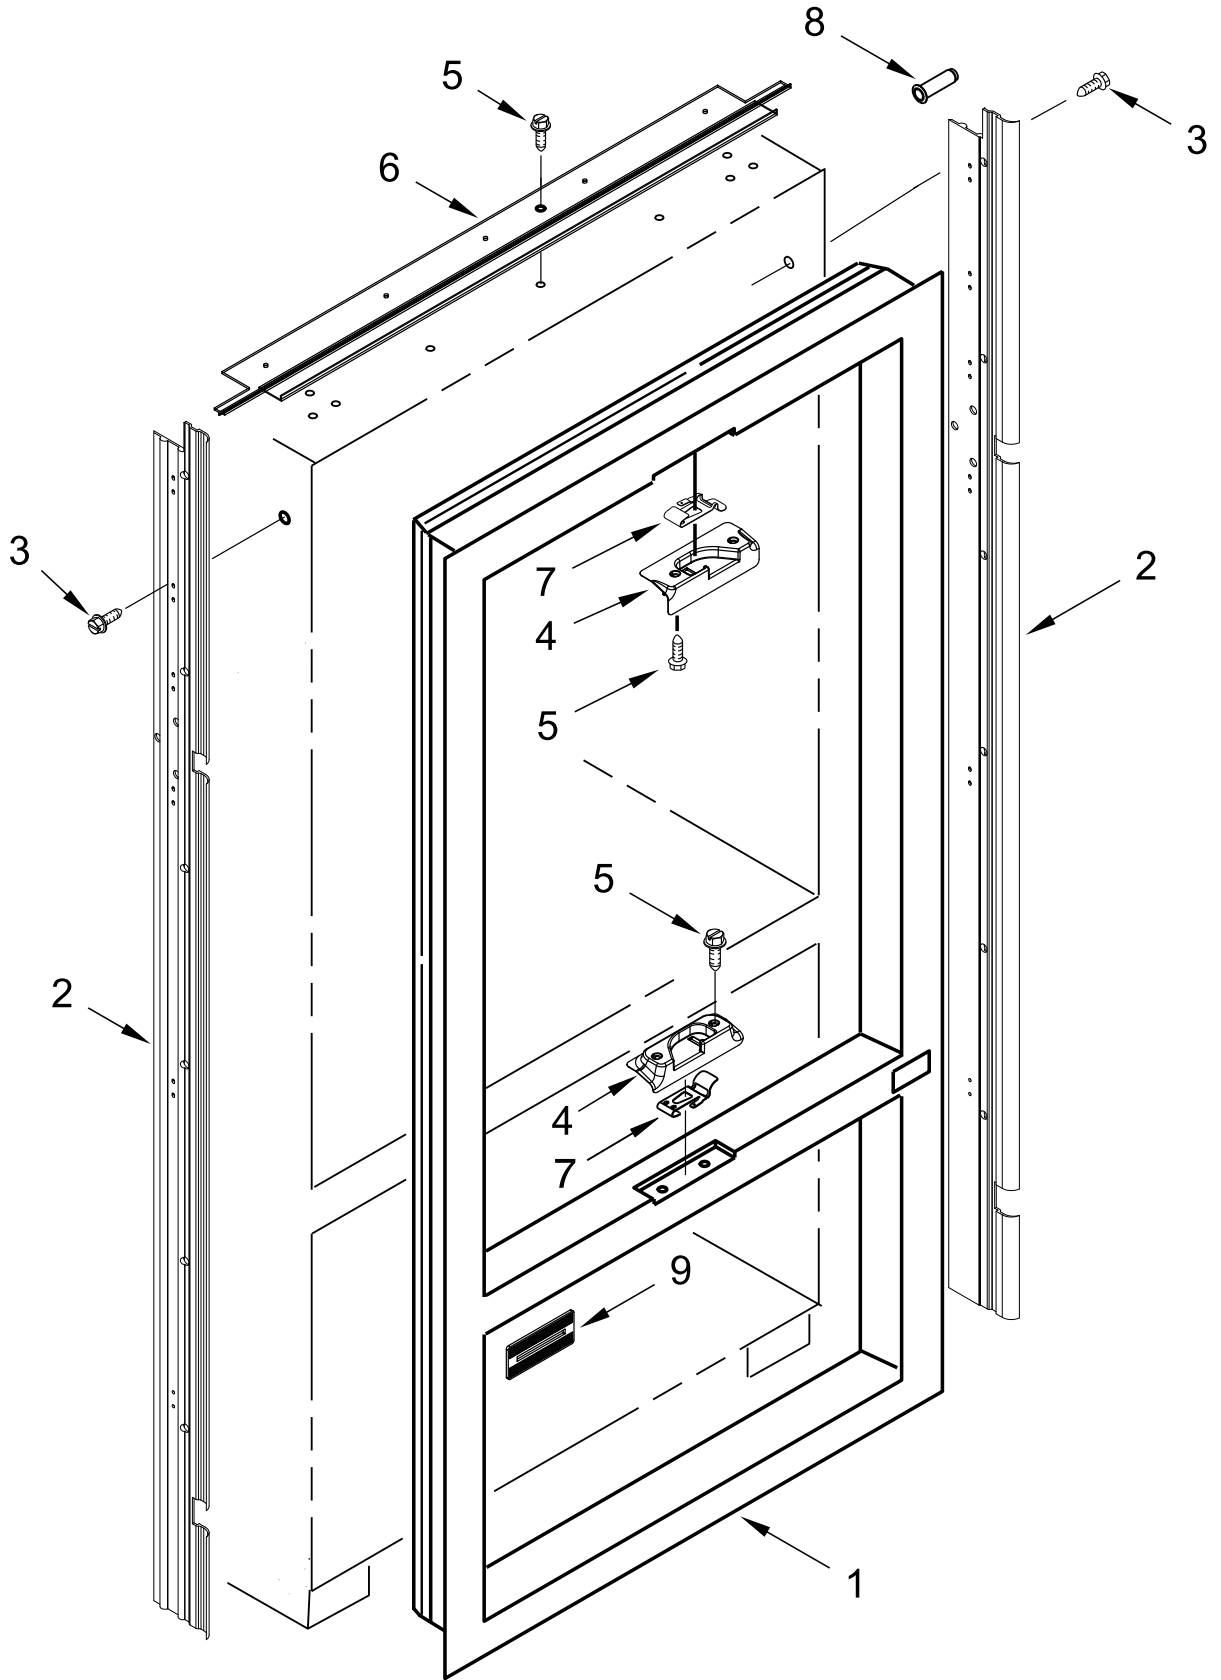

CABINET TRIM PARTS

CABINET TRIM PARTS

<u>Illus.</u> <u>No.</u>	<u>Part No.</u>	<u>Description</u>	<u>Illus.</u> <u>No.</u>	<u>Part No.</u>	<u>Description</u>	<u>Illus.</u> <u>No.</u>	<u>Part No.</u>	<u>Description</u>
1		Breaker, Trim (Not Serviced)	4		Block, Pivot	7		Contact, Mullion
				W10672300	Top		2309230	Top
2		Assembly, Trim (Includes Blind Threaded Insert)		W10672302	Bottom		2309231	Bottom
	W11085744	Left Side	5	486194	Screw	8	W10121451	Insert, Blind Threaded
	W11085745	Right Side	6		Trim, Cabinet (Top)	9	W10708610	Cover, Hinge
3	W10141645	Screw		2314017	Aluminum			