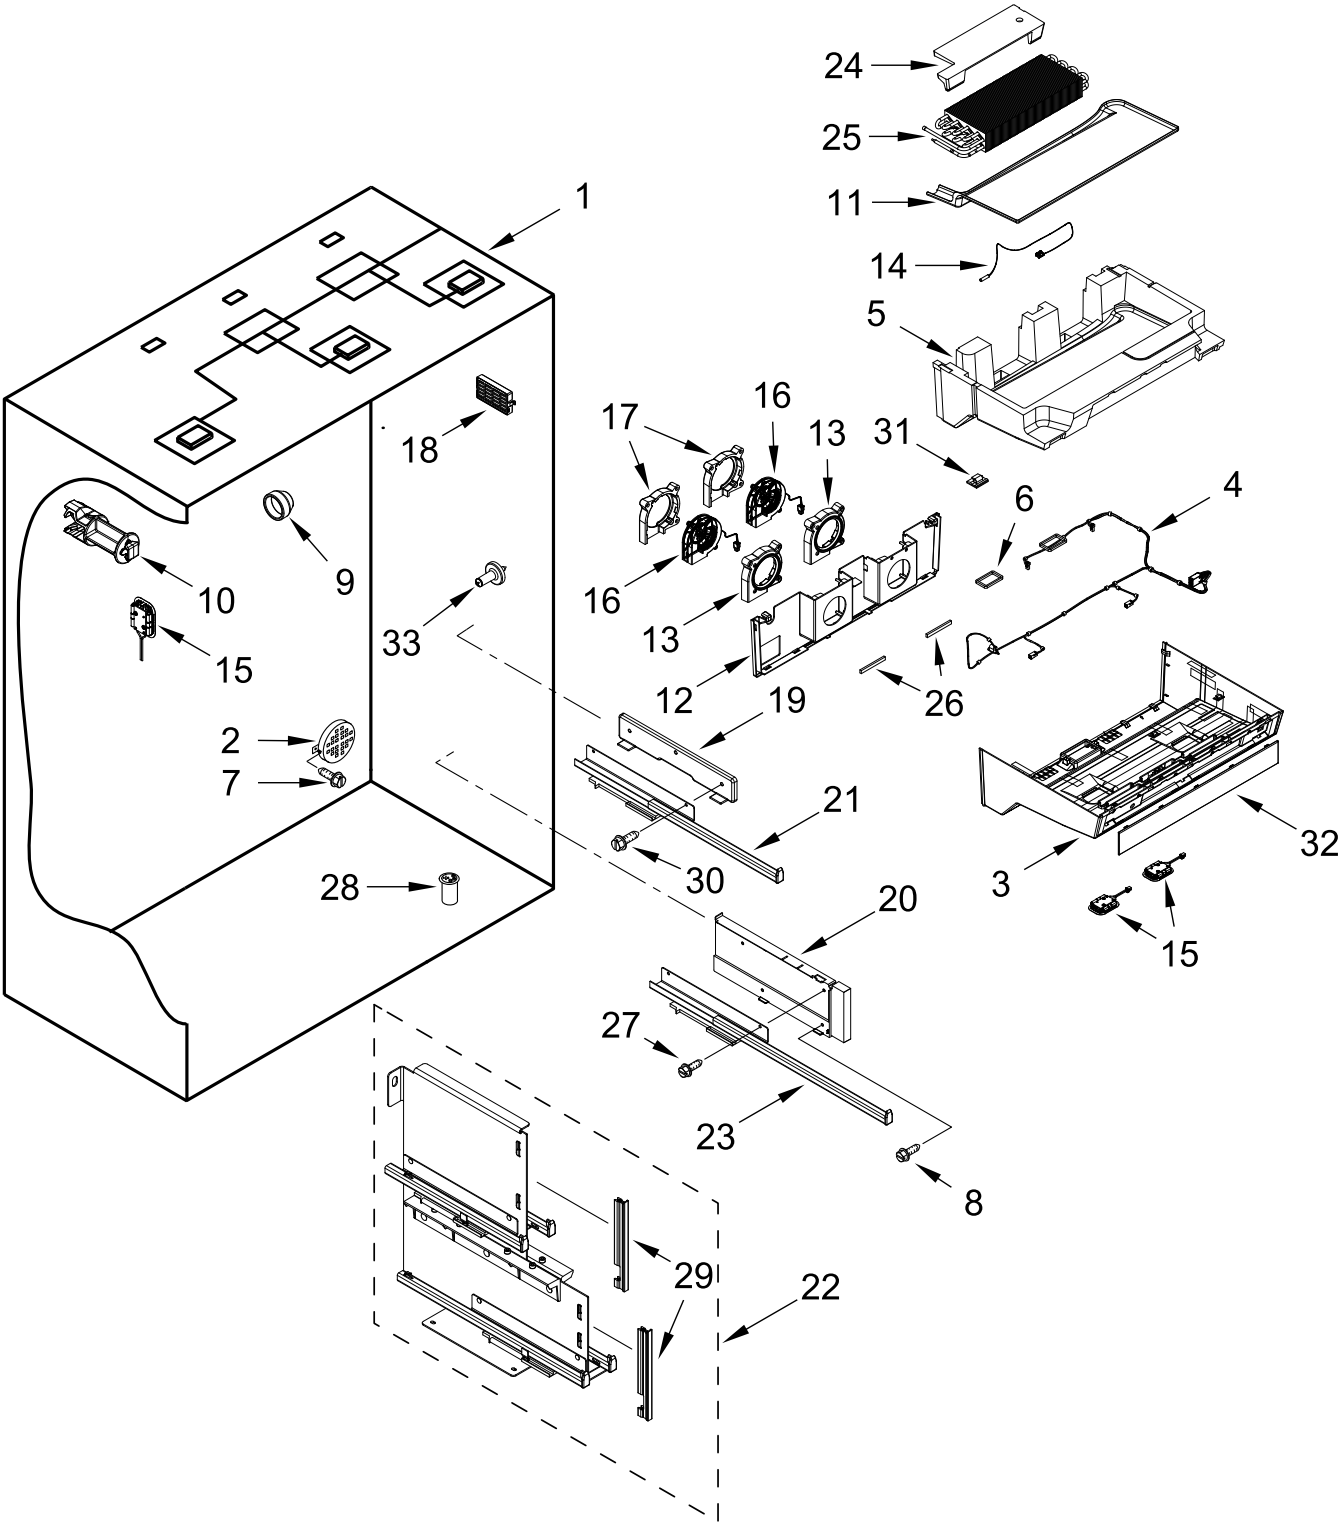

REFRIGERATOR LINER PARTS

REFRIGERATOR LINER PARTS

<u>Illus. No.</u>	<u>Part No.</u>	<u>Description</u>	<u>Illus. No.</u>	<u>Part No.</u>	<u>Description</u>	<u>Illus. No.</u>	<u>Part No.</u>	<u>Description</u>
1		Liner, Refrigerator (Not Servicable)	13	W10538315	Housing, Fan (Front)	25	W11267081	Assembly, Evaporator
2	W10600588	Cover, Air Return	14	W10667607	Thermistor	26	W10740077	Gasket, Evaporator Housing (Rear)
3	W10555476	Cover, Evaporator	15	W11229041	Assembly, LED Module	27	8533929	Screw
4	W10565852	Assembly, Evaporator Wire (Includes Evaporator Thermistor)	16	W10704104	Fan, Icebox	28	2171931	Body, Valve Tube
5	W10555478	Insulation, Evaporator (Lower)	17	W10538317	Housing, Fan (Rear)	29		Trim, Center Support
6	W10638137	Gasket, Evaporator Outlet	18	W10315189	Filter, Air			Deli
7	487539	Screw (Stainless)	19	W10569850	Spacer, Crisper	W10628280		Grey
8	W10215666	Screw	20		Spacer, Deli			Crisper
9	W10699426	Support, Evaporator Assembly		W10569847	Left Hand	W10604673		Grey
10	W10555493	Clip, Evaporator Mounting		W10569844	Right Hand	30	8533928	Screw
11	W10555480	Shield, Evaporator Heat	21		Slide, Crisper Pan	31	W10741189	Clip, Wiring
12	W10555484	Cover, Evaporator (Rear)		W10569887	Left Hand	32	W10776331	Assembly, User Interface
				W10569886	Right Hand	33	W10789219	Assembly, Shelf Stud (Includes Screw)
			22	W10585157	Assembly, Center Support			
			23		Slide, Deli Pan			
				W10569892	Left Hand			
				W10569891	Right Hand			
			24	W10555472	Insulation, Evaporator (Upper)