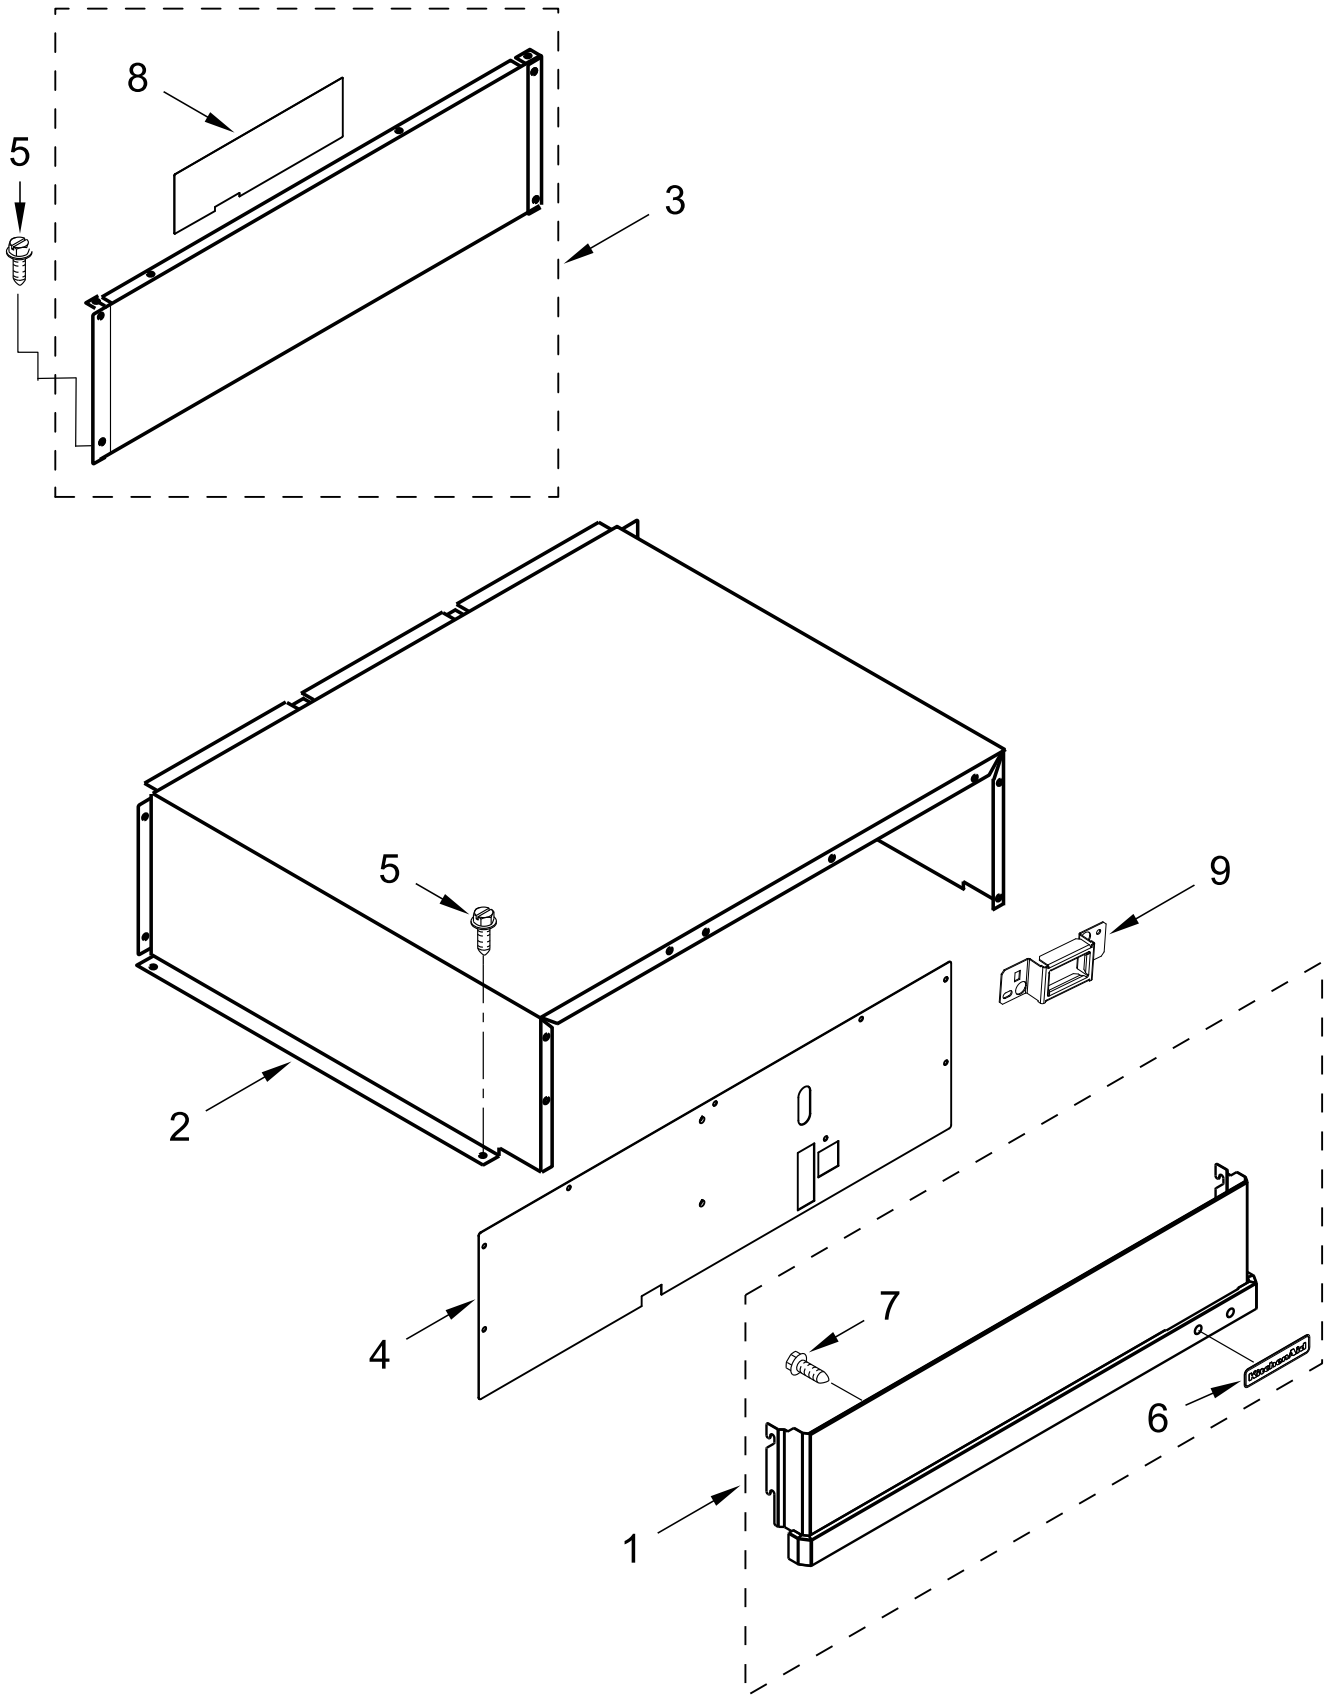

FREEZER DOOR AND BASKET PARTS

<u>Illus.</u> <u>No.</u>	<u>Part No.</u>	<u>Description</u>	<u>Illus.</u> <u>No.</u>	<u>Part No.</u>	<u>Description</u>	<u>Illus.</u> <u>No.</u>	<u>Part No.</u>	<u>Description</u>
1	W10570168	Door, Freezer (Includes Item 9)	8	W10600721	Spacer, Door Edge (Top and Bottom)	13	8281252	Screw (Black)
2	W10600711	Divider, Basket	9		Gasket, Door		8281250	Screw (Stainless)
3		Mat, Basket		W10600725	Grey	14	W10770921	Assembly, Freezer Basket
	W10665413	Grey	10	308544	Screw	15	W10771111	Nut
4	W10761334	Screw	11		Handle, Door	16	W10127710	Plate, Handle Door
5	W10135792	Screw		W10541591	Stainless	17	W10001190	Washer
6	W10109030	Screw	12		Skin, Door	18		Filler (Not Serviced-Included With Skin)
7	W10600723	Spacer, Door Edge (Side)		W10752573	Black Stainless			
				W10541580	Stainless			

TOP GRILLE AND UNIT COVER PARTS