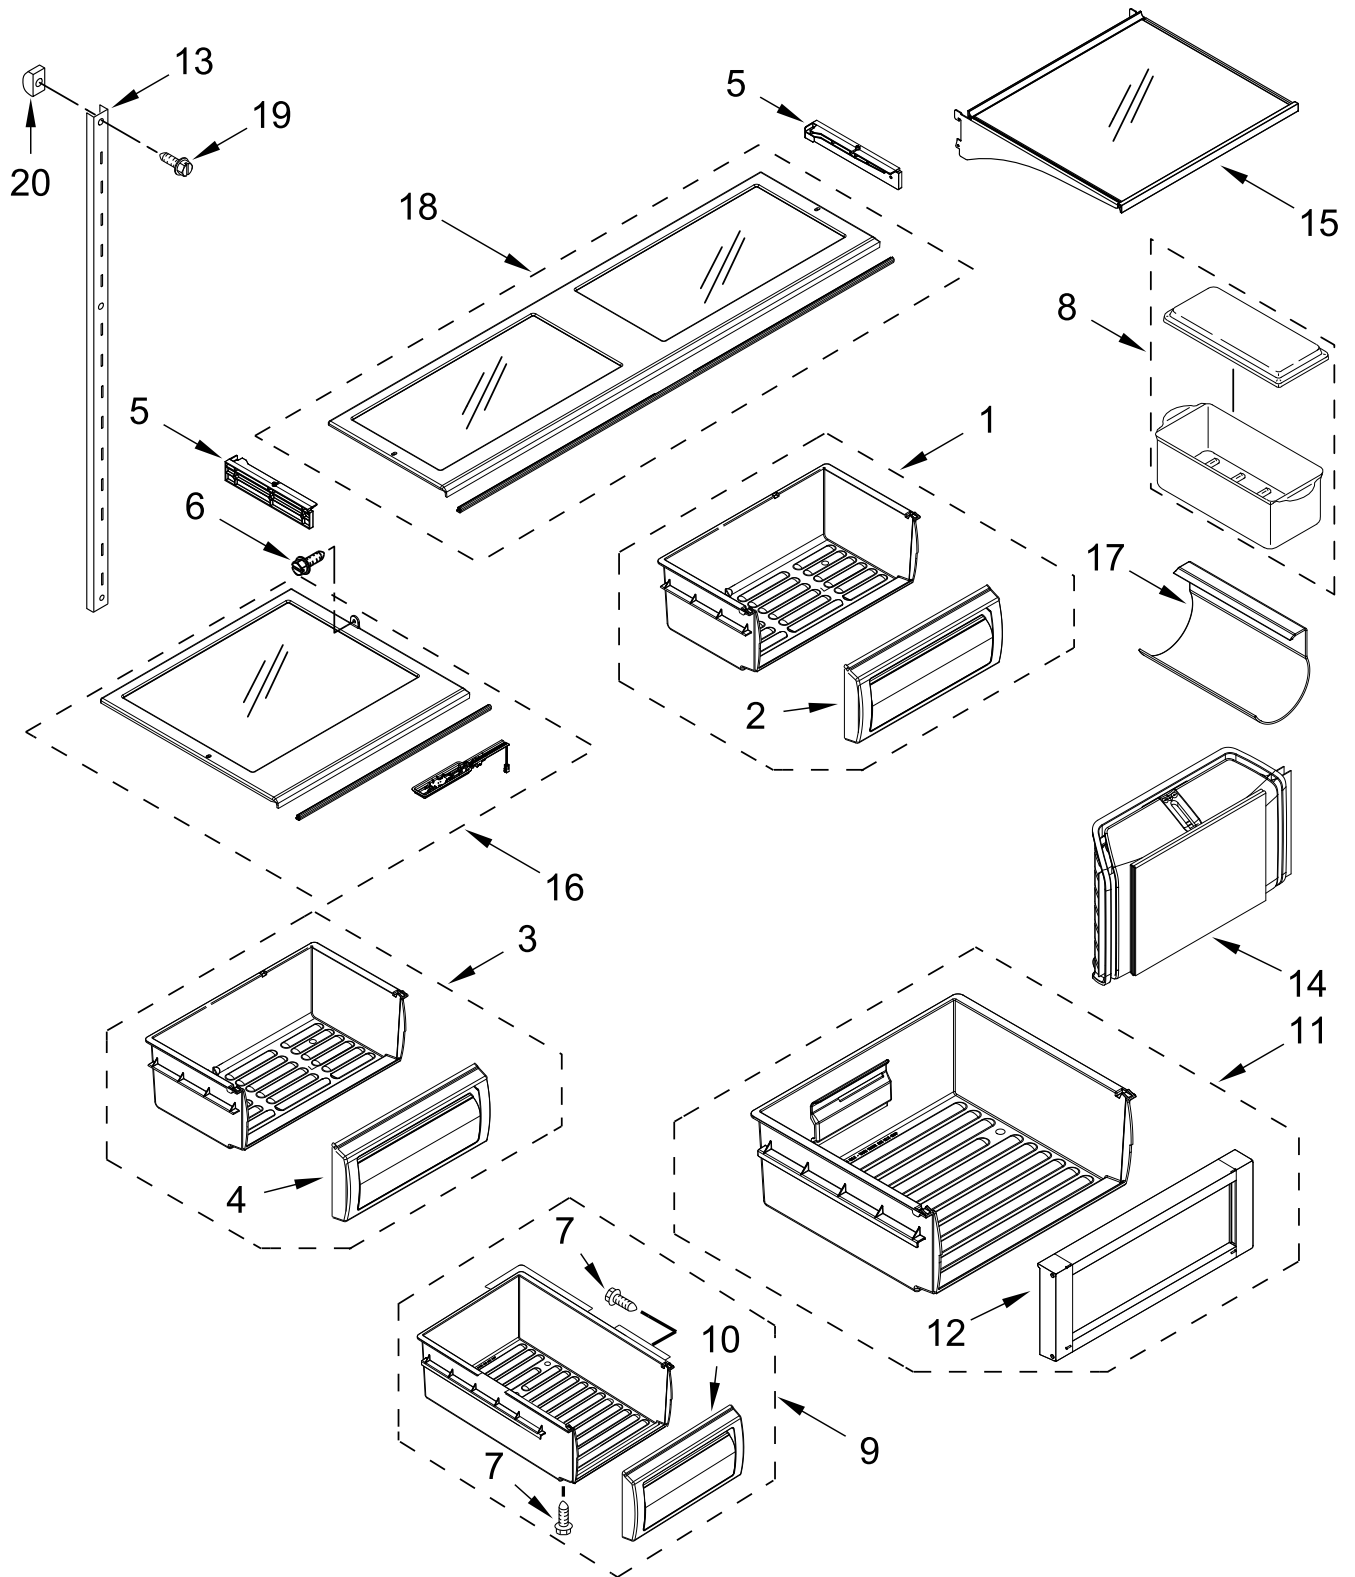

SHELF PARTS

SHELF PARTS

<u>Illus. No.</u>	<u>Part No.</u>	<u>Description</u>	<u>Illus. No.</u>	<u>Part No.</u>	<u>Description</u>	<u>Illus. No.</u>	<u>Part No.</u>	<u>Description</u>
1	W10529577	Assembly, Crisper Pan	8	2221071	Assembly, Egg Bin	15	W10568582	Assembly, Shelf
2	W10529562	Assembly, Crisper Pan Front	9	W10600690	Assembly, Ice Pan	16	W10578291	Cover, Deli Bin
3	W10529581	Assembly, Deli Pan	10	W10600687	Assembly, Ice Pan Front	17	W10701859	Rack, Wine
4	W10529566	Assembly, Deli Pan Front	11	W10609697	Assembly, Freezer Pan	18	W10578296	Cover, Crisper
5		Support, Crisper Cover	12	W10609699	Assembly, Freezer Pan Front	19	W10808291	Screw
		Left Hand	13		Ladder, Shelf Side	20	520965	Support, Ladder
	W10569854	Grey		W10569878	Grey			
		Right Hand			Center			
	W10569853	Grey		W10633564	Grey			
6	488568	Screw (Stainless)	14	W10826105	Assembly, Produce Preserver			
7	488886	Screw