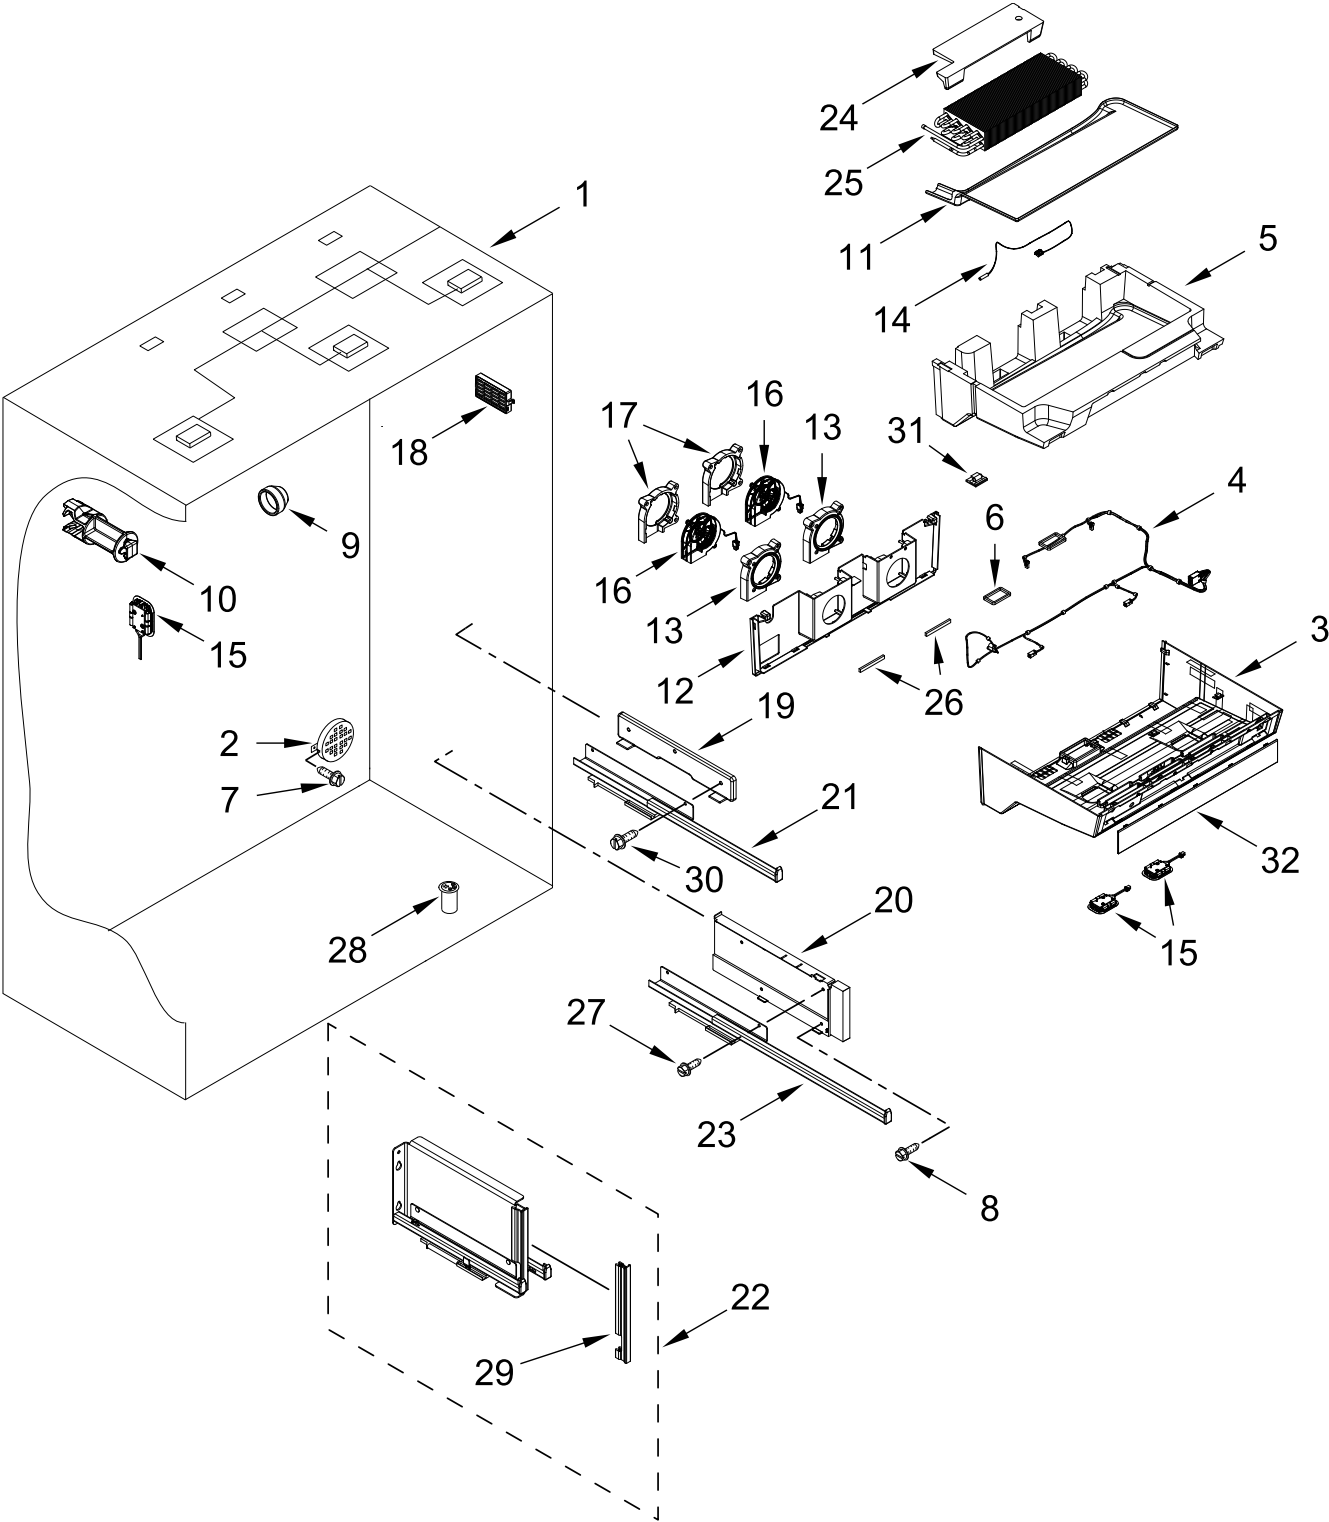

REFRIGERATOR LINER PARTS

REFRIGERATOR LINER PARTS

<u>Illus.</u> <u>No.</u>	<u>Part No.</u>	<u>Description</u>	<u>Illus.</u> <u>No.</u>	<u>Part No.</u>	<u>Description</u>	<u>Illus.</u> <u>No.</u>	<u>Part No.</u>	<u>Description</u>
1		Liner, Refrigerator (Not Servicable)	12	W10555484	Cover, Evaporator (Rear)	23		Slide, Deli Pan
2	W10600588	Cover, Air Return	13	W10538315	Housing, Fan (Front)		W10569890	Left Hand
3	W10555476	Cover, Evaporator	14	W10667607	Thermistor		W10615641	Right Hand
4	W10565852	Assembly, Evaporator Wire (Includes Evaporator Thermistor)	15	W11229041	Assembly, LED Module	24	W10555472	Insulation, Evaporator (Upper)
5	W10555478	Insulation, Evaporator (Lower)	16	W10704104	Fan, Icebox	25	W11267081	Assembly, Evaporator
6	W10638137	Gasket, Evaporator Outlet	17	W10538317	Housing, Fan (Rear)	26	W10740077	Gasket, Evaporator Housing (Rear)
7	487539	Screw (Stainless)	18	W10315189	Filter, Air	27	8533929	Screw
8	W10215666	Screw	19	W10569850	Spacer, Crisper	28	2171931	Body, Valve Tube
9	W10699426	Support, Evaporator Assembly	20		Spacer, Deli	29	W10703833	Bracket, Crisper
10	W10555493	Clip, Evaporator Mounting		W10569847	Left Hand	30	8533928	Screw
11	W10555480	Shield, Evaporator Heat		W10569844	Right Hand	31	W10741189	Clip, Wiring
			21		Slide, Crisper Pan	32	W10776331	Assembly, User Interface
				W10569887	Left Hand			
				W10569886	Right Hand			
			22	W10582976	Assembly, Center Support