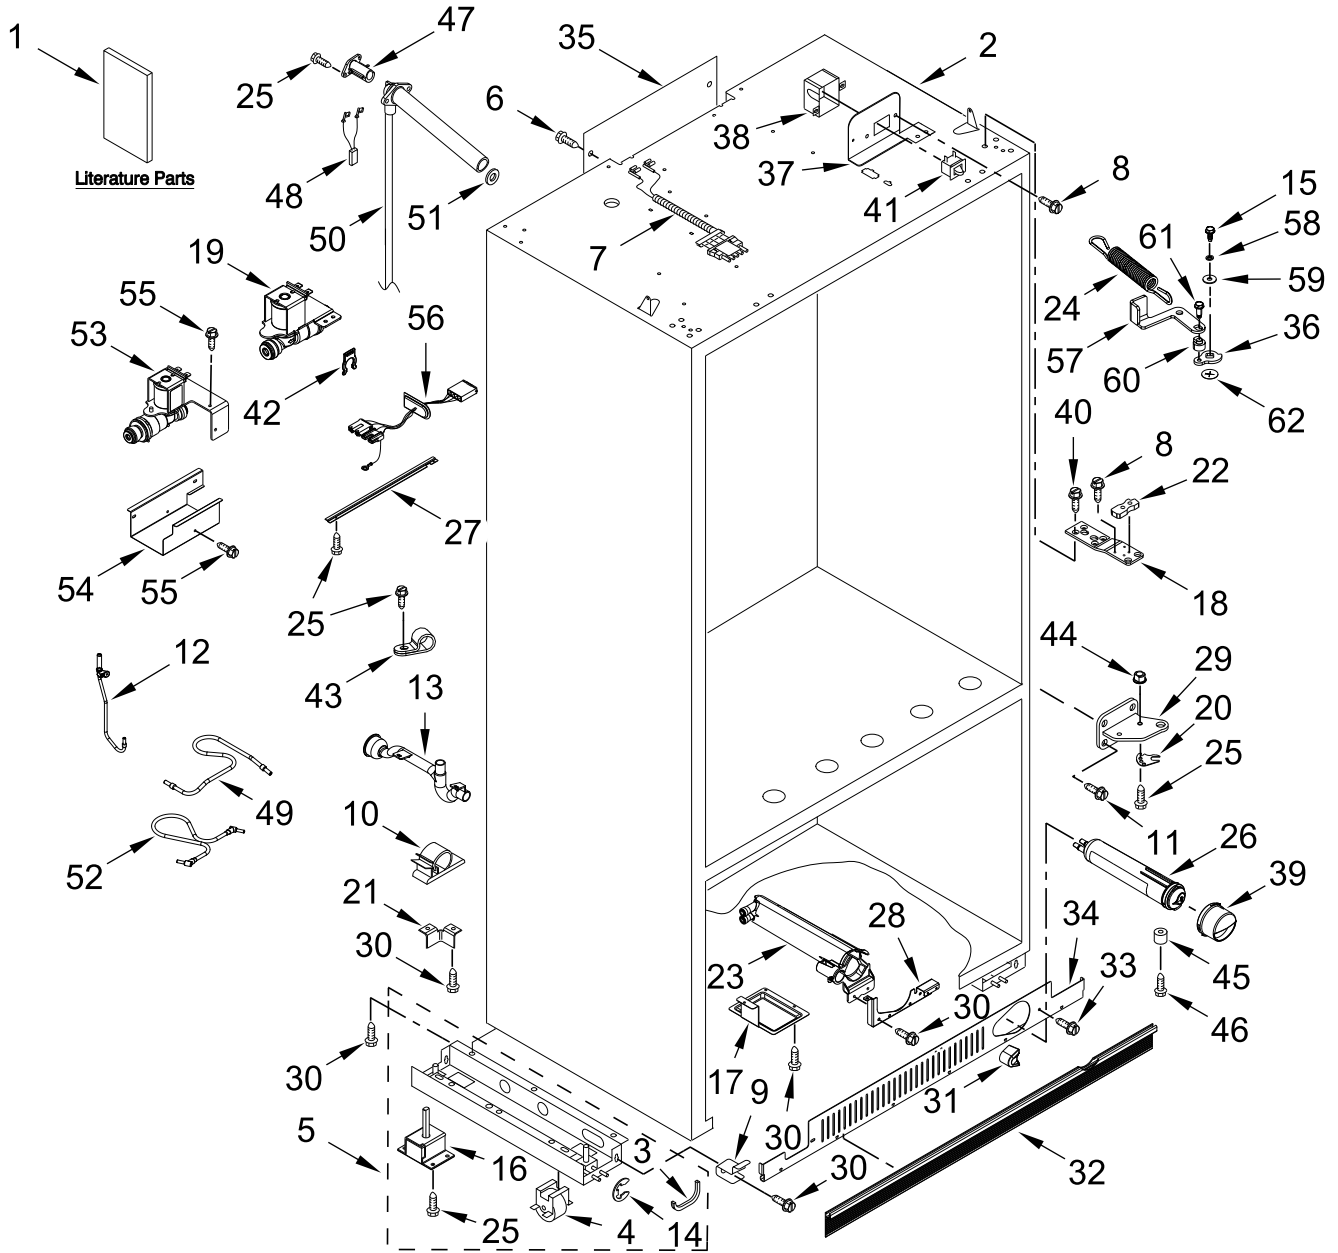

CABINET PARTS

CABINET PARTS

<u>Illus.</u> <u>No.</u>	<u>Part No.</u>	<u>Description</u>	<u>Illus.</u> <u>No.</u>	<u>Part No.</u>	<u>Description</u>	<u>Illus.</u> <u>No.</u>	<u>Part No.</u>	<u>Description</u>
1		Literature Parts	19	W10578757	Valve, Isolation (No Flow Washer)	41	W10847852	Switch, Rocker
	W11511883	Use and Care Guide				42	W10782423	Locking Ring (1/4")
	W11644483	Energy Guide	20	2004994	Lock, Bushing		W10782424	Locking Ring(5/16")
	W11511887	Wiring Diagram	21	2006617	Bracket, Base Support (Rear)	43	M0108107	Clamp, Tube
	W11511881	Installation Instructions	22	W10752868	Stop, Door	44	2314023	Bushing, Hinge
	W11511885	Tech Sheet	23	W10121140	Housing, Water Filter	45	2005433	Spacer
2		Cabinet (Not Serviced)	24	2221242	Spring, Door Closure (Green)	46	9741232	Screw
3	2307584	Grommet, Crossover Tube	25	486194	Screw	47	2221240	Heater, Fill Tube
4	W10138054	Roller Assembly	26	W10121146	Filter, Water	48	W10482373	Assembly, Fill Tube Heater Wire
5		Assembly, Support Base	27	2320559	Support, Valve	49	W10619899	Tube, Filter Inlet
	W10279275	Left Hand	28	W11695780	Bracket, Filter	50	2317847	Assembly, Water Inlet Tube
	W10138423	Right Hand	29	W10337505	Hinge, Door (Center)	51	1106508	Gasket, Seal
6	1163283	Screw	30	8533928	Screw	52	W10635851	Tube, Filter Outlet
7	W10745694	Assembly, Top Switch Jumper Wire	31		Button, Water Filter	53	W10574769	Valve, Solenoid
				2260503B	Black Skirt, Grille	54	W10619291	Shield, Valve Electrical
8	8281164	Screw (Stainless)	32	W10188547	Black	55	487871	Screw
9	2307640	Bracket, Grill Mounting	33	W10005050	Screw	56	W11479397	Assembly, Water Valve Wire
10	W10663352	Clip	34	W11695785	Grille, Bottom	57		Arm, Door Closer Extension
11	W10162602	Screw	35	2215612	Cover, Air Duct		W10709785	Left Hand
12	W10577944	Line, Water	36	2320509	Stop, Door		W10728112	Right Hand
13	W11291510	Assembly, Drain Tube	37		Bracket, Switch		3392186	Washer
				W11610480	Left Hand	58	8533914	Washer, Lock
14	2006841	Ring, Retainer		W11610479	Right Hand	59	2316859	Bushing, Extension Arm
15	W10761279	Screw	38	W11695310	Cover, Switch	60		
16	2005032	Leveler, Adjustable	39		Cap, Water Filter	61	W10485630	Screw
17	2318189	Tray, Filter Drip		W10797527	Black	62	W11103275	Cover, Hinge Pin
18	2316759	Hinge, Door (Top)	40	W11370632	Screw