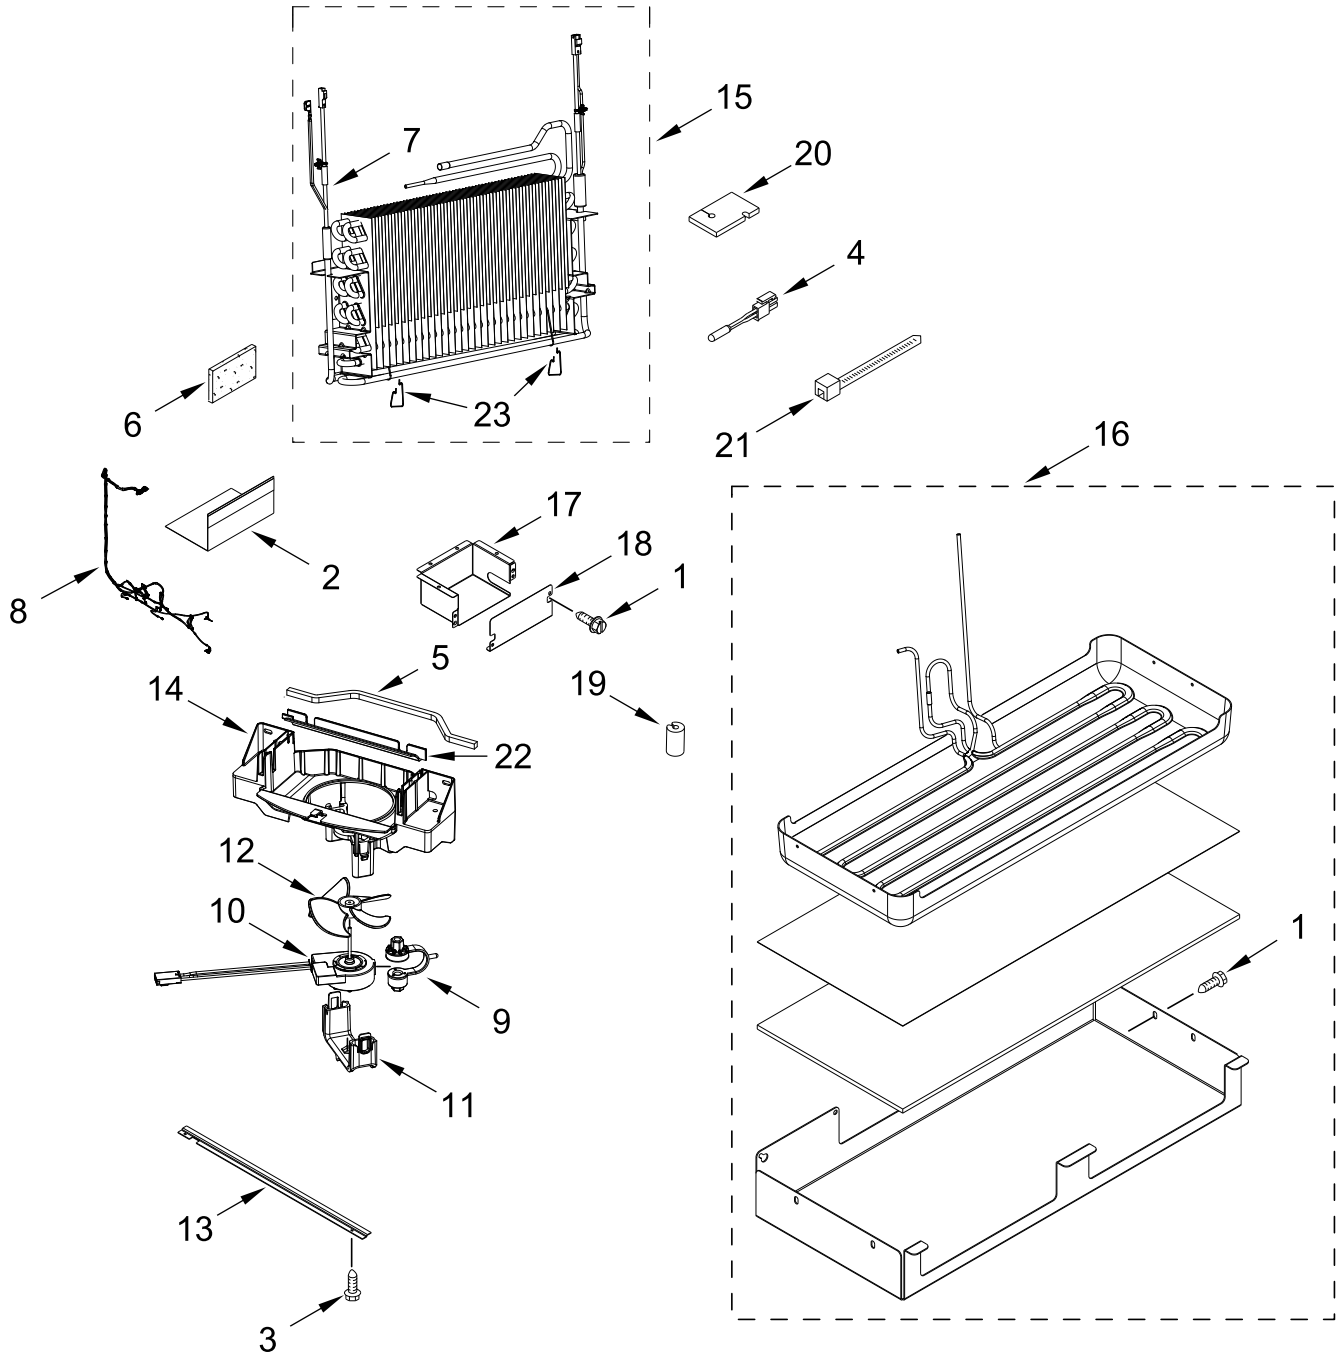

LOWER UNIT AND TUBE PARTS

LOWER UNIT AND TUBE PARTS

<u>Illus. No.</u>	<u>Part No.</u>	<u>Description</u>	<u>Illus. No.</u>	<u>Part No.</u>	<u>Description</u>	<u>Illus. No.</u>	<u>Part No.</u>	<u>Description</u>
1	304392	Screw	10	W10556724	Motor, Fan	20	W11550598	Block, Evaporator Side
2	W10321050	Shelf, Wiring Cover	11	12956601	Clip, Fan Motor	21	2263990	Tie, Wire
3	486194	Screw	12	2200509	Blade, Fan	22	W10567169	Diverter, Air Shroud
4	W11602767	Thermistor, Evaporator (Includes Clip)	13	2320554	Support, Drain Pan	23	W11538317	Clip, Defrost Heater
5	W10762685	Gasket, Foam	14	W10803566	Shroud, Evaporator Fan			
6	2169104	Insulation, Sound Deadening	15	W11516439	Assembly, Evaporator and Heater			
7	W11311043	Heater, Defrost	16	W10735008	Assembly, Drain Pan			
8		Assembly, Freezer Wire (Not Serviced)	17	W11695782	Cover, Wire Box			
9	12951101	Grommet, Fan Motor	18	W11695781	Cover, Wiring Bottom			
			19	2319835	Grommet, Condenser