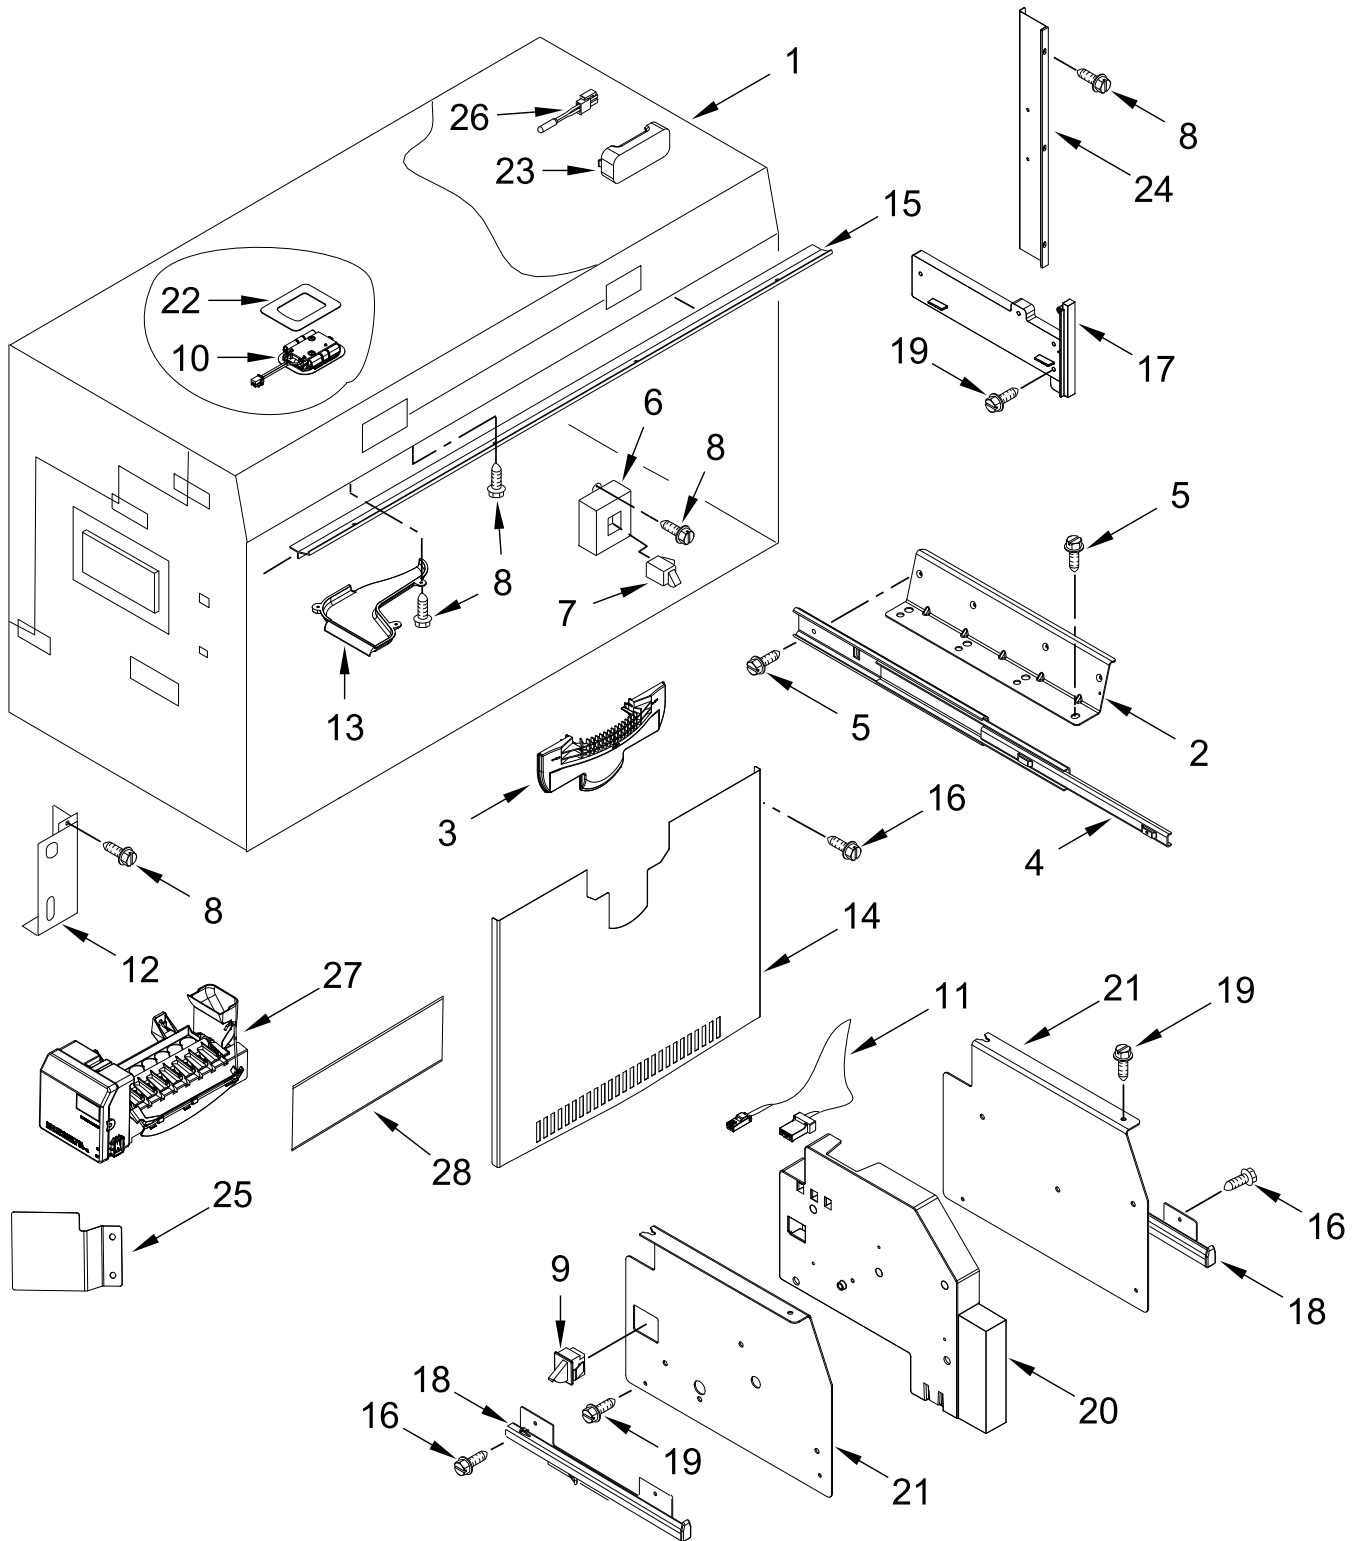

FREEZER LINER AND ICEMAKER PARTS

FREEZER LINER AND ICEMAKER PARTS

<u>Illus. No.</u>	<u>Part No.</u>	<u>Description</u>	<u>Illus. No.</u>	<u>Part No.</u>	<u>Description</u>	<u>Illus. No.</u>	<u>Part No.</u>	<u>Description</u>
1		Liner, Freezer (Not Servicable)	13	W10552980	Duct, Air Flow	22	W10672548	Shim, LED
			14	W11523756	Cover, Evaporator	23	W10609678	Cover, Thermistor
2		Support, Drawer Slide	15	W10710400	Assembly, Air Deflector	24	W10538780	Assembly, Evaporator Cover Rail
	W10744328	Grey	16	W10001160	Screw (Stainless)	25	W11639152	Extension, Icemaker Wiring Cover
3		Grille, Freezer Air	17		Spacer, Drawer Left Hand	26	W10280386	Thermistor
	W10541687	Grey		W10664384	Grey	27	W11548776	Icemaker Assembly, Complete
4	W11415033	Slide, Freezer Basket			Right Hand	28	W11556942	Gasket, Evaporator Bypass
5	W10061370	Screw	18	W10664382	Grey			
6		Cover, Light Switch			Slide, Freezer Bin			
	W10606833	Grey		2306117	Left Hand			
7	W11520473	Switch, Light		2306116	Right Hand			
8	486194	Screw	19	488163	Screw			
9	W10847850	Switch, Light	20		Divider, Freezer			
10	W11229041	Assembly, LED Module		W10600628	Grey			
11	W10568445	Assembly, Ice Bucket Switch Wire	21		Support, Slide			
				W10600630	Left Hand			
12	W11575966	Cover, Icemaker Wiring		W10600626	Right Hand